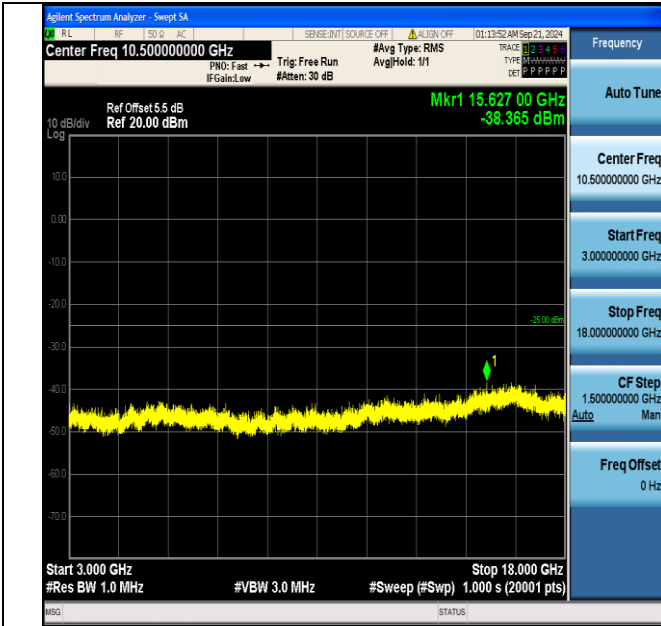

Band7_20MHz_QPSK_21100_1RB#99_30~1000_30~1000

Band7_20MHz_QPSK_21100_1RB#99_3000~18000_3000~18000