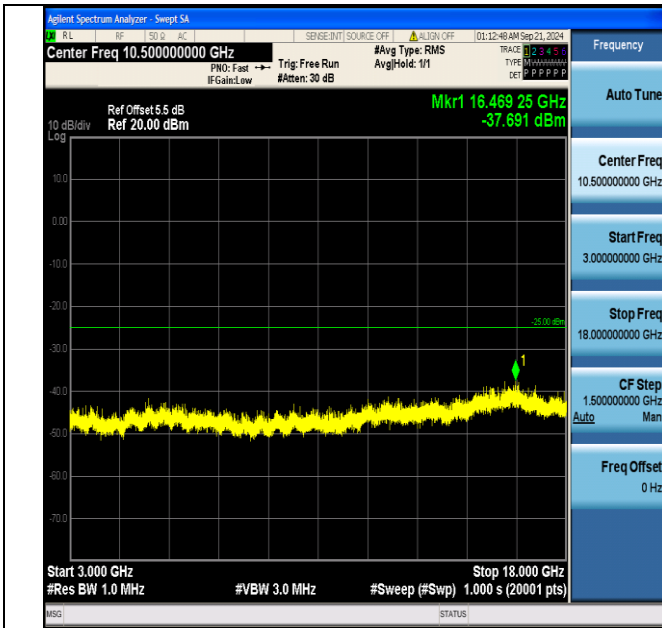

Band7_20MHz_QPSK_21100_1RB#0_30~1000_30~1000

Band7_20MHz_QPSK_21100_1RB#0_3000~18000_3000~18000