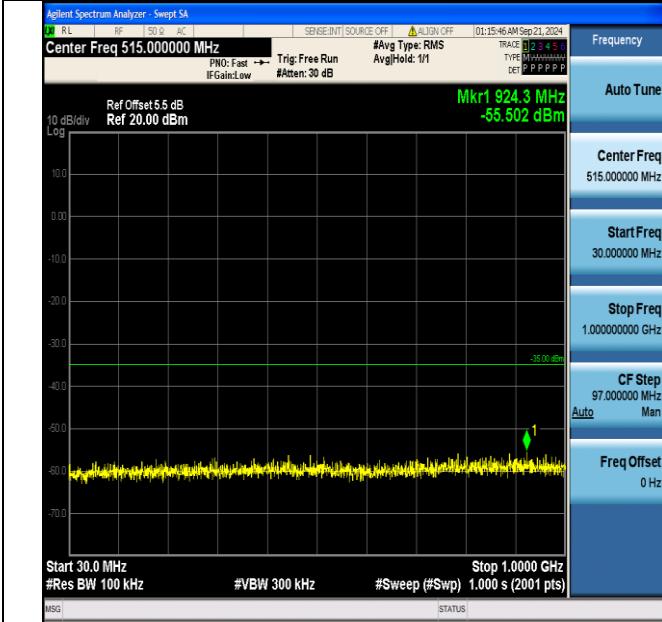

Band7_20MHz_QPSK_21100_100RB#0_3000~18000_3000~18000

Band7_20MHz_QPSK_21350_1RB#0_30~1000_30~1000