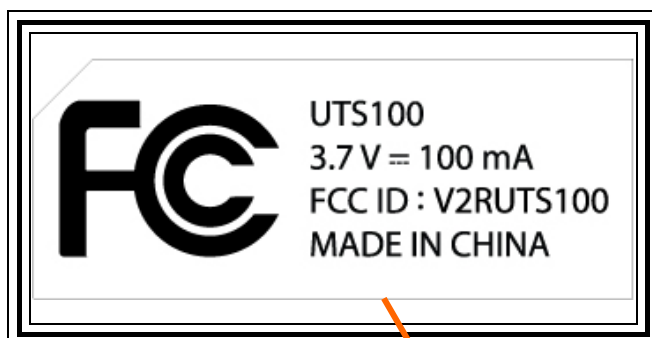

FCC ID SAMPLE LABEL & LOCATION

LABELLING REQUIREMENTS

PER \$2.925

The Label shown shall be permanently affixed at a conspicuous location on the device and be readily visible to the user at the time of purchase