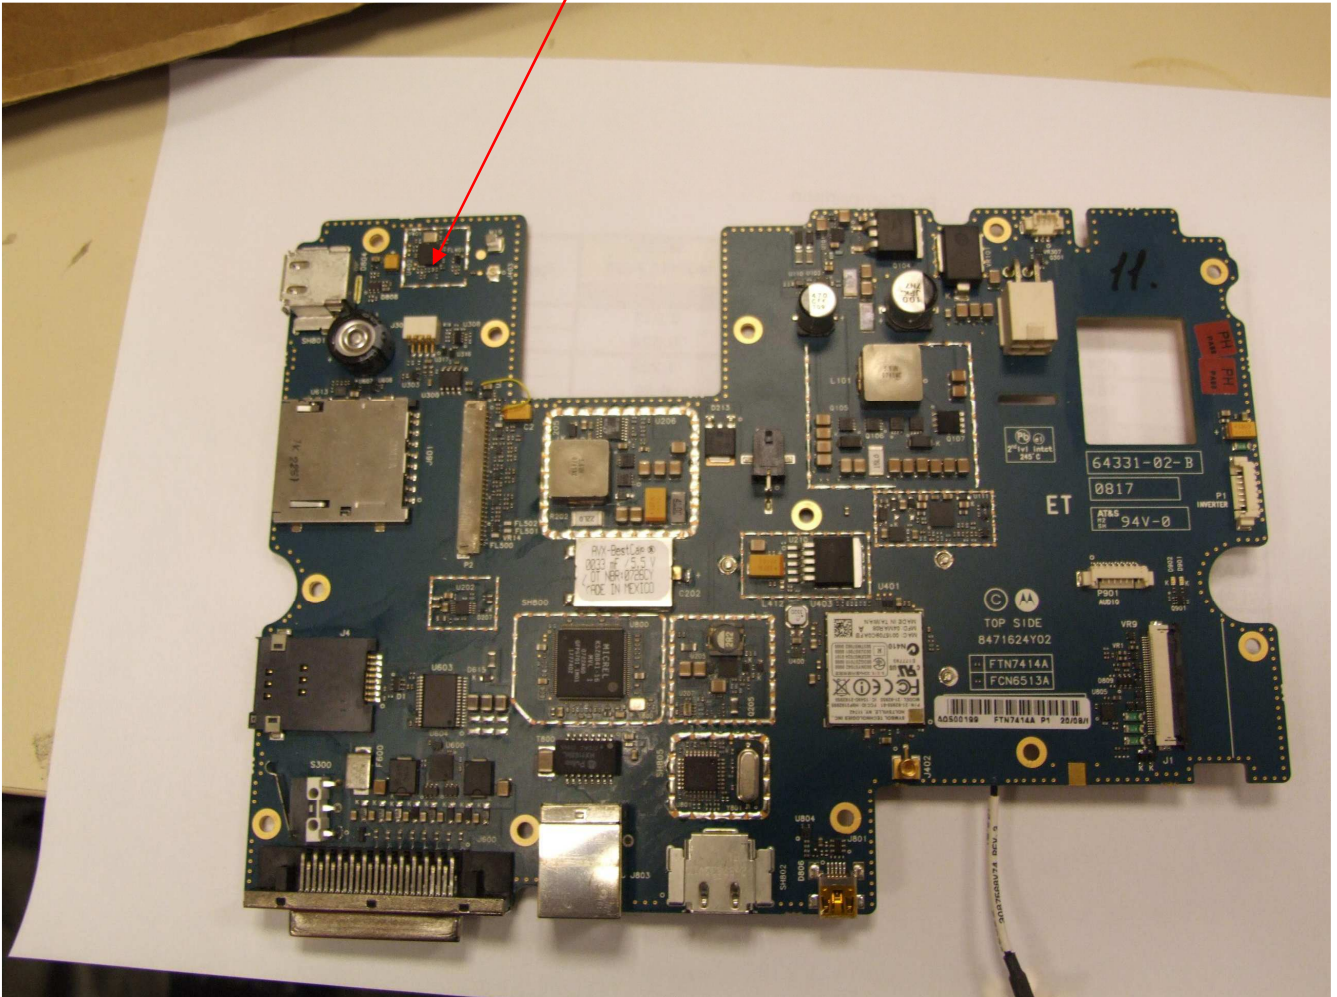

INTERNAL PHOTOGRAPHS

This document contains 15 photos

Photo. No.1

Internal view.

Photo No. 2

WLAN Radio

Photo No. 3

Main Board bottom side with shields
HC25 WWAN module

Photo No. 4

BT components under shield

BT Antenna

Photo No. 5

BT Radio with no shield

Photo. No.6

Main Board

Photo No. 7

VC6096 Main Board bottom side w/o shields