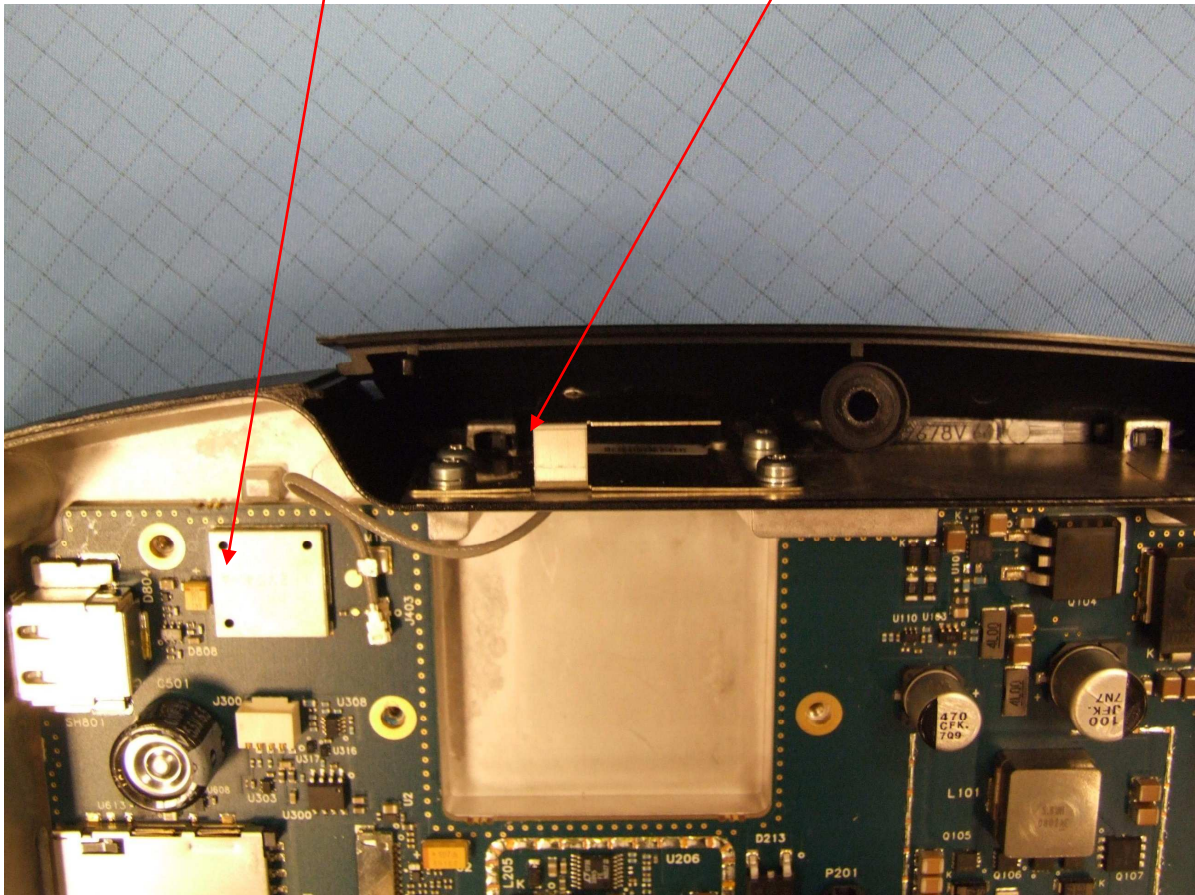

INTERNAL PHOTOGRAPHS

This document contains 15 photos

Photo. No.1

Internal view.

Photo No. 2

WLAN Radio

Photo No. 3

Main Board bottom side with shields
HC25 WWAN module

Photo No. 4

BT components under shield

BT Antenna

Photo No. 5

BT Radio with no shield

Photo. No.6

Main Board

Photo No. 7

VC6096 Main Board bottom side w/o shields