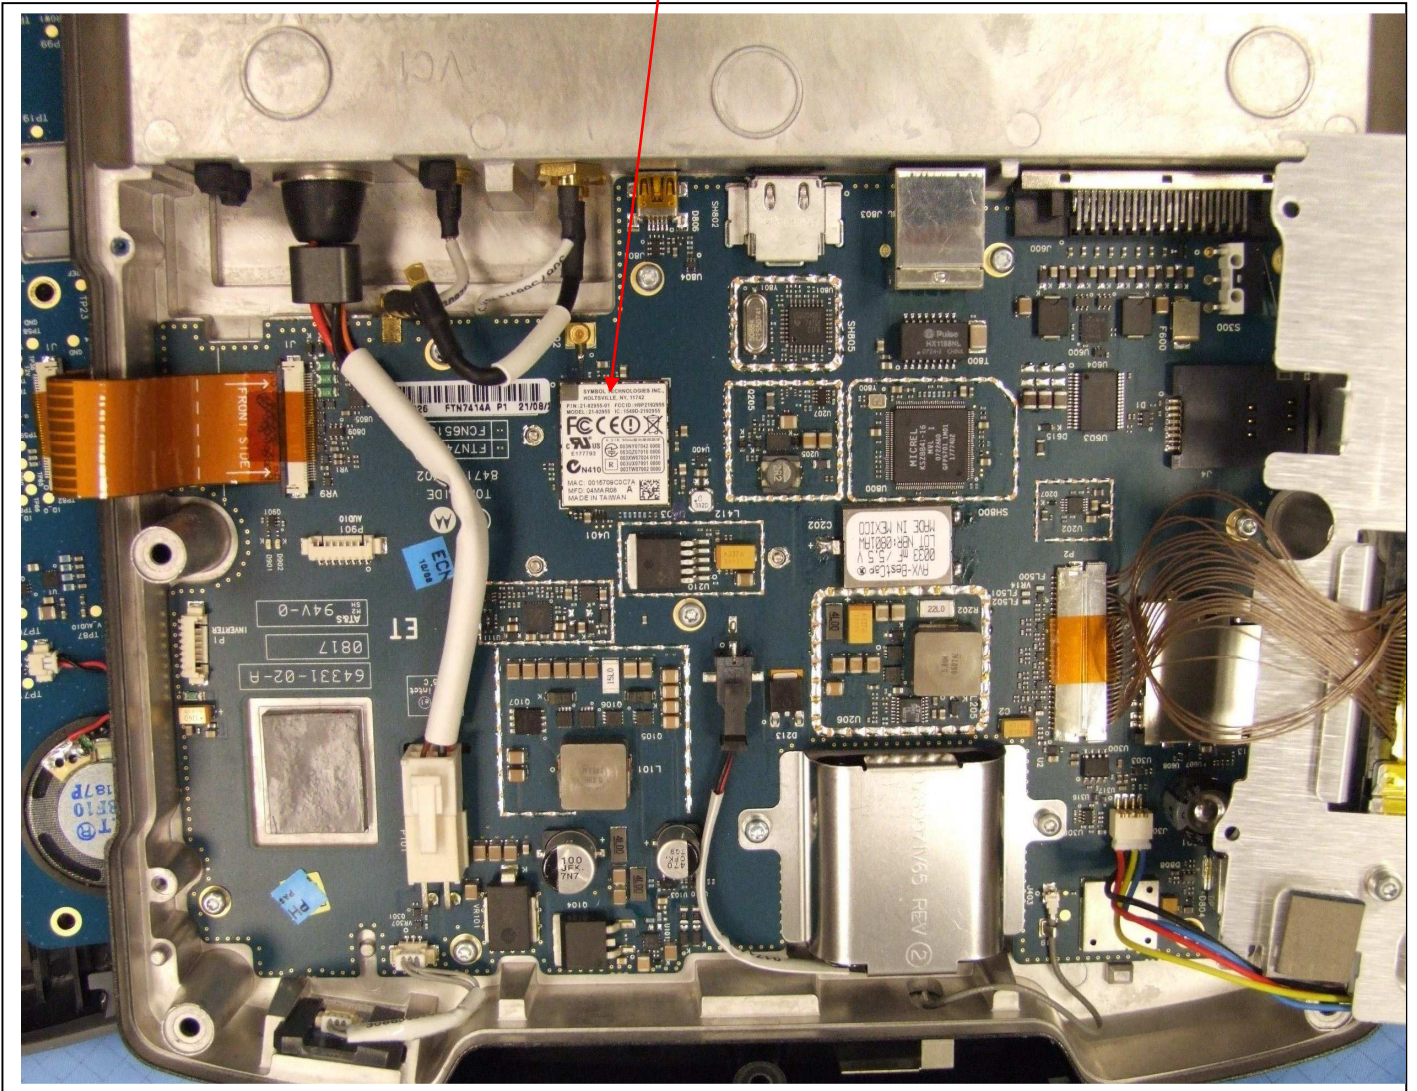

INTERNAL PHOTOGRAPHS

This document contains 15 photos

Photo. No.1

Internal view.

Photo No. 2

WLAN Radio

Photo No. 3

Main Board bottom side with shields
HC25 WWAN module

Photo No. 4

BT components under shield

BT Antenna

Photo No. 5

BT Radio with no shield

Photo. No.6

Main Board

Photo No. 7

VC6096 Main Board bottom side w/o shields