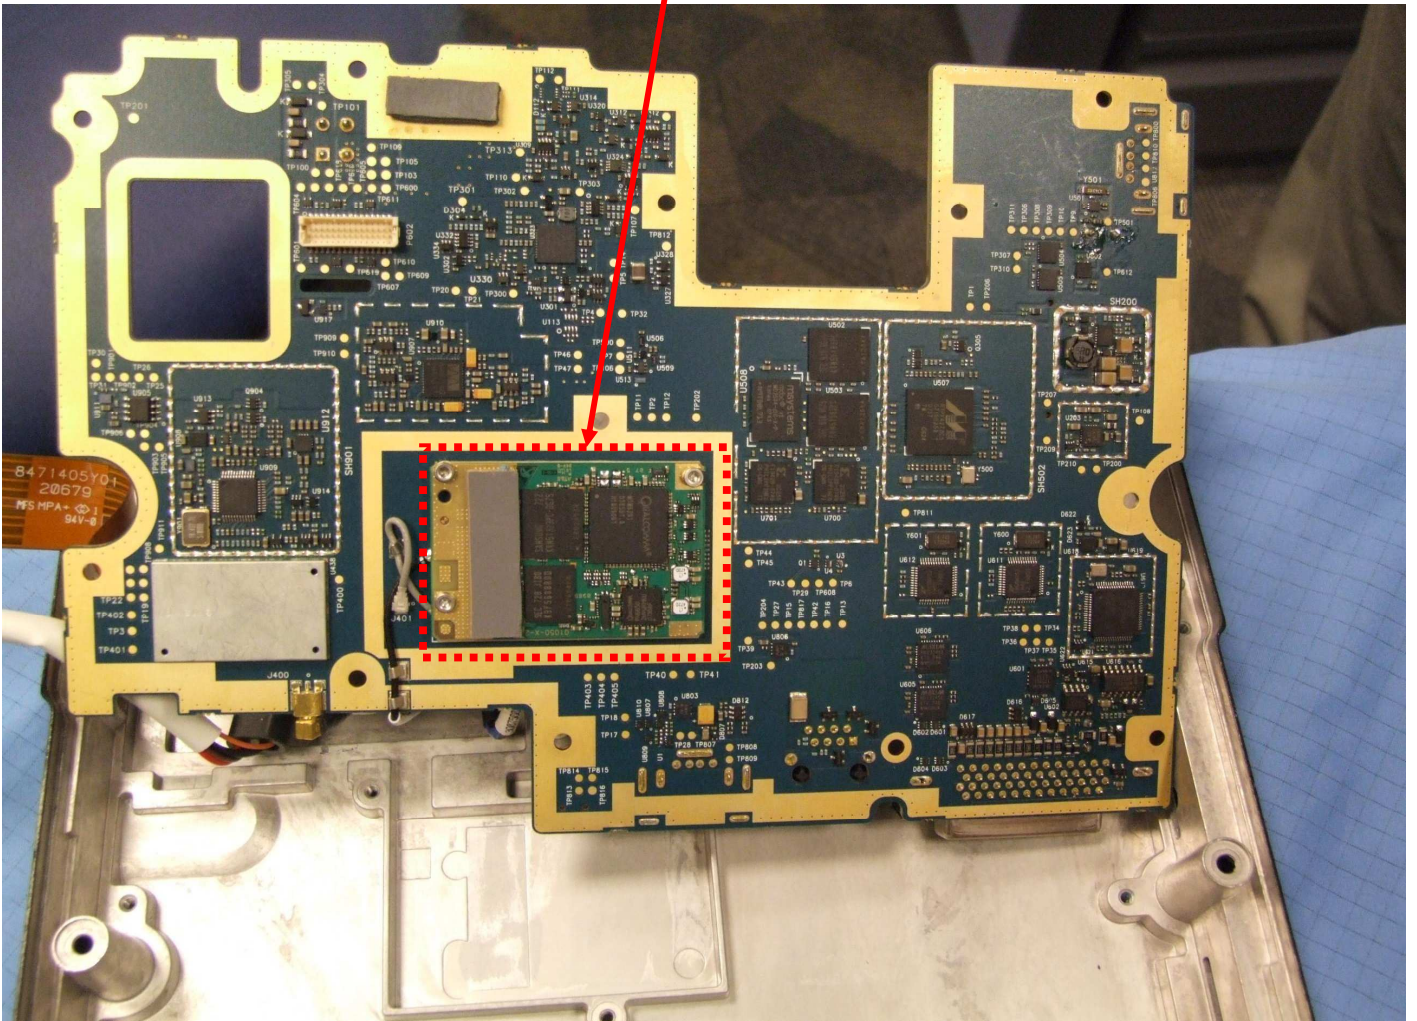

INTERNAL PHOTOGRAPHS

This document contains 15 photos

Photo. No.1

Internal view.

Photo No. 2

WLAN Radio

Photo No. 3

Main Board bottom side with shields
HC25 WWAN module

Photo No. 4

BT components under shield

BT Antenna

Photo No. 5

BT Radio with no shield

Photo. No.6

Main Board

Photo No. 7

VC6096 Main Board bottom side w/o shields