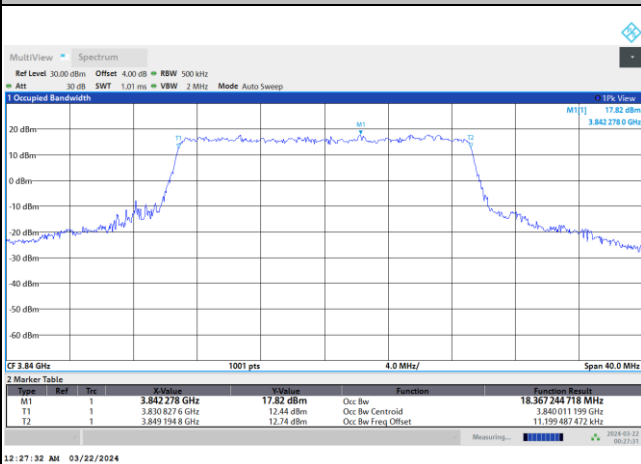

FR1 n77 / 20MHz / CP OFDM / Middle Channel / Full RB

QPSK

16QAM

64QAM

256QAM

FR1 n77 / 30MHz / DFT-S OFDM / Middle Channel / Full RB

PI/2 BPSK

FR1 n77 / 30MHz / CP OFDM / Middle Channel / Full RB