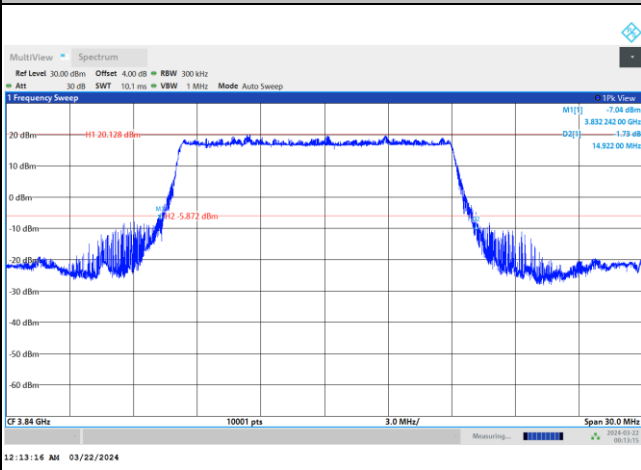

FR1 n77 / 10MHz / DFT-S OFDM / Middle Channel / Full RB

PI/2 BPSK

FR1 n77 / 10MHz / CP OFDM / Middle Channel / Full RB

QPSK

16QAM

64QAM

256QAM

FR1 n77 / 15MHz / DFT-S OFDM / Middle Channel / Full RB

PI/2 BPSK

FR1 n77 / 15MHz / CP OFDM / Middle Channel / Full RB

QPSK

16QAM

64QAM

256QAM

FR1 n77 / 30MHz / DFT-S OFDM / Middle Channel / Full RB

PI/2 BPSK