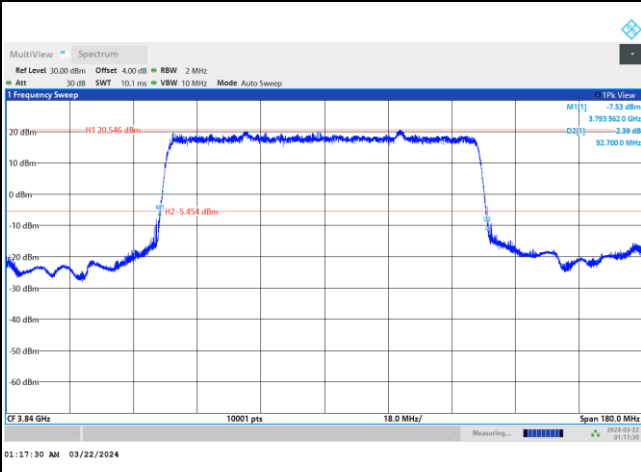

256QAM

FR1 n77 / 80MHz / DFT-S OFDM / Middle Channel / Full RB

PI/2 BPSK

FR1 n77 / 80MHz / CP OFDM / Middle Channel / Full RB

QPSK

16QAM

64QAM

256QAM

FR1 n77 / 90MHz / DFT-S OFDM / Middle Channel / Full RB

PI/2 BPSK

FR1 n77 / 90MHz / CP OFDM / Middle Channel / Full RB

QPSK

16QAM

64QAM

256QAM

FR1 n77 / 100MHz / DFT-S OFDM / Middle Channel / Full RB