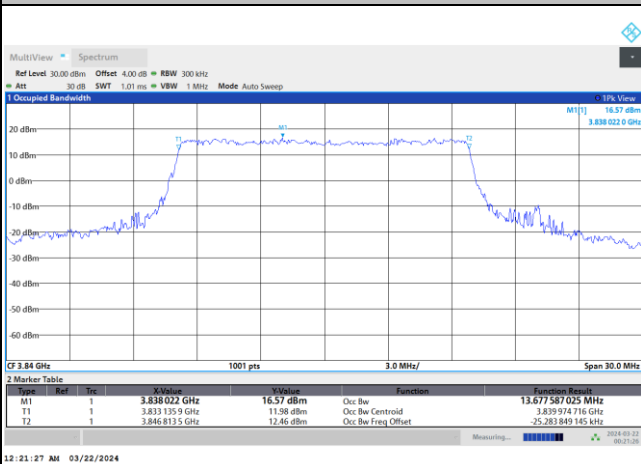

FR1 n77 / 15MHz / CP OFDM / Middle Channel / Full RB

QPSK