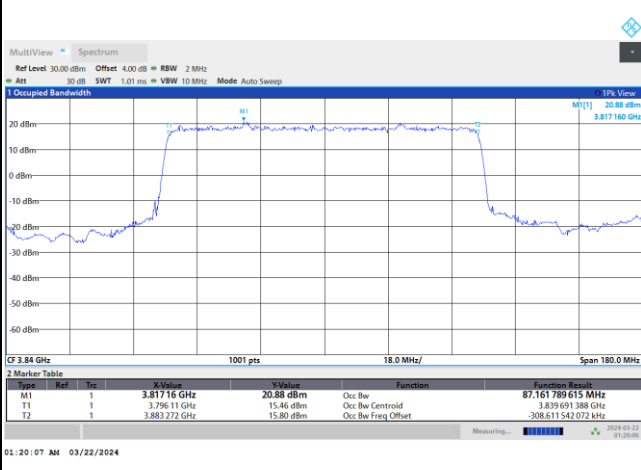

FR1 n77 / 90MHz / DFT-S OFDM / Middle Channel / Full RB

PI/2 BPSK