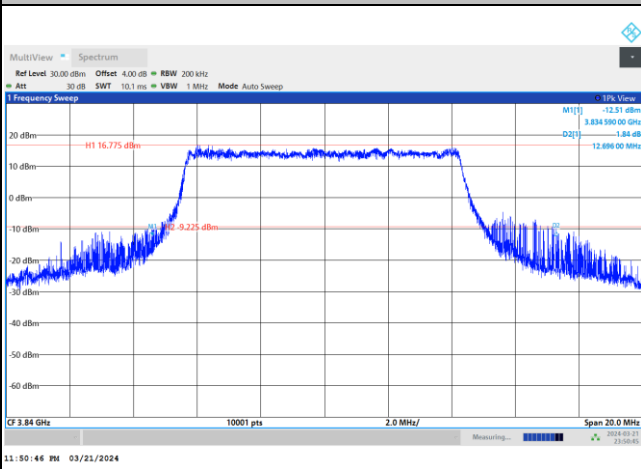

FR1 n77 / 10MHz / DFT-S OFDM / Middle Channel / Full RB

PI/2 BPSK

FR1 n77 / 10MHz / CP OFDM / Middle Channel / Full RB

QPSK

16QAM

64QAM

256QAM

FR1 n77 / 15MHz / DFT-S OFDM / Middle Channel / Full RB