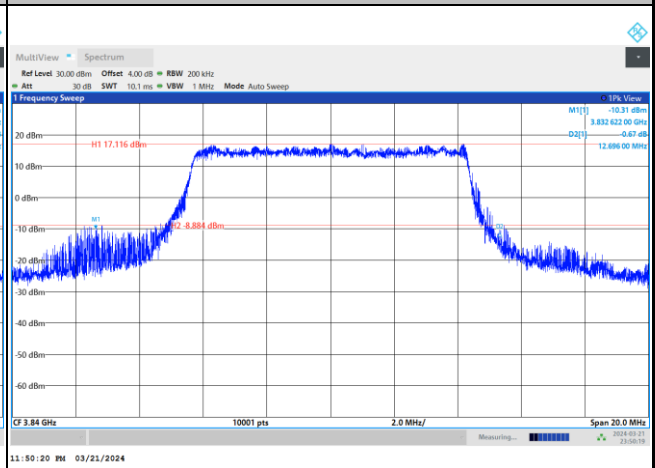

FR1 n77 / 10MHz / DFT-S OFDM / Middle Channel / Full RB

PI/2 BPSK

FR1 n77 / 10MHz / CP OFDM / Middle Channel / Full RB

QPSK

16QAM

64QAM

256QAM

FR1 n77 / 15MHz / DFT-S OFDM / Middle Channel / Full RB

PI/2 BPSK

FR1 n77 / 15MHz / CP OFDM / Middle Channel / Full RB

QPSK

16QAM

64QAM

256QAM

FR1 n77 / 30MHz / DFT-S OFDM / Middle Channel / Full RB

PI/2 BPSK