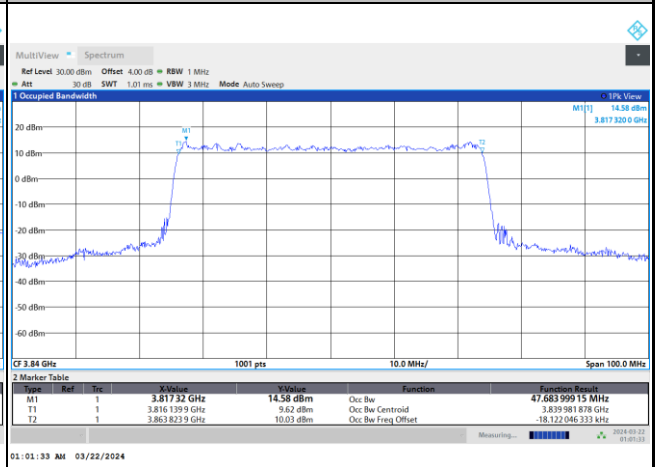

FR1 n77 / 50MHz / DFT-S OFDM / Middle Channel / Full RB

PI/2 BPSK

FR1 n77 / 50MHz / CP OFDM / Middle Channel / Full RB

QPSK

16QAM

64QAM

256QAM