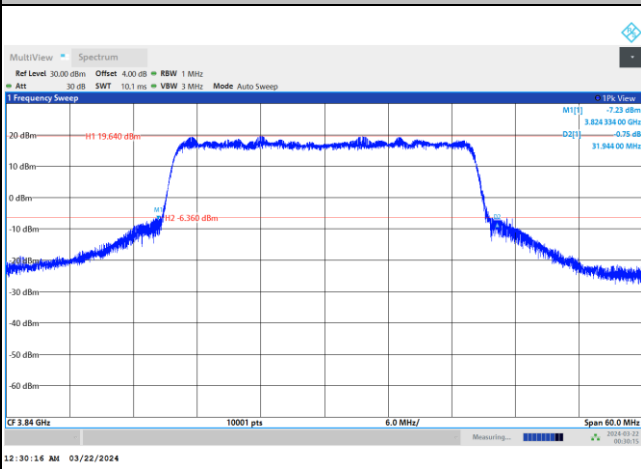

FR1 n77 / 30MHz / CP OFDM / Middle Channel / Full RB

QPSK

16QAM

64QAM

256QAM

FR1 n77 / 40MHz / DFT-S OFDM / Middle Channel / Full RB

PI/2 BPSK

FR1 n77 / 40MHz / CP OFDM / Middle Channel / Full RB