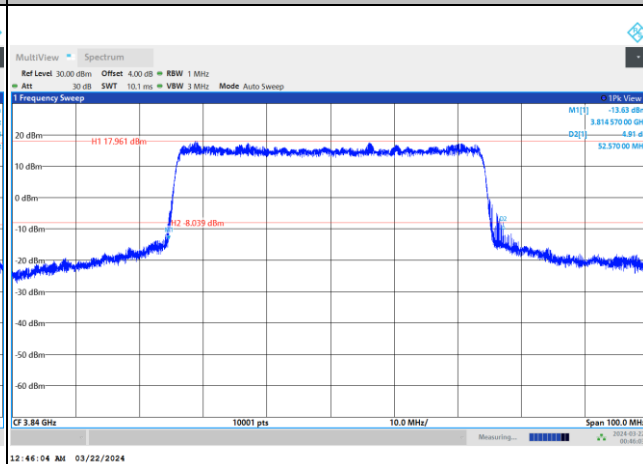

FR1 n77 / 50MHz / DFT-S OFDM / Middle Channel / Full RB

PI/2 BPSK

FR1 n77 / 50MHz / CP OFDM / Middle Channel / Full RB

QPSK

16QAM

64QAM

256QAM