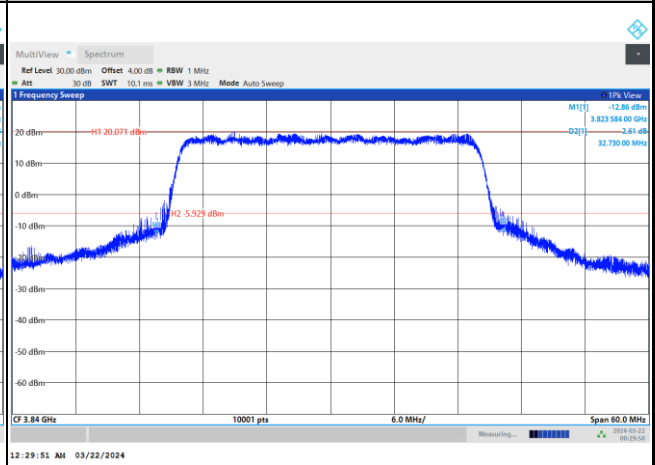

FR1 n77 / 10MHz / DFT-S OFDM / Middle Channel / Full RB

PI/2 BPSK

FR1 n77 / 10MHz / CP OFDM / Middle Channel / Full RB

QPSK

16QAM

64QAM

256QAM

FR1 n77 / 15MHz / DFT-S OFDM / Middle Channel / Full RB

PI/2 BPSK

FR1 n77 / 15MHz / CP OFDM / Middle Channel / Full RB

QPSK

16QAM

64QAM

256QAM

FR1 n77 / 30MHz / DFT-S OFDM / Middle Channel / Full RB

PI/2 BPSK

FR1 n77 / 30MHz / CP OFDM / Middle Channel / Full RB

QPSK

16QAM

64QAM

256QAM

FR1 n77 / 40MHz / DFT-S OFDM / Middle Channel / Full RB

PI/2 BPSK

FR1 n77 / 40MHz / CP OFDM / Middle Channel / Full RB