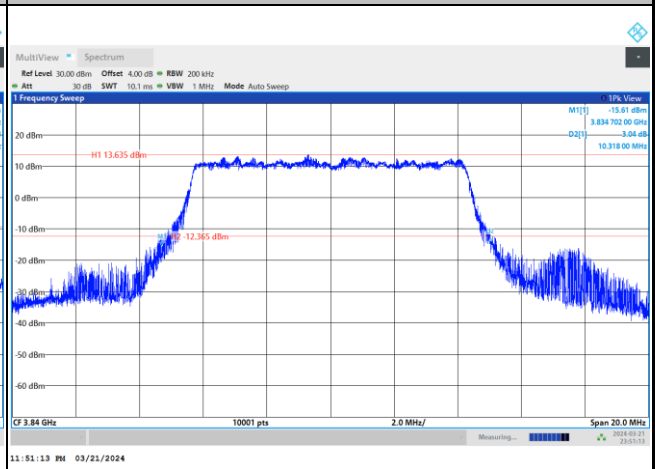

FR1 n77 / 10MHz / DFT-S OFDM / Middle Channel / Full RB

PI/2 BPSK

FR1 n77 / 10MHz / CP OFDM / Middle Channel / Full RB

QPSK

16QAM

64QAM

256QAM

FR1 n77 / 15MHz / DFT-S OFDM / Middle Channel / Full RB

PI/2 BPSK

FR1 n77 / 15MHz / CP OFDM / Middle Channel / Full RB

QPSK

16QAM

64QAM

256QAM

FR1 n77 / 30MHz / DFT-S OFDM / Middle Channel / Full RB

PI/2 BPSK