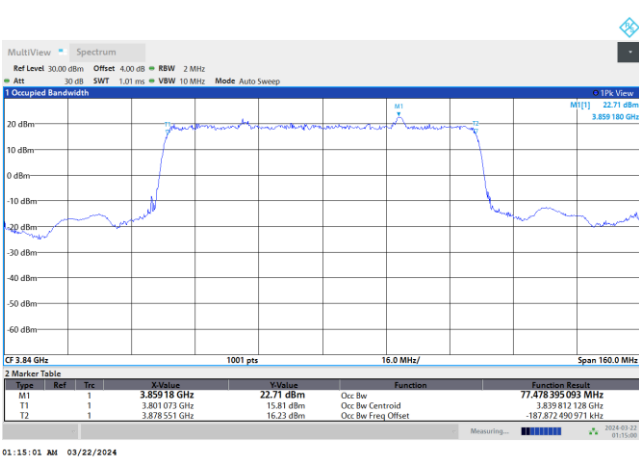

FR1 n77 / 80MHz / DFT-S OFDM / Middle Channel / Full RB

PI/2 BPSK