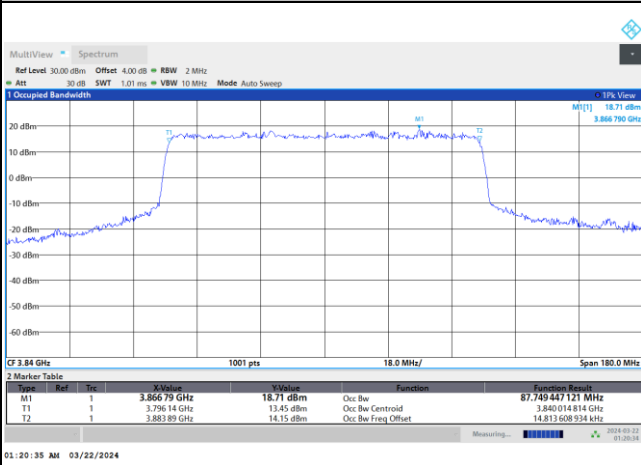

FR1 n77 / 90MHz / CP OFDM / Middle Channel / Full RB

QPSK