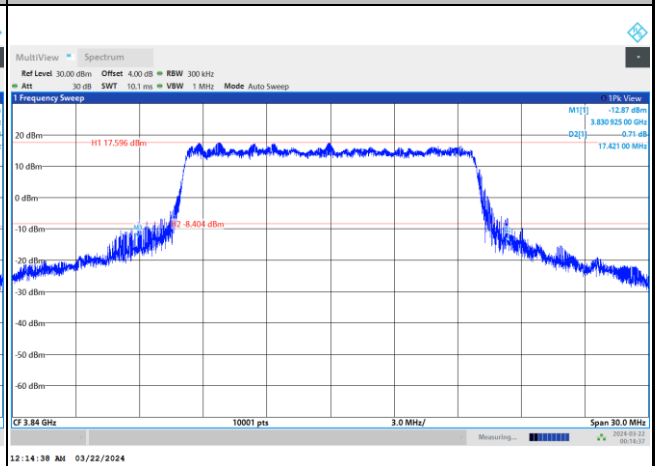

PI/2 BPSK

FR1 n77 / 15MHz / CP OFDM / Middle Channel / Full RB

QPSK

16QAM

64QAM

256QAM

FR1 n77 / 30MHz / DFT-S OFDM / Middle Channel / Full RB

PI/2 BPSK

FR1 n77 / 30MHz / CP OFDM / Middle Channel / Full RB

QPSK

16QAM

64QAM

256QAM

FR1 n77 / 40MHz / DFT-S OFDM / Middle Channel / Full RB

PI/2 BPSK

FR1 n77 / 40MHz / CP OFDM / Middle Channel / Full RB