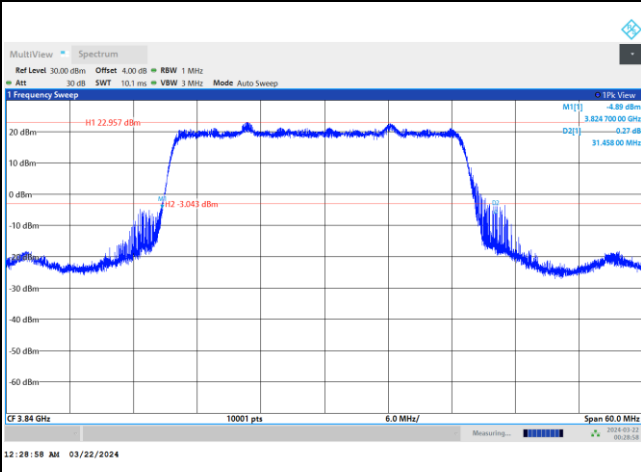

PI/2 BPSK

FR1 n77 / 15MHz / CP OFDM / Middle Channel / Full RB

QPSK

16QAM

64QAM

256QAM

FR1 n77 / 30MHz / DFT-S OFDM / Middle Channel / Full RB

PI/2 BPSK

FR1 n77 / 30MHz / CP OFDM / Middle Channel / Full RB

QPSK

16QAM

64QAM

256QAM

FR1 n77 / 40MHz / DFT-S OFDM / Middle Channel / Full RB

PI/2 BPSK

FR1 n77 / 40MHz / CP OFDM / Middle Channel / Full RB