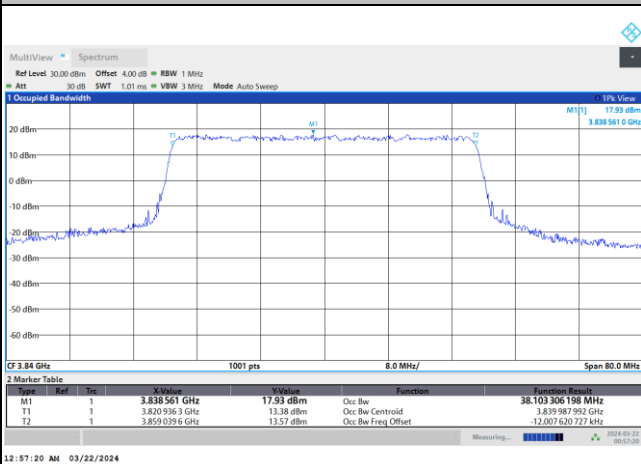

QPSK

16QAM

64QAM

256QAM

FR1 n77 / 40MHz / DFT-S OFDM / Middle Channel / Full RB

PI/2 BPSK

FR1 n77 / 40MHz / CP OFDM / Middle Channel / Full RB

QPSK