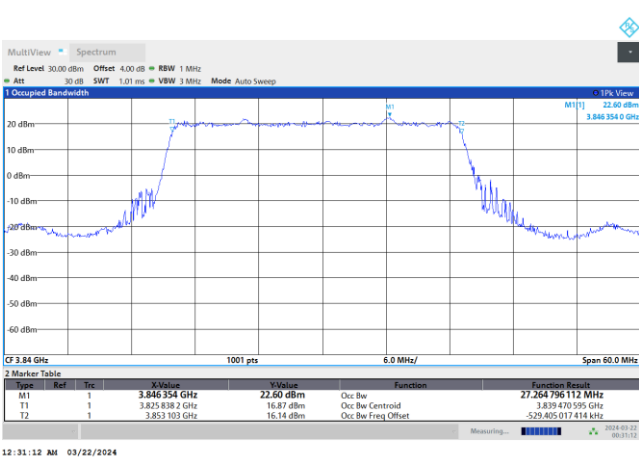

FR1 n77 / 20MHz / CP OFDM / Middle Channel / Full RB

QPSK

16QAM

64QAM

256QAM

FR1 n77 / 30MHz / DFT-S OFDM / Middle Channel / Full RB

PI/2 BPSK

FR1 n77 / 30MHz / CP OFDM / Middle Channel / Full RB