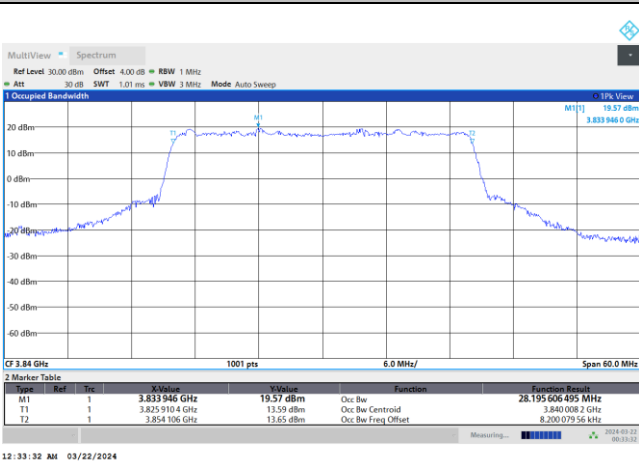

FR1 n77 / 30MHz / DFT-S OFDM / Middle Channel / Full RB

PI/2 BPSK

FR1 n77 / 30MHz / CP OFDM / Middle Channel / Full RB

QPSK

16QAM

64QAM

256QAM