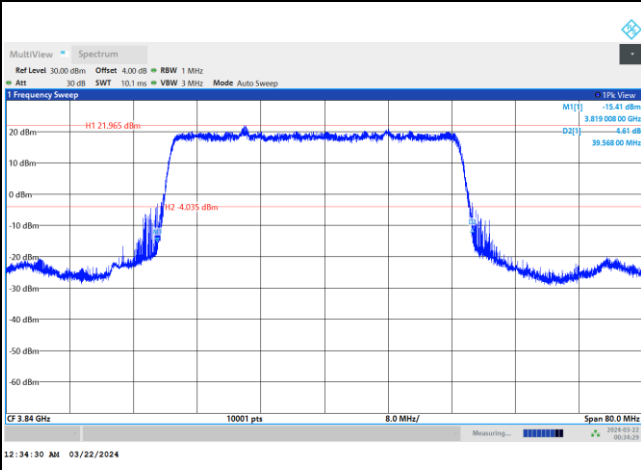

FR1 n77 / 30MHz / CP OFDM / Middle Channel / Full RB

QPSK

16QAM

64QAM

256QAM

FR1 n77 / 40MHz / DFT-S OFDM / Middle Channel / Full RB

PI/2 BPSK

FR1 n77 / 40MHz / CP OFDM / Middle Channel / Full RB