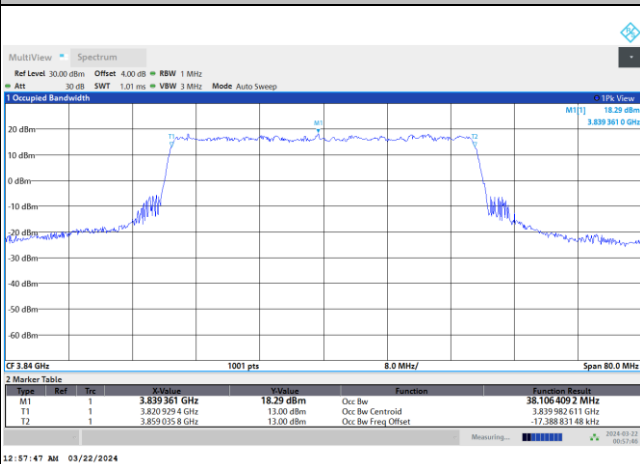

FR1 n77 / 40MHz / DFT-S OFDM / Middle Channel / Full RB

PI/2 BPSK

FR1 n77 / 40MHz / CP OFDM / Middle Channel / Full RB

QPSK

16QAM

64QAM

256QAM