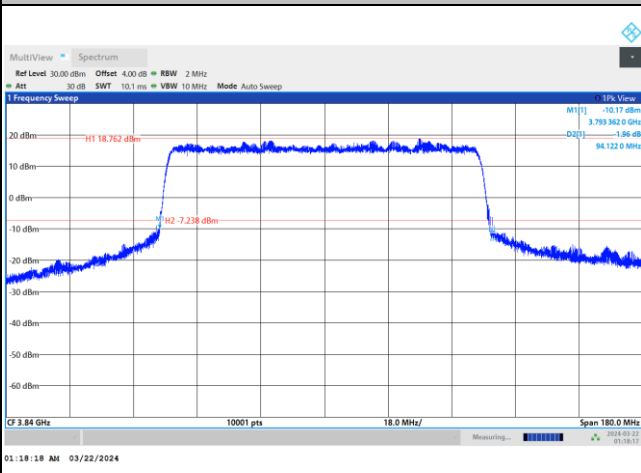

FR1 n77 / 90MHz / CP OFDM / Middle Channel / Full RB

QPSK