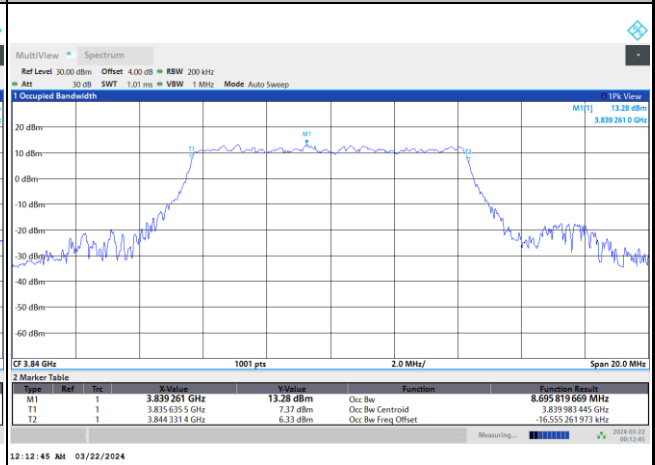

FR1 n77 / 10MHz / DFT-S OFDM / Middle Channel / Full RB

PI/2 BPSK

FR1 n77 / 10MHz / CP OFDM / Middle Channel / Full RB

QPSK

16QAM

64QAM

256QAM

FR1 n77 / 15MHz / DFT-S OFDM / Middle Channel / Full RB