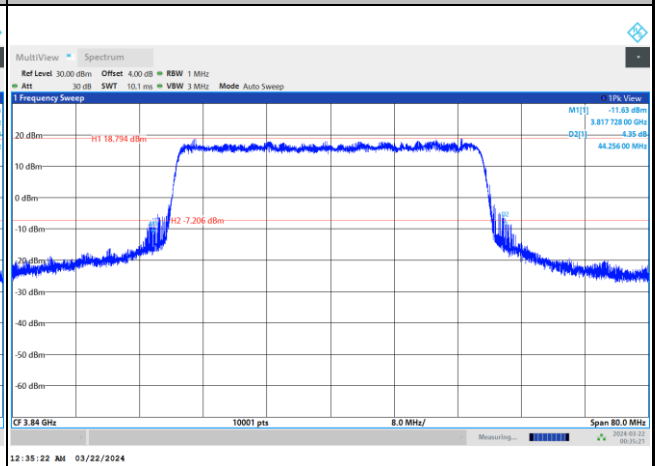

FR1 n77 / 40MHz / DFT-S OFDM / Middle Channel / Full RB

PI/2 BPSK

FR1 n77 / 40MHz / CP OFDM / Middle Channel / Full RB

QPSK

16QAM

64QAM

256QAM