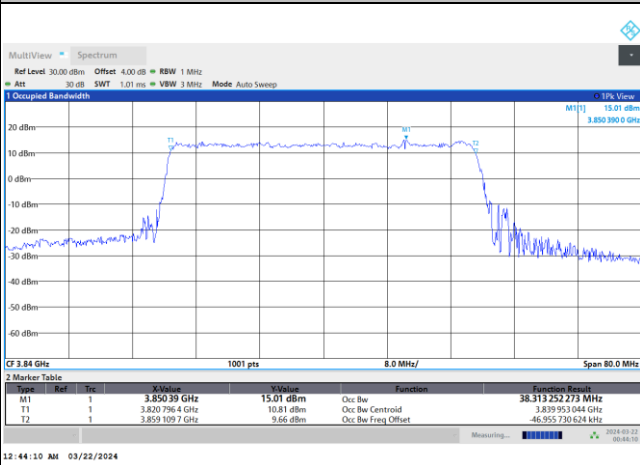

FR1 n77 / 40MHz / DFT-S OFDM / Middle Channel / Full RB

PI/2 BPSK

FR1 n77 / 40MHz / CP OFDM / Middle Channel / Full RB

QPSK

16QAM

64QAM

256QAM