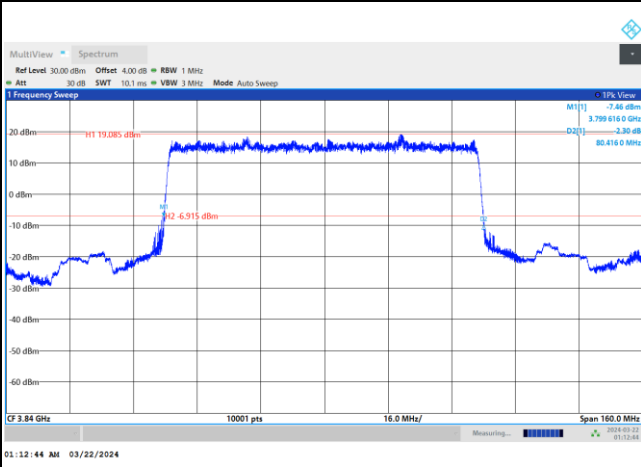

FR1 n77 / 80MHz / DFT-S OFDM / Middle Channel / Full RB

PI/2 BPSK