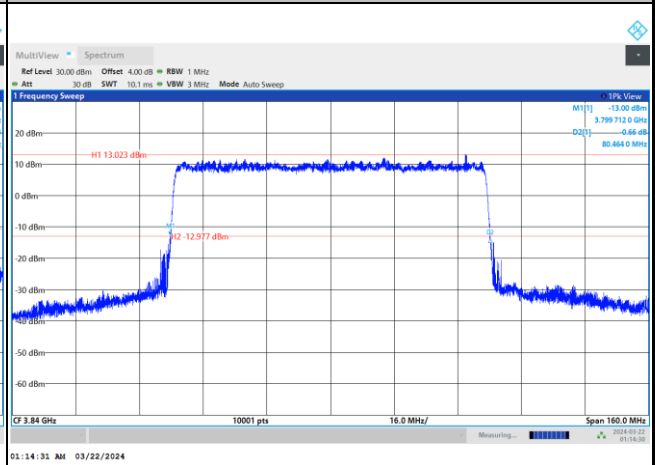

256QAM

FR1 n77 / 80MHz / DFT-S OFDM / Middle Channel / Full RB

PI/2 BPSK

FR1 n77 / 80MHz / CP OFDM / Middle Channel / Full RB

QPSK

16QAM

64QAM

256QAM

FR1 n77 / 90MHz / DFT-S OFDM / Middle Channel / Full RB

PI/2 BPSK

FR1 n77 / 90MHz / CP OFDM / Middle Channel / Full RB

QPSK

16QAM

64QAM

256QAM

FR1 n77 / 100MHz / DFT-S OFDM / Middle Channel / Full RB