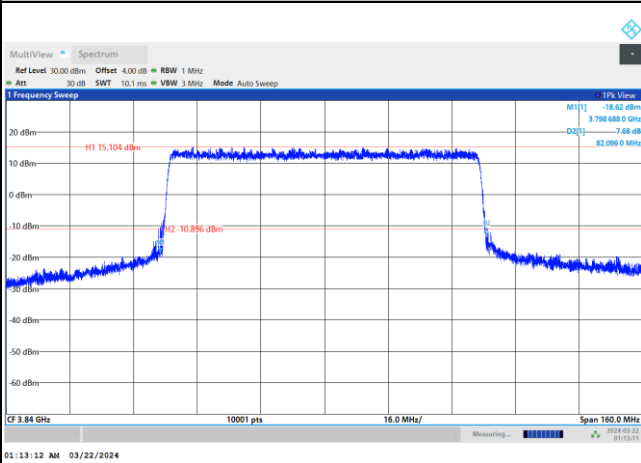

256QAM

FR1 n77 / 80MHz / DFT-S OFDM / Middle Channel / Full RB

PI/2 BPSK

FR1 n77 / 80MHz / CP OFDM / Middle Channel / Full RB

QPSK

16QAM

64QAM

256QAM