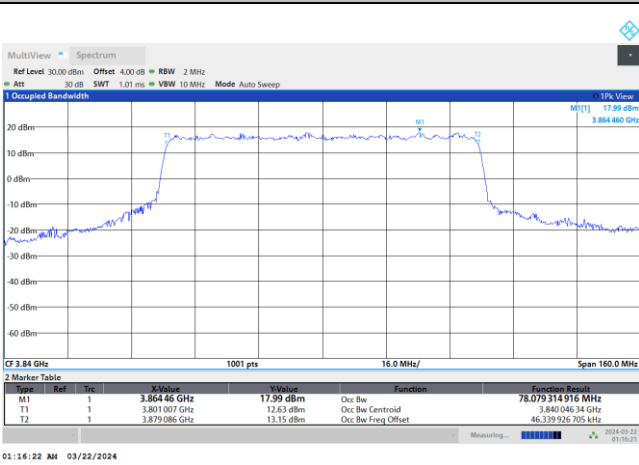

FR1 n77 / 80MHz / DFT-S OFDM / Middle Channel / Full RB

PI/2 BPSK

FR1 n77 / 80MHz / CP OFDM / Middle Channel / Full RB

QPSK

16QAM

64QAM

256QAM

FR1 n77 / 90MHz / DFT-S OFDM / Middle Channel / Full RB