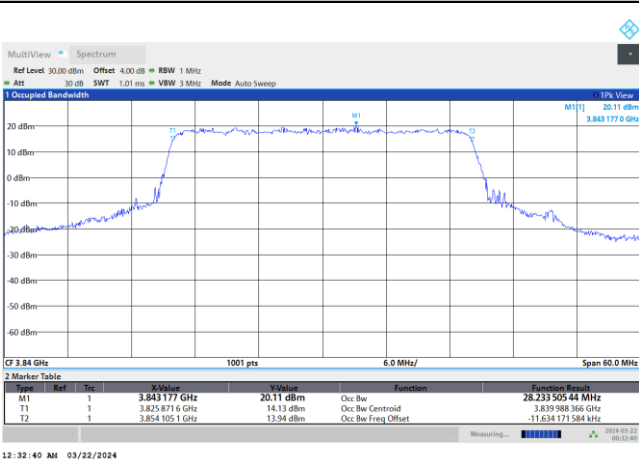

FR1 n77 / 30MHz / CP OFDM / Middle Channel / Full RB

QPSK