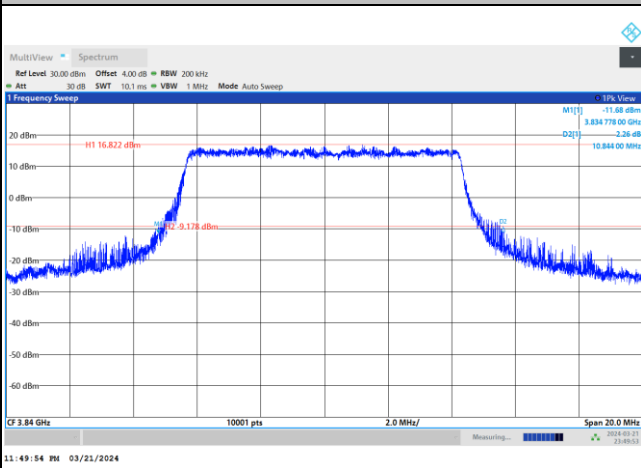

FR1 n77 / 10MHz / DFT-S OFDM / Middle Channel / Full RB

PI/2 BPSK

FR1 n77 / 10MHz / CP OFDM / Middle Channel / Full RB

QPSK

16QAM

64QAM

256QAM

FR1 n77 / 15MHz / DFT-S OFDM / Middle Channel / Full RB