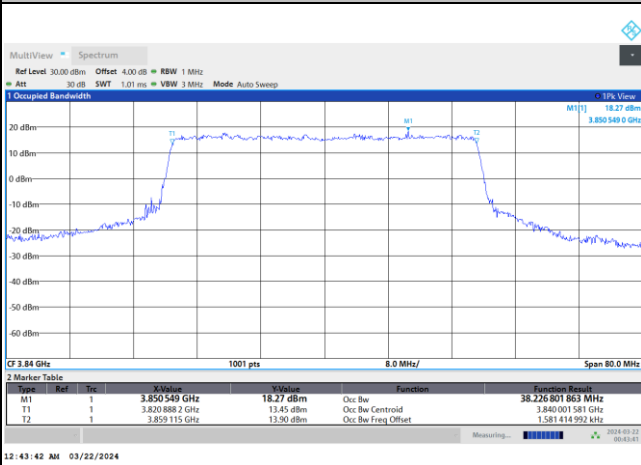

FR1 n77 / 40MHz / DFT-S OFDM / Middle Channel / Full RB

PI/2 BPSK

FR1 n77 / 40MHz / CP OFDM / Middle Channel / Full RB

QPSK

16QAM

64QAM

256QAM