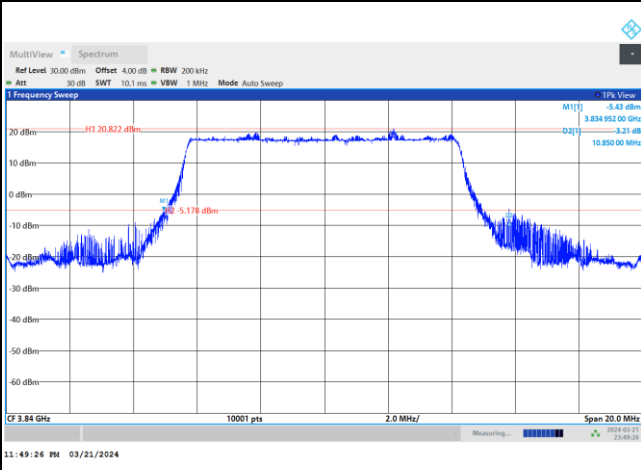

FR1 n77 / 10MHz / DFT-S OFDM / Middle Channel / Full RB

PI/2 BPSK

FR1 n77 / 10MHz / CP OFDM / Middle Channel / Full RB

QPSK

16QAM

64QAM

256QAM

FR1 n77 / 15MHz / DFT-S OFDM / Middle Channel / Full RB

PI/2 BPSK

FR1 n77 / 15MHz / CP OFDM / Middle Channel / Full RB

QPSK

16QAM

64QAM

256QAM

FR1 n77 / 30MHz / DFT-S OFDM / Middle Channel / Full RB

PI/2 BPSK