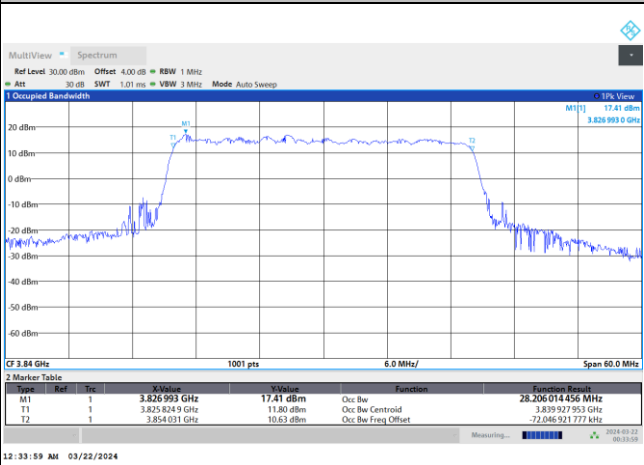

QPSK

16QAM

64QAM

256QAM

FR1 n77 / 40MHz / DFT-S OFDM / Middle Channel / Full RB

PI/2 BPSK

FR1 n77 / 40MHz / CP OFDM / Middle Channel / Full RB

QPSK