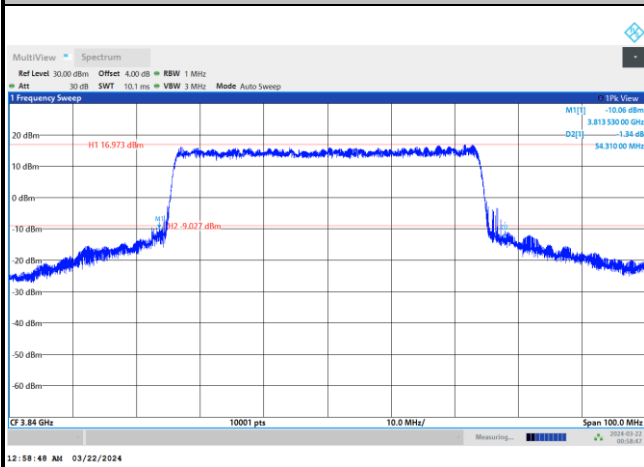

FR1 n77 / 50MHz / DFT-S OFDM / Middle Channel / Full RB

PI/2 BPSK

FR1 n77 / 50MHz / CP OFDM / Middle Channel / Full RB

QPSK

16QAM

64QAM

256QAM