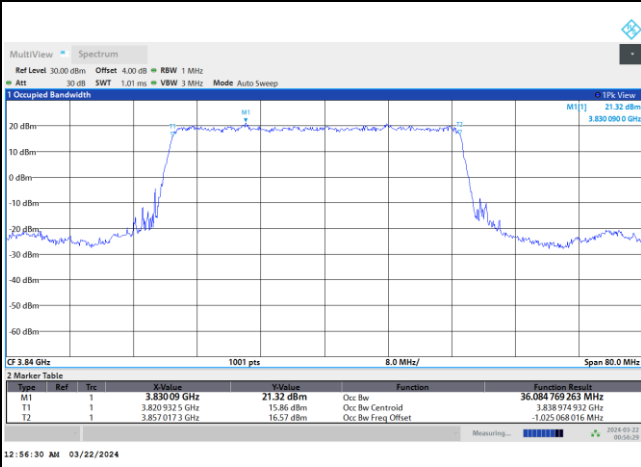

QPSK

16QAM

64QAM

256QAM

FR1 n77 / 40MHz / DFT-S OFDM / Middle Channel / Full RB

PI/2 BPSK

FR1 n77 / 40MHz / CP OFDM / Middle Channel / Full RB

QPSK