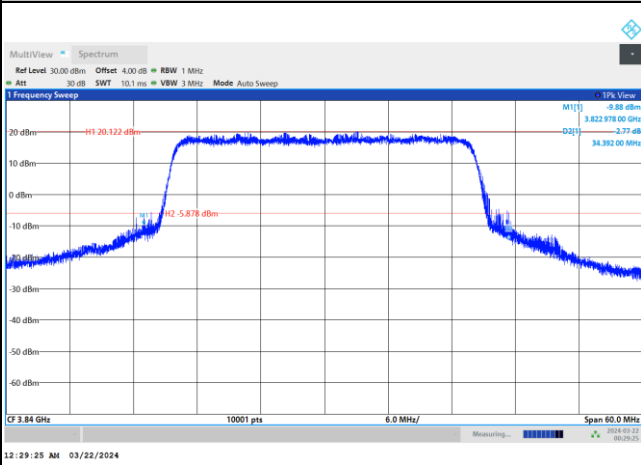

PI/2 BPSK

FR1 n77 / 15MHz / CP OFDM / Middle Channel / Full RB

QPSK

16QAM

64QAM

256QAM

FR1 n77 / 30MHz / DFT-S OFDM / Middle Channel / Full RB

PI/2 BPSK

FR1 n77 / 30MHz / CP OFDM / Middle Channel / Full RB

QPSK

16QAM

64QAM

256QAM

FR1 n77 / 40MHz / DFT-S OFDM / Middle Channel / Full RB

PI/2 BPSK

FR1 n77 / 40MHz / CP OFDM / Middle Channel / Full RB