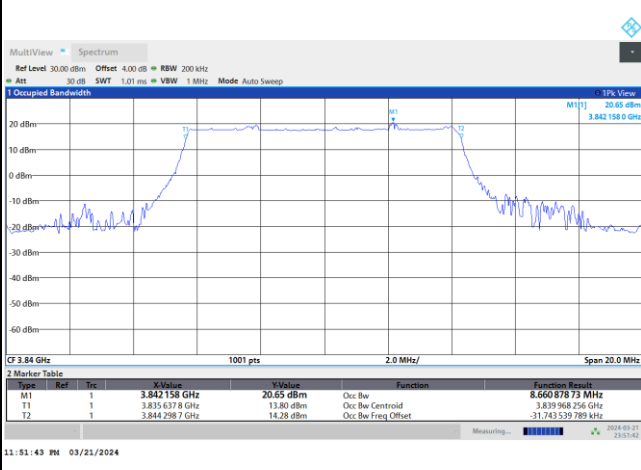

FR1 n77 / 10MHz / DFT-S OFDM / Middle Channel / Full RB

PI/2 BPSK