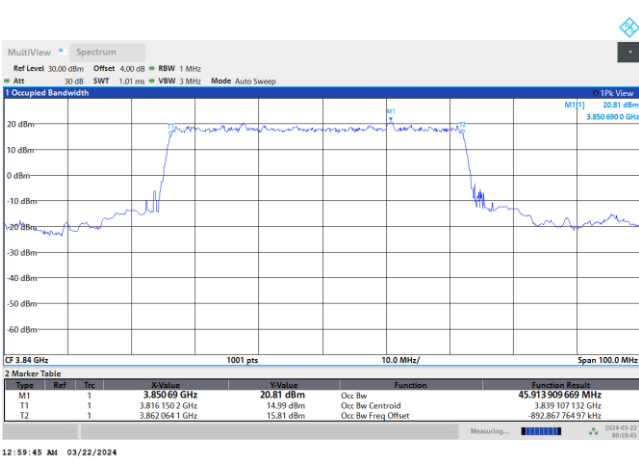

16QAM

64QAM

256QAM

FR1 n77 / 50MHz / DFT-S OFDM / Middle Channel / Full RB

PI/2 BPSK

FR1 n77 / 50MHz / CP OFDM / Middle Channel / Full RB

QPSK

16QAM