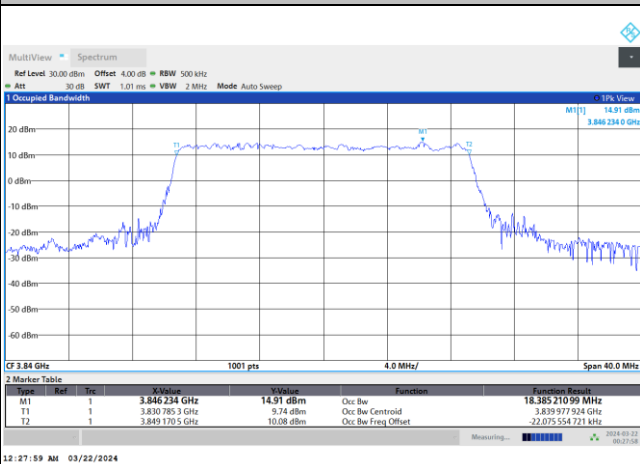

FR1 n77 / 20MHz / CP OFDM / Middle Channel / Full RB

QPSK

16QAM

64QAM

256QAM

FR1 n77 / 30MHz / DFT-S OFDM / Middle Channel / Full RB

PI/2 BPSK

FR1 n77 / 30MHz / CP OFDM / Middle Channel / Full RB