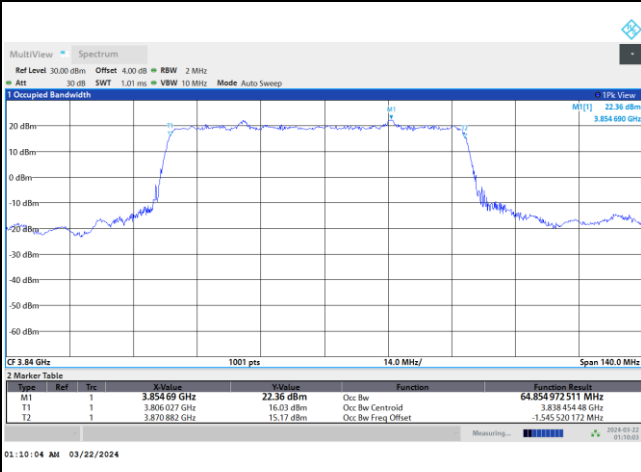

FR1 n77 / 70MHz / DFT-S OFDM / Middle Channel / Full RB

PI/2 BPSK