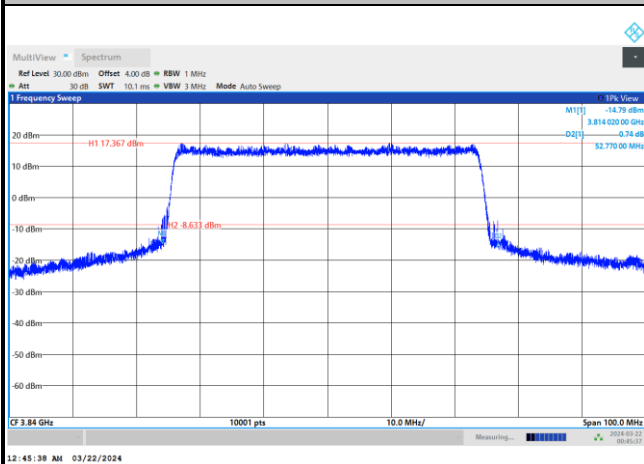

QPSK

16QAM

64QAM

256QAM

FR1 n77 / 50MHz / DFT-S OFDM / Middle Channel / Full RB

PI/2 BPSK

FR1 n77 / 50MHz / CP OFDM / Middle Channel / Full RB

QPSK