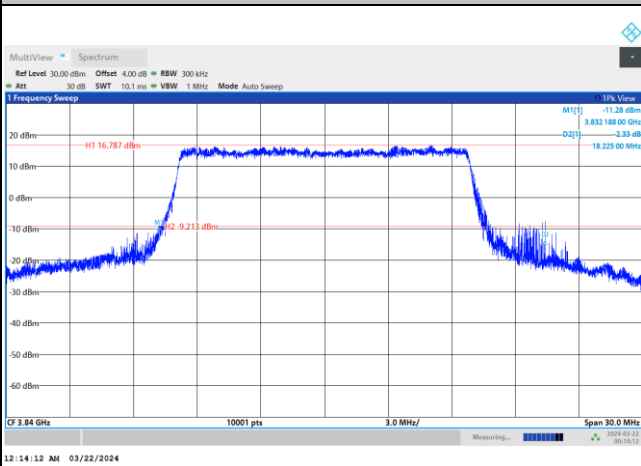

FR1 n77 / 10MHz / DFT-S OFDM / Middle Channel / Full RB

PI/2 BPSK

FR1 n77 / 10MHz / CP OFDM / Middle Channel / Full RB

QPSK

16QAM

64QAM

256QAM

FR1 n77 / 15MHz / DFT-S OFDM / Middle Channel / Full RB

PI/2 BPSK

FR1 n77 / 15MHz / CP OFDM / Middle Channel / Full RB

QPSK

16QAM

64QAM

256QAM

FR1 n77 / 30MHz / DFT-S OFDM / Middle Channel / Full RB

PI/2 BPSK