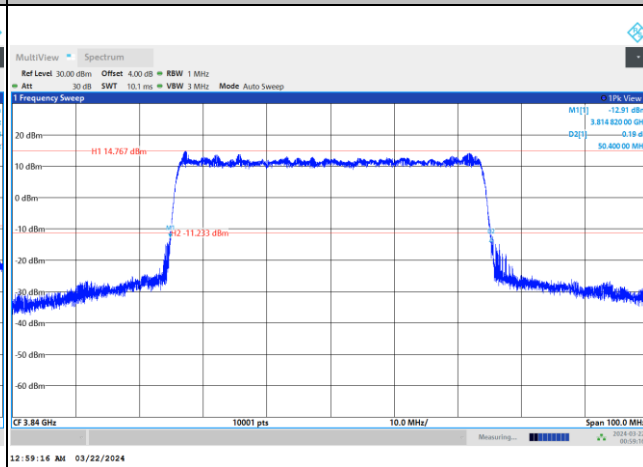

FR1 n77 / 50MHz / DFT-S OFDM / Middle Channel / Full RB

PI/2 BPSK

FR1 n77 / 50MHz / CP OFDM / Middle Channel / Full RB

QPSK

16QAM

64QAM

256QAM