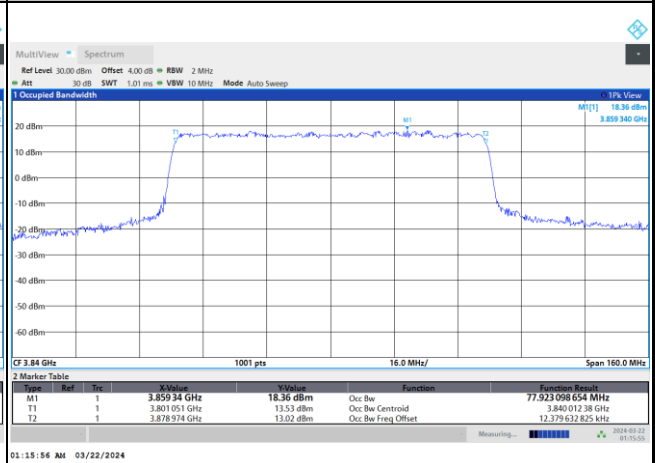

FR1 n77 / 80MHz / DFT-S OFDM / Middle Channel / Full RB

PI/2 BPSK

FR1 n77 / 80MHz / CP OFDM / Middle Channel / Full RB

QPSK

16QAM

64QAM

256QAM

FR1 n77 / 90MHz / DFT-S OFDM / Middle Channel / Full RB