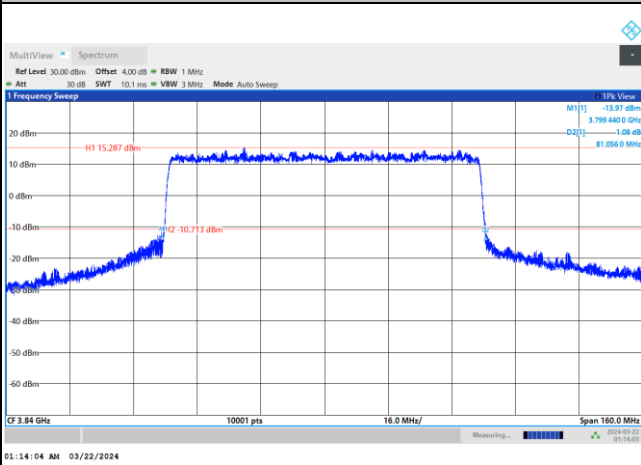

256QAM

FR1 n77 / 80MHz / DFT-S OFDM / Middle Channel / Full RB

PI/2 BPSK

FR1 n77 / 80MHz / CP OFDM / Middle Channel / Full RB

QPSK

16QAM

64QAM

256QAM