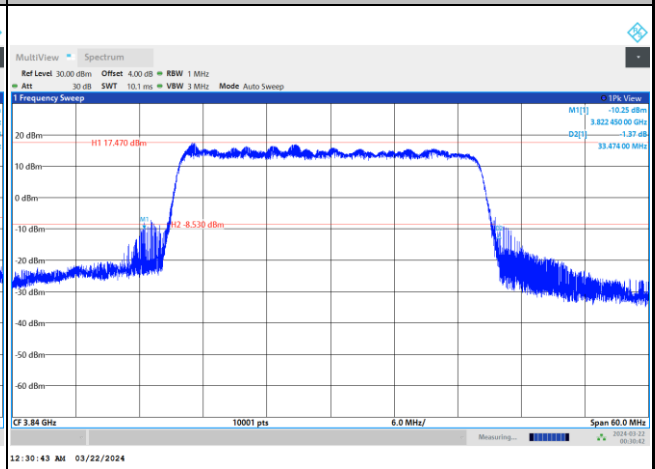

FR1 n77 / 30MHz / CP OFDM / Middle Channel / Full RB

QPSK

16QAM

64QAM

256QAM

FR1 n77 / 40MHz / DFT-S OFDM / Middle Channel / Full RB

PI/2 BPSK

FR1 n77 / 40MHz / CP OFDM / Middle Channel / Full RB