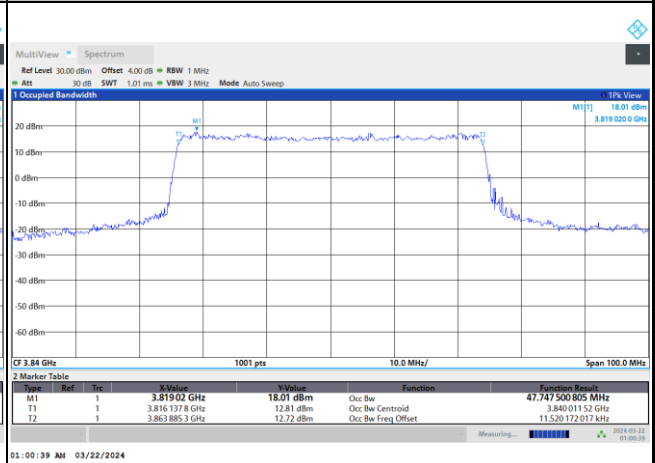

16QAM

64QAM

256QAM

FR1 n77 / 50MHz / DFT-S OFDM / Middle Channel / Full RB

PI/2 BPSK

FR1 n77 / 50MHz / CP OFDM / Middle Channel / Full RB

QPSK

16QAM