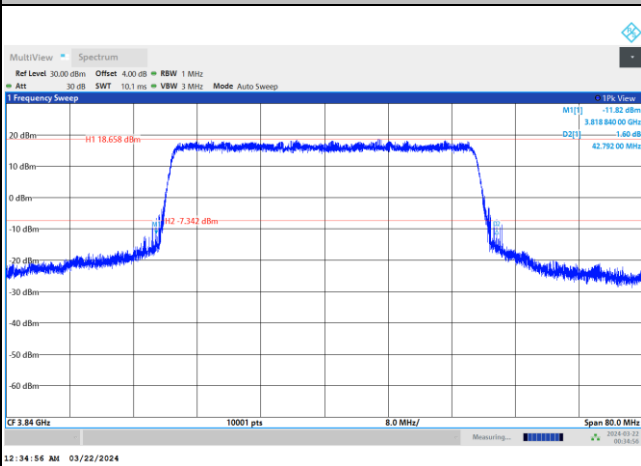

FR1 n77 / 40MHz / CP OFDM / Middle Channel / Full RB

QPSK