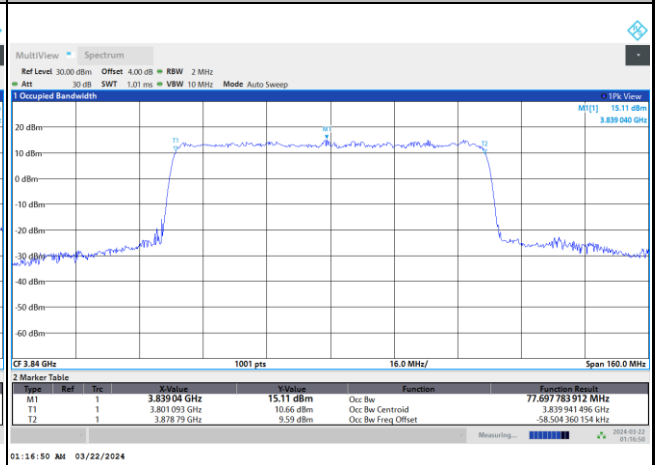

FR1 n77 / 80MHz / DFT-S OFDM / Middle Channel / Full RB

PI/2 BPSK

FR1 n77 / 80MHz / CP OFDM / Middle Channel / Full RB

QPSK

16QAM

64QAM

256QAM

FR1 n77 / 90MHz / DFT-S OFDM / Middle Channel / Full RB