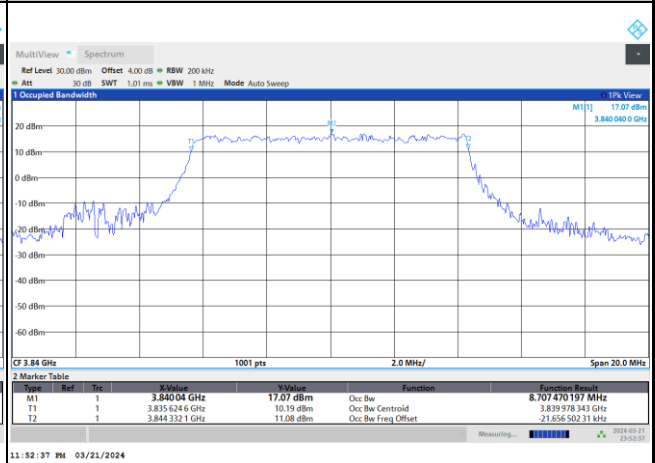

FR1 n77 / 10MHz / DFT-S OFDM / Middle Channel / Full RB

PI/2 BPSK

FR1 n77 / 10MHz / CP OFDM / Middle Channel / Full RB

QPSK

16QAM

64QAM

256QAM

FR1 n77 / 15MHz / DFT-S OFDM / Middle Channel / Full RB