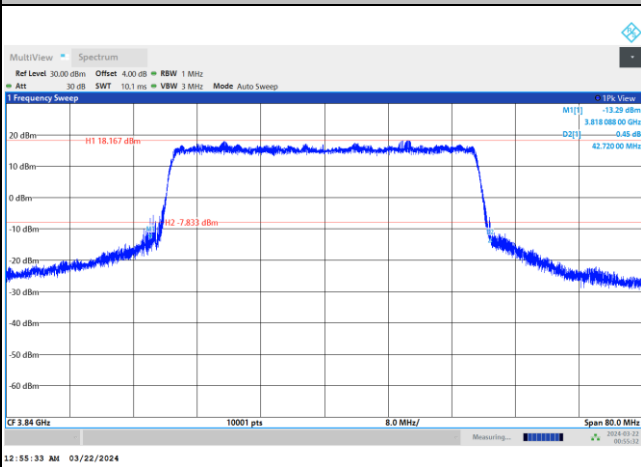

FR1 n77 / 40MHz / DFT-S OFDM / Middle Channel / Full RB

PI/2 BPSK

FR1 n77 / 40MHz / CP OFDM / Middle Channel / Full RB

QPSK

16QAM

64QAM

256QAM