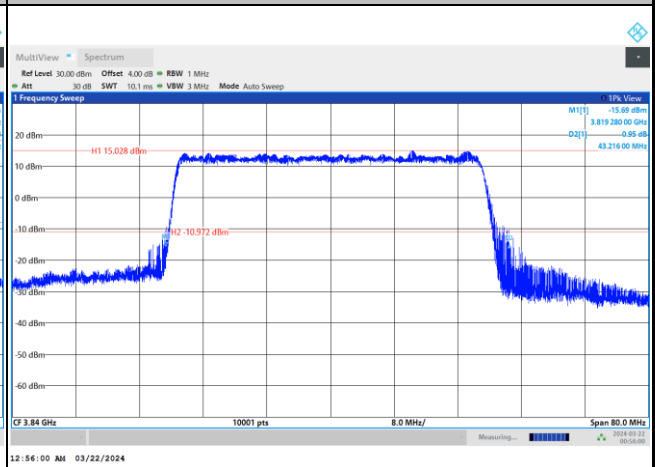

QPSK

16QAM

64QAM

256QAM

FR1 n77 / 50MHz / DFT-S OFDM / Middle Channel / Full RB

PI/2 BPSK

FR1 n77 / 50MHz / CP OFDM / Middle Channel / Full RB

QPSK