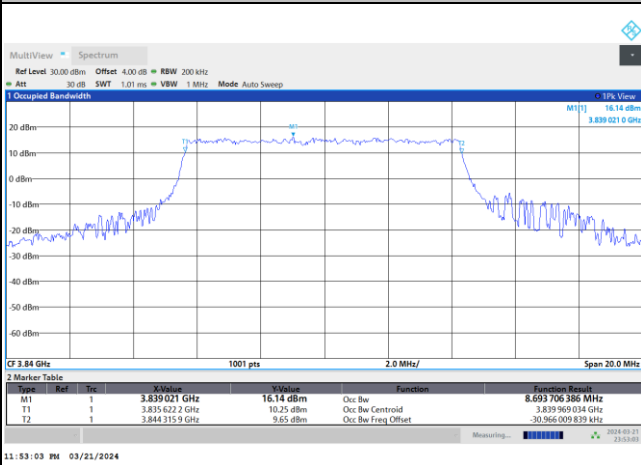

FR1 n77 / 10MHz / DFT-S OFDM / Middle Channel / Full RB

PI/2 BPSK

FR1 n77 / 10MHz / CP OFDM / Middle Channel / Full RB

QPSK

16QAM

64QAM

256QAM

FR1 n77 / 15MHz / DFT-S OFDM / Middle Channel / Full RB