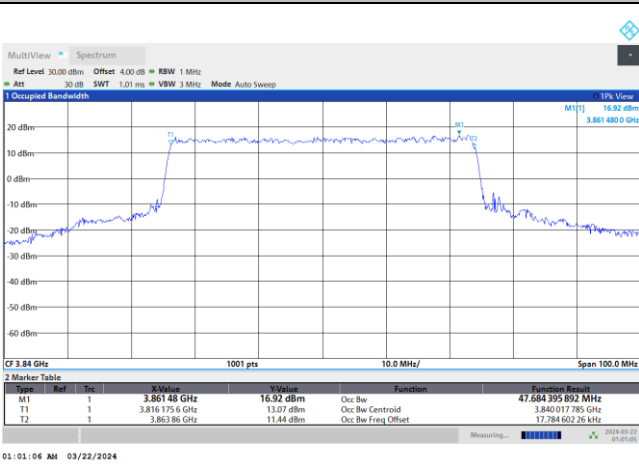

FR1 n77 / 50MHz / DFT-S OFDM / Middle Channel / Full RB

PI/2 BPSK

FR1 n77 / 50MHz / CP OFDM / Middle Channel / Full RB

QPSK

16QAM

64QAM

256QAM