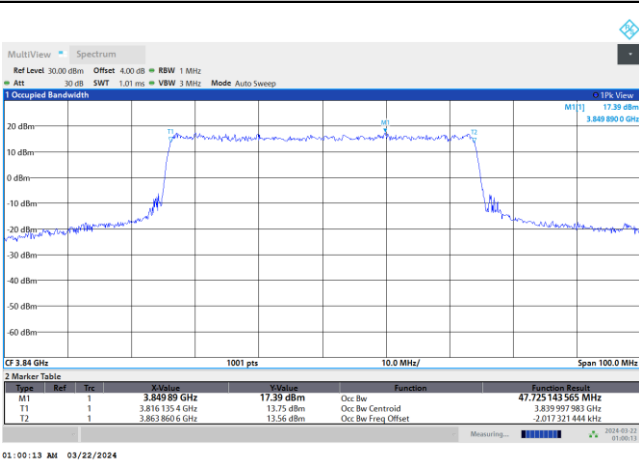

16QAM

64QAM

256QAM

FR1 n77 / 50MHz / DFT-S OFDM / Middle Channel / Full RB

PI/2 BPSK

FR1 n77 / 50MHz / CP OFDM / Middle Channel / Full RB

QPSK

16QAM