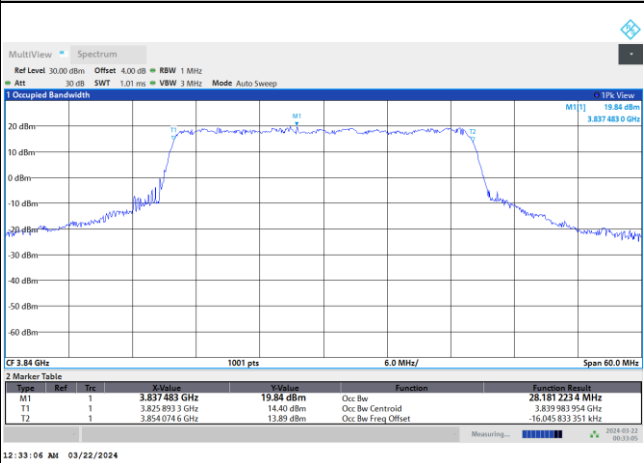

FR1 n77 / 30MHz / DFT-S OFDM / Middle Channel / Full RB

PI/2 BPSK

FR1 n77 / 30MHz / CP OFDM / Middle Channel / Full RB

QPSK

16QAM

64QAM

256QAM