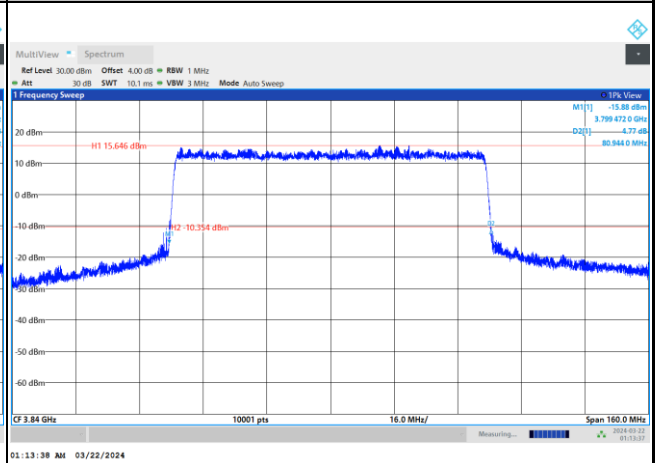

256QAM

FR1 n77 / 80MHz / DFT-S OFDM / Middle Channel / Full RB

PI/2 BPSK

FR1 n77 / 80MHz / CP OFDM / Middle Channel / Full RB

QPSK

16QAM

64QAM

256QAM