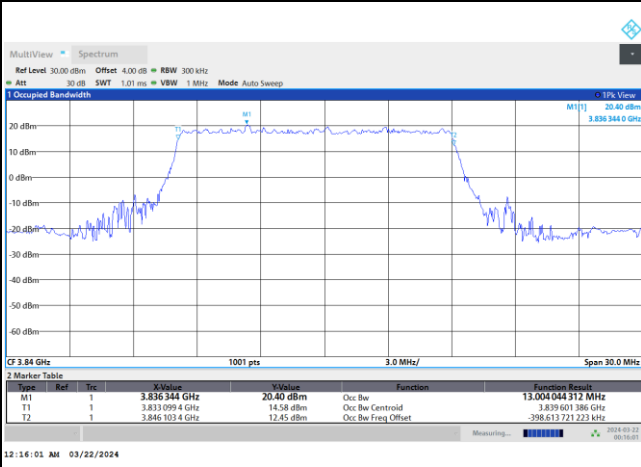

FR1 n77 / 15MHz / DFT-S OFDM / Middle Channel / Full RB

PI/2 BPSK