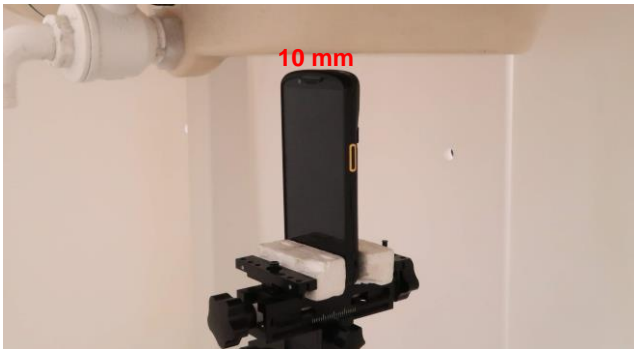

Appendix D. SAR Test Setup Photos

Head Exposure Condition

Right Cheek at 0mm

Right Tilted at 0mm

Left Cheek at 0mm

Left Tilted at 0mm

Hotspot Exposure Condition

Front at 10 mm

Back at 10 mm

Right Side at 10 mm

Left Side at 10 mm

Top Side at 10 mm

Bottom Side at 10 mm

Body-worn Exposure Condition

Front at 15 mm

Back at 15 mm

Back with Holster at 0 mm

Product Specific Exposure Condition

Front at 0 mm

Back at 0 mm

Right Side at 0 mm

Left Side at 0 mm

Top Side at 0 mm

Bottom Side at 0 mm