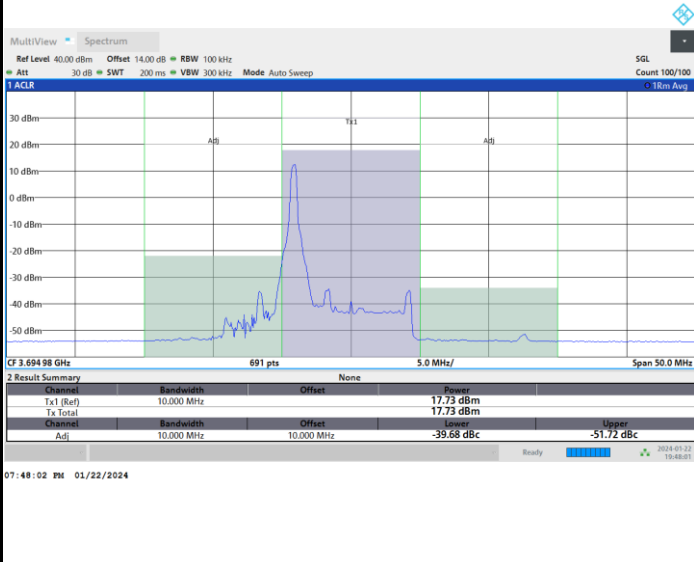

1RBmax

Full RB

FR1 n77 / 10MHz / CP OFDM / 16QAM

Highest Channel

1RB0

1RBmax

Full RB

FR1 n77 / 10MHz / CP OFDM / 64QAM