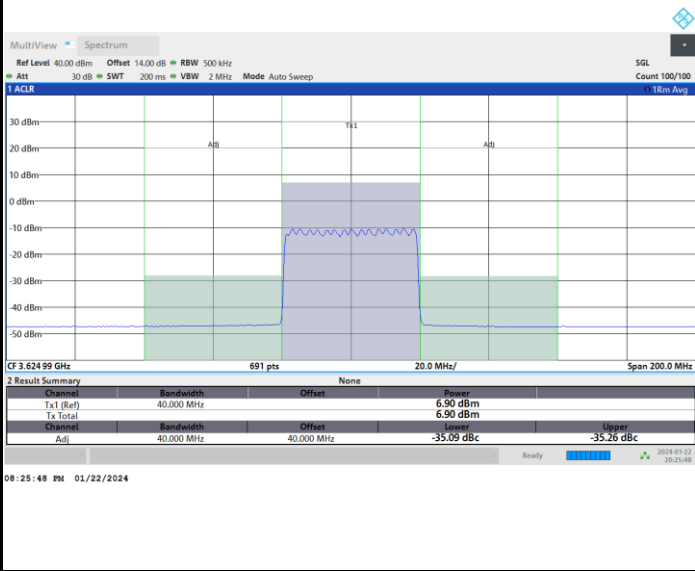

Full RB

FR1 n77 / 40MHz / CP OFDM / 256QAM

Middle Channel

Full RB

FR1 n77 / 40MHz / CP OFDM / 256QAM

Highest Channel

Full RB

FR1 n77 / 50MHz / CP OFDM / QPSK