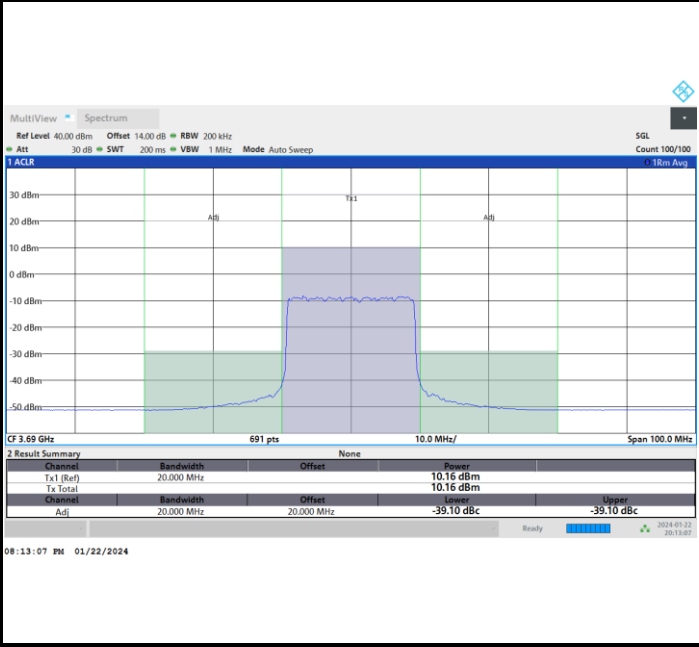

Full RB

FR1 n77 / 20MHz / CP OFDM / 64QAM

Highest Channel

Full RB

FR1 n77 / 20MHz / CP OFDM / 256QAM

Lowest Channel

Full RB

FR1 n77 / 20MHz / CP OFDM / 256QAM