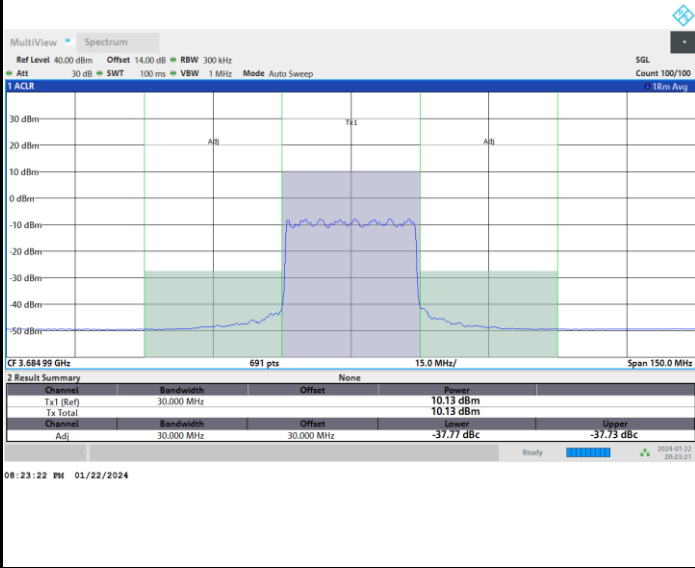

Lowest Channel

Full RB

FR1 n77 / 30MHz / CP OFDM / 64QAM

Middle Channel

Full RB

FR1 n77 / 30MHz / CP OFDM / 64QAM

Highest Channel

Full RB