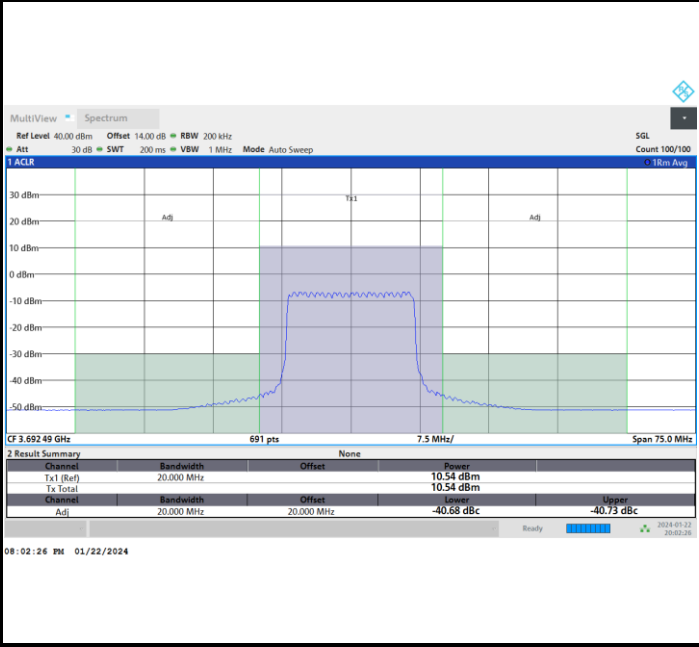

FR1 n77 / 15MHz / CP OFDM / QPSK

Middle Channel

Full RB

FR1 n77 / 15MHz / CP OFDM / QPSK

Highest Channel

Full RB

FR1 n77 / 15MHz / CP OFDM / 16QAM

Lowest Channel