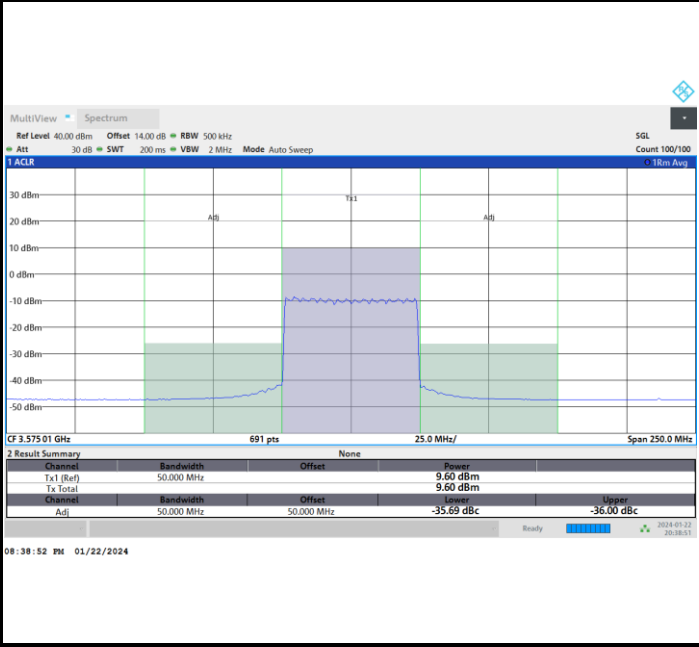

Full RB

FR1 n77 / 50MHz / CP OFDM / 64QAM

Lowest Channel

Full RB

FR1 n77 / 50MHz / CP OFDM / 64QAM

Middle Channel

Full RB

FR1 n77 / 50MHz / CP OFDM / 64QAM