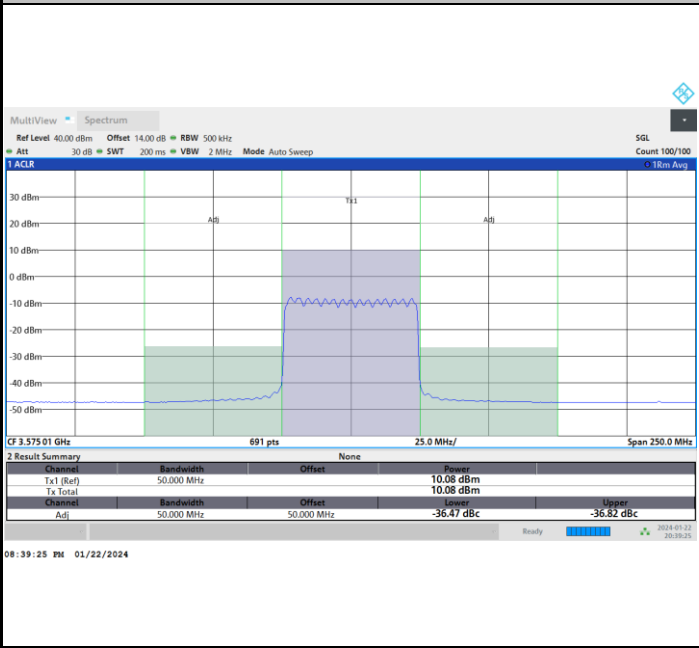

FR1 n77 / 50MHz / CP OFDM / 16QAM

Lowest Channel

Full RB