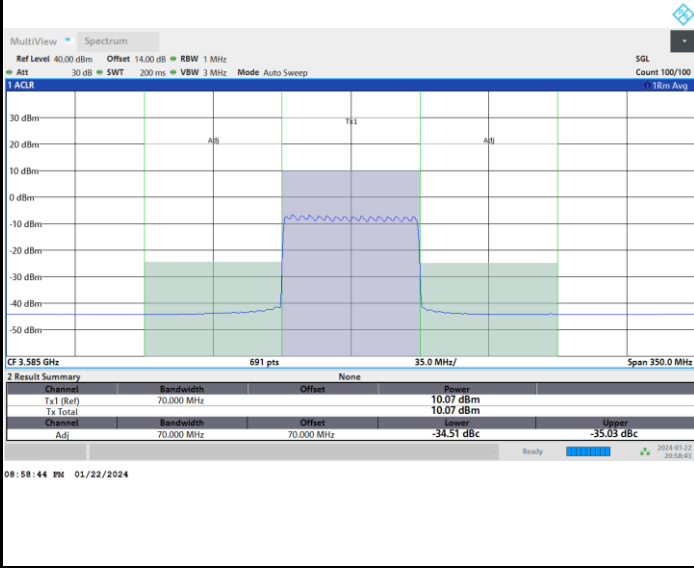

FR1 n77 / 70MHz / CP OFDM / QPSK

Lowest Channel

Full RB