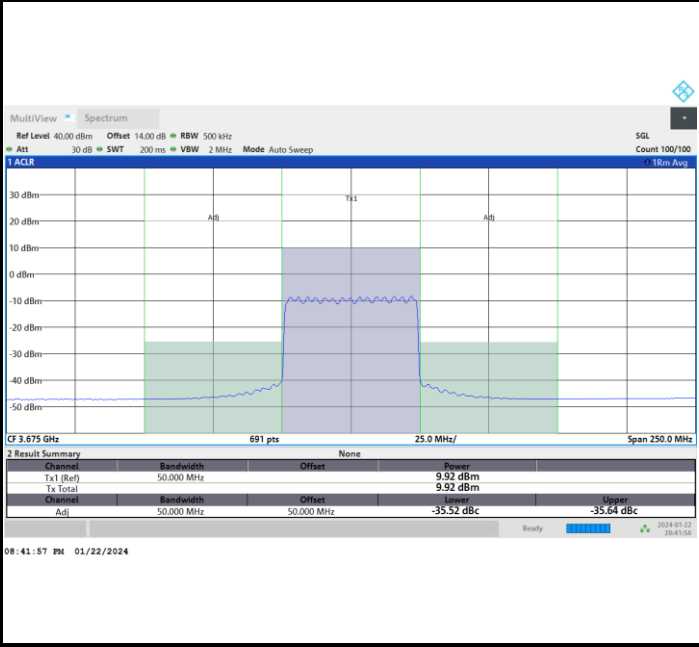

FR1 n77 / 50MHz / CP OFDM / 64QAM

Highest Channel

Full RB