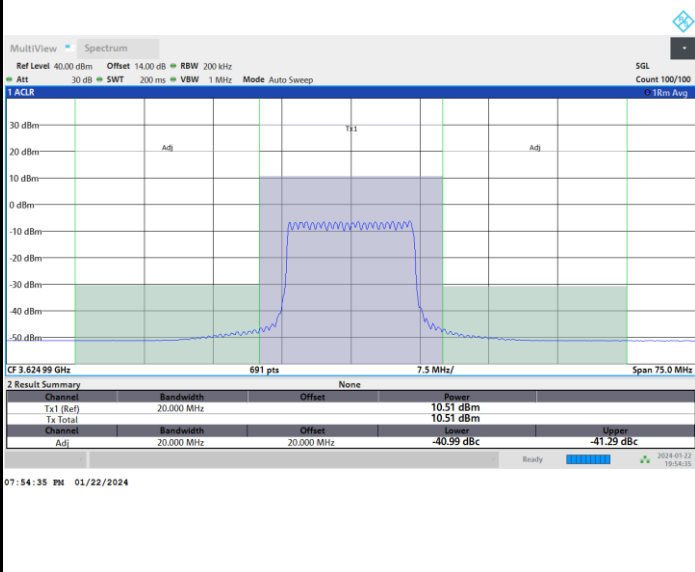

FR1 n77 / 15MHz / CP OFDM / QPSK

Middle Channel

Full RB