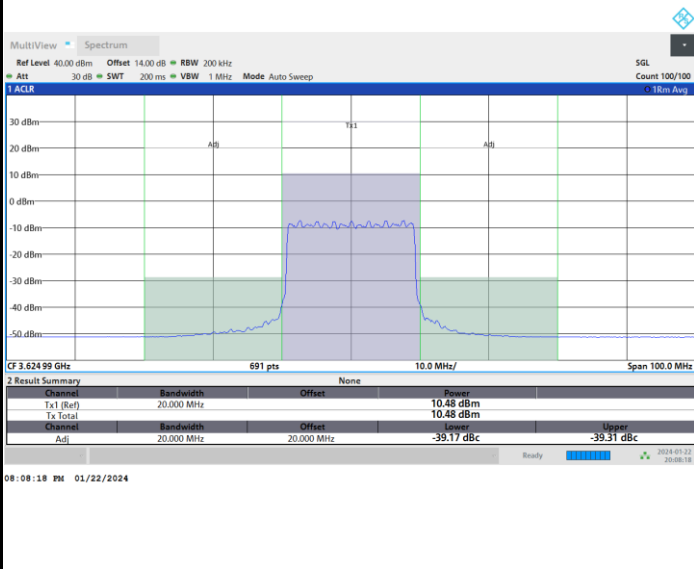

Highest Channel

Full RB

FR1 n77 / 20MHz / CP OFDM / 16QAM

Lowest Channel

Full RB

FR1 n77 / 20MHz / CP OFDM / 16QAM

Middle Channel

Full RB