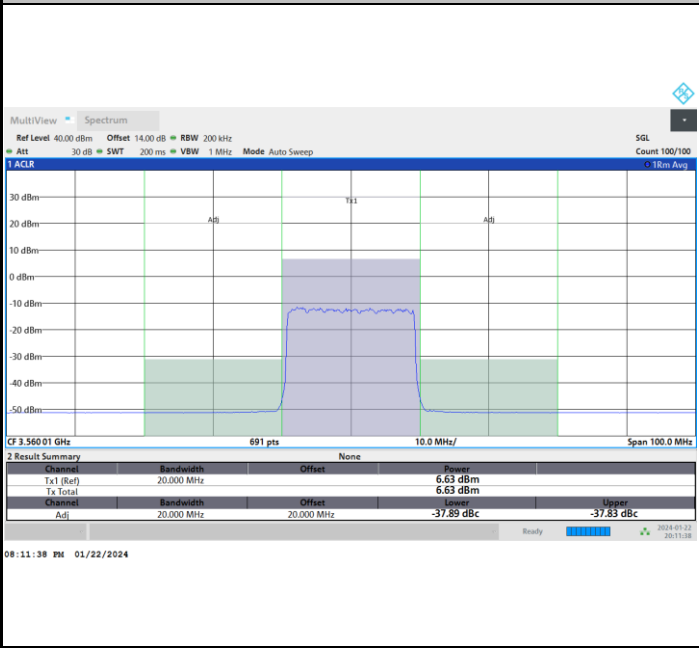

Full RB

FR1 n77 / 20MHz / CP OFDM / 64QAM

Highest Channel

Full RB

FR1 n77 / 20MHz / CP OFDM / 256QAM

Lowest Channel

Full RB

FR1 n77 / 20MHz / CP OFDM / 256QAM