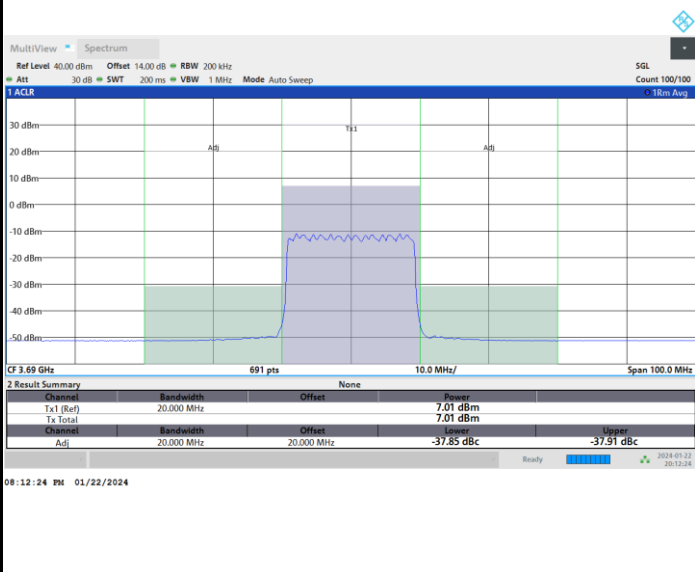

Middle Channel

Full RB

FR1 n77 / 20MHz / CP OFDM / 256QAM

Highest Channel

Full RB

FR1 n77 / 30MHz / CP OFDM / QPSK

Lowest Channel

Full RB