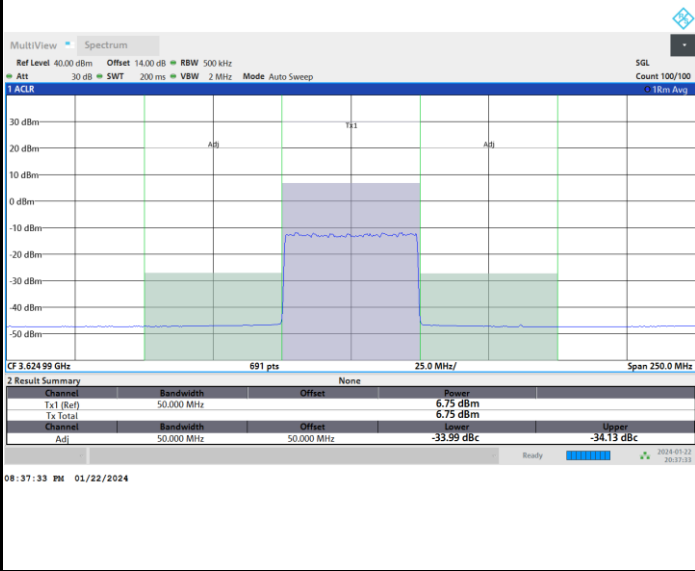

Highest Channel

Full RB

FR1 n77 / 50MHz / CP OFDM / 256QAM

Lowest Channel

Full RB

FR1 n77 / 50MHz / CP OFDM / 256QAM

Middle Channel

Full RB