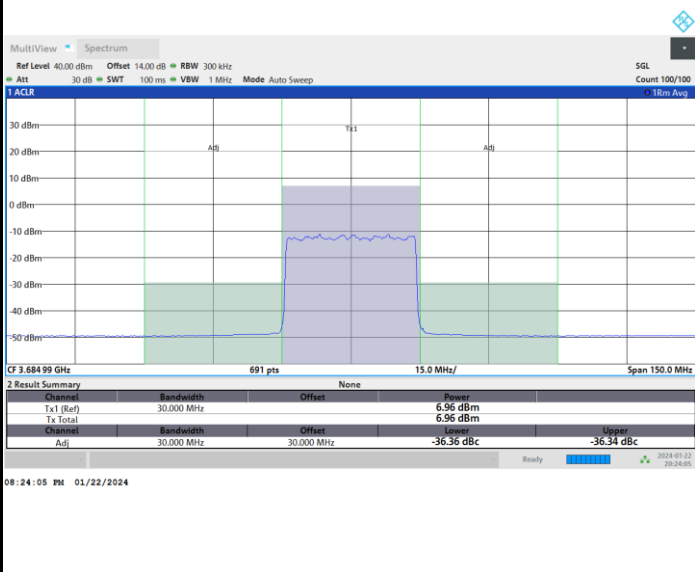

FR1 n77 / 30MHz / CP OFDM / 256QAM

Highest Channel

Full RB