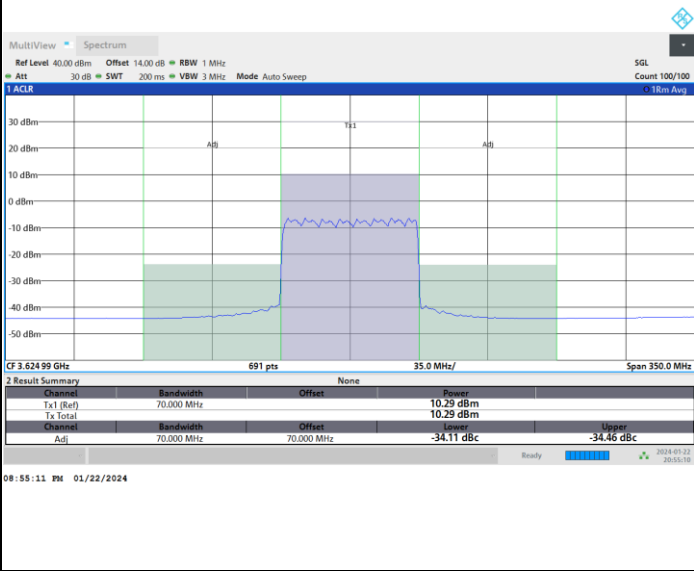

FR1 n77 / 70MHz / CP OFDM / 16QAM

Lowest Channel

Full RB

FR1 n77 / 70MHz / CP OFDM / 16QAM

Middle Channel

Full RB

FR1 n77 / 70MHz / CP OFDM / 16QAM

Highest Channel