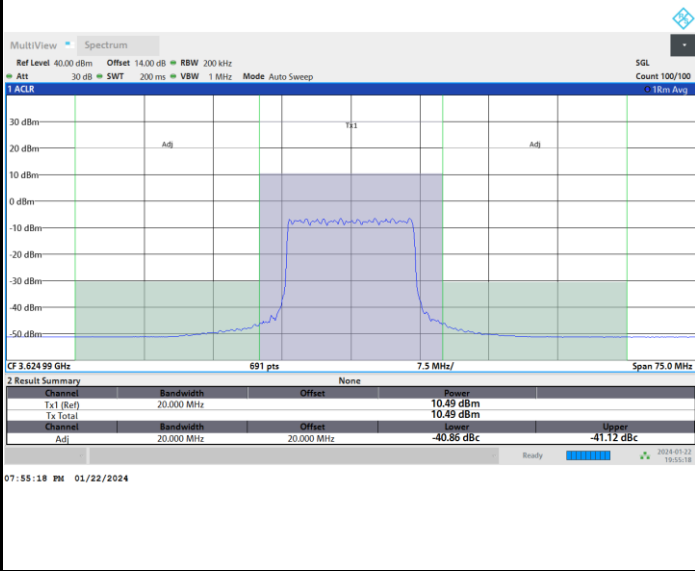

Full RB

FR1 n77 / 15MHz / CP OFDM / 16QAM

Middle Channel

Full RB

FR1 n77 / 15MHz / CP OFDM / 16QAM

Highest Channel

Full RB

FR1 n77 / 15MHz / CP OFDM / 64QAM