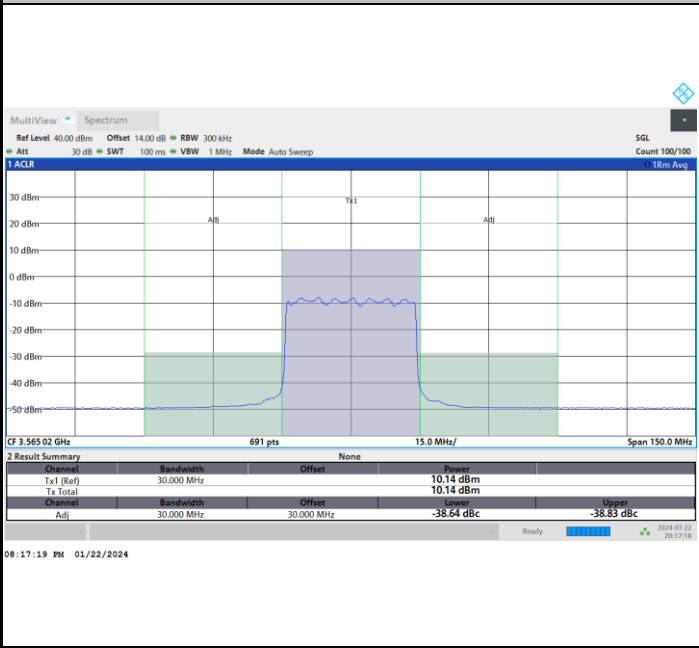

FR1 n77 / 30MHz / CP OFDM / 16QAM

Lowest Channel

Full RB