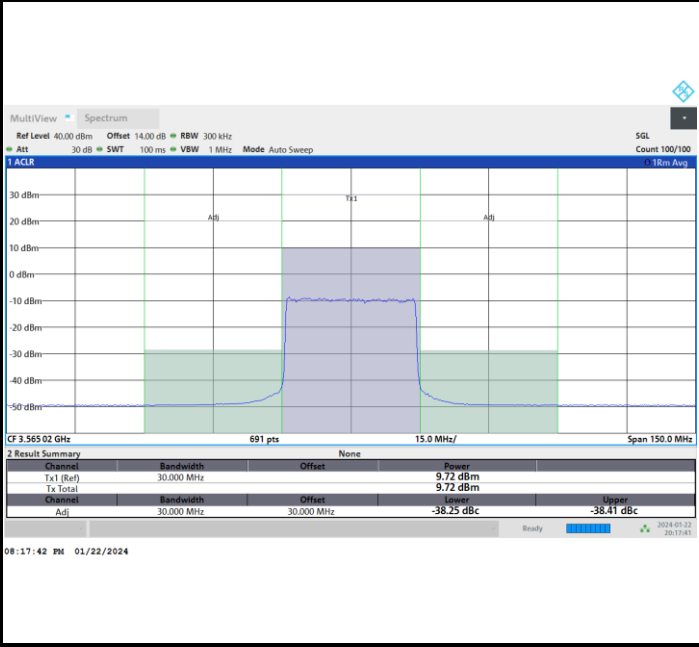

FR1 n77 / 30MHz / CP OFDM / 64QAM

Lowest Channel

Full RB