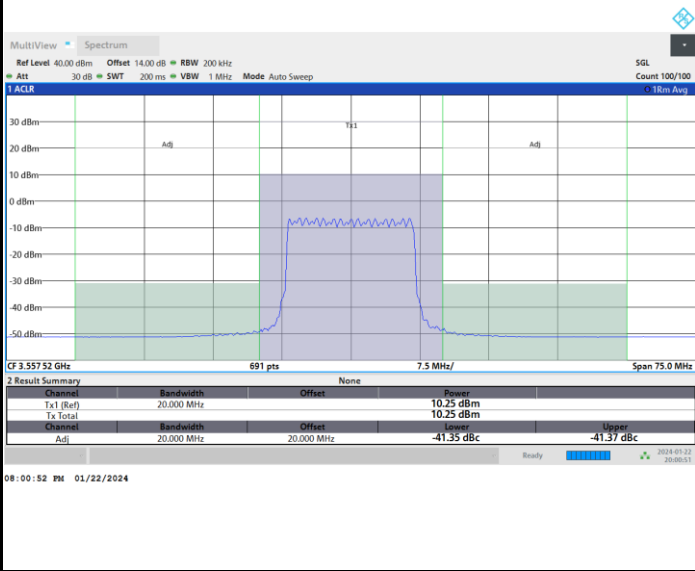

FR1 n77 / 10MHz / CP OFDM / 256QAM

Highest Channel

1RB0

1RBmax

Full RB

FR1 n77 / 15MHz / CP OFDM / QPSK

Lowest Channel

Full RB