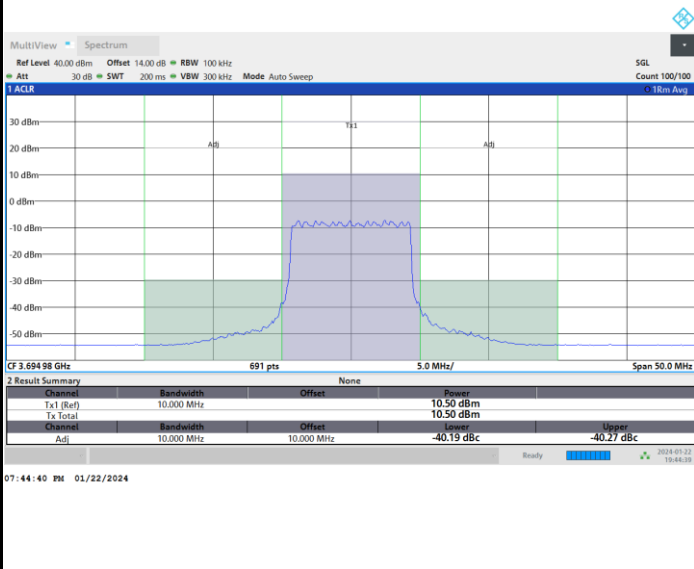

1RBmax

Full RB

FR1 n77 / 10MHz / CP OFDM / 16QAM

Highest Channel

1RB0

1RBmax

Full RB

FR1 n77 / 10MHz / CP OFDM / 64QAM