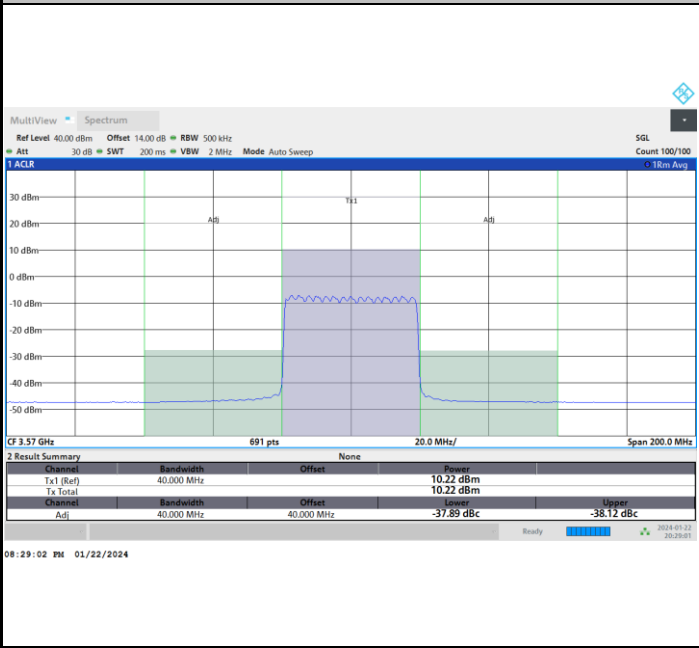

Highest Channel

Full RB

FR1 n77 / 40MHz / CP OFDM / 16QAM

Lowest Channel

Full RB

FR1 n77 / 40MHz / CP OFDM / 16QAM

Middle Channel

Full RB