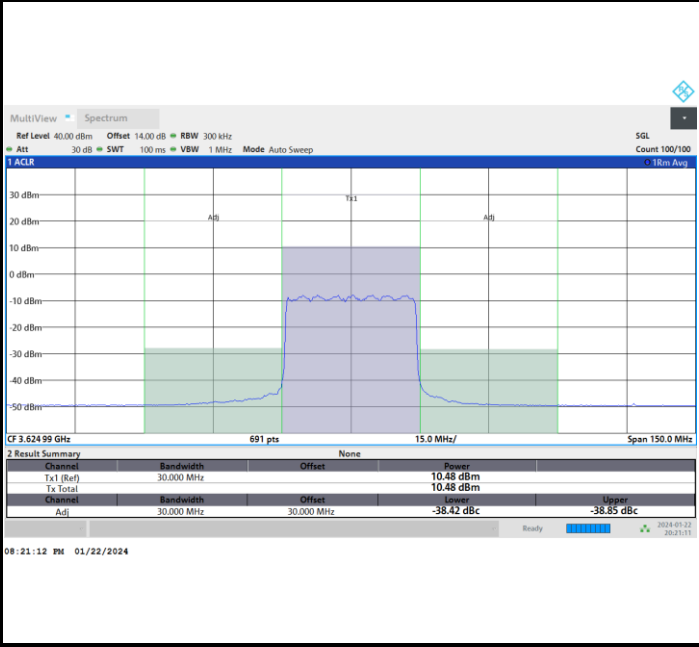

Full RB

FR1 n77 / 30MHz / CP OFDM / 16QAM

Middle Channel

Full RB

FR1 n77 / 30MHz / CP OFDM / 16QAM

Highest Channel

Full RB

FR1 n77 / 30MHz / CP OFDM / 64QAM