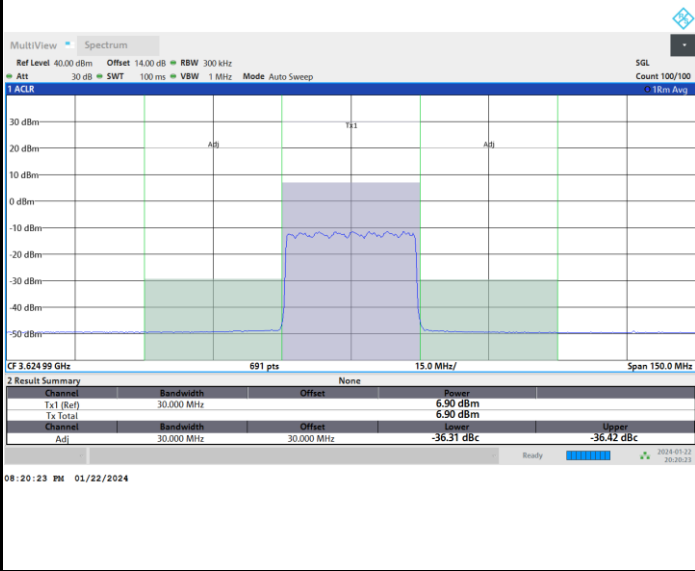

FR1 n77 / 30MHz / CP OFDM / 256QAM

Lowest Channel

Full RB

FR1 n77 / 30MHz / CP OFDM / 256QAM

Middle Channel

Full RB

FR1 n77 / 30MHz / CP OFDM / 256QAM

Highest Channel