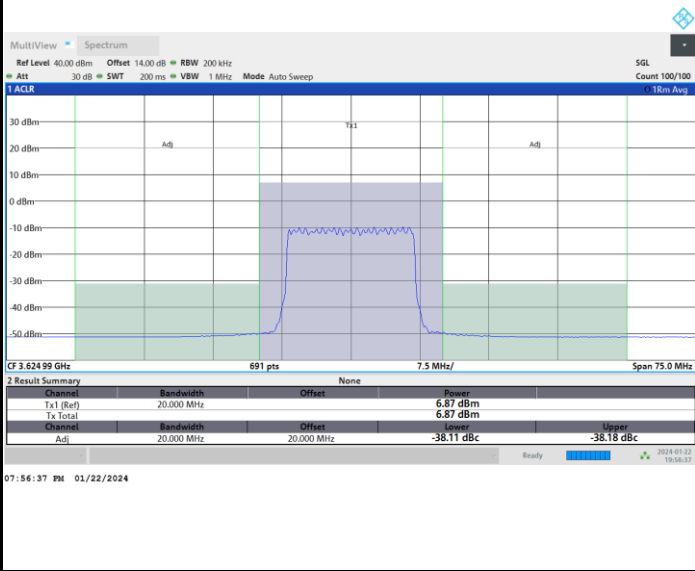

FR1 n77 / 15MHz / CP OFDM / 256QAM

Lowest Channel

Full RB

FR1 n77 / 15MHz / CP OFDM / 256QAM

Middle Channel

Full RB

FR1 n77 / 15MHz / CP OFDM / 256QAM

Highest Channel