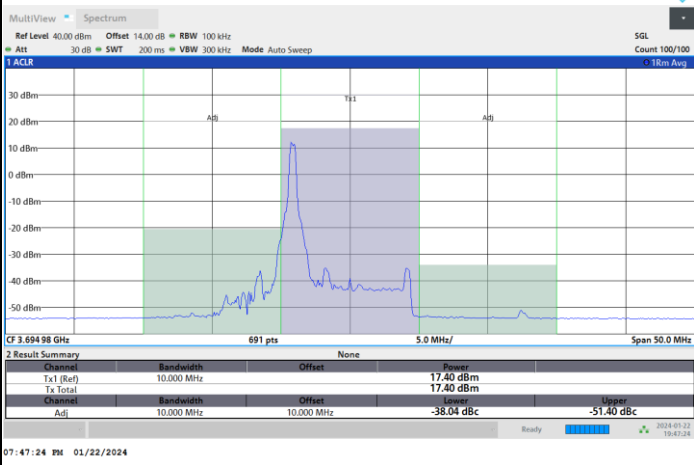

Full RB

FR1 n77 / 10MHz / CP OFDM / 64QAM

Highest Channel

1RB0

1RBmax

Full RB

FR1 n77 / 10MHz / CP OFDM / 256QAM

Lowest Channel