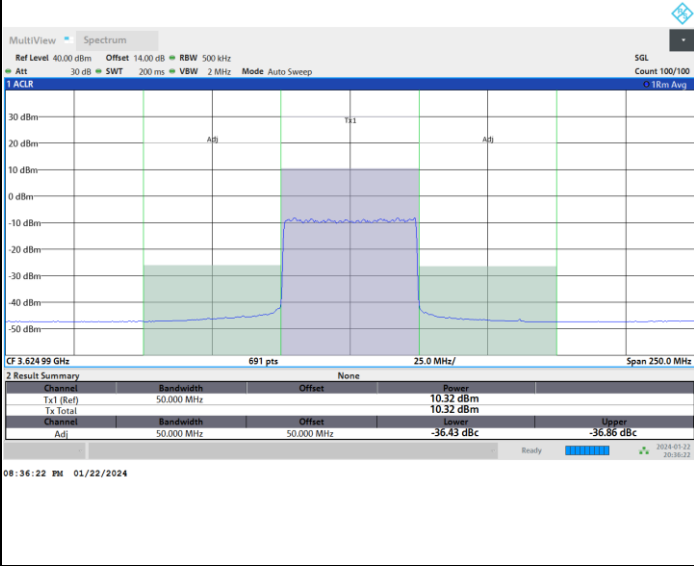

FR1 n77 / 50MHz / CP OFDM / 16QAM

Lowest Channel

Full RB

FR1 n77 / 50MHz / CP OFDM / 16QAM

Middle Channel

Full RB

FR1 n77 / 50MHz / CP OFDM / 16QAM

Highest Channel