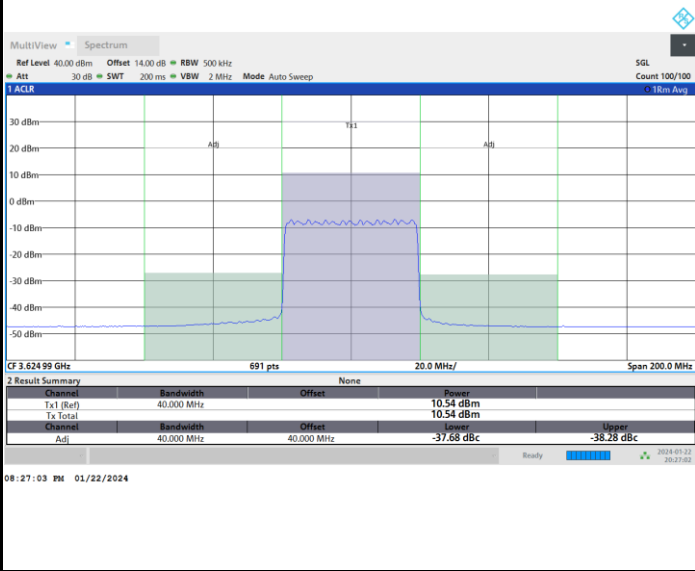

Highest Channel

Full RB

FR1 n77 / 40MHz / CP OFDM / 16QAM

Lowest Channel

Full RB

FR1 n77 / 40MHz / CP OFDM / 16QAM

Middle Channel

Full RB