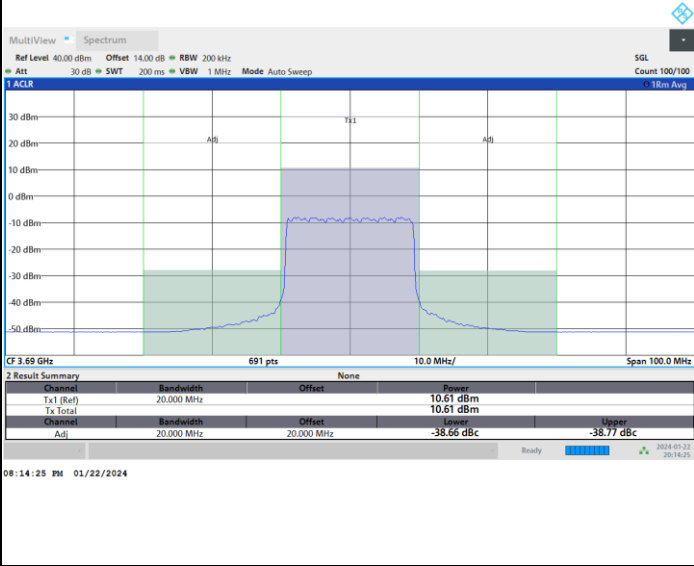

FR1 n77 / 20MHz / CP OFDM / QPSK

Highest Channel

Full RB