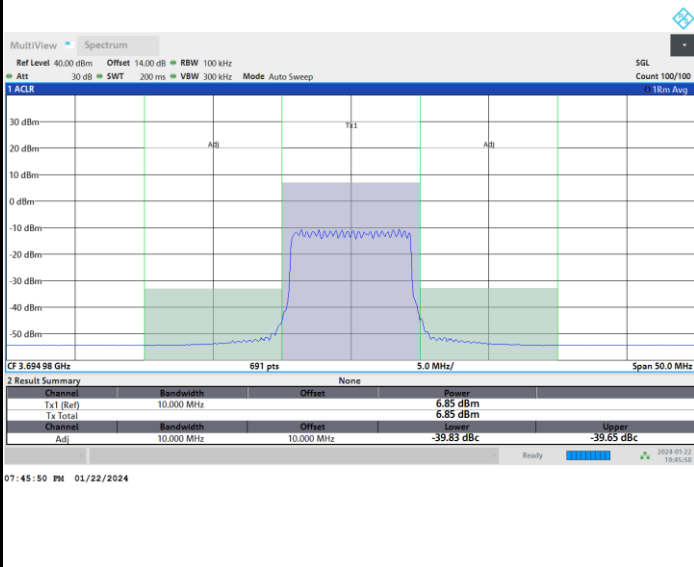

FR1 n77 / 10MHz / CP OFDM / 256QAM

Highest Channel

1RB0

1RBmax

Full RB

FR1 n77 / 15MHz / CP OFDM / QPSK

Lowest Channel

Full RB