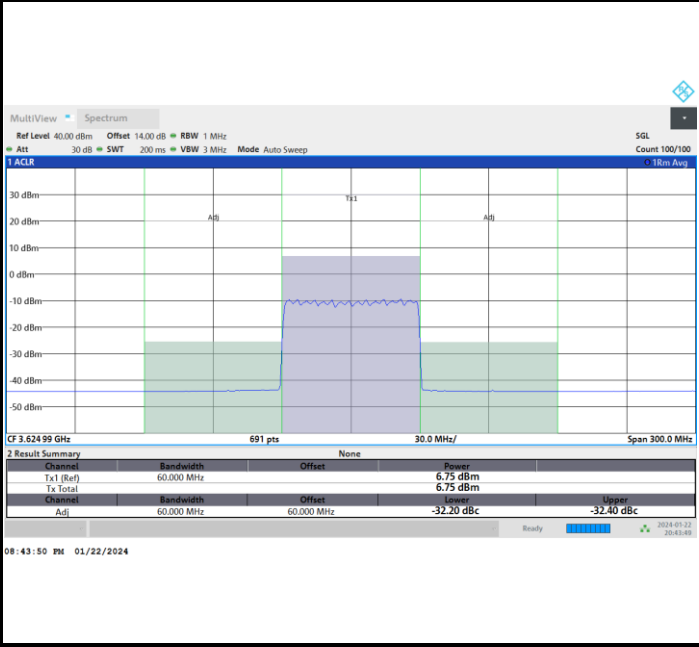

Full RB

FR1 n77 / 60MHz / CP OFDM / 256QAM

Middle Channel

Full RB

FR1 n77 / 60MHz / CP OFDM / 256QAM

Highest Channel

Full RB

FR1 n77 / 70MHz / CP OFDM / QPSK