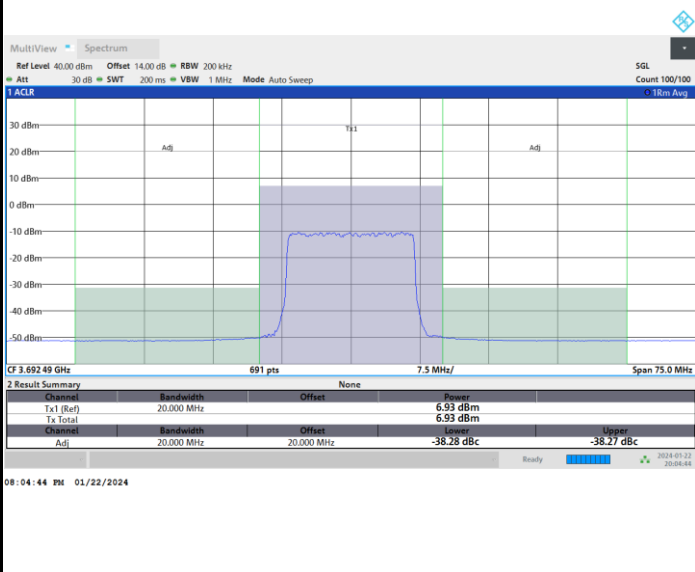

FR1 n77 / 15MHz / CP OFDM / 256QAM

Highest Channel

Full RB