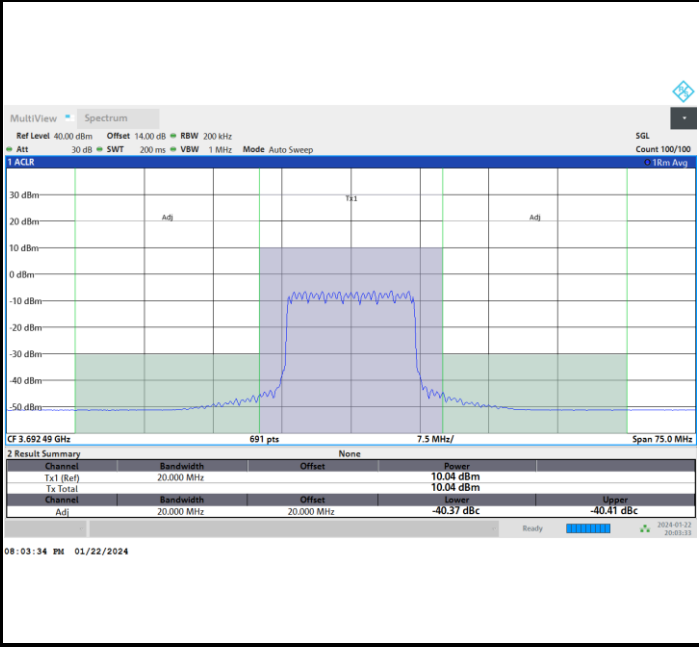

Lowest Channel

Full RB

FR1 n77 / 15MHz / CP OFDM / 64QAM

Middle Channel

Full RB

FR1 n77 / 15MHz / CP OFDM / 64QAM

Highest Channel

Full RB