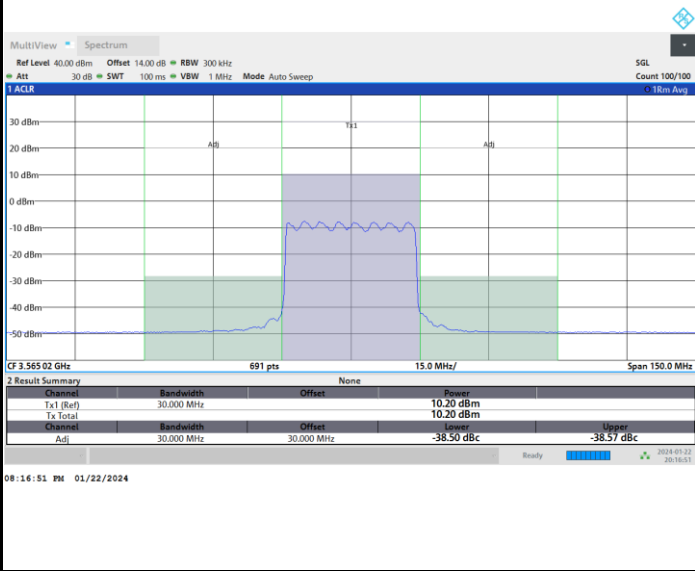

Middle Channel

Full RB

FR1 n77 / 20MHz / CP OFDM / 256QAM

Highest Channel

Full RB

FR1 n77 / 30MHz / CP OFDM / QPSK

Lowest Channel

Full RB