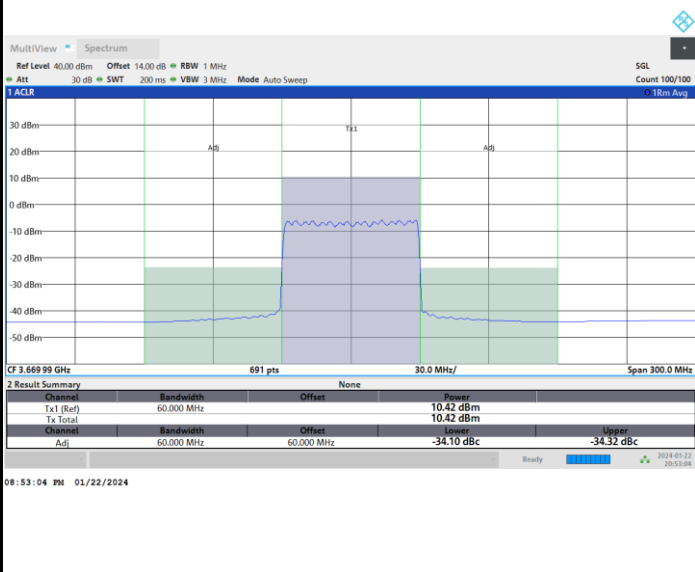

Middle Channel

Full RB

FR1 n77 / 60MHz / CP OFDM / 16QAM

Highest Channel

Full RB

FR1 n77 / 60MHz / CP OFDM / 64QAM

Lowest Channel

Full RB