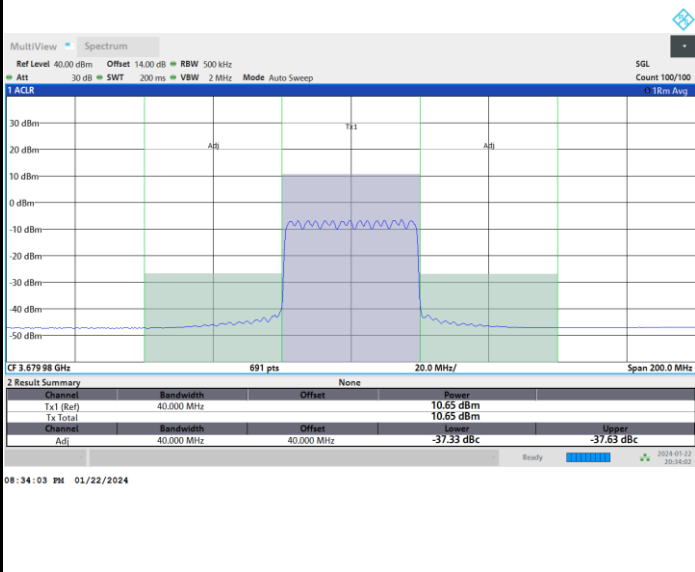

FR1 n77 / 40MHz / CP OFDM / 16QAM

Highest Channel

Full RB