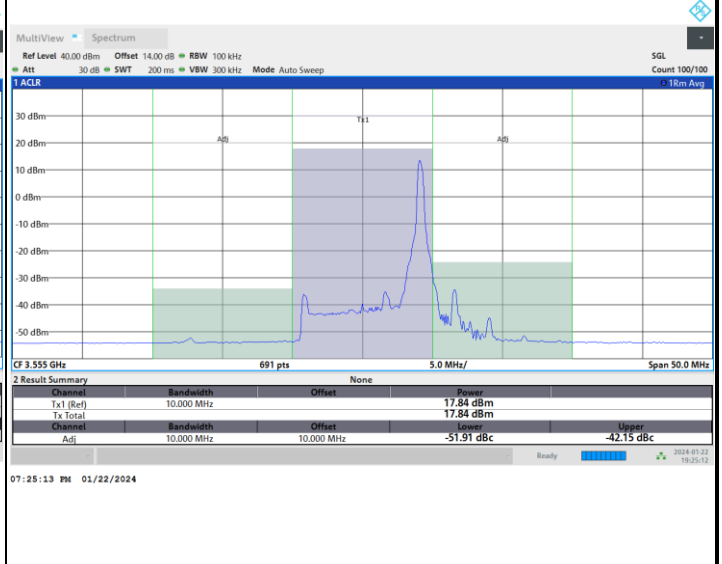

FR1 n77 / 10MHz / CP OFDM / 64QAM

Lowest Channel

1RB0

1RBmax