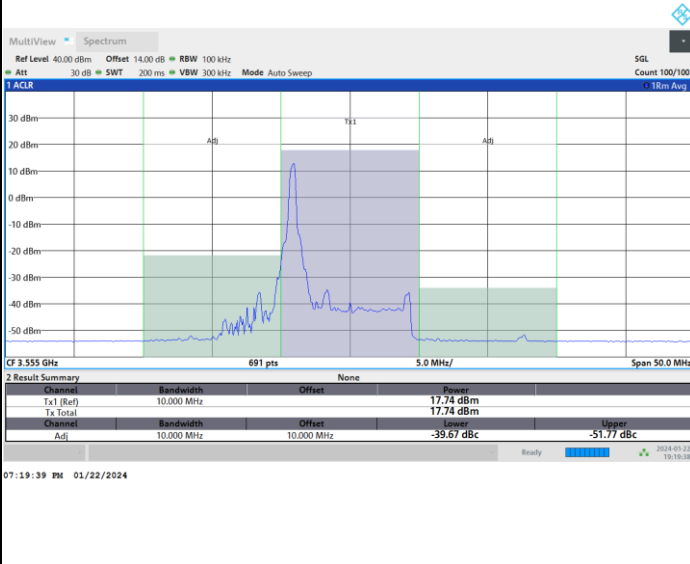

FR1 n77 / 10MHz / CP OFDM / 64QAM

Lowest Channel

1RB0

1RBmax