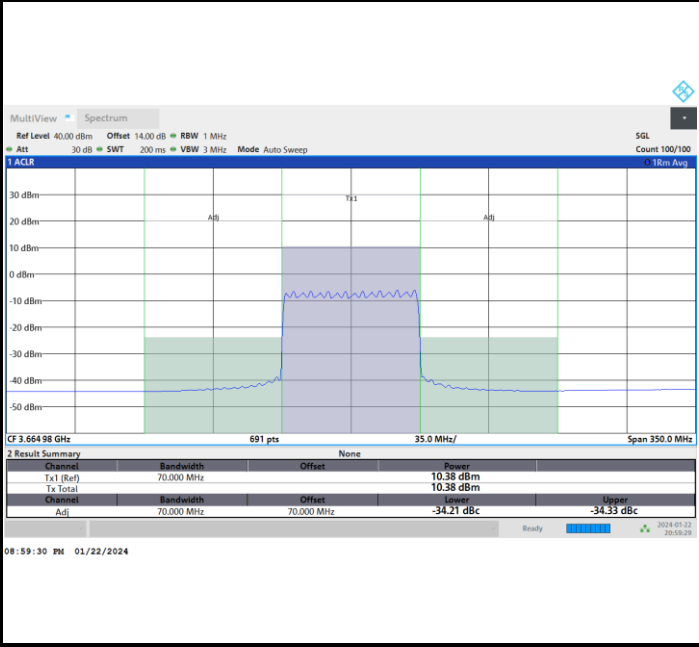

Lowest Channel

Full RB

FR1 n77 / 70MHz / CP OFDM / QPSK

Middle Channel

Full RB

FR1 n77 / 70MHz / CP OFDM / QPSK

Highest Channel

Full RB