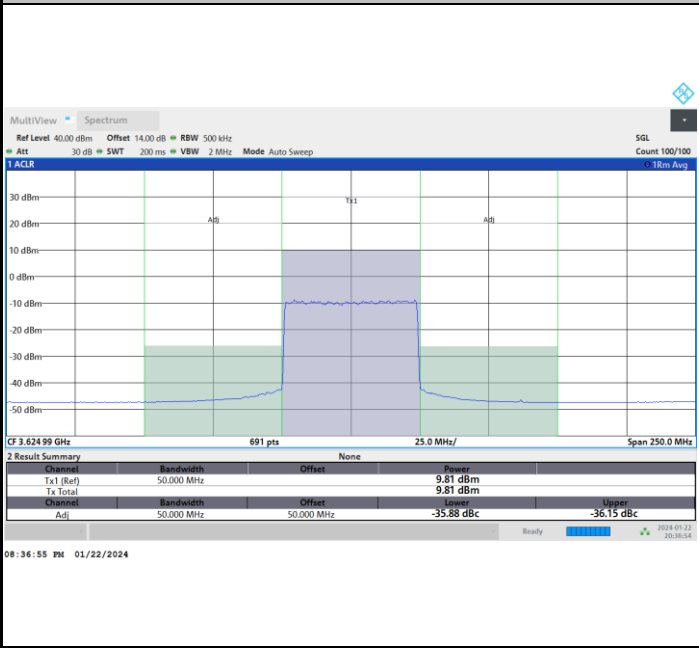

Full RB

FR1 n77 / 50MHz / CP OFDM / 64QAM

Lowest Channel

Full RB

FR1 n77 / 50MHz / CP OFDM / 64QAM

Middle Channel

Full RB

FR1 n77 / 50MHz / CP OFDM / 64QAM