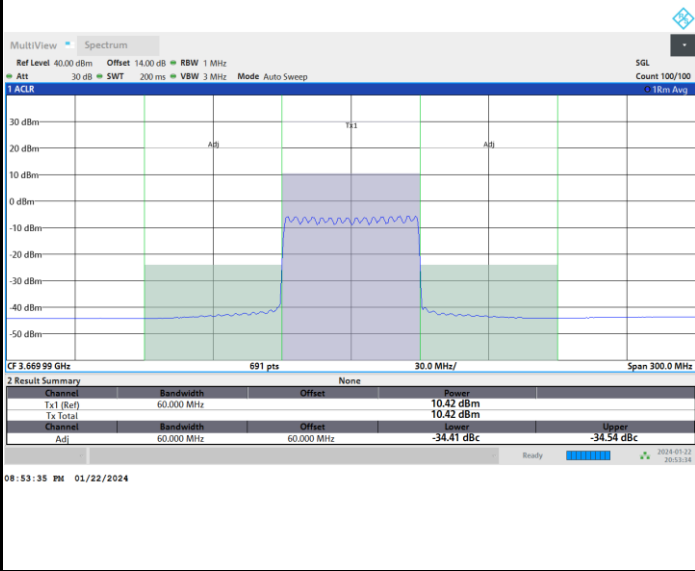

Full RB

FR1 n77 / 60MHz / CP OFDM / QPSK

Highest Channel

Full RB

FR1 n77 / 60MHz / CP OFDM / 16QAM

Lowest Channel

Full RB

FR1 n77 / 60MHz / CP OFDM / 16QAM