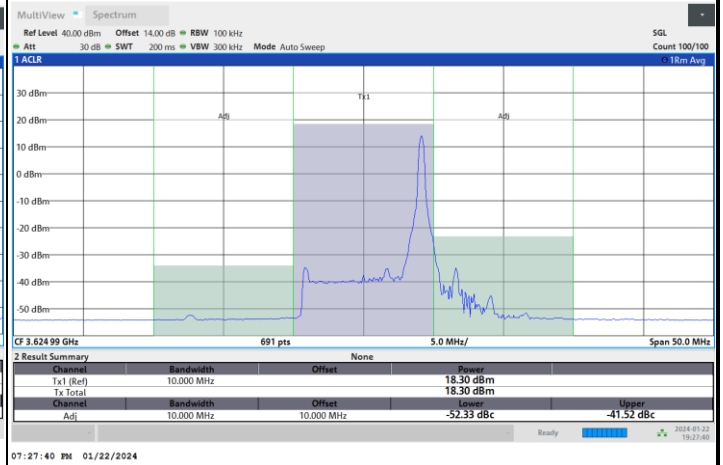

Lowest Channel

1RB0

1RBmax

Full RB

FR1 n77 / 10MHz / CP OFDM / 64QAM

Middle Channel

1RB0

1RBmax