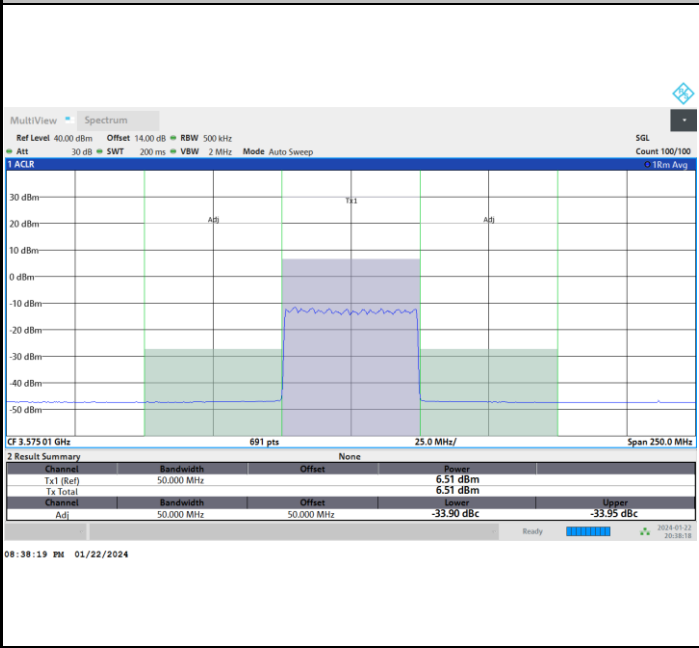

Highest Channel

Full RB

FR1 n77 / 50MHz / CP OFDM / 256QAM

Lowest Channel

Full RB

FR1 n77 / 50MHz / CP OFDM / 256QAM

Middle Channel

Full RB