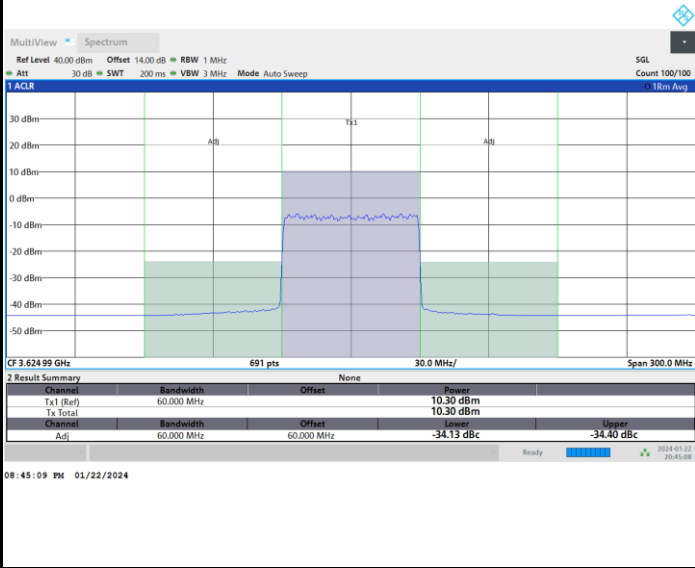

FR1 n77 / 60MHz / CP OFDM / 16QAM

Middle Channel

Full RB