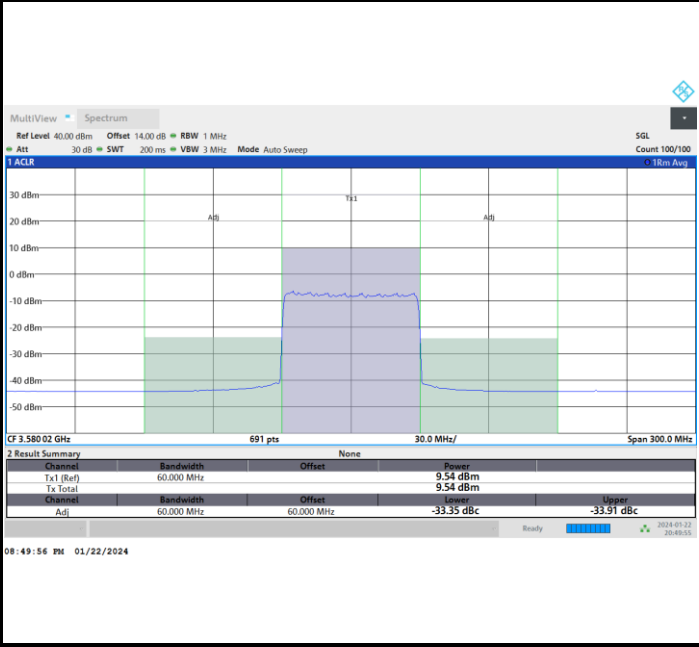

Middle Channel

Full RB

FR1 n77 / 60MHz / CP OFDM / 16QAM

Highest Channel

Full RB

FR1 n77 / 60MHz / CP OFDM / 64QAM

Lowest Channel

Full RB