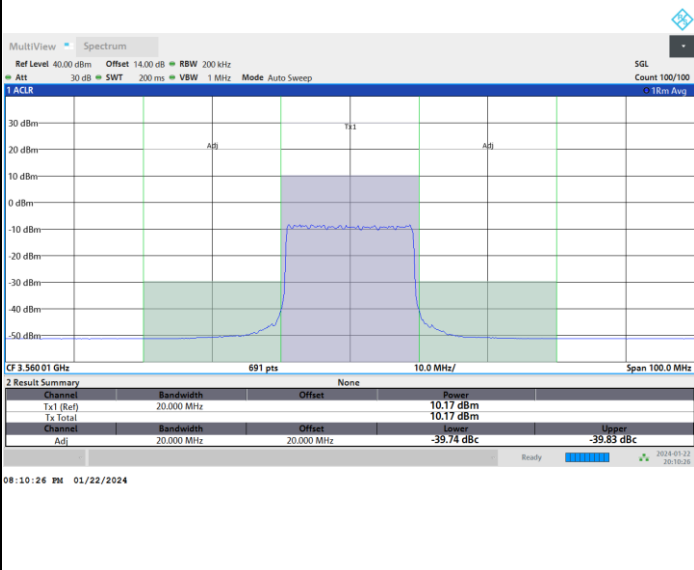

Highest Channel

Full RB

FR1 n77 / 20MHz / CP OFDM / 16QAM

Lowest Channel

Full RB

FR1 n77 / 20MHz / CP OFDM / 16QAM

Middle Channel

Full RB