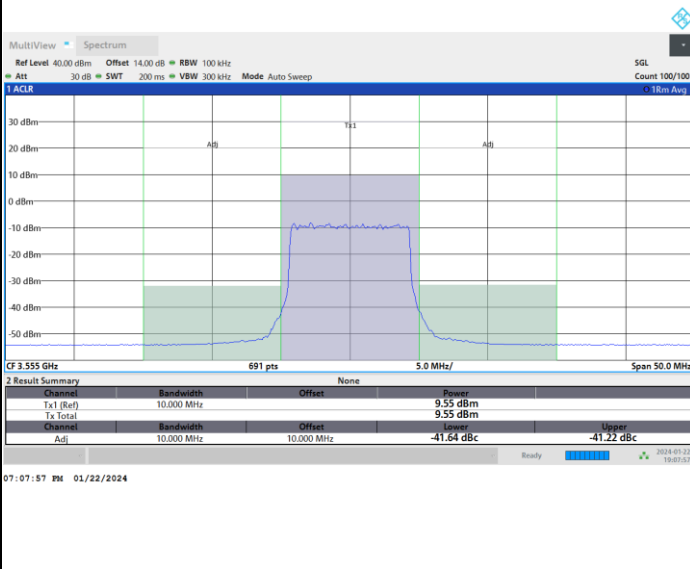

FR1 n77 / 10MHz / CP OFDM / 64QAM

Lowest Channel

1RB0

1RBmax

Full RB