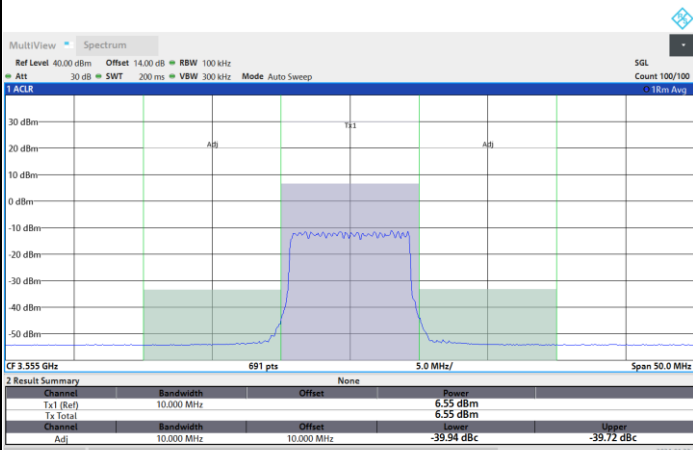

FR1 n77 / 10MHz / CP OFDM / 256QAM

Lowest Channel

1RB0

1RBmax

Full RB