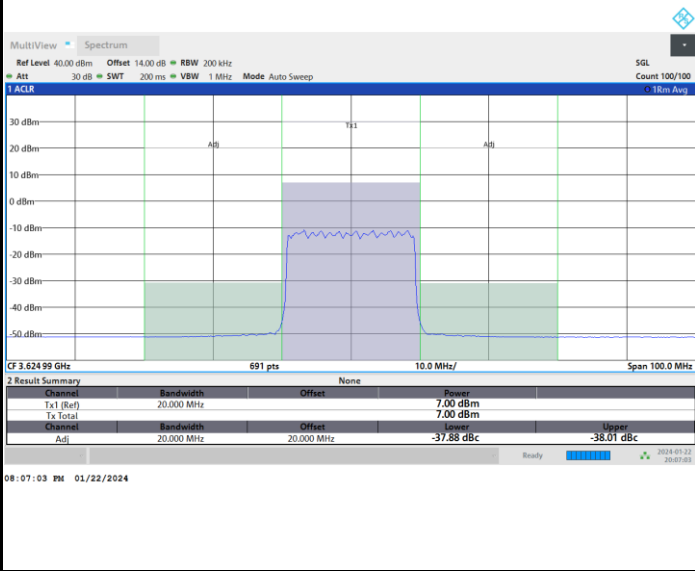

FR1 n77 / 20MHz / CP OFDM / 256QAM

Middle Channel

Full RB