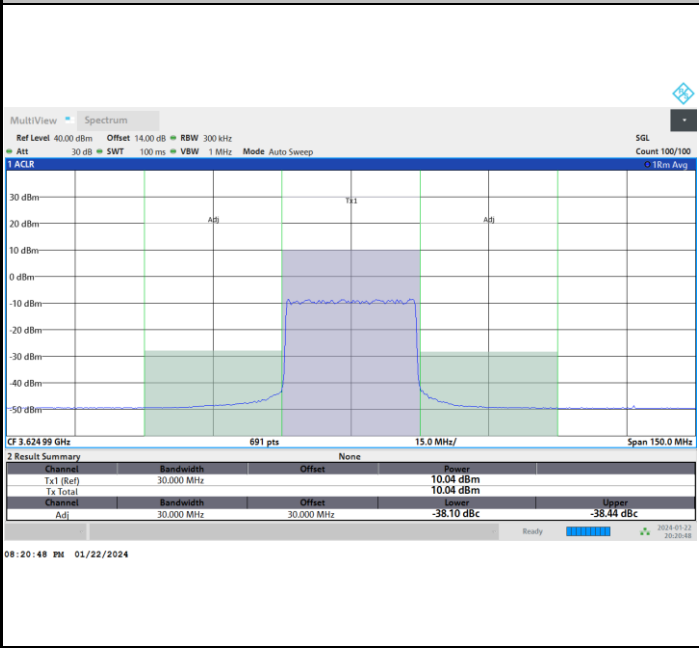

Lowest Channel

Full RB

FR1 n77 / 30MHz / CP OFDM / 64QAM

Middle Channel

Full RB

FR1 n77 / 30MHz / CP OFDM / 64QAM

Highest Channel

Full RB