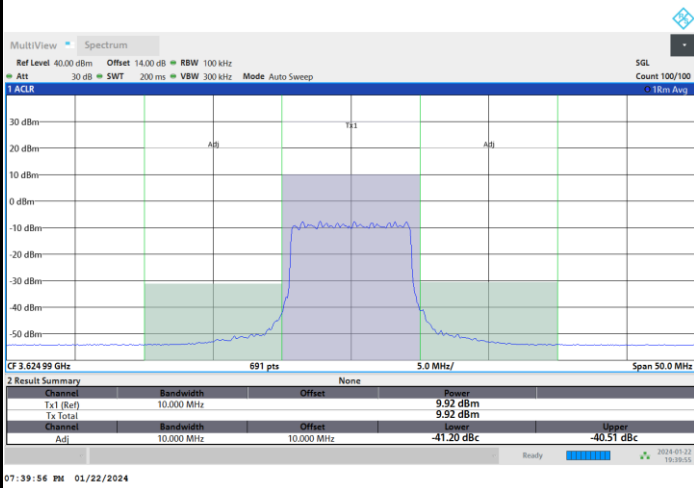

FR1 n77 / 10MHz / CP OFDM / 64QAM

Middle Channel

1RB0

1RBmax

Full RB