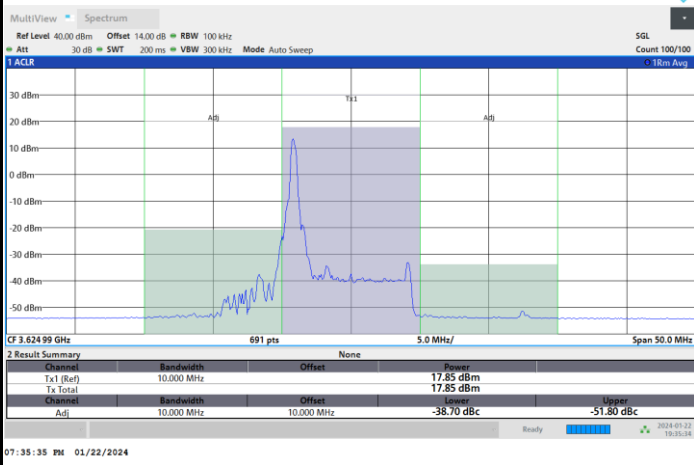

Lowest Channel

1RB0

1RBmax

Full RB

FR1 n77 / 10MHz / CP OFDM / 64QAM

Middle Channel

1RB0

1RBmax