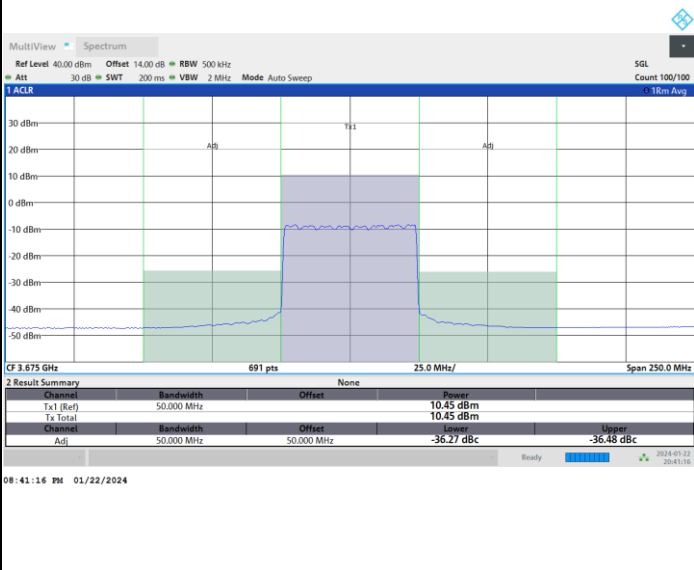

FR1 n77 / 50MHz / CP OFDM / 16QAM

Highest Channel

Full RB