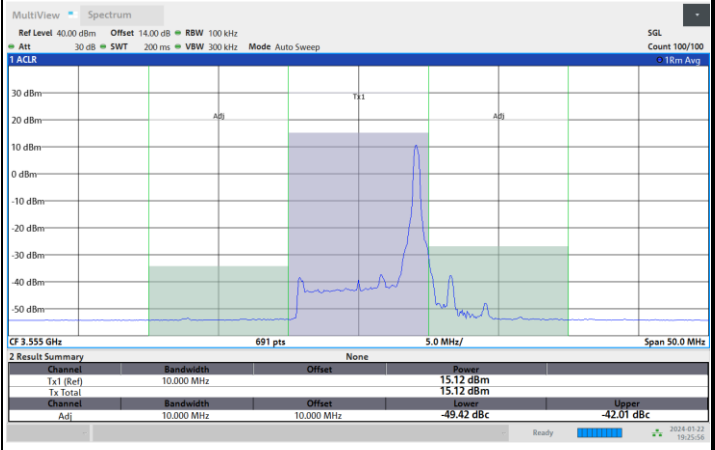

FR1 n77 / 10MHz / CP OFDM / 256QAM

Lowest Channel

1RB0

1RBmax