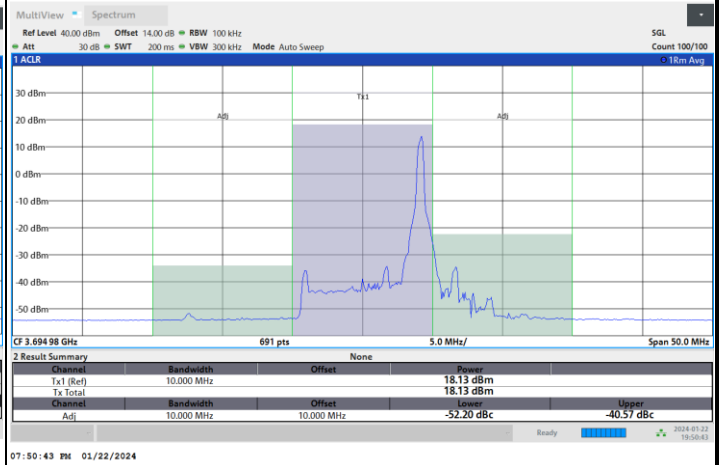

Full RB

FR1 n77 / 10MHz / CP OFDM / 64QAM

Highest Channel

1RB0

1RBmax

Full RB

FR1 n77 / 10MHz / CP OFDM / 256QAM

Lowest Channel