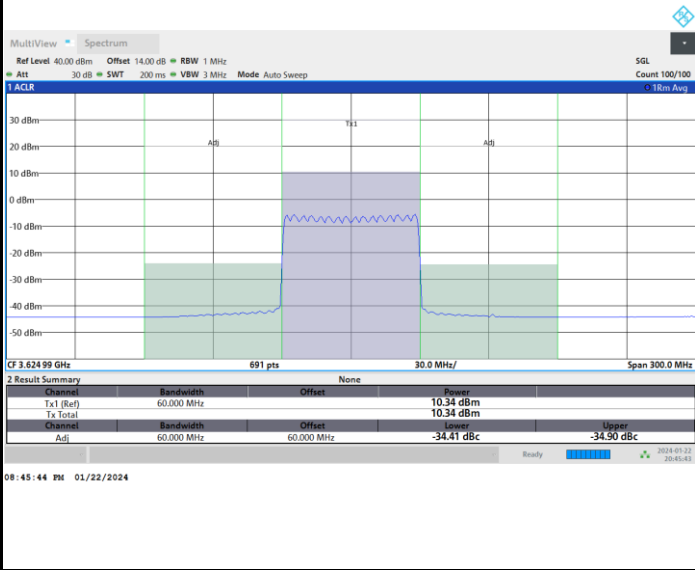

FR1 n77 / 60MHz / CP OFDM / QPSK

Middle Channel

Full RB