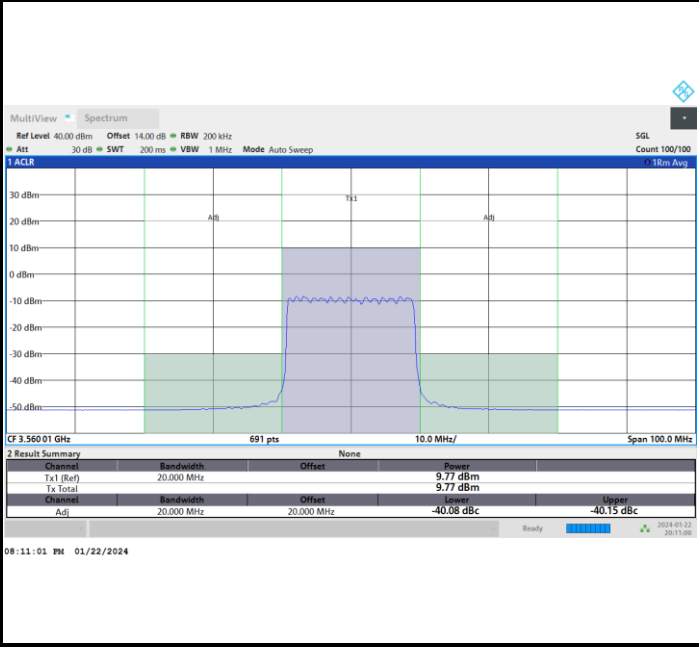

FR1 n77 / 20MHz / CP OFDM / 16QAM

Highest Channel

Full RB

FR1 n77 / 20MHz / CP OFDM / 64QAM

Lowest Channel

Full RB

FR1 n77 / 20MHz / CP OFDM / 64QAM

Middle Channel