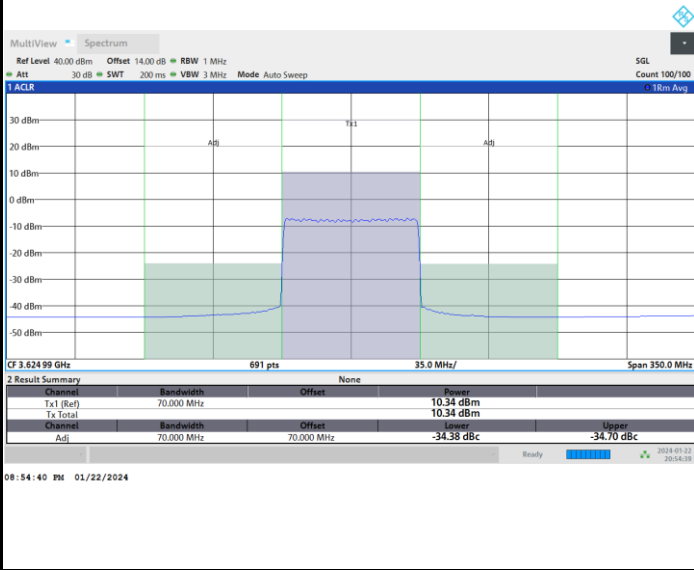

Lowest Channel

Full RB

FR1 n77 / 70MHz / CP OFDM / QPSK

Middle Channel

Full RB

FR1 n77 / 70MHz / CP OFDM / QPSK

Highest Channel

Full RB