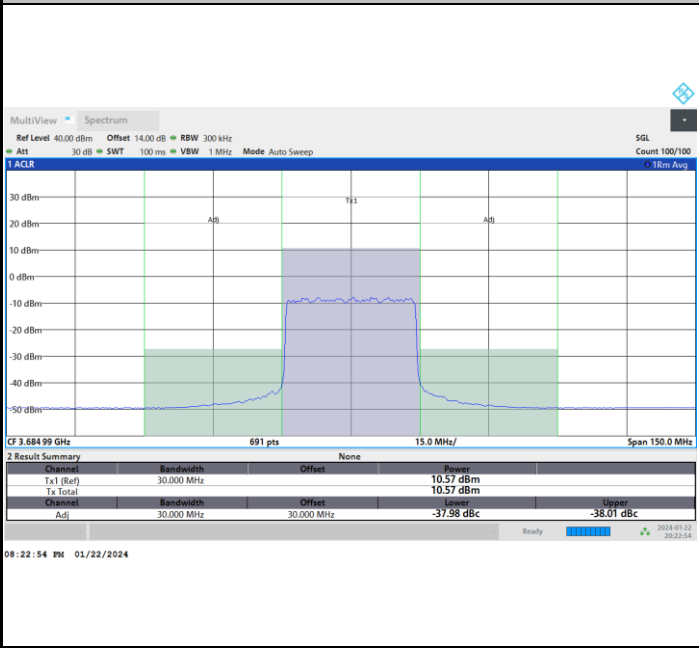

Full RB

FR1 n77 / 30MHz / CP OFDM / 16QAM

Middle Channel

Full RB

FR1 n77 / 30MHz / CP OFDM / 16QAM

Highest Channel

Full RB

FR1 n77 / 30MHz / CP OFDM / 64QAM