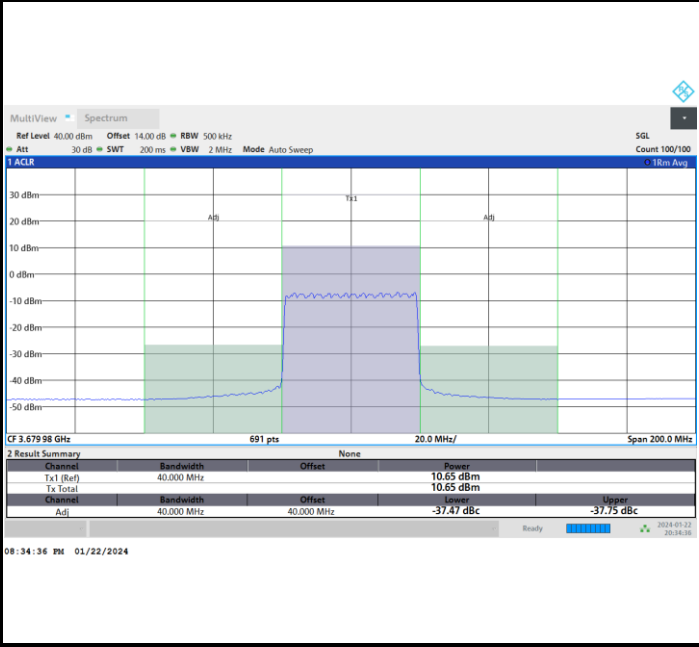

FR1 n77 / 40MHz / CP OFDM / QPSK

Highest Channel

Full RB