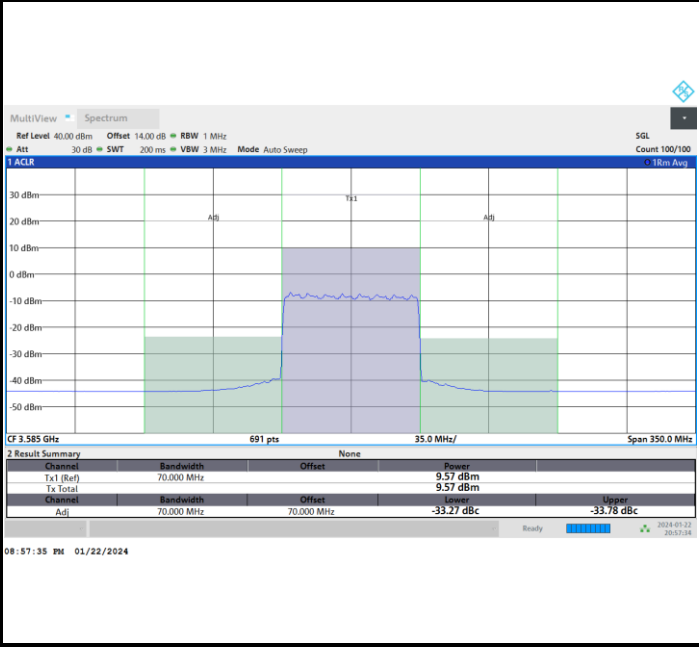

Full RB

FR1 n77 / 70MHz / CP OFDM / 64QAM

Lowest Channel

Full RB

FR1 n77 / 70MHz / CP OFDM / 64QAM

Middle Channel

Full RB