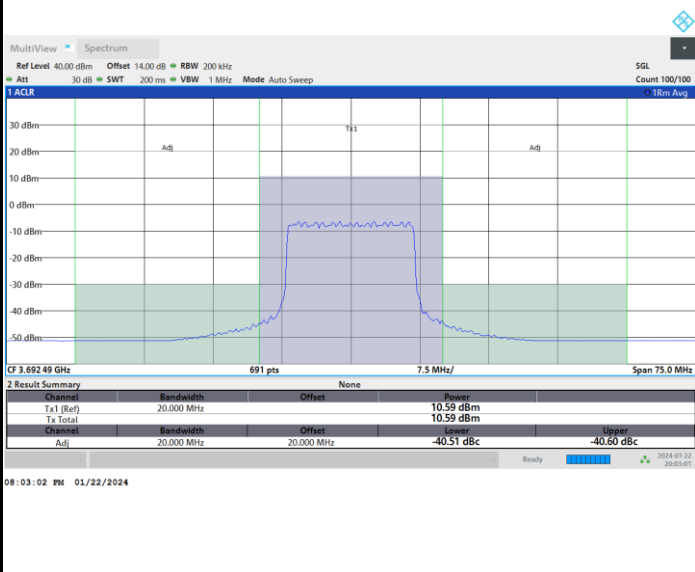

Full RB

FR1 n77 / 15MHz / CP OFDM / 16QAM

Middle Channel

Full RB

FR1 n77 / 15MHz / CP OFDM / 16QAM

Highest Channel

Full RB

FR1 n77 / 15MHz / CP OFDM / 64QAM