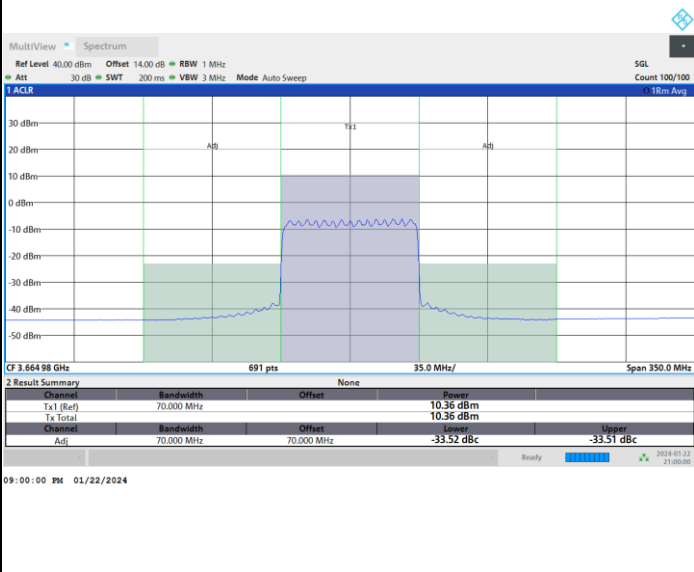

FR1 n77 / 70MHz / CP OFDM / 16QAM

Highest Channel

Full RB