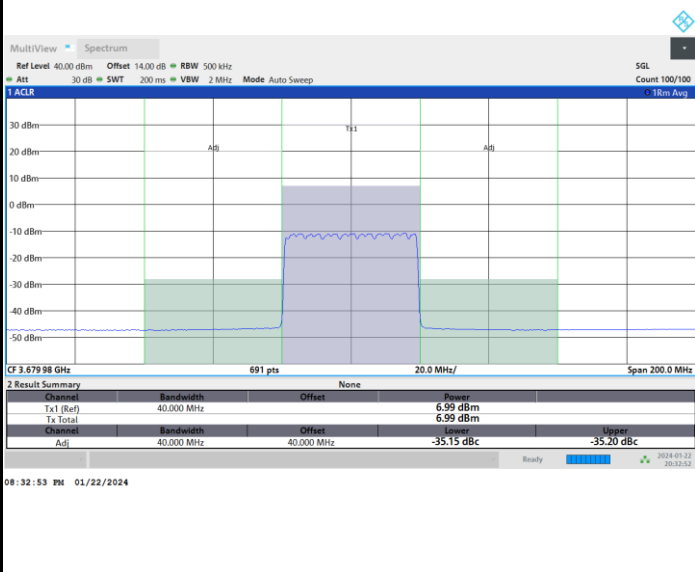

Full RB

FR1 n77 / 40MHz / CP OFDM / 256QAM

Middle Channel

Full RB

FR1 n77 / 40MHz / CP OFDM / 256QAM

Highest Channel

Full RB

FR1 n77 / 50MHz / CP OFDM / QPSK