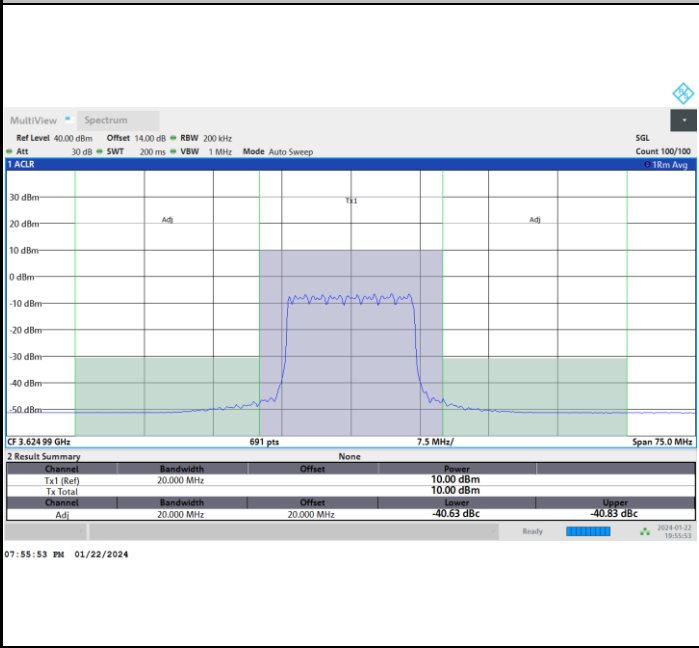

Lowest Channel

Full RB

FR1 n77 / 15MHz / CP OFDM / 64QAM

Middle Channel

Full RB

FR1 n77 / 15MHz / CP OFDM / 64QAM

Highest Channel

Full RB