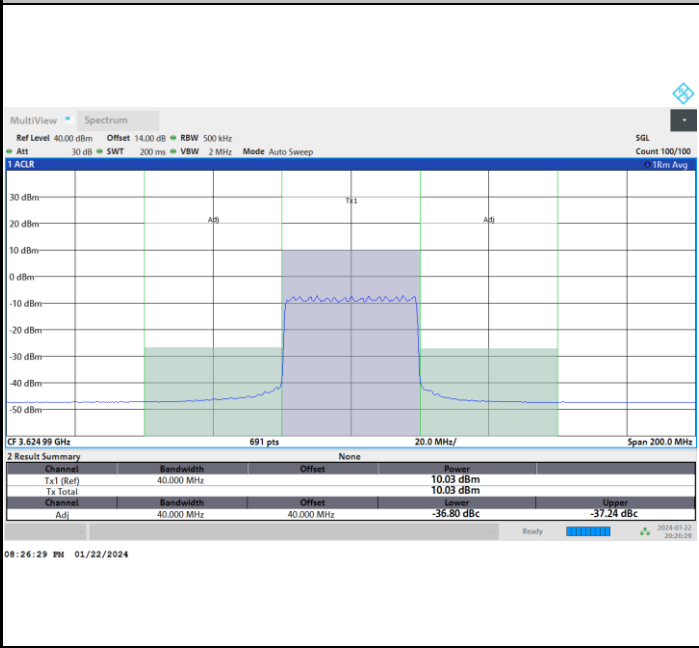

FR1 n77 / 40MHz / CP OFDM / 64QAM

Middle Channel

Full RB