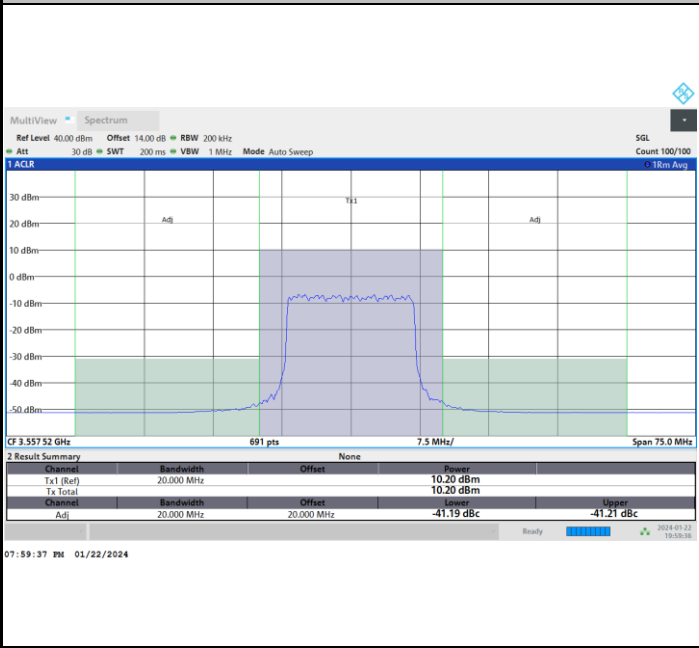

FR1 n77 / 15MHz / CP OFDM / 16QAM

Lowest Channel

Full RB