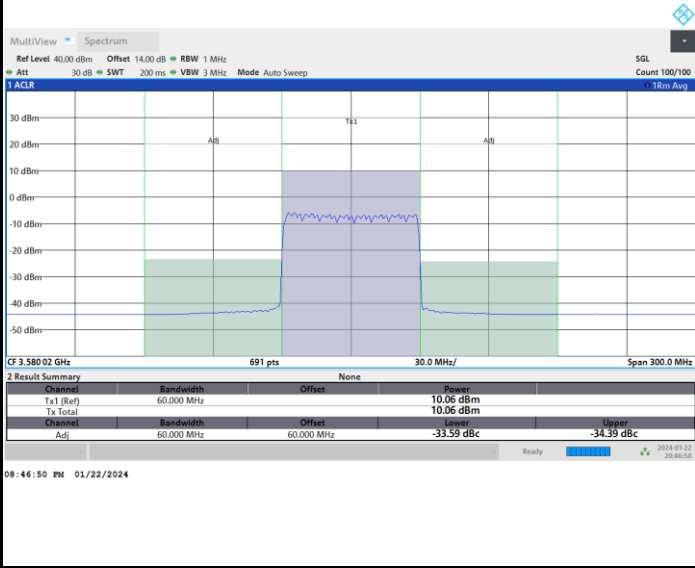

FR1 n77 / 50MHz / CP OFDM / 256QAM

Highest Channel

Full RB

FR1 n77 / 60MHz / CP OFDM / QPSK

Lowest Channel

Full RB

FR1 n77 / 60MHz / CP OFDM / QPSK

Middle Channel