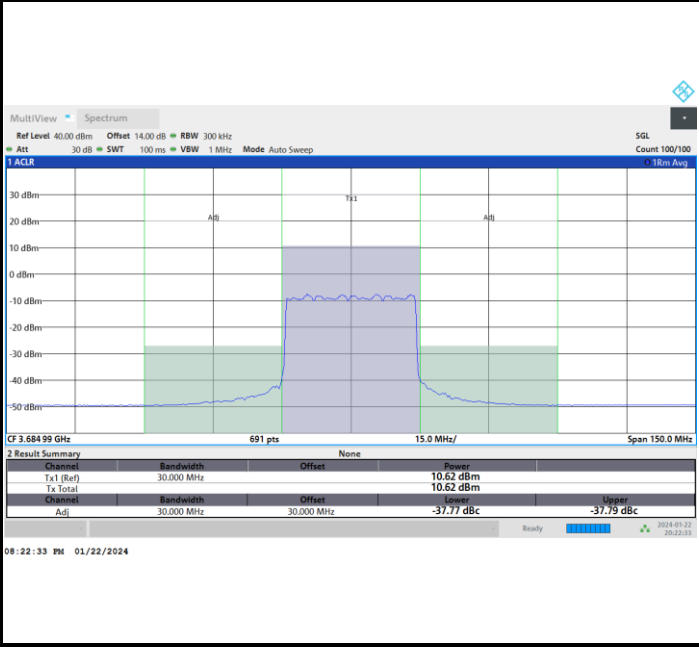

FR1 n77 / 30MHz / CP OFDM / QPSK

Middle Channel

Full RB

FR1 n77 / 30MHz / CP OFDM / QPSK

Highest Channel

Full RB

FR1 n77 / 30MHz / CP OFDM / 16QAM

Lowest Channel