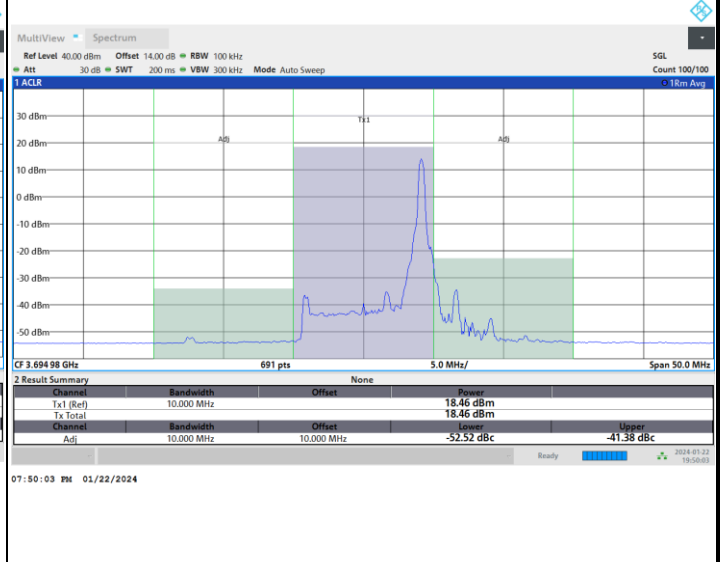

1RBmax

Full RB

FR1 n77 / 10MHz / CP OFDM / 16QAM

Highest Channel

1RB0

1RBmax

Full RB

FR1 n77 / 10MHz / CP OFDM / 64QAM