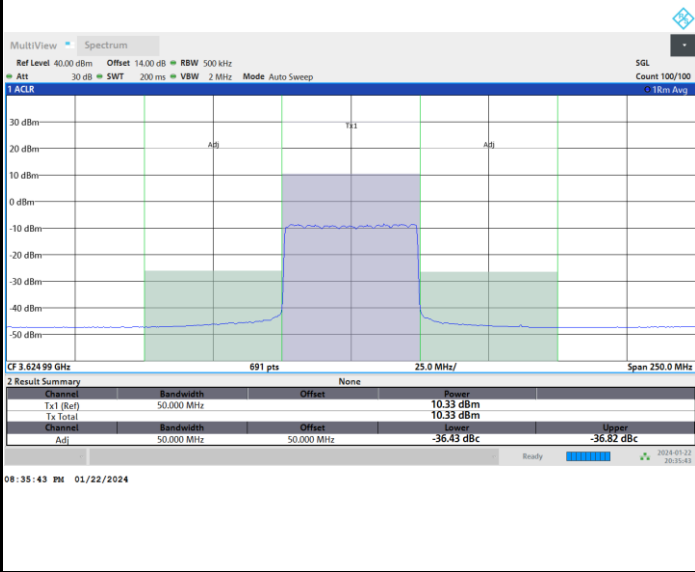

Lowest Channel

Full RB

FR1 n77 / 50MHz / CP OFDM / QPSK

Middle Channel

Full RB

FR1 n77 / 50MHz / CP OFDM / QPSK

Highest Channel

Full RB