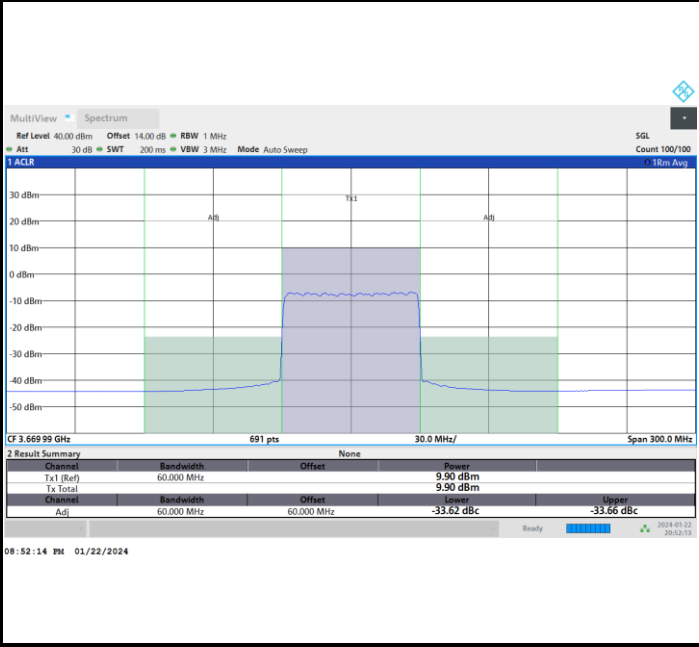

FR1 n77 / 60MHz / CP OFDM / 64QAM

Middle Channel

Full RB

FR1 n77 / 60MHz / CP OFDM / 64QAM

Highest Channel

Full RB

FR1 n77 / 60MHz / CP OFDM / 256QAM

Lowest Channel