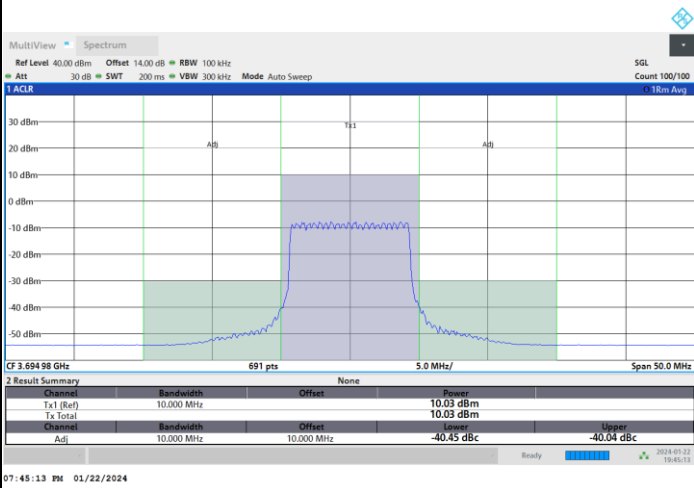

Full RB

FR1 n77 / 10MHz / CP OFDM / 64QAM

Highest Channel

1RB0

1RBmax

Full RB

FR1 n77 / 10MHz / CP OFDM / 256QAM

Lowest Channel