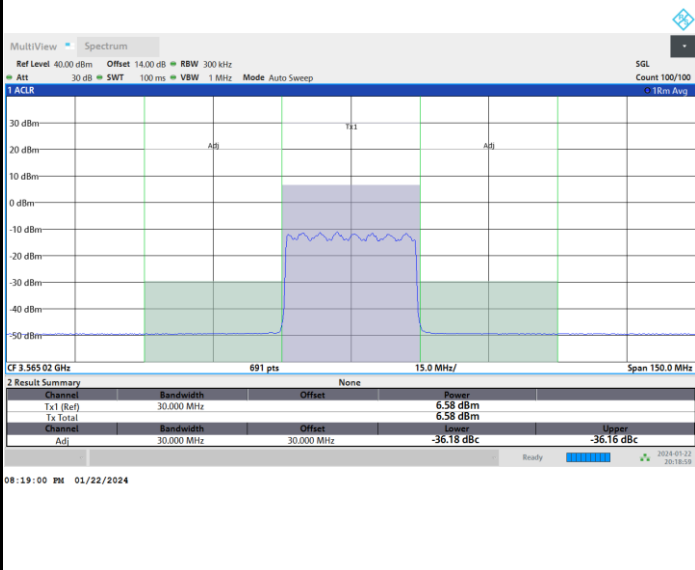

FR1 n77 / 30MHz / CP OFDM / 256QAM

Lowest Channel

Full RB