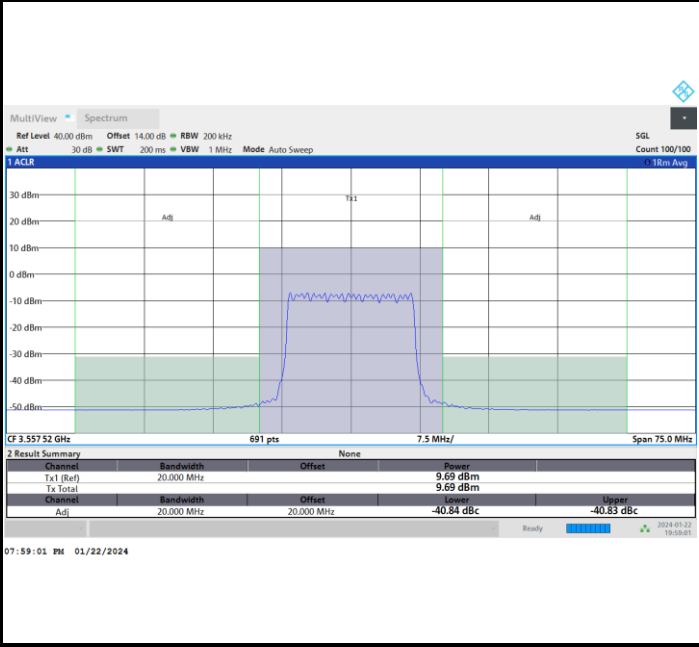

FR1 n77 / 15MHz / CP OFDM / 64QAM

Lowest Channel

Full RB