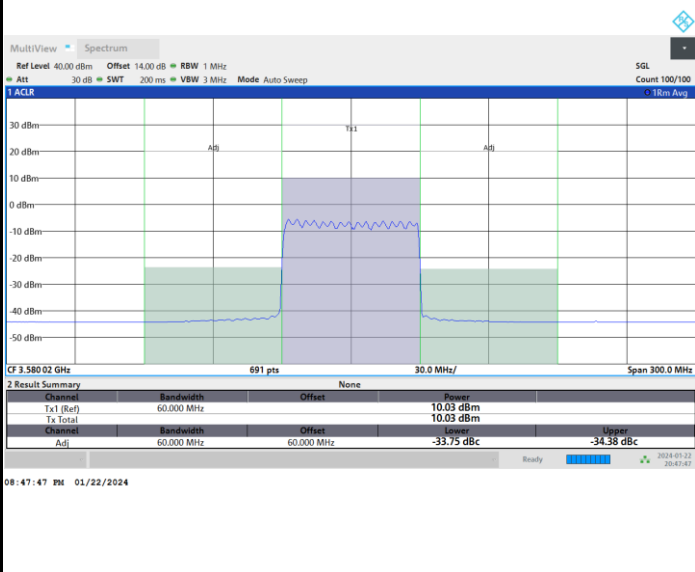

Full RB

FR1 n77 / 60MHz / CP OFDM / QPSK

Highest Channel

Full RB

FR1 n77 / 60MHz / CP OFDM / 16QAM

Lowest Channel

Full RB

FR1 n77 / 60MHz / CP OFDM / 16QAM