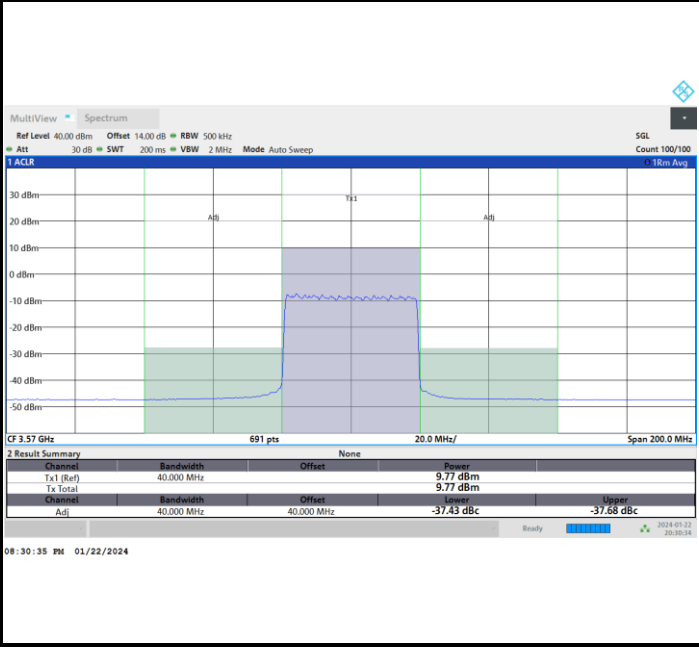

FR1 n77 / 40MHz / CP OFDM / 16QAM

Highest Channel

Full RB

FR1 n77 / 40MHz / CP OFDM / 64QAM

Lowest Channel

Full RB

FR1 n77 / 40MHz / CP OFDM / 64QAM

Middle Channel