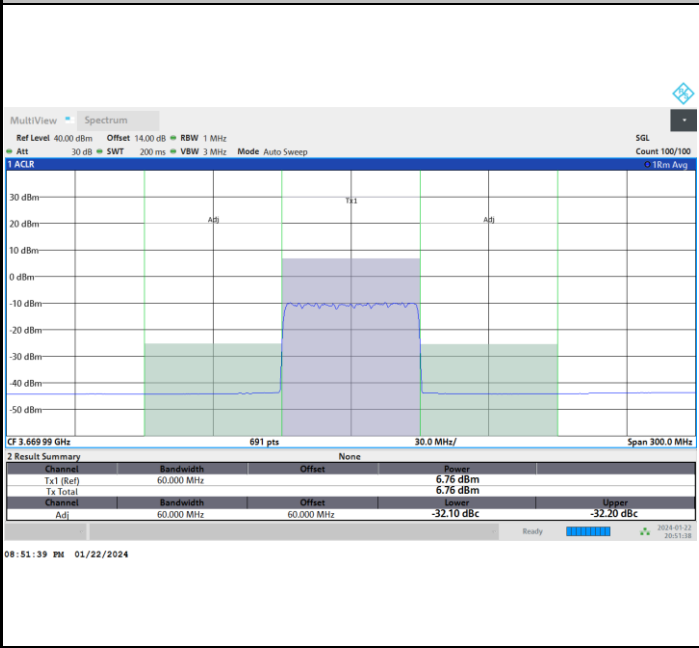

Full RB

FR1 n77 / 60MHz / CP OFDM / 256QAM

Middle Channel

Full RB

FR1 n77 / 60MHz / CP OFDM / 256QAM

Highest Channel

Full RB

FR1 n77 / 70MHz / CP OFDM / QPSK