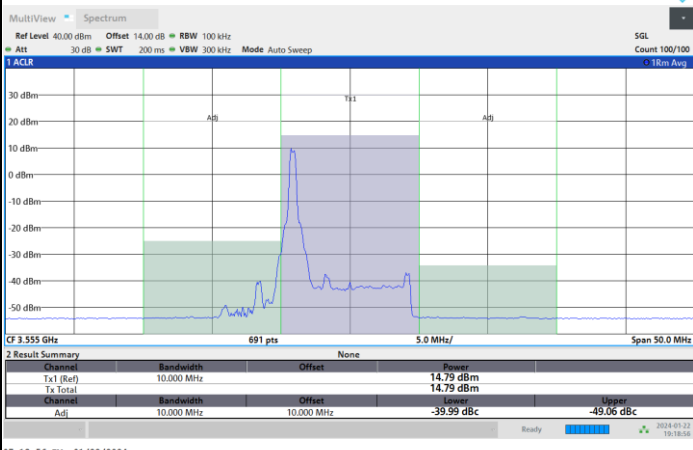

FR1 n77 / 10MHz / CP OFDM / 256QAM

Lowest Channel

1RB0

1RBmax