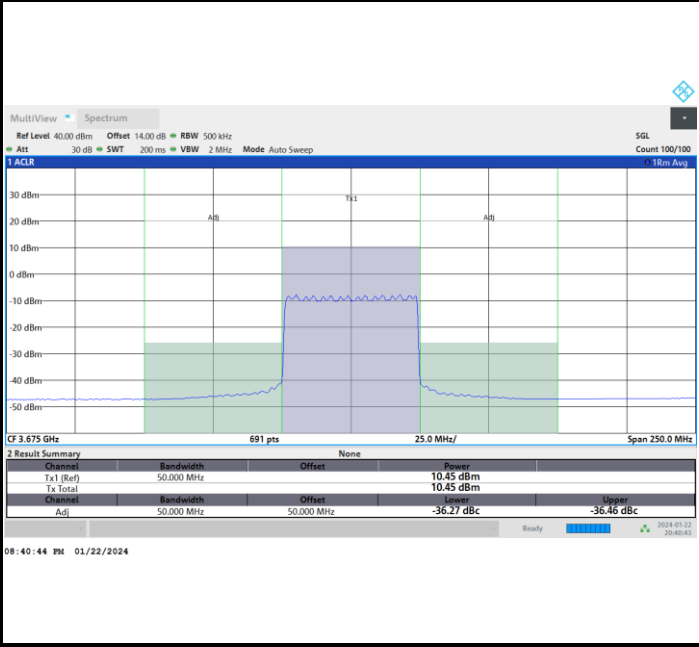

Lowest Channel

Full RB

FR1 n77 / 50MHz / CP OFDM / QPSK

Middle Channel

Full RB

FR1 n77 / 50MHz / CP OFDM / QPSK

Highest Channel

Full RB