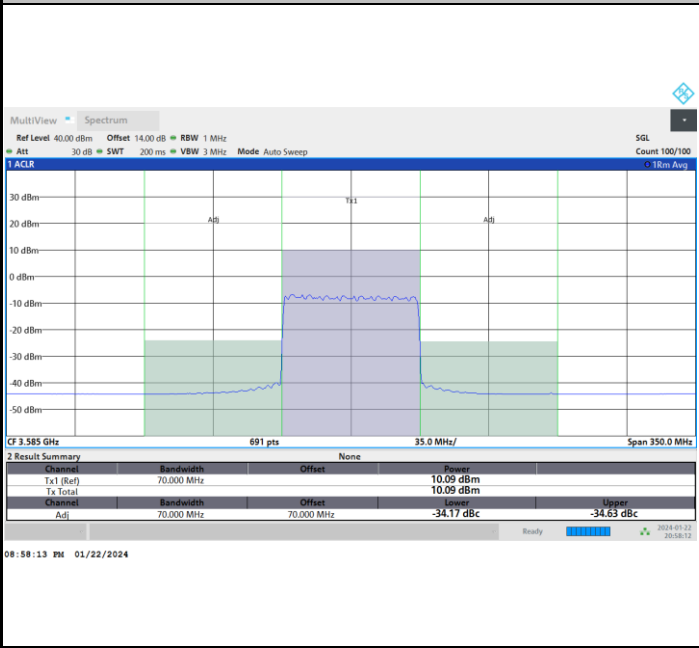

FR1 n77 / 70MHz / CP OFDM / 16QAM

Lowest Channel

Full RB