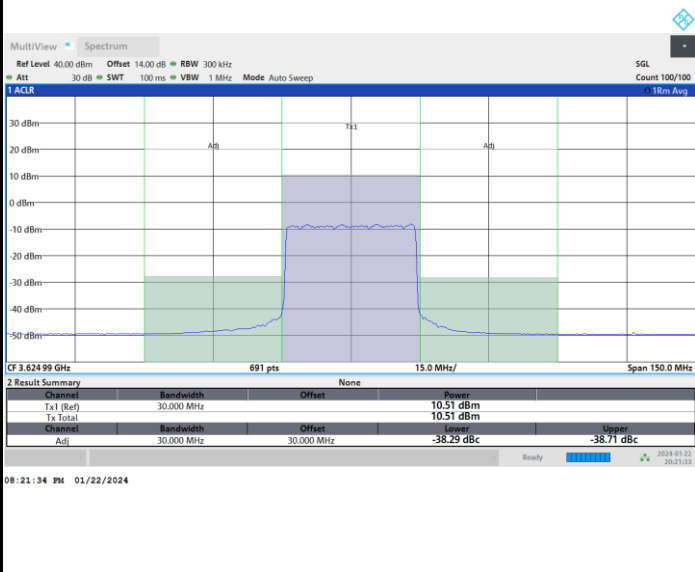

FR1 n77 / 30MHz / CP OFDM / QPSK

Middle Channel

Full RB