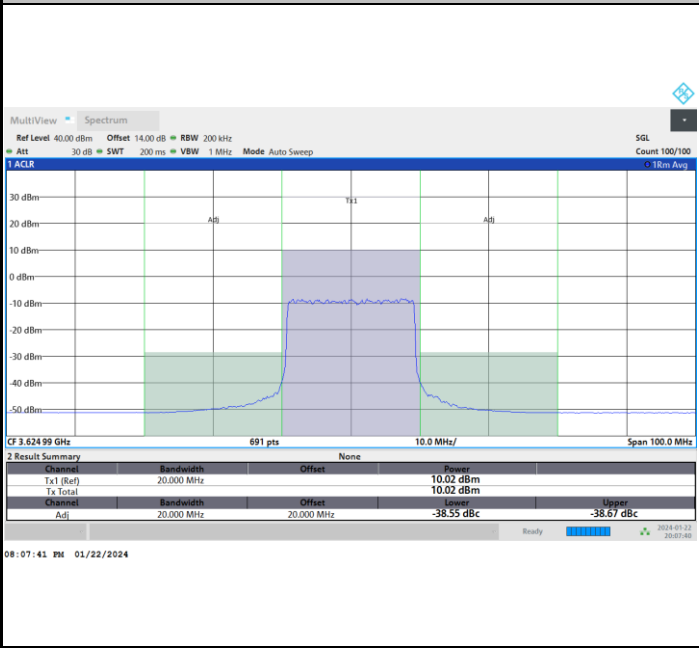

FR1 n77 / 20MHz / CP OFDM / 64QAM

Middle Channel

Full RB