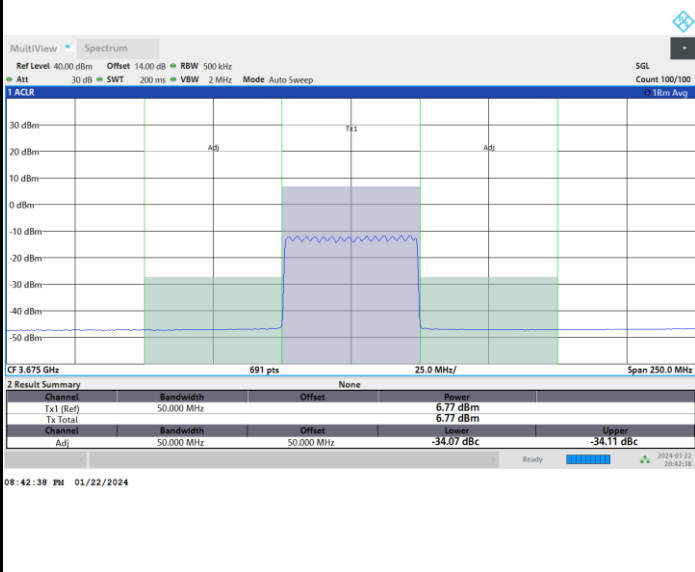

FR1 n77 / 50MHz / CP OFDM / 256QAM

Highest Channel

Full RB