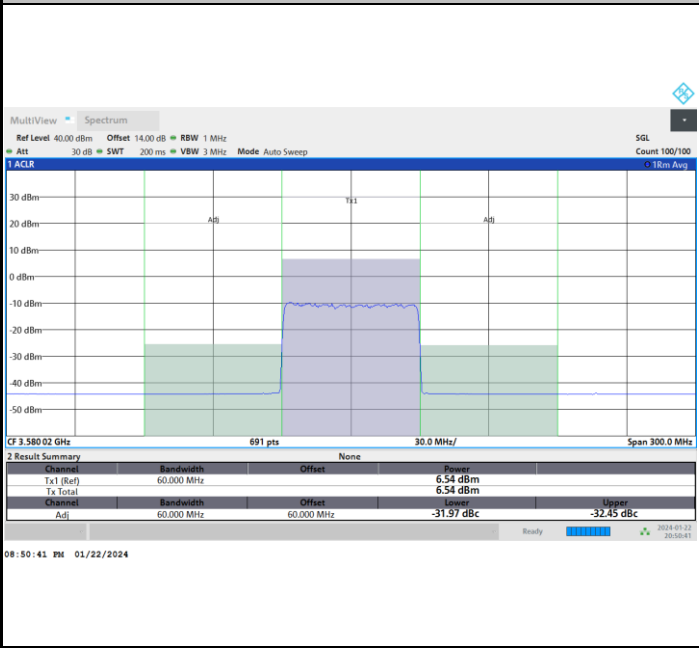

FR1 n77 / 60MHz / CP OFDM / 256QAM

Lowest Channel

Full RB