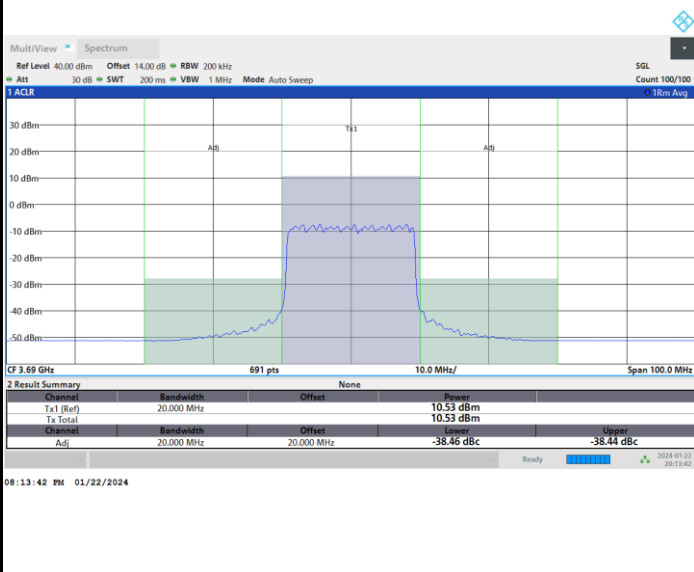

FR1 n77 / 20MHz / CP OFDM / 16QAM

Highest Channel

Full RB