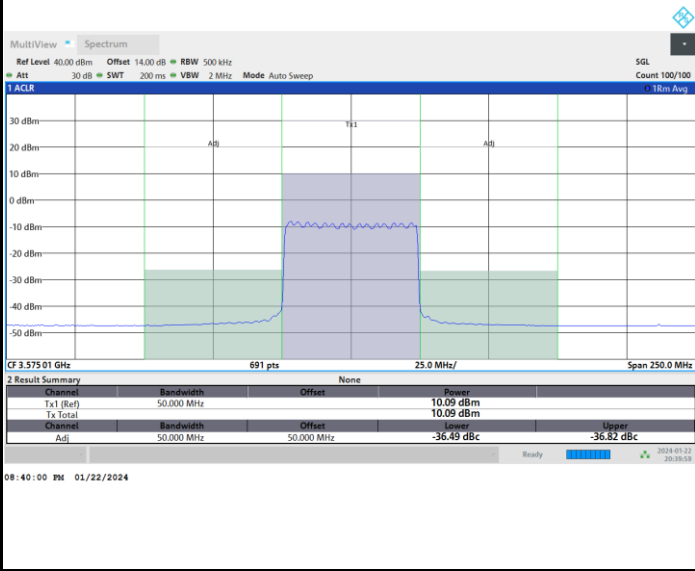

FR1 n77 / 50MHz / CP OFDM / QPSK

Lowest Channel

Full RB