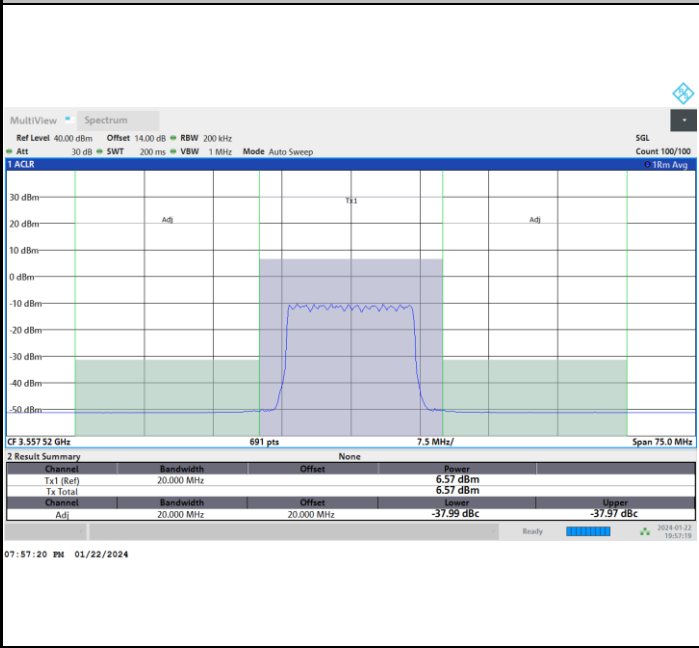

FR1 n77 / 15MHz / CP OFDM / 256QAM

Lowest Channel

Full RB