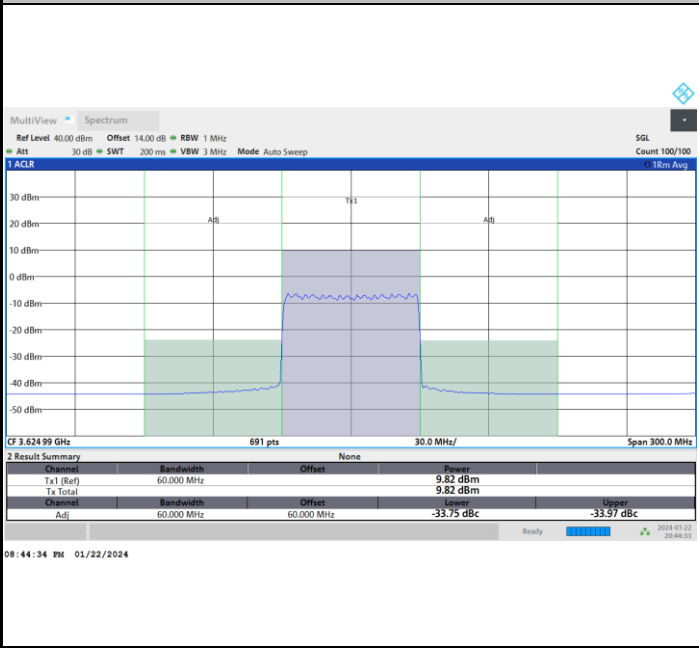

FR1 n77 / 60MHz / CP OFDM / 64QAM

Middle Channel

Full RB