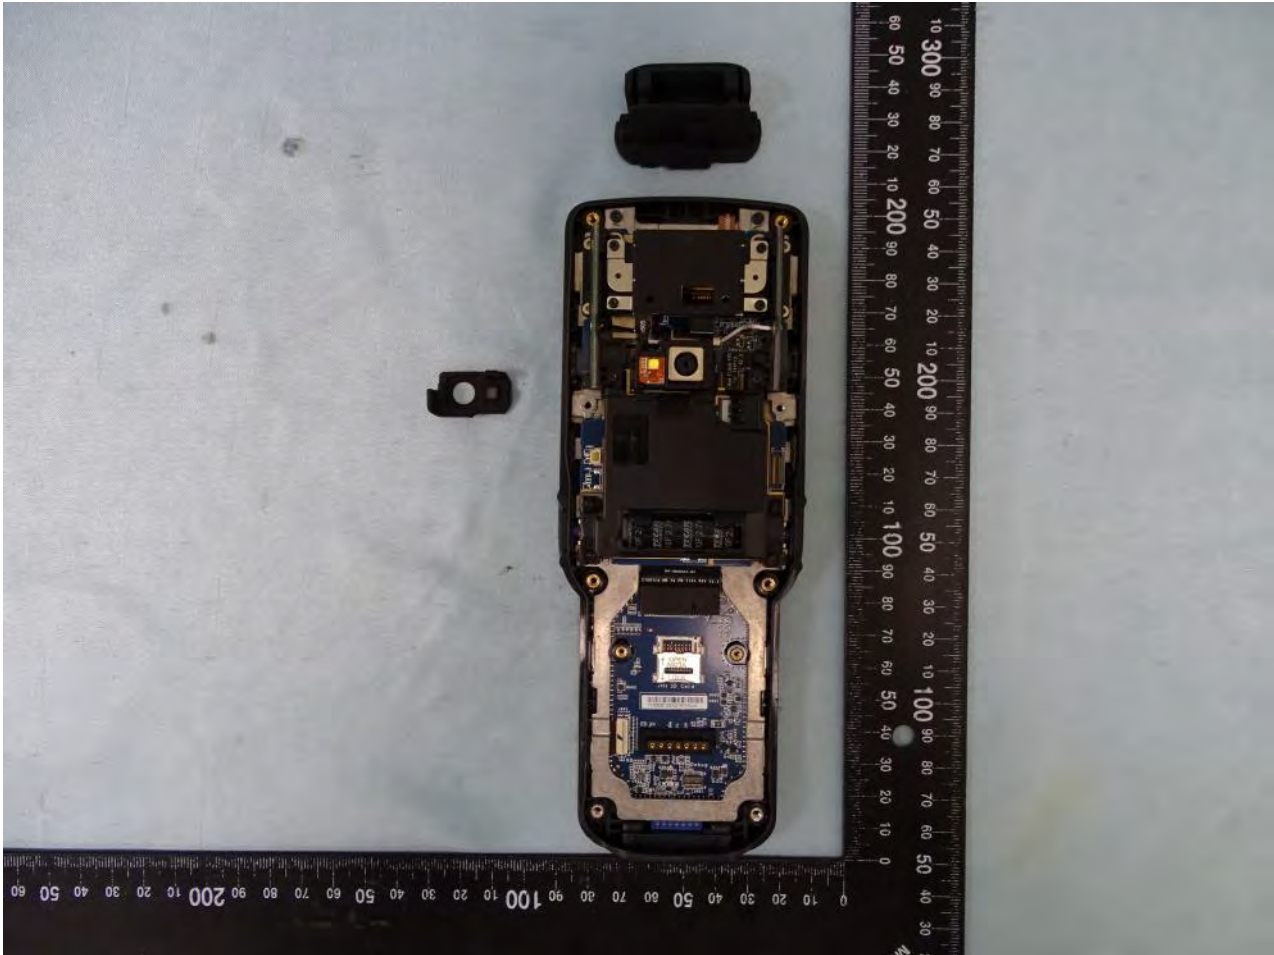

Brand Name: Zebra / Model Name: MC330L

Brand Name: Zebra / Model Name: MC330L

Brand Name: Zebra / Model Name: MC330L

Brand Name: Zebra / Model Name: MC330L

SKU 6

Brand Name: Zebra / Model Name: MC330L

Brand Name: Zebra / Model Name: MC330L

Brand Name: Zebra / Model Name: MC330L

Brand Name: Zebra / Model Name: MC330L

Brand Name: Zebra / Model Name: MC330L

Brand Name: Zebra / Model Name: MC330L

Brand Name: Zebra / Model Name: MC330L

Brand Name: Zebra / Model Name: MC330L