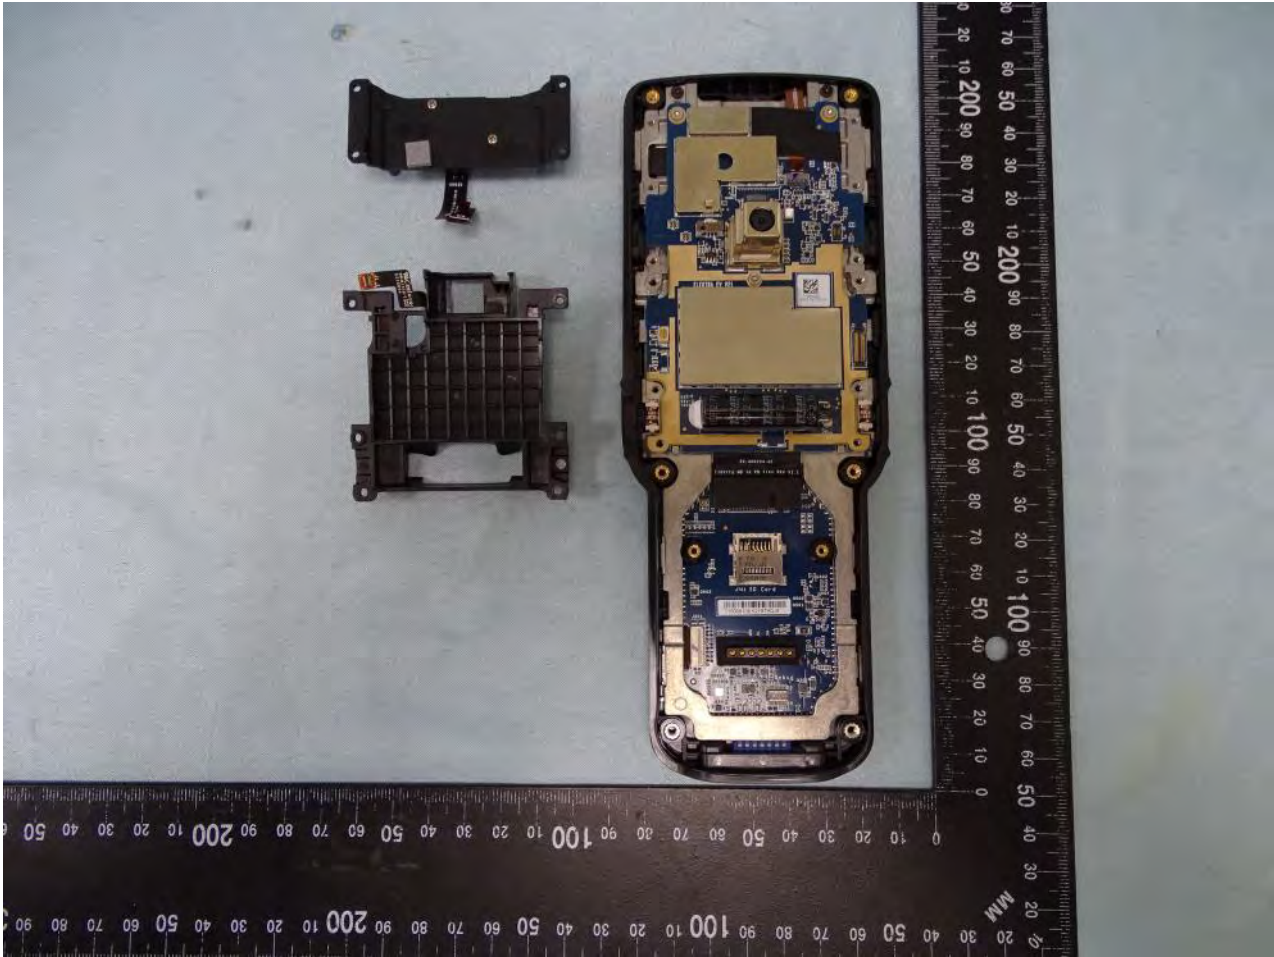

Brand Name: Zebra / Model Name: MC330L

Brand Name: Zebra / Model Name: MC330L

Brand Name: Zebra / Model Name: MC330L

Brand Name: Zebra / Model Name: MC330L

Brand Name: Zebra / Model Name: MC330L

Brand Name: Zebra / Model Name: MC330L

Brand Name: Zebra / Model Name: MC330L

Brand Name: Zebra / Model Name: MC330L

Brand Name: Zebra / Model Name: MC330L

Brand Name: Zebra / Model Name: MC330L

SKU 6

Brand Name: Zebra / Model Name: MC330L

Brand Name: Zebra / Model Name: MC330L