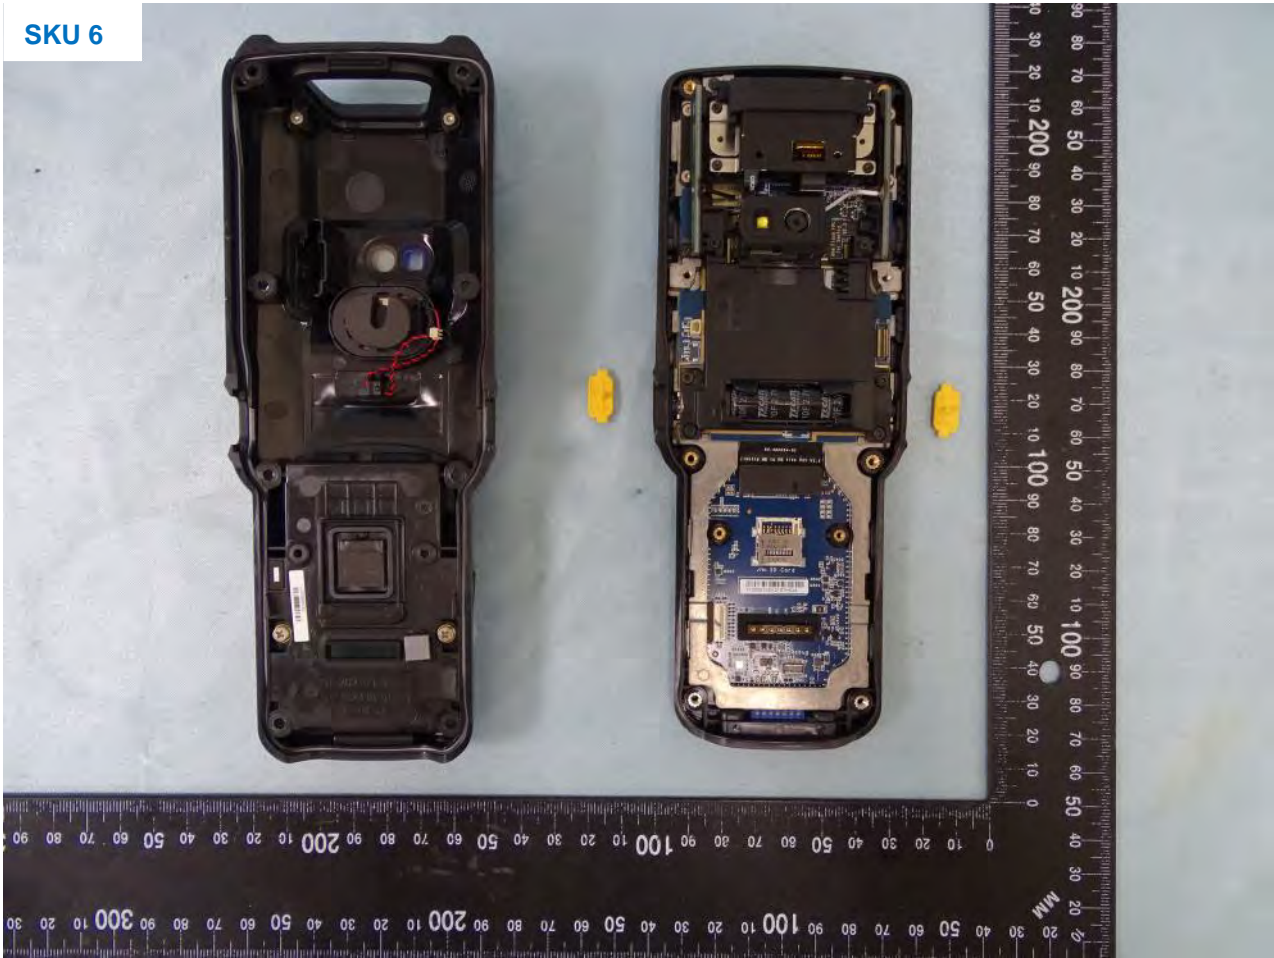

Brand Name: Zebra / Model Name: MC330L

Brand Name: Zebra / Model Name: MC330L

Brand Name: Zebra / Model Name: MC330L

Brand Name: Zebra / Model Name: MC330L

SKU 6

Brand Name: Zebra / Model Name: MC330L

Brand Name: Zebra / Model Name: MC330L