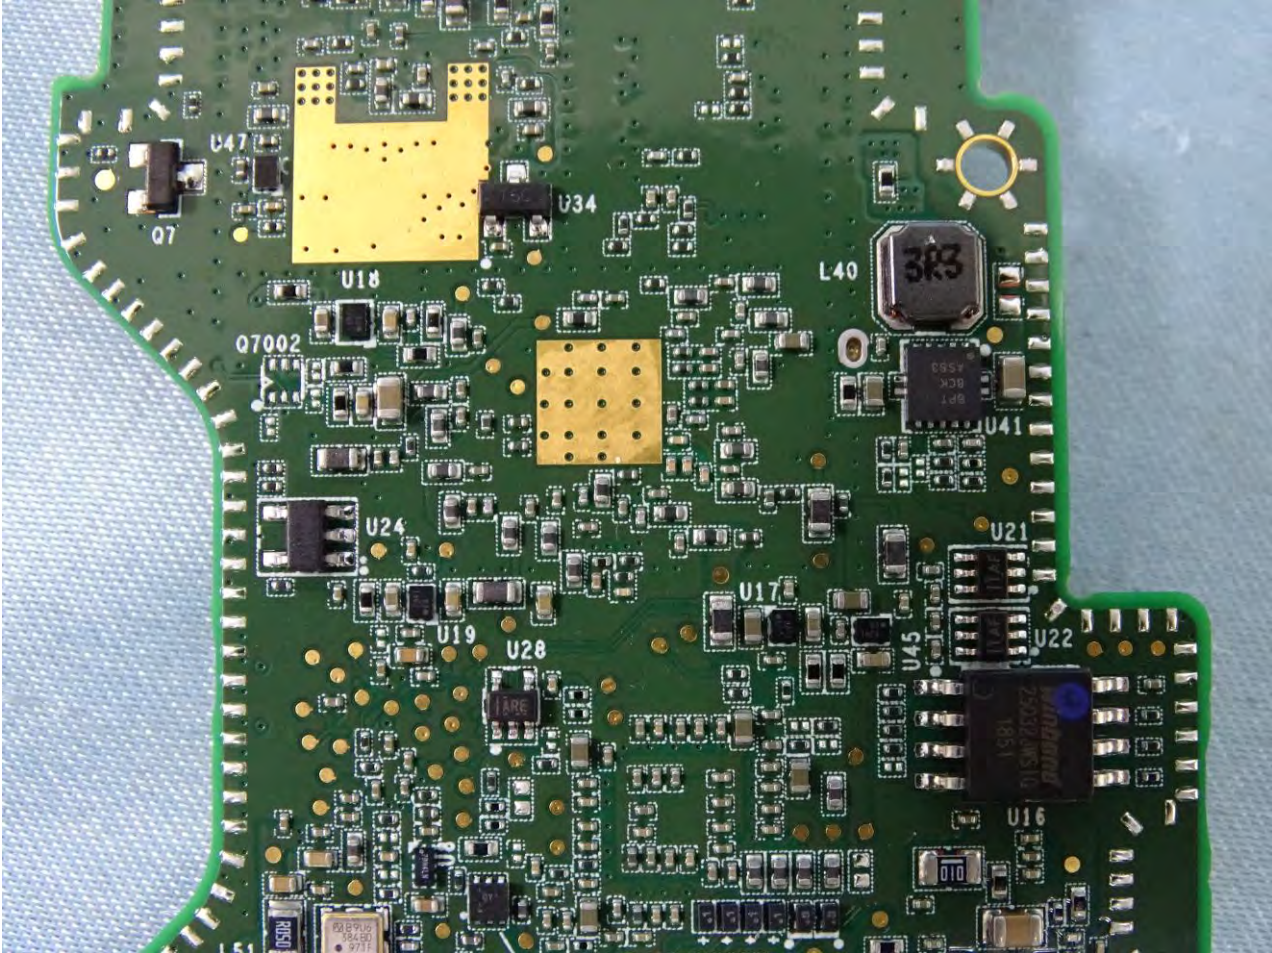

3. Internal Photograph of EUT

Brand Name: Zebra / Model Name: MC3300U

Brand Name: Zebra / Model Name: MC3300U

Brand Name: Zebra / Model Name: MC3300U

SKU 1, SKU 7, and SKU 13

Brand Name: Zebra / Model Name: MC3300U

Brand Name: Zebra / Model Name: MC3300U

Brand Name: Zebra / Model Name: MC3300U

Brand Name: Zebra / Model Name: MC3300U

Brand Name: Zebra / Model Name: MC3300U

Brand Name: Zebra / Model Name: MC3300U

Brand Name: Zebra / Model Name: MC3300U