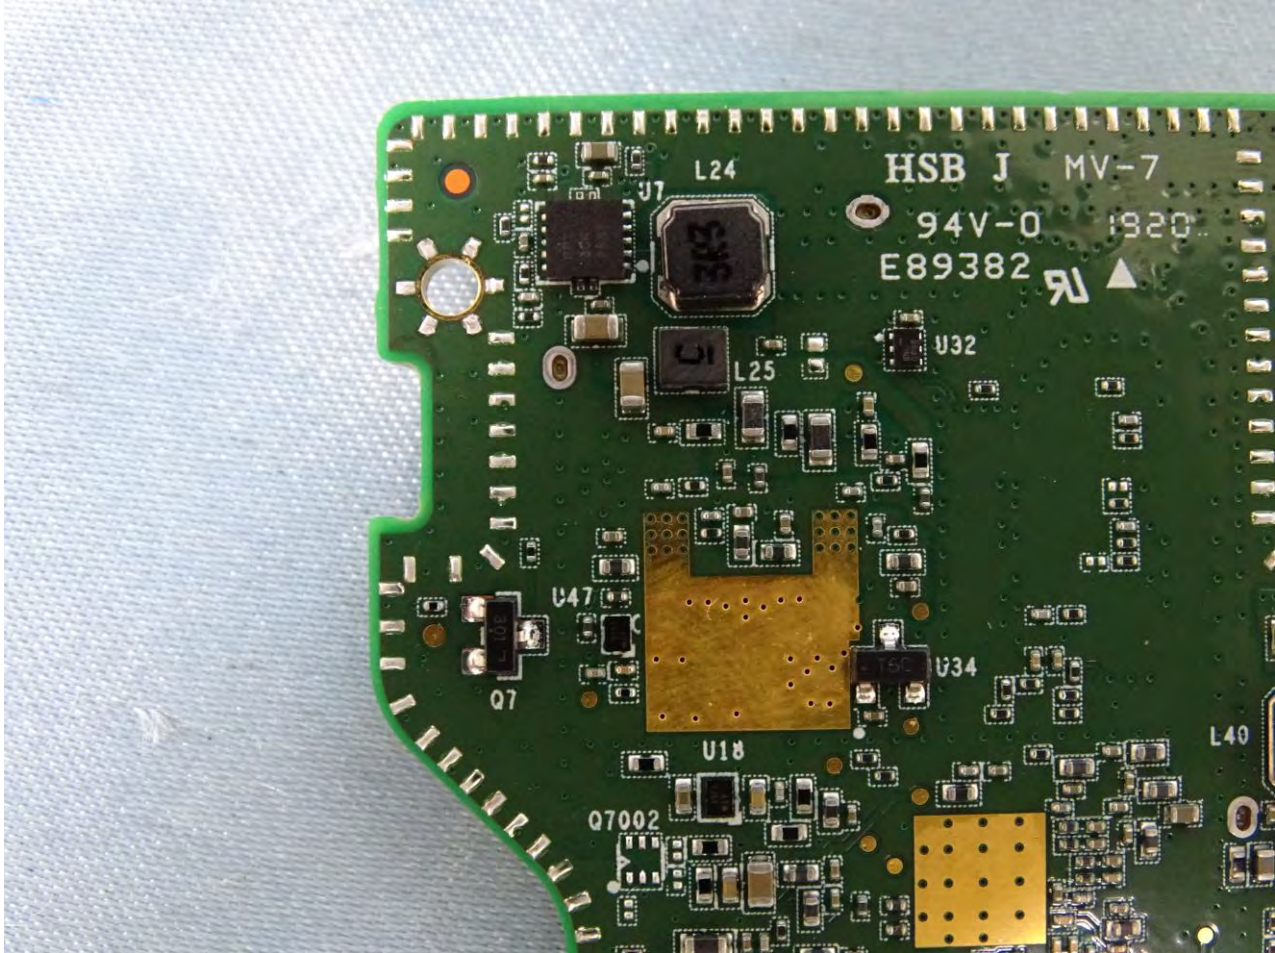

3. Internal Photograph of EUT

Brand Name: Zebra / Model Name: MC3300U

Brand Name: Zebra / Model Name: MC3300U

Brand Name: Zebra / Model Name: MC3300U

SKU 1, SKU 7, and SKU 13

Brand Name: Zebra / Model Name: MC3300U

Brand Name: Zebra / Model Name: MC3300U

Brand Name: Zebra / Model Name: MC3300U

Brand Name: Zebra / Model Name: MC3300U

Brand Name: Zebra / Model Name: MC3300U

Brand Name: Zebra / Model Name: MC3300U

Brand Name: Zebra / Model Name: MC3300U