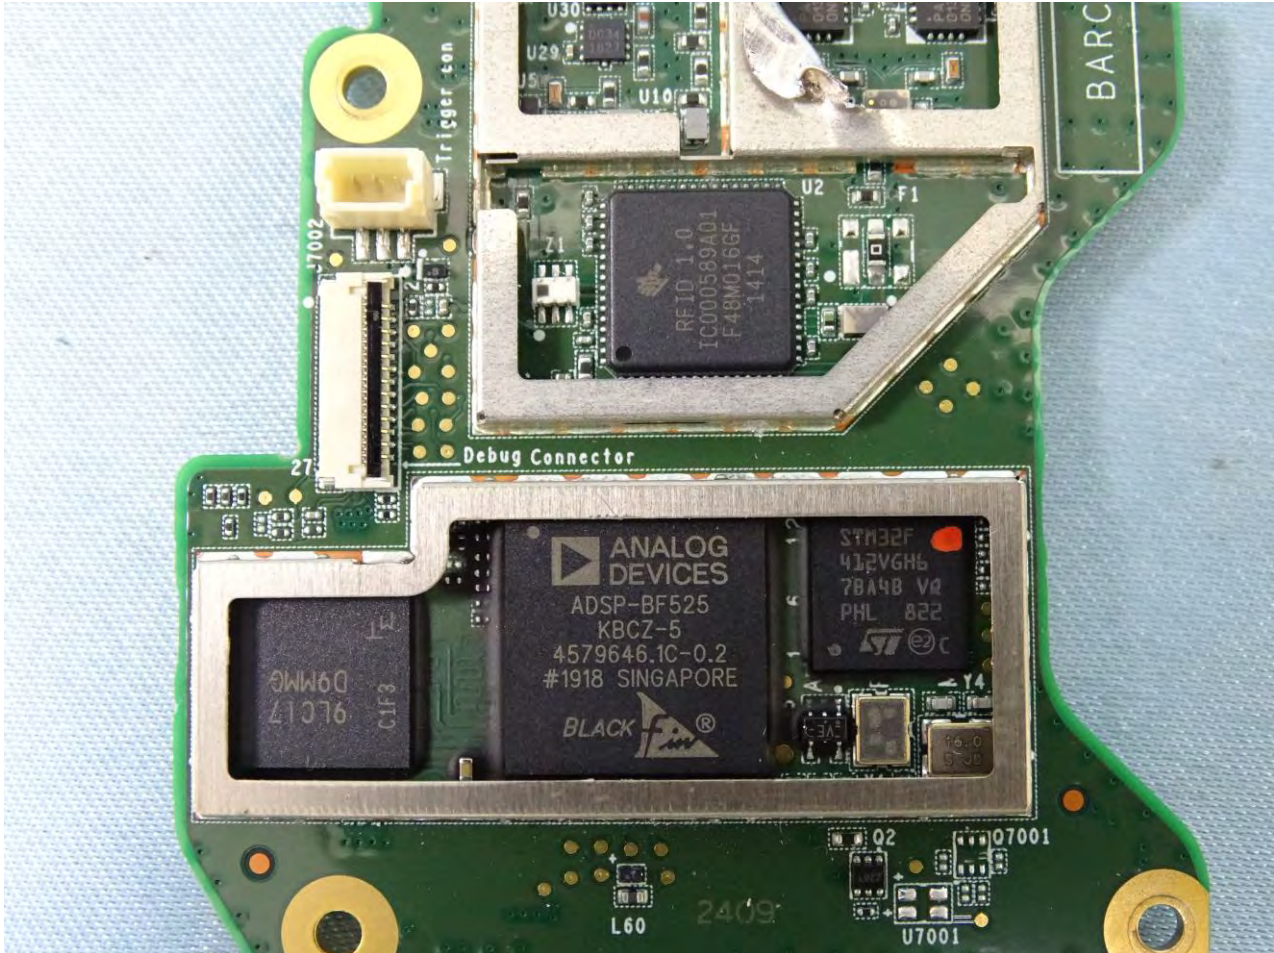

3. Internal Photograph of EUT

Brand Name: Zebra / Model Name: MC3300U

Brand Name: Zebra / Model Name: MC3300U

Brand Name: Zebra / Model Name: MC3300U

SKU 1, SKU 7, and SKU 13

Brand Name: Zebra / Model Name: MC3300U

Brand Name: Zebra / Model Name: MC3300U

Brand Name: Zebra / Model Name: MC3300U

Brand Name: Zebra / Model Name: MC3300U

Brand Name: Zebra / Model Name: MC3300U

Brand Name: Zebra / Model Name: MC3300U

Brand Name: Zebra / Model Name: MC3300U