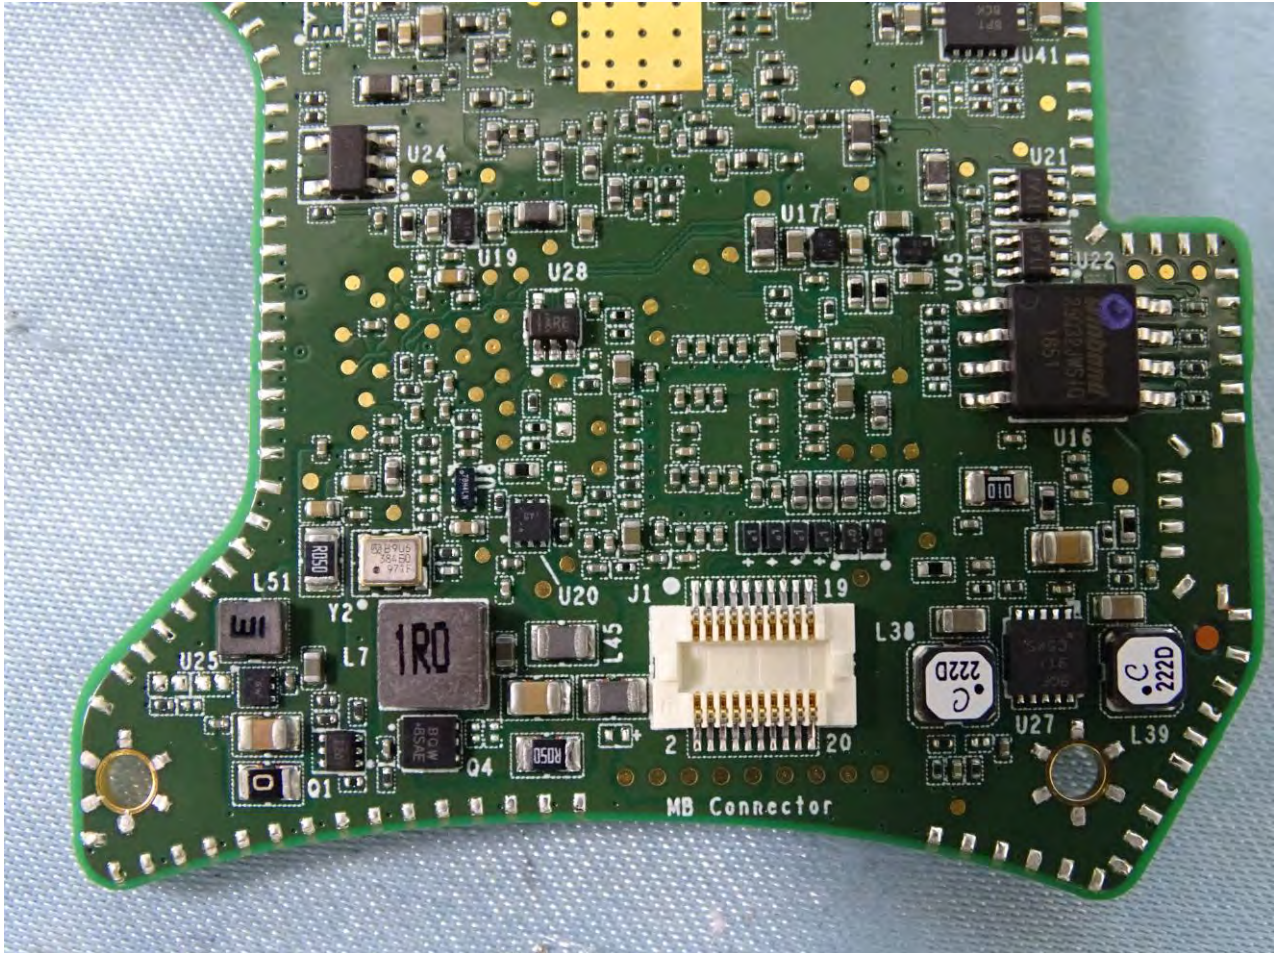

3. Internal Photograph of EUT

Brand Name: Zebra / Model Name: MC3300U

Brand Name: Zebra / Model Name: MC3300U

Brand Name: Zebra / Model Name: MC3300U

SKU 1, SKU 7, and SKU 13

Brand Name: Zebra / Model Name: MC3300U

Brand Name: Zebra / Model Name: MC3300U

Brand Name: Zebra / Model Name: MC3300U

Brand Name: Zebra / Model Name: MC3300U

Brand Name: Zebra / Model Name: MC3300U

Brand Name: Zebra / Model Name: MC3300U

Brand Name: Zebra / Model Name: MC3300U