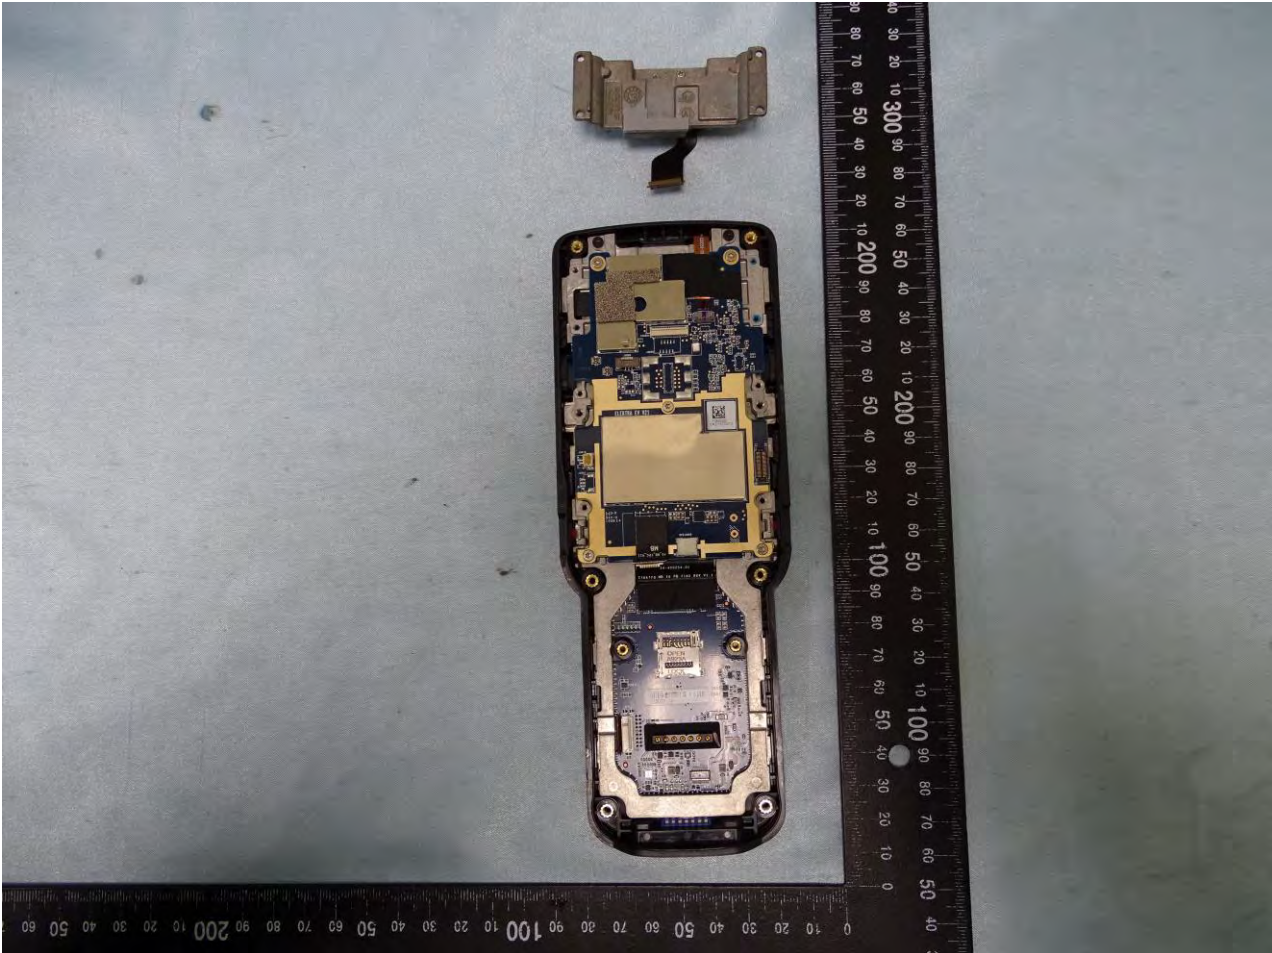

3. Internal Photograph of EUT

Brand Name: Zebra / Model Name: MC3300U

Brand Name: Zebra / Model Name: MC3300U

Brand Name: Zebra / Model Name: MC3300U

SKU 1, SKU 7, and SKU 13

Brand Name: Zebra / Model Name: MC3300U

Brand Name: Zebra / Model Name: MC3300U

Brand Name: Zebra / Model Name: MC3300U

Brand Name: Zebra / Model Name: MC3300U

Brand Name: Zebra / Model Name: MC3300U

Brand Name: Zebra / Model Name: MC3300U

Brand Name: Zebra / Model Name: MC3300U