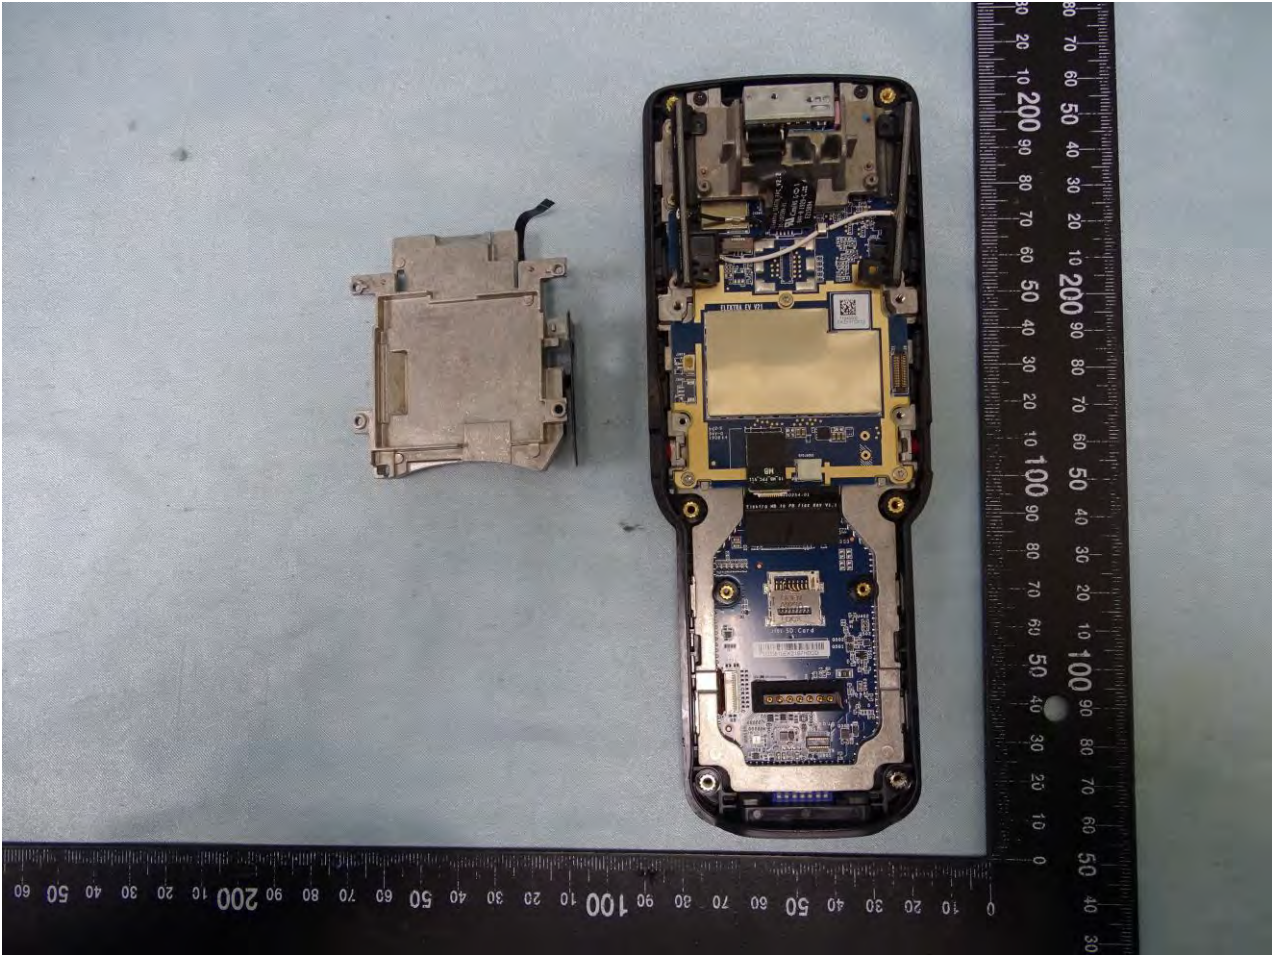

3. Internal Photograph of EUT

Brand Name: Zebra / Model Name: MC3300U

Brand Name: Zebra / Model Name: MC3300U

Brand Name: Zebra / Model Name: MC3300U

SKU 1, SKU 7, and SKU 13

Brand Name: Zebra / Model Name: MC3300U

Brand Name: Zebra / Model Name: MC3300U

Brand Name: Zebra / Model Name: MC3300U

Brand Name: Zebra / Model Name: MC3300U

Brand Name: Zebra / Model Name: MC3300U

Brand Name: Zebra / Model Name: MC3300U

Brand Name: Zebra / Model Name: MC3300U