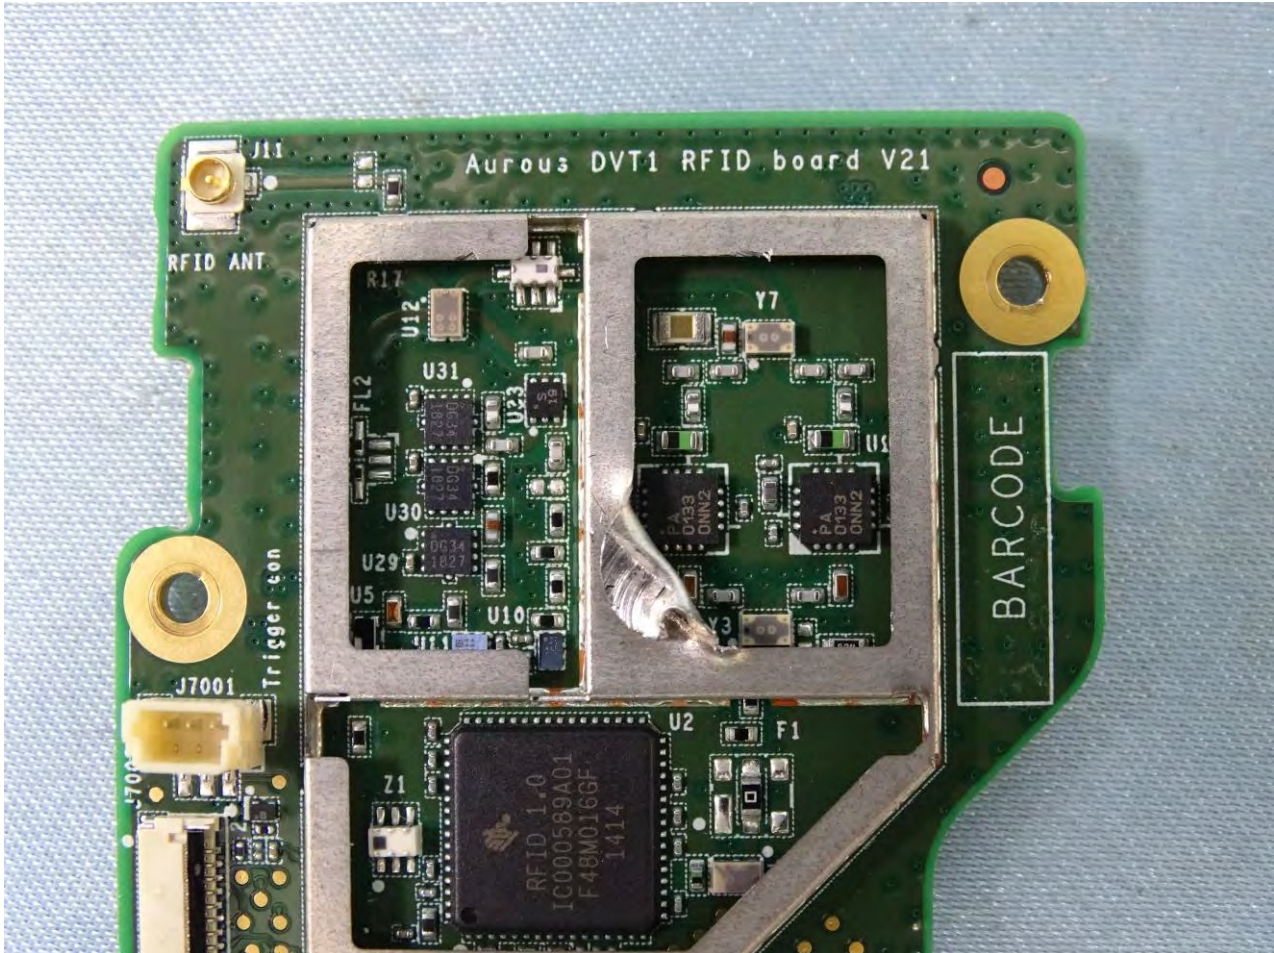

3. Internal Photograph of EUT

Brand Name: Zebra / Model Name: MC3300U

Brand Name: Zebra / Model Name: MC3300U

Brand Name: Zebra / Model Name: MC3300U

SKU 1, SKU 7, and SKU 13

Brand Name: Zebra / Model Name: MC3300U

Brand Name: Zebra / Model Name: MC3300U

Brand Name: Zebra / Model Name: MC3300U

Brand Name: Zebra / Model Name: MC3300U

Brand Name: Zebra / Model Name: MC3300U

Brand Name: Zebra / Model Name: MC3300U

Brand Name: Zebra / Model Name: MC3300U