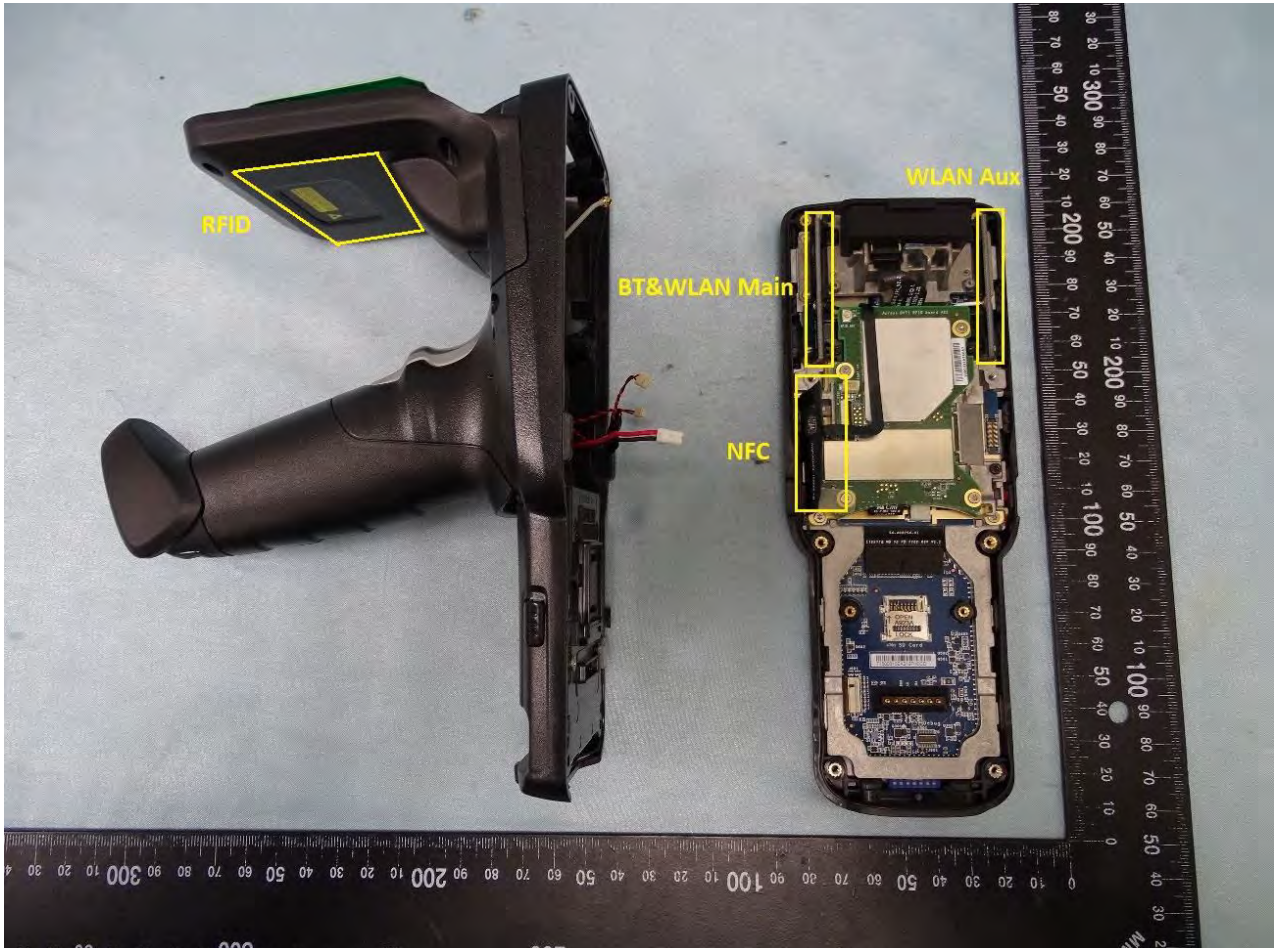

3. Internal Photograph of EUT

Brand Name: Zebra / Model Name: MC3300U

Brand Name: Zebra / Model Name: MC3300U

Brand Name: Zebra / Model Name: MC3300U

SKU 1, SKU 7, and SKU 13

Brand Name: Zebra / Model Name: MC3300U

Brand Name: Zebra / Model Name: MC3300U

Brand Name: Zebra / Model Name: MC3300U

Brand Name: Zebra / Model Name: MC3300U

Brand Name: Zebra / Model Name: MC3300U

Brand Name: Zebra / Model Name: MC3300U

Brand Name: Zebra / Model Name: MC3300U