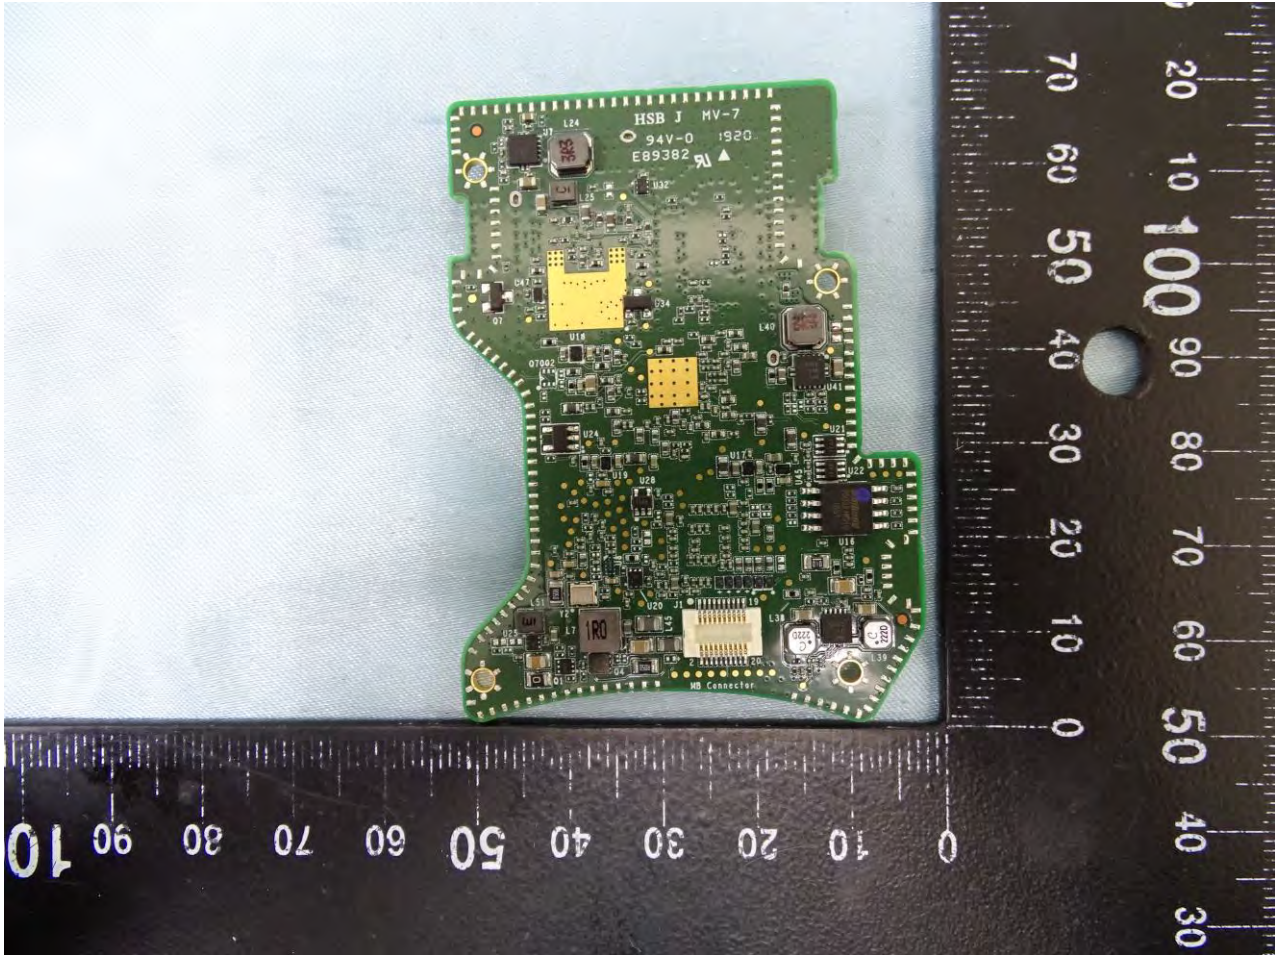

3. Internal Photograph of EUT

Brand Name: Zebra / Model Name: MC3300U

Brand Name: Zebra / Model Name: MC3300U

Brand Name: Zebra / Model Name: MC3300U

SKU 1, SKU 7, and SKU 13

Brand Name: Zebra / Model Name: MC3300U

Brand Name: Zebra / Model Name: MC3300U

Brand Name: Zebra / Model Name: MC3300U

Brand Name: Zebra / Model Name: MC3300U

Brand Name: Zebra / Model Name: MC3300U

Brand Name: Zebra / Model Name: MC3300U

Brand Name: Zebra / Model Name: MC3300U