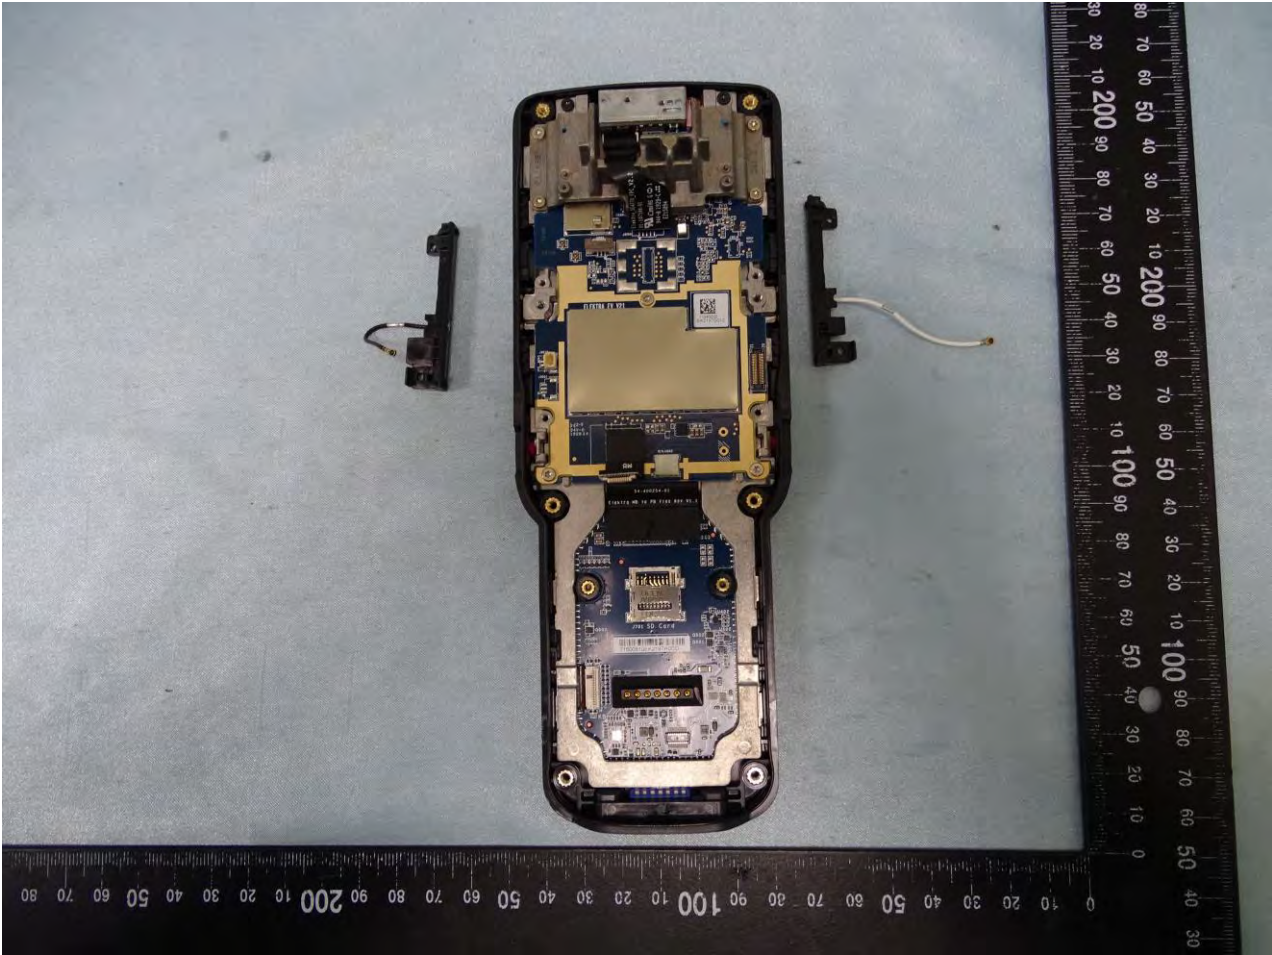

3. Internal Photograph of EUT

Brand Name: Zebra / Model Name: MC3300U

Brand Name: Zebra / Model Name: MC3300U

Brand Name: Zebra / Model Name: MC3300U

SKU 1, SKU 7, and SKU 13

Brand Name: Zebra / Model Name: MC3300U

Brand Name: Zebra / Model Name: MC3300U

Brand Name: Zebra / Model Name: MC3300U

Brand Name: Zebra / Model Name: MC3300U

Brand Name: Zebra / Model Name: MC3300U

Brand Name: Zebra / Model Name: MC3300U

Brand Name: Zebra / Model Name: MC3300U