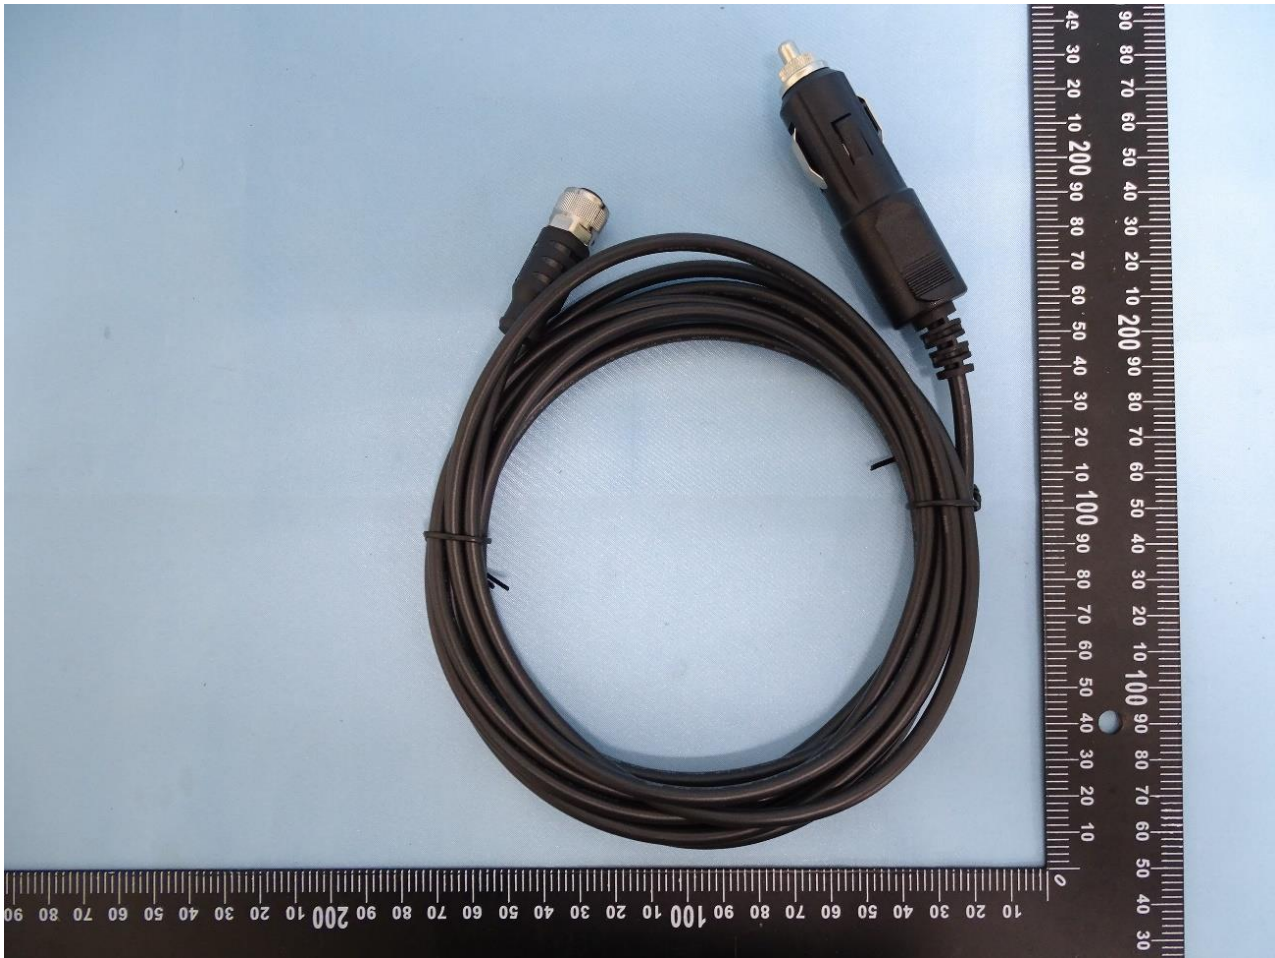

Indoor AC-DC PSU

PoE adaptor

Cable, 3-way USB Splitter

CHIMERA ETHERNET CABLE 5M

CHIMERA ETHERNET CABLE 15M

Cable, GPIO

Cable, AC-DC Power Supply Input (IEC plug)

Cable, AC-DC Power Supply Input (Flying Leads)

Cable, 12V (Cigarette Lighter) Power Adapter, 3.5 meter

Cable, Power Supply Output Adapter, 3.5m

Cable, DC Power Cord (Flying Leads), 3.5m

Cable, Power Supply Output Adapter, 10m

Cable, DC Power Cord (Flying Leads), 10m

Cable, DC-DC Power Supply Input