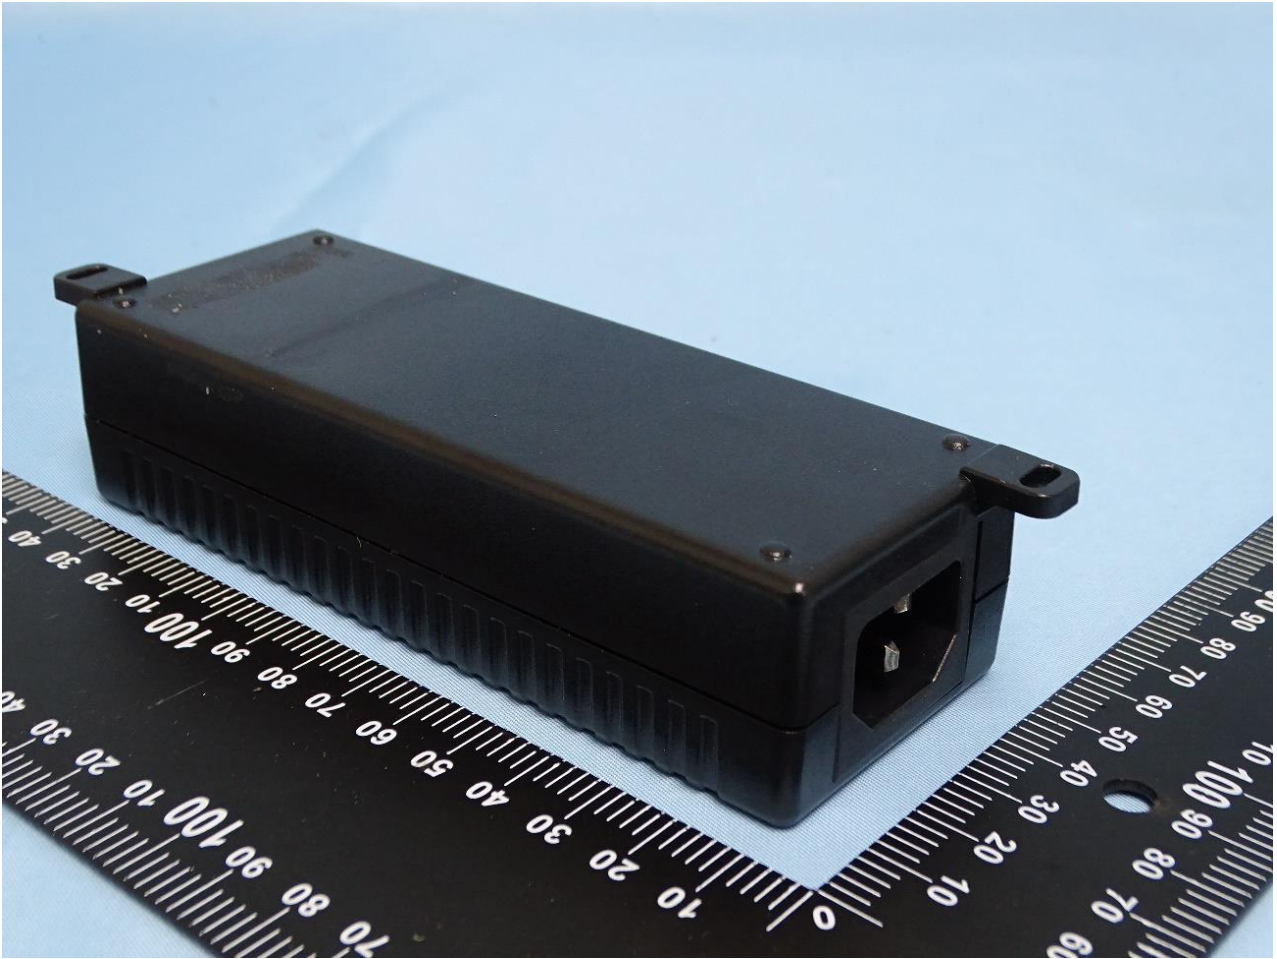

Indoor AC-DC PSU

PoE adaptor

Cable, 3-way USB Splitter

CHIMERA ETHERNET CABLE 5M

CHIMERA ETHERNET CABLE 15M

Cable, GPIO

Cable, AC-DC Power Supply Input (IEC plug)

Cable, AC-DC Power Supply Input (Flying Leads)

Cable, 12V (Cigarette Lighter) Power Adapter, 3.5 meter

Cable, Power Supply Output Adapter, 3.5m

Cable, DC Power Cord (Flying Leads), 3.5m

Cable, Power Supply Output Adapter, 10m

Cable, DC Power Cord (Flying Leads), 10m

Cable, DC-DC Power Supply Input