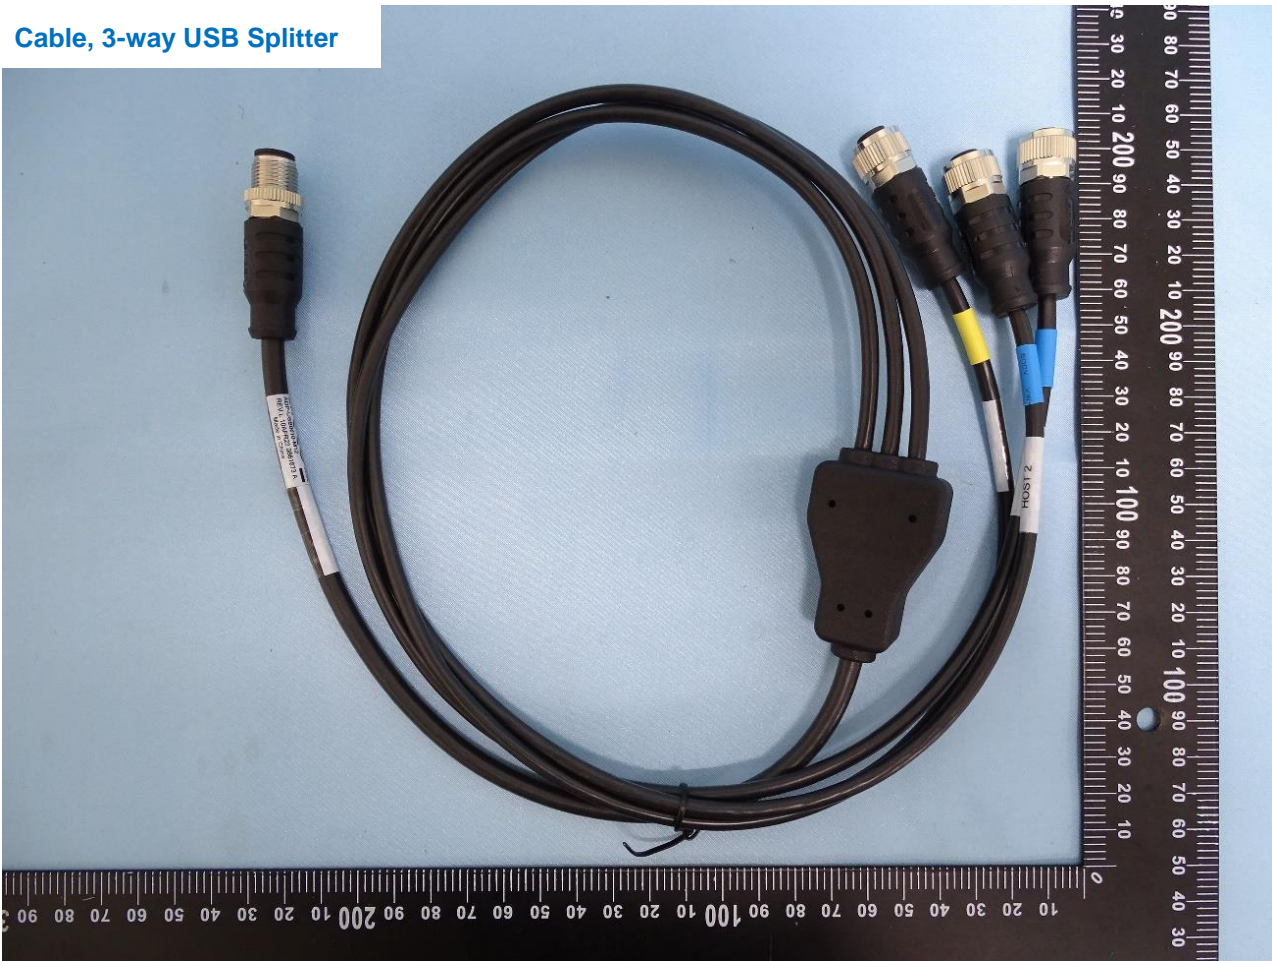

Indoor AC-DC PSU

PoE adaptor

Cable, 3-way USB Splitter

CHIMERA ETHERNET CABLE 5M

CHIMERA ETHERNET CABLE 15M

Cable, GPIO

Cable, AC-DC Power Supply Input (IEC plug)

Cable, AC-DC Power Supply Input (Flying Leads)

Cable, 12V (Cigarette Lighter) Power Adapter, 3.5 meter

Cable, Power Supply Output Adapter, 3.5m

Cable, DC Power Cord (Flying Leads), 3.5m

Cable, Power Supply Output Adapter, 10m

Cable, DC Power Cord (Flying Leads), 10m

Cable, DC-DC Power Supply Input