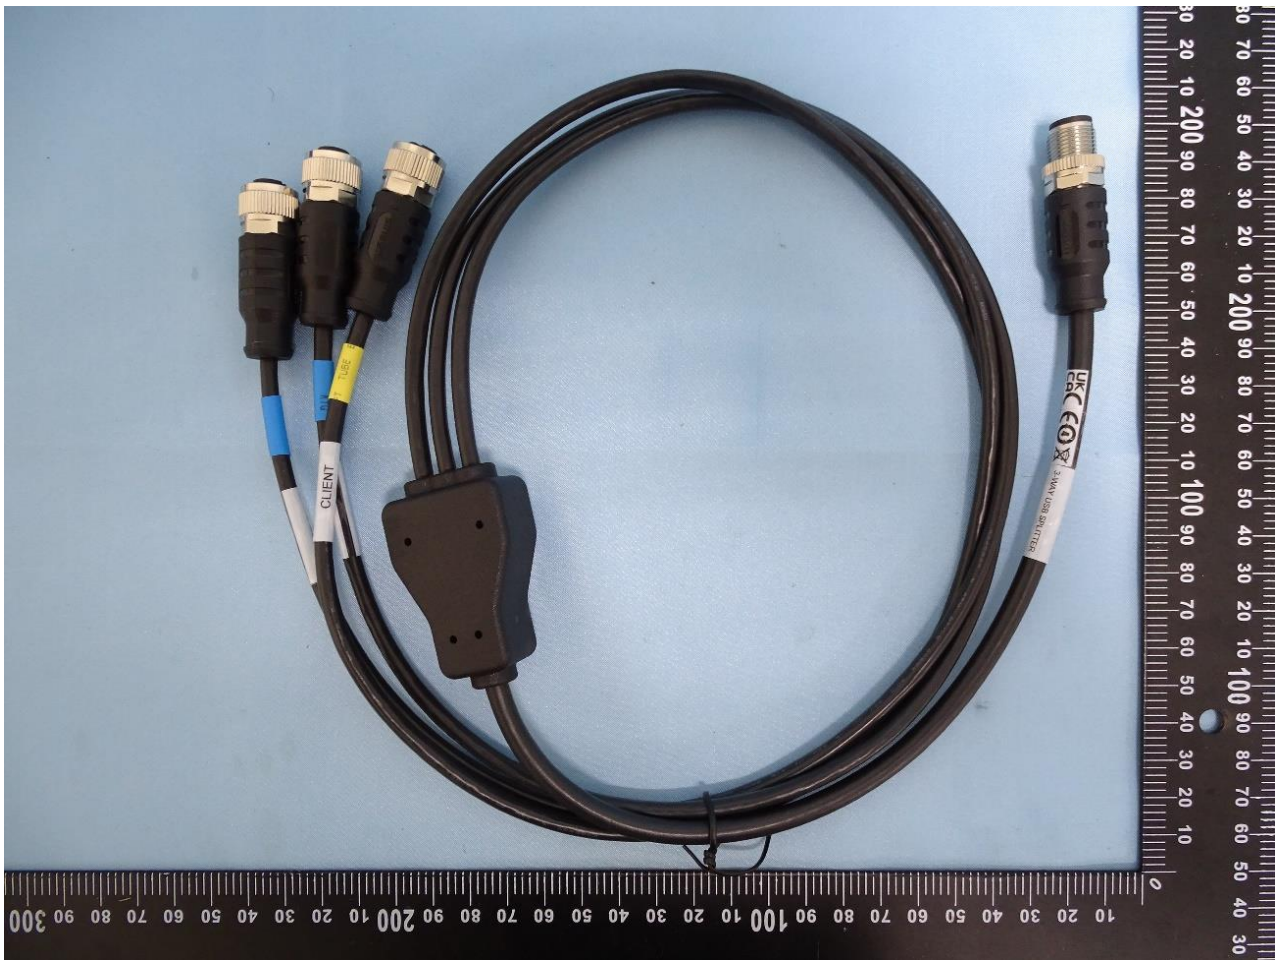

Indoor AC-DC PSU

PoE adaptor

Cable, 3-way USB Splitter

CHIMERA ETHERNET CABLE 5M

CHIMERA ETHERNET CABLE 15M

Cable, GPIO

Cable, AC-DC Power Supply Input (IEC plug)

Cable, AC-DC Power Supply Input (Flying Leads)

Cable, 12V (Cigarette Lighter) Power Adapter, 3.5 meter

Cable, Power Supply Output Adapter, 3.5m

Cable, DC Power Cord (Flying Leads), 3.5m

Cable, Power Supply Output Adapter, 10m

Cable, DC Power Cord (Flying Leads), 10m

Cable, DC-DC Power Supply Input