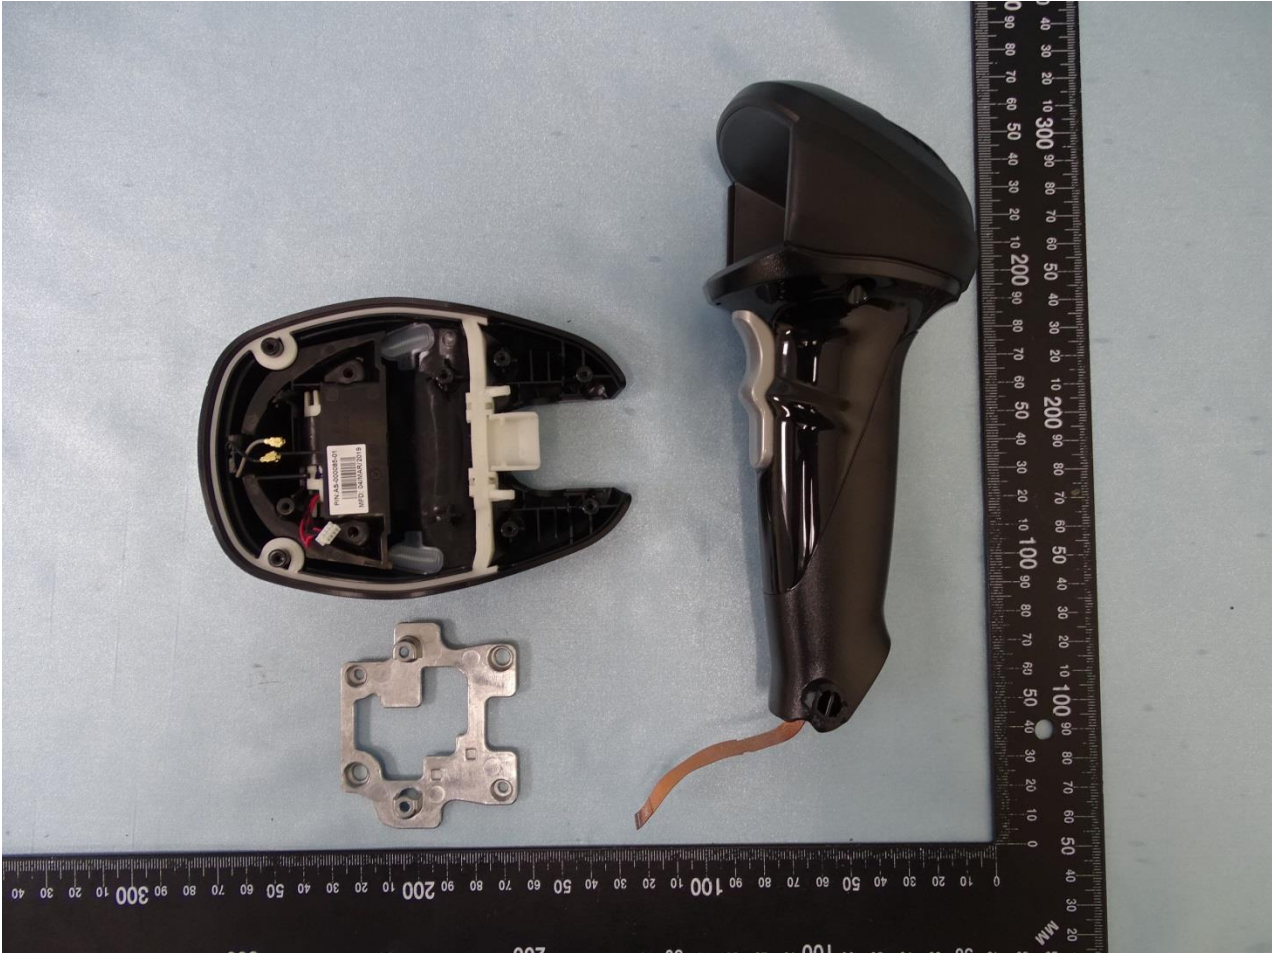

3. Internal Photograph of EUT

Brand Name: Zebra / Model Name: DS9908R

Brand Name: Zebra / Model Name: DS9908R

Brand Name: Zebra / Model Name: DS9908R

Brand Name: Zebra / Model Name: DS9908R

Brand Name: Zebra / Model Name: DS9908R

Brand Name: Zebra / Model Name: DS9908R

Brand Name: Zebra / Model Name: DS9908R

Brand Name: Zebra / Model Name: DS9908R

Brand Name: Zebra / Model Name: DS9908R

Brand Name: Zebra / Model Name: DS9908R

Brand Name: Zebra / Model Name: DS9908R