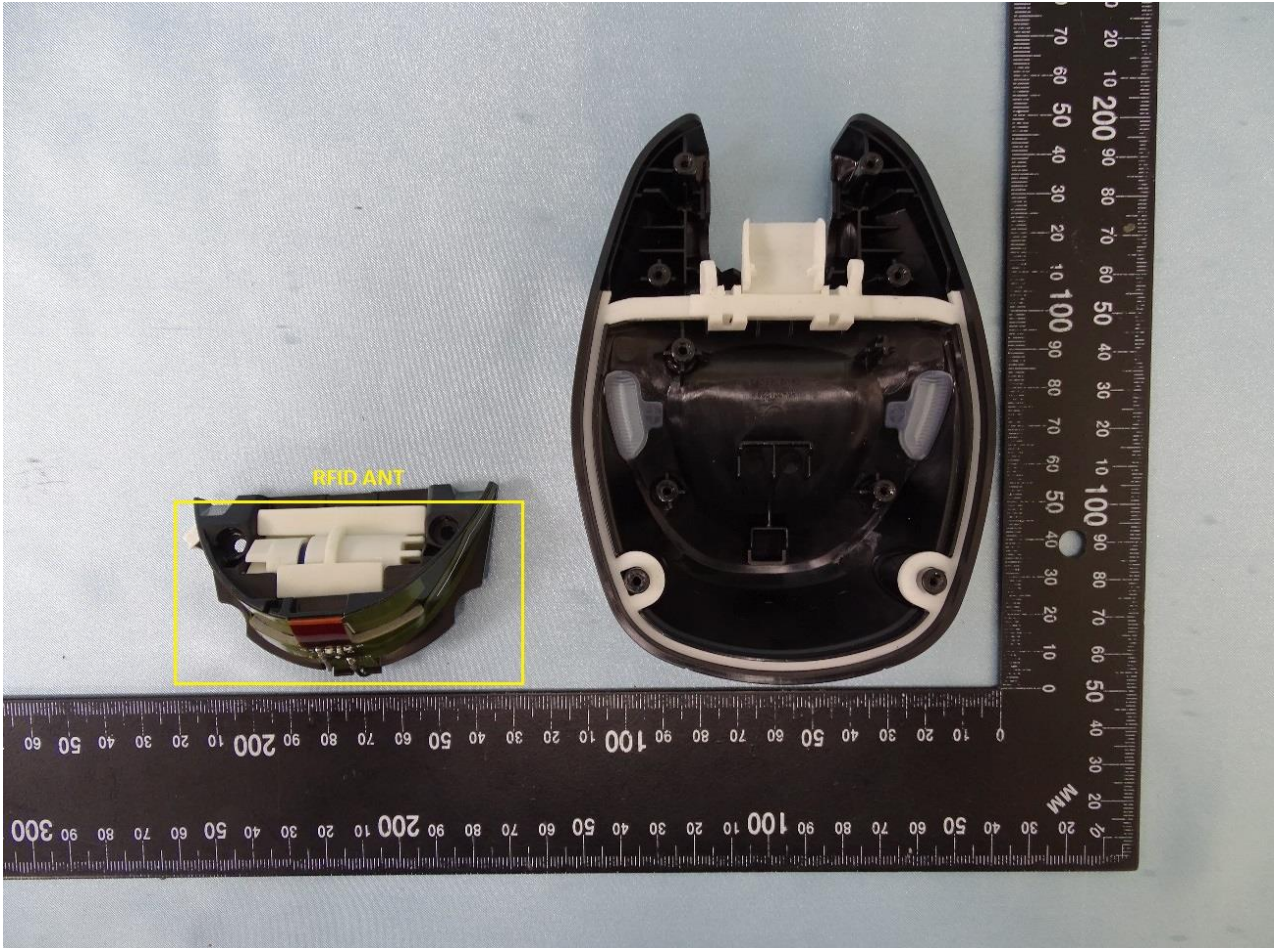

3. Internal Photograph of EUT

Brand Name: Zebra / Model Name: DS9908R

Brand Name: Zebra / Model Name: DS9908R

Brand Name: Zebra / Model Name: DS9908R

Brand Name: Zebra / Model Name: DS9908R

Brand Name: Zebra / Model Name: DS9908R

Brand Name: Zebra / Model Name: DS9908R

Brand Name: Zebra / Model Name: DS9908R

Brand Name: Zebra / Model Name: DS9908R

Brand Name: Zebra / Model Name: DS9908R

Brand Name: Zebra / Model Name: DS9908R

Brand Name: Zebra / Model Name: DS9908R