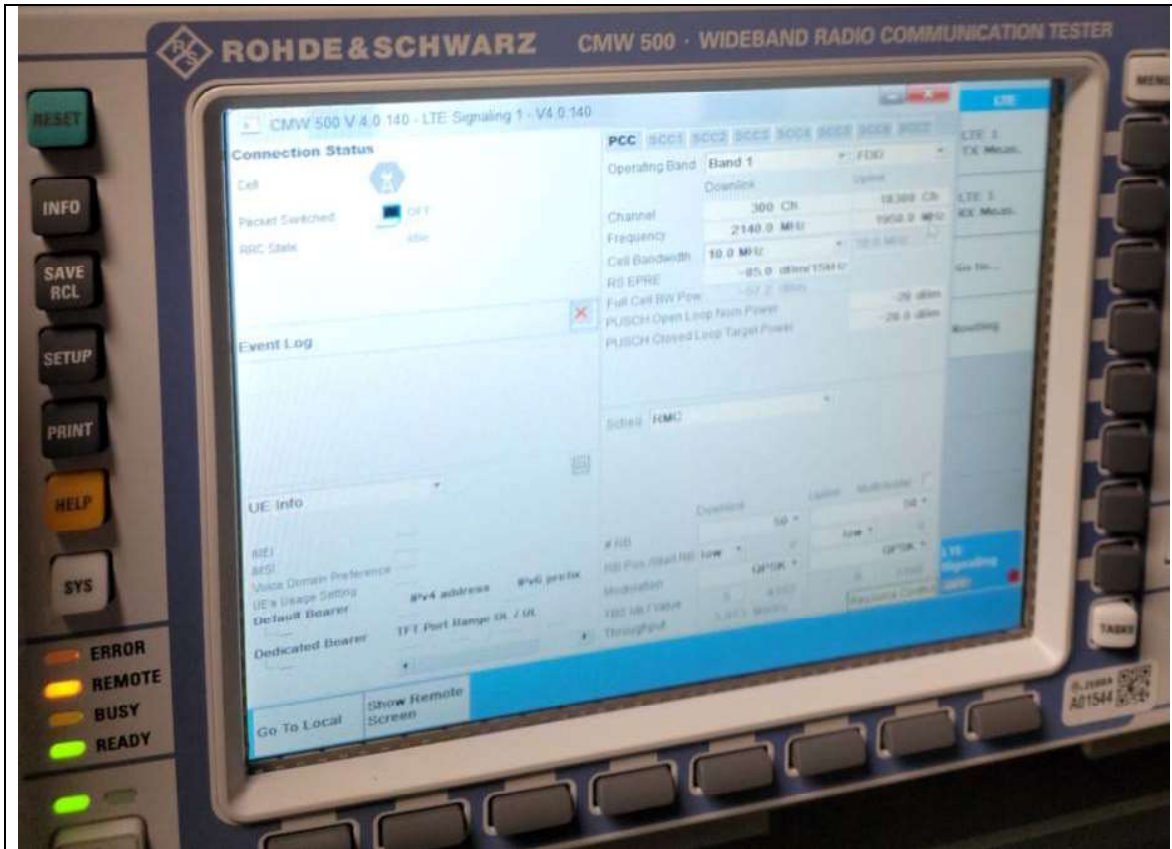

Antenna Location

Zebra Technologies Corporation

Test Environment, list of calibrated test equipment

Test Equipment: Rhode & Schwarz – CMW 500

Test Environment: Starlab 50

Last Calibration date: July 26th, 2022
Next Calibration date: July 26th, 2024