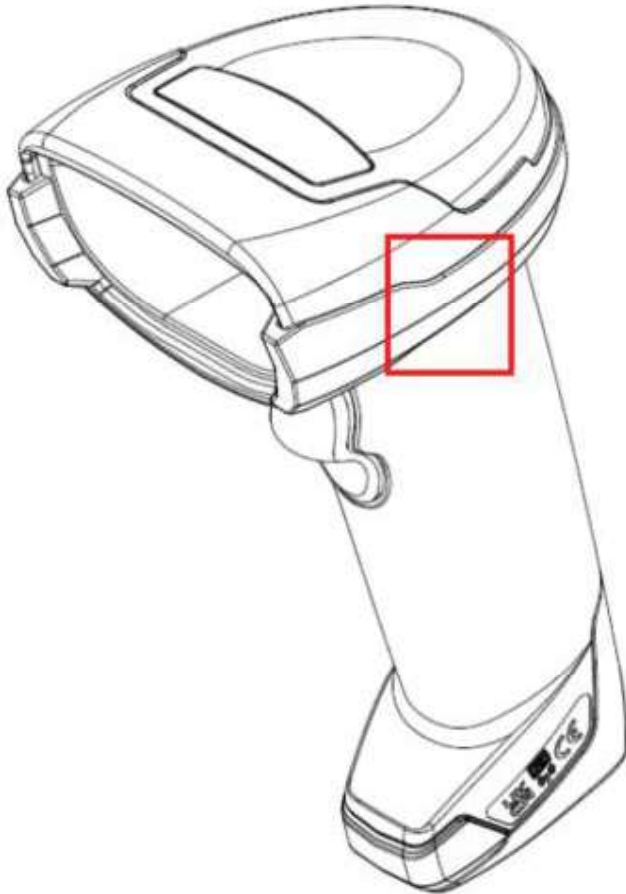

Antenna Location

Zebra Technologies Corporation

Test Environment, list of calibrated test equipment

Test Equipment: Rhode & Schwarz – CMW 500

Test Environment: Starlab 50

Last Calibration date: July 26th, 2022
Next Calibration date: July 26th, 2024