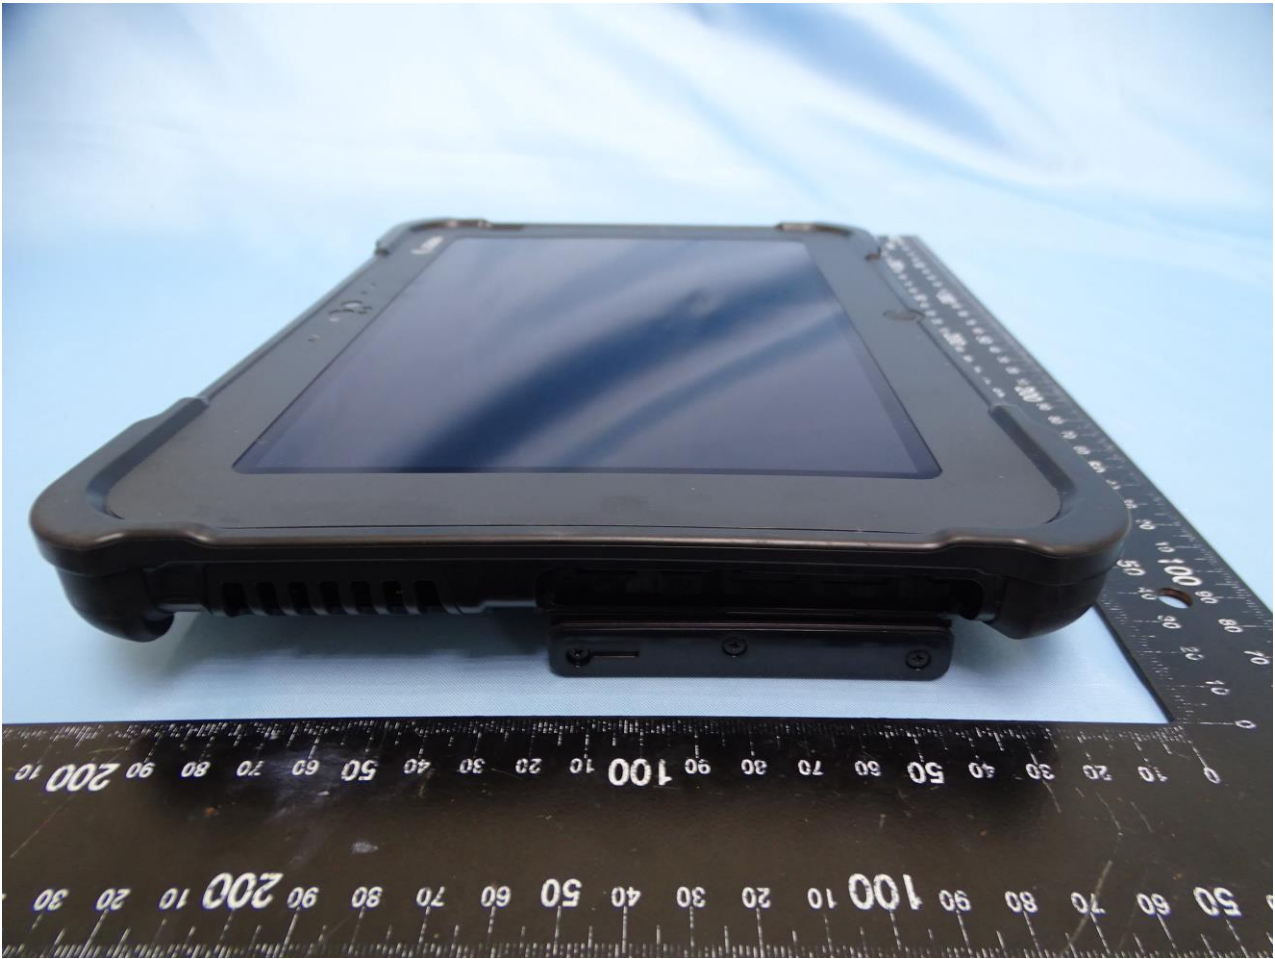

1. External Photograph of EUT

Brand Name: Zebra / Model Name: RTL10C1

Sample 1

Sample 2

2. Photograph of Accessory

Brand Name: Zebra / Model Name: RTL10C1

Specification of Accessory		
Adaptor with CLA cable	Brand Name	Zebra
	Model Number	ADP-65JH HB
Battery	Brand Name	ZEBRA
	Model Number	XLBM1
Power cord	Brand Name	Zebra
	Model Number	450040

Supported Unit Used in Test Configuration and System		
Keyboard	Brand Name	Zebra
	Model Number	L10-KB
98 Whr Extended Battery (Certified)	Brand Name	Zebra
	Model Number	XLBE1
AEI LONG RANGE RFID MODULE	Brand Name	Zebra
	Model Number	M6E-MICRO
PASSIVE SHORT STYLUS	Brand Name	Zebra
	Model Number	440007
ET8X MPP 2.0 ACTIVE STYLUS WITH 5 REPLACEMENT TIPS. AAAA BATTERY INCLUDED	Brand Name	Zebra
	Model Number	SG-ET8X-STYLUS1-01