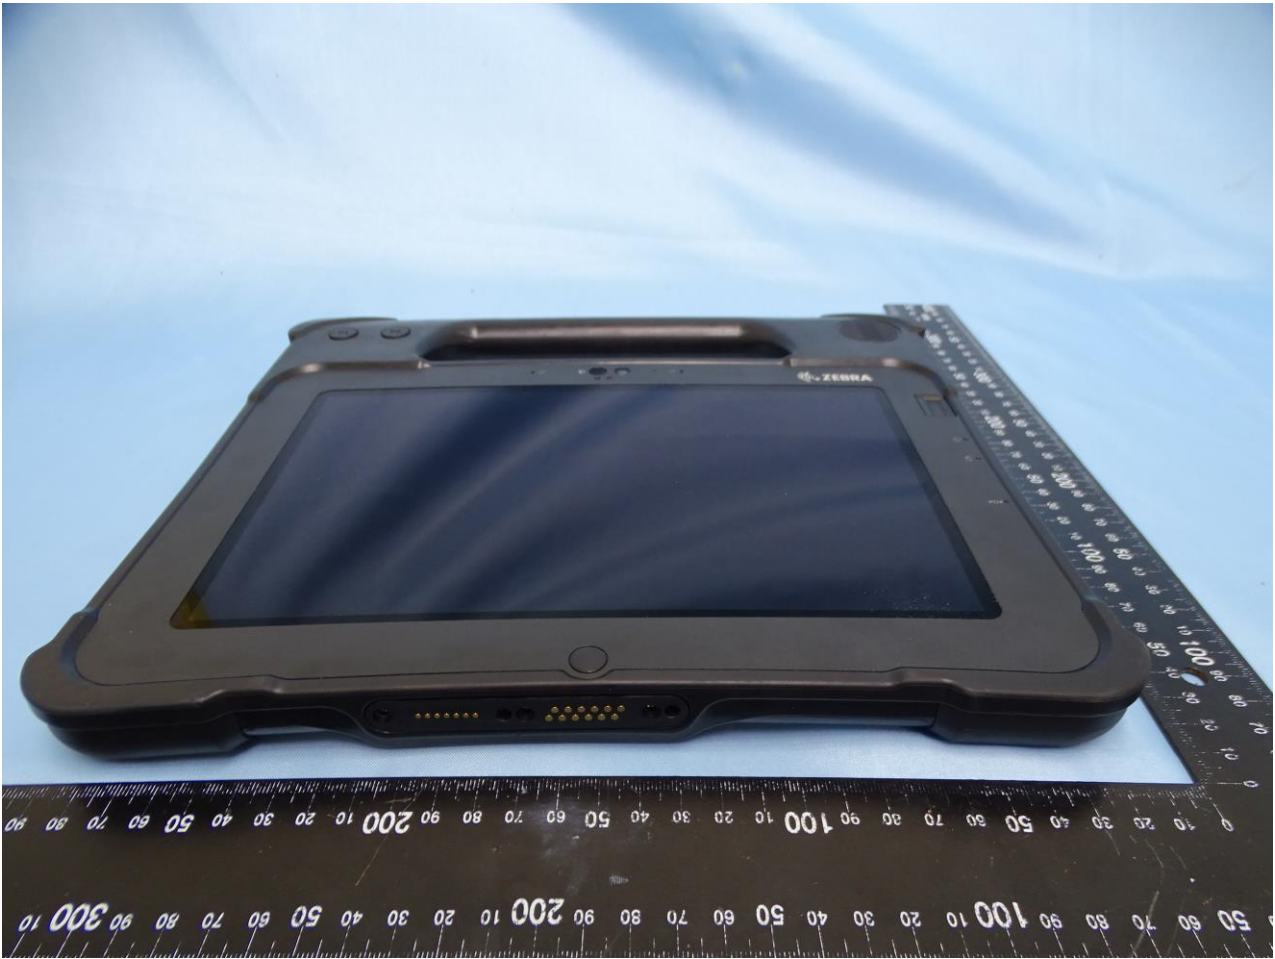

1. External Photograph of EUT

Brand Name: Zebra / Model Name: RTL10C1

Sample 1

Sample 2

2. Photograph of Accessory

Brand Name: Zebra / Model Name: RTL10C1

Specification of Accessory		
Adaptor with CLA cable	Brand Name	Zebra
	Model Number	ADP-65JH HB
Battery	Brand Name	ZEBRA
	Model Number	XLBM1
Power cord	Brand Name	Zebra
	Model Number	450040

Supported Unit Used in Test Configuration and System		
Keyboard	Brand Name	Zebra
	Model Number	L10-KB
98 Whr Extended Battery (Certified)	Brand Name	Zebra
	Model Number	XLBE1
AEI LONG RANGE RFID MODULE	Brand Name	Zebra
	Model Number	M6E-MICRO
PASSIVE SHORT STYLUS	Brand Name	Zebra
	Model Number	440007
ET8X MPP 2.0 ACTIVE STYLUS WITH 5 REPLACEMENT TIPS. AAAA BATTERY INCLUDED	Brand Name	Zebra
	Model Number	SG-ET8X-STYLUS1-01