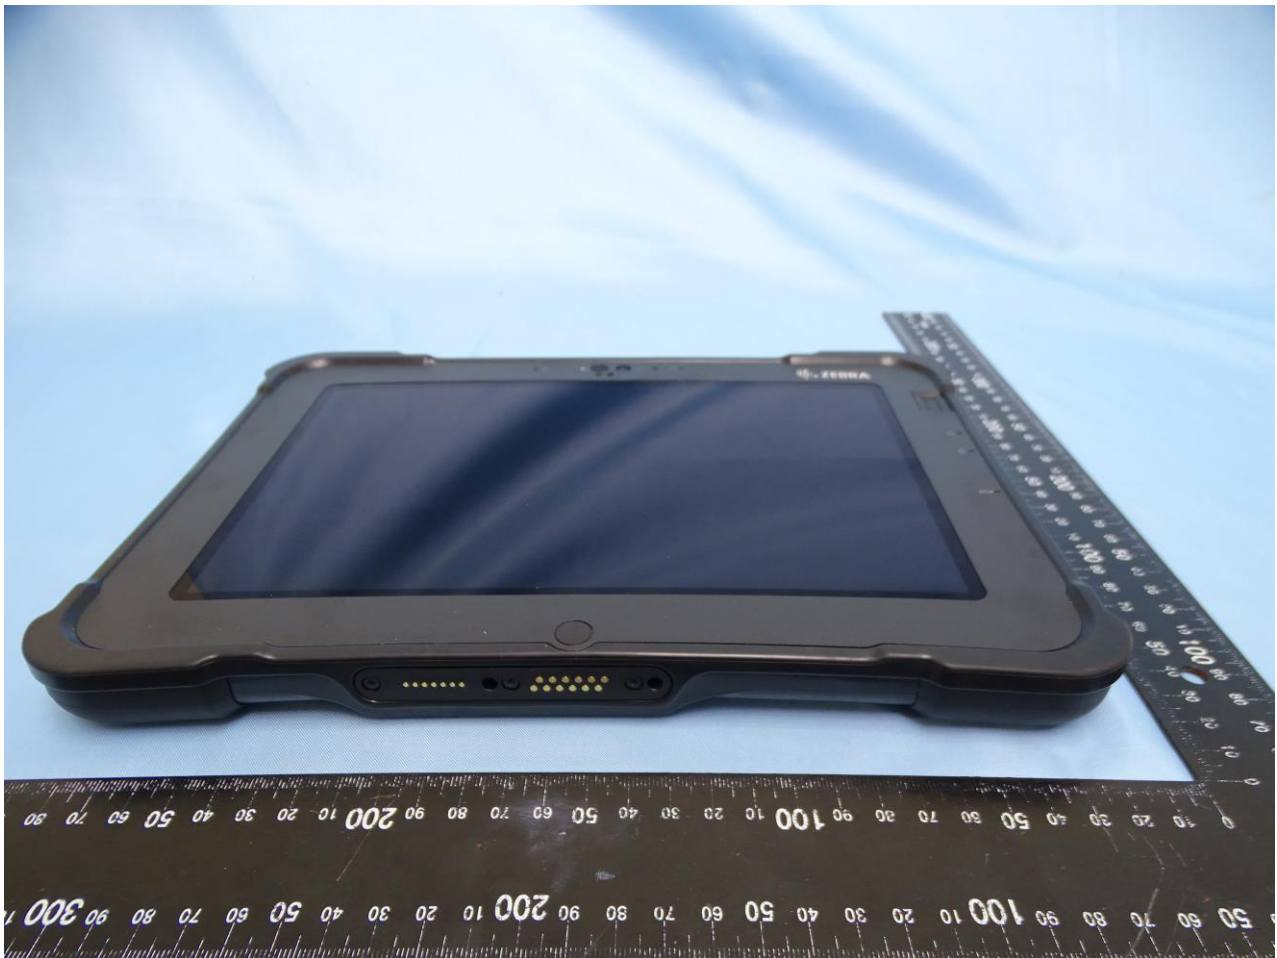

1. External Photograph of EUT

Brand Name: Zebra / Model Name: RTL10C1

Sample 1

Sample 2

2. Photograph of Accessory

Brand Name: Zebra / Model Name: RTL10C1

Specification of Accessory		
Adaptor with CLA cable	Brand Name	Zebra
	Model Number	ADP-65JH HB
Battery	Brand Name	ZEBRA
	Model Number	XLBM1
Power cord	Brand Name	Zebra
	Model Number	450040

Supported Unit Used in Test Configuration and System		
Keyboard	Brand Name	Zebra
	Model Number	L10-KB
98 Whr Extended Battery (Certified)	Brand Name	Zebra
	Model Number	XLBE1
AEI LONG RANGE RFID MODULE	Brand Name	Zebra
	Model Number	M6E-MICRO
PASSIVE SHORT STYLUS	Brand Name	Zebra
	Model Number	440007
ET8X MPP 2.0 ACTIVE STYLUS WITH 5 REPLACEMENT TIPS. AAAA BATTERY INCLUDED	Brand Name	Zebra
	Model Number	SG-ET8X-STYLUS1-01