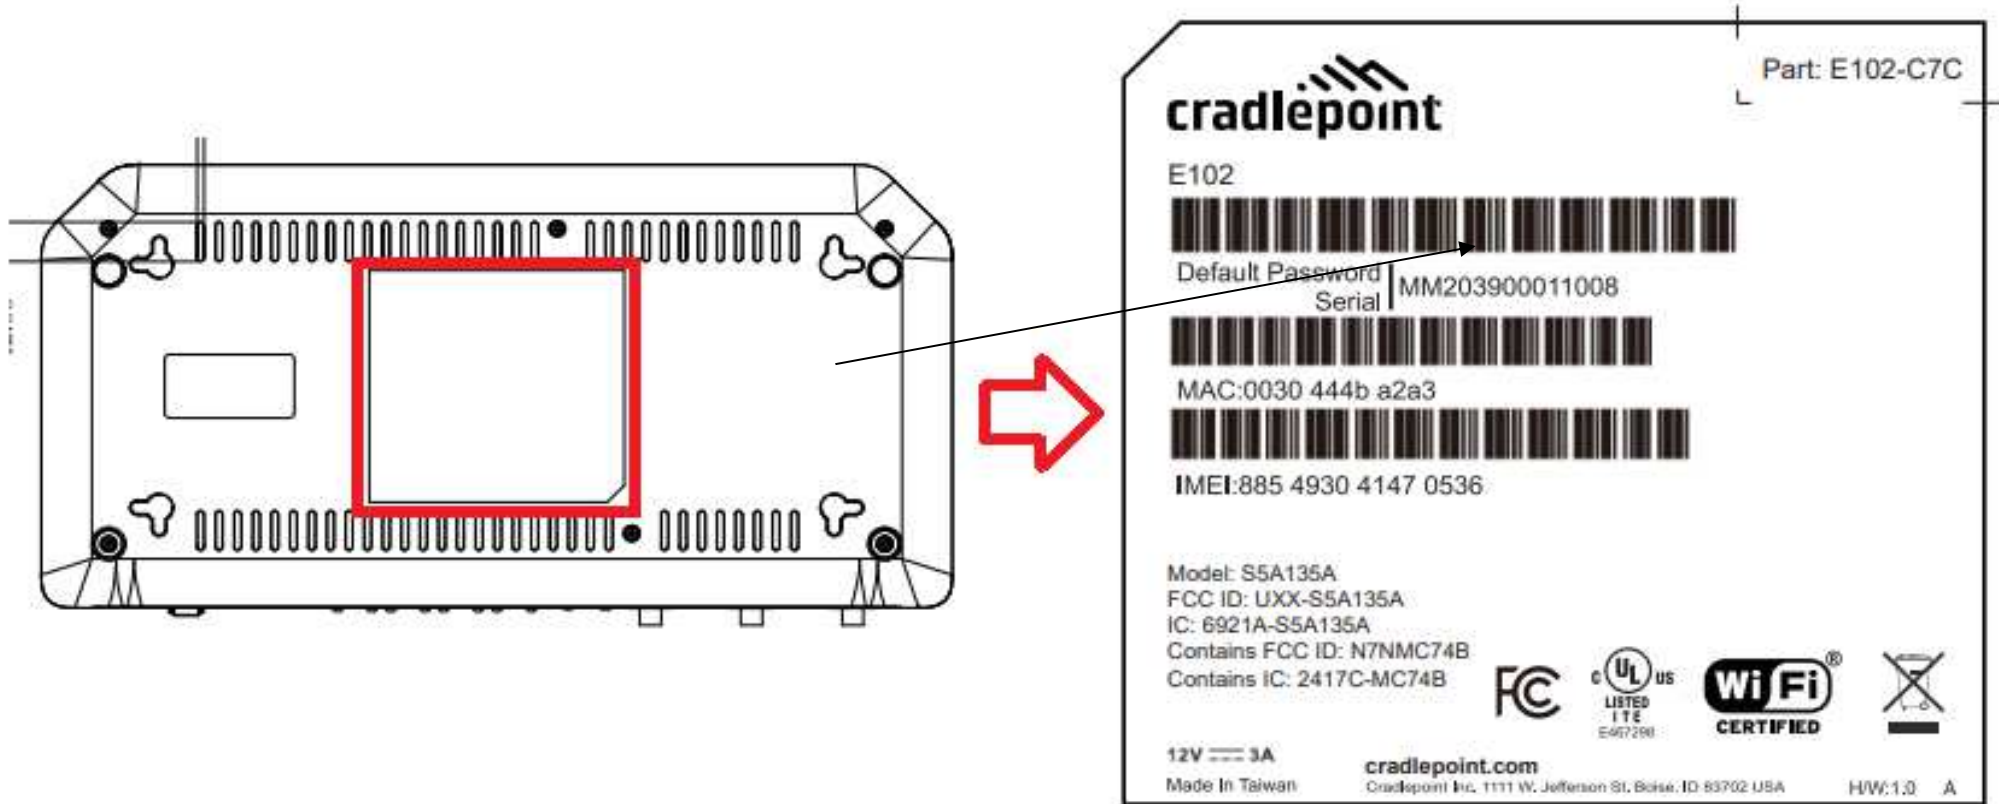

Label Location

M/N: S5A135A ,FCC ID: UXX-S5A135A

Bottom Label=75x70mm