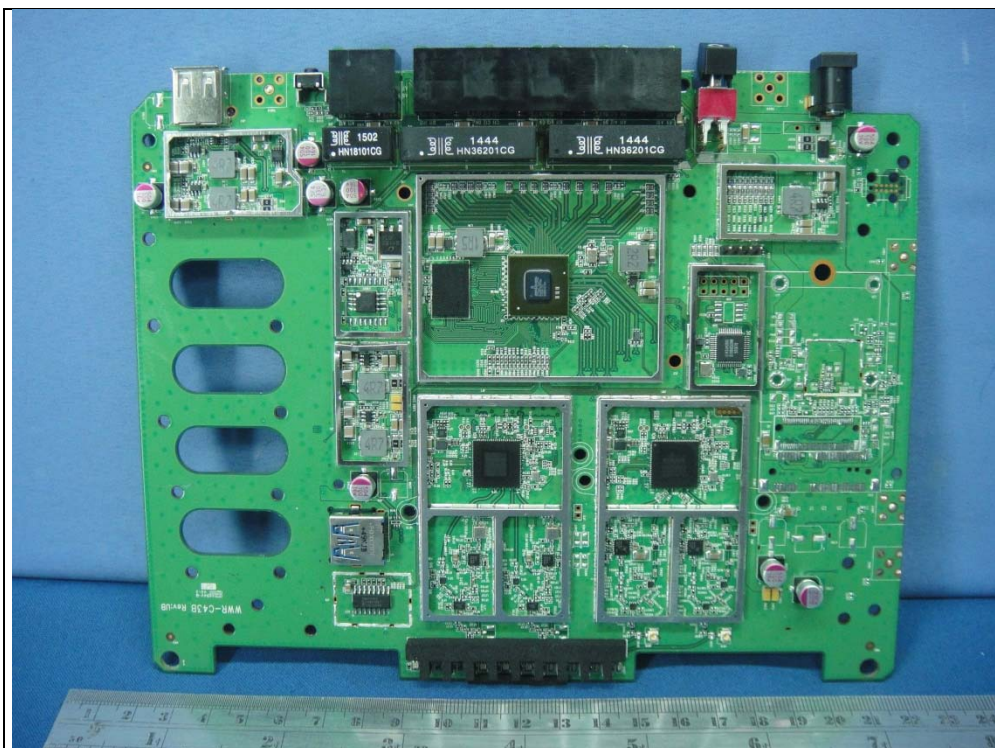

CONSTRUCTION PHOTOS OF EUT

Model No.: S4A542A

3G USB device (Model No.: MC400LPE)

WIFI Antenna 1 (Model No.: RFA-25-G170-70-64)

WIFI Antenna 2 (Model No.: RFA-25-G170-70B-154)

Model No.: S4A543A

3G USB device (Model No.: MC400LPE)

3G module (Model No.: MC7354)

WIFI Antenna 1 (Model No.: RFA-25-G170-70-64)

WIFI Antenna 1 (Model No.: RFA-25-G170-70B-154)