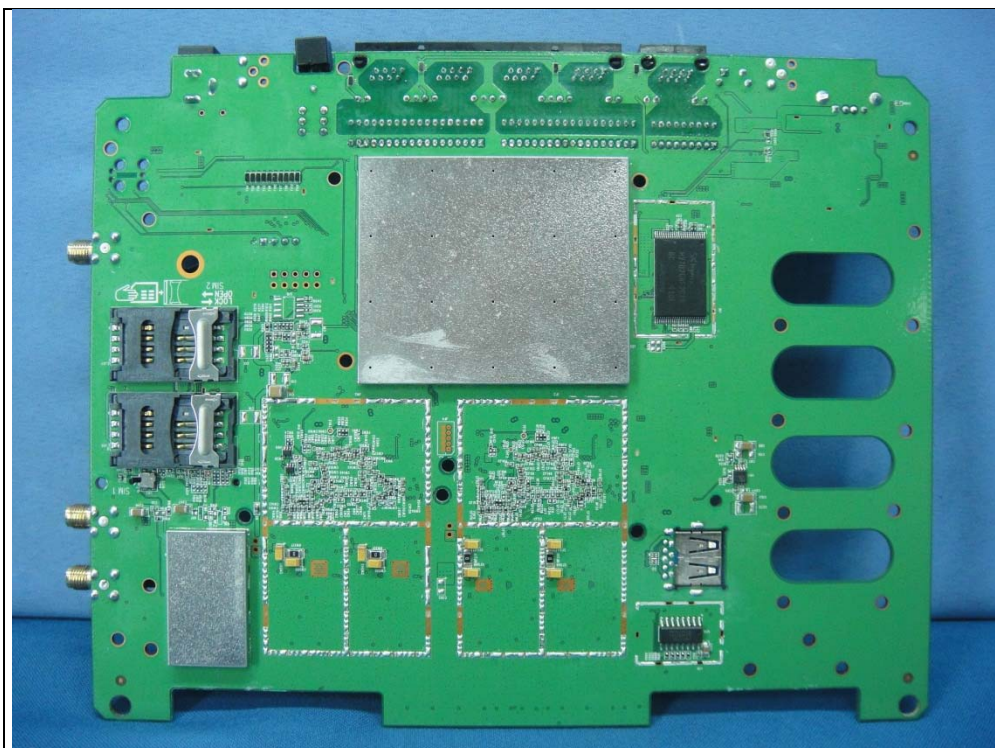

CONSTRUCTION PHOTOS OF EUT

Model No.: S4A542A

3G USB device (Model No.: MC400LPE)

WIFI Antenna 1 (Model No.: RFA-25-G170-70-64)

WIFI Antenna 2 (Model No.: RFA-25-G170-70B-154)

Model No.: S4A543A

3G USB device (Model No.: MC400LPE)

3G module (Model No.: MC7354)

WIFI Antenna 1 (Model No.: RFA-25-G170-70-64)

WIFI Antenna 1 (Model No.: RFA-25-G170-70B-154)