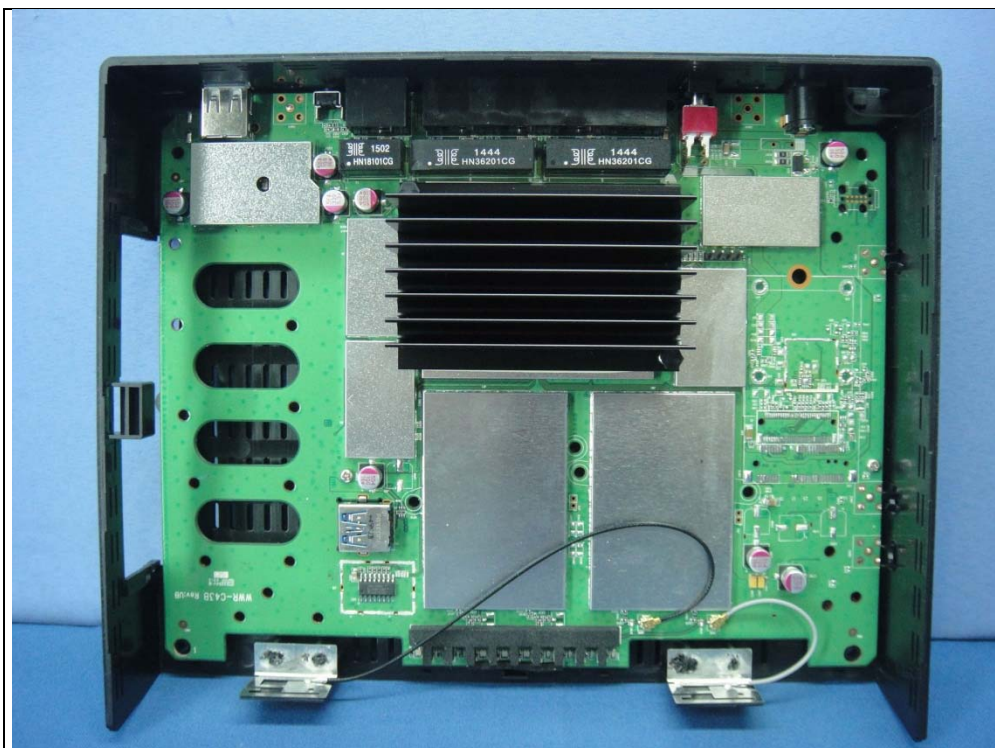

CONSTRUCTION PHOTOS OF EUT

Model No.: S4A542A

3G USB device (Model No.: MC400LPE)

WIFI Antenna 1 (Model No.: RFA-25-G170-70-64)

WIFI Antenna 2 (Model No.: RFA-25-G170-70B-154)

Model No.: S4A543A

3G USB device (Model No.: MC400LPE)

3G module (Model No.: MC7354)

WIFI Antenna 1 (Model No.: RFA-25-G170-70-64)

WIFI Antenna 1 (Model No.: RFA-25-G170-70B-154)