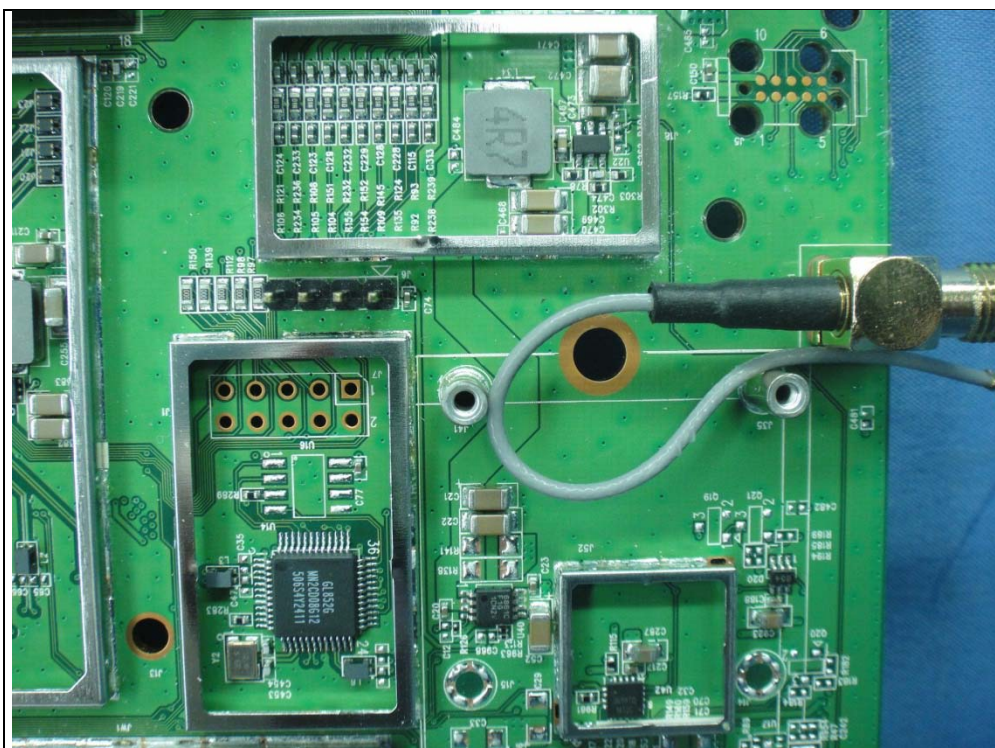

CONSTRUCTION PHOTOS OF EUT

Model No.: S4A542A

3G USB device (Model No.: MC400LPE)

WIFI Antenna 1 (Model No.: RFA-25-G170-70-64)

WIFI Antenna 2 (Model No.: RFA-25-G170-70B-154)

Model No.: S4A543A

3G USB device (Model No.: MC400LPE)

3G module (Model No.: MC7354)

WIFI Antenna 1 (Model No.: RFA-25-G170-70-64)

WIFI Antenna 1 (Model No.: RFA-25-G170-70B-154)