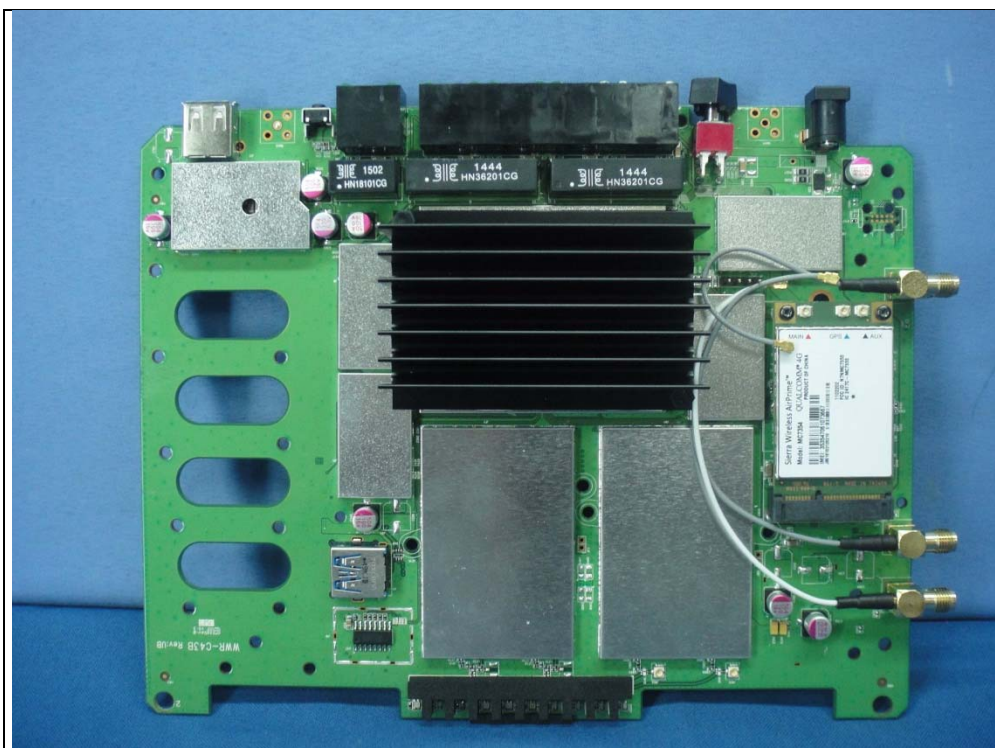

CONSTRUCTION PHOTOS OF EUT

Model No.: S4A542A

3G USB device (Model No.: MC400LPE)

WIFI Antenna 1 (Model No.: RFA-25-G170-70-64)

WIFI Antenna 2 (Model No.: RFA-25-G170-70B-154)

Model No.: S4A543A

3G USB device (Model No.: MC400LPE)

3G module (Model No.: MC7354)

WIFI Antenna 1 (Model No.: RFA-25-G170-70-64)

WIFI Antenna 1 (Model No.: RFA-25-G170-70B-154)