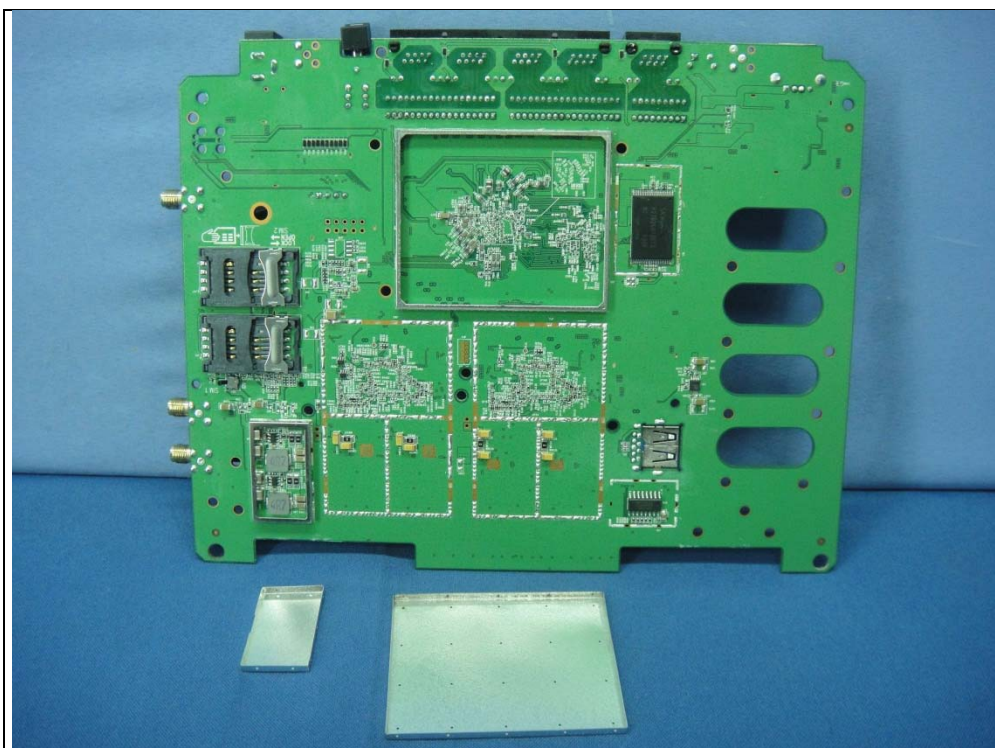

CONSTRUCTION PHOTOS OF EUT

Model No.: S4A542A

3G USB device (Model No.: MC400LPE)

WIFI Antenna 1 (Model No.: RFA-25-G170-70-64)

WIFI Antenna 2 (Model No.: RFA-25-G170-70B-154)

Model No.: S4A543A

3G USB device (Model No.: MC400LPE)

3G module (Model No.: MC7354)

WIFI Antenna 1 (Model No.: RFA-25-G170-70-64)

WIFI Antenna 1 (Model No.: RFA-25-G170-70B-154)