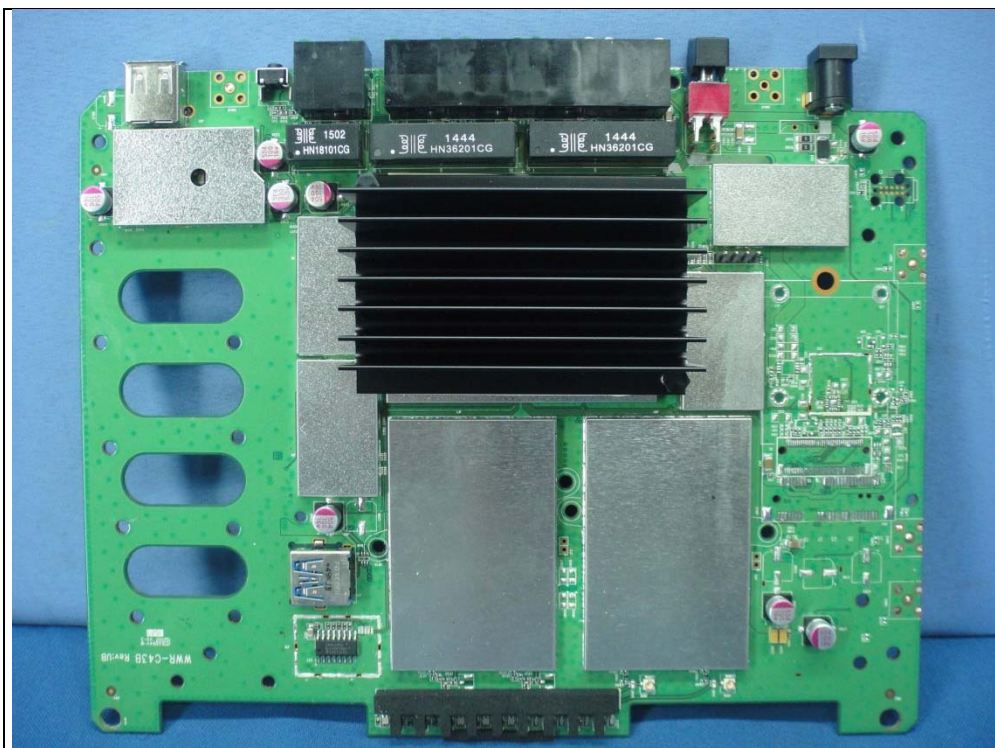

CONSTRUCTION PHOTOS OF EUT

Model No.: S4A542A

3G USB device (Model No.: MC400LPE)

WIFI Antenna 1 (Model No.: RFA-25-G170-70-64)

WIFI Antenna 2 (Model No.: RFA-25-G170-70B-154)

Model No.: S4A543A

3G USB device (Model No.: MC400LPE)

3G module (Model No.: MC7354)

WIFI Antenna 1 (Model No.: RFA-25-G170-70-64)

WIFI Antenna 1 (Model No.: RFA-25-G170-70B-154)