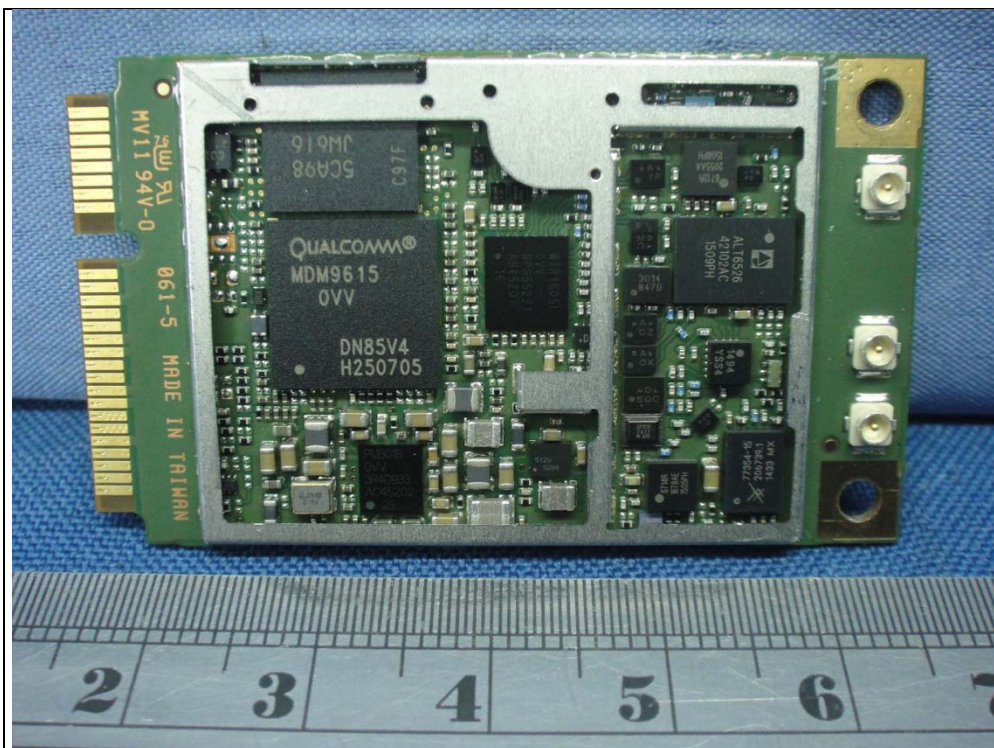

CONSTRUCTION PHOTOS OF EUT

Model No.: S4A542A

3G USB device (Model No.: MC400LPE)

WIFI Antenna 1 (Model No.: RFA-25-G170-70-64)

WIFI Antenna 2 (Model No.: RFA-25-G170-70B-154)

Model No.: S4A543A

3G USB device (Model No.: MC400LPE)

3G module (Model No.: MC7354)

WIFI Antenna 1 (Model No.: RFA-25-G170-70-64)

WIFI Antenna 1 (Model No.: RFA-25-G170-70B-154)