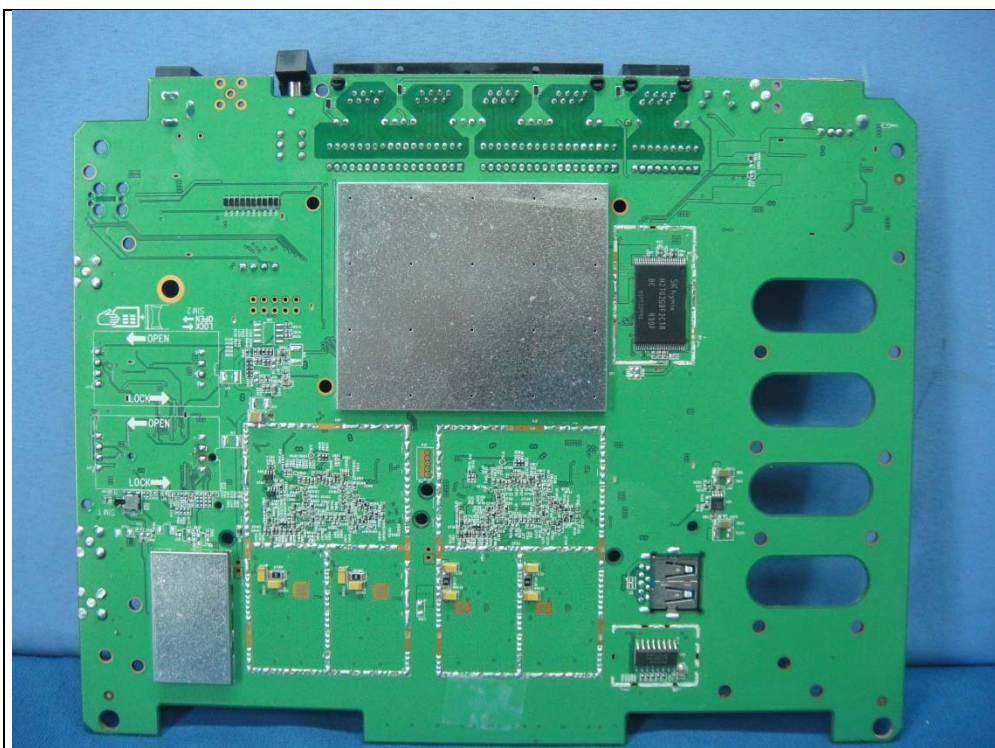

CONSTRUCTION PHOTOS OF EUT

Model No.: S4A542A

3G USB device (Model No.: MC400LPE)

WIFI Antenna 1 (Model No.: RFA-25-G170-70-64)

WIFI Antenna 2 (Model No.: RFA-25-G170-70B-154)

Model No.: S4A543A

3G USB device (Model No.: MC400LPE)

3G module (Model No.: MC7354)

WIFI Antenna 1 (Model No.: RFA-25-G170-70-64)

WIFI Antenna 1 (Model No.: RFA-25-G170-70B-154)