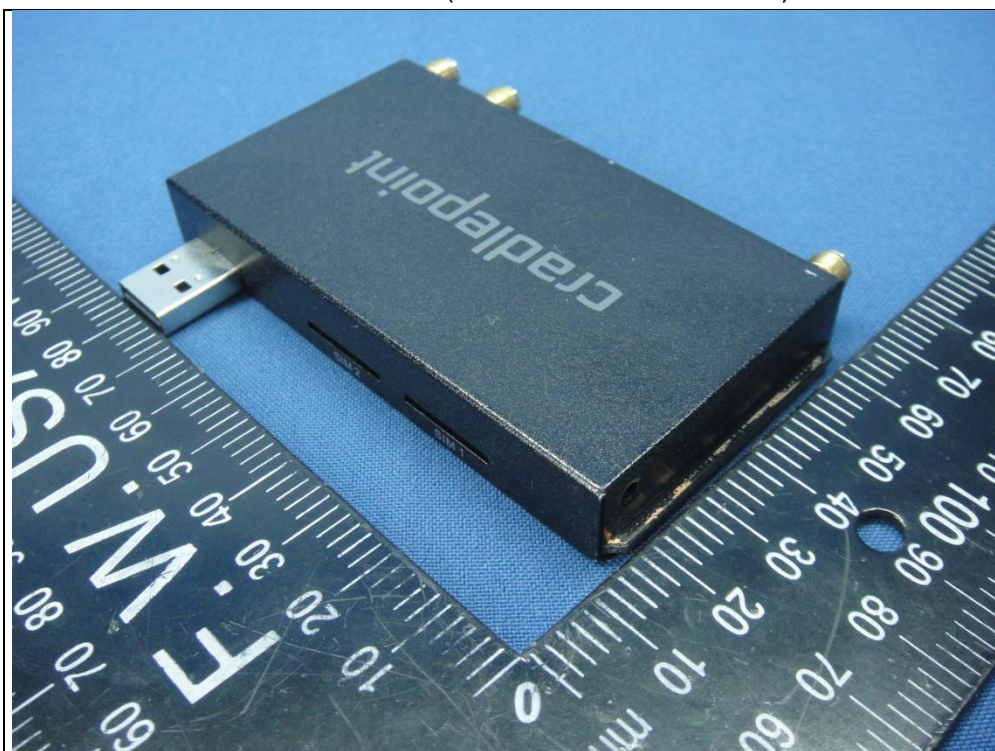

CONSTRUCTION PHOTOS OF EUT

Model No.: S4A542A

3G USB device (Model No.: MC400LPE)

WIFI Antenna 1 (Model No.: RFA-25-G170-70-64)

WIFI Antenna 2 (Model No.: RFA-25-G170-70B-154)

Model No.: S4A543A

3G USB device (Model No.: MC400LPE)

3G module (Model No.: MC7354)

WIFI Antenna 1 (Model No.: RFA-25-G170-70-64)

WIFI Antenna 1 (Model No.: RFA-25-G170-70B-154)