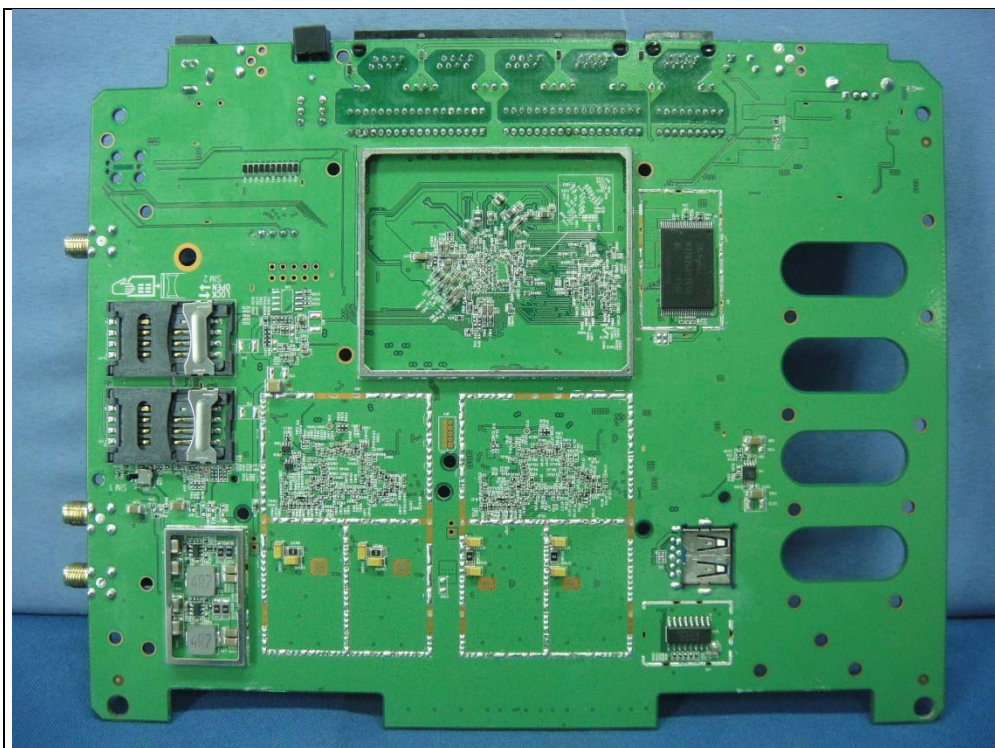

CONSTRUCTION PHOTOS OF EUT

Model No.: S4A542A

3G USB device (Model No.: MC400LPE)

WIFI Antenna 1 (Model No.: RFA-25-G170-70-64)

WIFI Antenna 2 (Model No.: RFA-25-G170-70B-154)

Model No.: S4A543A

3G USB device (Model No.: MC400LPE)

3G module (Model No.: MC7354)

WIFI Antenna 1 (Model No.: RFA-25-G170-70-64)

WIFI Antenna 1 (Model No.: RFA-25-G170-70B-154)