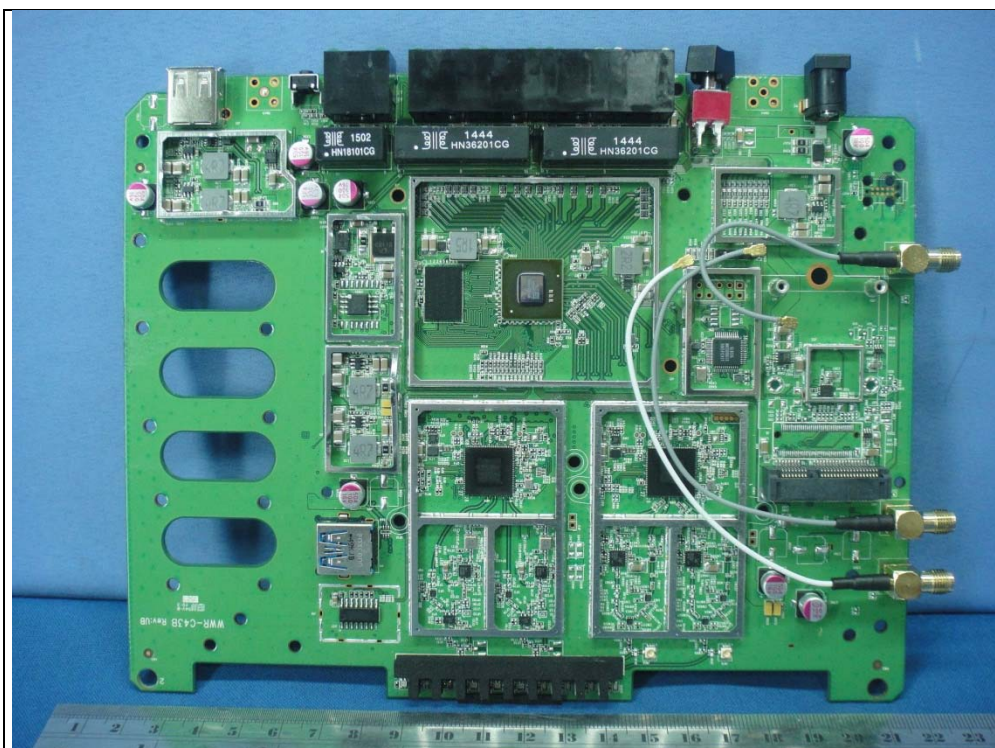

CONSTRUCTION PHOTOS OF EUT

Model No.: S4A542A

3G USB device (Model No.: MC400LPE)

WIFI Antenna 1 (Model No.: RFA-25-G170-70-64)

WIFI Antenna 2 (Model No.: RFA-25-G170-70B-154)

Model No.: S4A543A

3G USB device (Model No.: MC400LPE)

3G module (Model No.: MC7354)

WIFI Antenna 1 (Model No.: RFA-25-G170-70-64)

WIFI Antenna 1 (Model No.: RFA-25-G170-70B-154)