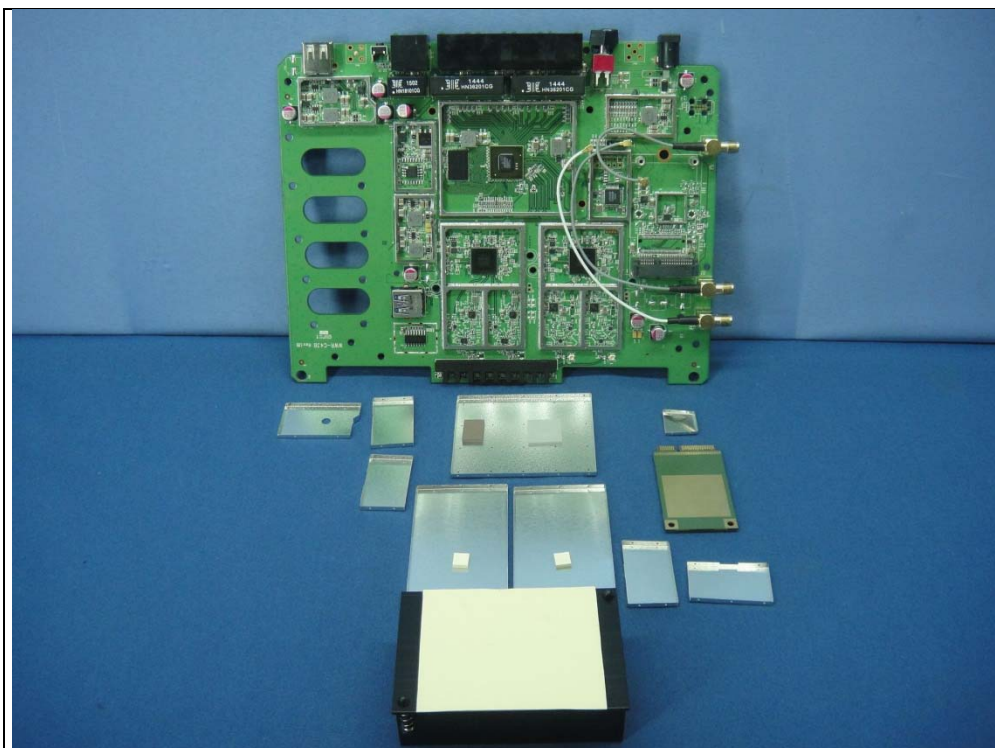

CONSTRUCTION PHOTOS OF EUT

Model No.: S4A542A

3G USB device (Model No.: MC400LPE)

WIFI Antenna 1 (Model No.: RFA-25-G170-70-64)

WIFI Antenna 2 (Model No.: RFA-25-G170-70B-154)

Model No.: S4A543A

3G USB device (Model No.: MC400LPE)

3G module (Model No.: MC7354)

WIFI Antenna 1 (Model No.: RFA-25-G170-70-64)

WIFI Antenna 1 (Model No.: RFA-25-G170-70B-154)