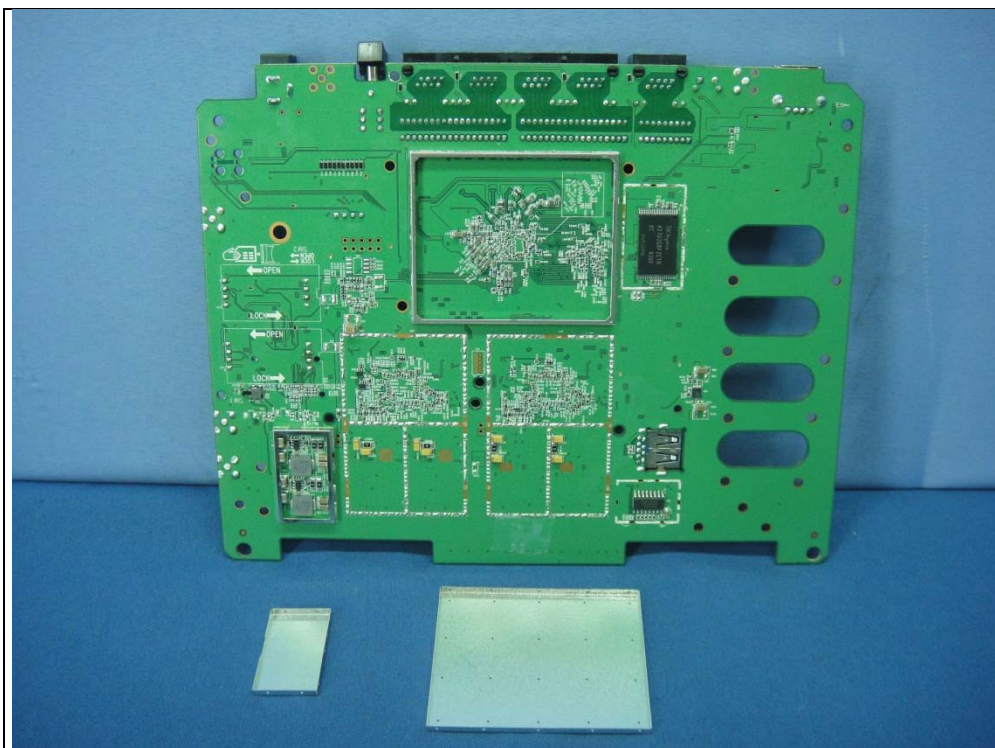

CONSTRUCTION PHOTOS OF EUT

Model No.: S4A542A

3G USB device (Model No.: MC400LPE)

WIFI Antenna 1 (Model No.: RFA-25-G170-70-64)

WIFI Antenna 2 (Model No.: RFA-25-G170-70B-154)

Model No.: S4A543A

3G USB device (Model No.: MC400LPE)

3G module (Model No.: MC7354)

WIFI Antenna 1 (Model No.: RFA-25-G170-70-64)

WIFI Antenna 1 (Model No.: RFA-25-G170-70B-154)