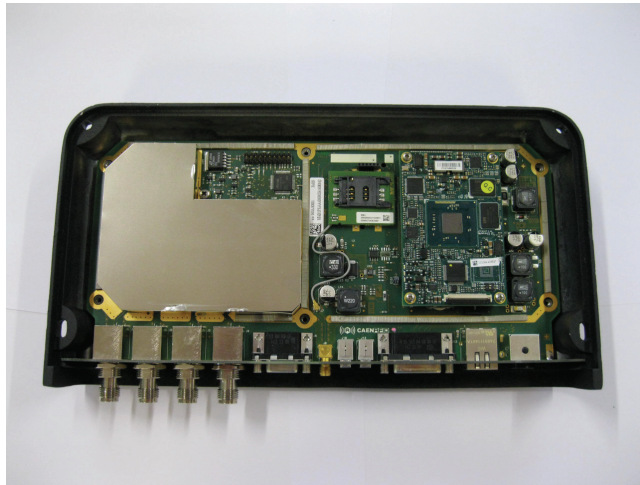

Viareggio March 18th, 2016

Object: Internal Photographs of R4301P - ION - RFID UHF Portal Reader,  
R4301PXGPRS - ION - RFID UHF Portal reader with GPRS and  
R4301PXWIFI - ION - RFID UHF Portal reader with WIFI  
FCC ID: UVECAENRFID022

*Fig. 1: R4301P - TOP side*

*Fig. 2: R4301PXGPRS - TOP side*

*Fig. 3: R4301PXWIFI - TOP side*

*Fig. 4: Main board - TOP side*

*Fig. 5: Main board - BOTTOM side*