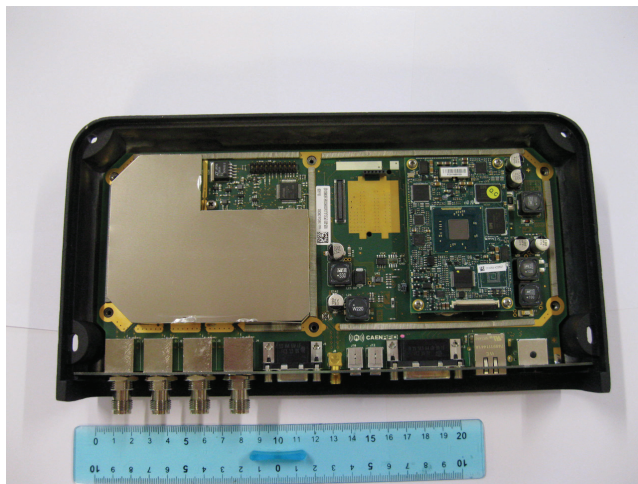

Viareggio March 18th, 2016

Object: Internal Photographs of R4301P - ION - RFID UHF Portal Reader,  
R4301PXGPRS - ION - RFID UHF Portal reader with GPRS and  
R4301PXWIFI - ION - RFID UHF Portal reader with WIFI  
FCC ID: UVECAENRFID022

*Fig. 1: R4301P - TOP side*

*Fig. 2: R4301PXGPRS - TOP side*

*Fig. 3: R4301PXWIFI - TOP side*

*Fig. 4: Main board - TOP side*

*Fig. 5: Main board - BOTTOM side*