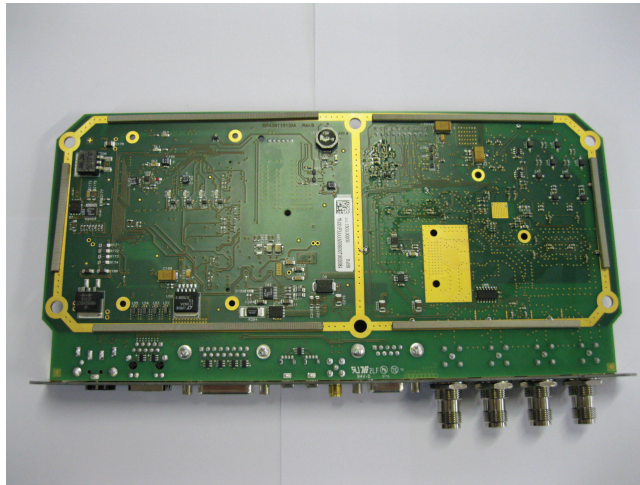

Viareggio March 18th, 2016

Object: Internal Photographs of R4301P - ION - RFID UHF Portal Reader,  
R4301PXGPRS - ION - RFID UHF Portal reader with GPRS and  
R4301PXWIFI - ION - RFID UHF Portal reader with WIFI  
FCC ID: UVECAENRFID022

*Fig. 1: R4301P - TOP side*

*Fig. 2: R4301PXGPRS - TOP side*

*Fig. 3: R4301PXWIFI - TOP side*

*Fig. 4: Main board - TOP side*

*Fig. 5: Main board - BOTTOM side*