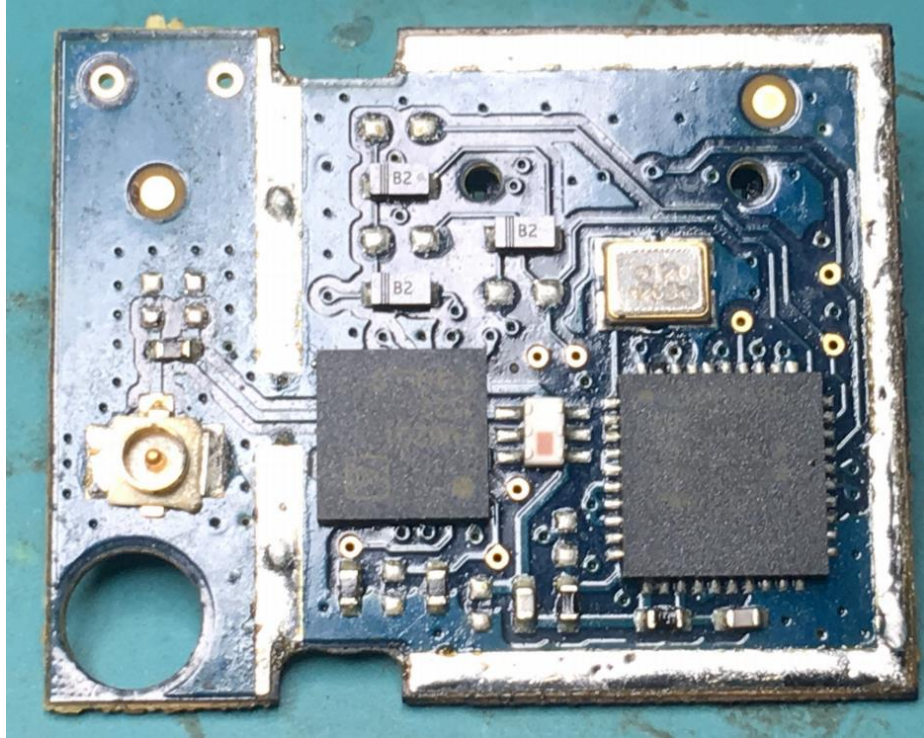

Exhibit: Internal Photos

FCC ID: UP2AWA24R
IC: 6797A-AWA24R

Report File #: 7169000966-001

Client	Artaflex Inc	
Product	AWA24R	
Standard(s)	RSS 247 Issue 1:2015 FCC Part 15 Subpart 15.247:2016	

Figure 1 – EUT (AWA24RUR) Internal Photo Front with RF Shield removed

Figure 3 – EUT (AWA24R) Internal Photo Front with RF Shield removed

Client	Artaflex Inc	
Product	AWA24R	
Standard(s)	RSS 247 Issue 1:2015 FCC Part 15 Subpart 15.247:2016	

Figure 4 – EUT (AWA24R) Internal Photo Back