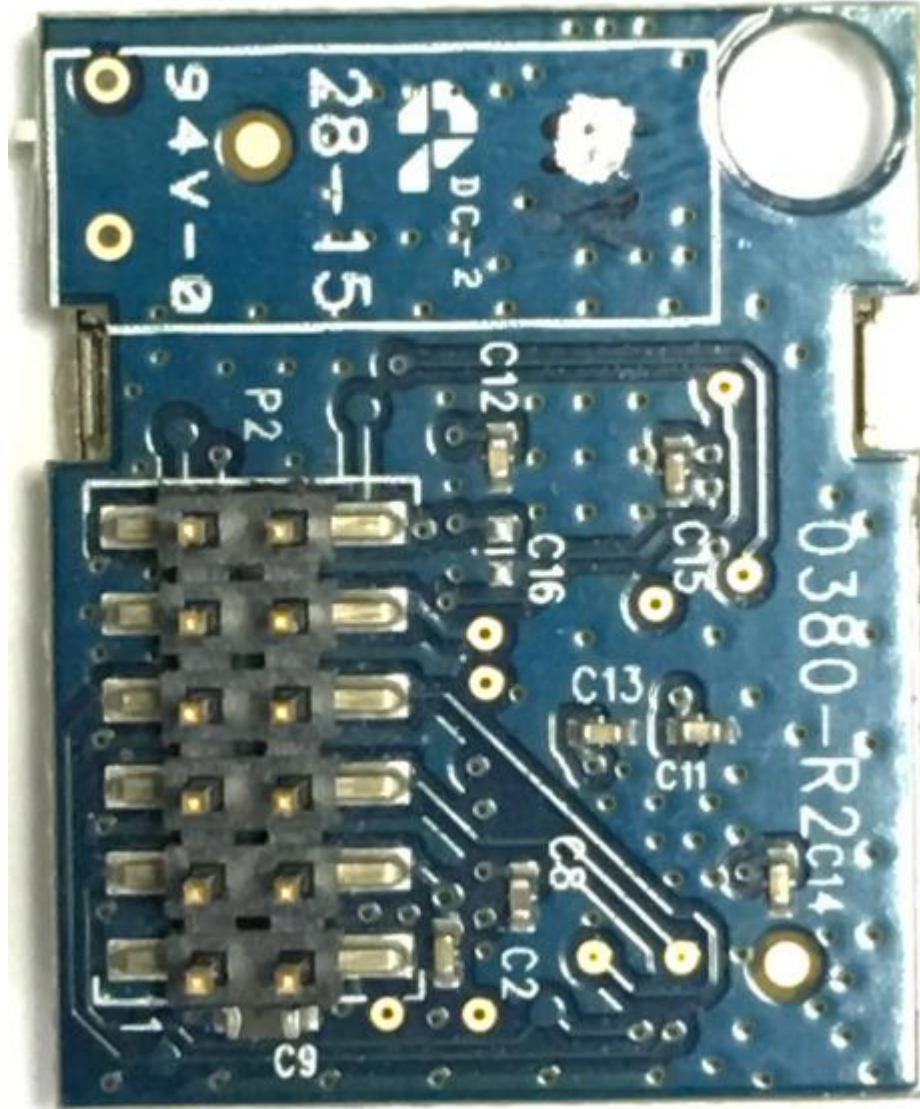

Exhibit: Internal Photos

FCC ID: UP2AWA24R
IC: 6797A-AWA24R

Report File #: 7169000966-001

Client	Artaflex Inc	
Product	AWA24R	
Standard(s)	RSS 247 Issue 1:2015 FCC Part 15 Subpart 15.247:2016	

Figure 1 – EUT (AWA24RUR) Internal Photo Front with RF Shield removed

Client	Artaflex Inc	
Product	AWA24R	
Standard(s)	RSS 247 Issue 1:2015 FCC Part 15 Subpart 15.247:2016	

Figure 2 – EUT (AWA24RUR) Internal Photo Back

Client	Artaflex Inc	
Product	AWA24R	
Standard(s)	RSS 247 Issue 1:2015 FCC Part 15 Subpart 15.247:2016	

Figure 3 – EUT (AWA24R) Internal Photo Front with RF Shield removed

Client	Artaflex Inc	
Product	AWA24R	
Standard(s)	RSS 247 Issue 1:2015 FCC Part 15 Subpart 15.247:2016	

Figure 4 – EUT (AWA24R) Internal Photo Back