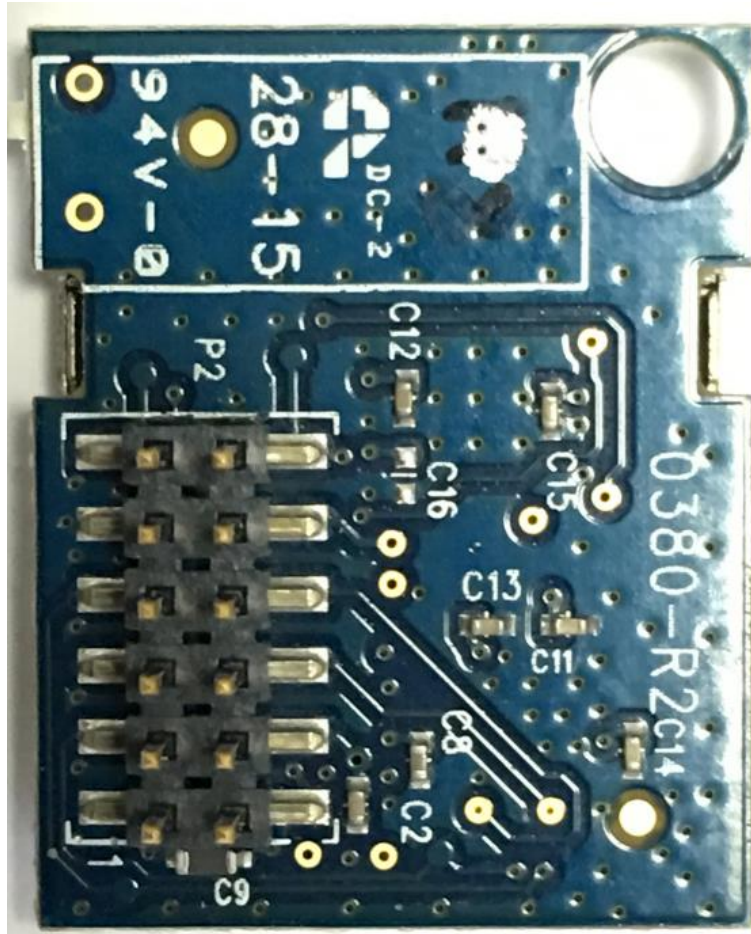

Exhibit: Internal Photos

FCC ID: UP2AWA24R
IC: 6797A-AWA24R

Report File #: 7169000966-001

Client	Artaflex Inc	
Product	AWA24R	
Standard(s)	RSS 247 Issue 1:2015 FCC Part 15 Subpart 15.247:2016	

Figure 1 – EUT (AWA24RUR) Internal Photo Front with RF Shield removed

Figure 3 – EUT (AWA24R) Internal Photo Front with RF Shield removed

Client	Artaflex Inc	
Product	AWA24R	
Standard(s)	RSS 247 Issue 1:2015 FCC Part 15 Subpart 15.247:2016	

Figure 4 – EUT (AWA24R) Internal Photo Back