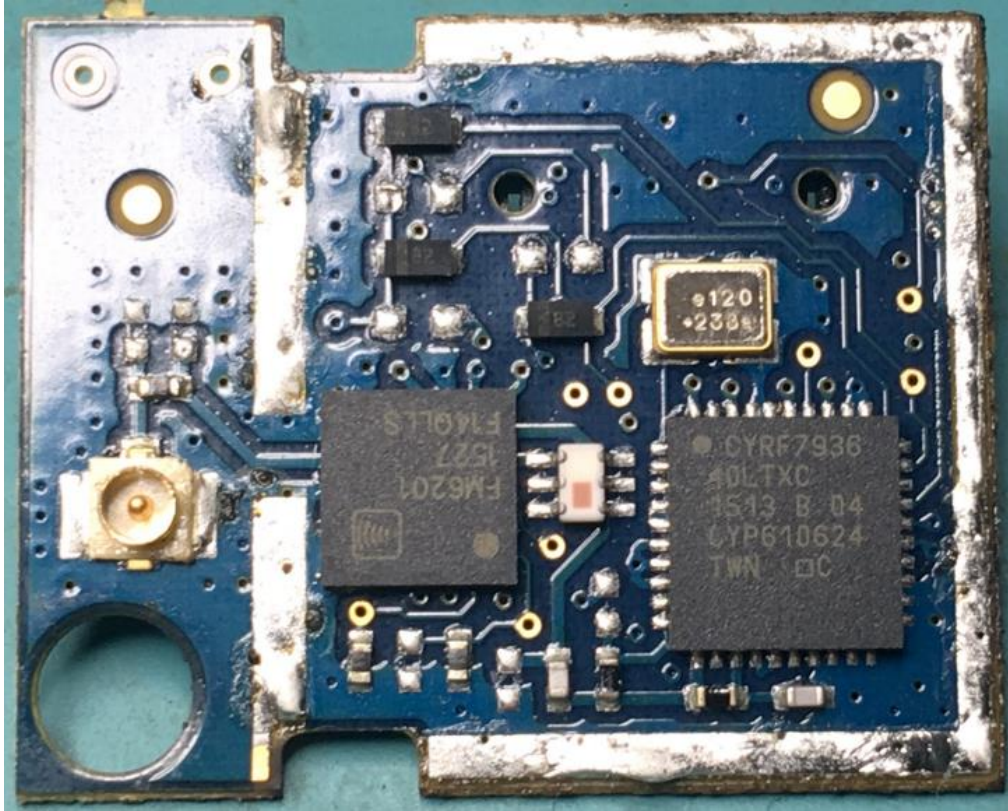

Exhibit: Internal Photos

FCC ID: UP2AWA24R
IC: 6797A-AWA24R

Report File #: 7169000966-001

Client	Artaflex Inc	
Product	AWA24R	
Standard(s)	RSS 247 Issue 1:2015 FCC Part 15 Subpart 15.247:2016	

Figure 1 – EUT (AWA24RUR) Internal Photo Front with RF Shield removed

Client	Artaflex Inc	
Product	AWA24R	
Standard(s)	RSS 247 Issue 1:2015 FCC Part 15 Subpart 15.247:2016	

Figure 2 – EUT (AWA24RUR) Internal Photo Back

Client	Artaflex Inc	
Product	AWA24R	
Standard(s)	RSS 247 Issue 1:2015 FCC Part 15 Subpart 15.247:2016	

Figure 3 – EUT (AWA24R) Internal Photo Front with RF Shield removed

Client	Artaflex Inc	
Product	AWA24R	
Standard(s)	RSS 247 Issue 1:2015 FCC Part 15 Subpart 15.247:2016	

Figure 4 – EUT (AWA24R) Internal Photo Back