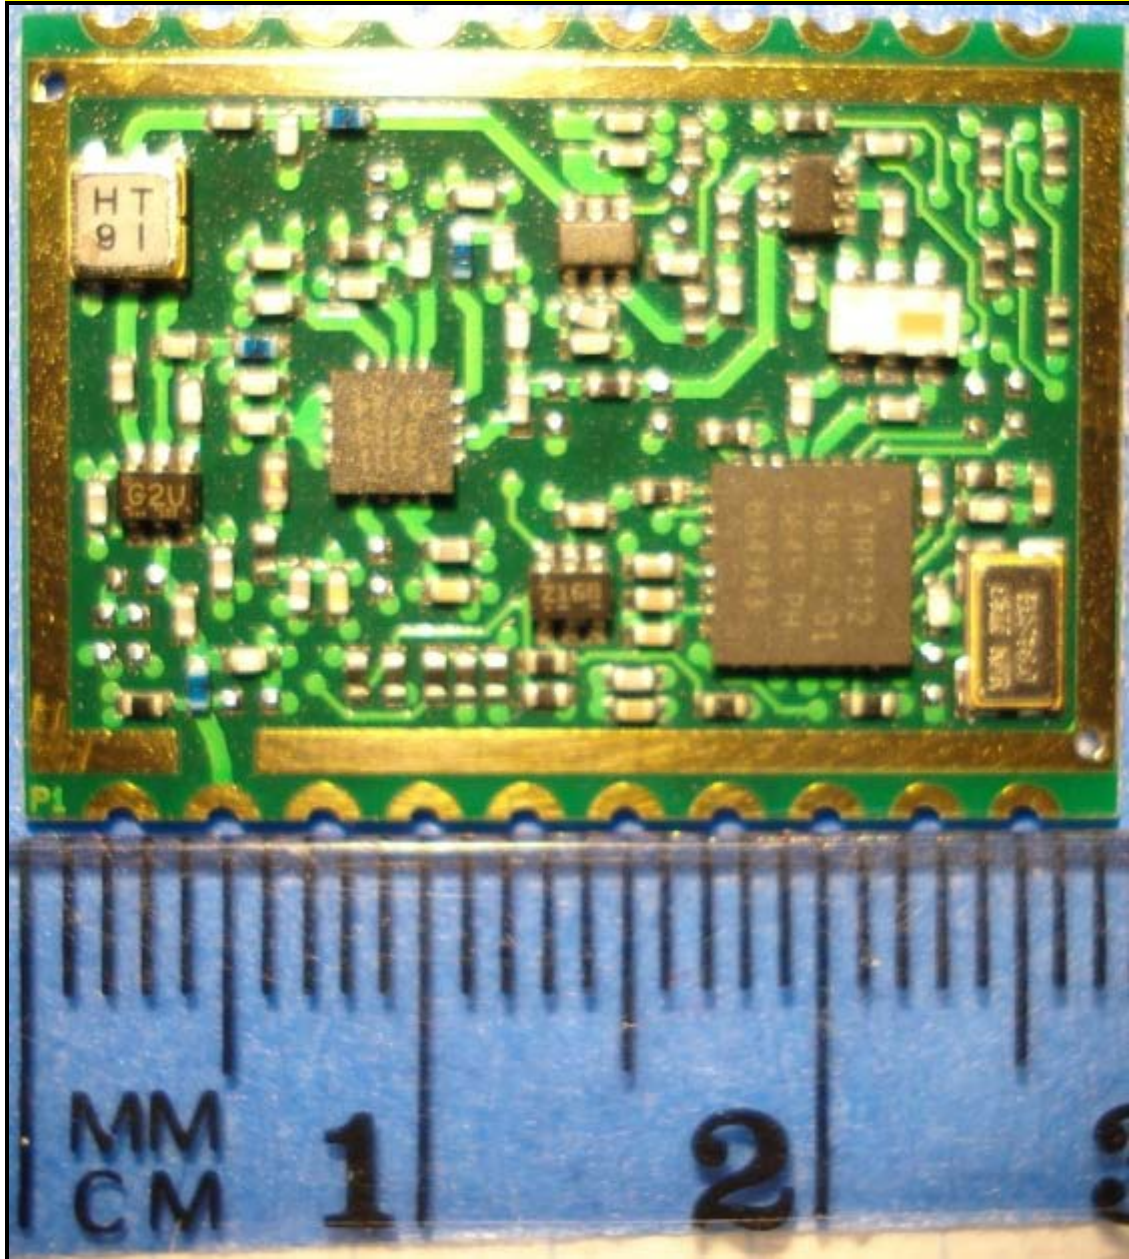

Rhein Tech Laboratories, Inc.
360 Herndon Parkway
Suite 1400
Herndon, VA 20170
<http://www.rheintech.com>

Client: Banner Engineering Corporation
Model: RM912HP
Standards: FCC 15.247/IC RSS-210
ID's: UE3RM912HP/7044A-RM912HP
Report #: 2009324

Appendix O: Internal Photographs

Photograph 23: EUT with Shield

Rhein Tech Laboratories, Inc.
360 Herndon Parkway
Suite 1400
Herndon, VA 20170
<http://www.rheintech.com>

Client: Banner Engineering Corporation
Model: RM912HP
Standards: FCC 15.247/IC RSS-210
ID's: UE3RM912HP/7044A-RM912HP
Report #: 2009324

Photograph 24: Top View

Rhein Tech Laboratories, Inc.
360 Herndon Parkway
Suite 1400
Herndon, VA 20170
<http://www.rheintech.com>

Client: Banner Engineering Corporation
Model: RM912HP
Standards: FCC 15.247/IC RSS-210
ID's: UE3RM912HP/7044A-RM912HP
Report #: 2009324