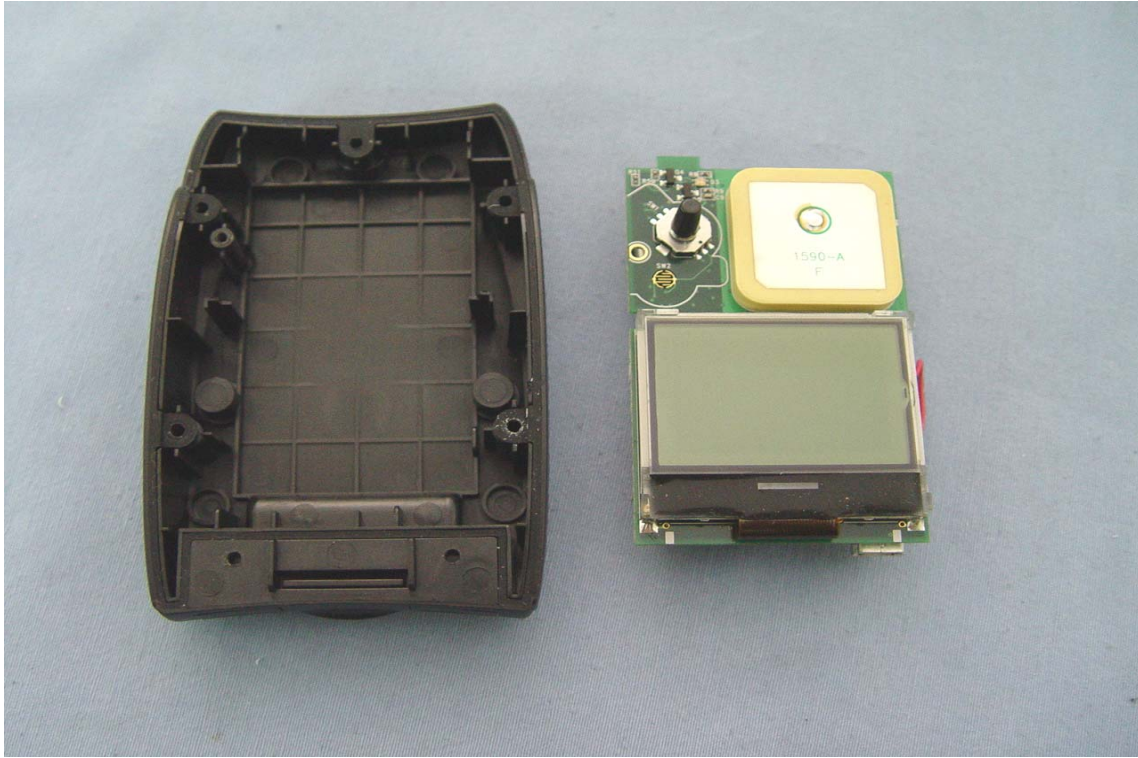

## INTERNAL PHOTOGRAPHS OF EUT

Bluetooth module position

2.4GHz Chip Antenna