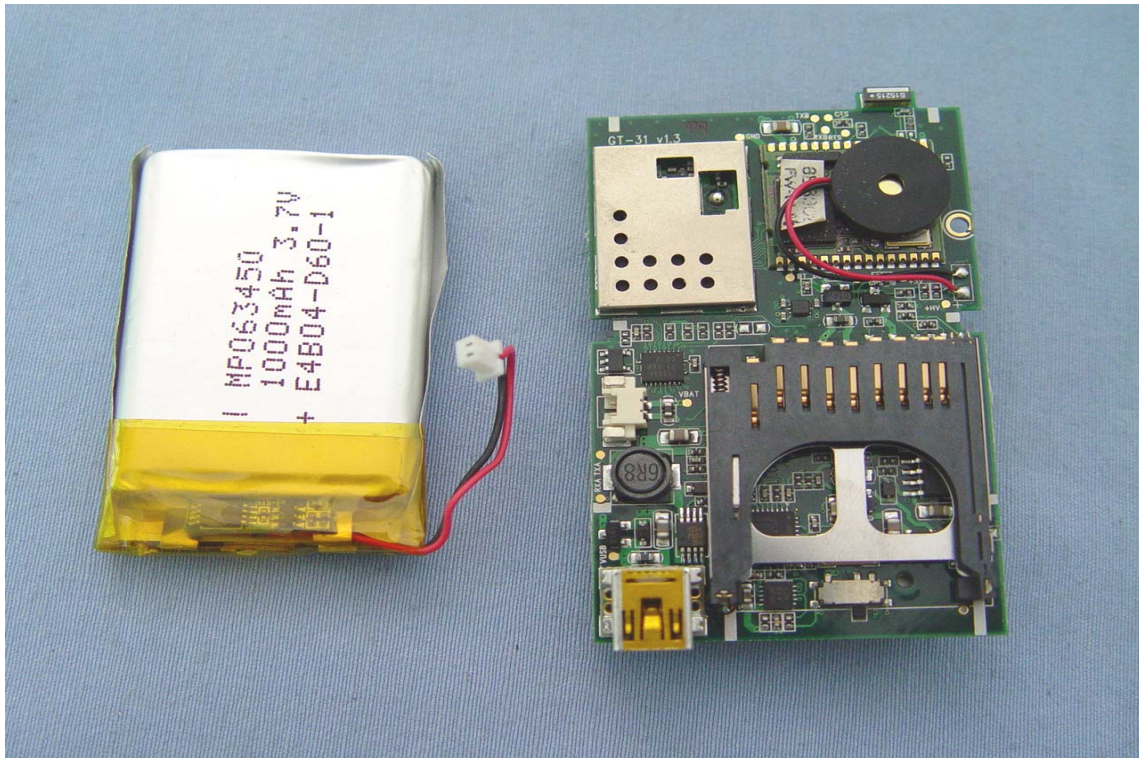

## INTERNAL PHOTOGRAPHS OF EUT

Bluetooth module position

2.4GHz Chip Antenna