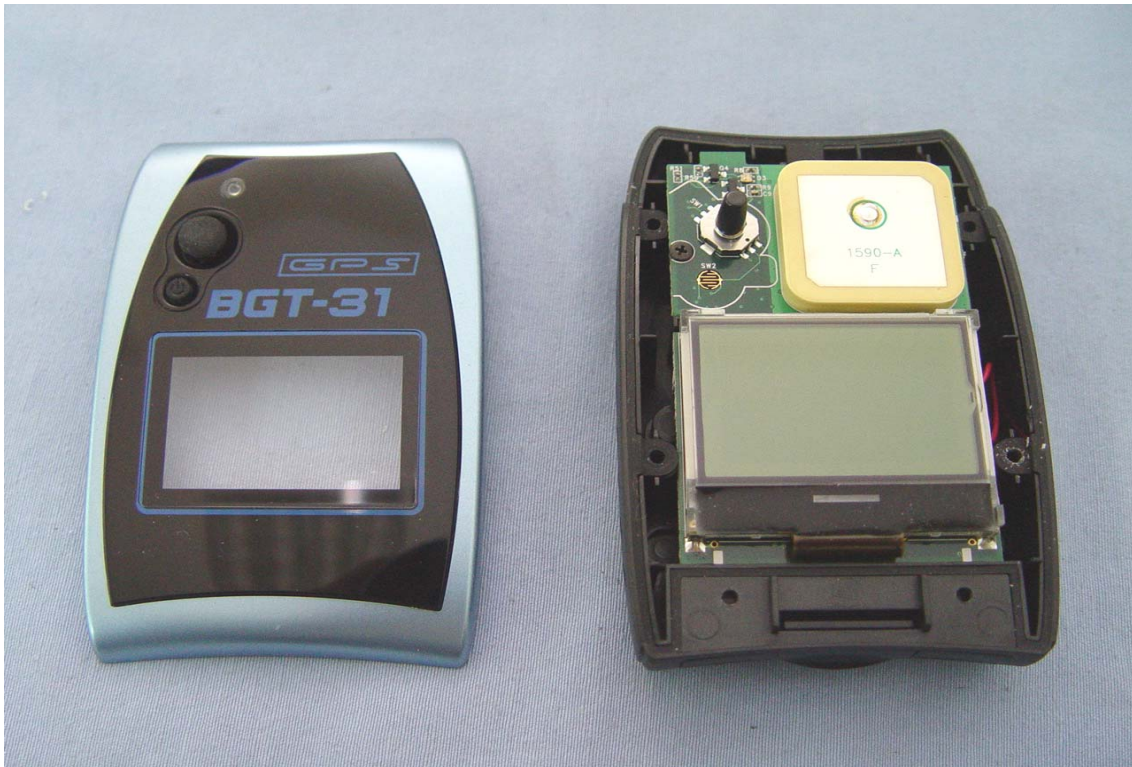

## INTERNAL PHOTOGRAPHS OF EUT

Bluetooth module position

2.4GHz Chip Antenna