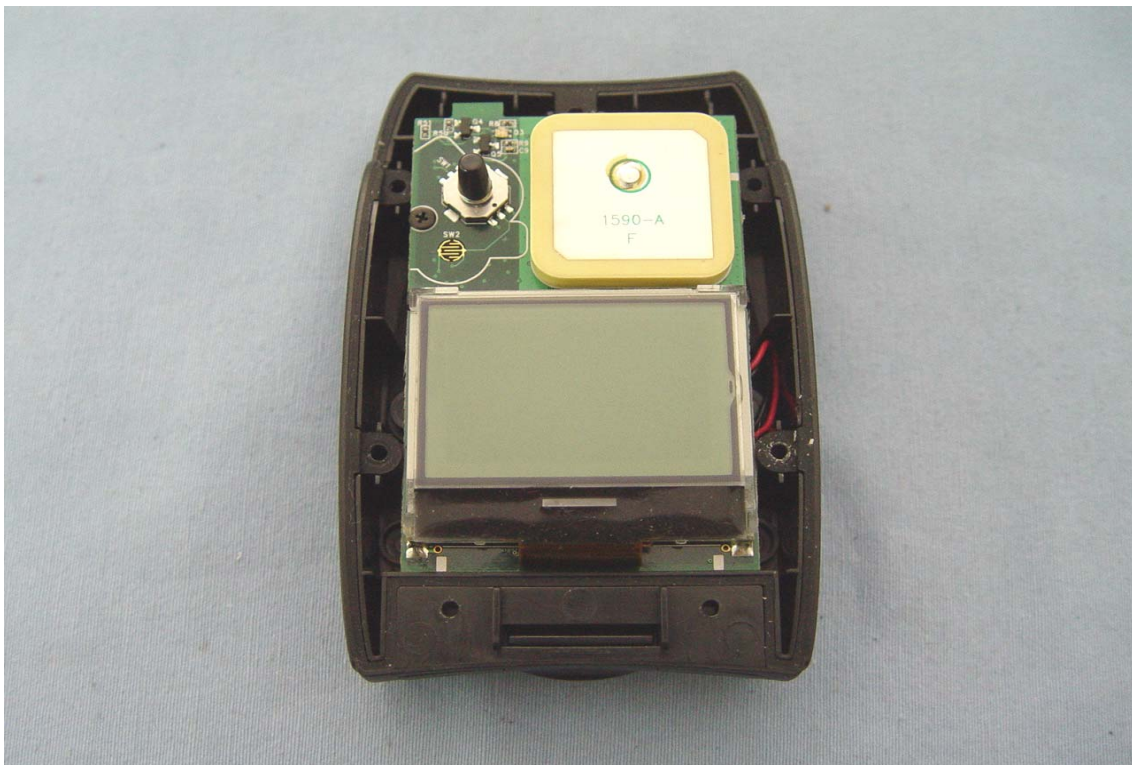

## INTERNAL PHOTOGRAPHS OF EUT

Bluetooth module position

2.4GHz Chip Antenna