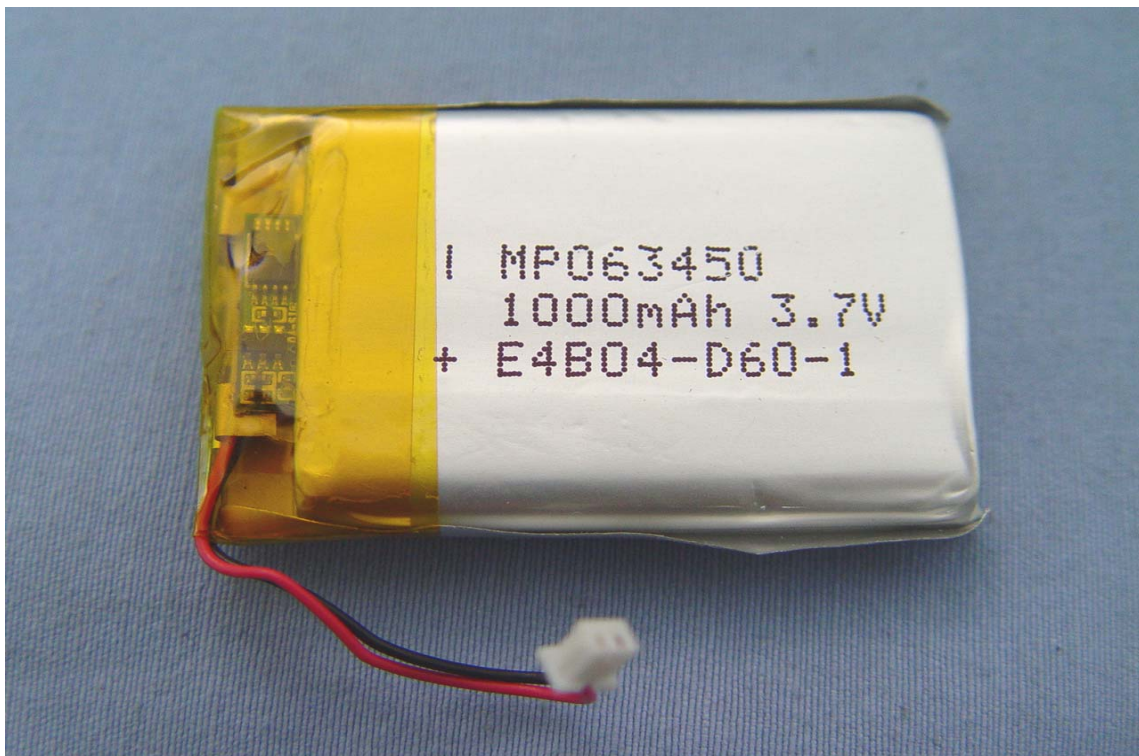

## INTERNAL PHOTOGRAPHS OF EUT

Bluetooth module position

2.4GHz Chip Antenna