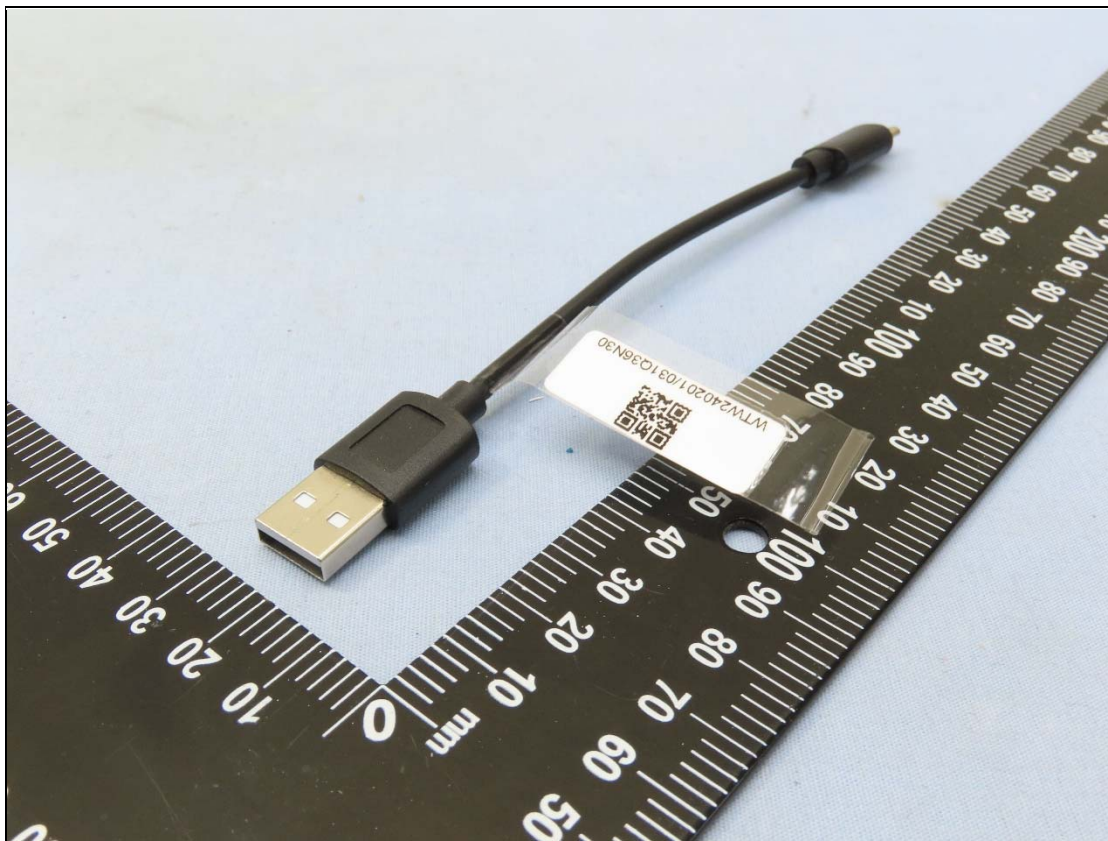

BUREAU  
VERITAS

Brand: SimpliSafe, Model: CM021

USB Cable

Power Cord