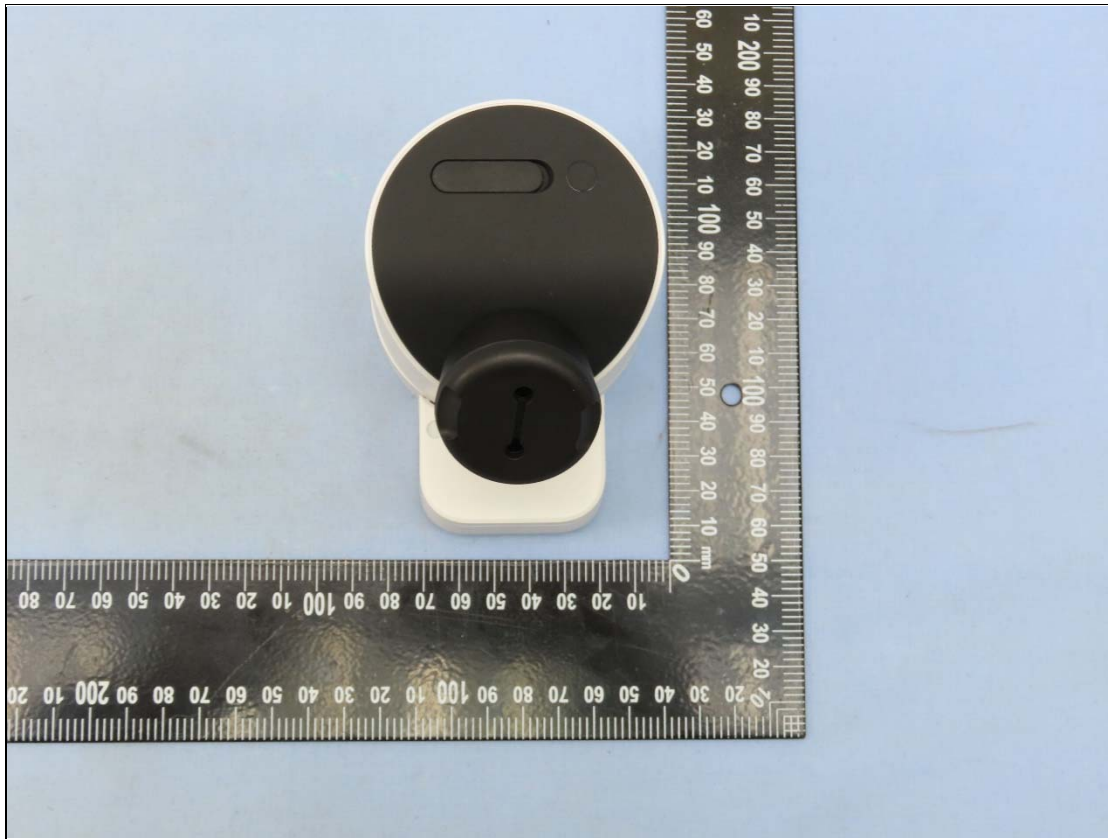

BUREAU  
VERITAS

Brand: SimpliSafe, Model: CM021

USB Cable

Power Cord