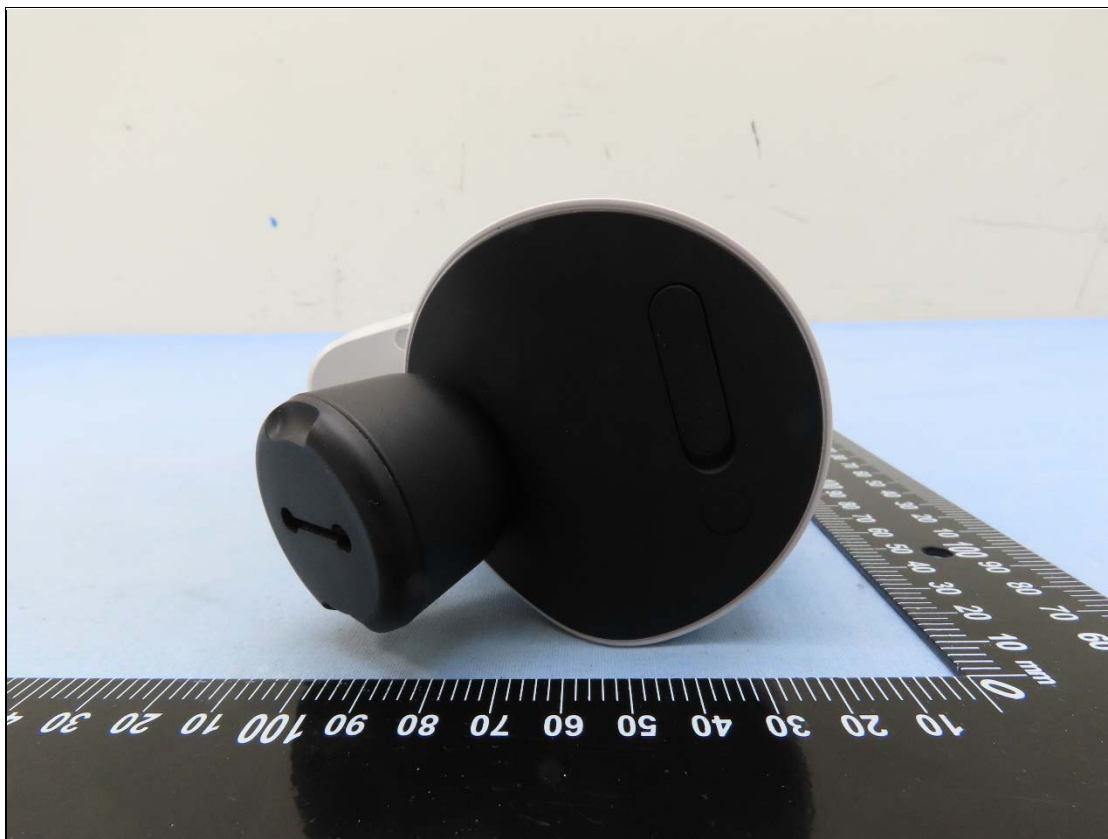

BUREAU  
VERITAS

Brand: SimpliSafe, Model: CM021

USB Cable

Power Cord