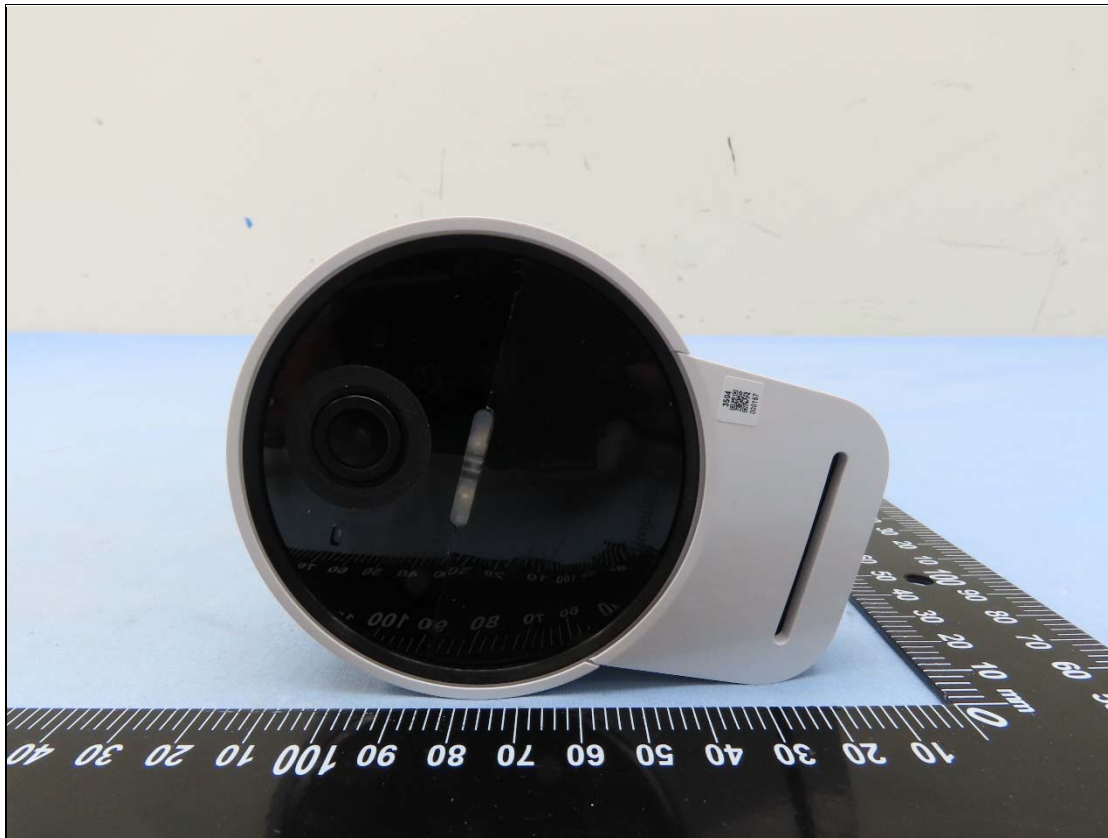

BUREAU  
VERITAS

Brand: SimpliSafe, Model: CM021

USB Cable

Power Cord