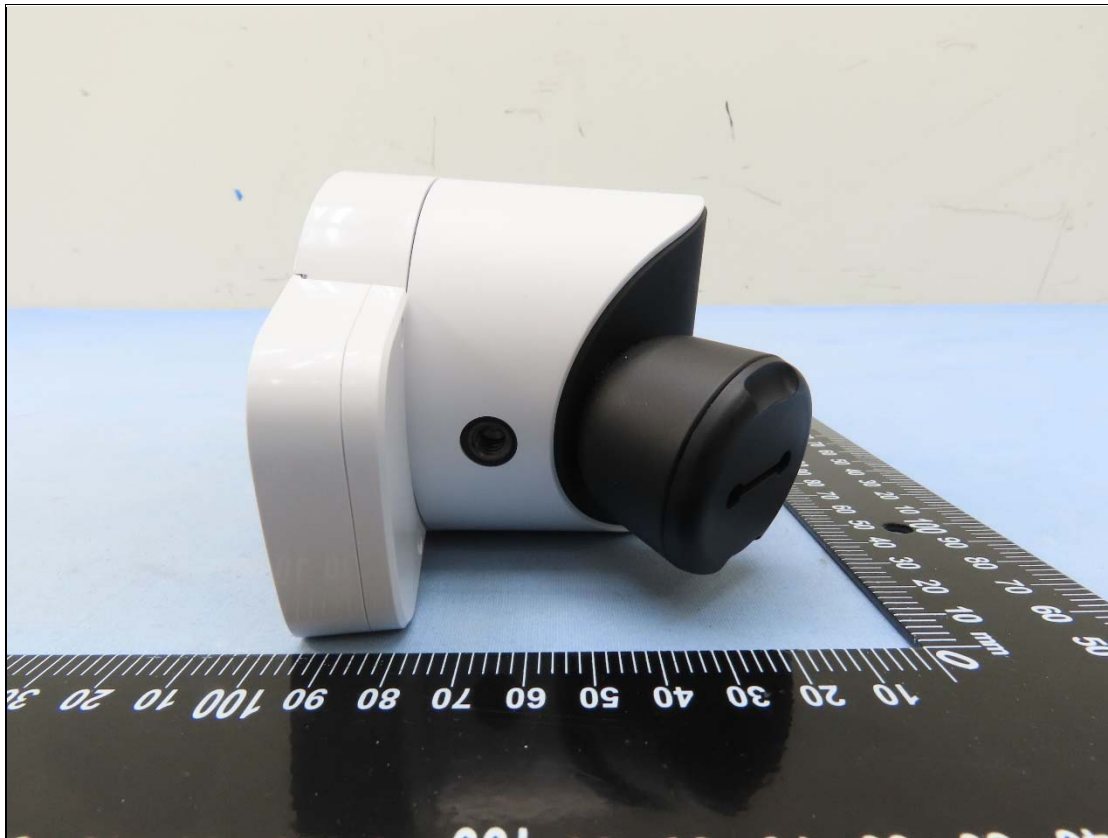

BUREAU  
VERITAS

Brand: SimpliSafe, Model: CM021

USB Cable

Power Cord