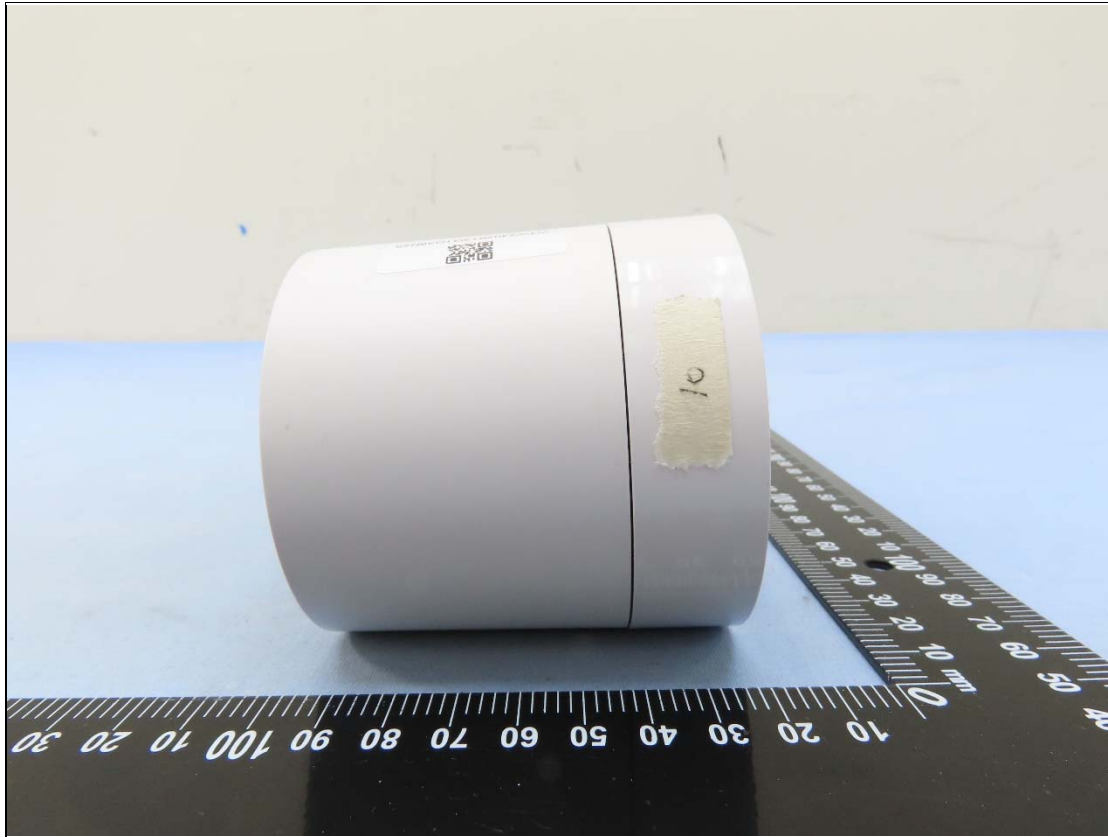

BUREAU  
VERITAS

Brand: SimpliSafe, Model: CM021

USB Cable

Power Cord