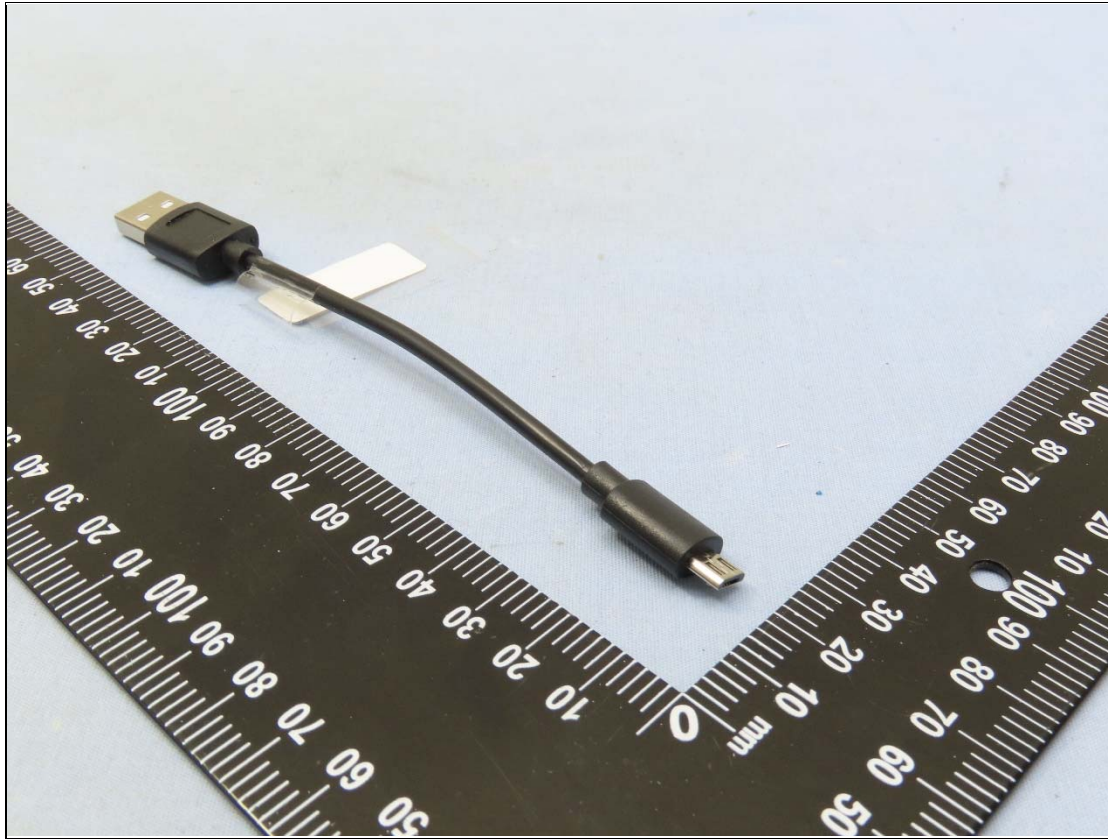

BUREAU  
VERITAS

Brand: SimpliSafe, Model: CM021

USB Cable

Power Cord