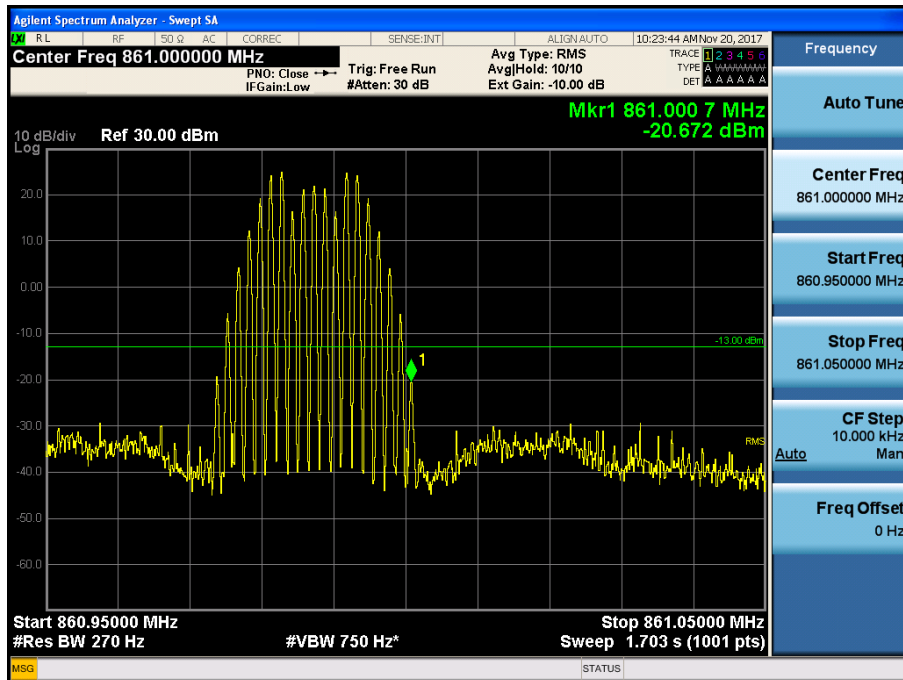

[Downlink - High]

800 APCO 25(12.5 kHz)\_DL

[Downlink - Low]

[Downlink - High]

800 APCO 25(25 kHz)\_DL

[Downlink - Low]

[Downlink - High]

700 APCO 25(6.25 kHz)\_UL