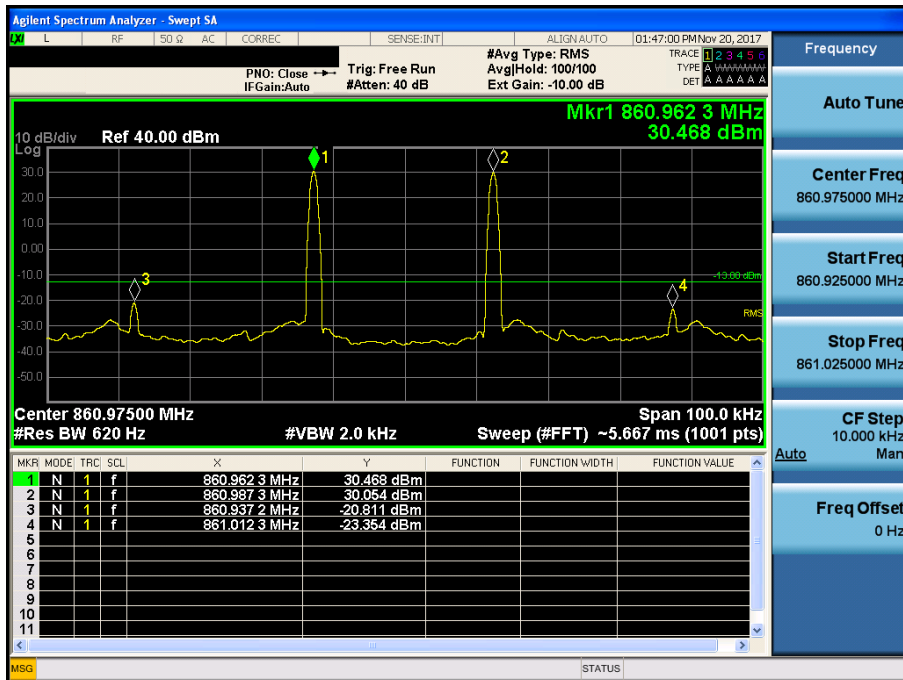

[Downlink - Low]

[Downlink - High]

800 APCO 25(25 kHz)\_DL

[Downlink - Low]

[Downlink - High]