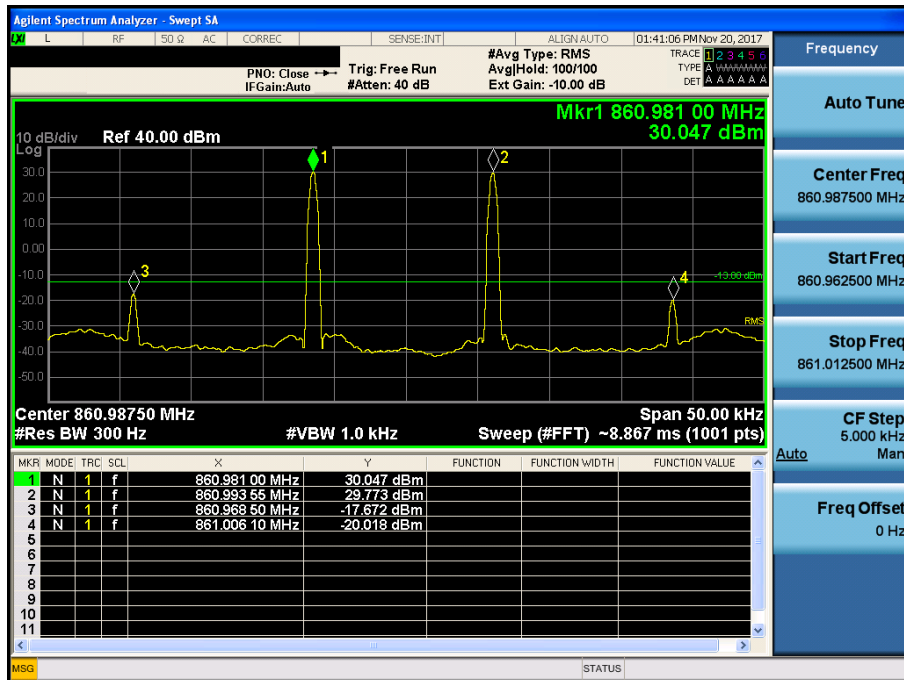

[Downlink - High]