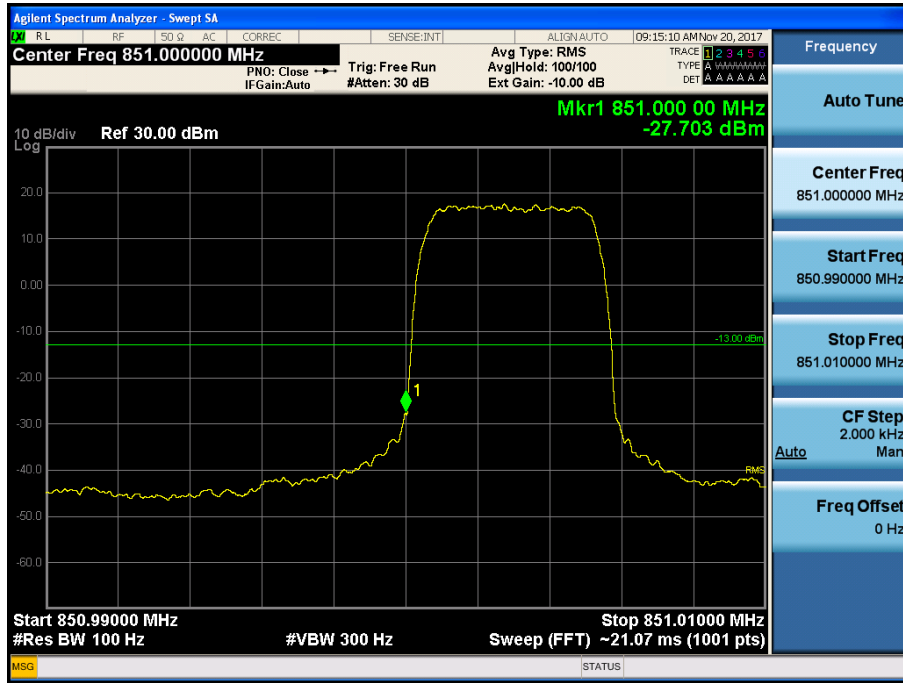

700 APCO 25(12.5 kHz)\_DL

[Downlink - Low]

[Downlink - High]

700 APCO 25(25 kHz)\_DL

[Downlink - Low]

[Downlink - High]

800 APCO 25(6.25 kHz)\_DL

[Downlink - Low]