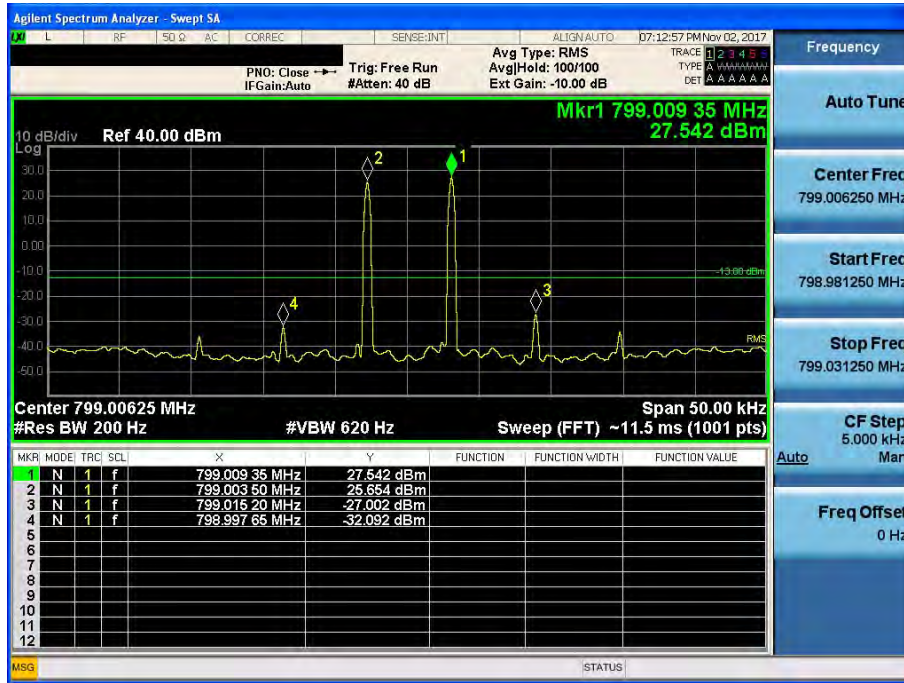

700 APCO 25(6.25 kHz)_UL

[Uplink - Low]