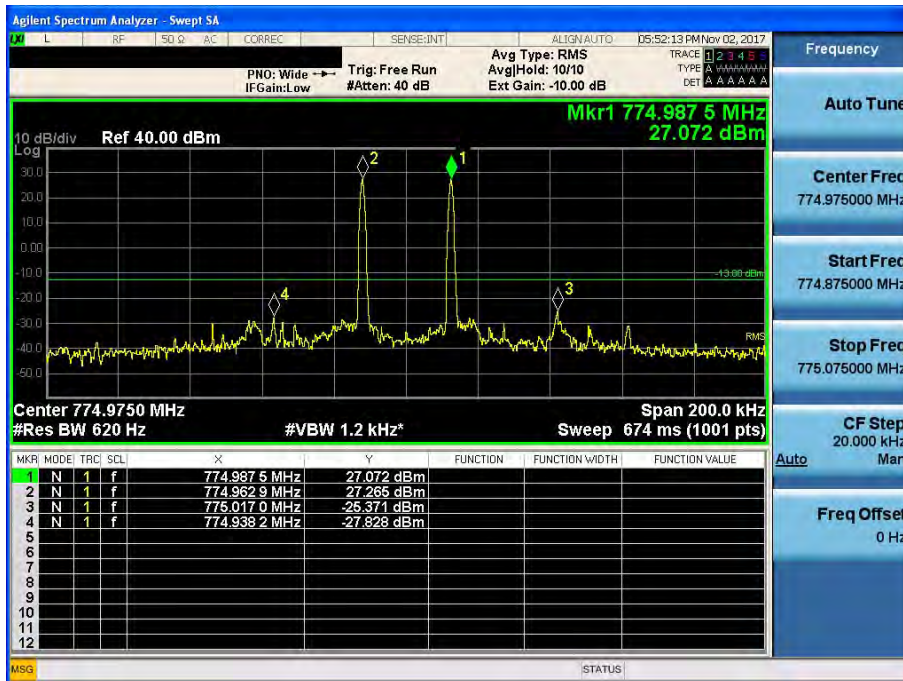

### [Downlink - High]

700 APCO 25(25 kHz)\_DL

[Downlink - Low]

[Downlink - High]

800 APCO 25(6.25 kHz)\_DL

[Downlink - Low]

[Downlink - High]

800 APCO 25(12.5 kHz)\_DL