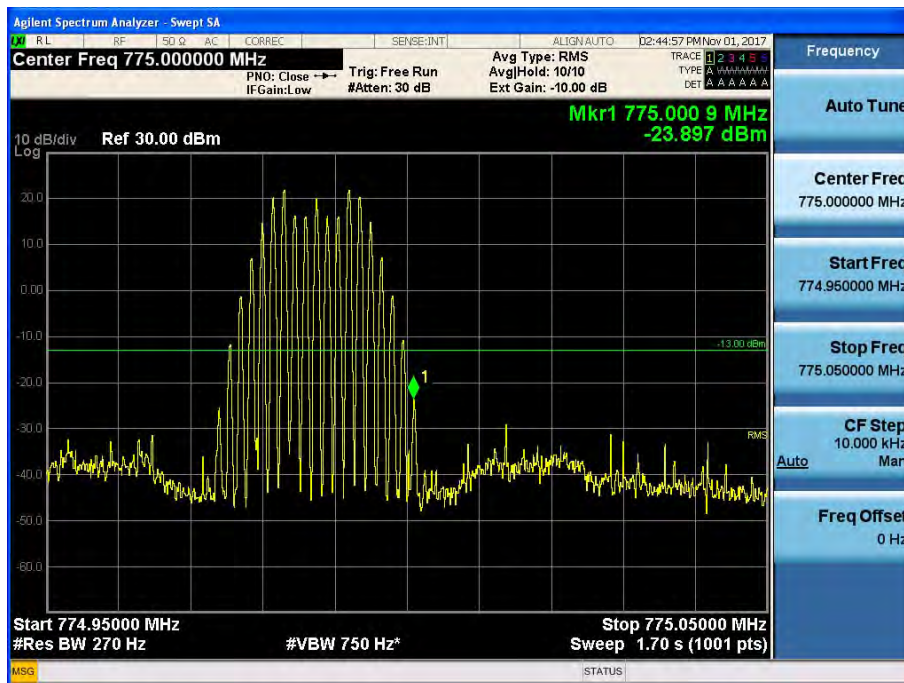

700 APCO 25(12.5 kHz)\_DL

[Downlink - Low]

[Downlink - High]

700 APCO 25(25 kHz)\_DL

[Downlink - Low]

[Downlink - High]

800 APCO 25(6.25 kHz)\_DL

[Downlink - Low]