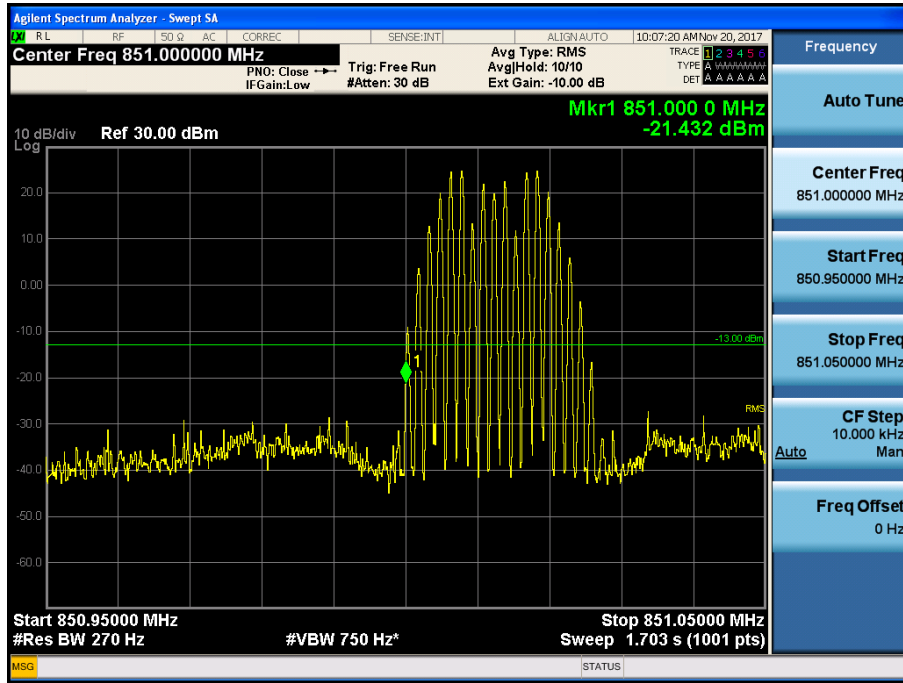

[Downlink - High]

800 APCO 25(12.5 kHz)\_DL

[Downlink - Low]

[Downlink - High]

800 APCO 25(25 kHz)\_DL

[Downlink - Low]

[Downlink - High]

700 APCO 25(6.25 kHz)\_UL