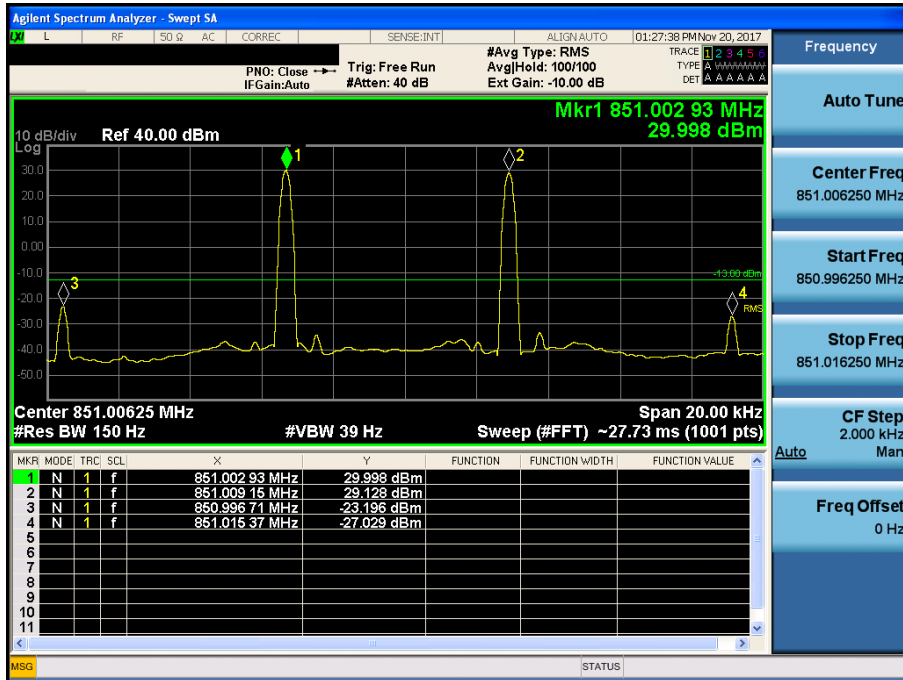

### [Downlink - High]

700 APCO 25(25 kHz)\_DL

[Downlink - Low]

[Downlink - High]

800 APCO 25(6.25 kHz)\_DL

[Downlink - Low]

[Downlink - High]

800 APCO 25(12.5 kHz)\_DL