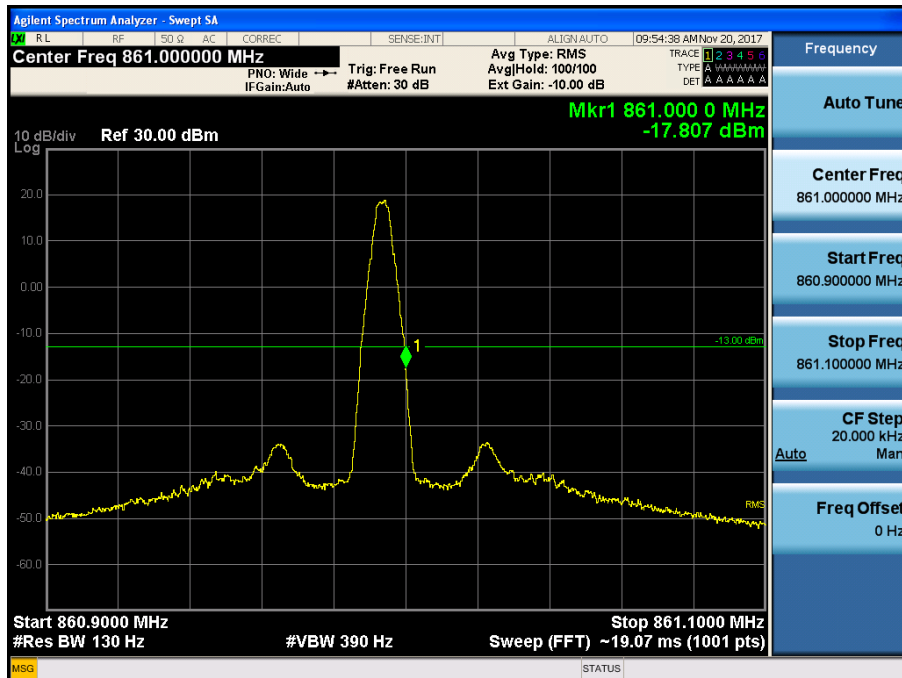

[Downlink - High]

800 APCO 25(12.5 kHz)\_DL

[Downlink - Low]

[Downlink - High]

800 APCO 25(25 kHz)\_DL

[Downlink - Low]

[Downlink - High]

700 APCO 25(6.25 kHz)\_UL