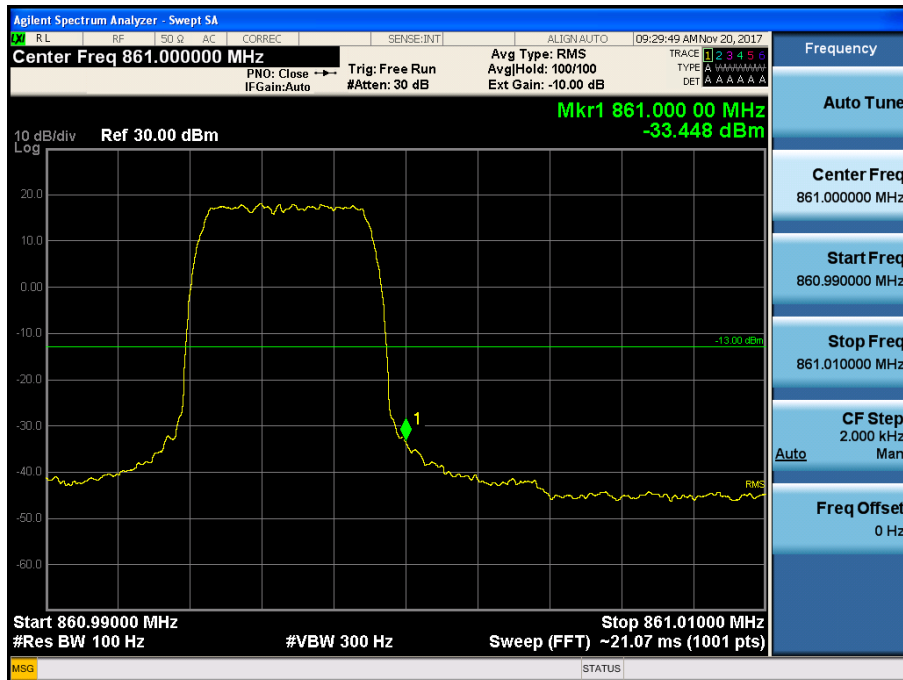

[Downlink - High]