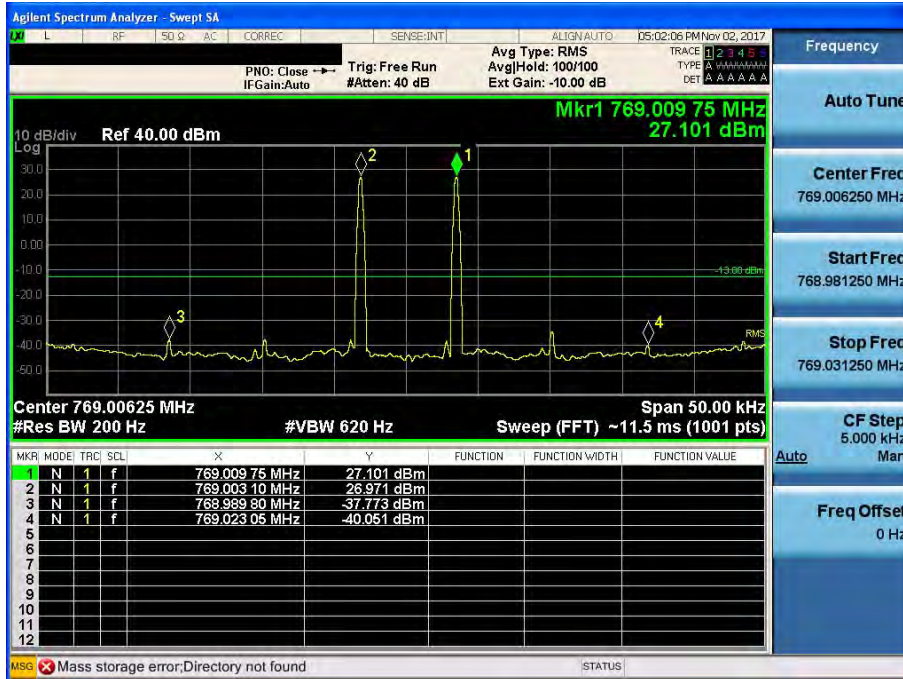

9 kHz ~ 150 kHz

150 kHz ~ 30 MHz

30 MHz ~ 1 GHz

1 GHz ~ 3 GHz

3 GHz ~ 12.75 GHz

**Intermodulation Spurious Emissions**

**700 APCO 25(6.25 kHz)\_DL**

[Downlink - Low]