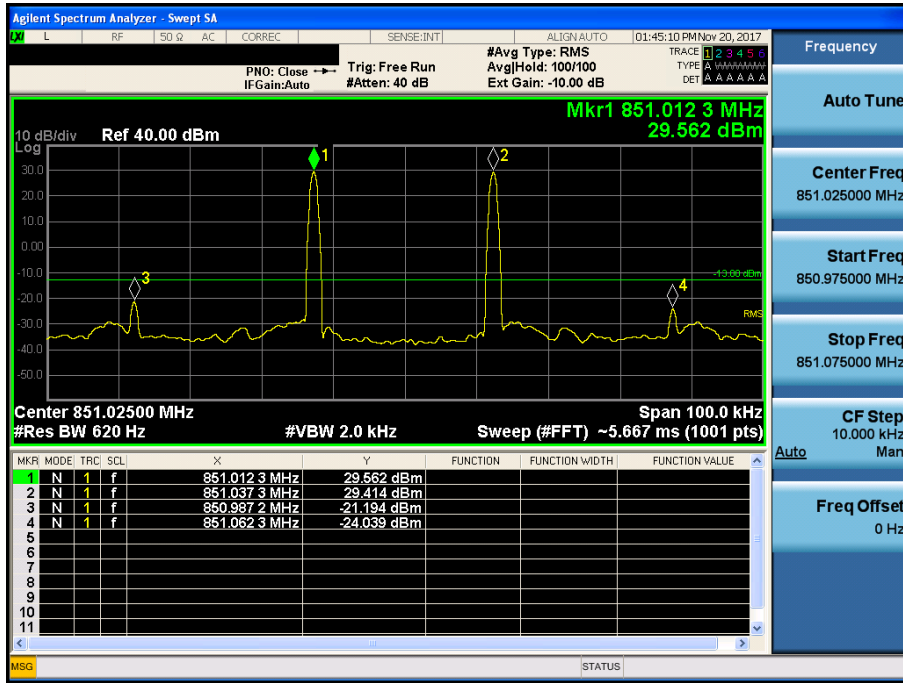

[Downlink - Low]

[Downlink - High]

800 APCO 25(25 kHz)\_DL

[Downlink - Low]

[Downlink - High]