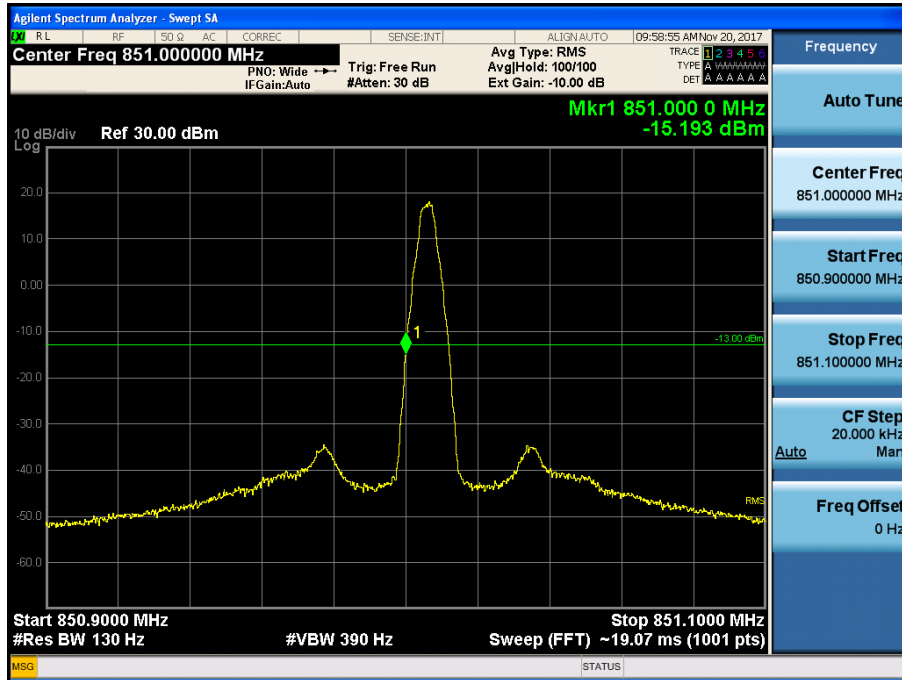

800 APCO 25(12.5 kHz)_DL

[Downlink - Low]