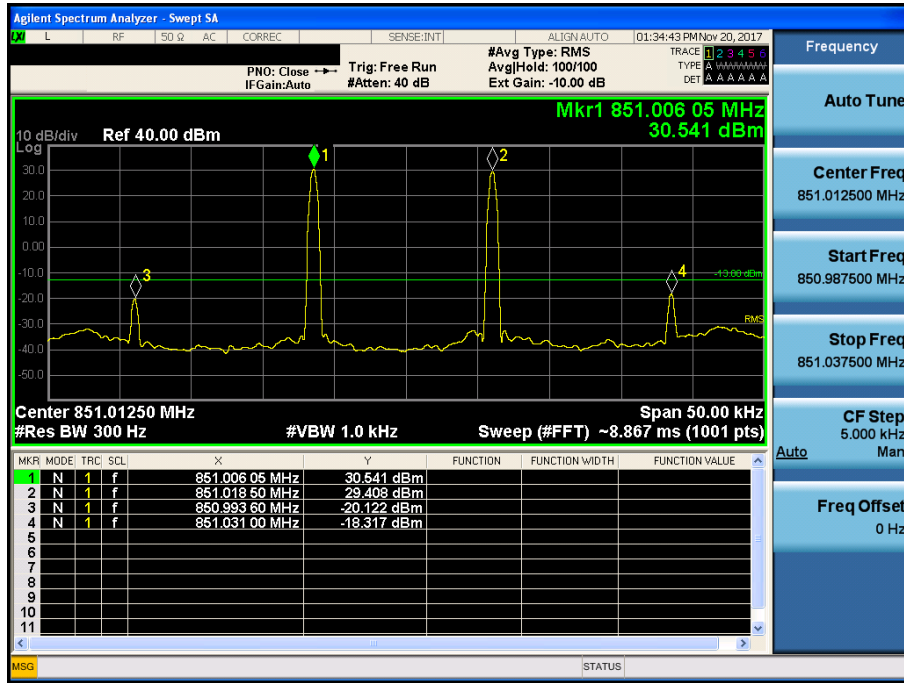

800 APCO 25(12.5 kHz)_DL

[Downlink - Low]