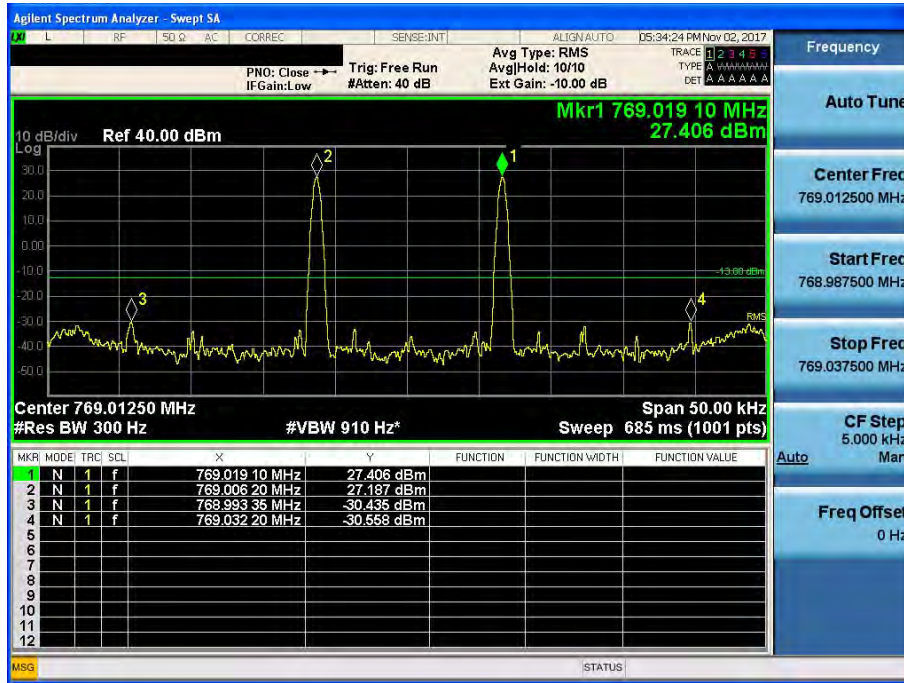

700 APCO 25(12.5 kHz)_DL

[Downlink - Low]