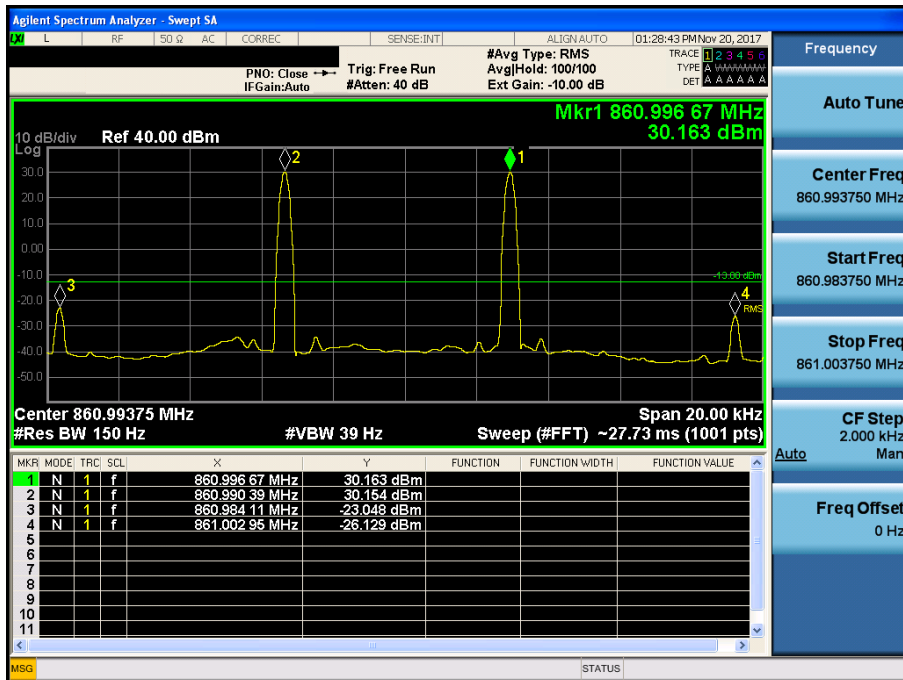

### [Downlink - High]

700 APCO 25(25 kHz)\_DL

[Downlink - Low]

[Downlink - High]

800 APCO 25(6.25 kHz)\_DL

[Downlink - Low]

[Downlink - High]

800 APCO 25(12.5 kHz)\_DL