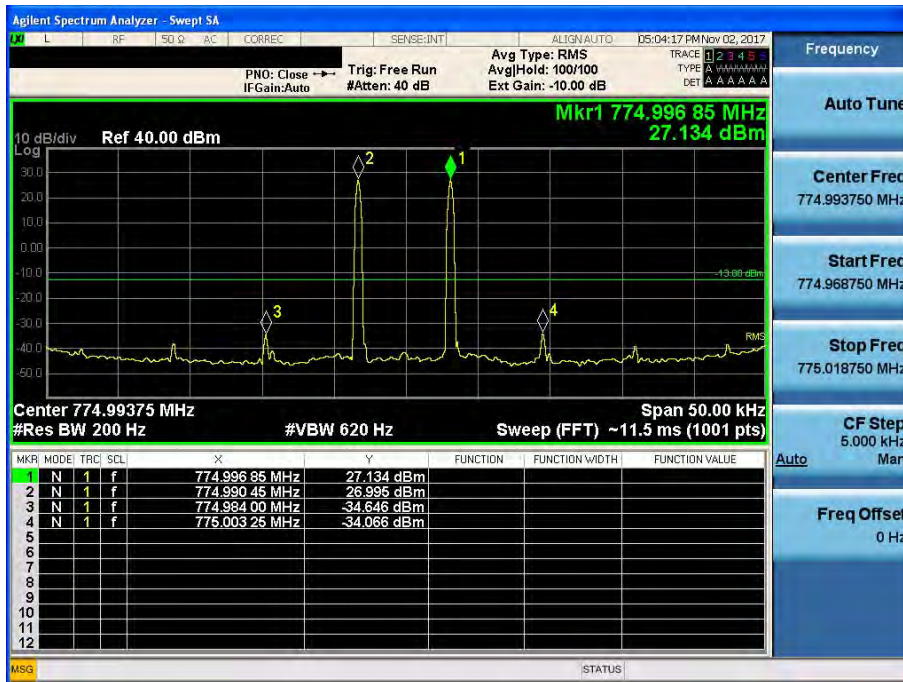

[Downlink - High]