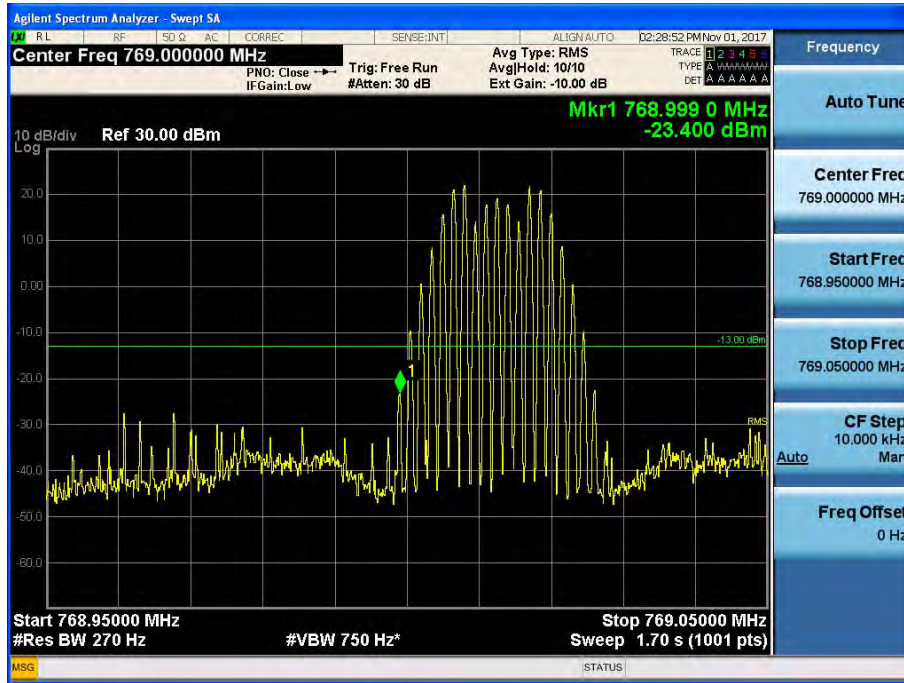

700 APCO 25(12.5 kHz)\_DL

[Downlink - Low]

[Downlink - High]

700 APCO 25(25 kHz)\_DL

[Downlink - Low]

[Downlink - High]

800 APCO 25(6.25 kHz)\_DL

[Downlink - Low]