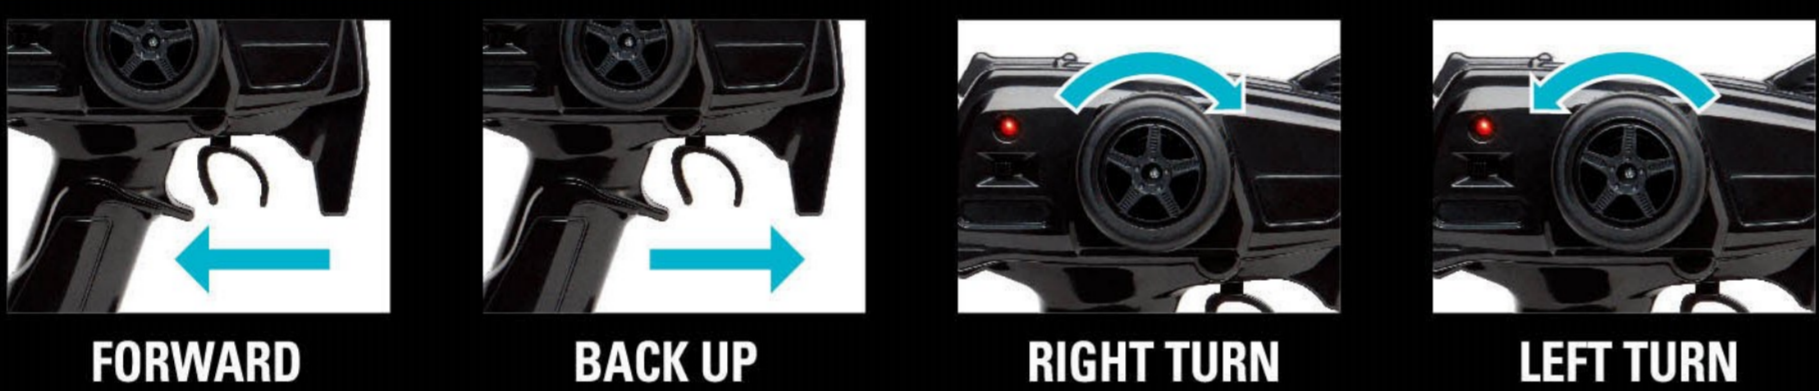

BASIC CAR OPERATION

STEERING ALIGNMENT ADJUSTMENT:

SAFETY PRECAUTIONS

BATTERY WARNING:

1002642 (2303623)

SHARPER IMAGE® ALL-TERRAIN RACE CAR RC DIRT RODDER