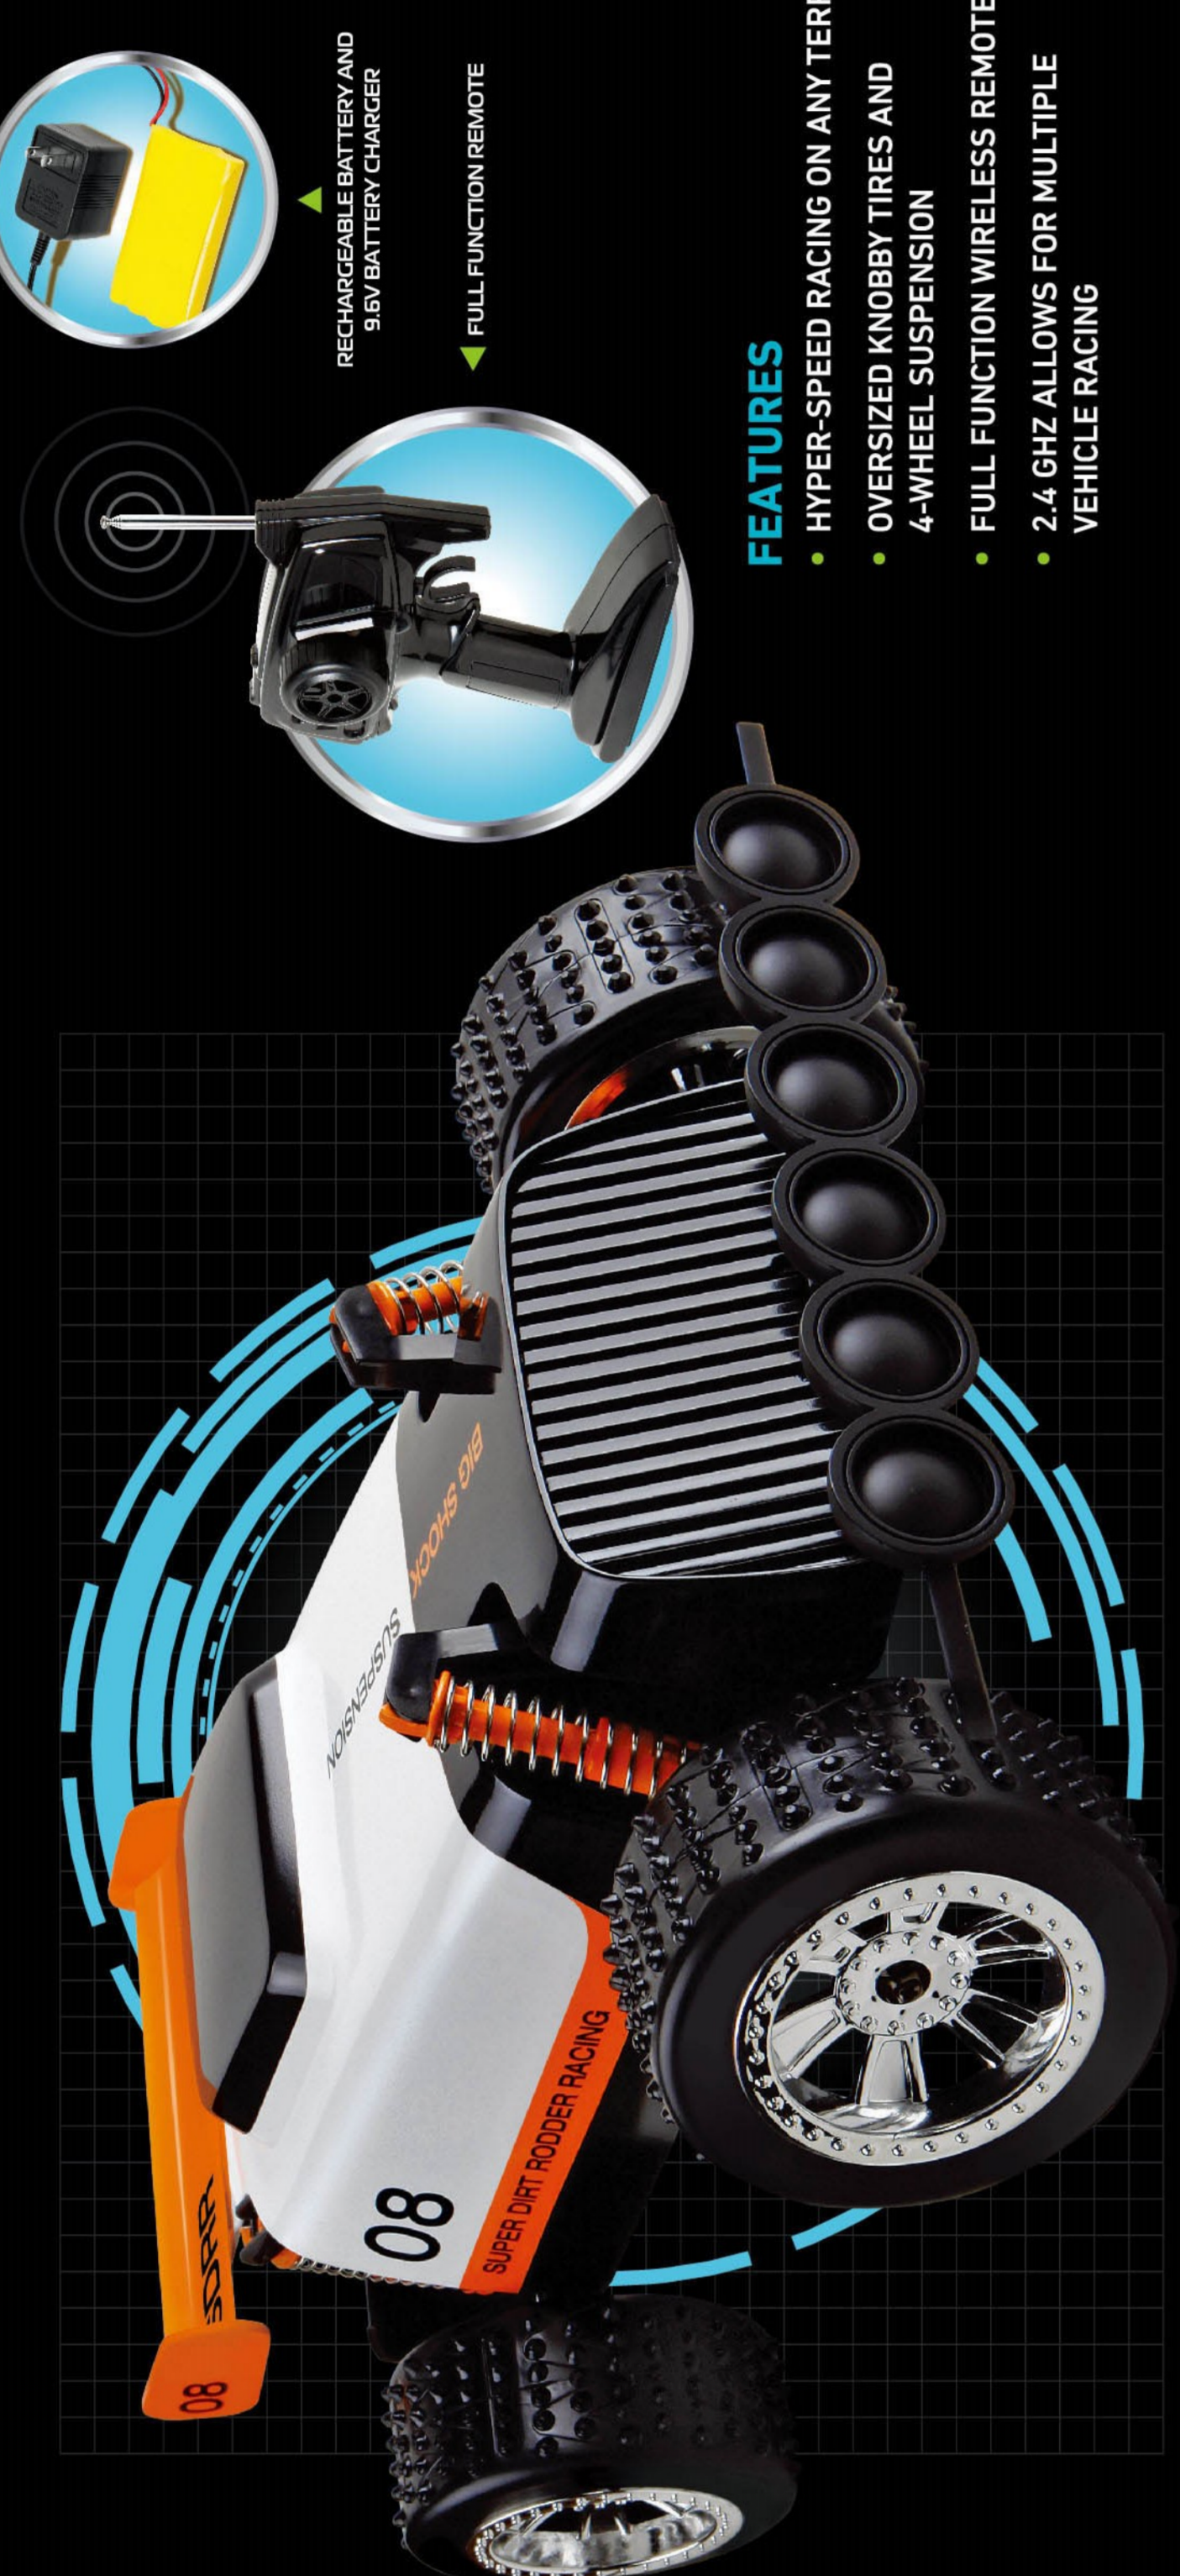

BASIC CAR OPERATION

STEERING ALIGNMENT ADJUSTMENT:

SAFETY PRECAUTIONS

BATTERY WARNING:

1002642 (2303623)

SHARPER IMAGE® ALL-TERRAIN RACE CAR RC DIRT RODDER

SUPER
SPEED
LOW FUEL
CONSUMPTION

PULL FUNCTION
REMOTE CONTROL

1. ### FEATURES
2. HYPER-SPEED RACING ON ANY TERRAIN
   - OVERSIZED KNOBBY TIRES AND 4-WHEEL SUSPENSION
   - FULL FUNCTION WIRELESS REMOTE VEHICLE RACING
   - 2.4 GHz

RECHARGEABLE BATTERY AND
ALL PARTS INCLUDED!
PULL FUNCTION REMOTE