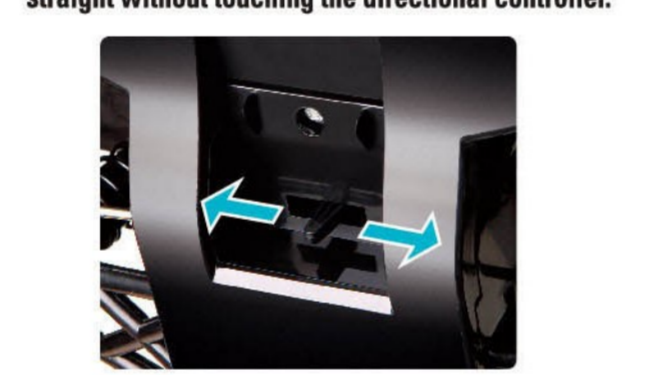

SHARPER IMAGE®

ALL-TERRAIN RACE CAR RC DIRT RODDER

恒盛玩具: 90-565664
编号: HSW-J-0169
日期: 2017.5.17
产地: 中国
红色万向轮

SHARPER IMAGE

SHARPER IMAGE® ALL-TERRAIN RACE CAR RC DIRT RODDER

WIRELESS
RC
ACTION!
UP TO
12 MPH
ACTUAL
SPEED!

**BATTERY
OPERATED
PLAY VEHICLE**
AGES 8 AND UP
WARNING!
CHOKING HAZARD -
Small parts. Not suitable
for children under 3 years.

SHARPER IMAGE® ALL-TERRAIN RACE CAR RC DIRT RODDER

ALL-TERRAIN RACE CAR RC DIRT RODDER

BATTERY INSTALLATION

**PULL FUNCTION
REMOTE CONTROL**

BASIC CAR OPERATION

STEERING ALIGNMENT ADJUSTMENT:

SAFETY PRECAUTIONS

BATTERY WARNING:

1002642 (2303623)

SHARPER IMAGE® ALL-TERRAIN RACE CAR RC DIRT RODDER

SUPER
SPEED
LOW FUEL
CONSUMPTION

PULL FUNCTION
REMOTE CONTROL

1. ### FEATURES
2. HYPER-SPEED RACING ON ANY TERRAIN
   - OVERSIZED KNOBBY TIRES AND 4-WHEEL SUSPENSION
   - FULL FUNCTION WIRELESS REMOTE VEHICLE RACING
   - 2.4 GHz

RECHARGEABLE BATTERY AND
ALL PARTS INCLUDED!
PULL FUNCTION REMOTE