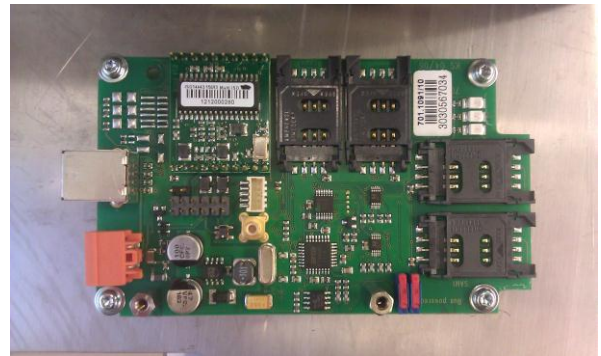

Annex 2 of Test Report 17062: Internal Photos

View on the inside of the door and view inside of the EUT: ACS Ticket Vending Machine TVM FVD Expert 9100 US

Place of the Card dispenser (See red square)

Card dispenser: side view

Card dispenser: Top view

Card dispenser: Main board

Card dispenser: Close view onto the dispensing part and the RFID antenna