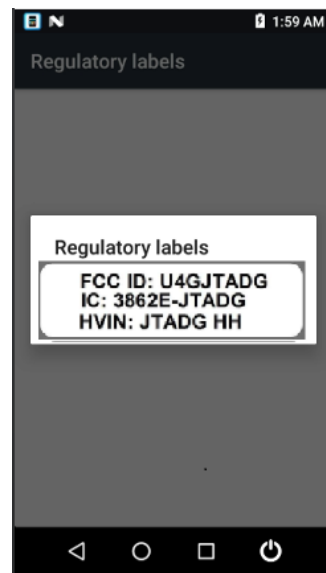

FCC and IC Label content and Location

JOYA TOUCH A6 DG

FCC ID: U4GJTADG
IC: 3862E-JTADG

Physical Label

Hand Held version

Gun version

E-Label

- ✓ The electronic label can be displayed in three steps, in JOYA TOUCH A6 DG menu
 - Step 1: tap on *Settings* icon

- Step 2: tap on *Device info*

- Step 3: tap on *Regulatory labels*

- As a result, the Electronic label will be displayed

E-label GUN variant

E-label HANDHELD variant