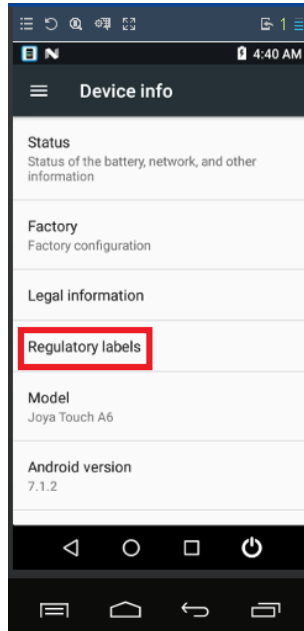

FCC and IC Label content and Location

JOYA TOUCH A6 DG

FCC ID: U4GJTADG
IC: 3862E-JTADG

Physical Label

Hand Held version

Gun version

E-Label

- ✓ The electronic label can be displayed in three steps, in JOYA TOUCH A6 DG menu
 - Step 1: tap on *Settings* icon

- Step 2: tap on *Device info*

- Step 3: tap on *Regulatory labels*

- As a result, the Electronic label will be displayed

E-label GUN variant

E-label HANDHELD variant