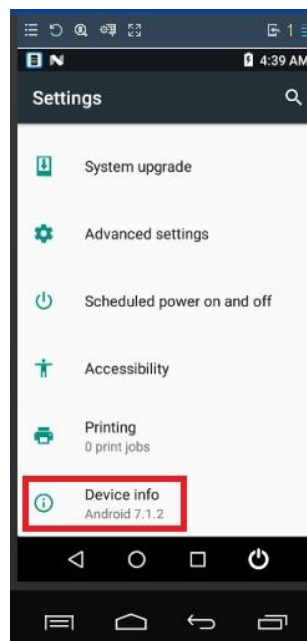

FCC and IC Label content and Location

JOYA TOUCH A6 DG

FCC ID: U4GJTADG
IC: 3862E-JTADG

Physical Label

Hand Held version

Gun version

E-Label

- ✓ The electronic label can be displayed in three steps, in JOYA TOUCH A6 DG menu
 - Step 1: tap on *Settings* icon

- Step 2: tap on *Device info*

- Step 3: tap on *Regulatory labels*

- As a result, the Electronic label will be displayed

E-label GUN variant

E-label HANDHELD variant