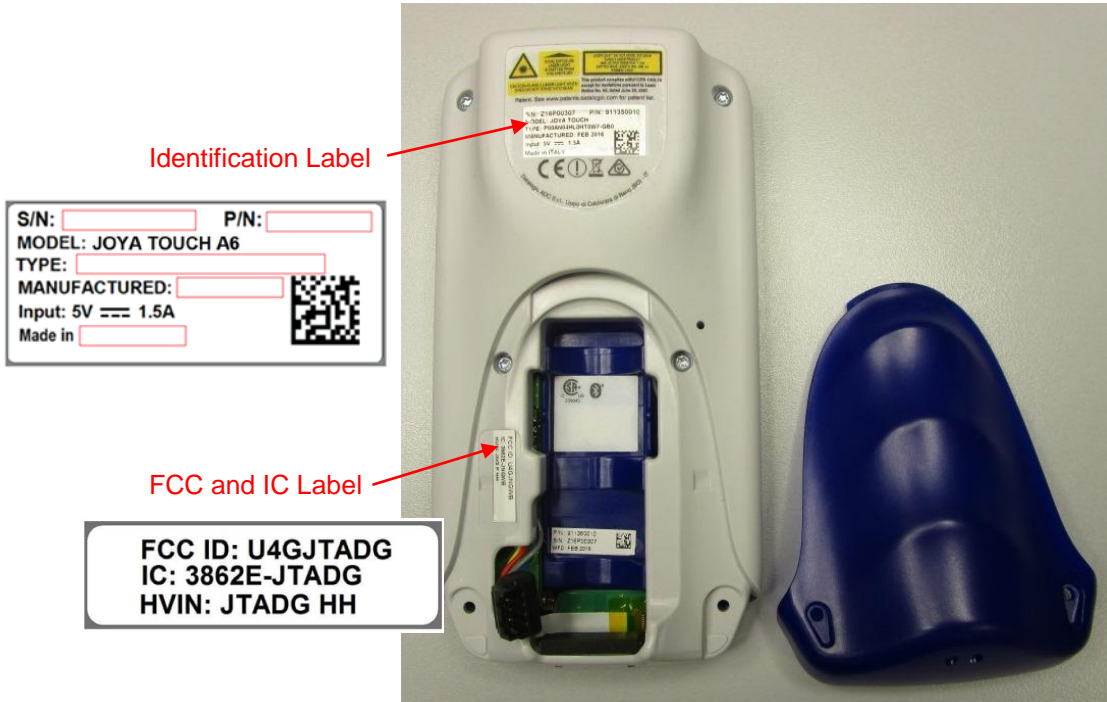

FCC and IC Label content and Location

JOYA TOUCH A6 DG

FCC ID: U4GJTADG
IC: 3862E-JTADG

Physical Label

Hand Held version

Gun version

E-Label

- ✓ The electronic label can be displayed in three steps, in JOYA TOUCH A6 DG menu
 - Step 1: tap on *Settings* icon

- Step 2: tap on *Device info*

- Step 3: tap on *Regulatory labels*

- As a result, the Electronic label will be displayed

E-label GUN variant

E-label HANDHELD variant