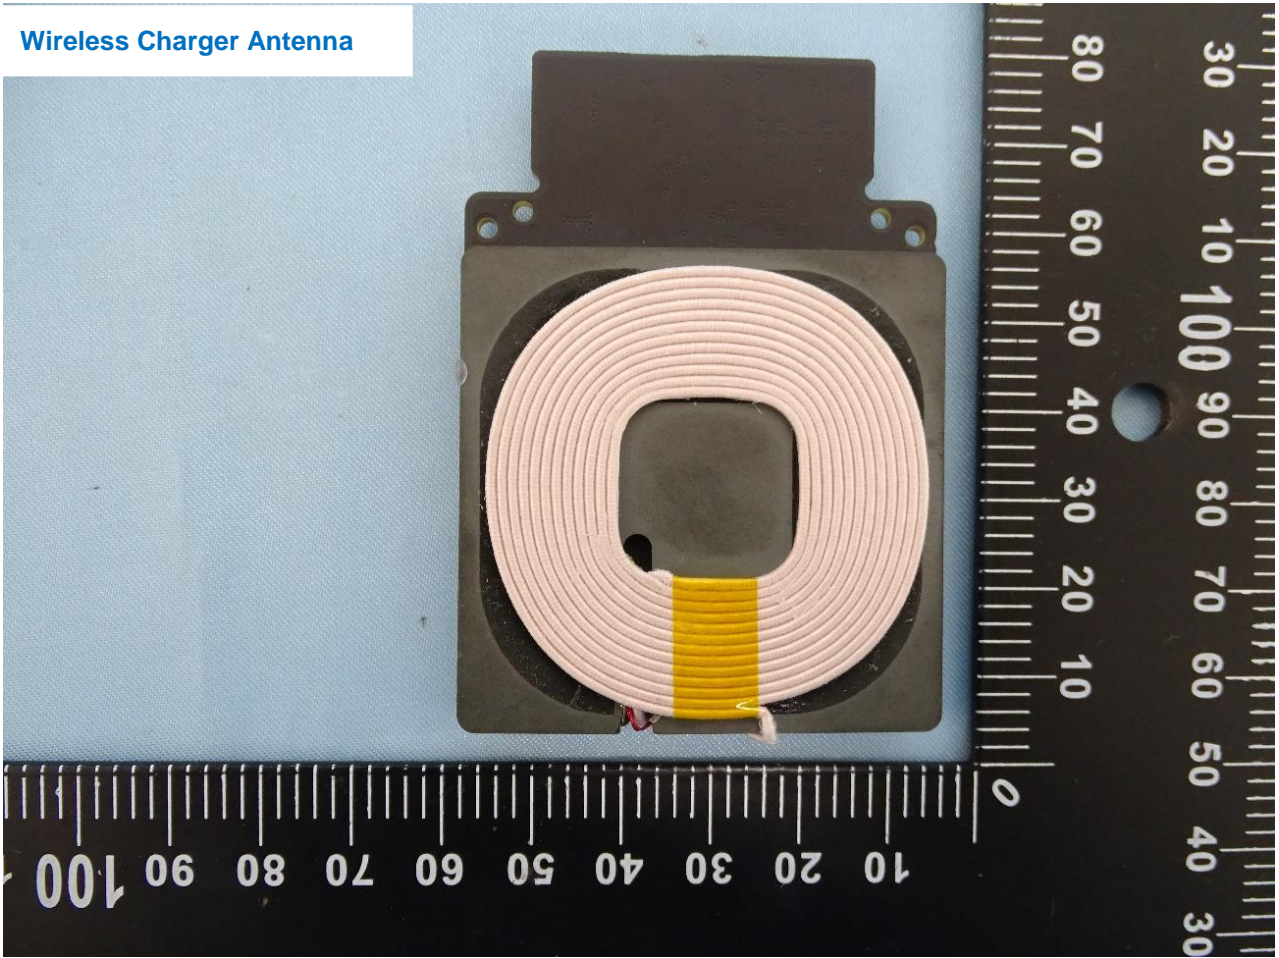

3. Internal Photograph of the EUT

Wireless Charging Module (Brand Name: Datalogic / Model Name: MODWLC)

Wireless Charger Antenna

————THE END————