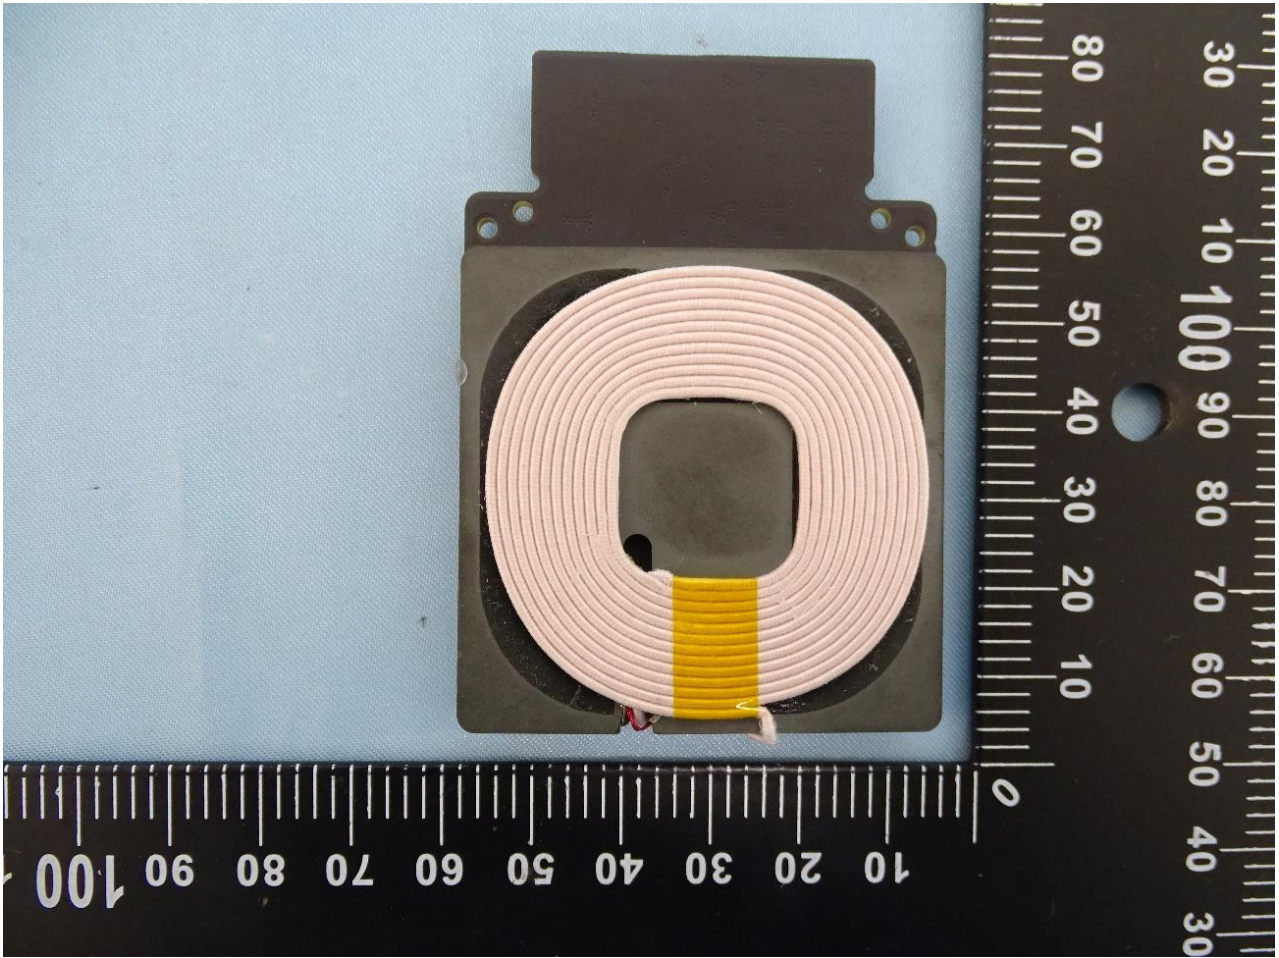

3. Internal Photograph of the EUT

Wireless Charging Module (Brand Name: Datalogic / Model Name: MODWLC)

Wireless Charger Antenna

————THE END————