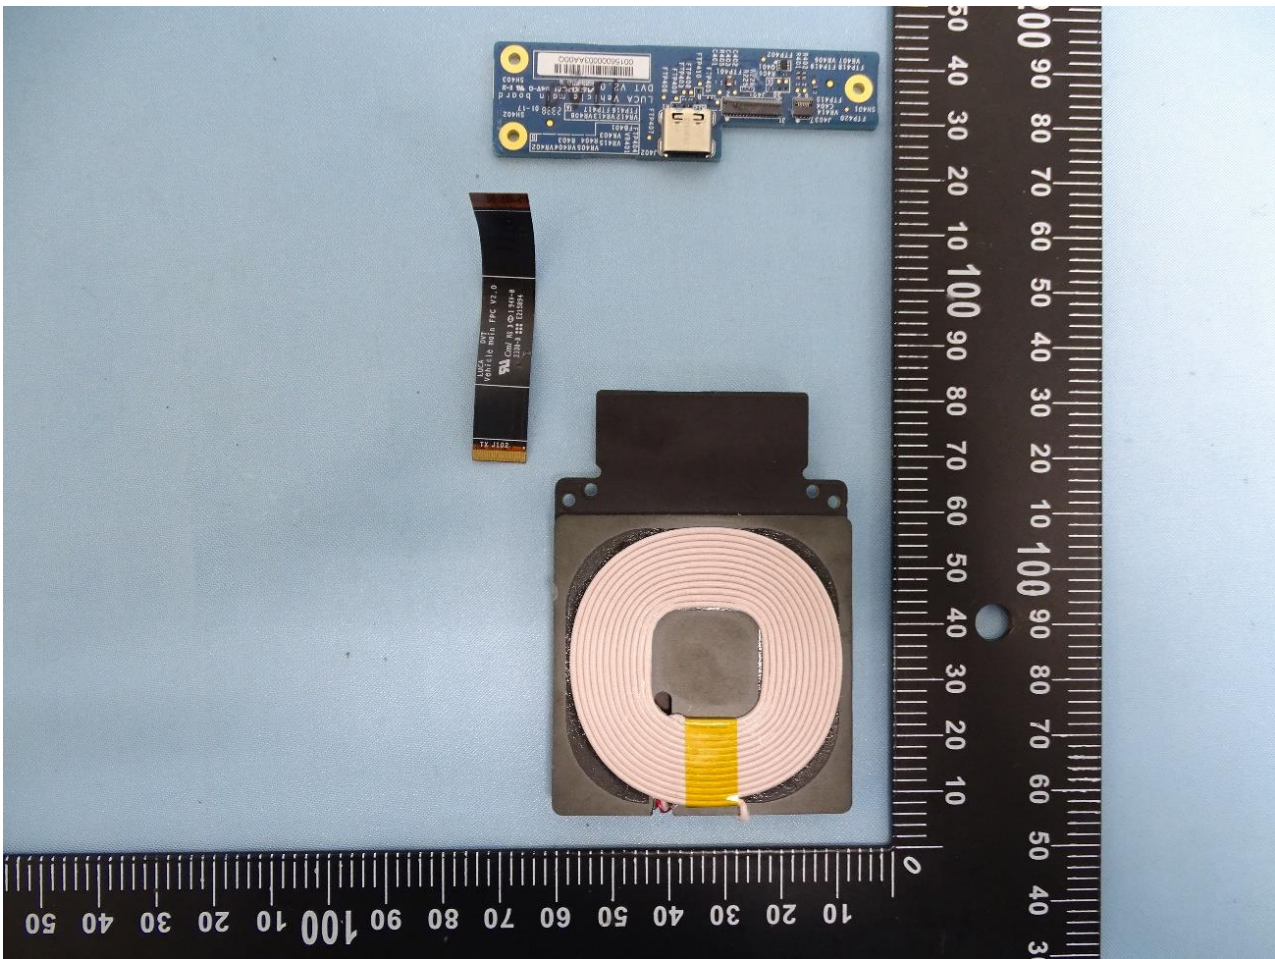

3. Internal Photograph of the EUT

Wireless Charging Module (Brand Name: Datalogic / Model Name: MODWLC)

Wireless Charger Antenna

————THE END————