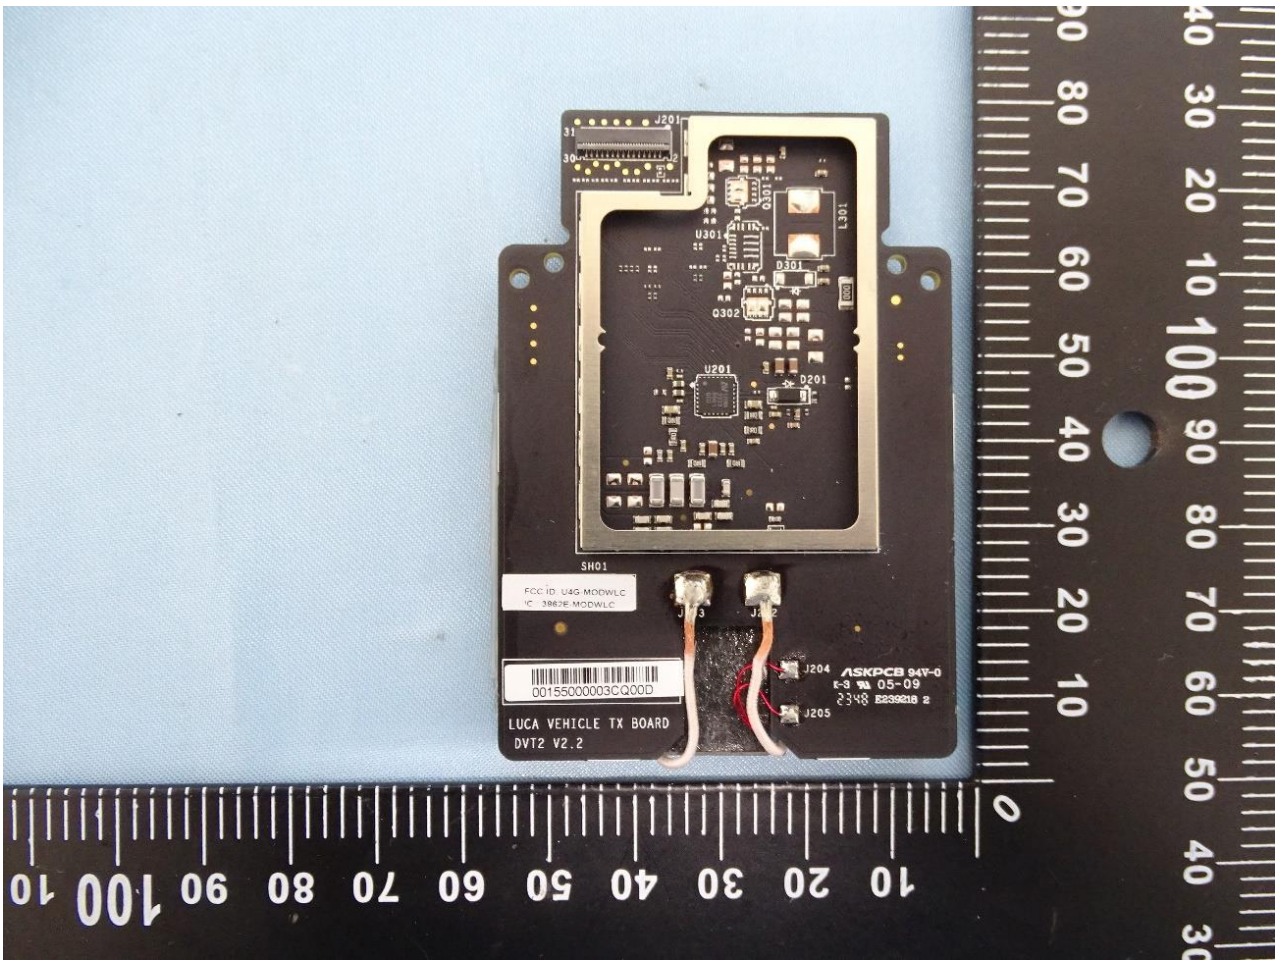

3. Internal Photograph of the EUT

Wireless Charging Module (Brand Name: Datalogic / Model Name: MODWLC)

Wireless Charger Antenna

————THE END————