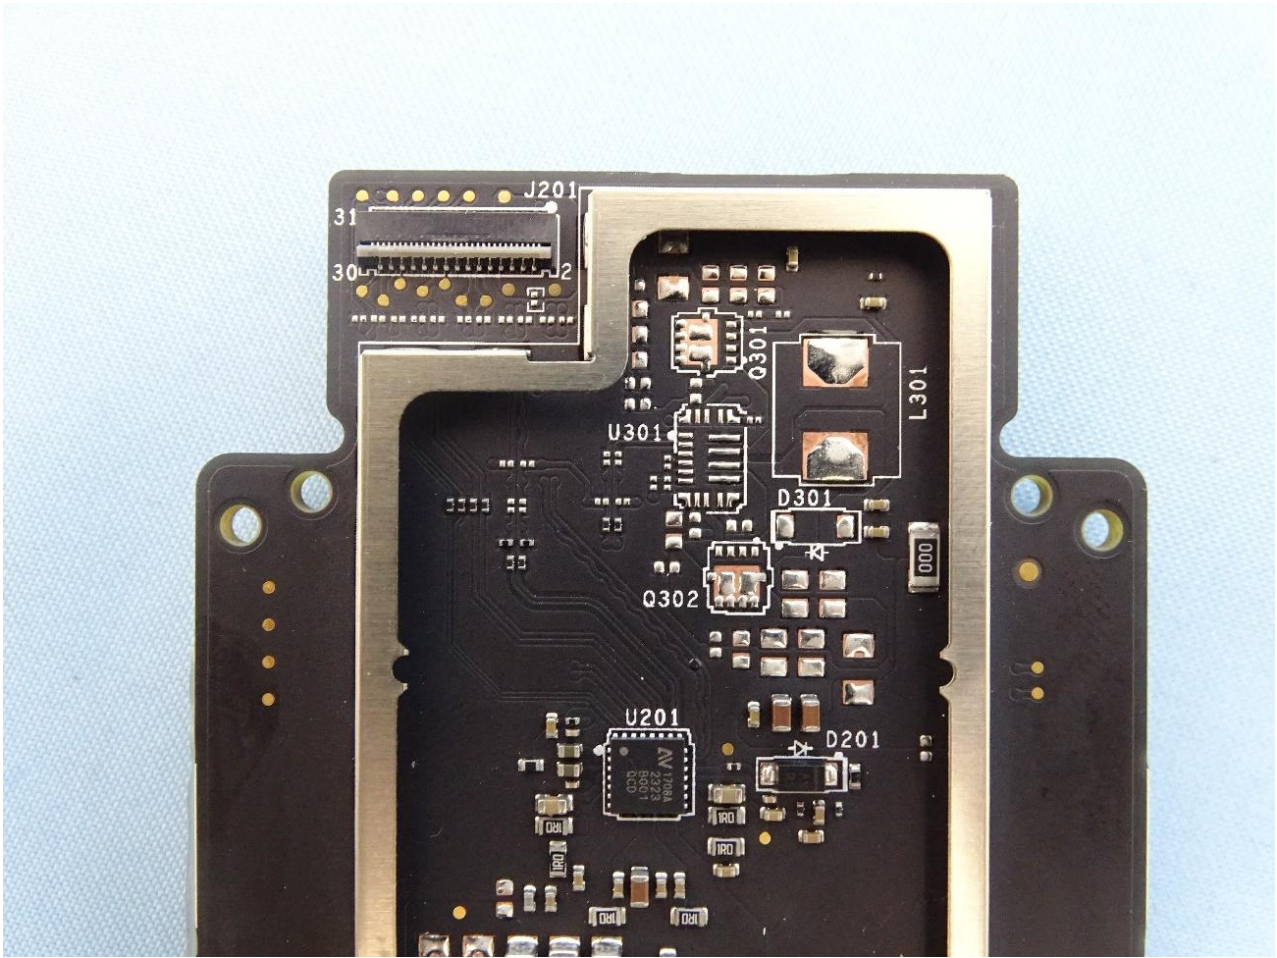

3. Internal Photograph of the EUT

Wireless Charging Module (Brand Name: Datalogic / Model Name: MODWLC)

Wireless Charger Antenna

————THE END————