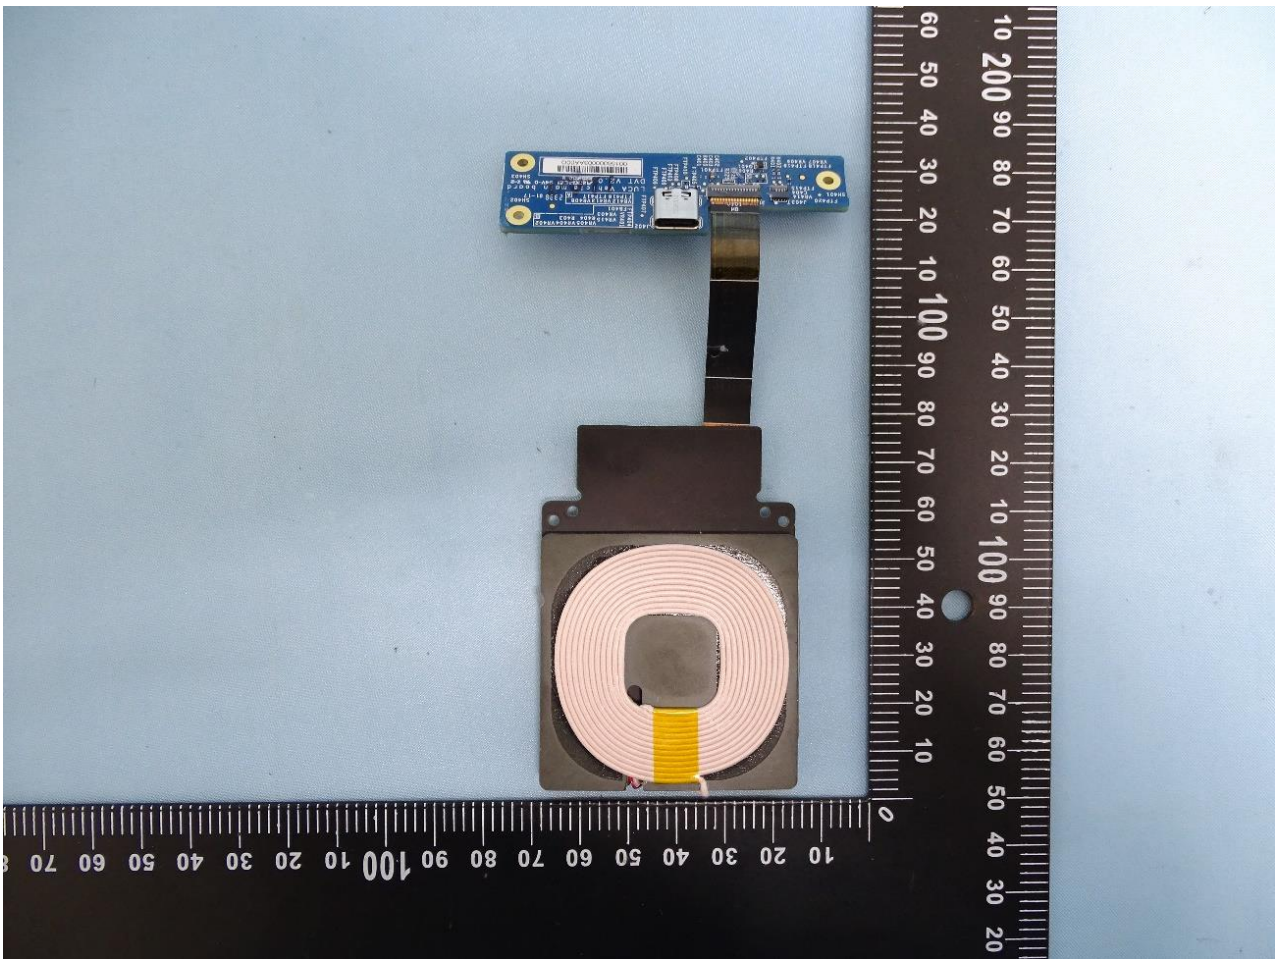

3. Internal Photograph of the EUT

Wireless Charging Module (Brand Name: Datalogic / Model Name: MODWLC)

Wireless Charger Antenna

————THE END————