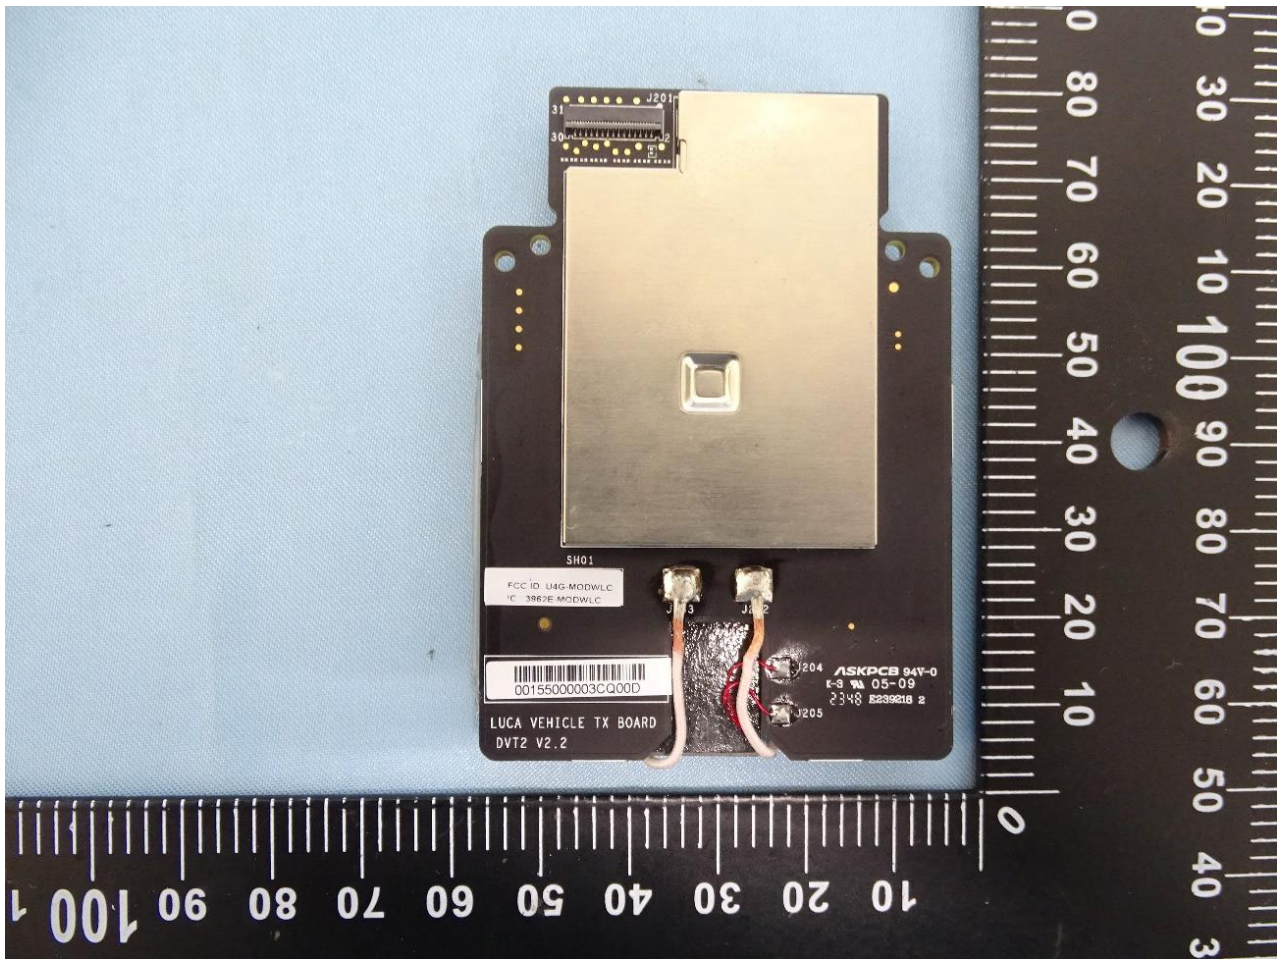

3. Internal Photograph of the EUT

Wireless Charging Module (Brand Name: Datalogic / Model Name: MODWLC)

Wireless Charger Antenna

————THE END————