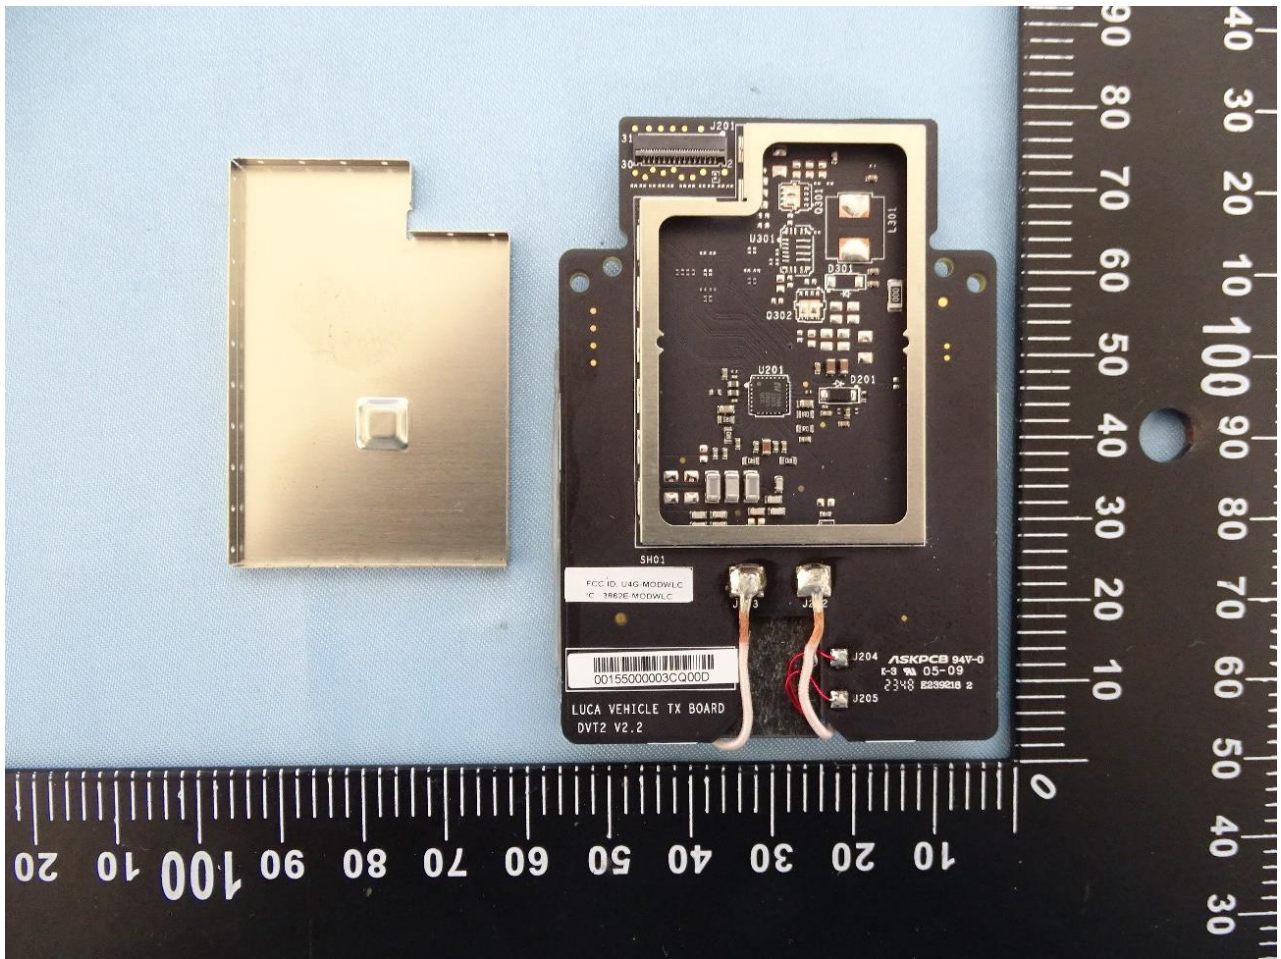

3. Internal Photograph of the EUT

Wireless Charging Module (Brand Name: Datalogic / Model Name: MODWLC)

Wireless Charger Antenna

————THE END————