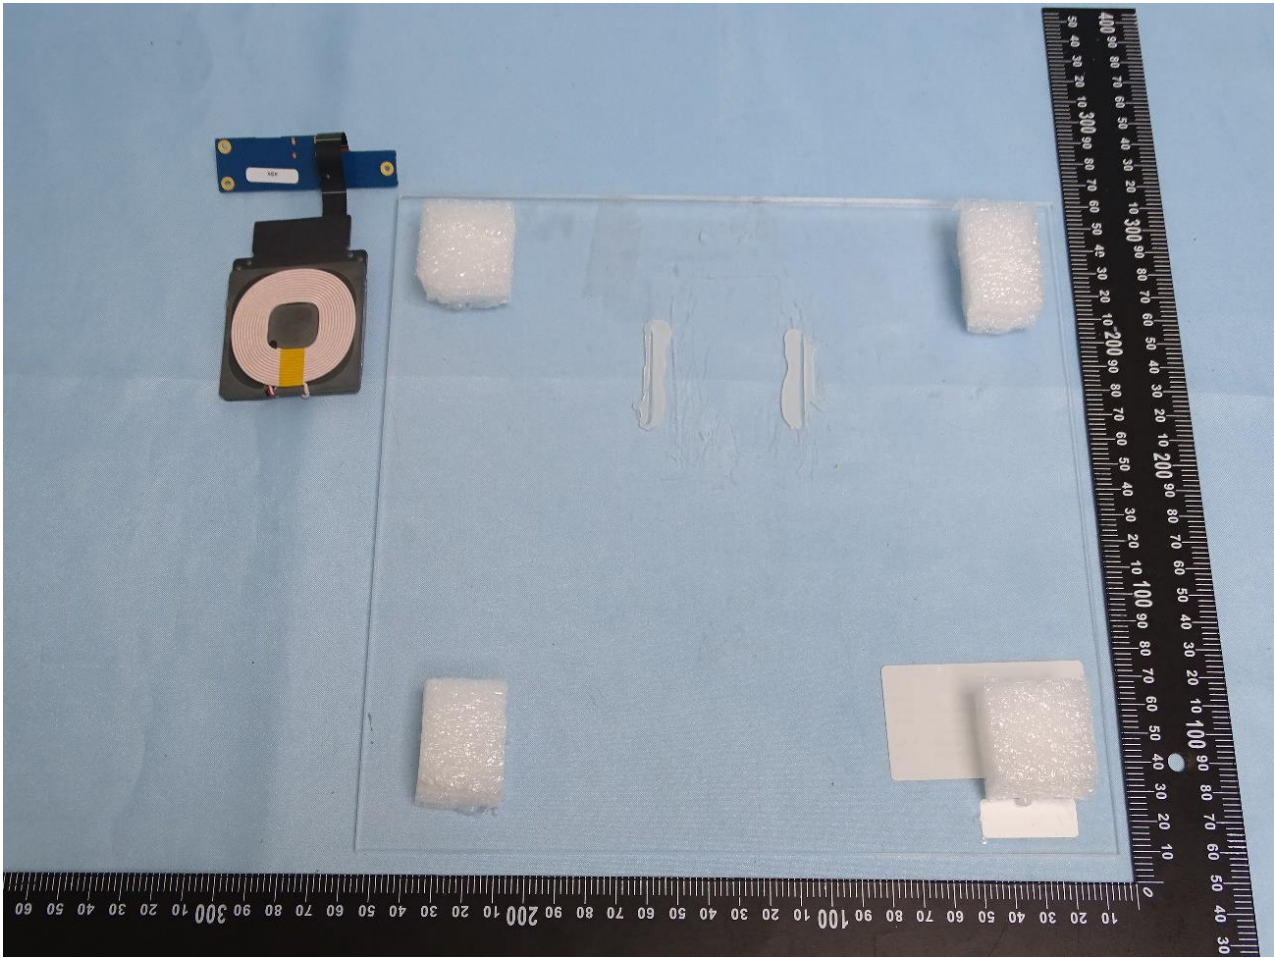

3. Internal Photograph of the EUT

Wireless Charging Module (Brand Name: Datalogic / Model Name: MODWLC)

Wireless Charger Antenna

————THE END————