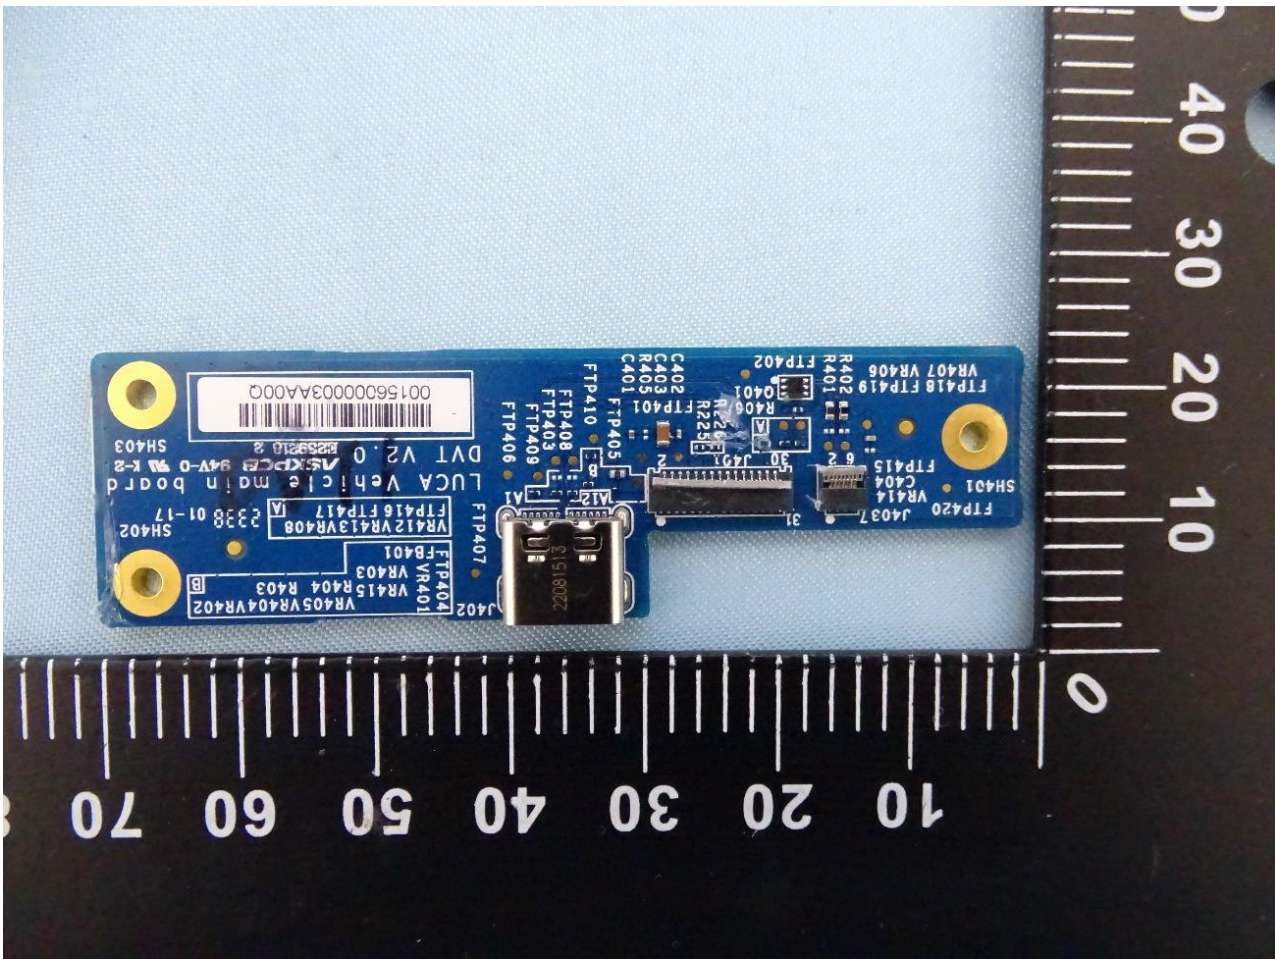

3. Internal Photograph of the EUT

Wireless Charging Module (Brand Name: Datalogic / Model Name: MODWLC)

Wireless Charger Antenna

————THE END————