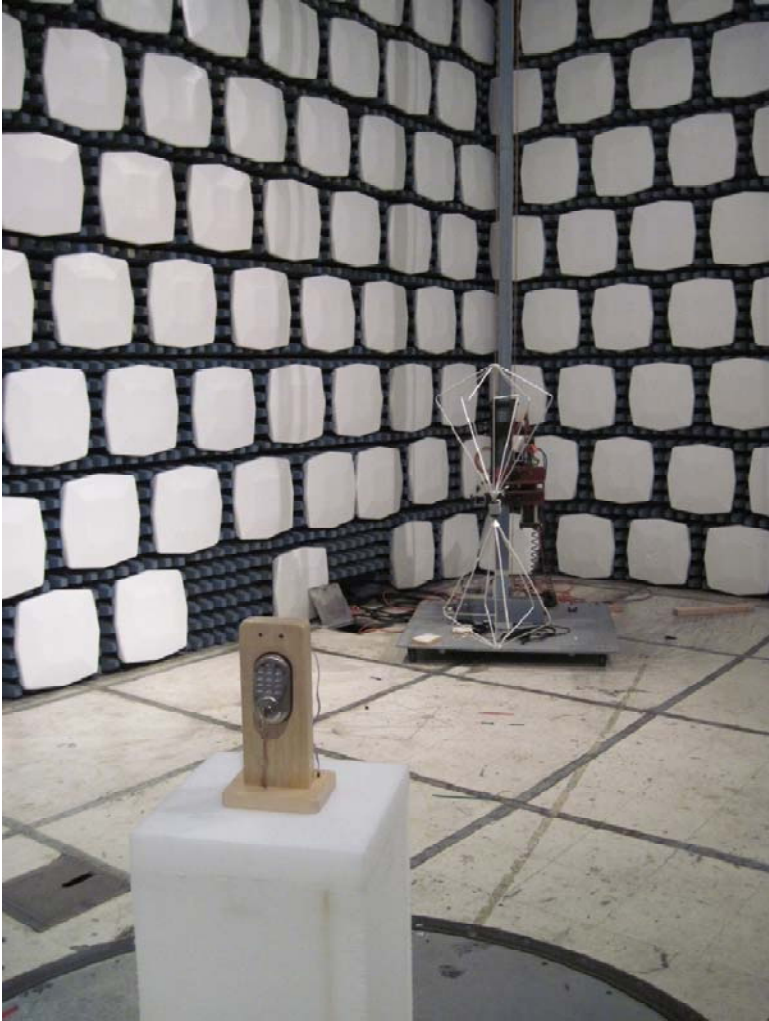

<u>TEST SETUP PHOTOS</u>	
Company Name	Assa Abloy
Model #	YRDZB
FCC ID #	U4A-YRHCPZB0
IC #	6982A-YRHCPZB0

3m Measurement Setup

TEST SETUP PHOTOS

Company Name	Assa Abloy
Model #	YRDZB
FCC ID #	U4A-YRHCPZB0
IC #	6982A-YRHCPZB0

<u>TEST SETUP PHOTOS</u>	
Company Name	Assa Abloy
Model #	YRDZB
FCC ID #	U4A-YRHCPZB0
IC #	6982A-YRHCPZB0

1m measurement setup