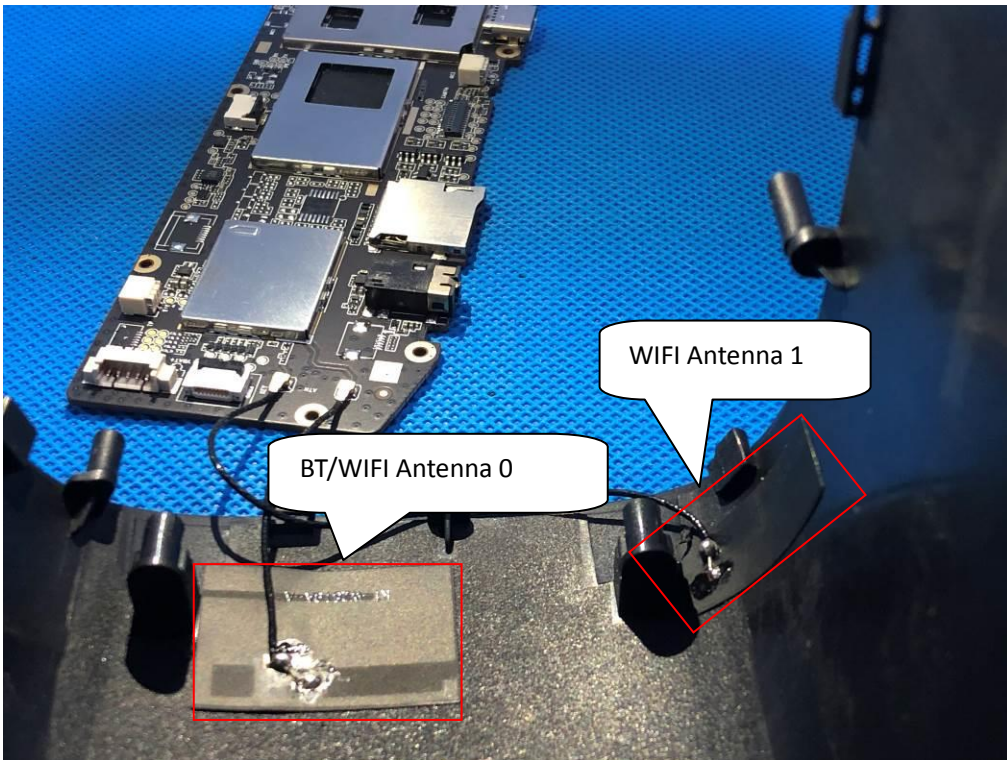

INTERNAL VIEW-5 OF EUT

INTERNAL VIEW-6 OF EUT

INTERNAL VIEW-7 OF EUT

INTERNAL VIEW-8 OF EUT

VIEW OF BATTERY

Series model: UX598 (Black color)

OPEN VIEW OF EUT-1

OPEN VIEW OF EUT-2

OPEN VIEW OF EUT-3

OPEN VIEW OF EUT-4

INTERNAL VIEW-1 OF EUT

INTERNAL VIEW-2 OF EUT

INTERNAL VIEW-3 OF EUT

INTERNAL VIEW-4 OF EUT

INTERNAL VIEW-5 OF EUT

INTERNAL VIEW-6 OF EUT