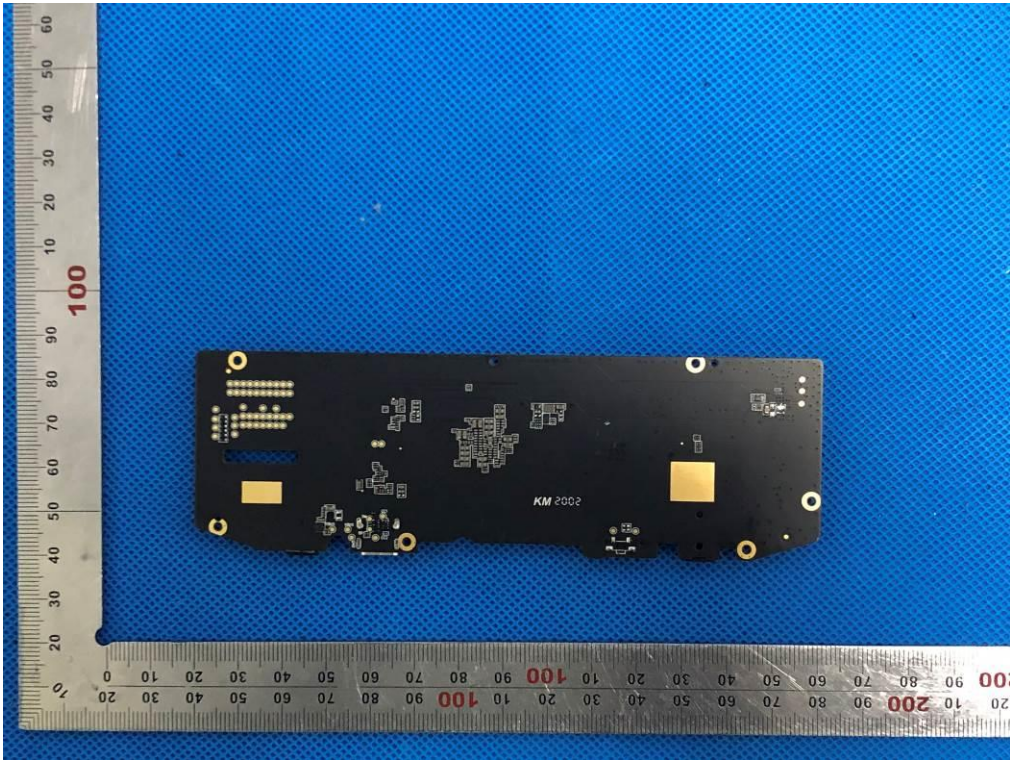

INTERNAL VIEW-5 OF EUT

INTERNAL VIEW-6 OF EUT

INTERNAL VIEW-7 OF EUT

INTERNAL VIEW-8 OF EUT

VIEW OF BATTERY

Series model: UX598 (Black color)

OPEN VIEW OF EUT-1

OPEN VIEW OF EUT-2

OPEN VIEW OF EUT-3

OPEN VIEW OF EUT-4

INTERNAL VIEW-1 OF EUT

INTERNAL VIEW-2 OF EUT

INTERNAL VIEW-3 OF EUT

INTERNAL VIEW-4 OF EUT

INTERNAL VIEW-5 OF EUT

INTERNAL VIEW-6 OF EUT

INTERNAL VIEW-7 OF EUT