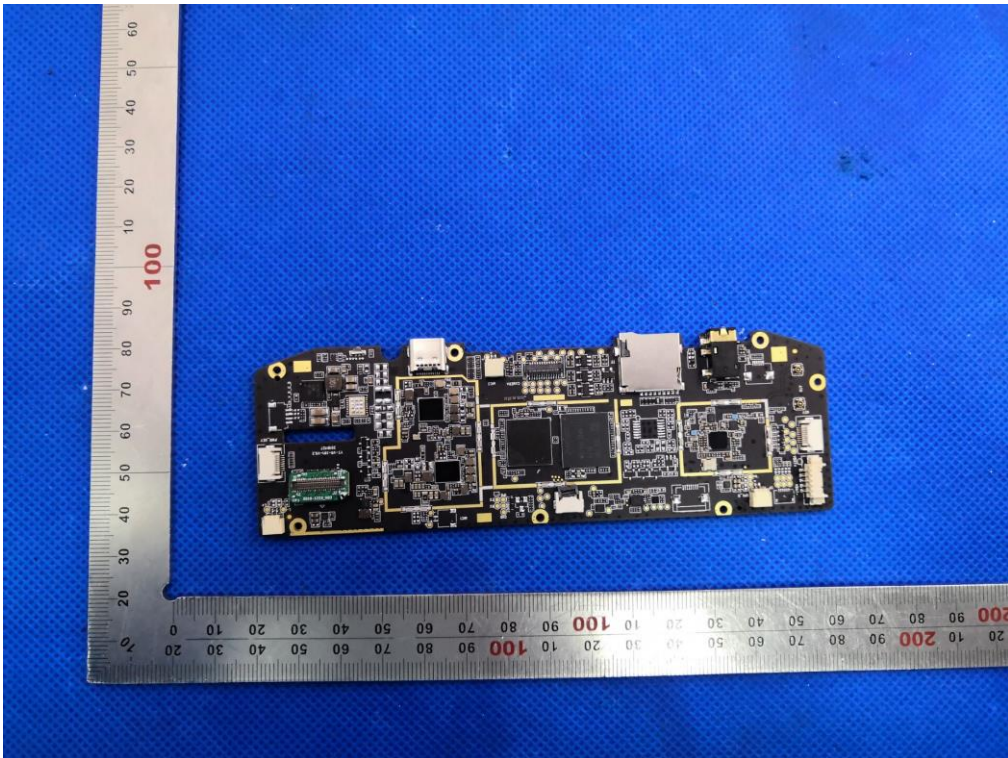

VIEW OF BATTERY

Series model: UX598 (White color)

OPEN VIEW OF EUT-1

OPEN VIEW OF EUT-2

INTERNAL VIEW-1 OF EUT

INTERNAL VIEW-2 OF EUT

INTERNAL VIEW-3 OF EUT

INTERNAL VIEW-4 OF EUT

INTERNAL VIEW-5 OF EUT

INTERNAL VIEW-6 OF EUT

INTERNAL VIEW-7 OF EUT

INTERNAL VIEW-8 OF EUT

VIEW OF BATTERY

Series model: UX598 (Black color)

OPEN VIEW OF EUT-1

OPEN VIEW OF EUT-2