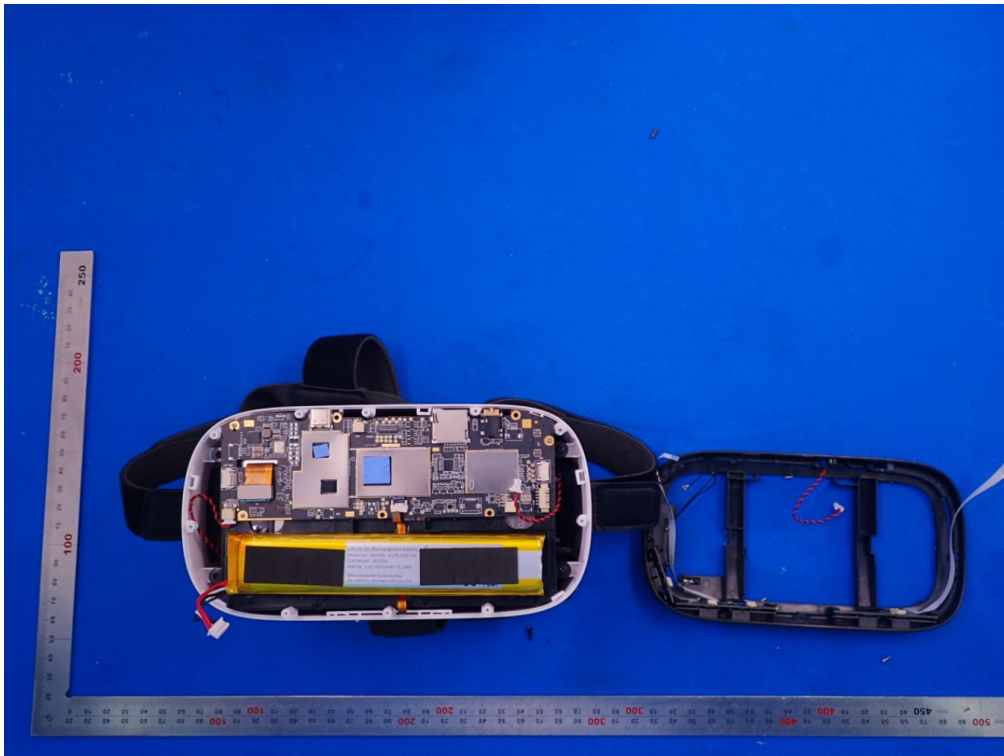

VIEW OF BATTERY

Series model: UX598 (White color)

OPEN VIEW OF EUT-1

OPEN VIEW OF EUT-2

INTERNAL VIEW-1 OF EUT

INTERNAL VIEW-2 OF EUT

INTERNAL VIEW-3 OF EUT

INTERNAL VIEW-4 OF EUT

INTERNAL VIEW-5 OF EUT

INTERNAL VIEW-6 OF EUT

INTERNAL VIEW-7 OF EUT

INTERNAL VIEW-8 OF EUT

VIEW OF BATTERY

Series model: UX598 (Black color)

OPEN VIEW OF EUT-1

OPEN VIEW OF EUT-2

OPEN VIEW OF EUT-3

OPEN VIEW OF EUT-4

INTERNAL VIEW-1 OF EUT

INTERNAL VIEW-2 OF EUT

INTERNAL VIEW-3 OF EUT

INTERNAL VIEW-4 OF EUT

INTERNAL VIEW-5 OF EUT

INTERNAL VIEW-6 OF EUT