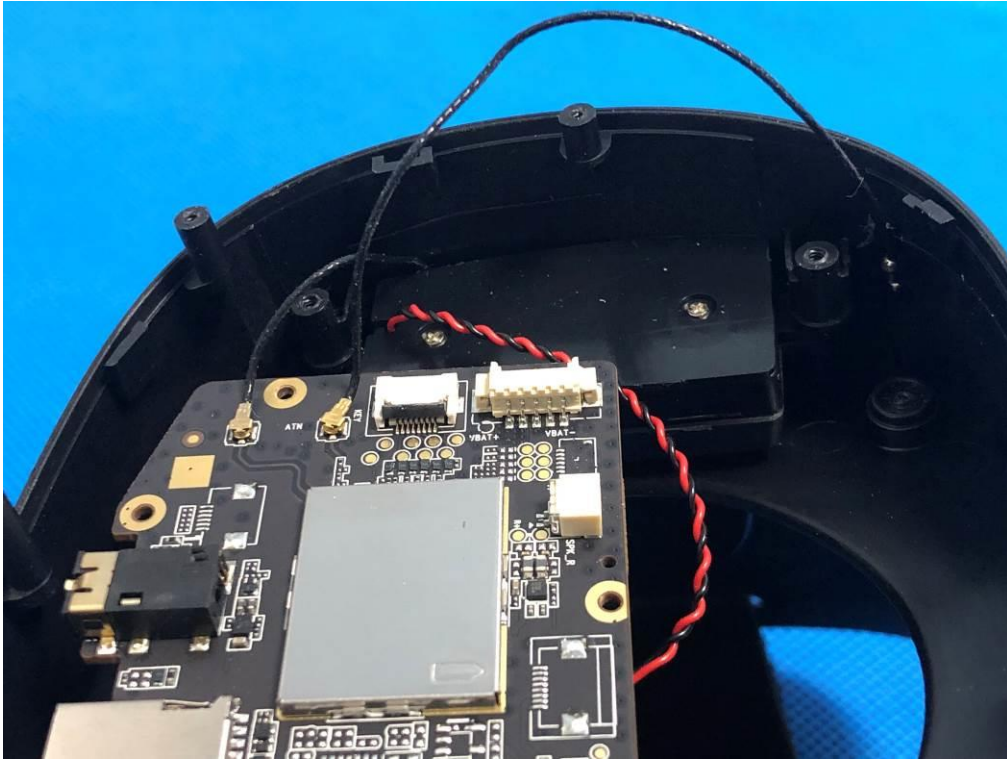

VIEW OF BATTERY

Series model: UX598 (White color)

OPEN VIEW OF EUT-1

OPEN VIEW OF EUT-2

INTERNAL VIEW-1 OF EUT

INTERNAL VIEW-2 OF EUT

INTERNAL VIEW-3 OF EUT

INTERNAL VIEW-4 OF EUT

INTERNAL VIEW-5 OF EUT

INTERNAL VIEW-6 OF EUT

INTERNAL VIEW-7 OF EUT

INTERNAL VIEW-8 OF EUT

VIEW OF BATTERY

Series model: UX598 (Black color)

OPEN VIEW OF EUT-1

OPEN VIEW OF EUT-2

OPEN VIEW OF EUT-3

OPEN VIEW OF EUT-4

INTERNAL VIEW-1 OF EUT

INTERNAL VIEW-2 OF EUT

INTERNAL VIEW-3 OF EUT

INTERNAL VIEW-4 OF EUT

INTERNAL VIEW-5 OF EUT

INTERNAL VIEW-6 OF EUT