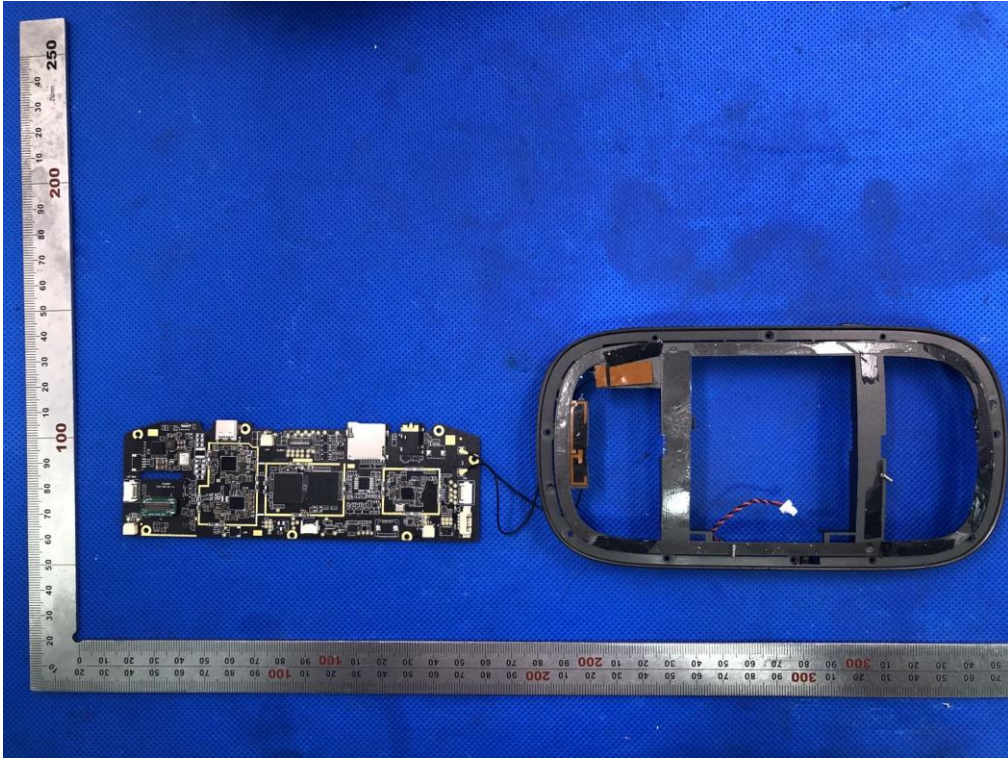

VIEW OF BATTERY

Series model: UX598 (White color)

OPEN VIEW OF EUT-1

OPEN VIEW OF EUT-2

INTERNAL VIEW-1 OF EUT

INTERNAL VIEW-2 OF EUT

INTERNAL VIEW-3 OF EUT

INTERNAL VIEW-4 OF EUT

INTERNAL VIEW-5 OF EUT

INTERNAL VIEW-6 OF EUT

INTERNAL VIEW-7 OF EUT

INTERNAL VIEW-8 OF EUT

VIEW OF BATTERY

Series model: UX598 (Black color)

OPEN VIEW OF EUT-1

OPEN VIEW OF EUT-2

OPEN VIEW OF EUT-3

OPEN VIEW OF EUT-4

INTERNAL VIEW-1 OF EUT

INTERNAL VIEW-2 OF EUT

INTERNAL VIEW-3 OF EUT

INTERNAL VIEW-4 OF EUT

INTERNAL VIEW-5 OF EUT

INTERNAL VIEW-6 OF EUT