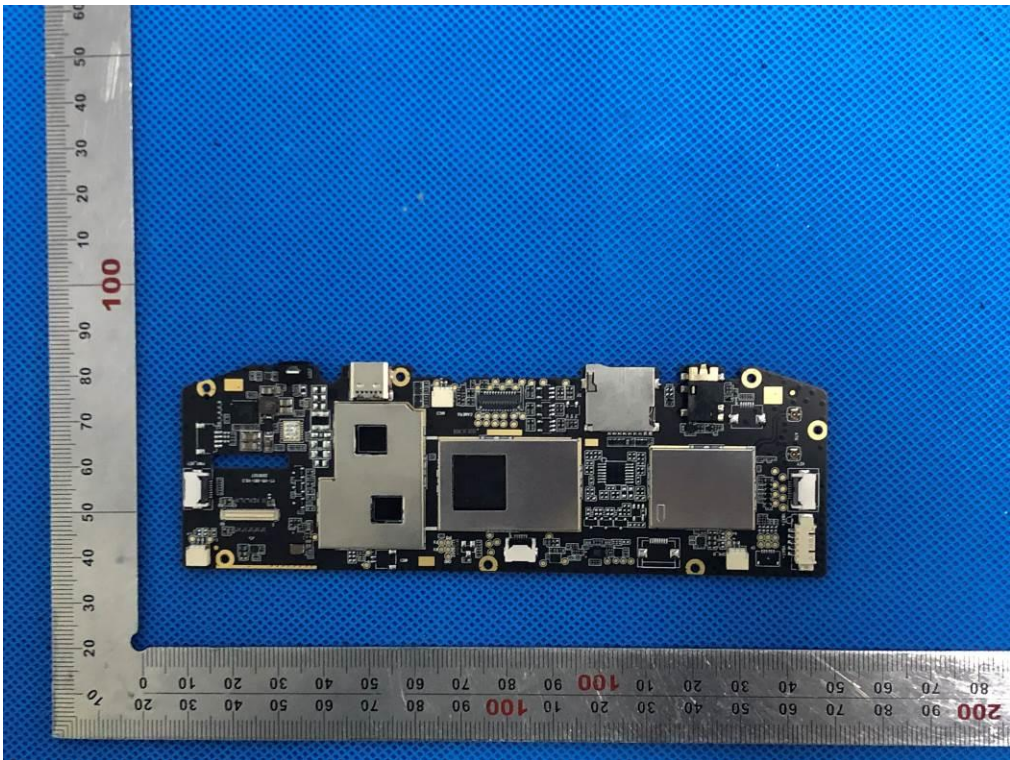

INTERNAL VIEW-5 OF EUT

INTERNAL VIEW-6 OF EUT

INTERNAL VIEW-7 OF EUT

INTERNAL VIEW-8 OF EUT

VIEW OF BATTERY

Series model: UX598 (Black color)

OPEN VIEW OF EUT-1

OPEN VIEW OF EUT-2

OPEN VIEW OF EUT-3

OPEN VIEW OF EUT-4

INTERNAL VIEW-1 OF EUT

INTERNAL VIEW-2 OF EUT

INTERNAL VIEW-3 OF EUT

INTERNAL VIEW-4 OF EUT

INTERNAL VIEW-5 OF EUT

INTERNAL VIEW-6 OF EUT

INTERNAL VIEW-7 OF EUT