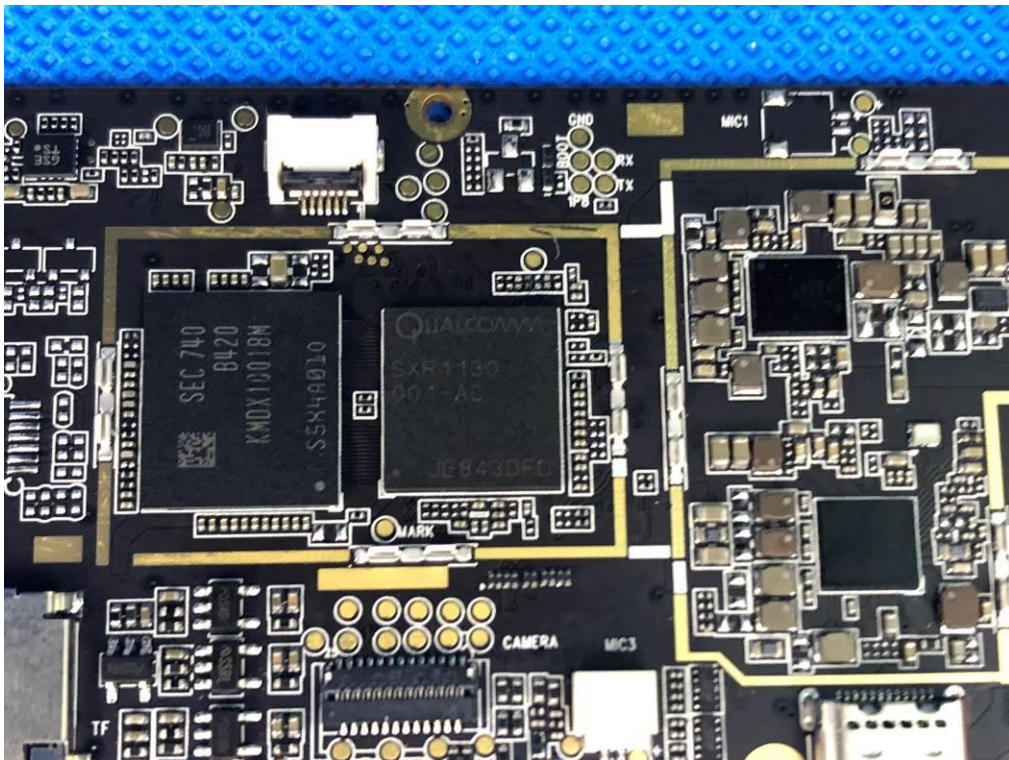

INTERNAL VIEW-5 OF EUT

INTERNAL VIEW-6 OF EUT

INTERNAL VIEW-7 OF EUT

INTERNAL VIEW-8 OF EUT

VIEW OF BATTERY

Series model: UX598 (Black color)

OPEN VIEW OF EUT-1

OPEN VIEW OF EUT-2

OPEN VIEW OF EUT-3

OPEN VIEW OF EUT-4

INTERNAL VIEW-1 OF EUT

INTERNAL VIEW-2 OF EUT

INTERNAL VIEW-3 OF EUT

INTERNAL VIEW-4 OF EUT

INTERNAL VIEW-5 OF EUT

INTERNAL VIEW-6 OF EUT

INTERNAL VIEW-7 OF EUT