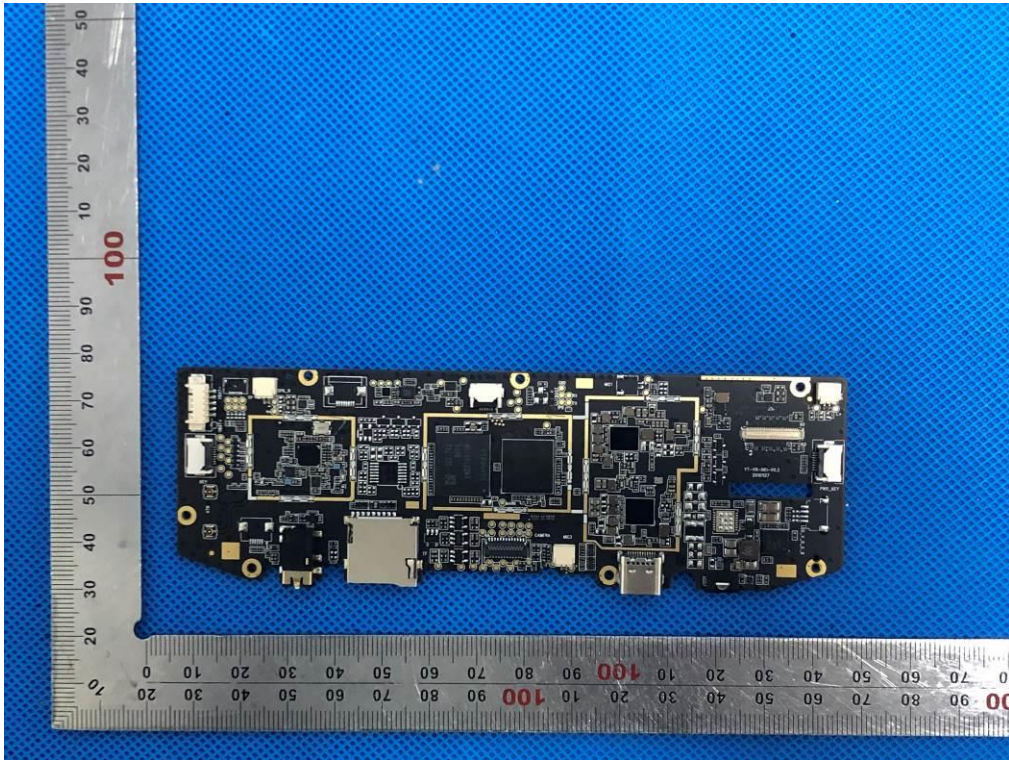

INTERNAL VIEW-5 OF EUT

INTERNAL VIEW-6 OF EUT

INTERNAL VIEW-7 OF EUT

INTERNAL VIEW-8 OF EUT

VIEW OF BATTERY

Series model: UX598 (Black color)

OPEN VIEW OF EUT-1

OPEN VIEW OF EUT-2

OPEN VIEW OF EUT-3

OPEN VIEW OF EUT-4

INTERNAL VIEW-1 OF EUT

INTERNAL VIEW-2 OF EUT

INTERNAL VIEW-3 OF EUT

INTERNAL VIEW-4 OF EUT

INTERNAL VIEW-5 OF EUT

INTERNAL VIEW-6 OF EUT

INTERNAL VIEW-7 OF EUT