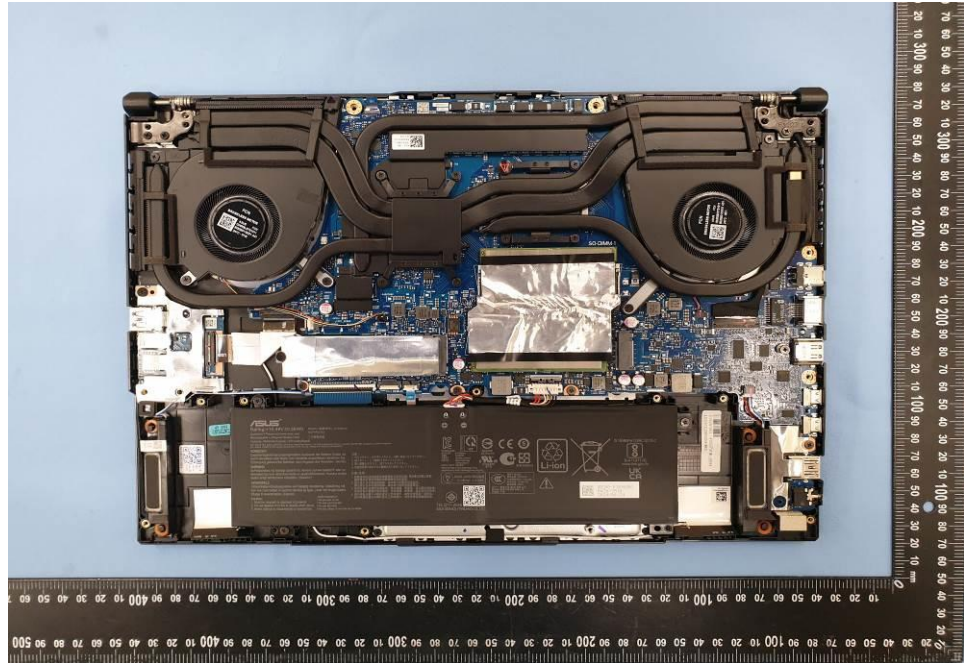

Internal Photos

Model Number:

**FX607V, FX607VU, FX607VB, FX607VUR, FX607VBR,
TUF607V, TUF607VU, TUF607VB, TUF607VUR,
TUF667V, TUF667VU, TUF667VB, TUF667VUR**

EUT Photo (1)

EUT Photo (2)

EUT Photo (3)

EUT Photo (4)

EUT Photo (5)

EUT Photo (6)

EUT Photo (7)

Dynapack / C41N2010

EUT Photo (8)

Dynapack / C41N2010

EUT Photo (9)

EUT Photo (10)