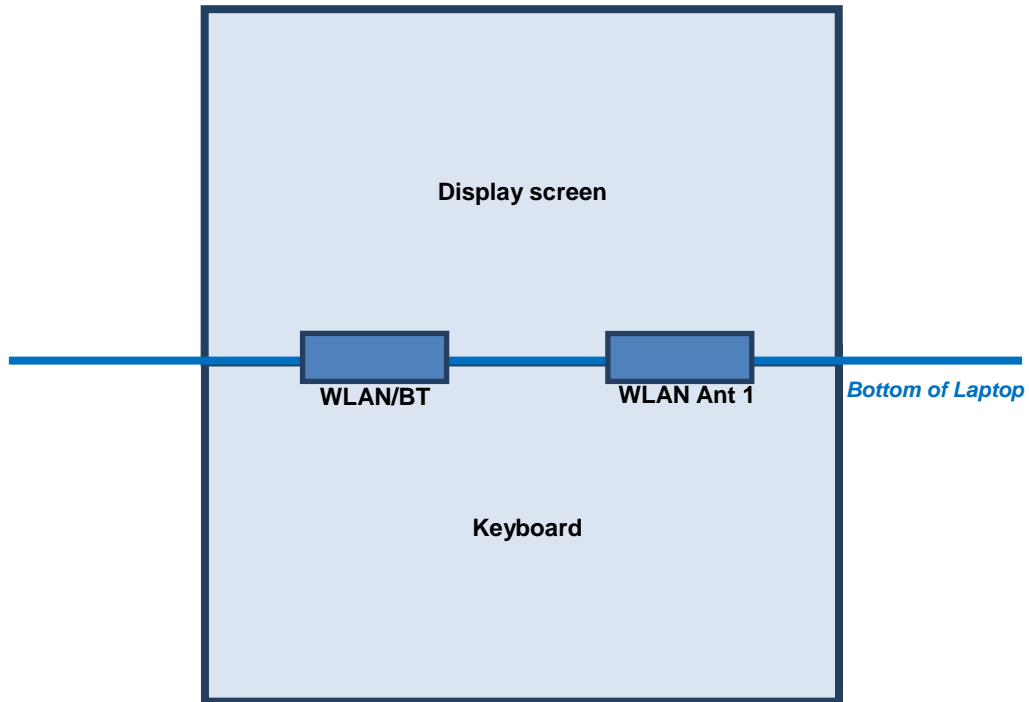

Appendix D. SAR Test Setup Photos

Body Exposure Condition

Bottom of Laptop at 0 mm

Appendix D. Antenna Location

The separation distance for antenna to edge :

Antenna	To Bottom of Laptop (mm)
WLAN Antenna 1	18.3
WLAN/BT Antenna 2	18.3