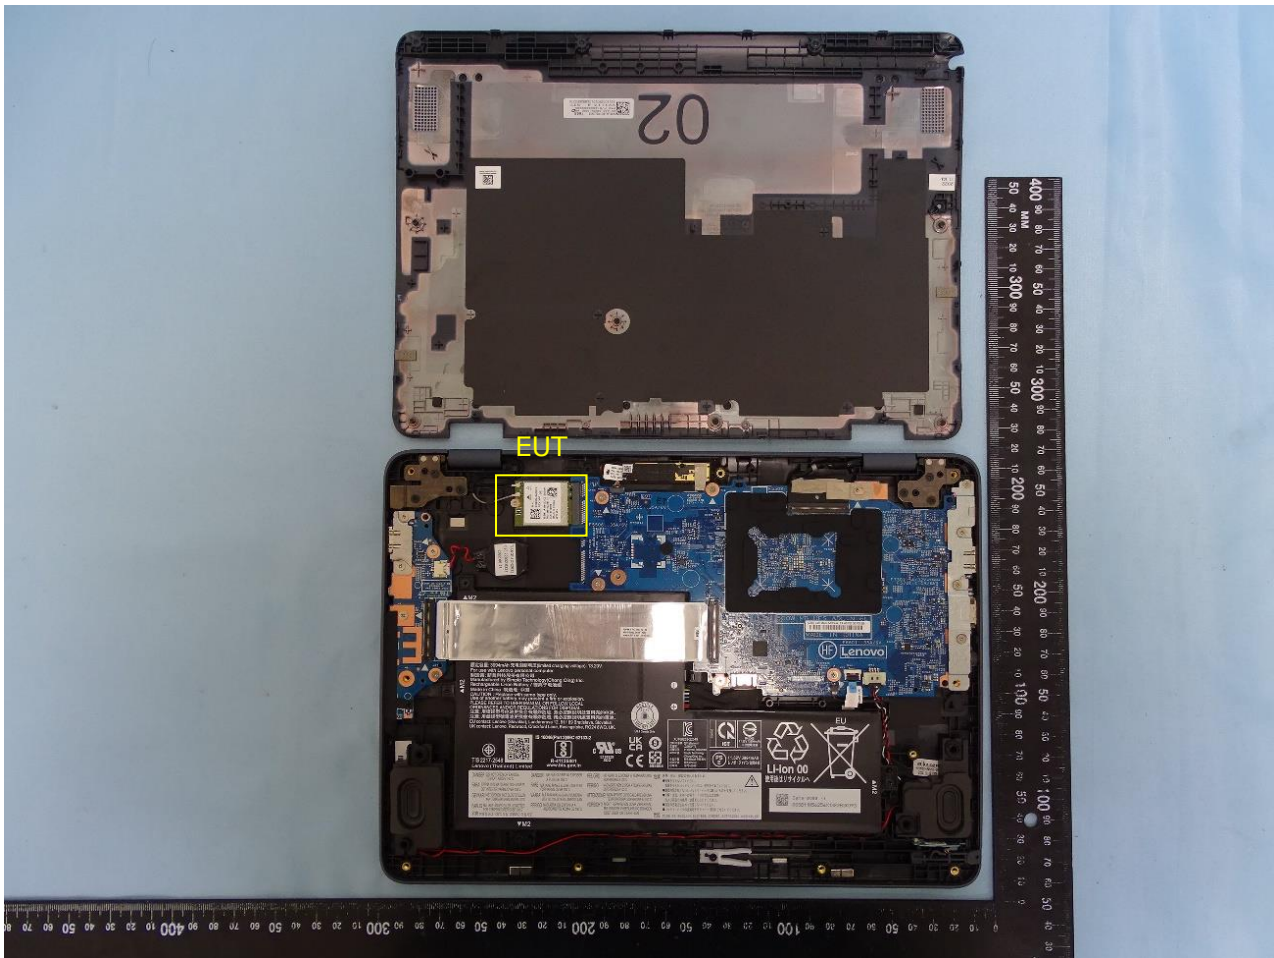

3. Internal Photograph of the Host

Host: Notebook Computer (Brand Name: Lenovo / Model Name: Lenovo 500w Yoga Gen 4)

AWAN Antenna and High-tek Antenna

WLAN Main Antenna for AWAN

WLAN Aux. and Bluetooth Antenna for AWAN