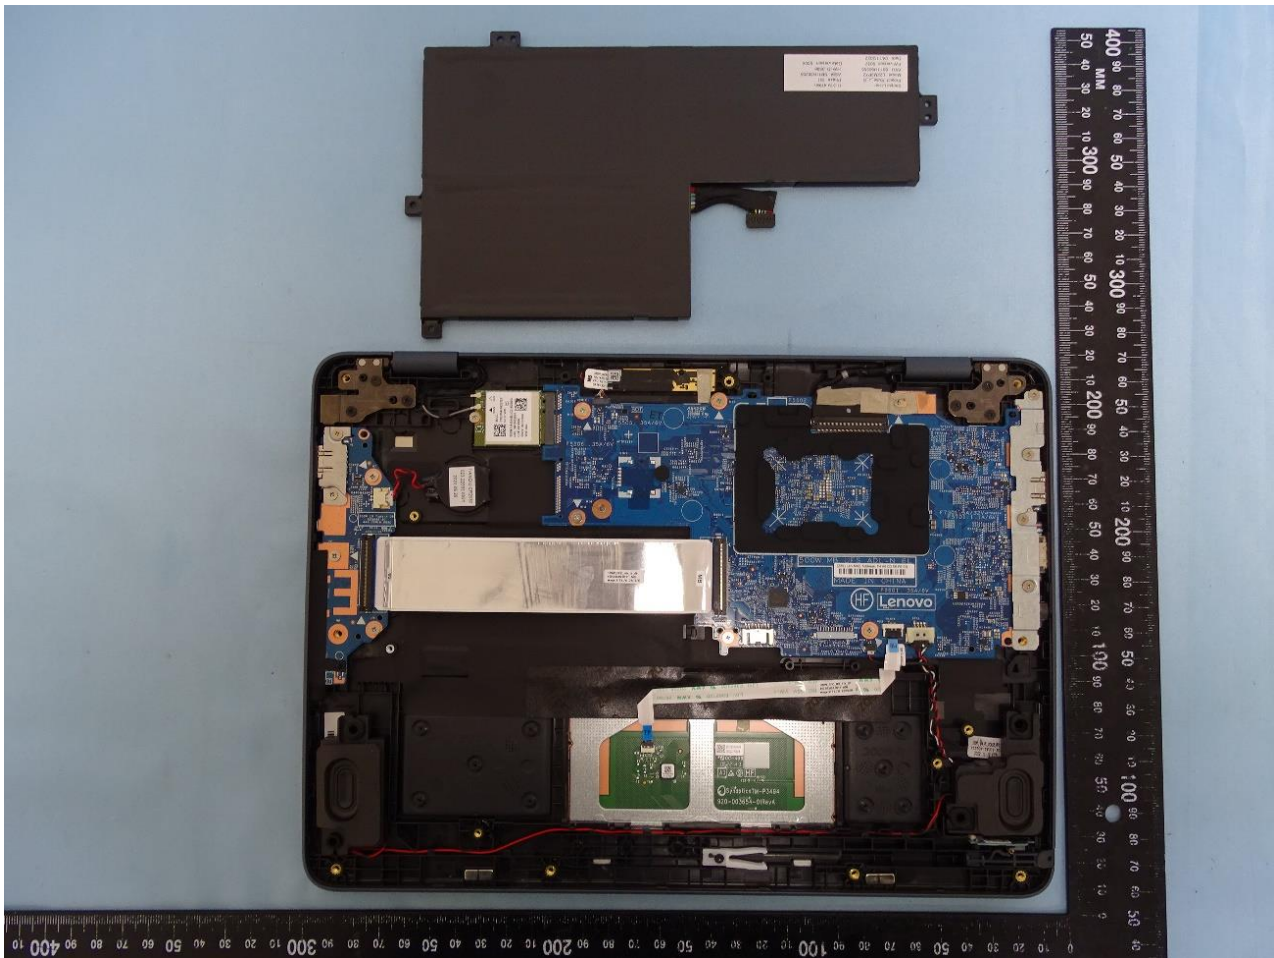

3. Internal Photograph of the Host

Host: Notebook Computer (Brand Name: Lenovo / Model Name: Lenovo 500w Yoga Gen 4)

AWAN Antenna and High-tek Antenna

WLAN Main Antenna for AWAN

WLAN Aux. and Bluetooth Antenna for AWAN