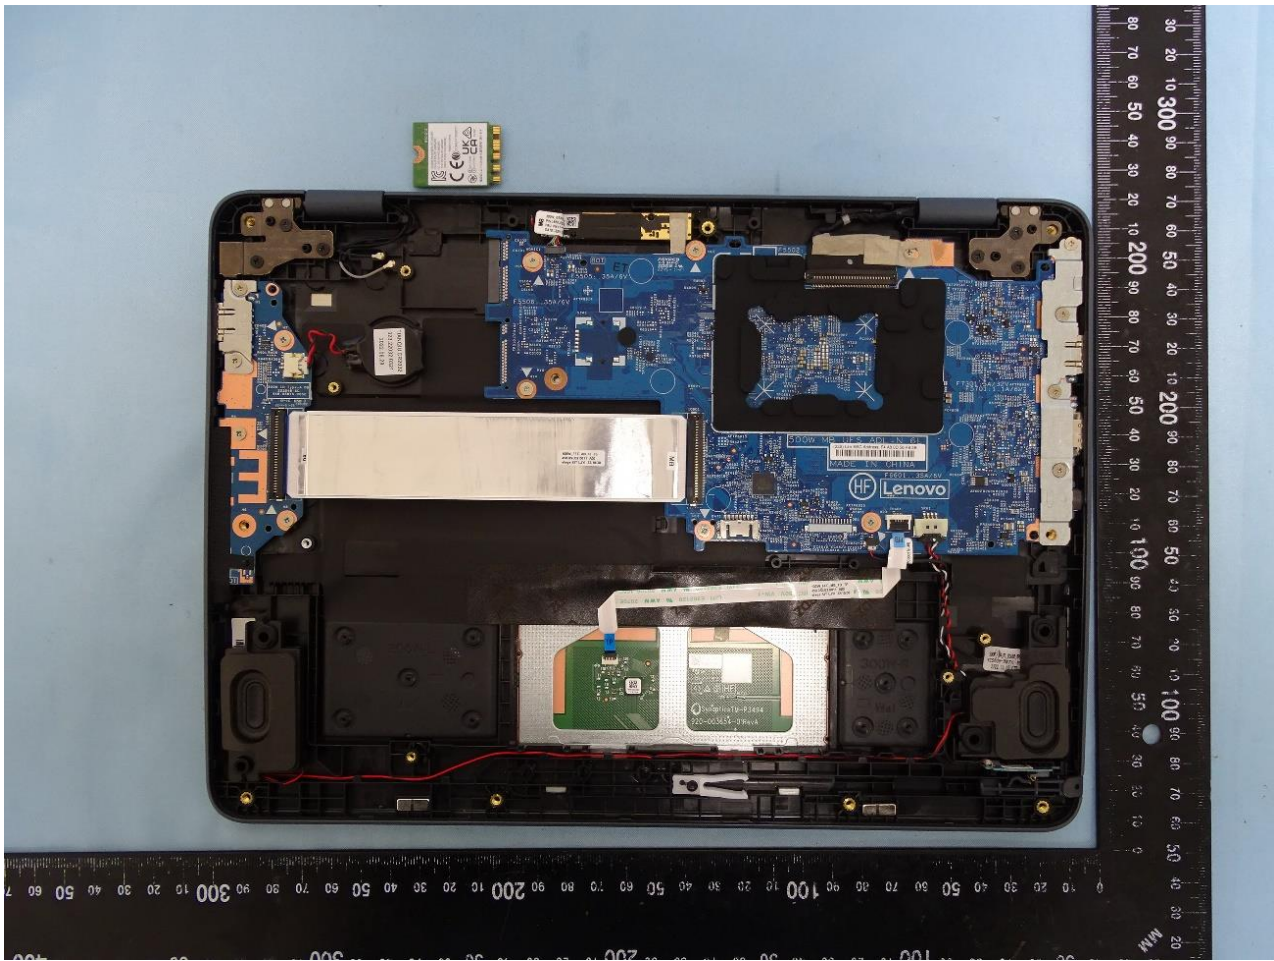

3. Internal Photograph of the Host

Host: Notebook Computer (Brand Name: Lenovo / Model Name: Lenovo 500w Yoga Gen 4)

AWAN Antenna and High-tek Antenna

WLAN Main Antenna for AWAN

WLAN Aux. and Bluetooth Antenna for AWAN