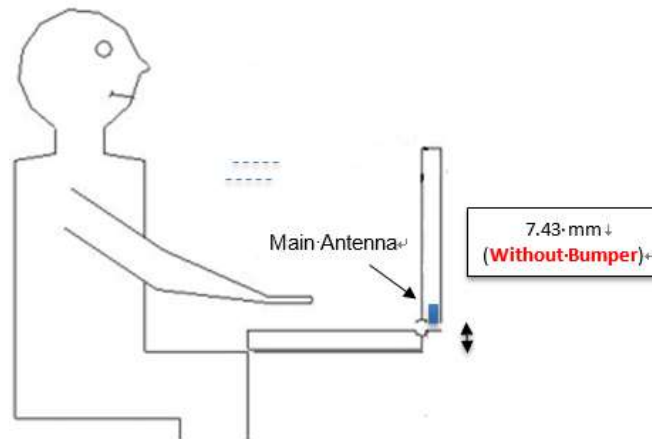

**Appendix D. Antenna Location**

The separation distance for antenna to edge :

Antenna	To Bottom of Laptop (mm)
WLAN Antenna 1	7.43
WLAN/BT Antenna 2	7.43

**Appendix D. SAR Test Setup Photos****Body Exposure Condition****Bottom of Laptop at 0 mm**