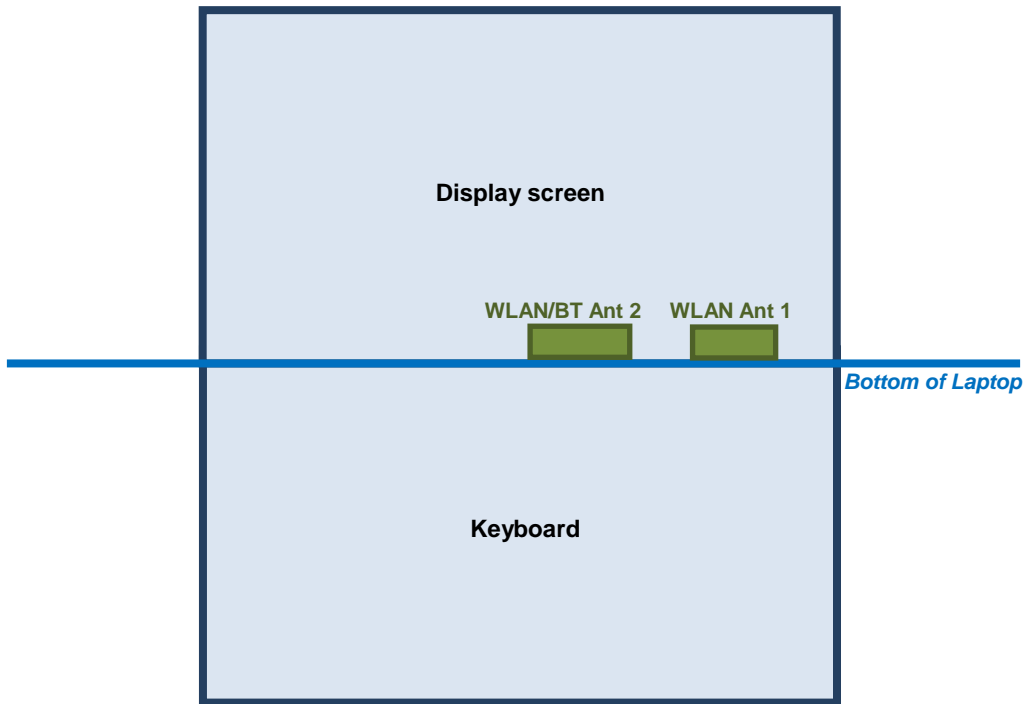

**Appendix D. Antenna Location**

The separation distance for antenna to edge :

Antenna	To Bottom of Laptop (mm)
WLAN Antenna 1	7.43
WLAN/BT Antenna 2	7.43

**Appendix D. SAR Test Setup Photos****Body Exposure Condition****Bottom of Laptop at 0 mm**