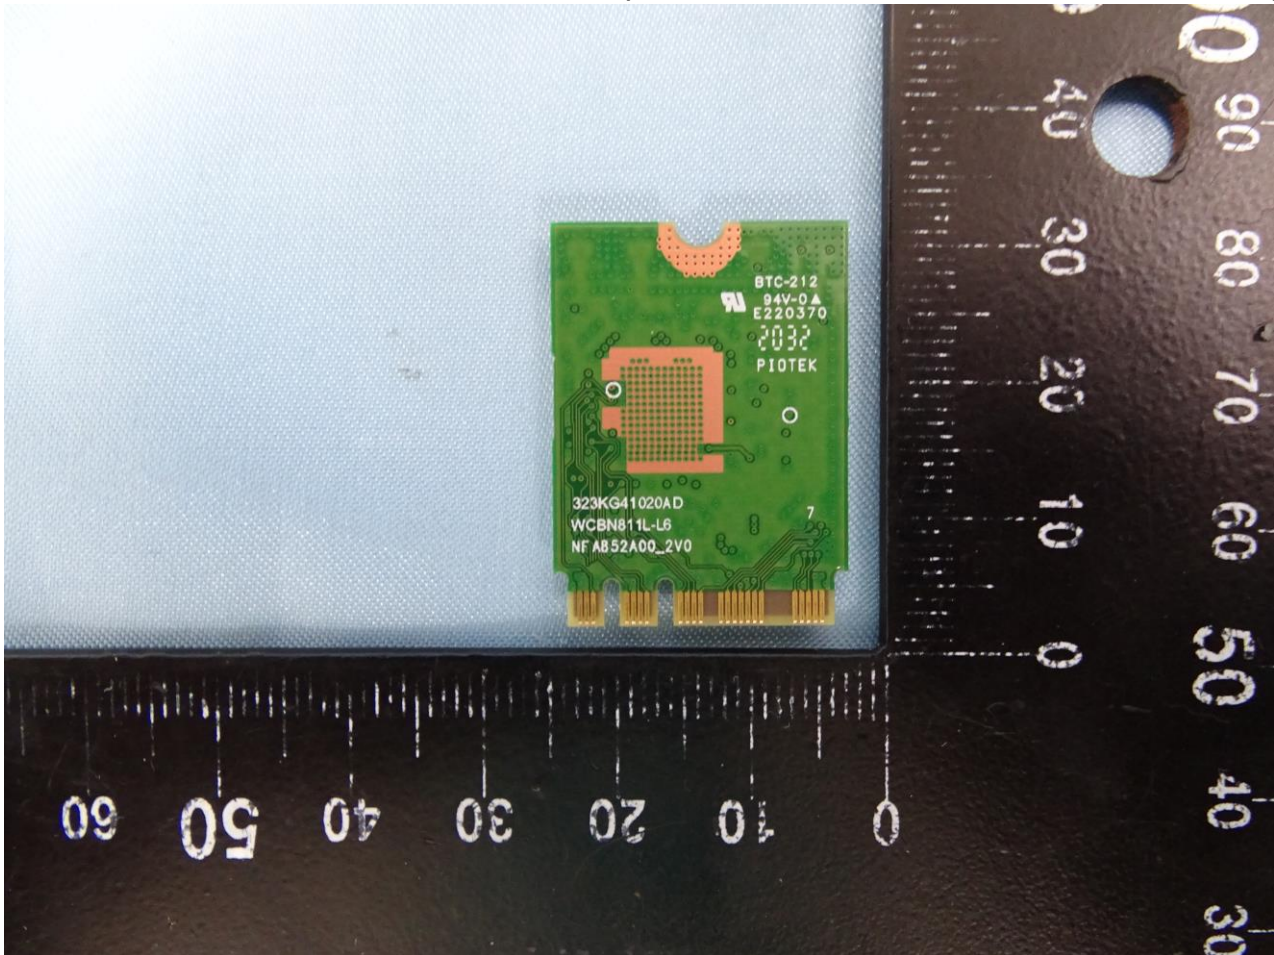

1. Photograph of the EUT

EUT: 11ax RTL8852AE Combo module (Brand Name: REALTEK / Model Name: RTL8852AE)

EUT: 11ax RTL8852AE Combo module (Brand Name: REALTEK / Model Name: RTL8852AE)

2. External Photograph of the Host

Host: Notebook Computer

Brand Name: Lenovo

Model Name: IdeaPad Flex 5 15ALC05xxxxxxxx

(The "x" in model name can be 0 to 9,A to Z,
a to z,"-" or blank, for marketing purpose only)

Host: Notebook Computer
Brand Name: Lenovo
Model Name: IdeaPad Flex 5 15ALC05xxxxxxx
(The "x" in model name can be 0 to 9,A to Z, a to z,"-" or blank, for marketing purpose only)

Host: Notebook Computer

Brand Name: Lenovo

Model Name: IdeaPad Flex 5 15ALC05xxxxxxxx

(The "x" in model name can be 0 to 9,A to Z,
a to z,"-" or blank, for marketing purpose only)

Host: Notebook Computer

Brand Name: Lenovo