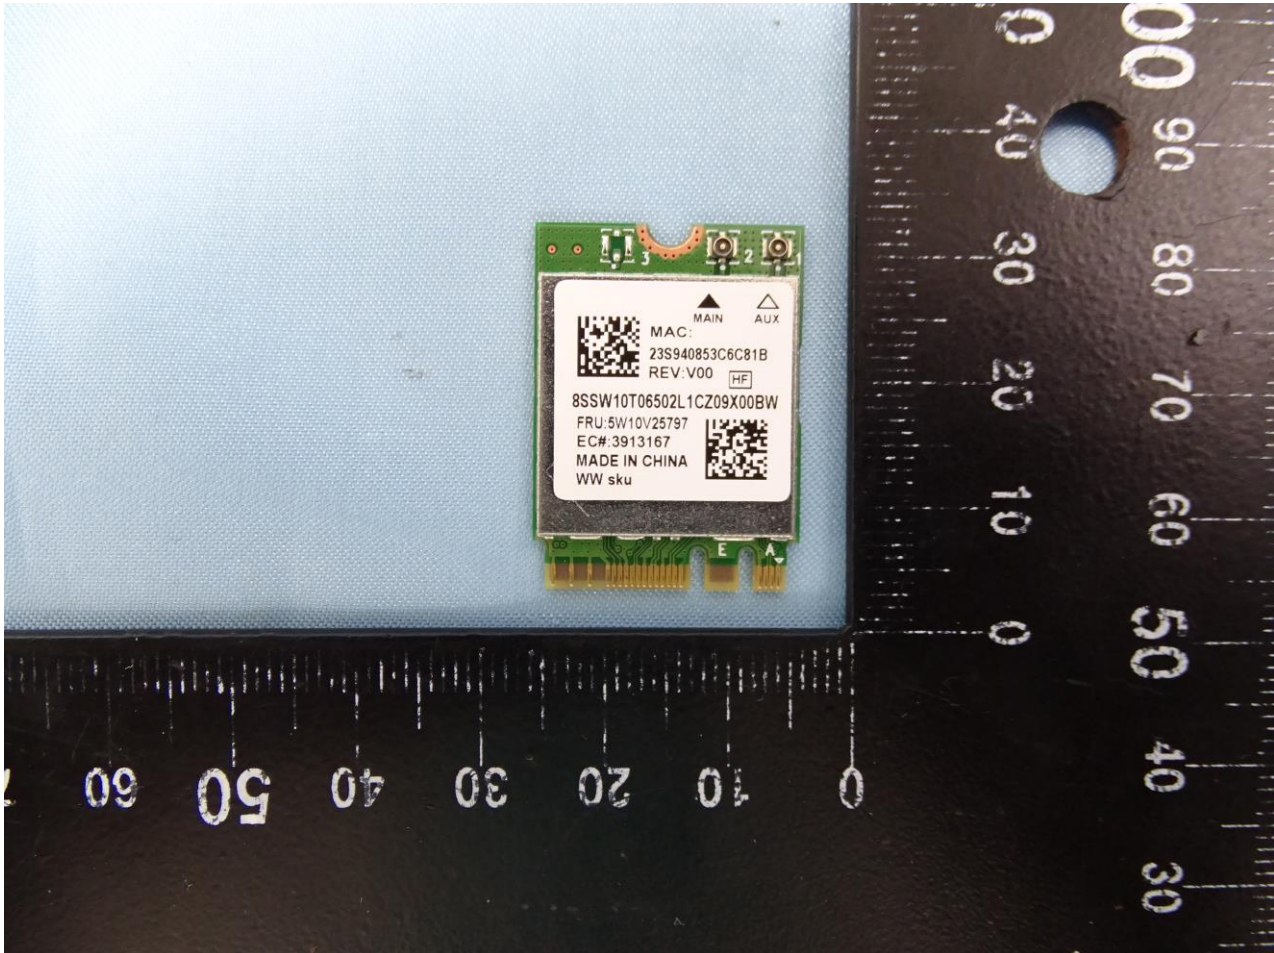

1. Photograph of the EUT

EUT: 11ax RTL8852AE Combo module (Brand Name: REALTEK / Model Name: RTL8852AE)

EUT: 11ax RTL8852AE Combo module (Brand Name: REALTEK / Model Name: RTL8852AE)

2. External Photograph of the Host

Host: Notebook Computer

Brand Name: Lenovo

Model Name: IdeaPad Flex 5 15ALC05xxxxxxxx

(The "x" in model name can be 0 to 9,A to Z,
a to z,"-" or blank, for marketing purpose only)

Host: Notebook Computer
Brand Name: Lenovo
Model Name: IdeaPad Flex 5 15ALC05xxxxxxx
(The "x" in model name can be 0 to 9,A to Z, a to z,"-" or blank, for marketing purpose only)