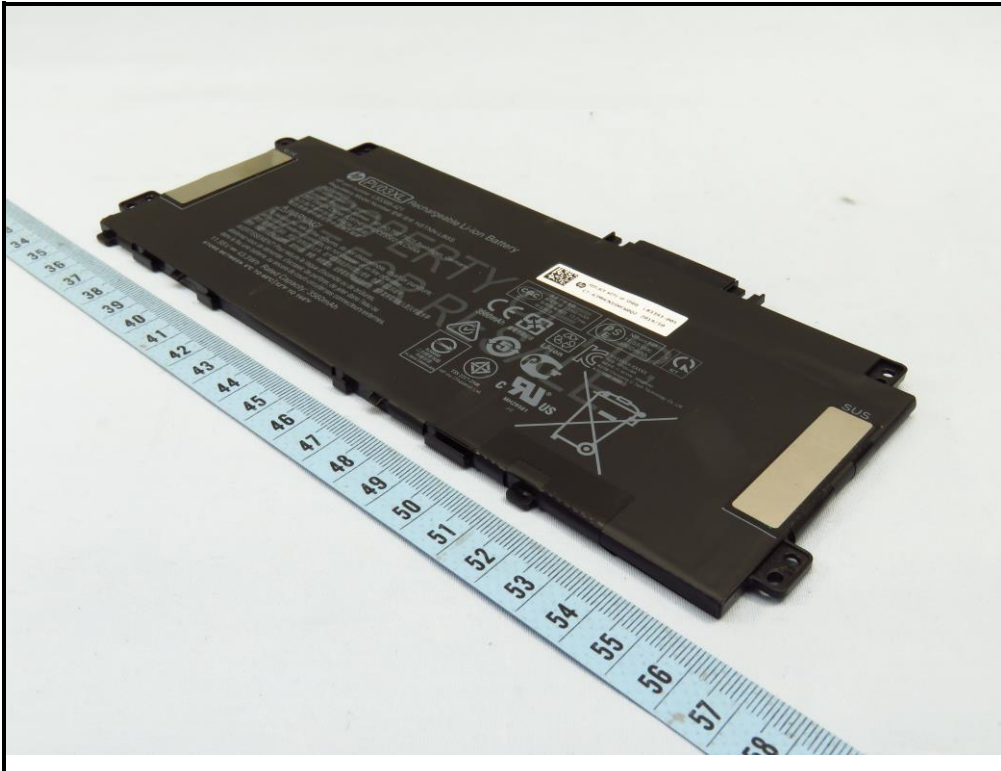

CONSTRUCTION PHOTOS OF EUT

Model: RTL8822CE / Brand: Realtek

BUREAU
VERITAS

End-product

BUREAU
VERITAS