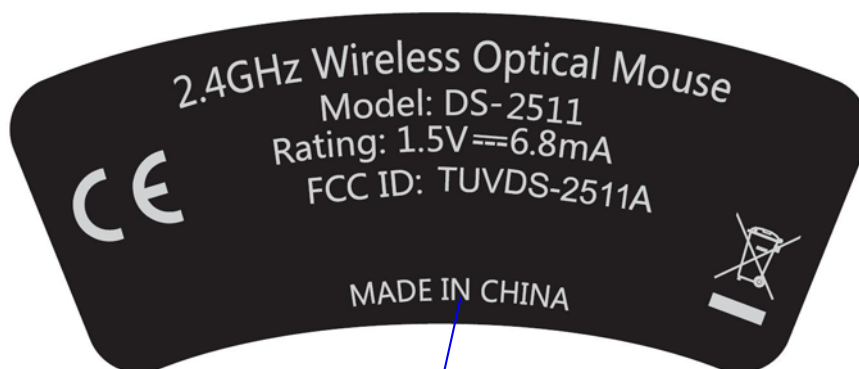

## LABEL ARTWORK AND LOCATION

**Product: 2.4G Wireless Optical Mouse**

**Model: DS-2511**

**Label size: L\*W=30\*12mm**