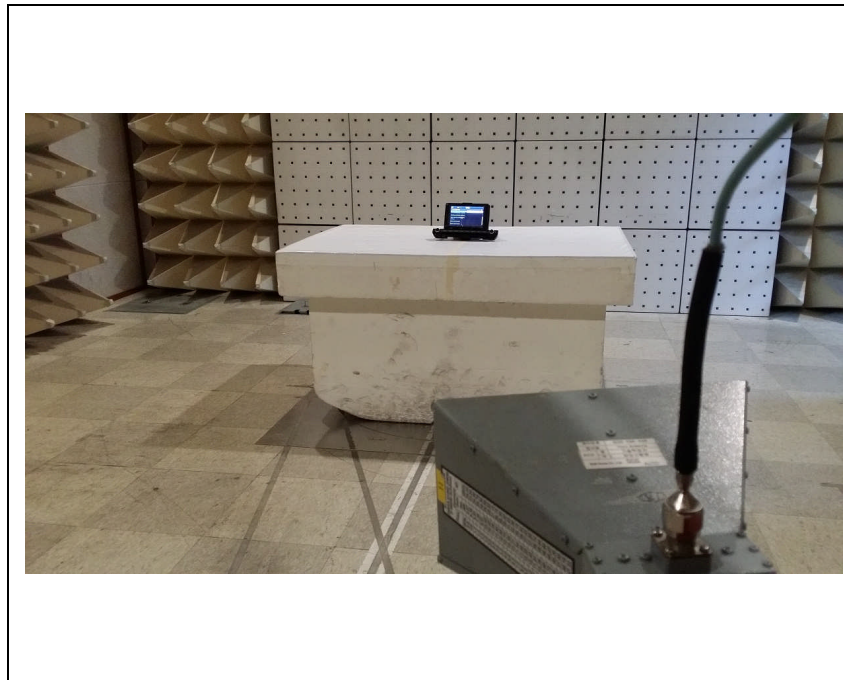

# **Test setup photos of EUT**

Model : AVB40F2AN

**A. Photo of WLAN Radiated Spurious Emission Test (Below 1 GHz)**

Model : AVB40F2AN

**B. Photo of WLAN Radiated Spurious Emission Test (Above 1 GHz)**

Model : AVB40F2AN

**C. Photo of BT Radiated Spurious Emission Test (Below 1 GHz)**

Model : AVB40F2AN

**D. Photo of BT Radiated Spurious Emission Test (Above 1 GHz)**