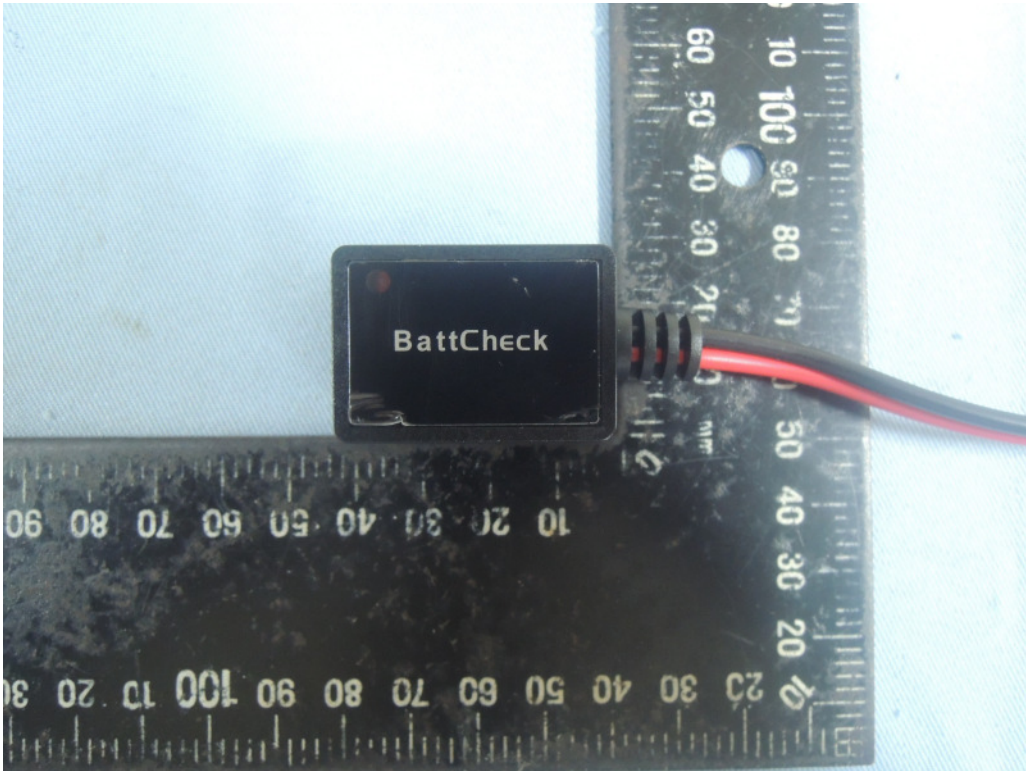

Product: BattCheck

Type Identification: BC-01

Product: BattCheck  
Type Identification: BC-01