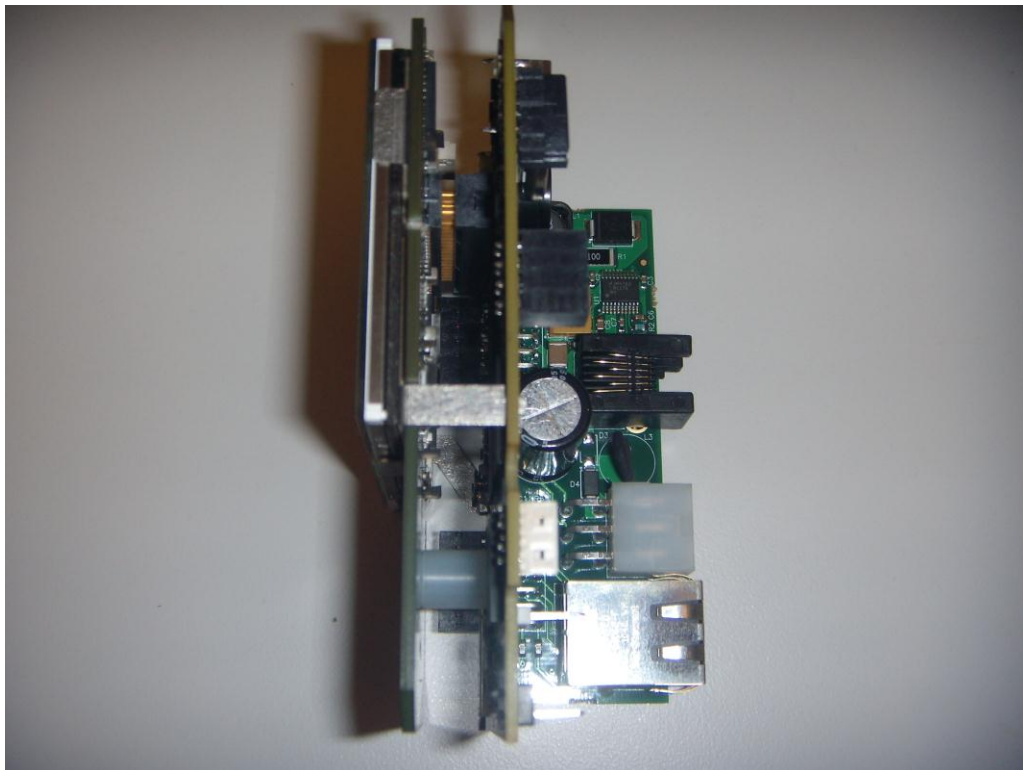

Internal Photos: Blackboard
FCC ID: TMEVR4101X008
IC: 8327A-VR4101X008

Internal View

Internal View - Side

Internal LCD Panel – Front View

Internal LCD Panel – Back View