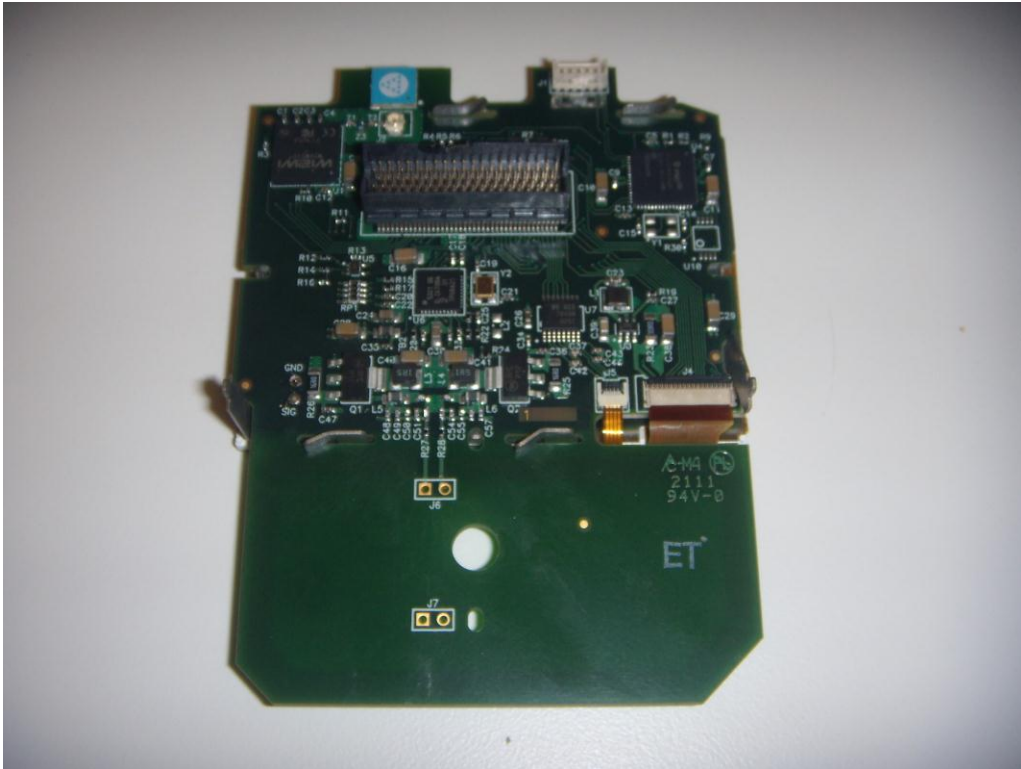

Internal Photos: Blackboard
FCC ID: TMEVR4101X008
IC: 8327A-VR4101X008

Internal View

Internal View - Side

Internal LCD Panel – Front View

Internal LCD Panel – Back View