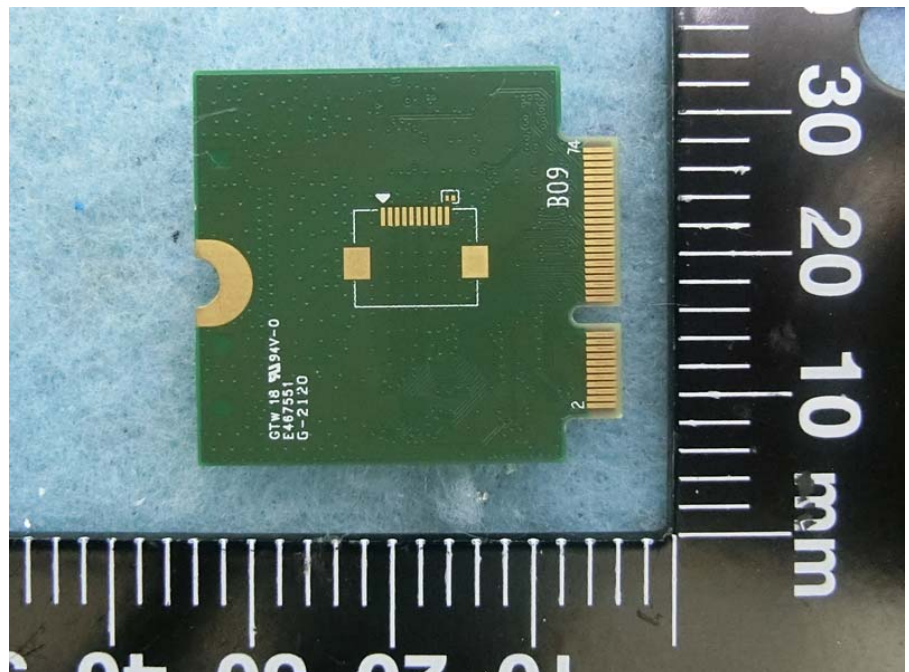

Brand Name: AzureWave Model Name: AW-XM458 , AW-XM369, AW-XM458MA-XXX,  
AW-XM369MA-XXX

EUT 1

EUT 2

EUT 3

Ant. 1 ~ Ant. 3  
(Only for EUT 1~EUT 2 use)

Ant. 4

(Only for EUT 1, EUT3 use)

Ant. 5  
(Only for EUT 1, EUT3 use)