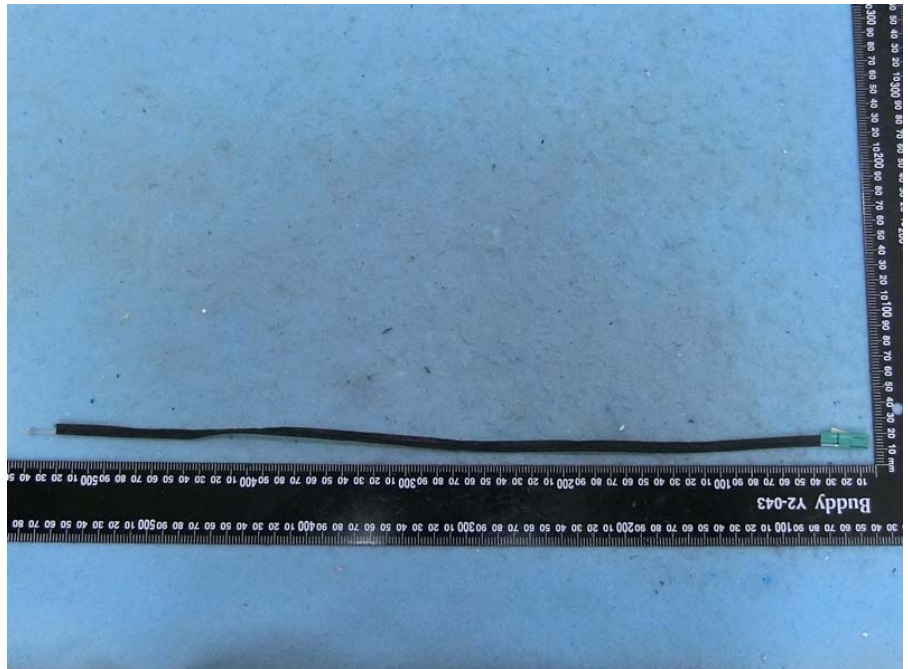

Brand Name: AzureWave Model Name: AW-XM458 , AW-XM369, AW-XM458MA-XXX,  
AW-XM369MA-XXX

EUT 1

EUT 2

EUT 3

Ant. 1 ~ Ant. 3  
(Only for EUT 1~EUT 2 use)

Ant. 4

(Only for EUT 1, EUT3 use)

Ant. 5  
(Only for EUT 1, EUT3 use)

Ant. 6

(Only for EUT 1, EUT3 use)

Ant. 7  
(Only for EUT 1, EUT3 use)

Ant. 8

(Only for EUT 1, EUT3 use)

Ant. 9  
(Only for EUT 1, EUT3 use)