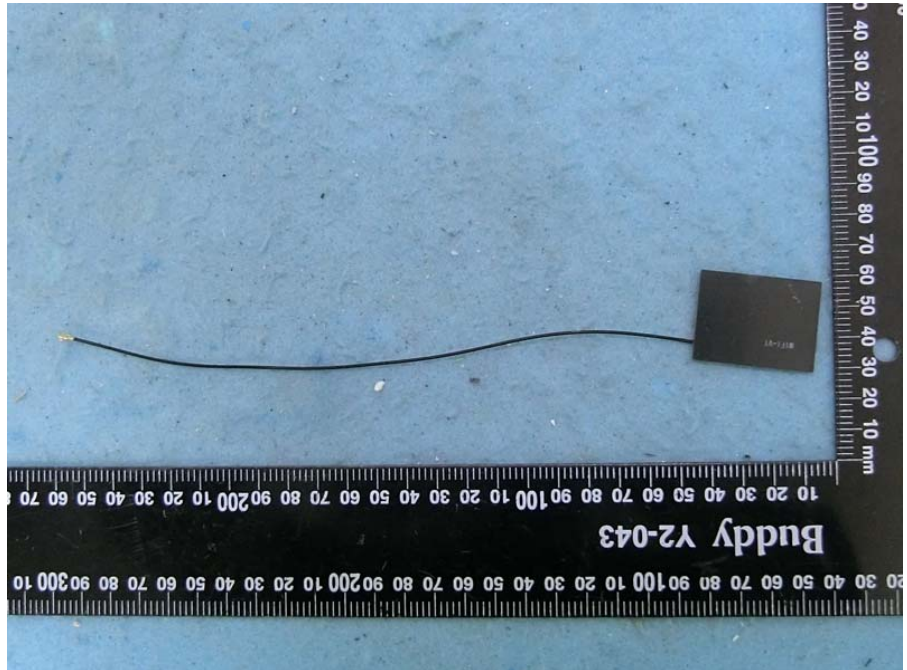

Brand Name: AzureWave Model Name: AW-XM458 , AW-XM369, AW-XM458MA-XXX,  
AW-XM369MA-XXX

EUT 1

EUT 2

EUT 3

Ant. 1 ~ Ant. 3  
(Only for EUT 1~EUT 2 use)

Ant. 4

(Only for EUT 1, EUT3 use)

Ant. 5  
(Only for EUT 1, EUT3 use)