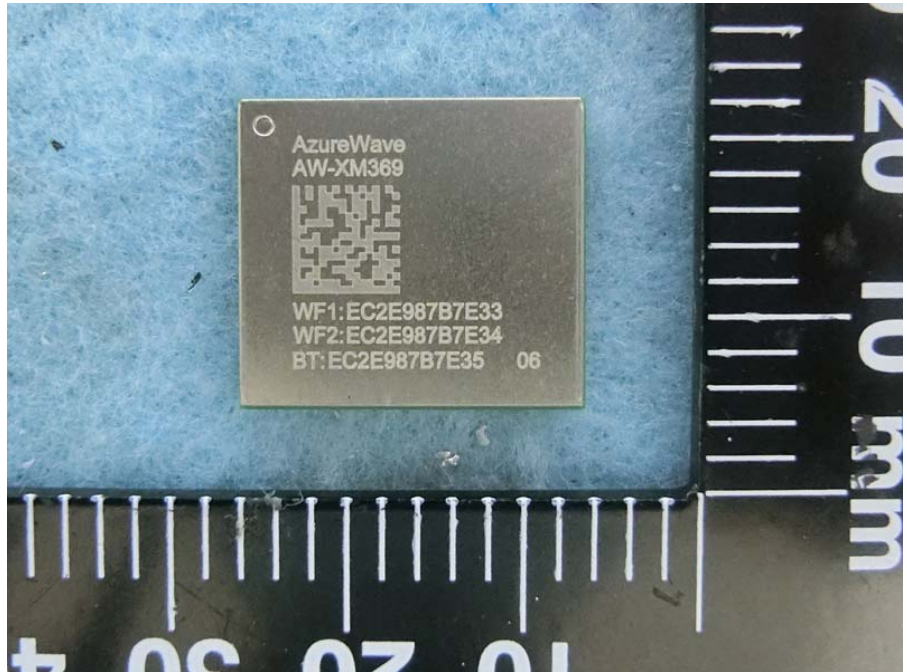

Brand Name: AzureWave Model Name: AW-XM458 , AW-XM369, AW-XM458MA-XXX,  
AW-XM369MA-XXX

EUT 1

EUT 2

EUT 3

Ant. 1 ~ Ant. 3  
(Only for EUT 1~EUT 2 use)

Ant. 4

(Only for EUT 1, EUT3 use)

Ant. 5  
(Only for EUT 1, EUT3 use)