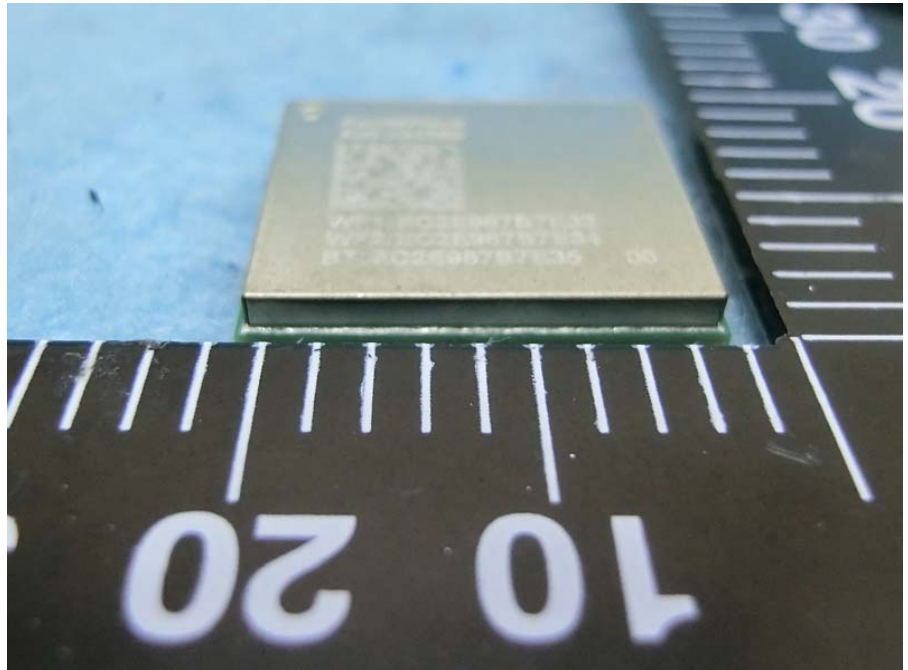

Brand Name: AzureWave Model Name: AW-XM458 , AW-XM369, AW-XM458MA-XXX,  
AW-XM369MA-XXX

EUT 1

EUT 2

EUT 3

Ant. 1 ~ Ant. 3  
(Only for EUT 1~EUT 2 use)

Ant. 4

(Only for EUT 1, EUT3 use)

Ant. 5  
(Only for EUT 1, EUT3 use)