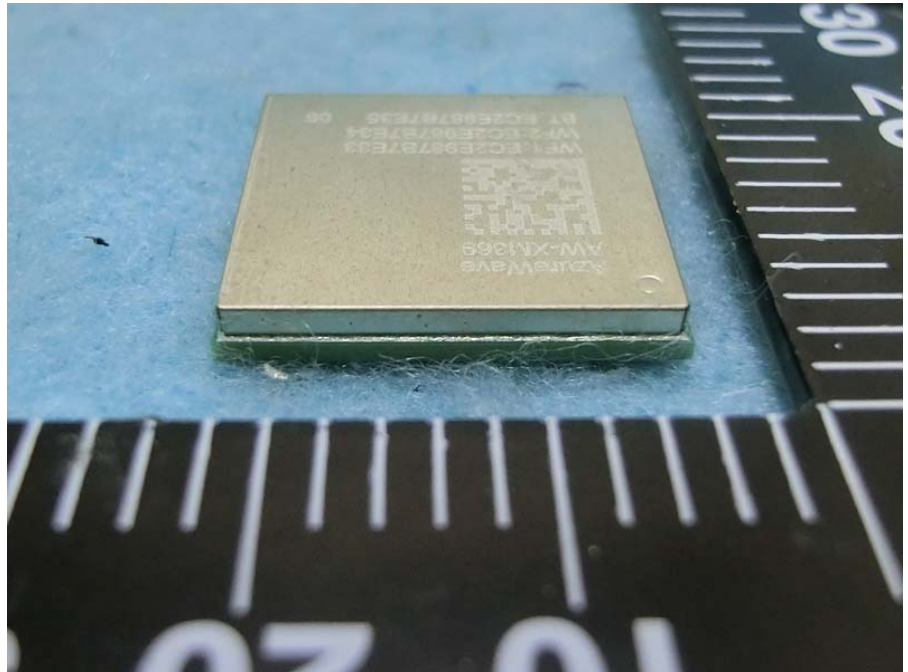

Brand Name: AzureWave Model Name: AW-XM458 , AW-XM369, AW-XM458MA-XXX,  
AW-XM369MA-XXX

EUT 1

EUT 2

EUT 3

Ant. 1 ~ Ant. 3  
(Only for EUT 1~EUT 2 use)

Ant. 4

(Only for EUT 1, EUT3 use)

Ant. 5  
(Only for EUT 1, EUT3 use)