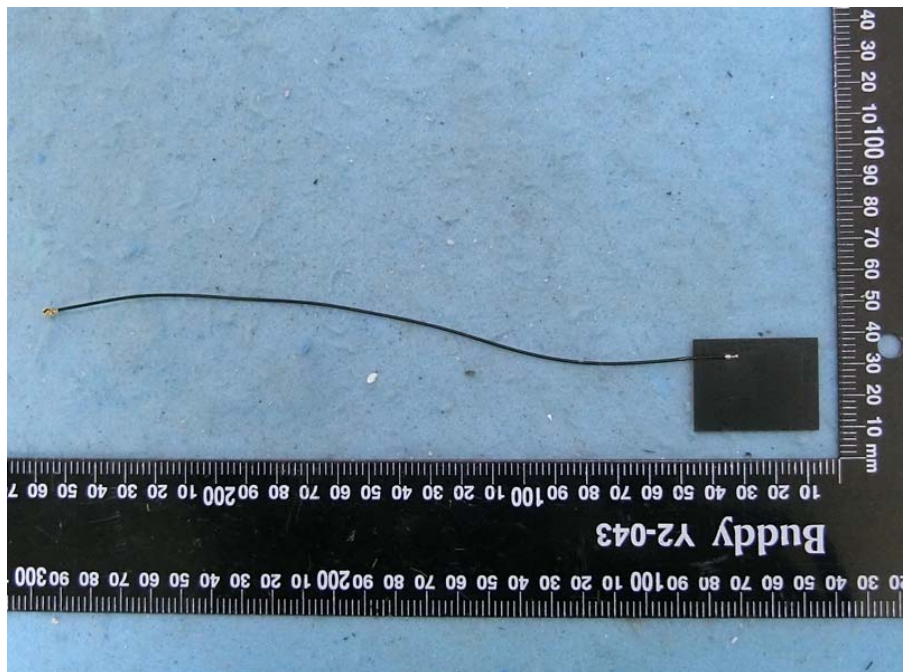

Brand Name: AzureWave Model Name: AW-XM458 , AW-XM369, AW-XM458MA-XXX,  
AW-XM369MA-XXX

EUT 1

EUT 2

EUT 3

Ant. 1 ~ Ant. 3  
(Only for EUT 1~EUT 2 use)

Ant. 4

(Only for EUT 1, EUT3 use)

Ant. 5  
(Only for EUT 1, EUT3 use)