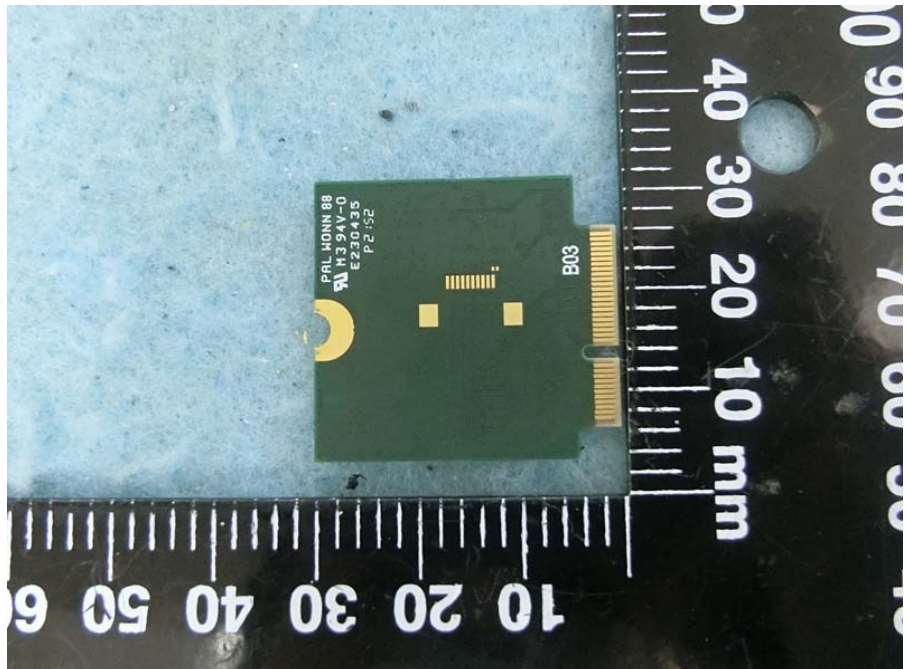

Brand Name: AzureWave Model Name: AW-XM458 , AW-XM369, AW-XM458MA-XXX,  
AW-XM369MA-XXX

EUT 1

EUT 2

EUT 3

Ant. 1 ~ Ant. 3  
(Only for EUT 1~EUT 2 use)

Ant. 4

(Only for EUT 1, EUT3 use)

Ant. 5  
(Only for EUT 1, EUT3 use)