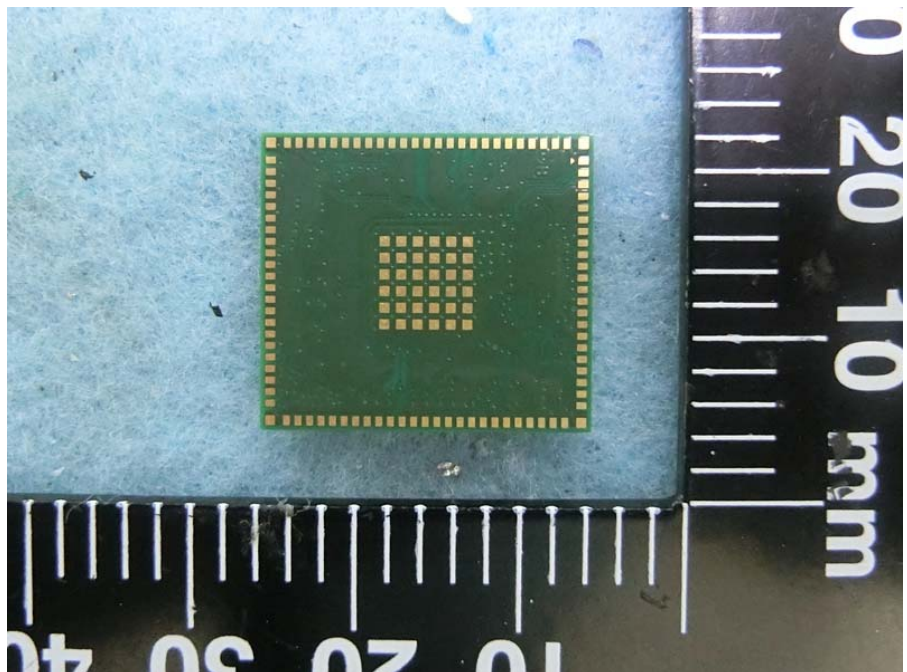

Brand Name: AzureWave Model Name: AW-XM458 , AW-XM369, AW-XM458MA-XXX,  
AW-XM369MA-XXX

EUT 1

EUT 2

EUT 3

Ant. 1 ~ Ant. 3  
(Only for EUT 1~EUT 2 use)

Ant. 4

(Only for EUT 1, EUT3 use)

Ant. 5  
(Only for EUT 1, EUT3 use)