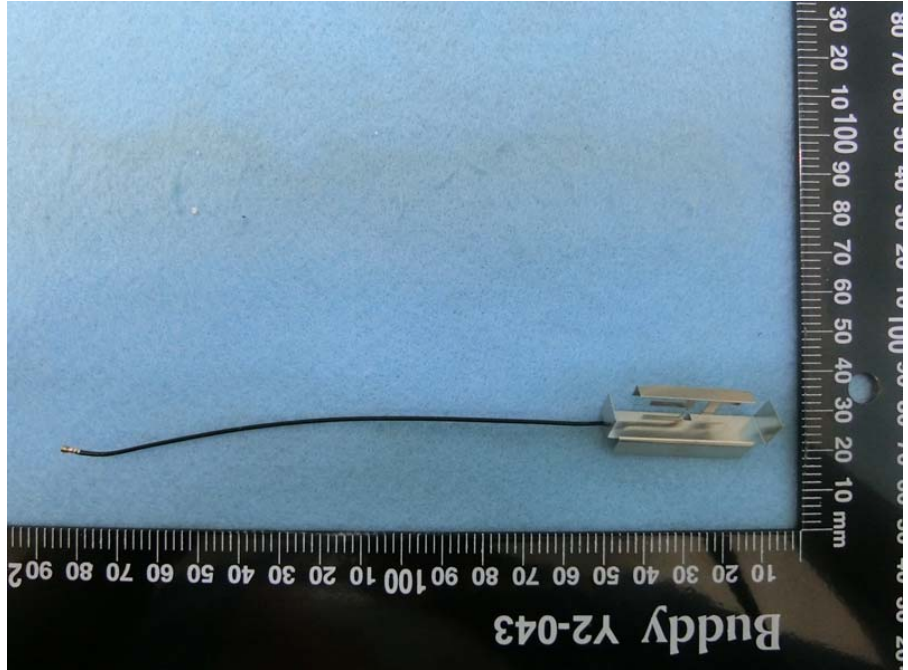

Brand Name: AzureWave Model Name: AW-XM458 , AW-XM369, AW-XM458MA-XXX,  
AW-XM369MA-XXX

EUT 1

EUT 2

EUT 3

Ant. 1 ~ Ant. 3  
(Only for EUT 1~EUT 2 use)

Ant. 4

(Only for EUT 1, EUT3 use)

Ant. 5  
(Only for EUT 1, EUT3 use)

Ant. 6

(Only for EUT 1, EUT3 use)

Ant. 7  
(Only for EUT 1, EUT3 use)

Ant. 8

(Only for EUT 1, EUT3 use)

Ant. 9  
(Only for EUT 1, EUT3 use)