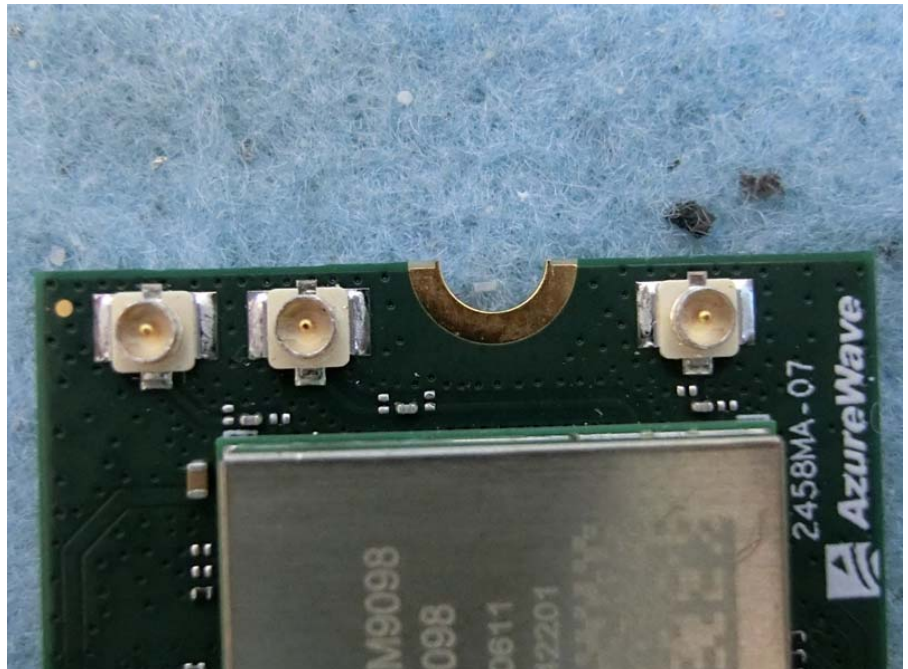

Brand Name: AzureWave Model Name: AW-XM458 , AW-XM369, AW-XM458MA-XXX,  
AW-XM369MA-XXX

EUT 1

EUT 2

EUT 3

Ant. 1 ~ Ant. 3  
(Only for EUT 1~EUT 2 use)

Ant. 4

(Only for EUT 1, EUT3 use)

Ant. 5  
(Only for EUT 1, EUT3 use)