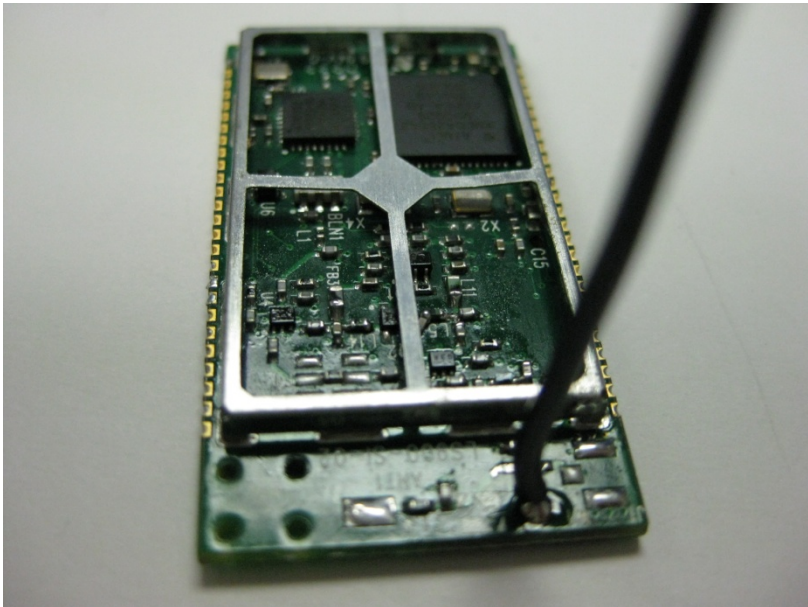

<u>EXTERNAL PHOTOS</u> With Wire Antenna	
Company Name	LS Research, LLC
Model #	LS900-SI-02
FCC ID #	TFB-SIFLEX2
IC #	5969A-SIFLEX2

Photo of Unit with Wire Antenna

Close up #1 of Unit with Wire Antenna

<u>EXTERNAL PHOTOS</u> With Wire Antenna	
Company Name	LS Research, LLC
Model #	LS900-SI-02
FCC ID #	TFB-SIFLEX2
IC #	5969A-SIFLEX2

Close Up #2 of Wire Antenna