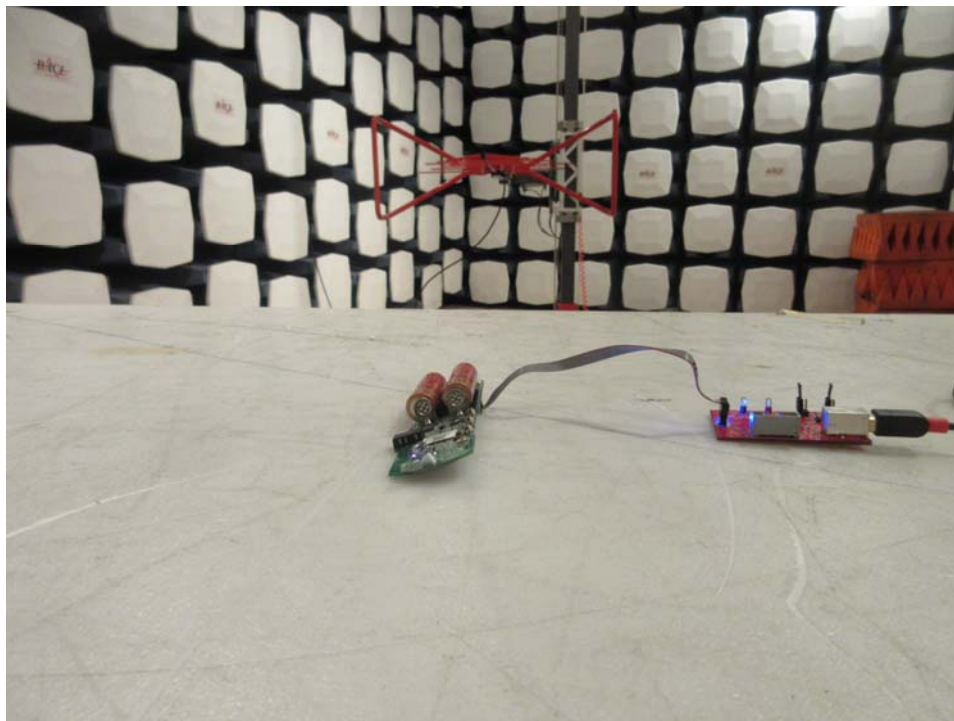

EUT Test Setup Photographs

1.1 Radiated Spurious Emission below 1 GHz Front View

1.2 Radiated Spurious Emission below 1 GHz Rear View

1.3 Radiated Spurious Emission 1-18 GHz Front View

1.4 Radiated Spurious Emission 1-18 GHz Rear View

1.5 Radiated Spurious Emission 18-26.5 GHz Front View

1.6 Radiated Spurious Emission 18-26.5 GHz Rear View

1.7 Radiated Spurious Emission 26.5-40 GHz Front View

1.8 Radiated Spurious Emission 26.5-40 GHz Rear View