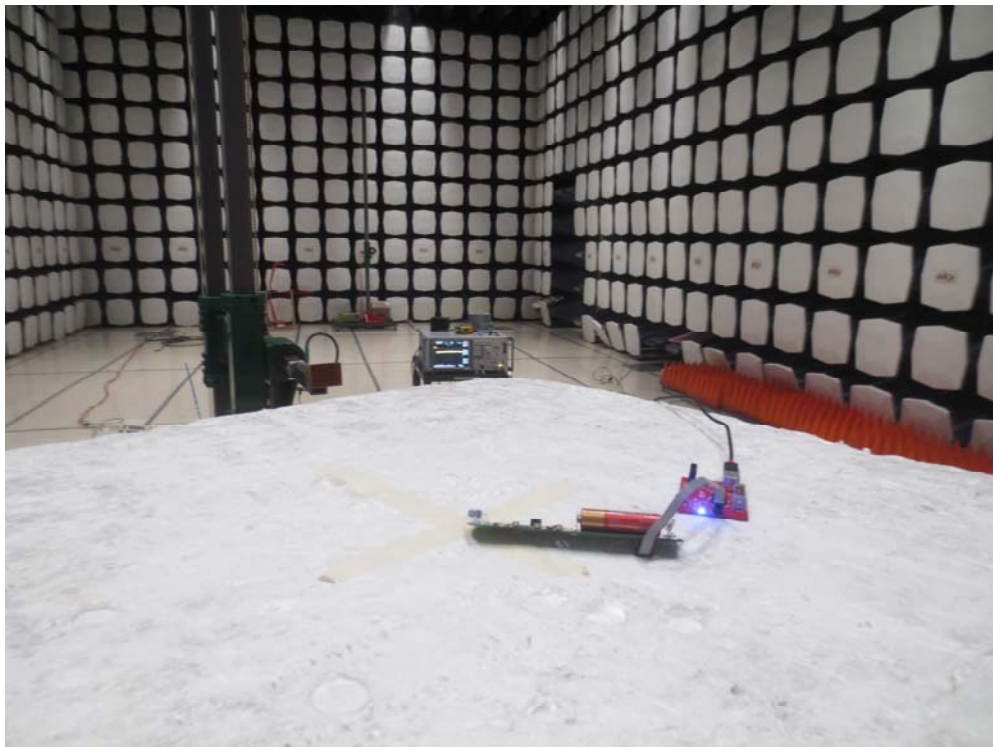

EUT Test Setup Photographs

1.1 Radiated Spurious Emission below 1 GHz Front View

1.2 Radiated Spurious Emission below 1 GHz Rear View

1.3 Radiated Spurious Emission 1-18 GHz Front View

1.4 Radiated Spurious Emission 1-18 GHz Rear View

1.5 Radiated Spurious Emission 18-26.5 GHz Front View

1.6 Radiated Spurious Emission 18-26.5 GHz Rear View

1.7 Radiated Spurious Emission 26.5-40 GHz Front View

1.8 Radiated Spurious Emission 26.5-40 GHz Rear View