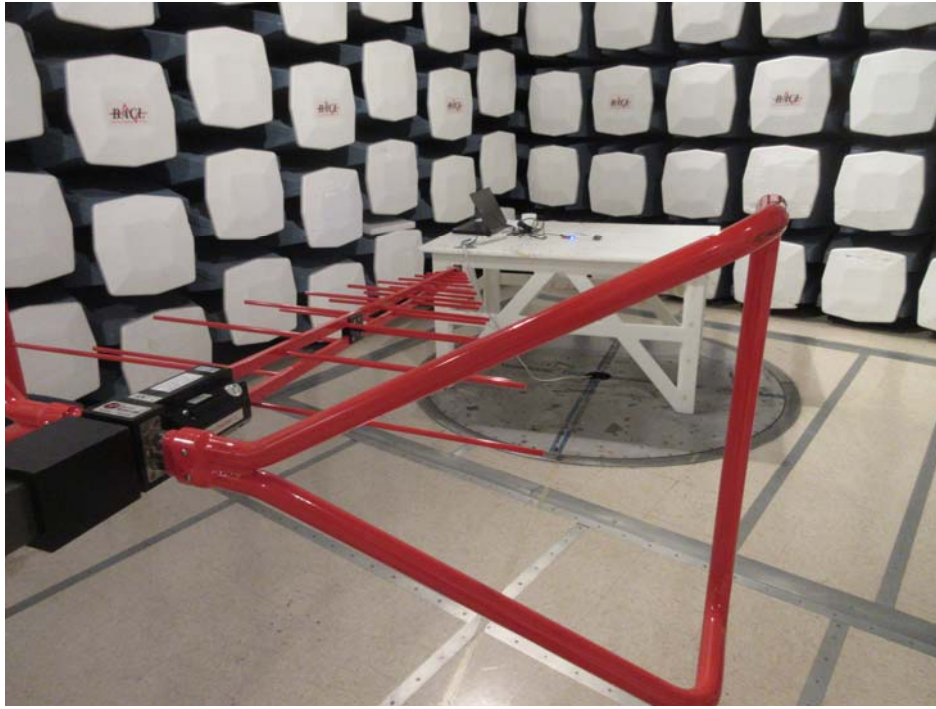

EUT Test Setup Photographs

1.1 Radiated Spurious Emission below 1 GHz Front View

1.2 Radiated Spurious Emission below 1 GHz Rear View

1.3 Radiated Spurious Emission 1-18 GHz Front View

1.4 Radiated Spurious Emission 1-18 GHz Rear View

1.5 Radiated Spurious Emission 18-26.5 GHz Front View

1.6 Radiated Spurious Emission 18-26.5 GHz Rear View

1.7 Radiated Spurious Emission 26.5-40 GHz Front View

1.8 Radiated Spurious Emission 26.5-40 GHz Rear View