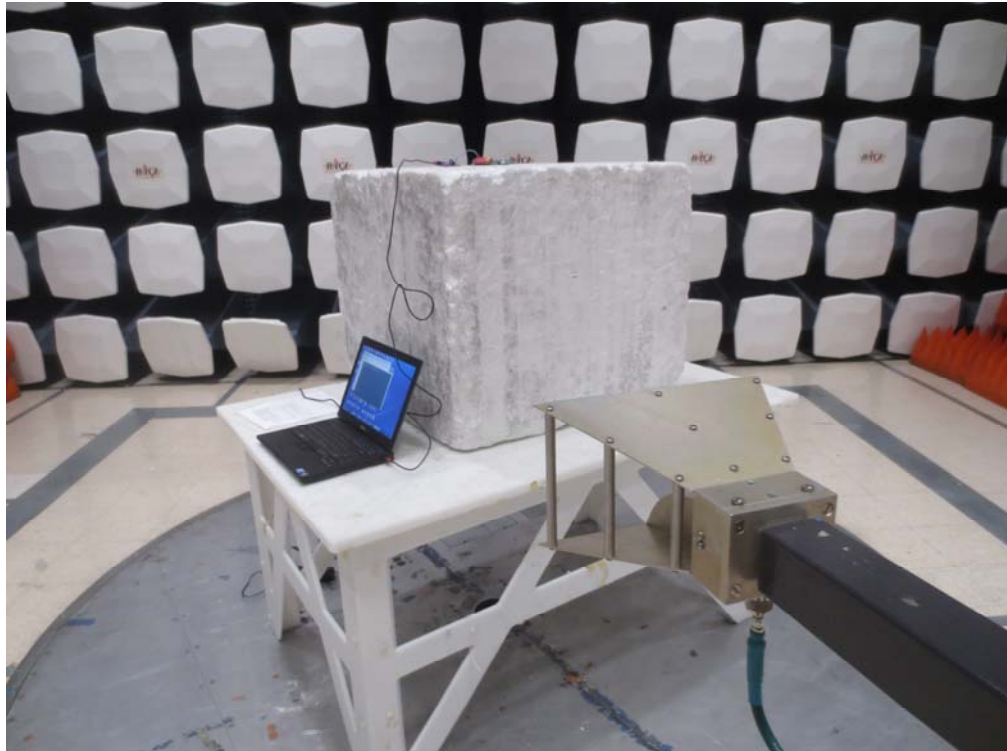

EUT Test Setup Photographs

1.1 Radiated Spurious Emission below 1 GHz Front View

1.2 Radiated Spurious Emission below 1 GHz Rear View

1.3 Radiated Spurious Emission 1-18 GHz Front View

1.4 Radiated Spurious Emission 1-18 GHz Rear View

1.5 Radiated Spurious Emission 18-26.5 GHz Front View

1.6 Radiated Spurious Emission 18-26.5 GHz Rear View

1.7 Radiated Spurious Emission 26.5-40 GHz Front View

1.8 Radiated Spurious Emission 26.5-40 GHz Rear View