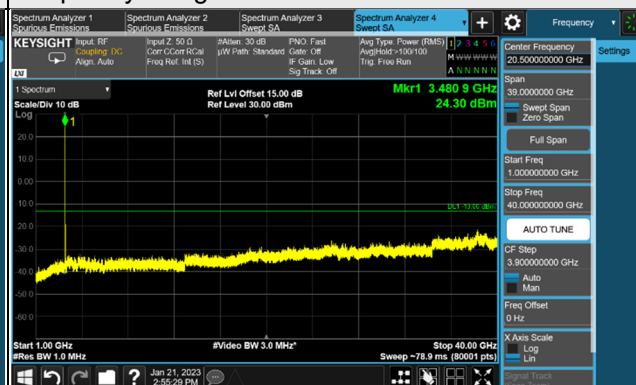

Frequency Range : 1GHz ~ 40GHz