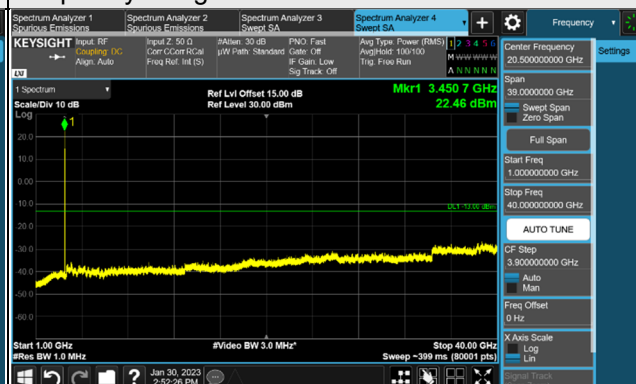

Frequency Range : 1GHz ~ 40GHz