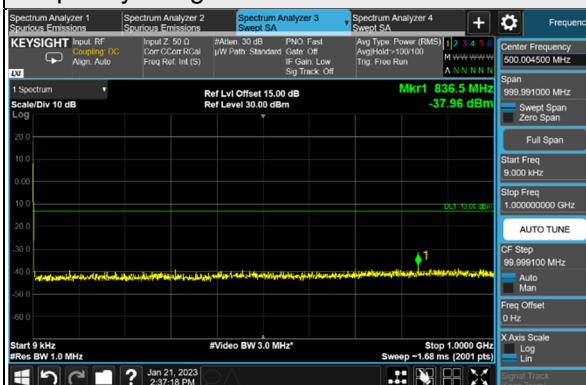

*The 9kHz signal over the limit is from Spectrum.

n77, Channel Bandwidth 20MHz

Channel 630668 (3460.02MHz)

Frequency Range : 9kHz ~ 1GHz

Frequency Range : 1GHz ~ 40GHz

Channel 633334 (3500.01MHz)

Frequency Range : 9kHz ~ 1GHz