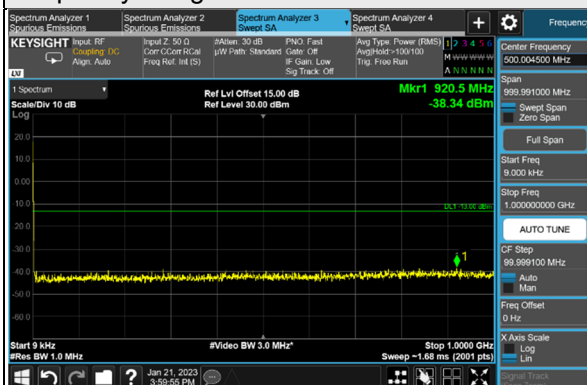

4.7.4 Test Results

n77, Channel Bandwidth 10MHz

Channel 630334 (3455.01MHz)

Frequency Range : 9kHz ~ 1GHz

Frequency Range : 1GHz ~ 40GHz

Channel 633334 (3500.01MHz)

Frequency Range : 9kHz ~ 1GHz

Frequency Range : 1GHz ~ 40GHz

Channel 636332 (3544.98MHz)

Frequency Range : 9kHz ~ 1GHz

Frequency Range : 1GHz ~ 40GHz

*The 9kHz signal over the limit is from Spectrum.

n77, Channel Bandwidth 15MHz

Channel 630500 (3457.50MHz)

Frequency Range : 9kHz ~ 1GHz