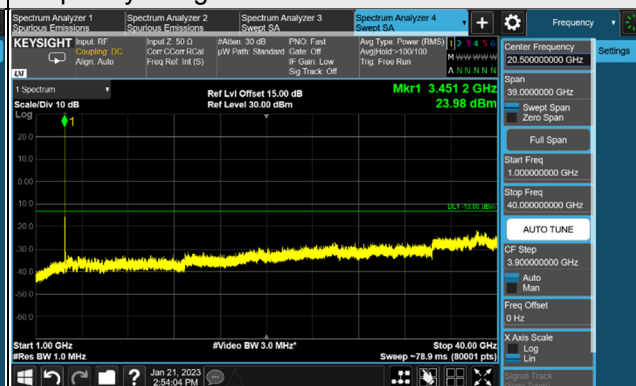

Frequency Range : 1GHz ~ 40GHz