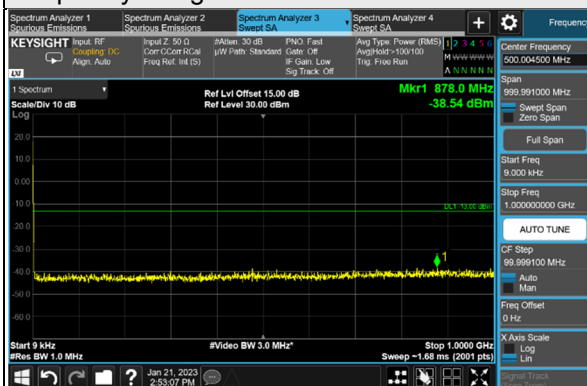

n77, Channel Bandwidth 40MHz

Channel 631334 (3470.01MHz)

Frequency Range : 9kHz ~ 1GHz