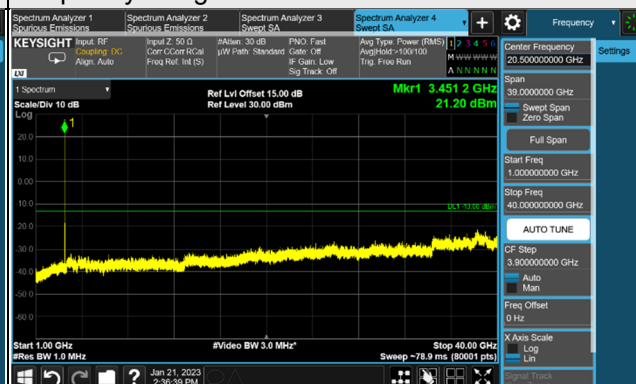

*The 9kHz signal over the limit is from Spectrum.

n77, Channel Bandwidth 20MHz

Channel 630668 (3460.02MHz)

Frequency Range : 9kHz ~ 1GHz

Frequency Range : 1GHz ~ 40GHz

Channel 633334 (3500.01MHz)

Frequency Range : 9kHz ~ 1GHz