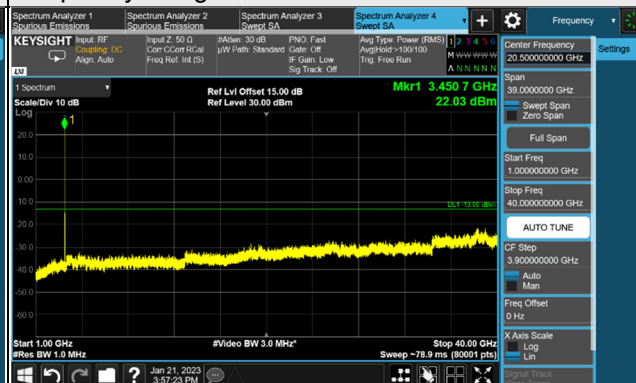

4.7.4 Test Results

n77, Channel Bandwidth 10MHz

Channel 630334 (3455.01MHz)

Frequency Range : 9kHz ~ 1GHz

Frequency Range : 1GHz ~ 40GHz

Channel 633334 (3500.01MHz)

Frequency Range : 9kHz ~ 1GHz

Frequency Range : 1GHz ~ 40GHz