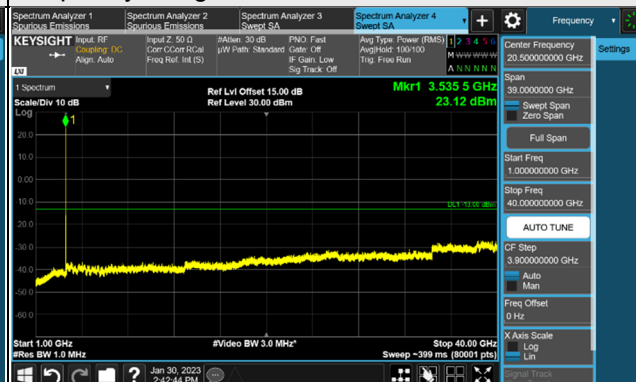

*The 9kHz signal over the limit is from Spectrum.

n77, Channel Bandwidth 20MHz

Channel 630668 (3460.02MHz)

Frequency Range : 9kHz ~ 1GHz

Frequency Range : 1GHz ~ 40GHz

Channel 633334 (3500.01MHz)

Frequency Range : 9kHz ~ 1GHz