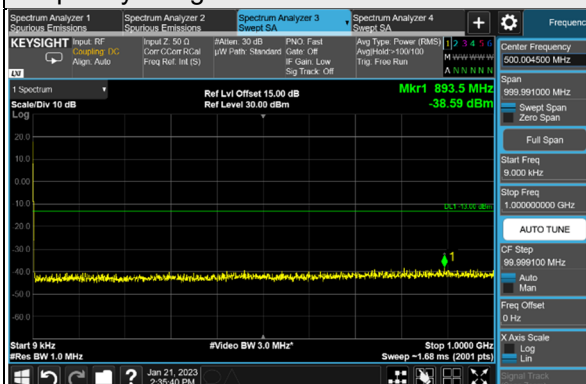

*The 9kHz signal over the limit is from Spectrum.

n77, Channel Bandwidth 20MHz

Channel 630668 (3460.02MHz)

Frequency Range : 9kHz ~ 1GHz

Frequency Range : 1GHz ~ 40GHz

Channel 633334 (3500.01MHz)

Frequency Range : 9kHz ~ 1GHz