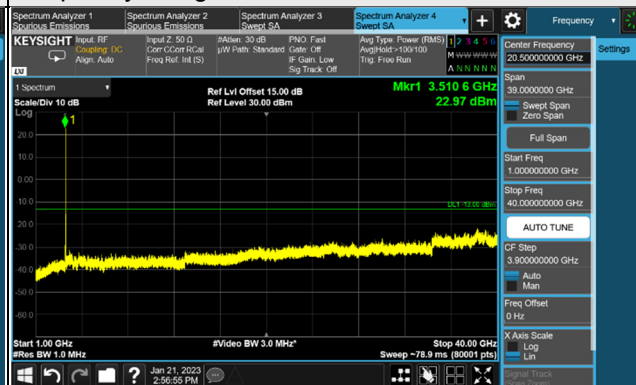

Frequency Range : 1GHz ~ 40GHz

*The 9kHz signal over the limit is from Spectrum.