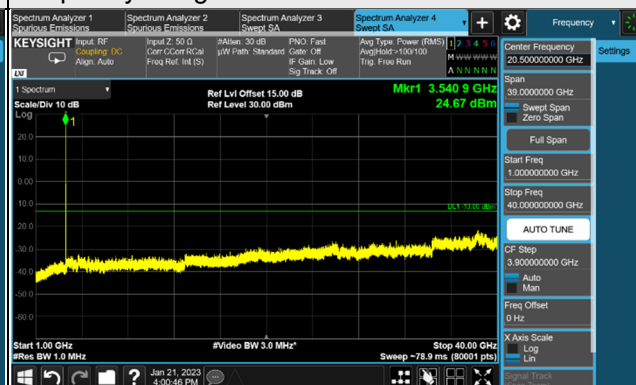

Frequency Range : 1GHz ~ 40GHz