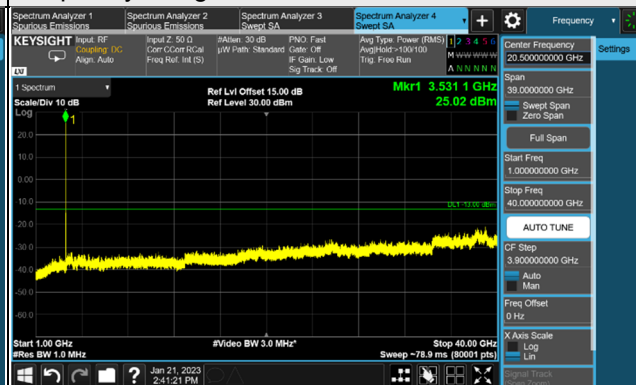

Frequency Range : 1GHz ~ 40GHz

Channel 636000 (3540.00MHz)

Frequency Range : 9kHz ~ 1GHz

Frequency Range : 1GHz ~ 40GHz

*The 9kHz signal over the limit is from Spectrum.

n77, Channel Bandwidth 40MHz

Channel 631334 (3470.01MHz)