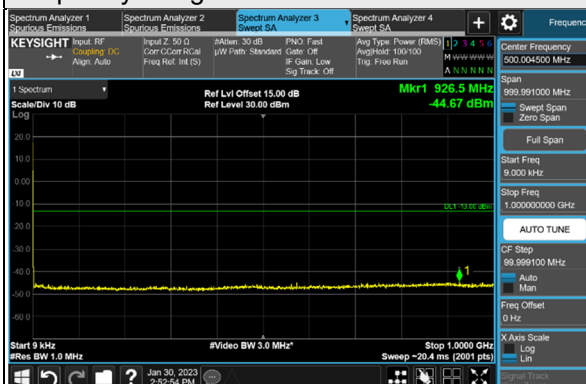

Channel 636332 (3544.98MHz)

Frequency Range : 9kHz ~ 1GHz

Frequency Range : 1GHz ~ 40GHz

*The 9kHz signal over the limit is from Spectrum.

n77, Channel Bandwidth 15MHz

Channel 630500 (3457.50MHz)

Frequency Range : 9kHz ~ 1GHz

*The 9kHz signal over the limit is from Spectrum.

n77, Channel Bandwidth 20MHz

Channel 630668 (3460.02MHz)

Frequency Range : 9kHz ~ 1GHz

Frequency Range : 1GHz ~ 40GHz

Channel 633334 (3500.01MHz)

Frequency Range : 9kHz ~ 1GHz