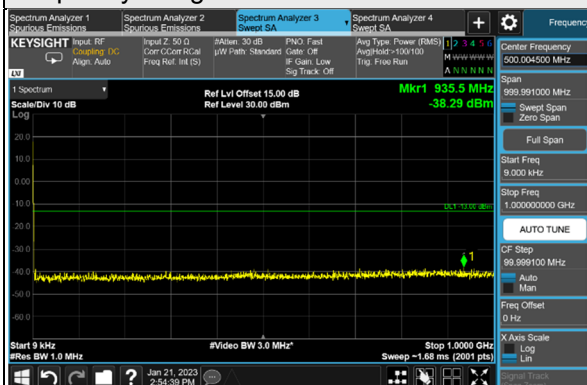

Channel 633334 (3500.01MHz)

Frequency Range : 9kHz ~ 1GHz