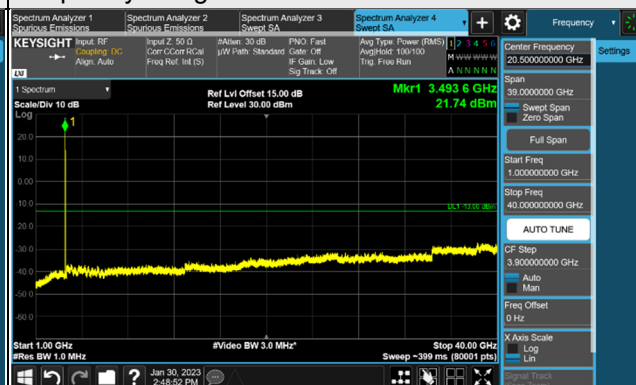

Frequency Range : 1GHz ~ 40GHz