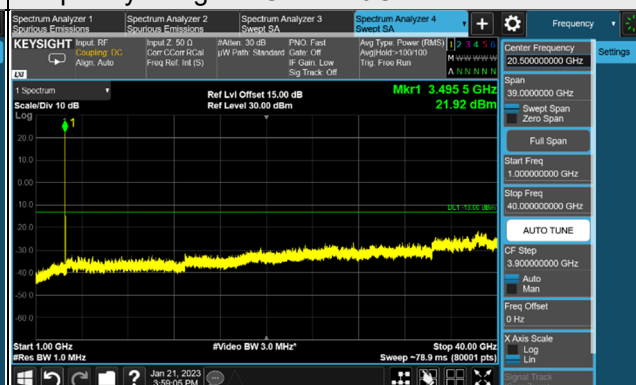

4.7.4 Test Results

n77, Channel Bandwidth 10MHz

Channel 630334 (3455.01MHz)

Frequency Range : 9kHz ~ 1GHz

Frequency Range : 1GHz ~ 40GHz

Channel 633334 (3500.01MHz)

Frequency Range : 9kHz ~ 1GHz

Frequency Range : 1GHz ~ 40GHz

Channel 636332 (3544.98MHz)

Frequency Range : 9kHz ~ 1GHz

Frequency Range : 1GHz ~ 40GHz

*The 9kHz signal over the limit is from Spectrum.

n77, Channel Bandwidth 15MHz

Channel 630500 (3457.50MHz)

Frequency Range : 9kHz ~ 1GHz