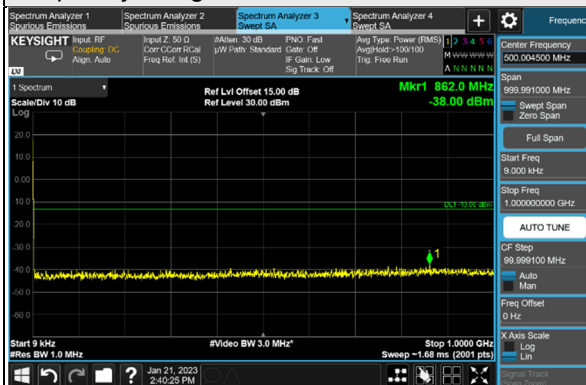

Channel 636000 (3540.00MHz)

Frequency Range : 9kHz ~ 1GHz