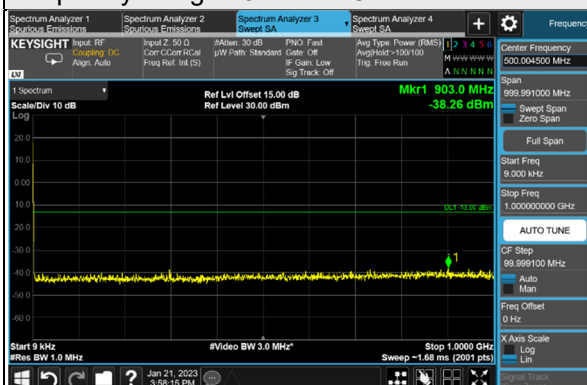

4.7.4 Test Results

n77, Channel Bandwidth 10MHz

Channel 630334 (3455.01MHz)

Frequency Range : 9kHz ~ 1GHz

Frequency Range : 1GHz ~ 40GHz

Channel 633334 (3500.01MHz)

Frequency Range : 9kHz ~ 1GHz

Frequency Range : 1GHz ~ 40GHz

Channel 636332 (3544.98MHz)

Frequency Range : 9kHz ~ 1GHz

Frequency Range : 1GHz ~ 40GHz

*The 9kHz signal over the limit is from Spectrum.

n77, Channel Bandwidth 15MHz

Channel 630500 (3457.50MHz)

Frequency Range : 9kHz ~ 1GHz