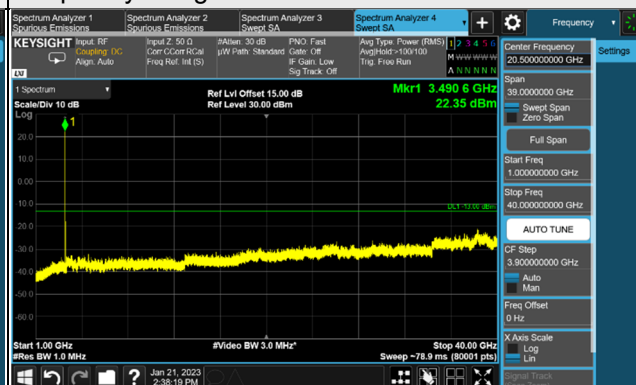

Frequency Range : 1GHz ~ 40GHz