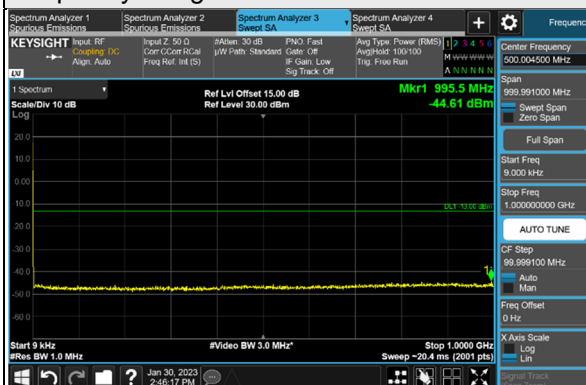

Channel 633334 (3500.01MHz)

Frequency Range : 9kHz ~ 1GHz