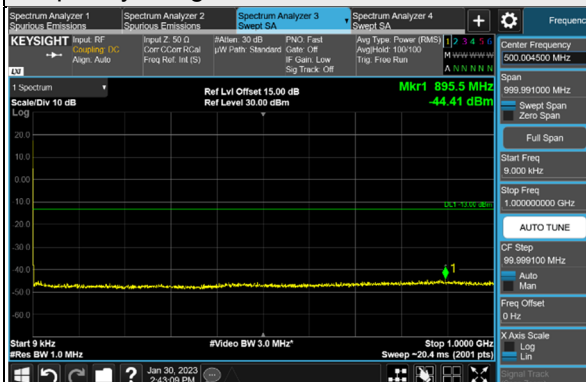

Channel 636166 (3542.49MHz)

Frequency Range : 9kHz ~ 1GHz