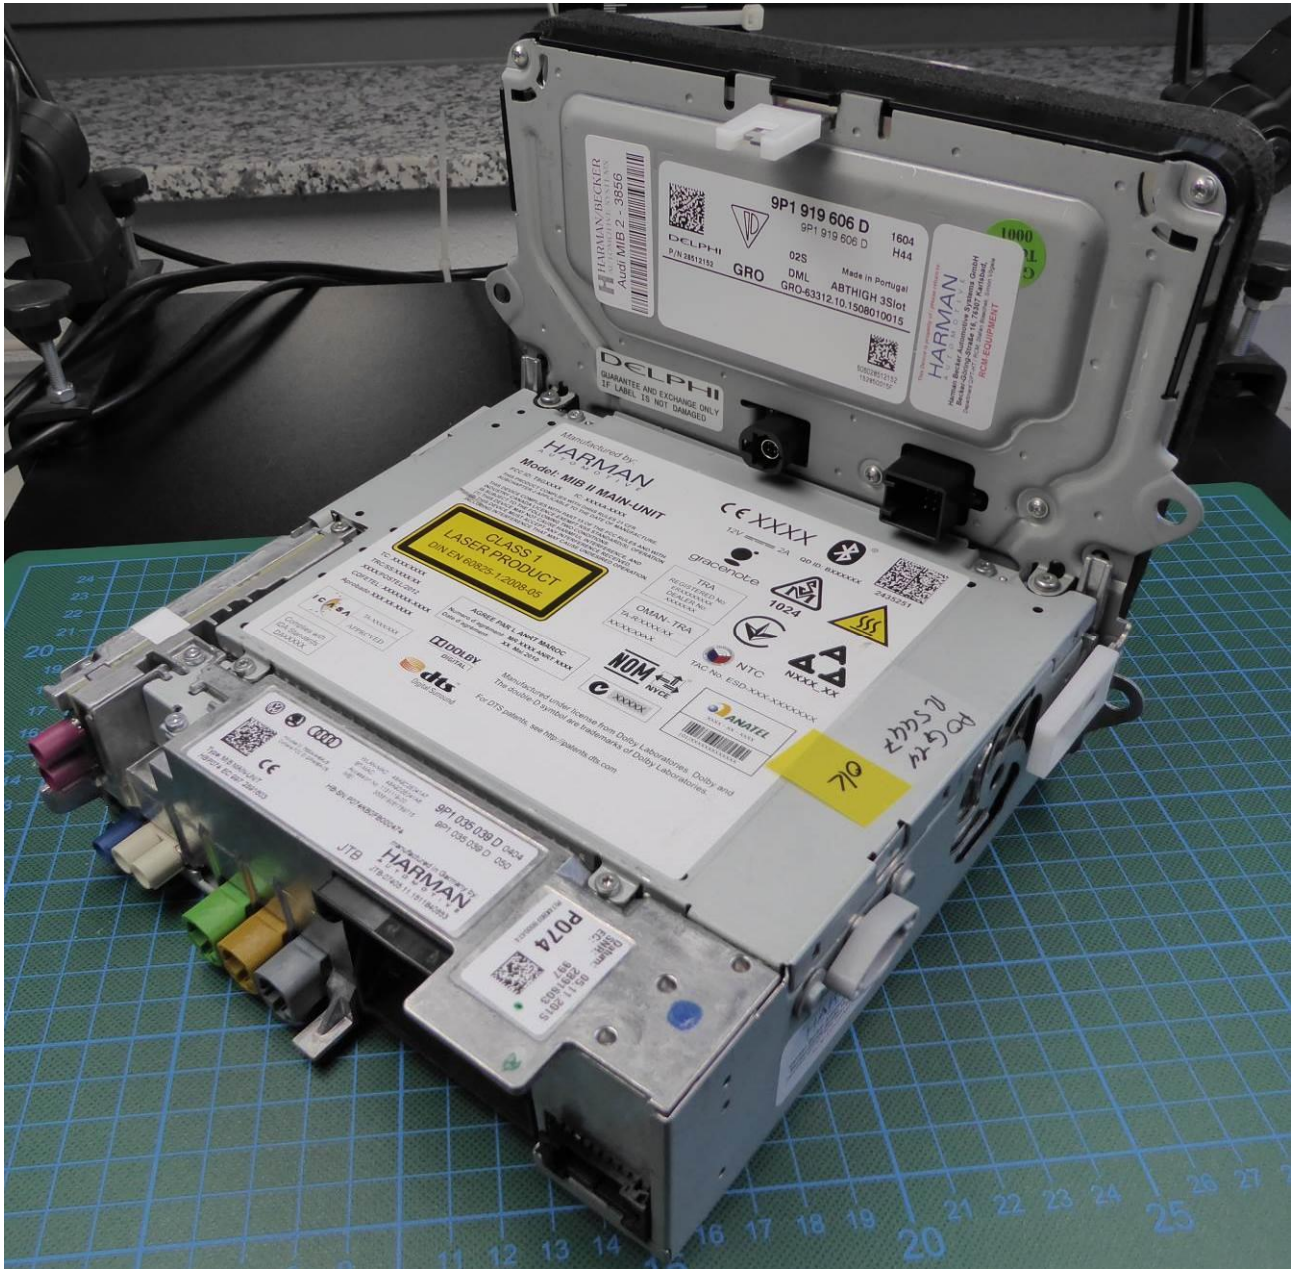

ANNEX B: EXTERNAL PHOTOGRAPHS

160090_01.jpg: EUT – front view

ANNEX B: EXTERNAL PHOTOGRAPHS

160090_02. jpg: EUT – back view

ANNEX B: EXTERNAL PHOTOGRAPHS

160090_03. jpg: EUT – bottom view

ANNEX B: EXTERNAL PHOTOGRAPHS

160090_04. jpg: EUT – 3D back view 1

ANNEX B: EXTERNAL PHOTOGRAPHS

160090_06. jpg: EUT – Main main unit label view

ANNEX B: EXTERNAL PHOTOGRAPHS

160090_07. jpg: EUT – Front panel back view

ANNEX B: EXTERNAL PHOTOGRAPHS

160090_16. jpg: EUT – Main Unit without front panel – 3D view

ANNEX B: EXTERNAL PHOTOGRAPHS

160090_17. jpg: EUT – Main Unit without front panel – Front view