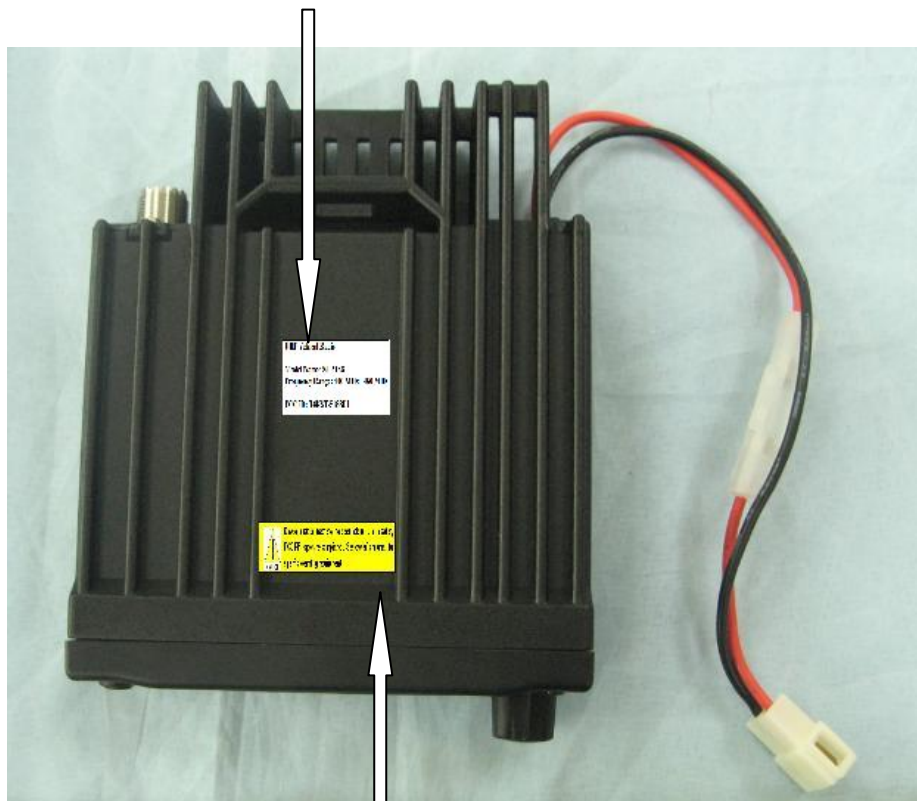

FCC ID Label Location

VHF Vehical Radio

Model Name: 5188

Frequency Range: 136 MHz - 174 MHz

FCC ID: T4K5188V1

FCC RF Warning Label