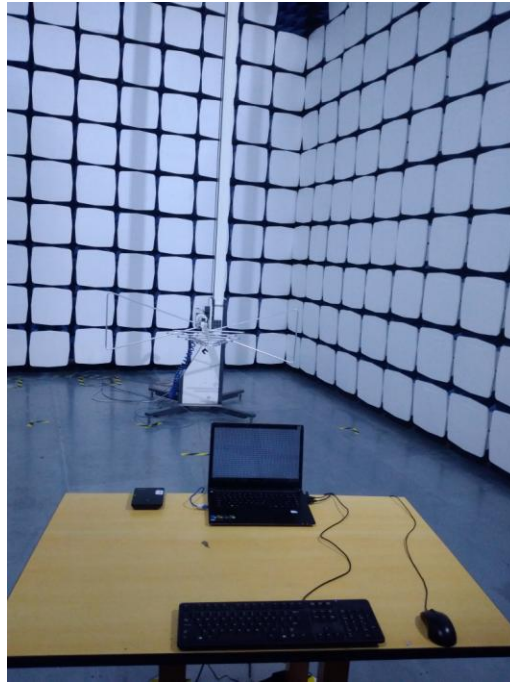

Test Setup Photos T2C-W60B JBP
FP Conducted Emission test view

Test Setup Photos T2C-W60B JBP

FP - Radiated Emission test view (Frequency from 30MHz to 1GHz)

FP - Radiated Emission test view (Frequency above 1GHz)