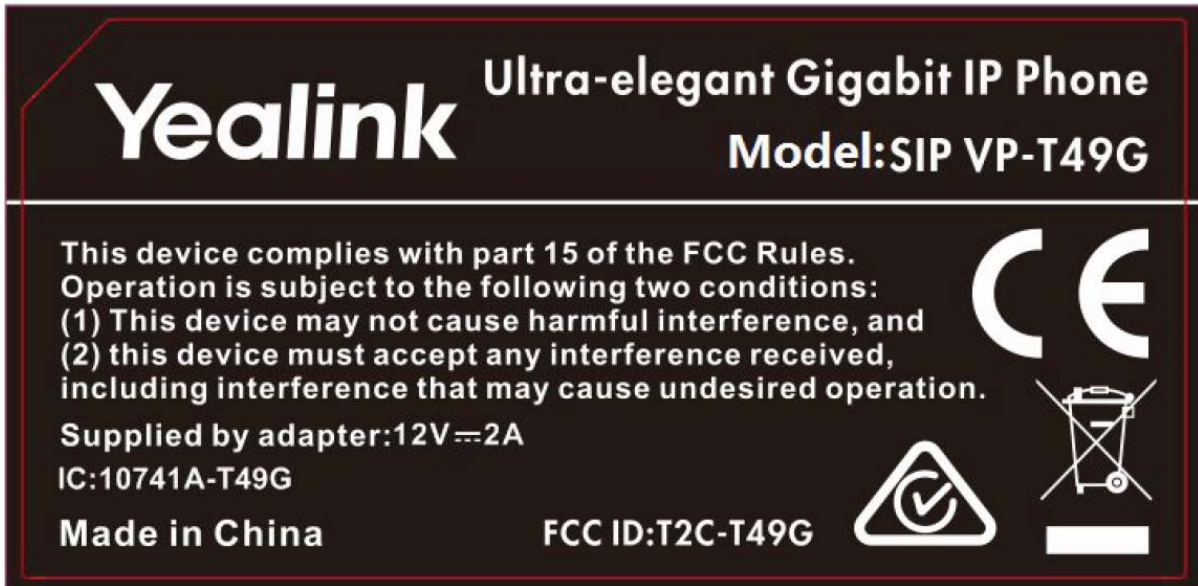

## EXHIBIT A - FCC ID LABEL AND LOCATION

### FCC ID Label

### FCC ID Label Location Information

The label shown shall be permanently affixed at a conspicuous location on the device and be readily visible to the user at the time purchase (Labeling requirements per 2.925)