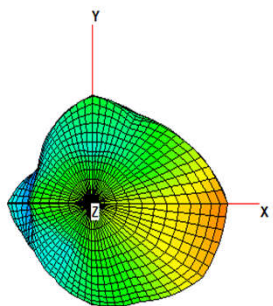

ANT1:BT / BLE /Thread