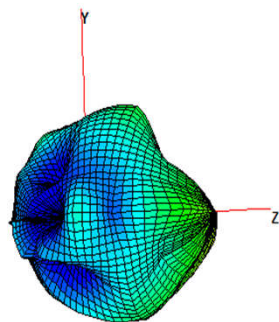

ANT1:BT / BLE /Thread