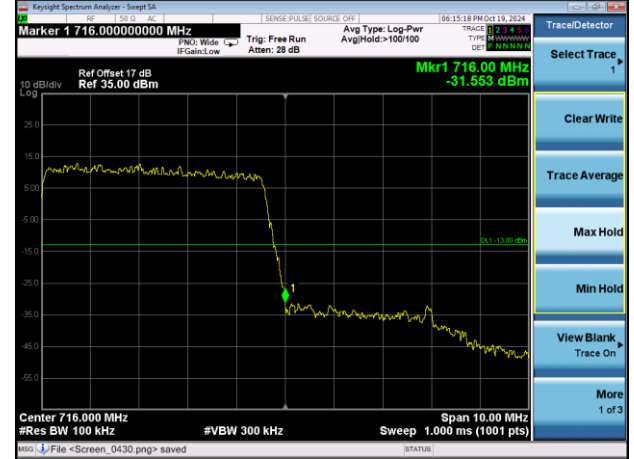

Lowest channel

Highest channel

Test Mode: LTE Band 12 / 1.4MHz / 6RB / 16-QAM

Lowest channel

Highest channel

Test Mode: LTE Band 12 / 3MHz / 1RB / 16-QAM

Lowest channel

Highest channel

Test Mode: LTE Band 12 / 3MHz / 15RB / 16-QAM

Lowest channel

Highest channel

Test Mode: LTE Band 12 / 5MHz / 1 RB / 16-QAM

Lowest channel

Highest channel

Test Mode: LTE Band 12 / 5MHz / 25RB / 16-QAM

Lowest channel

Highest channel

Test Mode: LTE Band 12 / 10MHz / 1RB / 16-QAM

Lowest channel

Highest channel

Test Mode: LTE Band 12 / 10MHz / 50RB / 16-QAM

Lowest channel

Highest channel

Test Mode: LTE Band 41 / 5MHz / 1RB / QPSK