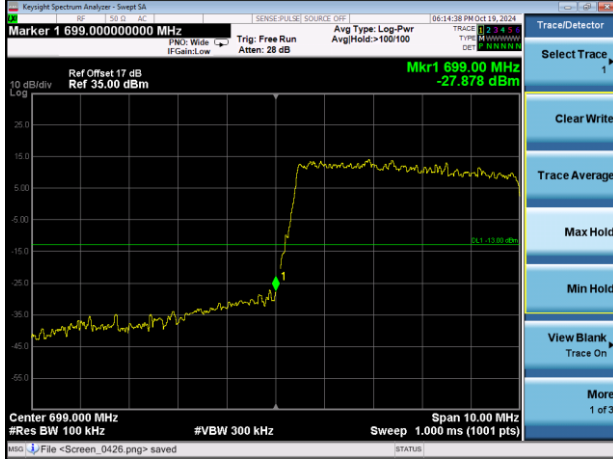

Lowest channel

Highest channel

Test Mode: LTE Band 12 / 1.4MHz / 6RB / 16-QAM

Lowest channel

Highest channel

Test Mode: LTE Band 12 / 3MHz / 1RB / 16-QAM

Lowest channel

Highest channel

Test Mode: LTE Band 12 / 3MHz / 15RB / 16-QAM

Lowest channel

Highest channel

Test Mode: LTE Band 12 / 5MHz / 1 RB / 16-QAM

Lowest channel

Highest channel

Test Mode: LTE Band 12 / 5MHz / 25RB / 16-QAM

Lowest channel

Highest channel

Test Mode: LTE Band 12 / 10MHz / 1RB / 16-QAM

Lowest channel

Highest channel

Test Mode: LTE Band 12 / 10MHz / 50RB / 16-QAM

Lowest channel

Highest channel

Test Mode: LTE Band 41 / 5MHz / 1RB / QPSK