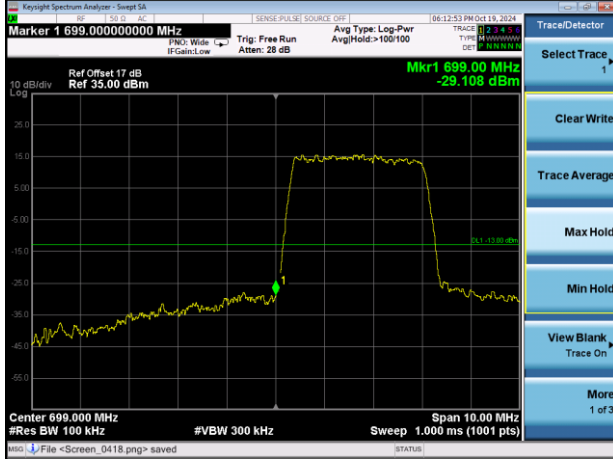

Highest channel

Test Mode: LTE Band 12 / 10MHz / 1 RB / QPSK

Lowest channel

Highest channel

Test Mode: LTE Band 12 / 10MHz / 50RB / QPSK

Lowest channel

Highest channel

Test Mode: LTE Band 12 / 1.4MHz / 1RB / 16-QAM

Lowest channel

Highest channel

Test Mode: LTE Band 12 / 1.4MHz / 6RB / 16-QAM

Lowest channel

Highest channel

Test Mode: LTE Band 12 / 3MHz / 1RB / 16-QAM

Lowest channel

Highest channel

Test Mode: LTE Band 12 / 3MHz / 15RB / 16-QAM

Lowest channel

Highest channel

Test Mode: LTE Band 12 / 5MHz / 1 RB / 16-QAM

Lowest channel

Highest channel

Test Mode: LTE Band 12 / 5MHz / 25RB / 16-QAM

Lowest channel