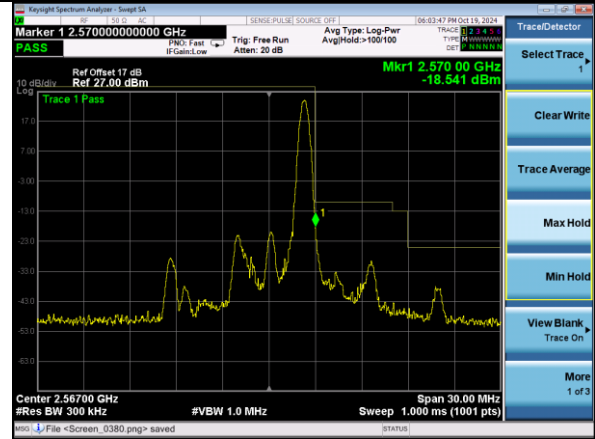

Test Mode: LTE Band 7 / 10MHz / 50RB / QPSK

Lowest channel

Highest channel

Test Mode: LTE Band 7 / 15MHz / 1RB / QPSK

Lowest channel

Highest channel

Test Mode: LTE Band 7 / 15MHz / 75RB / QPSK

Lowest channel

Highest channel

Test Mode: LTE Band 7 / 20MHz / 1RB / QPSK

Lowest channel

Highest channel

Test Mode: LTE Band 7 / 20MHz / 100RB / QPSK

Lowest channel

Highest channel

Test Mode: LTE Band 7 / 5MHz / 1RB / 16-QAM

Lowest channel

Highest channel

Test Mode: LTE Band 7 / 5MHz / 25RB / 16-QAM

Lowest channel

Highest channel

Test Mode: LTE Band 7 / 10MHz / 1RB / 16-QAM

Lowest channel

Highest channel

Test Mode: LTE Band 7 / 10MHz / 50RB / 16-QAM

Lowest channel

Highest channel

Test Mode: LTE Band 7 / 15MHz / 1RB / 16-QAM

Lowest channel

Highest channel

Test Mode: LTE Band 7 / 15MHz / 75RB / 16-QAM

Lowest channel