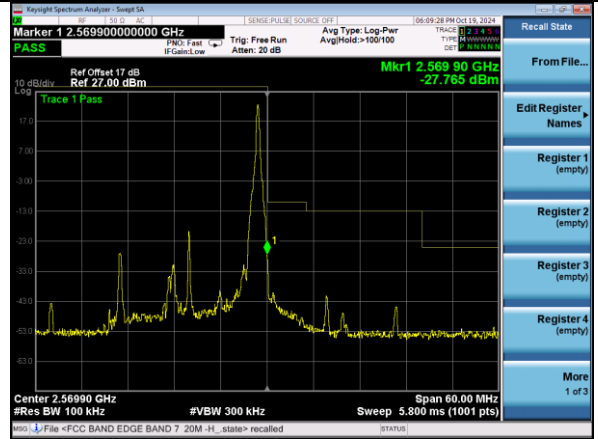

Test Mode: LTE Band 7 / 10MHz / 50RB / QPSK

Lowest channel

Highest channel

Test Mode: LTE Band 7 / 15MHz / 1RB / QPSK

Lowest channel

Highest channel

Test Mode: LTE Band 7 / 15MHz / 75RB / QPSK

Lowest channel

Highest channel

Test Mode: LTE Band 7 / 20MHz / 1RB / QPSK

Lowest channel

Highest channel

Test Mode: LTE Band 7 / 20MHz / 100RB / QPSK

Lowest channel

Highest channel

Test Mode: LTE Band 7 / 5MHz / 1RB / 16-QAM

Lowest channel

Highest channel

Test Mode: LTE Band 7 / 5MHz / 25RB / 16-QAM

Lowest channel

Highest channel

Test Mode: LTE Band 7 / 10MHz / 1RB / 16-QAM

Lowest channel

Highest channel