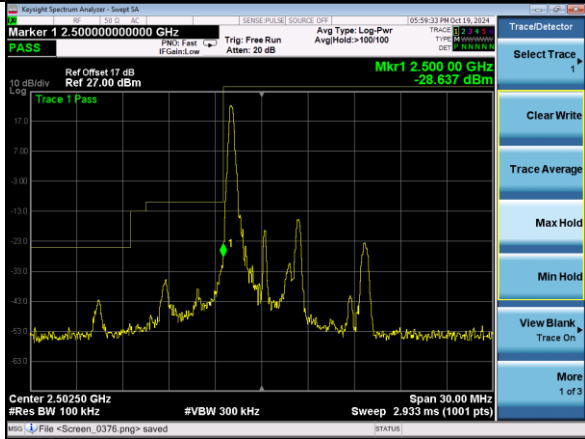

Test Mode: LTE Band 7 / 10MHz / 50RB / QPSK

Lowest channel

Highest channel

Test Mode: LTE Band 7 / 15MHz / 1RB / QPSK

Lowest channel

Highest channel

Test Mode: LTE Band 7 / 15MHz / 75RB / QPSK

Lowest channel

Highest channel

Test Mode: LTE Band 7 / 20MHz / 1RB / QPSK

Lowest channel

Highest channel

Test Mode: LTE Band 7 / 20MHz / 100RB / QPSK

Lowest channel

Highest channel

Test Mode: LTE Band 7 / 5MHz / 1RB / 16-QAM

Lowest channel

Highest channel

Test Mode: LTE Band 7 / 5MHz / 25RB / 16-QAM

Lowest channel

Highest channel

Test Mode: LTE Band 7 / 10MHz / 1RB / 16-QAM

Lowest channel

Highest channel

Test Mode: LTE Band 7 / 10MHz / 50RB / 16-QAM

Lowest channel

Highest channel

Test Mode: LTE Band 7 / 15MHz / 1RB / 16-QAM

Lowest channel

Highest channel

Test Mode: LTE Band 7 / 15MHz / 75RB / 16-QAM

Lowest channel