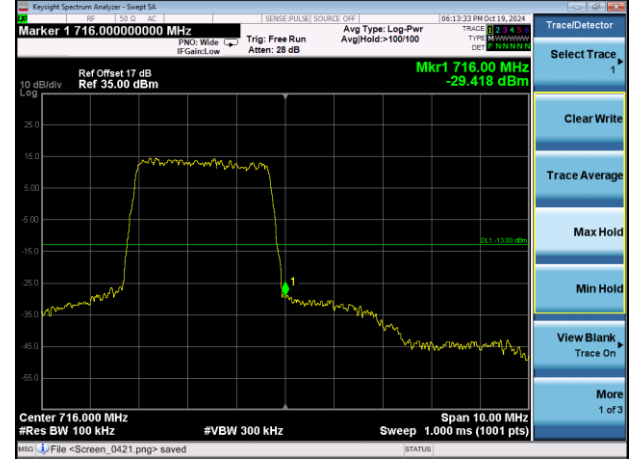

Highest channel

Test Mode: LTE Band 7 / 20MHz / 1RB / 16-QAM

Lowest channel

Highest channel

Test Mode: LTE Band 7 / 20MHz / 100RB / 16-QAM

Lowest channel

Highest channel

Test Mode: LTE Band 12 / 1.4MHz / 1RB / QPSK

Lowest channel

Highest channel

Test Mode: LTE Band 12 / 1.4MHz / 6RB / QPSK

Lowest channel

Highest channel

Test Mode: LTE Band 12 / 3MHz / 1RB / QPSK

Lowest channel

Highest channel

Test Mode: LTE Band 12 / 3MHz / 15RB / QPSK

Lowest channel

Highest channel

Test Mode: LTE Band 12 / 5MHz / 1RB / QPSK

Lowest channel

Highest channel

Test Mode: LTE Band 12 / 5MHz / 25RB / QPSK

Lowest channel

Highest channel

Test Mode: LTE Band 12 / 10MHz / 1 RB / QPSK

Lowest channel

Highest channel

Test Mode: LTE Band 12 / 10MHz / 50RB / QPSK

Lowest channel

Highest channel

Test Mode: LTE Band 12 / 1.4MHz / 1RB / 16-QAM