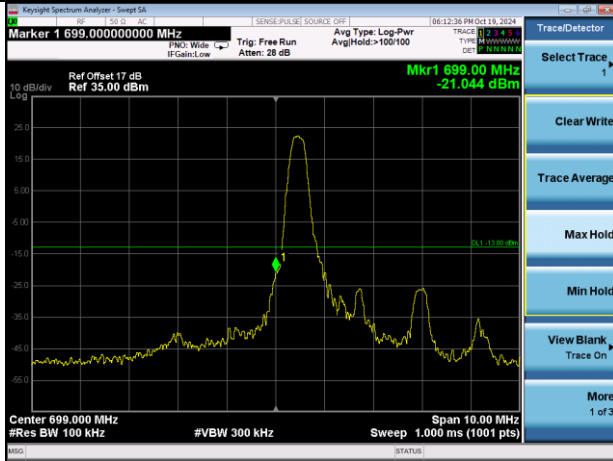

Highest channel

Test Mode: LTE Band 12 / 10MHz / 1 RB / QPSK

Lowest channel

Highest channel

Test Mode: LTE Band 12 / 10MHz / 50RB / QPSK

Lowest channel

Highest channel

Test Mode: LTE Band 12 / 1.4MHz / 1RB / 16-QAM

Lowest channel

Highest channel

Test Mode: LTE Band 12 / 1.4MHz / 6RB / 16-QAM

Lowest channel

Highest channel

Test Mode: LTE Band 12 / 3MHz / 1RB / 16-QAM

Lowest channel

Highest channel

Test Mode: LTE Band 12 / 3MHz / 15RB / 16-QAM

Lowest channel

Highest channel

Test Mode: LTE Band 12 / 5MHz / 1 RB / 16-QAM

Lowest channel

Highest channel

Test Mode: LTE Band 12 / 5MHz / 25RB / 16-QAM

Lowest channel

Highest channel

Test Mode: LTE Band 12 / 10MHz / 1RB / 16-QAM

Lowest channel

Highest channel

Test Mode: LTE Band 12 / 10MHz / 50RB / 16-QAM

Lowest channel

Highest channel

Test Mode: LTE Band 41 / 5MHz / 1RB / QPSK