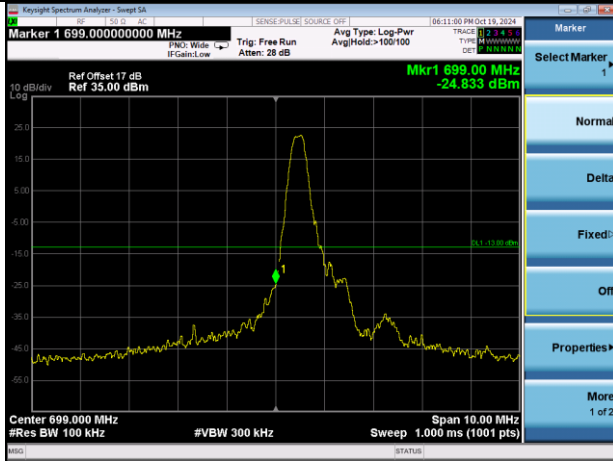

Test Mode: LTE Band 7 / 10MHz / 50RB / 16-QAM

Lowest channel

Highest channel

Test Mode: LTE Band 7 / 15MHz / 1RB / 16-QAM

Lowest channel

Highest channel

Test Mode: LTE Band 7 / 15MHz / 75RB / 16-QAM

Lowest channel

Highest channel

Test Mode: LTE Band 7 / 20MHz / 1RB / 16-QAM

Lowest channel

Highest channel

Test Mode: LTE Band 7 / 20MHz / 100RB / 16-QAM

Lowest channel

Highest channel

Test Mode: LTE Band 12 / 1.4MHz / 1RB / QPSK

Lowest channel

Highest channel

Test Mode: LTE Band 12 / 1.4MHz / 6RB / QPSK

Lowest channel

Highest channel

Test Mode: LTE Band 12 / 3MHz / 1RB / QPSK

Lowest channel

Highest channel

Test Mode: LTE Band 12 / 3MHz / 15RB / QPSK

Lowest channel

Highest channel

Test Mode: LTE Band 12 / 5MHz / 1RB / QPSK

Lowest channel

Highest channel

Test Mode: LTE Band 12 / 5MHz / 25RB / QPSK

Lowest channel