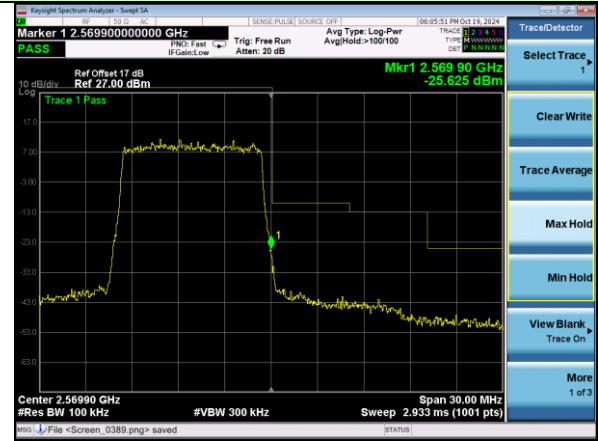

Test Mode: LTE Band 7 / 10MHz / 50RB / QPSK

Lowest channel

Highest channel

Test Mode: LTE Band 7 / 15MHz / 1RB / QPSK

Lowest channel

Highest channel

Test Mode: LTE Band 7 / 15MHz / 75RB / QPSK

Lowest channel

Highest channel

Test Mode: LTE Band 7 / 20MHz / 1RB / QPSK

Lowest channel

Highest channel

Test Mode: LTE Band 7 / 20MHz / 100RB / QPSK

Lowest channel

Highest channel

Test Mode: LTE Band 7 / 5MHz / 1RB / 16-QAM

Lowest channel

Highest channel

Test Mode: LTE Band 7 / 5MHz / 25RB / 16-QAM

Lowest channel

Highest channel

Test Mode: LTE Band 7 / 10MHz / 1RB / 16-QAM

Lowest channel

Highest channel