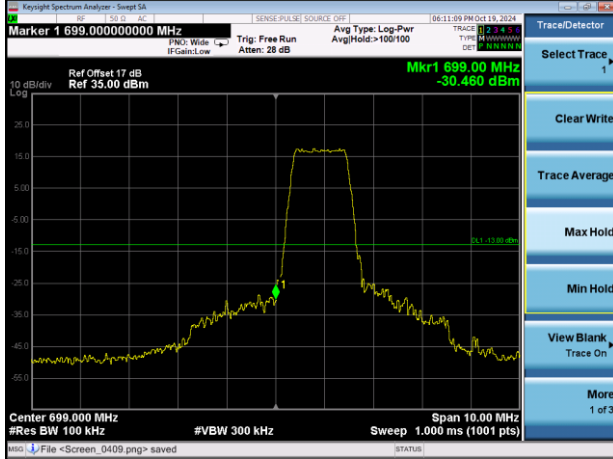

Test Mode: LTE Band 7 / 10MHz / 50RB / 16-QAM

Lowest channel

Highest channel

Test Mode: LTE Band 7 / 15MHz / 1RB / 16-QAM

Lowest channel

Highest channel

Test Mode: LTE Band 7 / 15MHz / 75RB / 16-QAM

Lowest channel

Highest channel

Test Mode: LTE Band 7 / 20MHz / 1RB / 16-QAM

Lowest channel

Highest channel

Test Mode: LTE Band 7 / 20MHz / 100RB / 16-QAM

Lowest channel

Highest channel

Test Mode: LTE Band 12 / 1.4MHz / 1RB / QPSK

Lowest channel

Highest channel

Test Mode: LTE Band 12 / 1.4MHz / 6RB / QPSK

Lowest channel

Highest channel

Test Mode: LTE Band 12 / 3MHz / 1RB / QPSK

Lowest channel

Highest channel