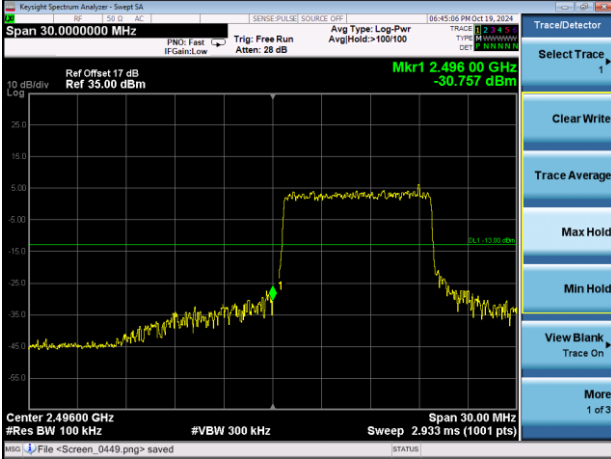

Highest channel

Test Mode: LTE Band 12 / 10MHz / 1RB / 16-QAM

Lowest channel

Highest channel

Test Mode: LTE Band 12 / 10MHz / 50RB / 16-QAM

Lowest channel

Highest channel

Test Mode: LTE Band 41 / 5MHz / 1RB / QPSK

Lowest channel

Highest channel

Test Mode: LTE Band 41 / 5MHz / 25RB / QPSK

Lowest channel

Highest channel

Test Mode: LTE Band 41 / 10MHz / 1RB / QPSK

Lowest channel

Highest channel

Test Mode: LTE Band 41 / 10MHz / 50RB / QPSK

Lowest channel

Highest channel