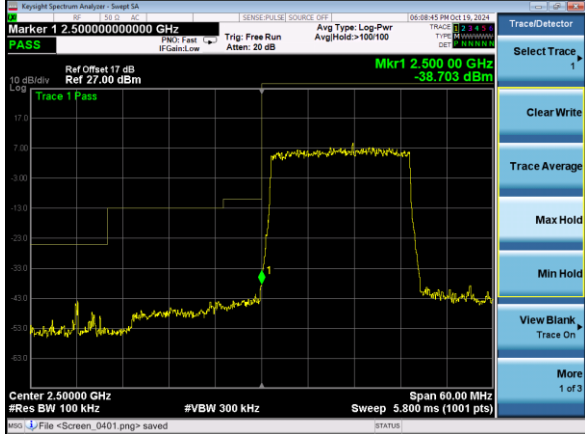

Test Mode: LTE Band 7 / 10MHz / 50RB / QPSK

Lowest channel

Highest channel

Test Mode: LTE Band 7 / 15MHz / 1RB / QPSK

Lowest channel

Highest channel

Test Mode: LTE Band 7 / 15MHz / 75RB / QPSK

Lowest channel

Highest channel

Test Mode: LTE Band 7 / 20MHz / 1RB / QPSK

Lowest channel

Highest channel

Test Mode: LTE Band 7 / 20MHz / 100RB / QPSK

Lowest channel

Highest channel

Test Mode: LTE Band 7 / 5MHz / 1RB / 16-QAM

Lowest channel

Highest channel

Test Mode: LTE Band 7 / 5MHz / 25RB / 16-QAM

Lowest channel

Highest channel

Test Mode: LTE Band 7 / 10MHz / 1RB / 16-QAM

Lowest channel

Highest channel

Test Mode: LTE Band 7 / 10MHz / 50RB / 16-QAM

Lowest channel

Highest channel

Test Mode: LTE Band 7 / 15MHz / 1RB / 16-QAM

Lowest channel

Highest channel

Test Mode: LTE Band 7 / 15MHz / 75RB / 16-QAM

Lowest channel