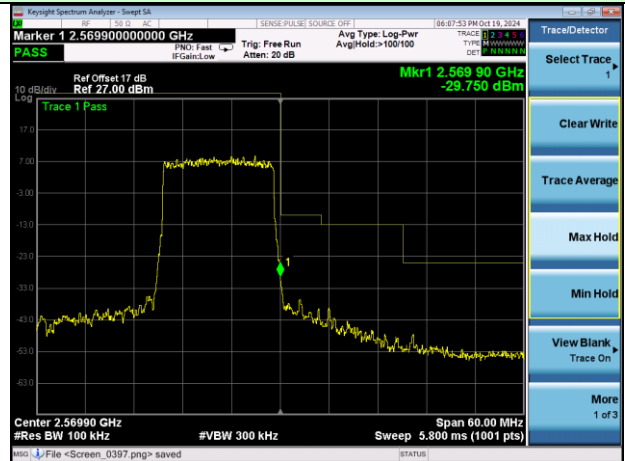

Test Mode: LTE Band 7 / 10MHz / 50RB / QPSK

Lowest channel

Highest channel

Test Mode: LTE Band 7 / 15MHz / 1RB / QPSK

Lowest channel

Highest channel

Test Mode: LTE Band 7 / 15MHz / 75RB / QPSK

Lowest channel

Highest channel

Test Mode: LTE Band 7 / 20MHz / 1RB / QPSK

Lowest channel

Highest channel

Test Mode: LTE Band 7 / 20MHz / 100RB / QPSK

Lowest channel

Highest channel

Test Mode: LTE Band 7 / 5MHz / 1RB / 16-QAM

Lowest channel

Highest channel

Test Mode: LTE Band 7 / 5MHz / 25RB / 16-QAM

Lowest channel

Highest channel

Test Mode: LTE Band 7 / 10MHz / 1RB / 16-QAM

Lowest channel

Highest channel