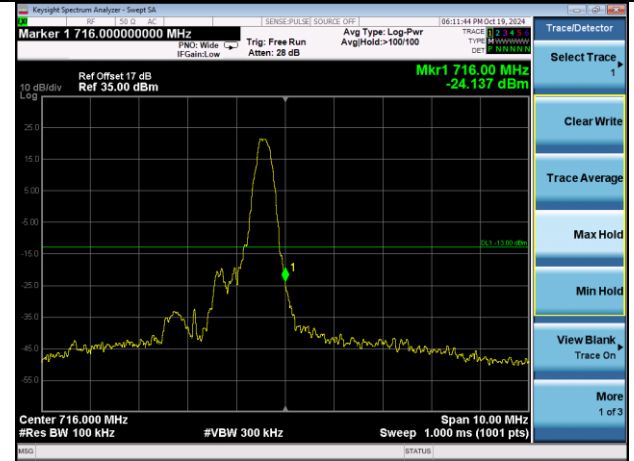

Test Mode: LTE Band 12 / 3MHz / 15RB / QPSK

Lowest channel

Highest channel

Test Mode: LTE Band 12 / 5MHz / 1RB / QPSK

Lowest channel

Highest channel

Test Mode: LTE Band 12 / 5MHz / 25RB / QPSK

Lowest channel

Highest channel

Test Mode: LTE Band 12 / 10MHz / 1 RB / QPSK

Lowest channel

Highest channel

Test Mode: LTE Band 12 / 10MHz / 50RB / QPSK

Lowest channel

Highest channel

Test Mode: LTE Band 12 / 1.4MHz / 1RB / 16-QAM

Lowest channel

Highest channel

Test Mode: LTE Band 12 / 1.4MHz / 6RB / 16-QAM

Lowest channel

Highest channel

Test Mode: LTE Band 12 / 3MHz / 1RB / 16-QAM

Lowest channel

Highest channel