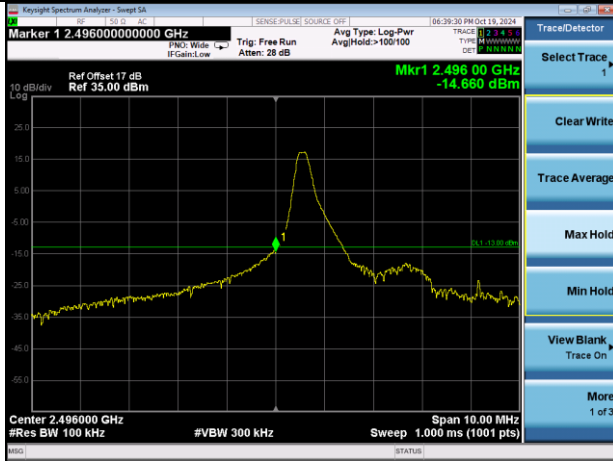

Test Mode: LTE Band 12 / 3MHz / 15RB / 16-QAM

Lowest channel

Highest channel

Test Mode: LTE Band 12 / 5MHz / 1 RB / 16-QAM

Lowest channel

Highest channel

Test Mode: LTE Band 12 / 5MHz / 25RB / 16-QAM

Lowest channel

Highest channel

Test Mode: LTE Band 12 / 10MHz / 1RB / 16-QAM

Lowest channel

Highest channel

Test Mode: LTE Band 12 / 10MHz / 50RB / 16-QAM

Lowest channel

Highest channel

Test Mode: LTE Band 41 / 5MHz / 1RB / QPSK

Lowest channel

Highest channel

Test Mode: LTE Band 41 / 5MHz / 25RB / QPSK

Lowest channel

Highest channel

Test Mode: LTE Band 41 / 10MHz / 1RB / QPSK

Lowest channel

Highest channel

Test Mode: LTE Band 41 / 10MHz / 50RB / QPSK

Lowest channel

Highest channel