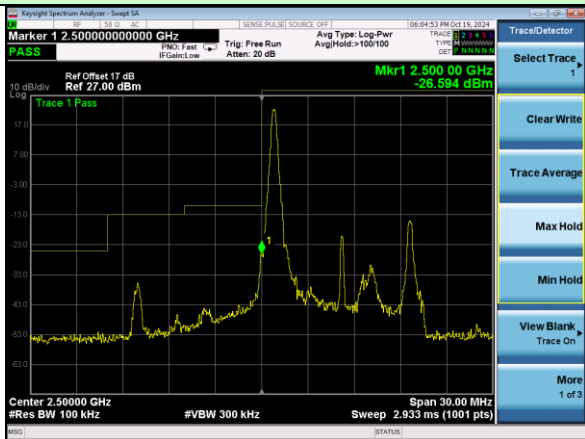

Highest channel

Test Mode: LTE Band 7 / 20MHz / 1RB / QPSK

Lowest channel

Highest channel

Test Mode: LTE Band 7 / 20MHz / 100RB / QPSK

Lowest channel

Highest channel

Test Mode: LTE Band 7 / 5MHz / 1RB / 16-QAM

Lowest channel

Highest channel

Test Mode: LTE Band 7 / 5MHz / 25RB / 16-QAM

Lowest channel

Highest channel

Test Mode: LTE Band 7 / 10MHz / 1RB / 16-QAM

Lowest channel

Highest channel

Test Mode: LTE Band 7 / 10MHz / 50RB / 16-QAM

Lowest channel

Highest channel

Test Mode: LTE Band 7 / 15MHz / 1RB / 16-QAM

Lowest channel

Highest channel

Test Mode: LTE Band 7 / 15MHz / 75RB / 16-QAM

Lowest channel

Highest channel

Test Mode: LTE Band 7 / 20MHz / 1RB / 16-QAM

Lowest channel

Highest channel

Test Mode: LTE Band 7 / 20MHz / 100RB / 16-QAM

Lowest channel

Highest channel

Test Mode: LTE Band 12 / 1.4MHz / 1RB / QPSK