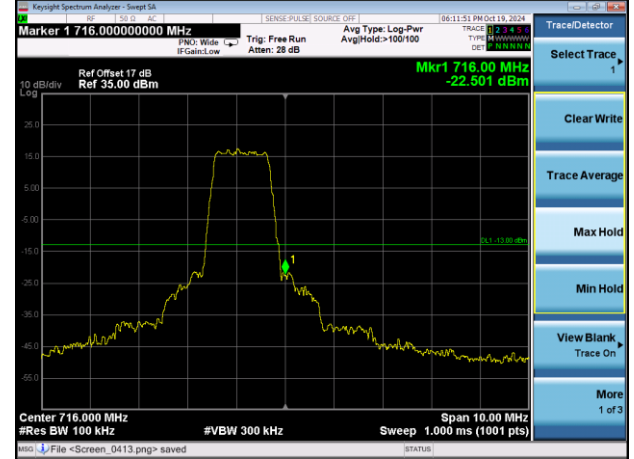

Highest channel

Test Mode: LTE Band 7 / 20MHz / 1RB / 16-QAM

Lowest channel

Highest channel

Test Mode: LTE Band 7 / 20MHz / 100RB / 16-QAM

Lowest channel

Highest channel

Test Mode: LTE Band 12 / 1.4MHz / 1RB / QPSK

Lowest channel

Highest channel

Test Mode: LTE Band 12 / 1.4MHz / 6RB / QPSK

Lowest channel

Highest channel

Test Mode: LTE Band 12 / 3MHz / 1RB / QPSK

Lowest channel

Highest channel

Test Mode: LTE Band 12 / 3MHz / 15RB / QPSK

Lowest channel

Highest channel

Test Mode: LTE Band 12 / 5MHz / 1RB / QPSK

Lowest channel

Highest channel

Test Mode: LTE Band 12 / 5MHz / 25RB / QPSK

Lowest channel

Highest channel

Test Mode: LTE Band 12 / 10MHz / 1 RB / QPSK

Lowest channel

Highest channel

Test Mode: LTE Band 12 / 10MHz / 50RB / QPSK

Lowest channel

Highest channel

Test Mode: LTE Band 12 / 1.4MHz / 1RB / 16-QAM