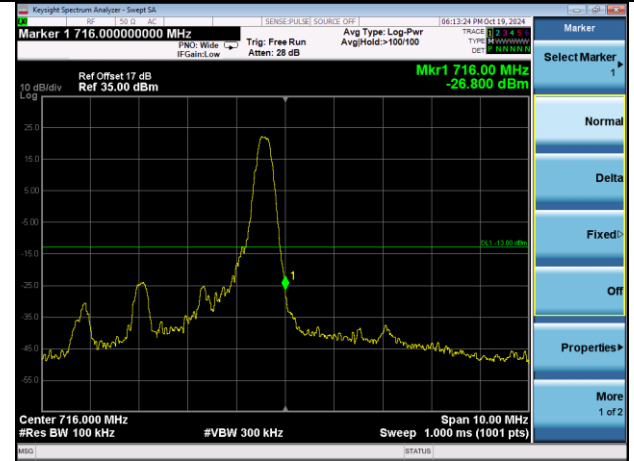

Highest channel

Test Mode: LTE Band 7 / 20MHz / 1RB / 16-QAM

Lowest channel

Highest channel

Test Mode: LTE Band 7 / 20MHz / 100RB / 16-QAM

Lowest channel

Highest channel

Test Mode: LTE Band 12 / 1.4MHz / 1RB / QPSK

Lowest channel

Highest channel

Test Mode: LTE Band 12 / 1.4MHz / 6RB / QPSK

Lowest channel

Highest channel

Test Mode: LTE Band 12 / 3MHz / 1RB / QPSK

Lowest channel

Highest channel

Test Mode: LTE Band 12 / 3MHz / 15RB / QPSK

Lowest channel

Highest channel

Test Mode: LTE Band 12 / 5MHz / 1RB / QPSK

Lowest channel

Highest channel

Test Mode: LTE Band 12 / 5MHz / 25RB / QPSK

Lowest channel

Highest channel

Test Mode: LTE Band 12 / 10MHz / 1 RB / QPSK

Lowest channel

Highest channel

Test Mode: LTE Band 12 / 10MHz / 50RB / QPSK

Lowest channel

Highest channel

Test Mode: LTE Band 12 / 1.4MHz / 1RB / 16-QAM