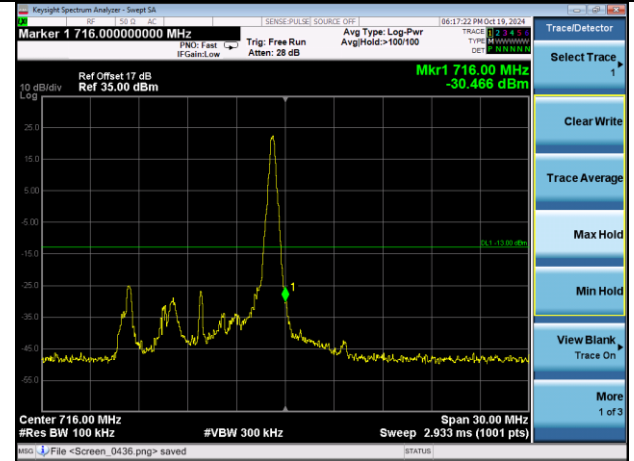

Lowest channel

Highest channel

Test Mode: LTE Band 12 / 1.4MHz / 6RB / 16-QAM

Lowest channel

Highest channel

Test Mode: LTE Band 12 / 3MHz / 1RB / 16-QAM

Lowest channel

Highest channel

Test Mode: LTE Band 12 / 3MHz / 15RB / 16-QAM

Lowest channel

Highest channel

Test Mode: LTE Band 12 / 5MHz / 1 RB / 16-QAM

Lowest channel

Highest channel

Test Mode: LTE Band 12 / 5MHz / 25RB / 16-QAM

Lowest channel

Highest channel

Test Mode: LTE Band 12 / 10MHz / 1RB / 16-QAM

Lowest channel

Highest channel

Test Mode: LTE Band 12 / 10MHz / 50RB / 16-QAM

Lowest channel

Highest channel

Test Mode: LTE Band 41 / 5MHz / 1RB / QPSK