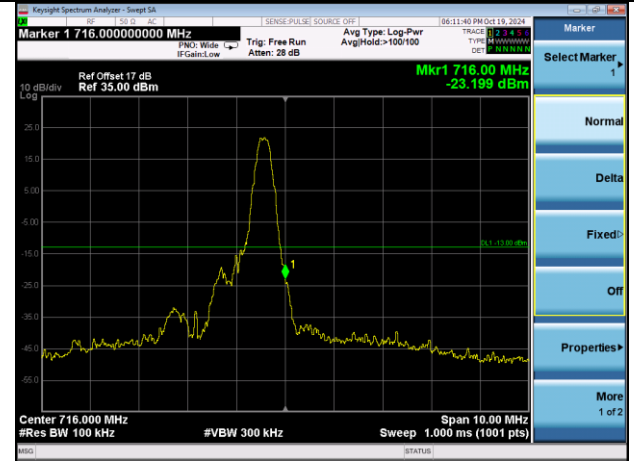

Test Mode: LTE Band 7 / 10MHz / 50RB / 16-QAM

Lowest channel

Highest channel

Test Mode: LTE Band 7 / 15MHz / 1RB / 16-QAM

Lowest channel

Highest channel

Test Mode: LTE Band 7 / 15MHz / 75RB / 16-QAM

Lowest channel

Highest channel

Test Mode: LTE Band 7 / 20MHz / 1RB / 16-QAM

Lowest channel

Highest channel

Test Mode: LTE Band 7 / 20MHz / 100RB / 16-QAM

Lowest channel

Highest channel

Test Mode: LTE Band 12 / 1.4MHz / 1RB / QPSK

Lowest channel

Highest channel

Test Mode: LTE Band 12 / 1.4MHz / 6RB / QPSK

Lowest channel

Highest channel

Test Mode: LTE Band 12 / 3MHz / 1RB / QPSK

Lowest channel

Highest channel

Test Mode: LTE Band 12 / 3MHz / 15RB / QPSK

Lowest channel

Highest channel

Test Mode: LTE Band 12 / 5MHz / 1RB / QPSK

Lowest channel

Highest channel

Test Mode: LTE Band 12 / 5MHz / 25RB / QPSK

Lowest channel