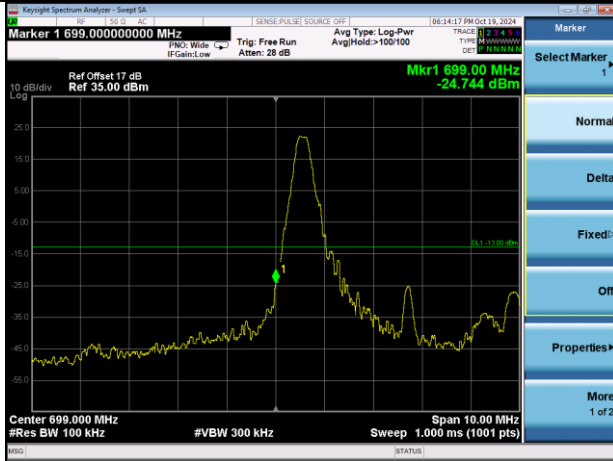

Lowest channel

Highest channel

Test Mode: LTE Band 12 / 1.4MHz / 6RB / QPSK

Lowest channel

Highest channel

Test Mode: LTE Band 12 / 3MHz / 1RB / QPSK

Lowest channel

Highest channel

Test Mode: LTE Band 12 / 3MHz / 15RB / QPSK

Lowest channel

Highest channel

Test Mode: LTE Band 12 / 5MHz / 1RB / QPSK

Lowest channel

Highest channel

Test Mode: LTE Band 12 / 5MHz / 25RB / QPSK

Lowest channel

Highest channel

Test Mode: LTE Band 12 / 10MHz / 1 RB / QPSK

Lowest channel

Highest channel

Test Mode: LTE Band 12 / 10MHz / 50RB / QPSK

Lowest channel

Highest channel

Test Mode: LTE Band 12 / 1.4MHz / 1RB / 16-QAM

Lowest channel

Highest channel

Test Mode: LTE Band 12 / 1.4MHz / 6RB / 16-QAM

Lowest channel

Highest channel

Test Mode: LTE Band 12 / 3MHz / 1RB / 16-QAM

Lowest channel

Highest channel