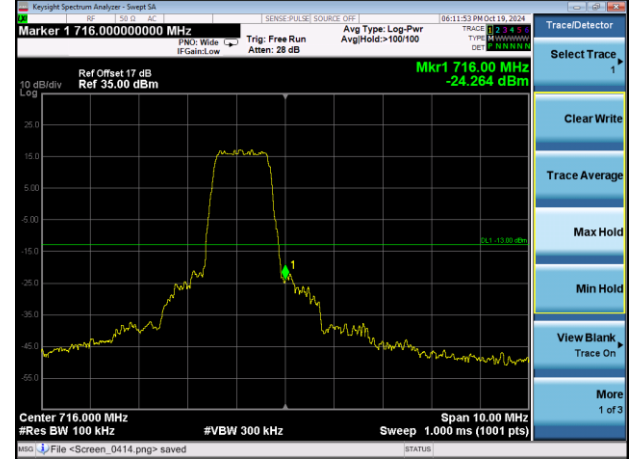

Highest channel

Test Mode: LTE Band 12 / 10MHz / 1 RB / QPSK

Lowest channel

Highest channel

Test Mode: LTE Band 12 / 10MHz / 50RB / QPSK

Lowest channel

Highest channel

Test Mode: LTE Band 12 / 1.4MHz / 1RB / 16-QAM

Lowest channel

Highest channel

Test Mode: LTE Band 12 / 1.4MHz / 6RB / 16-QAM

Lowest channel

Highest channel

Test Mode: LTE Band 12 / 3MHz / 1RB / 16-QAM

Lowest channel

Highest channel

Test Mode: LTE Band 12 / 3MHz / 15RB / 16-QAM

Lowest channel

Highest channel

Test Mode: LTE Band 12 / 5MHz / 1 RB / 16-QAM

Lowest channel

Highest channel

Test Mode: LTE Band 12 / 5MHz / 25RB / 16-QAM

Lowest channel

Highest channel

Test Mode: LTE Band 12 / 10MHz / 1RB / 16-QAM

Lowest channel

Highest channel

Test Mode: LTE Band 12 / 10MHz / 50RB / 16-QAM

Lowest channel

Highest channel

Test Mode: LTE Band 41 / 5MHz / 1RB / QPSK