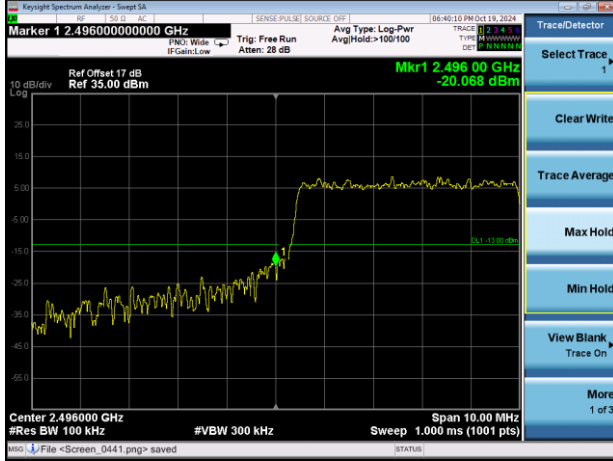

Test Mode: LTE Band 12 / 3MHz / 15RB / 16-QAM

Lowest channel

Highest channel

Test Mode: LTE Band 12 / 5MHz / 1 RB / 16-QAM

Lowest channel

Highest channel

Test Mode: LTE Band 12 / 5MHz / 25RB / 16-QAM

Lowest channel

Highest channel

Test Mode: LTE Band 12 / 10MHz / 1RB / 16-QAM

Lowest channel

Highest channel

Test Mode: LTE Band 12 / 10MHz / 50RB / 16-QAM

Lowest channel

Highest channel

Test Mode: LTE Band 41 / 5MHz / 1RB / QPSK

Lowest channel

Highest channel

Test Mode: LTE Band 41 / 5MHz / 25RB / QPSK

Lowest channel

Highest channel

Test Mode: LTE Band 41 / 10MHz / 1RB / QPSK

Lowest channel

Highest channel

Test Mode: LTE Band 41 / 10MHz / 50RB / QPSK

Lowest channel

Highest channel