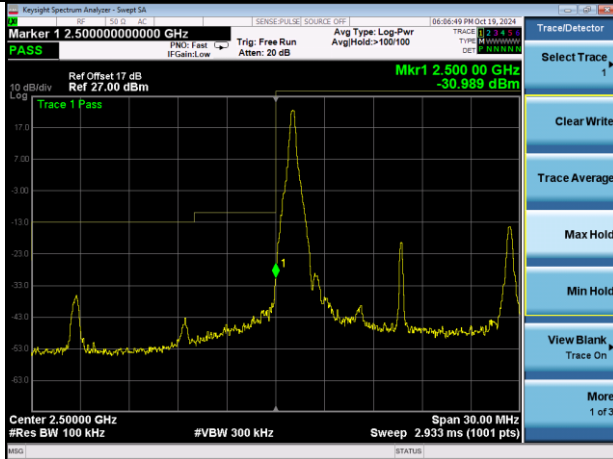

Lowest channel

Highest channel

Test Mode: LTE Band 7 / 5MHz / 25RB / 16-QAM

Lowest channel

Highest channel

Test Mode: LTE Band 7 / 10MHz / 1RB / 16-QAM

Lowest channel

Highest channel

Test Mode: LTE Band 7 / 10MHz / 50RB / 16-QAM

Lowest channel

Highest channel

Test Mode: LTE Band 7 / 15MHz / 1RB / 16-QAM

Lowest channel

Highest channel

Test Mode: LTE Band 7 / 15MHz / 75RB / 16-QAM

Lowest channel

Highest channel

Test Mode: LTE Band 7 / 20MHz / 1RB / 16-QAM

Lowest channel

Highest channel

Test Mode: LTE Band 7 / 20MHz / 100RB / 16-QAM

Lowest channel

Highest channel

Test Mode: LTE Band 12 / 1.4MHz / 1RB / QPSK

Lowest channel

Highest channel

Test Mode: LTE Band 12 / 1.4MHz / 6RB / QPSK

Lowest channel

Highest channel

Test Mode: LTE Band 12 / 3MHz / 1RB / QPSK

Lowest channel

Highest channel