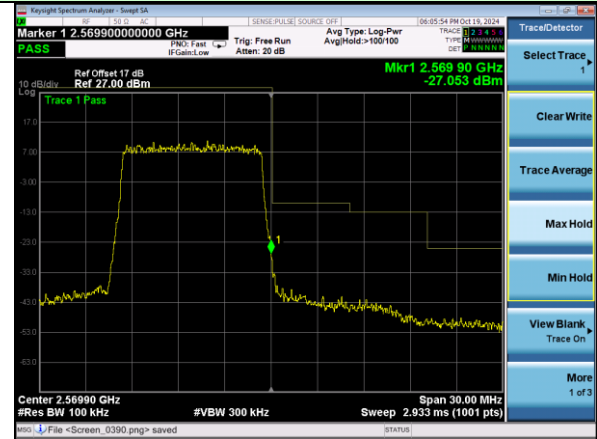

Highest channel

Test Mode: LTE Band 7 / 20MHz / 1RB / QPSK

Lowest channel

Highest channel

Test Mode: LTE Band 7 / 20MHz / 100RB / QPSK

Lowest channel

Highest channel

Test Mode: LTE Band 7 / 5MHz / 1RB / 16-QAM

Lowest channel

Highest channel

Test Mode: LTE Band 7 / 5MHz / 25RB / 16-QAM

Lowest channel

Highest channel

Test Mode: LTE Band 7 / 10MHz / 1RB / 16-QAM

Lowest channel

Highest channel

Test Mode: LTE Band 7 / 10MHz / 50RB / 16-QAM

Lowest channel

Highest channel

Test Mode: LTE Band 7 / 15MHz / 1RB / 16-QAM

Lowest channel

Highest channel

Test Mode: LTE Band 7 / 15MHz / 75RB / 16-QAM

Lowest channel

Highest channel

Test Mode: LTE Band 7 / 20MHz / 1RB / 16-QAM

Lowest channel

Highest channel

Test Mode: LTE Band 7 / 20MHz / 100RB / 16-QAM

Lowest channel

Highest channel

Test Mode: LTE Band 12 / 1.4MHz / 1RB / QPSK