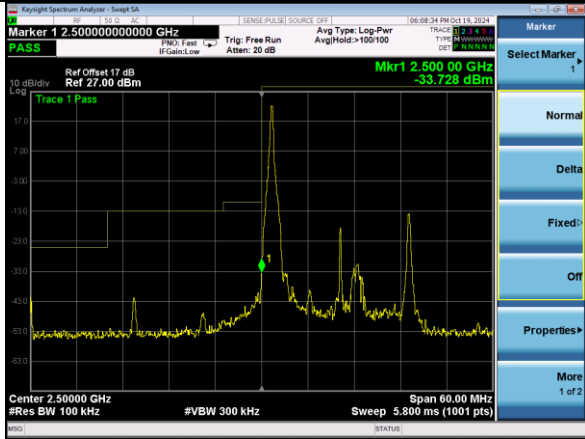

Test Mode: LTE Band 7 / 10MHz / 50RB / QPSK

Lowest channel

Highest channel

Test Mode: LTE Band 7 / 15MHz / 1RB / QPSK

Lowest channel

Highest channel

Test Mode: LTE Band 7 / 15MHz / 75RB / QPSK

Lowest channel

Highest channel

Test Mode: LTE Band 7 / 20MHz / 1RB / QPSK

Lowest channel

Highest channel

Test Mode: LTE Band 7 / 20MHz / 100RB / QPSK

Lowest channel

Highest channel

Test Mode: LTE Band 7 / 5MHz / 1RB / 16-QAM

Lowest channel

Highest channel

Test Mode: LTE Band 7 / 5MHz / 25RB / 16-QAM

Lowest channel

Highest channel

Test Mode: LTE Band 7 / 10MHz / 1RB / 16-QAM

Lowest channel

Highest channel