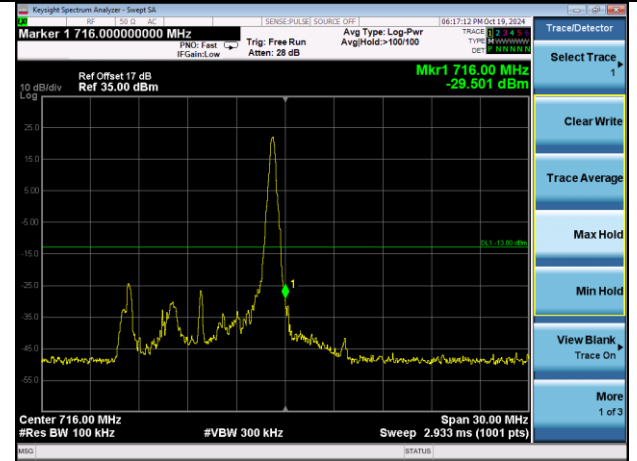

Lowest channel

Highest channel

Test Mode: LTE Band 12 / 1.4MHz / 6RB / QPSK

Lowest channel

Highest channel

Test Mode: LTE Band 12 / 3MHz / 1RB / QPSK

Lowest channel

Highest channel

Test Mode: LTE Band 12 / 3MHz / 15RB / QPSK

Lowest channel

Highest channel

Test Mode: LTE Band 12 / 5MHz / 1RB / QPSK

Lowest channel

Highest channel

Test Mode: LTE Band 12 / 5MHz / 25RB / QPSK

Lowest channel

Highest channel

Test Mode: LTE Band 12 / 10MHz / 1 RB / QPSK

Lowest channel

Highest channel

Test Mode: LTE Band 12 / 10MHz / 50RB / QPSK

Lowest channel

Highest channel

Test Mode: LTE Band 12 / 1.4MHz / 1RB / 16-QAM

Lowest channel

Highest channel

Test Mode: LTE Band 12 / 1.4MHz / 6RB / 16-QAM

Lowest channel

Highest channel

Test Mode: LTE Band 12 / 3MHz / 1RB / 16-QAM

Lowest channel

Highest channel