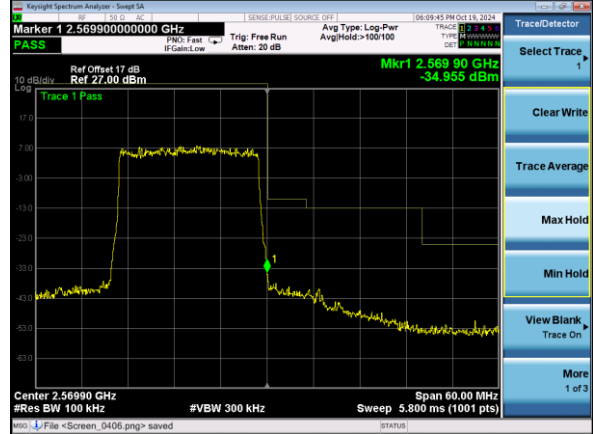

Test Mode: LTE Band 7 / 10MHz / 50RB / 16-QAM

Lowest channel

Highest channel

Test Mode: LTE Band 7 / 15MHz / 1RB / 16-QAM

Lowest channel

Highest channel

Test Mode: LTE Band 7 / 15MHz / 75RB / 16-QAM

Lowest channel

Highest channel

Test Mode: LTE Band 7 / 20MHz / 1RB / 16-QAM

Lowest channel

Highest channel

Test Mode: LTE Band 7 / 20MHz / 100RB / 16-QAM

Lowest channel

Highest channel

Test Mode: LTE Band 12 / 1.4MHz / 1RB / QPSK

Lowest channel

Highest channel

Test Mode: LTE Band 12 / 1.4MHz / 6RB / QPSK

Lowest channel

Highest channel

Test Mode: LTE Band 12 / 3MHz / 1RB / QPSK

Lowest channel

Highest channel

Test Mode: LTE Band 12 / 3MHz / 15RB / QPSK

Lowest channel

Highest channel

Test Mode: LTE Band 12 / 5MHz / 1RB / QPSK

Lowest channel

Highest channel

Test Mode: LTE Band 12 / 5MHz / 25RB / QPSK

Lowest channel