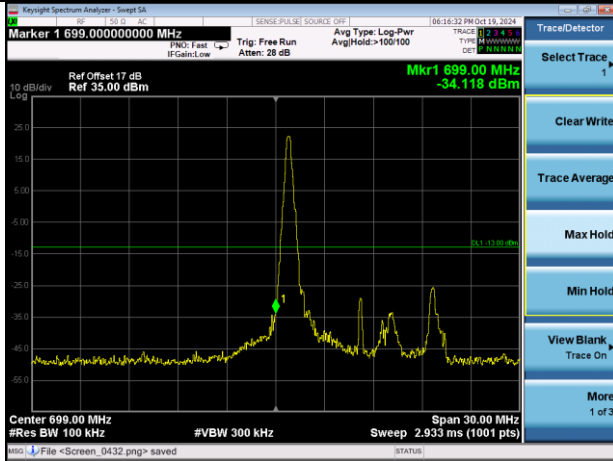

Lowest channel

Highest channel

Test Mode: LTE Band 12 / 1.4MHz / 6RB / 16-QAM

Lowest channel

Highest channel

Test Mode: LTE Band 12 / 3MHz / 1RB / 16-QAM

Lowest channel

Highest channel

Test Mode: LTE Band 12 / 3MHz / 15RB / 16-QAM

Lowest channel

Highest channel

Test Mode: LTE Band 12 / 5MHz / 1 RB / 16-QAM

Lowest channel

Highest channel

Test Mode: LTE Band 12 / 5MHz / 25RB / 16-QAM

Lowest channel

Highest channel

Test Mode: LTE Band 12 / 10MHz / 1RB / 16-QAM

Lowest channel

Highest channel

Test Mode: LTE Band 12 / 10MHz / 50RB / 16-QAM

Lowest channel

Highest channel

Test Mode: LTE Band 41 / 5MHz / 1RB / QPSK