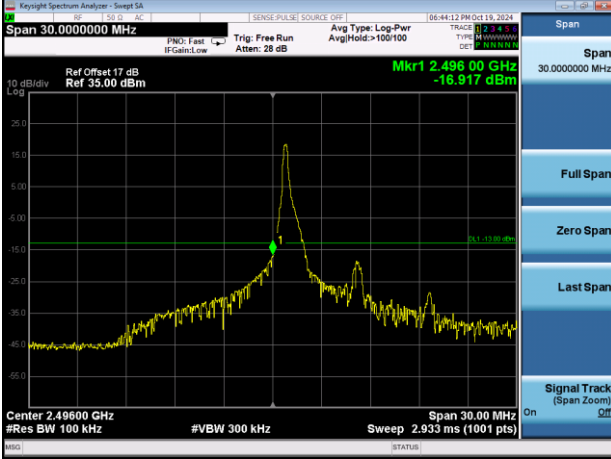

Highest channel

Test Mode: LTE Band 12 / 10MHz / 1RB / 16-QAM

Lowest channel

Highest channel

Test Mode: LTE Band 12 / 10MHz / 50RB / 16-QAM

Lowest channel

Highest channel

Test Mode: LTE Band 41 / 5MHz / 1RB / QPSK

Lowest channel

Highest channel

Test Mode: LTE Band 41 / 5MHz / 25RB / QPSK

Lowest channel

Highest channel

Test Mode: LTE Band 41 / 10MHz / 1RB / QPSK

Lowest channel

Highest channel

Test Mode: LTE Band 41 / 10MHz / 50RB / QPSK

Lowest channel

Highest channel