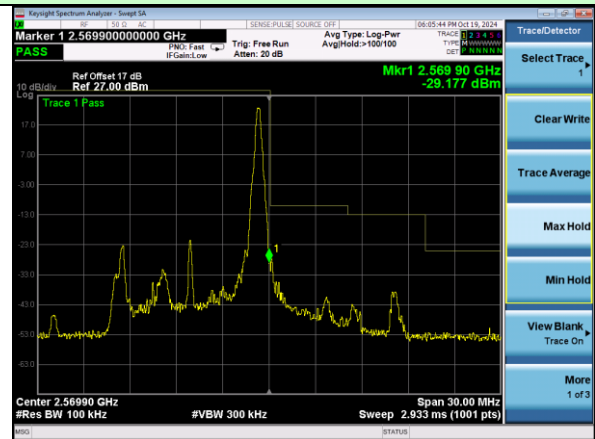

Highest channel

Test Mode: LTE Band 7 / 20MHz / 1RB / QPSK

Lowest channel

Highest channel

Test Mode: LTE Band 7 / 20MHz / 100RB / QPSK

Lowest channel

Highest channel

Test Mode: LTE Band 7 / 5MHz / 1RB / 16-QAM

Lowest channel

Highest channel

Test Mode: LTE Band 7 / 5MHz / 25RB / 16-QAM

Lowest channel

Highest channel

Test Mode: LTE Band 7 / 10MHz / 1RB / 16-QAM

Lowest channel

Highest channel

Test Mode: LTE Band 7 / 10MHz / 50RB / 16-QAM

Lowest channel

Highest channel

Test Mode: LTE Band 7 / 15MHz / 1RB / 16-QAM

Lowest channel

Highest channel

Test Mode: LTE Band 7 / 15MHz / 75RB / 16-QAM

Lowest channel

Highest channel

Test Mode: LTE Band 7 / 20MHz / 1RB / 16-QAM

Lowest channel

Highest channel

Test Mode: LTE Band 7 / 20MHz / 100RB / 16-QAM

Lowest channel

Highest channel

Test Mode: LTE Band 12 / 1.4MHz / 1RB / QPSK