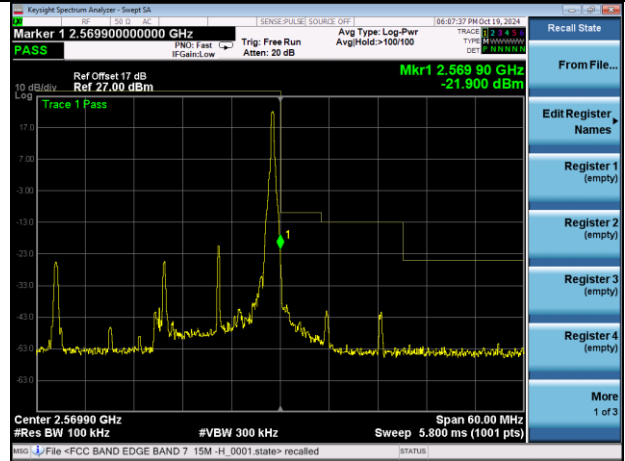

Test Mode: LTE Band 7 / 10MHz / 50RB / QPSK

Lowest channel

Highest channel

Test Mode: LTE Band 7 / 15MHz / 1RB / QPSK

Lowest channel

Highest channel

Test Mode: LTE Band 7 / 15MHz / 75RB / QPSK

Lowest channel

Highest channel

Test Mode: LTE Band 7 / 20MHz / 1RB / QPSK

Lowest channel

Highest channel

Test Mode: LTE Band 7 / 20MHz / 100RB / QPSK

Lowest channel

Highest channel

Test Mode: LTE Band 7 / 5MHz / 1RB / 16-QAM

Lowest channel

Highest channel

Test Mode: LTE Band 7 / 5MHz / 25RB / 16-QAM

Lowest channel

Highest channel

Test Mode: LTE Band 7 / 10MHz / 1RB / 16-QAM

Lowest channel

Highest channel