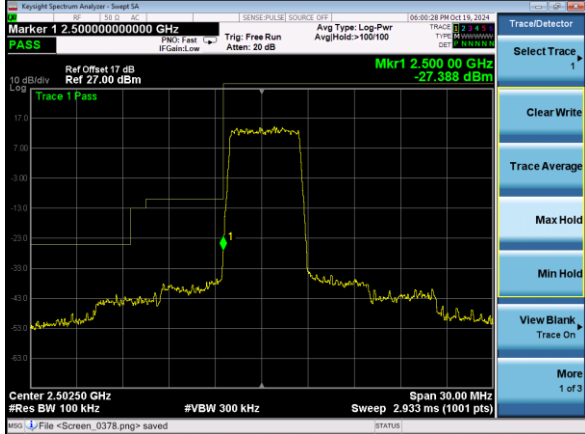

Test Mode: LTE Band 7 / 10MHz / 50RB / QPSK

Lowest channel

Highest channel

Test Mode: LTE Band 7 / 15MHz / 1RB / QPSK

Lowest channel

Highest channel

Test Mode: LTE Band 7 / 15MHz / 75RB / QPSK

Lowest channel

Highest channel

Test Mode: LTE Band 7 / 20MHz / 1RB / QPSK

Lowest channel

Highest channel

Test Mode: LTE Band 7 / 20MHz / 100RB / QPSK

Lowest channel

Highest channel

Test Mode: LTE Band 7 / 5MHz / 1RB / 16-QAM

Lowest channel

Highest channel

Test Mode: LTE Band 7 / 5MHz / 25RB / 16-QAM

Lowest channel

Highest channel

Test Mode: LTE Band 7 / 10MHz / 1RB / 16-QAM

Lowest channel

Highest channel

Test Mode: LTE Band 7 / 10MHz / 50RB / 16-QAM

Lowest channel

Highest channel

Test Mode: LTE Band 7 / 15MHz / 1RB / 16-QAM

Lowest channel

Highest channel

Test Mode: LTE Band 7 / 15MHz / 75RB / 16-QAM

Lowest channel