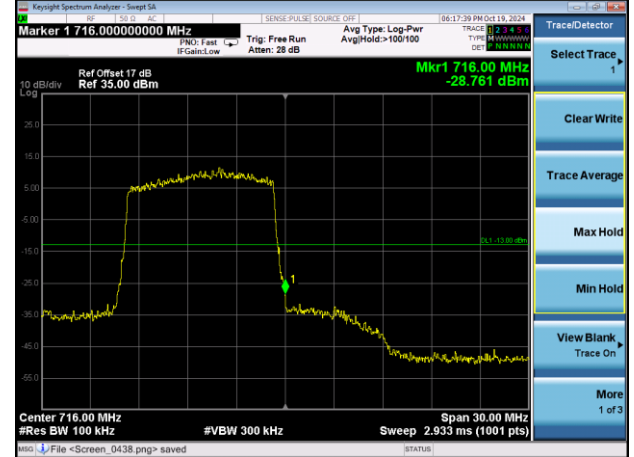

Test Mode: LTE Band 12 / 3MHz / 15RB / 16-QAM

Lowest channel

Highest channel

Test Mode: LTE Band 12 / 5MHz / 1 RB / 16-QAM

Lowest channel

Highest channel

Test Mode: LTE Band 12 / 5MHz / 25RB / 16-QAM

Lowest channel

Highest channel

Test Mode: LTE Band 12 / 10MHz / 1RB / 16-QAM

Lowest channel

Highest channel

Test Mode: LTE Band 12 / 10MHz / 50RB / 16-QAM

Lowest channel

Highest channel

Test Mode: LTE Band 41 / 5MHz / 1RB / QPSK

Lowest channel

Highest channel

Test Mode: LTE Band 41 / 5MHz / 25RB / QPSK

Lowest channel

Highest channel

Test Mode: LTE Band 41 / 10MHz / 1RB / QPSK

Lowest channel

Highest channel