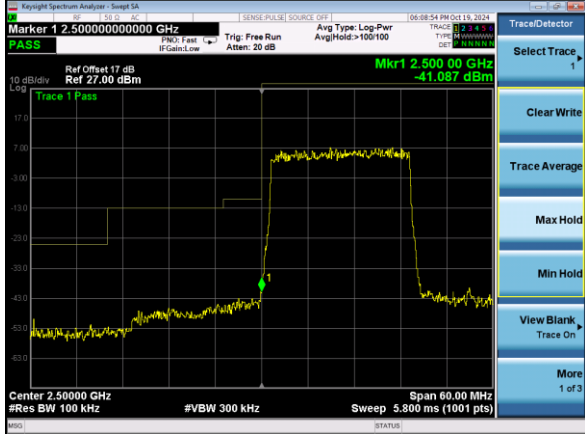

Test Mode: LTE Band 7 / 10MHz / 50RB / 16-QAM

Lowest channel

Highest channel

Test Mode: LTE Band 7 / 15MHz / 1RB / 16-QAM

Lowest channel

Highest channel

Test Mode: LTE Band 7 / 15MHz / 75RB / 16-QAM

Lowest channel

Highest channel

Test Mode: LTE Band 7 / 20MHz / 1RB / 16-QAM

Lowest channel

Highest channel

Test Mode: LTE Band 7 / 20MHz / 100RB / 16-QAM

Lowest channel

Highest channel

Test Mode: LTE Band 12 / 1.4MHz / 1RB / QPSK

Lowest channel

Highest channel

Test Mode: LTE Band 12 / 1.4MHz / 6RB / QPSK

Lowest channel

Highest channel

Test Mode: LTE Band 12 / 3MHz / 1RB / QPSK

Lowest channel

Highest channel

Test Mode: LTE Band 12 / 3MHz / 15RB / QPSK

Lowest channel

Highest channel

Test Mode: LTE Band 12 / 5MHz / 1RB / QPSK

Lowest channel

Highest channel

Test Mode: LTE Band 12 / 5MHz / 25RB / QPSK

Lowest channel