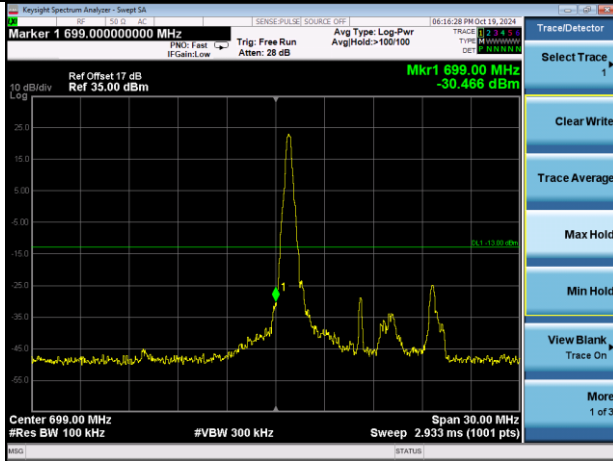

Lowest channel

Highest channel

Test Mode: LTE Band 12 / 1.4MHz / 6RB / QPSK

Lowest channel

Highest channel

Test Mode: LTE Band 12 / 3MHz / 1RB / QPSK

Lowest channel

Highest channel

Test Mode: LTE Band 12 / 3MHz / 15RB / QPSK

Lowest channel

Highest channel

Test Mode: LTE Band 12 / 5MHz / 1RB / QPSK

Lowest channel

Highest channel

Test Mode: LTE Band 12 / 5MHz / 25RB / QPSK

Lowest channel

Highest channel

Test Mode: LTE Band 12 / 10MHz / 1 RB / QPSK

Lowest channel

Highest channel

Test Mode: LTE Band 12 / 10MHz / 50RB / QPSK

Lowest channel

Highest channel

Test Mode: LTE Band 12 / 1.4MHz / 1RB / 16-QAM

Lowest channel

Highest channel

Test Mode: LTE Band 12 / 1.4MHz / 6RB / 16-QAM

Lowest channel

Highest channel

Test Mode: LTE Band 12 / 3MHz / 1RB / 16-QAM

Lowest channel

Highest channel