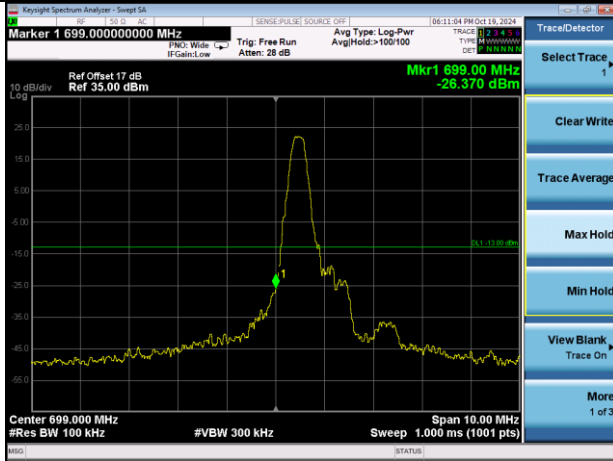

Test Mode: LTE Band 12 / 3MHz / 15RB / QPSK

Lowest channel

Highest channel

Test Mode: LTE Band 12 / 5MHz / 1RB / QPSK

Lowest channel

Highest channel

Test Mode: LTE Band 12 / 5MHz / 25RB / QPSK

Lowest channel

Highest channel

Test Mode: LTE Band 12 / 10MHz / 1 RB / QPSK

Lowest channel

Highest channel

Test Mode: LTE Band 12 / 10MHz / 50RB / QPSK

Lowest channel

Highest channel

Test Mode: LTE Band 12 / 1.4MHz / 1RB / 16-QAM

Lowest channel

Highest channel

Test Mode: LTE Band 12 / 1.4MHz / 6RB / 16-QAM

Lowest channel

Highest channel

Test Mode: LTE Band 12 / 3MHz / 1RB / 16-QAM

Lowest channel

Highest channel

Test Mode: LTE Band 12 / 3MHz / 15RB / 16-QAM

Lowest channel

Highest channel

Test Mode: LTE Band 12 / 5MHz / 1 RB / 16-QAM

Lowest channel

Highest channel

Test Mode: LTE Band 12 / 5MHz / 25RB / 16-QAM

Lowest channel