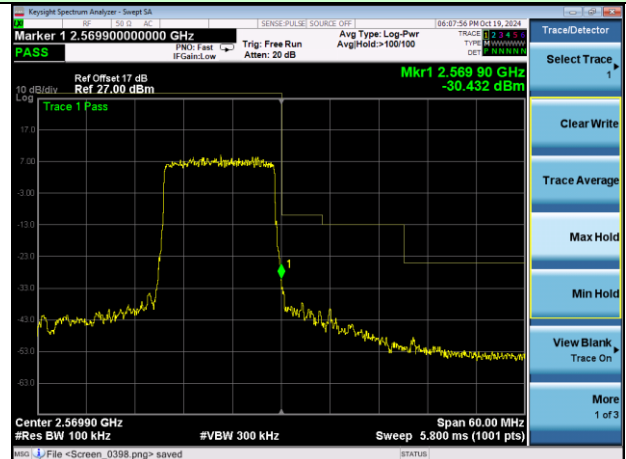

Lowest channel

Highest channel

Test Mode: LTE Band 7 / 5MHz / 25RB / 16-QAM

Lowest channel

Highest channel

Test Mode: LTE Band 7 / 10MHz / 1RB / 16-QAM

Lowest channel

Highest channel

Test Mode: LTE Band 7 / 10MHz / 50RB / 16-QAM

Lowest channel

Highest channel

Test Mode: LTE Band 7 / 15MHz / 1RB / 16-QAM

Lowest channel

Highest channel

Test Mode: LTE Band 7 / 15MHz / 75RB / 16-QAM

Lowest channel

Highest channel

Test Mode: LTE Band 7 / 20MHz / 1RB / 16-QAM

Lowest channel

Highest channel

Test Mode: LTE Band 7 / 20MHz / 100RB / 16-QAM

Lowest channel

Highest channel

Test Mode: LTE Band 12 / 1.4MHz / 1RB / QPSK

Lowest channel

Highest channel

Test Mode: LTE Band 12 / 1.4MHz / 6RB / QPSK

Lowest channel

Highest channel

Test Mode: LTE Band 12 / 3MHz / 1RB / QPSK

Lowest channel

Highest channel