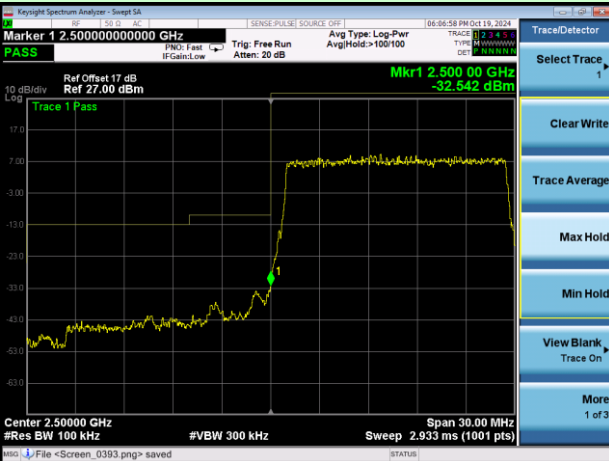

Test Mode: LTE Band 7 / 10MHz / 50RB / QPSK

Lowest channel

Highest channel

Test Mode: LTE Band 7 / 15MHz / 1RB / QPSK

Lowest channel

Highest channel

Test Mode: LTE Band 7 / 15MHz / 75RB / QPSK

Lowest channel

Highest channel

Test Mode: LTE Band 7 / 20MHz / 1RB / QPSK

Lowest channel

Highest channel

Test Mode: LTE Band 7 / 20MHz / 100RB / QPSK

Lowest channel

Highest channel

Test Mode: LTE Band 7 / 5MHz / 1RB / 16-QAM

Lowest channel

Highest channel

Test Mode: LTE Band 7 / 5MHz / 25RB / 16-QAM

Lowest channel

Highest channel

Test Mode: LTE Band 7 / 10MHz / 1RB / 16-QAM

Lowest channel

Highest channel