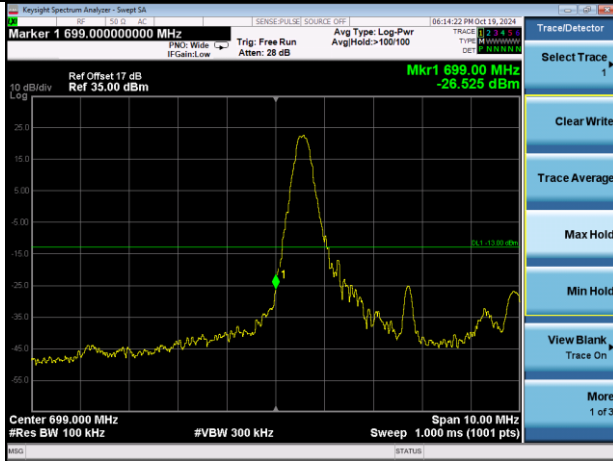

Lowest channel

Highest channel

Test Mode: LTE Band 12 / 1.4MHz / 6RB / 16-QAM

Lowest channel

Highest channel

Test Mode: LTE Band 12 / 3MHz / 1RB / 16-QAM

Lowest channel

Highest channel

Test Mode: LTE Band 12 / 3MHz / 15RB / 16-QAM

Lowest channel

Highest channel

Test Mode: LTE Band 12 / 5MHz / 1 RB / 16-QAM

Lowest channel

Highest channel

Test Mode: LTE Band 12 / 5MHz / 25RB / 16-QAM

Lowest channel

Highest channel

Test Mode: LTE Band 12 / 10MHz / 1RB / 16-QAM

Lowest channel

Highest channel

Test Mode: LTE Band 12 / 10MHz / 50RB / 16-QAM

Lowest channel

Highest channel

Test Mode: LTE Band 41 / 5MHz / 1RB / QPSK