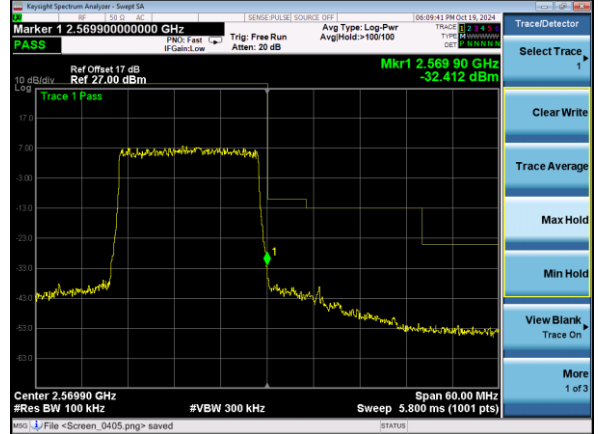

Test Mode: LTE Band 7 / 10MHz / 50RB / QPSK

Lowest channel

Highest channel

Test Mode: LTE Band 7 / 15MHz / 1RB / QPSK

Lowest channel

Highest channel

Test Mode: LTE Band 7 / 15MHz / 75RB / QPSK

Lowest channel

Highest channel

Test Mode: LTE Band 7 / 20MHz / 1RB / QPSK

Lowest channel

Highest channel

Test Mode: LTE Band 7 / 20MHz / 100RB / QPSK

Lowest channel

Highest channel

Test Mode: LTE Band 7 / 5MHz / 1RB / 16-QAM

Lowest channel

Highest channel

Test Mode: LTE Band 7 / 5MHz / 25RB / 16-QAM

Lowest channel

Highest channel

Test Mode: LTE Band 7 / 10MHz / 1RB / 16-QAM

Lowest channel

Highest channel

Test Mode: LTE Band 7 / 10MHz / 50RB / 16-QAM

Lowest channel

Highest channel

Test Mode: LTE Band 7 / 15MHz / 1RB / 16-QAM

Lowest channel

Highest channel

Test Mode: LTE Band 7 / 15MHz / 75RB / 16-QAM

Lowest channel