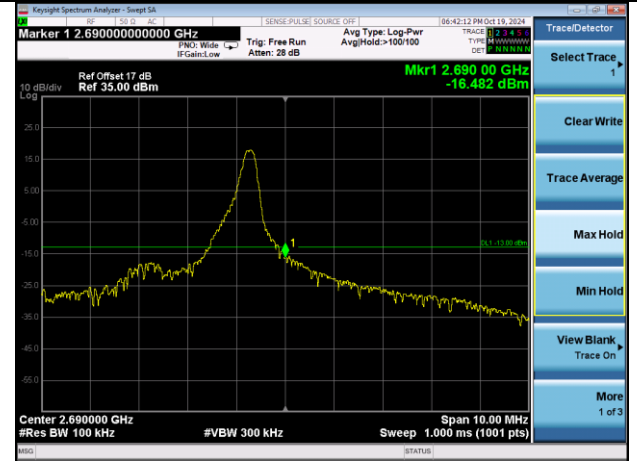

Test Mode: LTE Band 12 / 3MHz / 15RB / 16-QAM

Lowest channel

Highest channel

Test Mode: LTE Band 12 / 5MHz / 1 RB / 16-QAM

Lowest channel

Highest channel

Test Mode: LTE Band 12 / 5MHz / 25RB / 16-QAM

Lowest channel

Highest channel

Test Mode: LTE Band 12 / 10MHz / 1RB / 16-QAM

Lowest channel

Highest channel

Test Mode: LTE Band 12 / 10MHz / 50RB / 16-QAM

Lowest channel

Highest channel

Test Mode: LTE Band 41 / 5MHz / 1RB / QPSK

Lowest channel

Highest channel

Test Mode: LTE Band 41 / 5MHz / 25RB / QPSK

Lowest channel

Highest channel

Test Mode: LTE Band 41 / 10MHz / 1RB / QPSK

Lowest channel

Highest channel