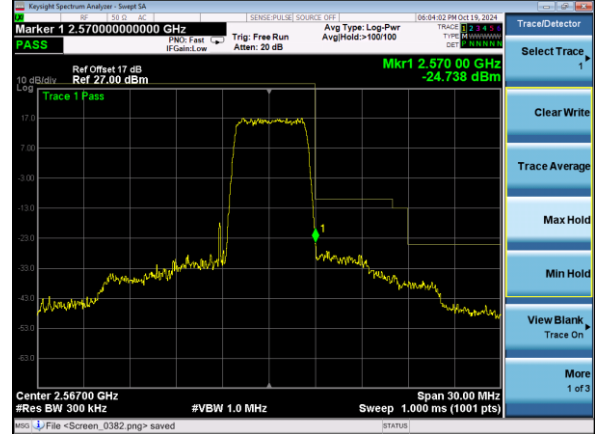

Highest channel

Test Mode: LTE Band 7 / 20MHz / 1RB / QPSK

Lowest channel

Highest channel

Test Mode: LTE Band 7 / 20MHz / 100RB / QPSK

Lowest channel

Highest channel

Test Mode: LTE Band 7 / 5MHz / 1RB / 16-QAM

Lowest channel

Highest channel

Test Mode: LTE Band 7 / 5MHz / 25RB / 16-QAM

Lowest channel

Highest channel

Test Mode: LTE Band 7 / 10MHz / 1RB / 16-QAM

Lowest channel

Highest channel

Test Mode: LTE Band 7 / 10MHz / 50RB / 16-QAM

Lowest channel

Highest channel

Test Mode: LTE Band 7 / 15MHz / 1RB / 16-QAM

Lowest channel

Highest channel

Test Mode: LTE Band 7 / 15MHz / 75RB / 16-QAM

Lowest channel

Highest channel

Test Mode: LTE Band 7 / 20MHz / 1RB / 16-QAM

Lowest channel

Highest channel

Test Mode: LTE Band 7 / 20MHz / 100RB / 16-QAM

Lowest channel

Highest channel

Test Mode: LTE Band 12 / 1.4MHz / 1RB / QPSK