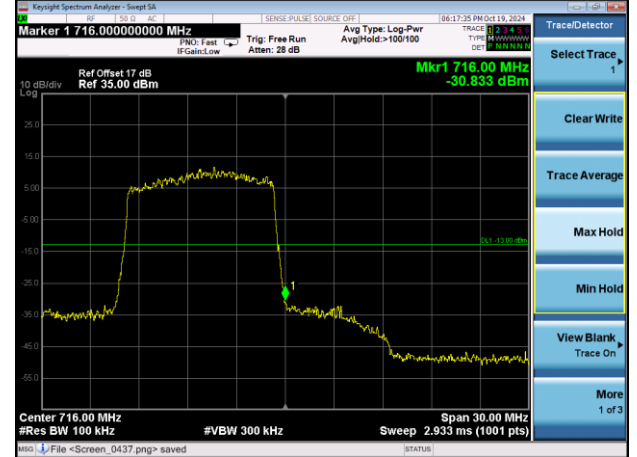

Test Mode: LTE Band 12 / 3MHz / 15RB / QPSK

Lowest channel

Highest channel

Test Mode: LTE Band 12 / 5MHz / 1RB / QPSK

Lowest channel

Highest channel

Test Mode: LTE Band 12 / 5MHz / 25RB / QPSK

Lowest channel

Highest channel

Test Mode: LTE Band 12 / 10MHz / 1 RB / QPSK

Lowest channel

Highest channel

Test Mode: LTE Band 12 / 10MHz / 50RB / QPSK

Lowest channel

Highest channel

Test Mode: LTE Band 12 / 1.4MHz / 1RB / 16-QAM

Lowest channel

Highest channel

Test Mode: LTE Band 12 / 1.4MHz / 6RB / 16-QAM

Lowest channel

Highest channel

Test Mode: LTE Band 12 / 3MHz / 1RB / 16-QAM

Lowest channel

Highest channel

Test Mode: LTE Band 12 / 3MHz / 15RB / 16-QAM

Lowest channel

Highest channel

Test Mode: LTE Band 12 / 5MHz / 1 RB / 16-QAM

Lowest channel

Highest channel

Test Mode: LTE Band 12 / 5MHz / 25RB / 16-QAM

Lowest channel