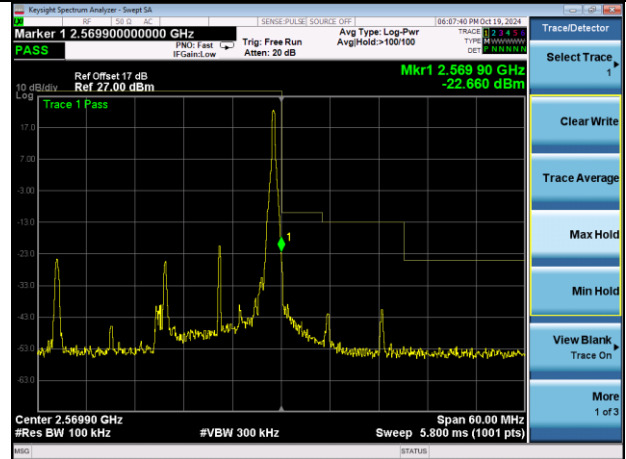

Lowest channel

Highest channel

Test Mode: LTE Band 7 / 5MHz / 25RB / 16-QAM

Lowest channel

Highest channel

Test Mode: LTE Band 7 / 10MHz / 1RB / 16-QAM

Lowest channel

Highest channel

Test Mode: LTE Band 7 / 10MHz / 50RB / 16-QAM

Lowest channel

Highest channel

Test Mode: LTE Band 7 / 15MHz / 1RB / 16-QAM

Lowest channel

Highest channel

Test Mode: LTE Band 7 / 15MHz / 75RB / 16-QAM

Lowest channel

Highest channel

Test Mode: LTE Band 7 / 20MHz / 1RB / 16-QAM

Lowest channel

Highest channel

Test Mode: LTE Band 7 / 20MHz / 100RB / 16-QAM

Lowest channel

Highest channel

Test Mode: LTE Band 12 / 1.4MHz / 1RB / QPSK

Lowest channel

Highest channel

Test Mode: LTE Band 12 / 1.4MHz / 6RB / QPSK

Lowest channel

Highest channel

Test Mode: LTE Band 12 / 3MHz / 1RB / QPSK

Lowest channel

Highest channel