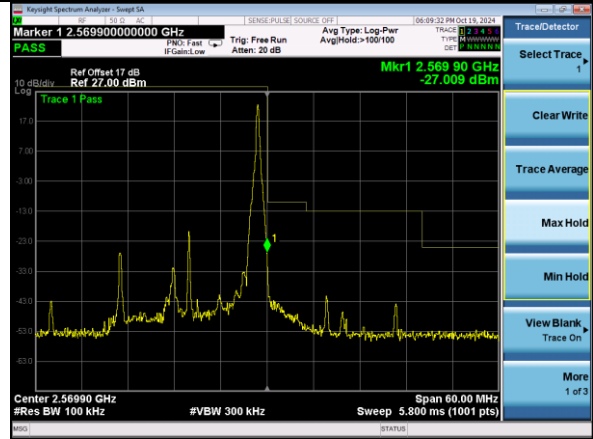

Lowest channel

Highest channel

Test Mode: LTE Band 7 / 5MHz / 25RB / 16-QAM

Lowest channel

Highest channel

Test Mode: LTE Band 7 / 10MHz / 1RB / 16-QAM

Lowest channel

Highest channel

Test Mode: LTE Band 7 / 10MHz / 50RB / 16-QAM

Lowest channel

Highest channel

Test Mode: LTE Band 7 / 15MHz / 1RB / 16-QAM

Lowest channel

Highest channel

Test Mode: LTE Band 7 / 15MHz / 75RB / 16-QAM

Lowest channel

Highest channel

Test Mode: LTE Band 7 / 20MHz / 1RB / 16-QAM

Lowest channel

Highest channel

Test Mode: LTE Band 7 / 20MHz / 100RB / 16-QAM

Lowest channel

Highest channel

Test Mode: LTE Band 12 / 1.4MHz / 1RB / QPSK

Lowest channel

Highest channel

Test Mode: LTE Band 12 / 1.4MHz / 6RB / QPSK

Lowest channel

Highest channel

Test Mode: LTE Band 12 / 3MHz / 1RB / QPSK

Lowest channel

Highest channel