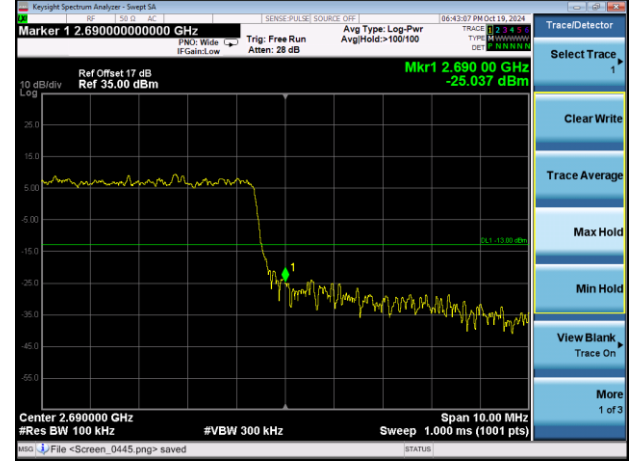

Highest channel

Test Mode: LTE Band 12 / 10MHz / 1RB / 16-QAM

Lowest channel

Highest channel

Test Mode: LTE Band 12 / 10MHz / 50RB / 16-QAM

Lowest channel

Highest channel

Test Mode: LTE Band 41 / 5MHz / 1RB / QPSK

Lowest channel

Highest channel

Test Mode: LTE Band 41 / 5MHz / 25RB / QPSK

Lowest channel

Highest channel

Test Mode: LTE Band 41 / 10MHz / 1RB / QPSK

Lowest channel

Highest channel

Test Mode: LTE Band 41 / 10MHz / 50RB / QPSK

Lowest channel

Highest channel