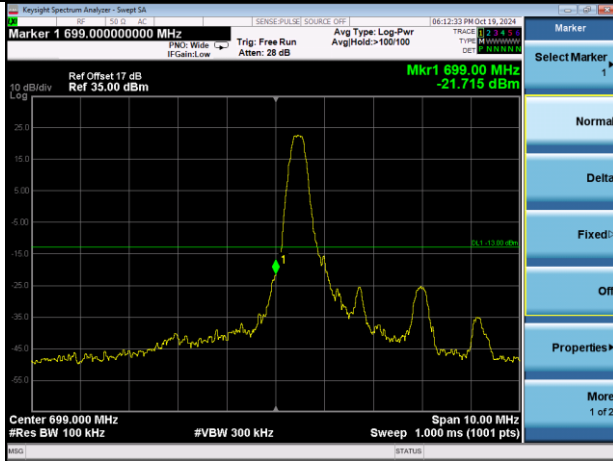

Highest channel

Test Mode: LTE Band 7 / 20MHz / 1RB / 16-QAM

Lowest channel

Highest channel

Test Mode: LTE Band 7 / 20MHz / 100RB / 16-QAM

Lowest channel

Highest channel

Test Mode: LTE Band 12 / 1.4MHz / 1RB / QPSK

Lowest channel

Highest channel

Test Mode: LTE Band 12 / 1.4MHz / 6RB / QPSK

Lowest channel

Highest channel

Test Mode: LTE Band 12 / 3MHz / 1RB / QPSK

Lowest channel

Highest channel

Test Mode: LTE Band 12 / 3MHz / 15RB / QPSK

Lowest channel

Highest channel

Test Mode: LTE Band 12 / 5MHz / 1RB / QPSK

Lowest channel

Highest channel

Test Mode: LTE Band 12 / 5MHz / 25RB / QPSK

Lowest channel

Highest channel

Test Mode: LTE Band 12 / 10MHz / 1 RB / QPSK

Lowest channel

Highest channel

Test Mode: LTE Band 12 / 10MHz / 50RB / QPSK

Lowest channel

Highest channel

Test Mode: LTE Band 12 / 1.4MHz / 1RB / 16-QAM