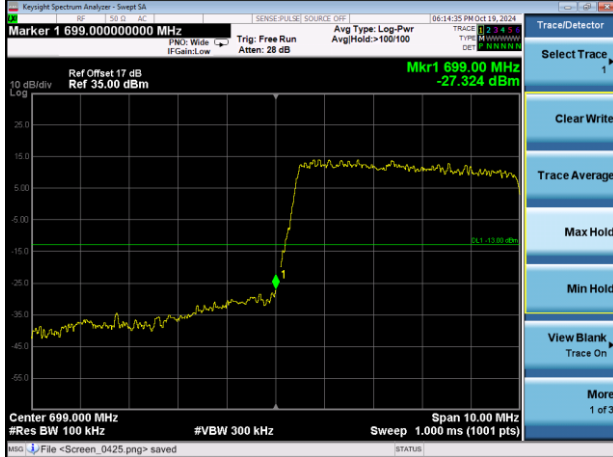

Lowest channel

Highest channel

Test Mode: LTE Band 12 / 1.4MHz / 6RB / QPSK

Lowest channel

Highest channel

Test Mode: LTE Band 12 / 3MHz / 1RB / QPSK

Lowest channel

Highest channel

Test Mode: LTE Band 12 / 3MHz / 15RB / QPSK

Lowest channel

Highest channel

Test Mode: LTE Band 12 / 5MHz / 1RB / QPSK

Lowest channel

Highest channel

Test Mode: LTE Band 12 / 5MHz / 25RB / QPSK

Lowest channel

Highest channel

Test Mode: LTE Band 12 / 10MHz / 1 RB / QPSK

Lowest channel

Highest channel

Test Mode: LTE Band 12 / 10MHz / 50RB / QPSK

Lowest channel

Highest channel

Test Mode: LTE Band 12 / 1.4MHz / 1RB / 16-QAM

Lowest channel

Highest channel

Test Mode: LTE Band 12 / 1.4MHz / 6RB / 16-QAM

Lowest channel

Highest channel

Test Mode: LTE Band 12 / 3MHz / 1RB / 16-QAM

Lowest channel

Highest channel