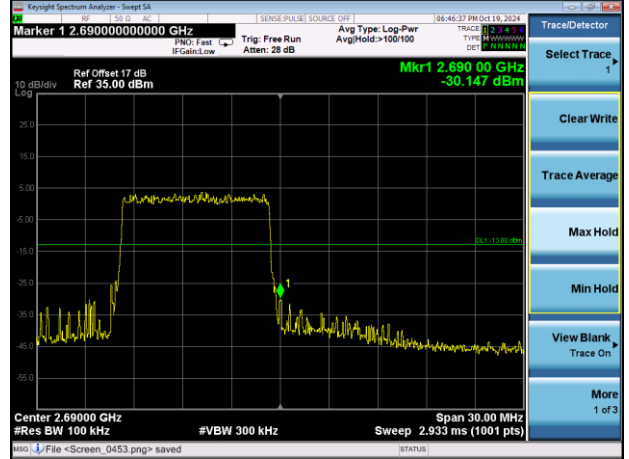

Highest channel

Test Mode: LTE Band 12 / 10MHz / 1RB / 16-QAM

Lowest channel

Highest channel

Test Mode: LTE Band 12 / 10MHz / 50RB / 16-QAM

Lowest channel

Highest channel

Test Mode: LTE Band 41 / 5MHz / 1RB / QPSK

Lowest channel

Highest channel

Test Mode: LTE Band 41 / 5MHz / 25RB / QPSK

Lowest channel

Highest channel

Test Mode: LTE Band 41 / 10MHz / 1RB / QPSK

Lowest channel

Highest channel

Test Mode: LTE Band 41 / 10MHz / 50RB / QPSK

Lowest channel

Highest channel