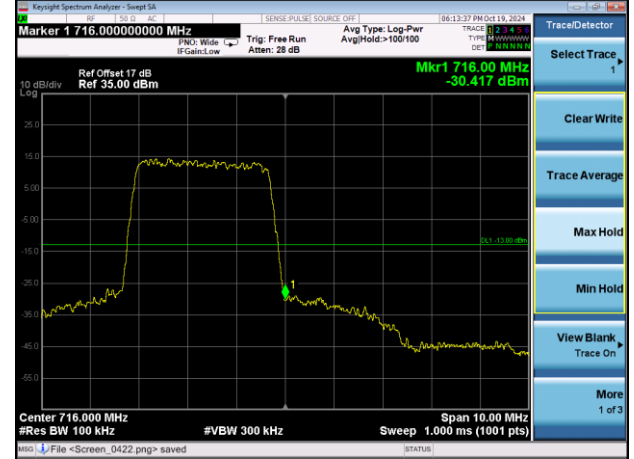

Highest channel

Test Mode: LTE Band 12 / 10MHz / 1 RB / QPSK

Lowest channel

Highest channel

Test Mode: LTE Band 12 / 10MHz / 50RB / QPSK

Lowest channel

Highest channel

Test Mode: LTE Band 12 / 1.4MHz / 1RB / 16-QAM

Lowest channel

Highest channel

Test Mode: LTE Band 12 / 1.4MHz / 6RB / 16-QAM

Lowest channel

Highest channel

Test Mode: LTE Band 12 / 3MHz / 1RB / 16-QAM

Lowest channel

Highest channel

Test Mode: LTE Band 12 / 3MHz / 15RB / 16-QAM

Lowest channel

Highest channel

Test Mode: LTE Band 12 / 5MHz / 1 RB / 16-QAM

Lowest channel

Highest channel

Test Mode: LTE Band 12 / 5MHz / 25RB / 16-QAM

Lowest channel