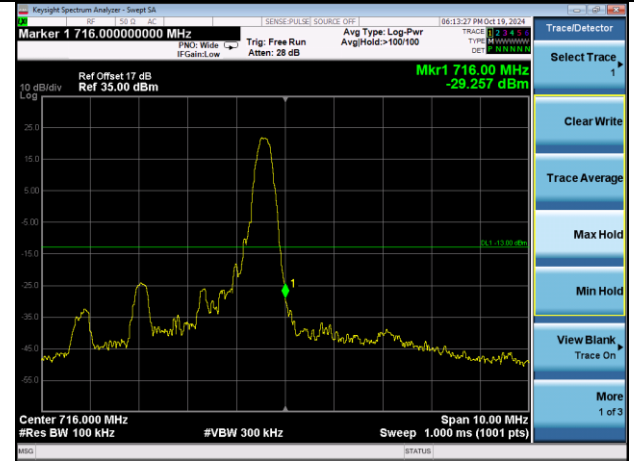

Highest channel

Test Mode: LTE Band 12 / 10MHz / 1 RB / QPSK

Lowest channel

Highest channel

Test Mode: LTE Band 12 / 10MHz / 50RB / QPSK

Lowest channel

Highest channel

Test Mode: LTE Band 12 / 1.4MHz / 1RB / 16-QAM

Lowest channel

Highest channel

Test Mode: LTE Band 12 / 1.4MHz / 6RB / 16-QAM

Lowest channel

Highest channel

Test Mode: LTE Band 12 / 3MHz / 1RB / 16-QAM

Lowest channel

Highest channel

Test Mode: LTE Band 12 / 3MHz / 15RB / 16-QAM

Lowest channel

Highest channel

Test Mode: LTE Band 12 / 5MHz / 1 RB / 16-QAM

Lowest channel

Highest channel

Test Mode: LTE Band 12 / 5MHz / 25RB / 16-QAM

Lowest channel

Highest channel

Test Mode: LTE Band 12 / 10MHz / 1RB / 16-QAM

Lowest channel

Highest channel

Test Mode: LTE Band 12 / 10MHz / 50RB / 16-QAM

Lowest channel

Highest channel

Test Mode: LTE Band 41 / 5MHz / 1RB / QPSK