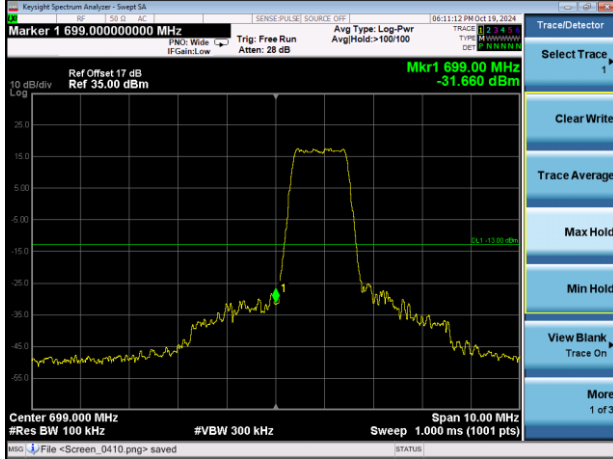

Test Mode: LTE Band 12 / 3MHz / 15RB / QPSK

Lowest channel

Highest channel

Test Mode: LTE Band 12 / 5MHz / 1RB / QPSK

Lowest channel

Highest channel

Test Mode: LTE Band 12 / 5MHz / 25RB / QPSK

Lowest channel

Highest channel

Test Mode: LTE Band 12 / 10MHz / 1 RB / QPSK

Lowest channel

Highest channel

Test Mode: LTE Band 12 / 10MHz / 50RB / QPSK

Lowest channel

Highest channel

Test Mode: LTE Band 12 / 1.4MHz / 1RB / 16-QAM

Lowest channel

Highest channel

Test Mode: LTE Band 12 / 1.4MHz / 6RB / 16-QAM

Lowest channel

Highest channel

Test Mode: LTE Band 12 / 3MHz / 1RB / 16-QAM

Lowest channel

Highest channel

Test Mode: LTE Band 12 / 3MHz / 15RB / 16-QAM

Lowest channel

Highest channel

Test Mode: LTE Band 12 / 5MHz / 1 RB / 16-QAM

Lowest channel

Highest channel

Test Mode: LTE Band 12 / 5MHz / 25RB / 16-QAM

Lowest channel