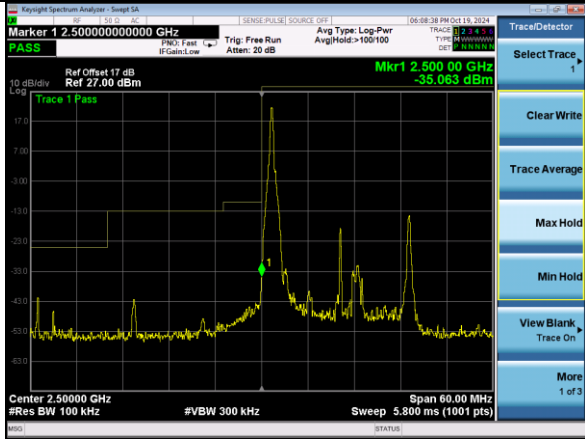

Lowest channel

Highest channel

Test Mode: LTE Band 7 / 5MHz / 25RB / 16-QAM

Lowest channel

Highest channel

Test Mode: LTE Band 7 / 10MHz / 1RB / 16-QAM

Lowest channel

Highest channel

Test Mode: LTE Band 7 / 10MHz / 50RB / 16-QAM

Lowest channel

Highest channel

Test Mode: LTE Band 7 / 15MHz / 1RB / 16-QAM

Lowest channel

Highest channel

Test Mode: LTE Band 7 / 15MHz / 75RB / 16-QAM

Lowest channel

Highest channel

Test Mode: LTE Band 7 / 20MHz / 1RB / 16-QAM

Lowest channel

Highest channel

Test Mode: LTE Band 7 / 20MHz / 100RB / 16-QAM

Lowest channel

Highest channel

Test Mode: LTE Band 12 / 1.4MHz / 1RB / QPSK

Lowest channel

Highest channel

Test Mode: LTE Band 12 / 1.4MHz / 6RB / QPSK

Lowest channel

Highest channel

Test Mode: LTE Band 12 / 3MHz / 1RB / QPSK

Lowest channel

Highest channel