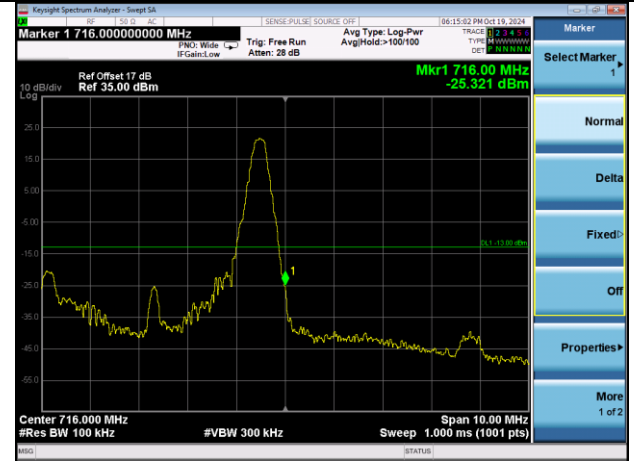

Lowest channel

Highest channel

Test Mode: LTE Band 12 / 1.4MHz / 6RB / QPSK

Lowest channel

Highest channel

Test Mode: LTE Band 12 / 3MHz / 1RB / QPSK

Lowest channel

Highest channel

Test Mode: LTE Band 12 / 3MHz / 15RB / QPSK

Lowest channel

Highest channel

Test Mode: LTE Band 12 / 5MHz / 1RB / QPSK

Lowest channel

Highest channel

Test Mode: LTE Band 12 / 5MHz / 25RB / QPSK

Lowest channel

Highest channel

Test Mode: LTE Band 12 / 10MHz / 1 RB / QPSK

Lowest channel

Highest channel

Test Mode: LTE Band 12 / 10MHz / 50RB / QPSK

Lowest channel

Highest channel

Test Mode: LTE Band 12 / 1.4MHz / 1RB / 16-QAM

Lowest channel

Highest channel

Test Mode: LTE Band 12 / 1.4MHz / 6RB / 16-QAM

Lowest channel

Highest channel

Test Mode: LTE Band 12 / 3MHz / 1RB / 16-QAM

Lowest channel

Highest channel