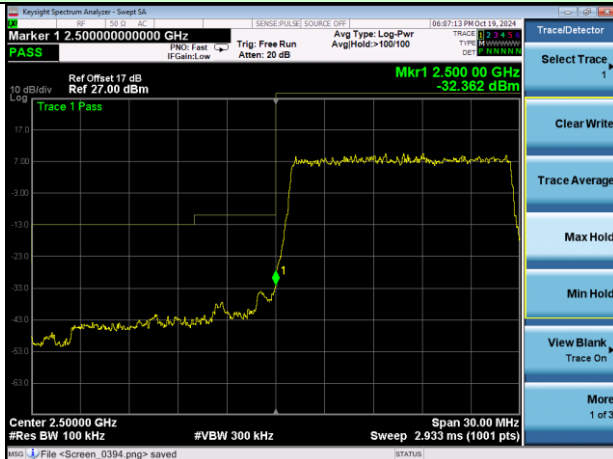

Lowest channel

Highest channel

Test Mode: LTE Band 7 / 5MHz / 25RB / 16-QAM

Lowest channel

Highest channel

Test Mode: LTE Band 7 / 10MHz / 1RB / 16-QAM

Lowest channel

Highest channel

Test Mode: LTE Band 7 / 10MHz / 50RB / 16-QAM

Lowest channel

Highest channel

Test Mode: LTE Band 7 / 15MHz / 1RB / 16-QAM

Lowest channel

Highest channel

Test Mode: LTE Band 7 / 15MHz / 75RB / 16-QAM

Lowest channel

Highest channel

Test Mode: LTE Band 7 / 20MHz / 1RB / 16-QAM

Lowest channel

Highest channel

Test Mode: LTE Band 7 / 20MHz / 100RB / 16-QAM

Lowest channel

Highest channel

Test Mode: LTE Band 12 / 1.4MHz / 1RB / QPSK

Lowest channel

Highest channel

Test Mode: LTE Band 12 / 1.4MHz / 6RB / QPSK

Lowest channel

Highest channel

Test Mode: LTE Band 12 / 3MHz / 1RB / QPSK

Lowest channel

Highest channel