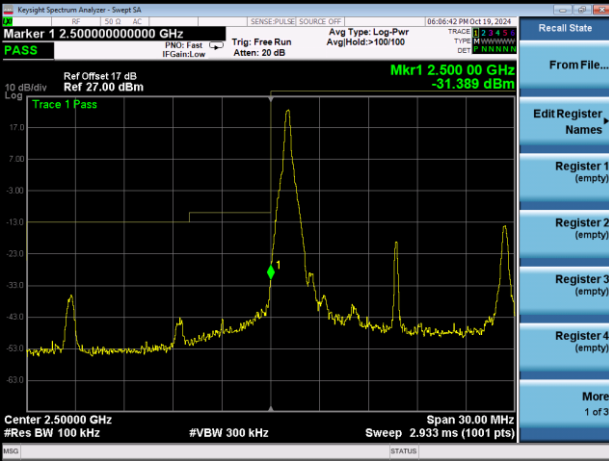

Test Mode: LTE Band 7 / 10MHz / 50RB / QPSK

Lowest channel

Highest channel

Test Mode: LTE Band 7 / 15MHz / 1RB / QPSK

Lowest channel

Highest channel

Test Mode: LTE Band 7 / 15MHz / 75RB / QPSK

Lowest channel

Highest channel

Test Mode: LTE Band 7 / 20MHz / 1RB / QPSK

Lowest channel

Highest channel

Test Mode: LTE Band 7 / 20MHz / 100RB / QPSK

Lowest channel

Highest channel

Test Mode: LTE Band 7 / 5MHz / 1RB / 16-QAM

Lowest channel

Highest channel

Test Mode: LTE Band 7 / 5MHz / 25RB / 16-QAM

Lowest channel

Highest channel

Test Mode: LTE Band 7 / 10MHz / 1RB / 16-QAM

Lowest channel

Highest channel