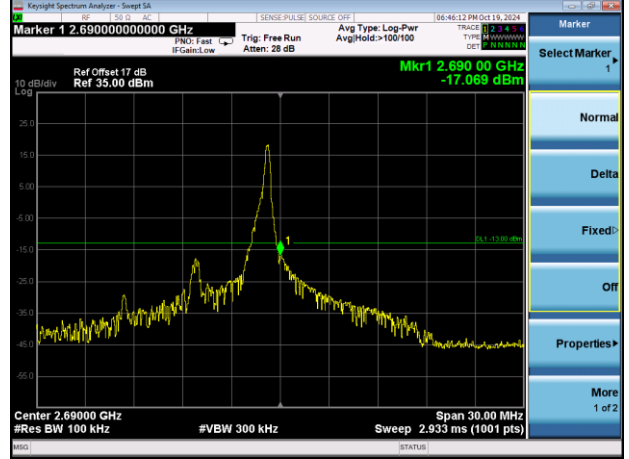

Highest channel

Test Mode: LTE Band 12 / 10MHz / 1RB / 16-QAM

Lowest channel

Highest channel

Test Mode: LTE Band 12 / 10MHz / 50RB / 16-QAM

Lowest channel

Highest channel

Test Mode: LTE Band 41 / 5MHz / 1RB / QPSK

Lowest channel

Highest channel

Test Mode: LTE Band 41 / 5MHz / 25RB / QPSK

Lowest channel

Highest channel

Test Mode: LTE Band 41 / 10MHz / 1RB / QPSK

Lowest channel

Highest channel

Test Mode: LTE Band 41 / 10MHz / 50RB / QPSK

Lowest channel

Highest channel