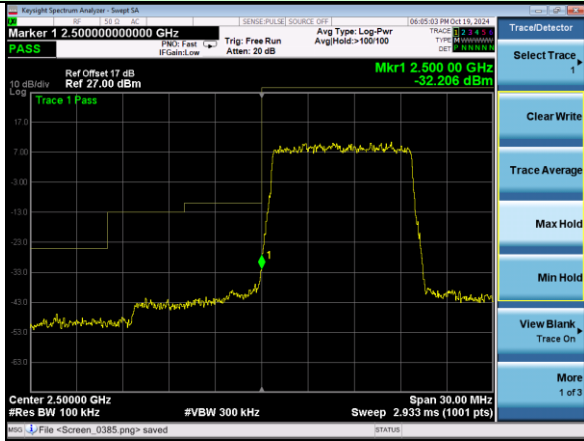

Test Mode: LTE Band 7 / 10MHz / 50RB / QPSK

Lowest channel

Highest channel

Test Mode: LTE Band 7 / 15MHz / 1RB / QPSK

Lowest channel

Highest channel

Test Mode: LTE Band 7 / 15MHz / 75RB / QPSK

Lowest channel

Highest channel

Test Mode: LTE Band 7 / 20MHz / 1RB / QPSK

Lowest channel

Highest channel

Test Mode: LTE Band 7 / 20MHz / 100RB / QPSK

Lowest channel

Highest channel

Test Mode: LTE Band 7 / 5MHz / 1RB / 16-QAM

Lowest channel

Highest channel

Test Mode: LTE Band 7 / 5MHz / 25RB / 16-QAM

Lowest channel

Highest channel

Test Mode: LTE Band 7 / 10MHz / 1RB / 16-QAM

Lowest channel

Highest channel