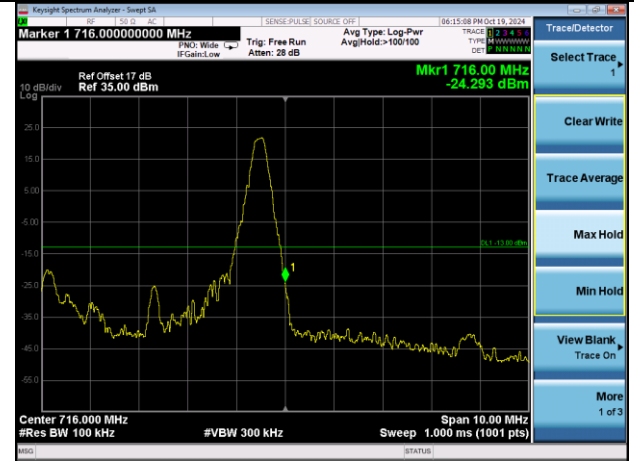

Lowest channel

Highest channel

Test Mode: LTE Band 12 / 1.4MHz / 6RB / 16-QAM

Lowest channel

Highest channel

Test Mode: LTE Band 12 / 3MHz / 1RB / 16-QAM

Lowest channel

Highest channel

Test Mode: LTE Band 12 / 3MHz / 15RB / 16-QAM

Lowest channel

Highest channel

Test Mode: LTE Band 12 / 5MHz / 1 RB / 16-QAM

Lowest channel

Highest channel

Test Mode: LTE Band 12 / 5MHz / 25RB / 16-QAM

Lowest channel

Highest channel

Test Mode: LTE Band 12 / 10MHz / 1RB / 16-QAM

Lowest channel

Highest channel

Test Mode: LTE Band 12 / 10MHz / 50RB / 16-QAM

Lowest channel

Highest channel

Test Mode: LTE Band 41 / 5MHz / 1RB / QPSK