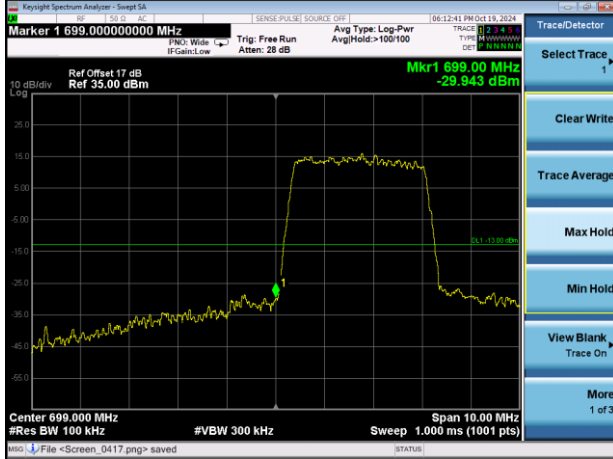

Highest channel

Test Mode: LTE Band 7 / 20MHz / 1RB / 16-QAM

Lowest channel

Highest channel

Test Mode: LTE Band 7 / 20MHz / 100RB / 16-QAM

Lowest channel

Highest channel

Test Mode: LTE Band 12 / 1.4MHz / 1RB / QPSK

Lowest channel

Highest channel

Test Mode: LTE Band 12 / 1.4MHz / 6RB / QPSK

Lowest channel

Highest channel

Test Mode: LTE Band 12 / 3MHz / 1RB / QPSK

Lowest channel

Highest channel

Test Mode: LTE Band 12 / 3MHz / 15RB / QPSK

Lowest channel

Highest channel

Test Mode: LTE Band 12 / 5MHz / 1RB / QPSK

Lowest channel

Highest channel

Test Mode: LTE Band 12 / 5MHz / 25RB / QPSK

Lowest channel

Highest channel

Test Mode: LTE Band 12 / 10MHz / 1 RB / QPSK

Lowest channel

Highest channel

Test Mode: LTE Band 12 / 10MHz / 50RB / QPSK

Lowest channel

Highest channel

Test Mode: LTE Band 12 / 1.4MHz / 1RB / 16-QAM