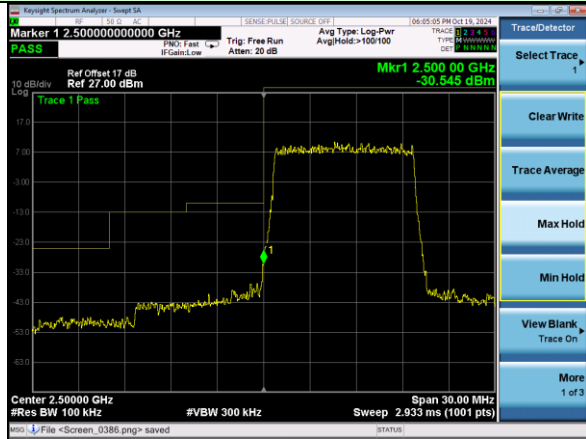

Highest channel

Test Mode: LTE Band 7 / 20MHz / 1RB / QPSK

Lowest channel

Highest channel

Test Mode: LTE Band 7 / 20MHz / 100RB / QPSK

Lowest channel

Highest channel

Test Mode: LTE Band 7 / 5MHz / 1RB / 16-QAM

Lowest channel

Highest channel

Test Mode: LTE Band 7 / 5MHz / 25RB / 16-QAM

Lowest channel

Highest channel

Test Mode: LTE Band 7 / 10MHz / 1RB / 16-QAM

Lowest channel

Highest channel

Test Mode: LTE Band 7 / 10MHz / 50RB / 16-QAM

Lowest channel

Highest channel

Test Mode: LTE Band 7 / 15MHz / 1RB / 16-QAM

Lowest channel

Highest channel

Test Mode: LTE Band 7 / 15MHz / 75RB / 16-QAM

Lowest channel

Highest channel

Test Mode: LTE Band 7 / 20MHz / 1RB / 16-QAM

Lowest channel

Highest channel

Test Mode: LTE Band 7 / 20MHz / 100RB / 16-QAM

Lowest channel

Highest channel

Test Mode: LTE Band 12 / 1.4MHz / 1RB / QPSK