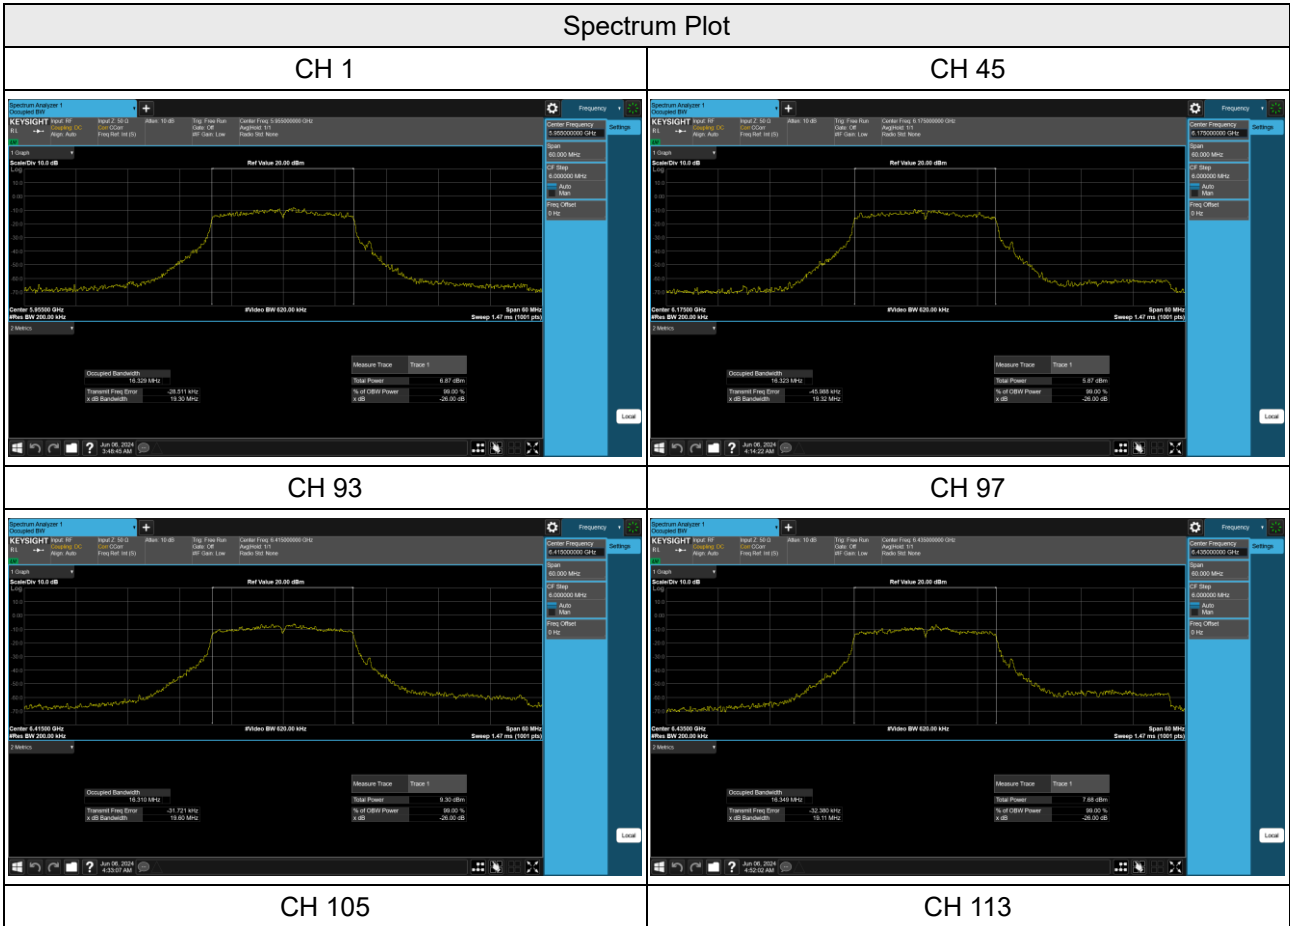

Tel: +86(0557) 368 1008

BUREAU VERITAS

SISO Antenna 9_802.11ax (HE160)

BUREAU VERITAS

Reference No.: PSU-NQN2412310215RF03

MIMO Antenna 8_802.11a

Reference No.: PSU-NQN2412310215RF03

BUREAU VERITAS