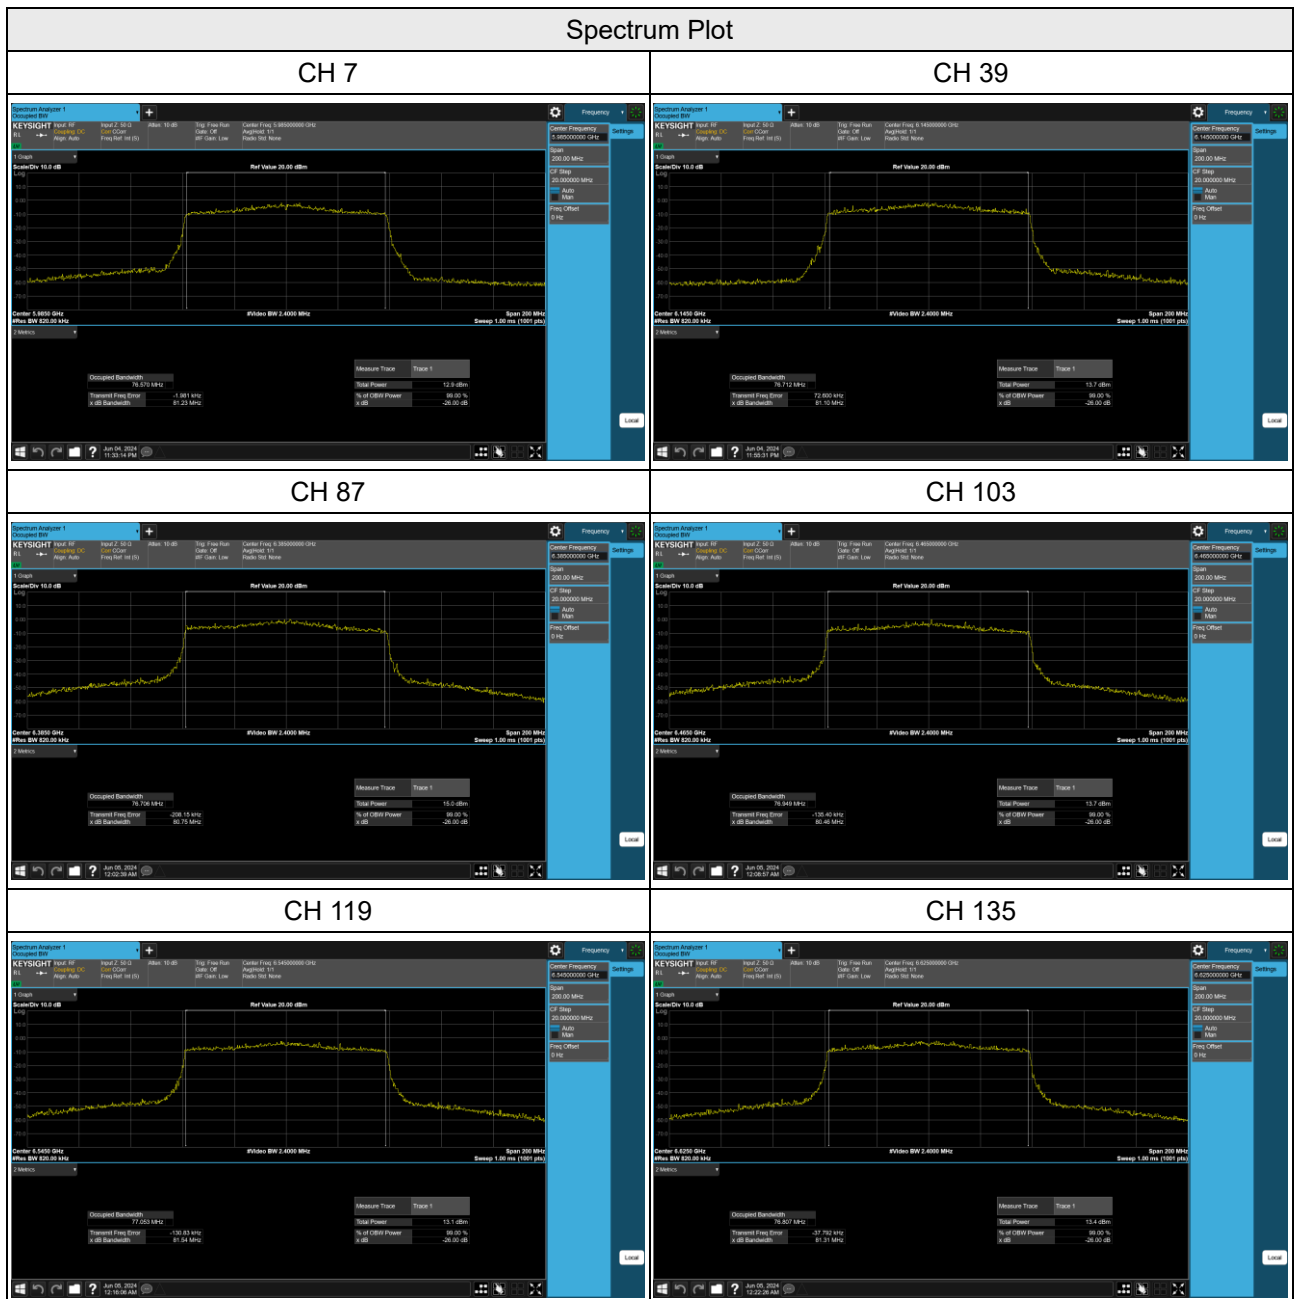

CH 211

CH 227

BUREAU VERITAS

Reference No.: PSU-NQN2412310215RF03

SISO Antenna 9_802.11ax (HE80)

Huarui 7Layers High Technology (Suzhou) Co., Ltd

Tower N, Innovation Center, 88 Zuyi Road, High-tech District, Suzhou City, Anhui Province, China