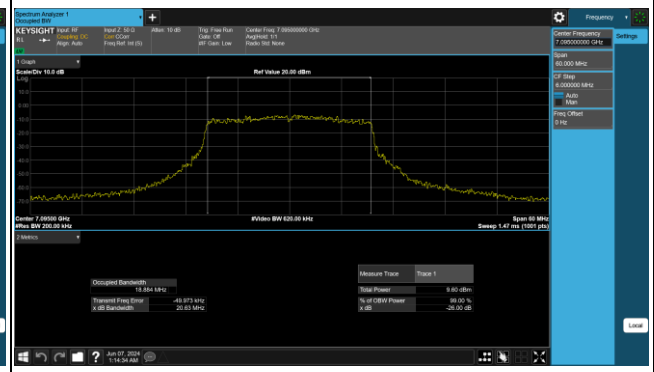

Reference No.: PSU-NQN2412310215RF03

BUREAU VERITAS

CH 229