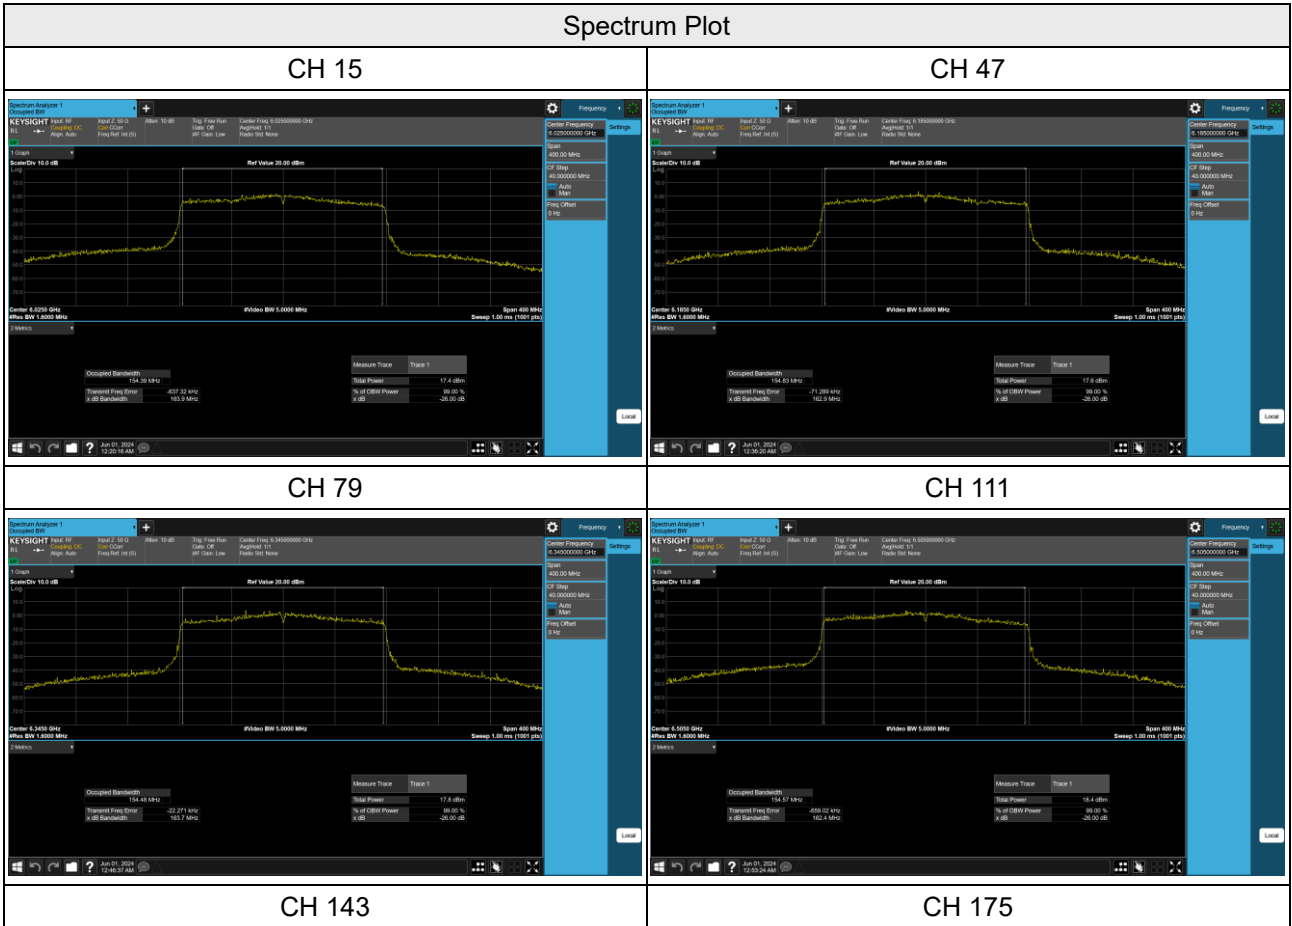

BUREAU VERITAS

BUREAU VERITAS

Reference No.: PSU-NQN2412310215RF03

SISO Antenna 8_802.11ax (HE160)

Reference No.: PSU-NQN2412310215RF03

BUREAU VERITAS

SISO Antenna 9_802.11a

Spectrum Plot