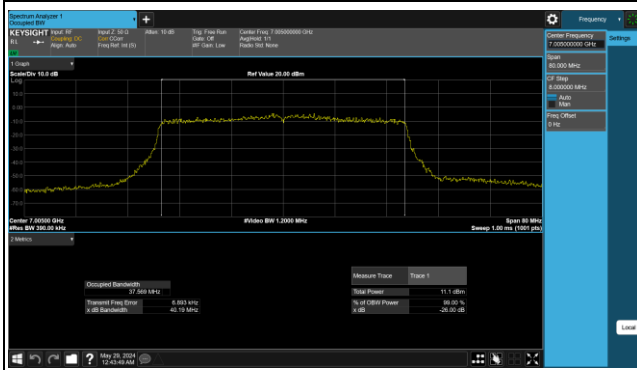

Reference No.: PSU-NQN2412310215RF03

BUREAU VERITAS

CH 179

CH 187

CH 211

CH 227

SISO Antenna 8_802.11ax (HE80)

Spectrum Plot