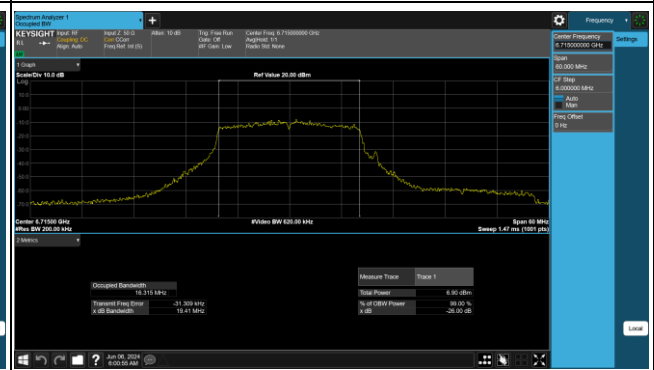

Reference No.: PSU-NQN2412310215RF03

BUREAU VERITAS

CH 153