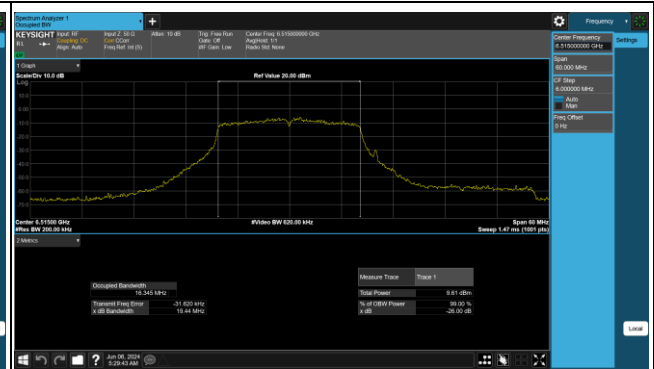

Reference No.: PSU-NQN2412310215RF03

BUREAU VERITAS