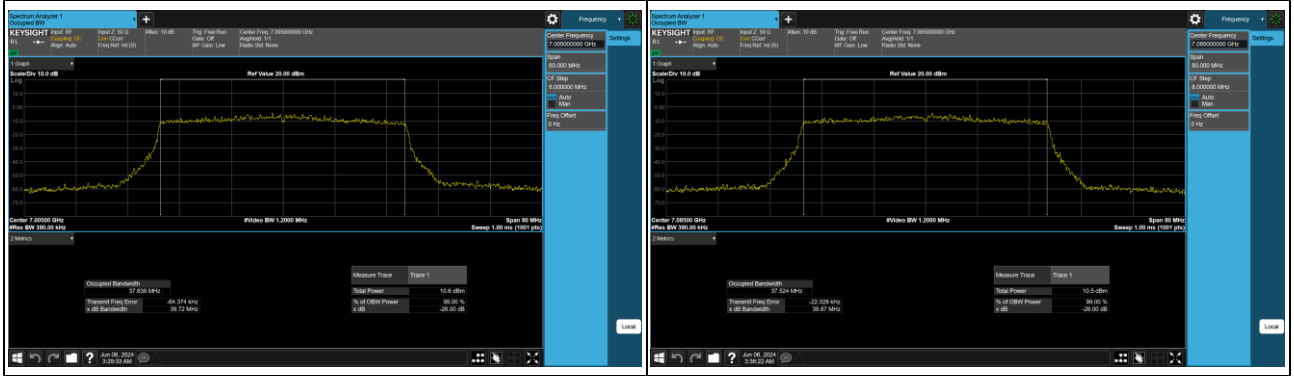

CH 211

CH 227

BUREAU VERITAS

Reference No.: PSU-NQN2412310215RF03

SISO Antenna 9_802.11ax (HE80)

Huarui 7Layers High Technology (Suzhou) Co., Ltd

Tower N, Innovation Center, 88 Zuyi Road, High-tech District, Suzhou City, Anhui Province, China