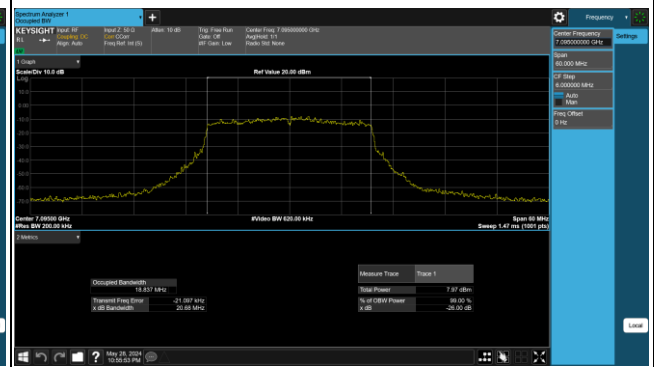

Tower N, Innovation Center, 88 Zuyi Road, High-tech District, Suzhou City, Anhui Province, China

Tel: +86(0557) 368 1008

Reference No.: PSU-NQN2412310215RF03

BUREAU VERITAS

CH 213

CH 229

CH 233

SISO Antenna 8_802.11ax (HE40)