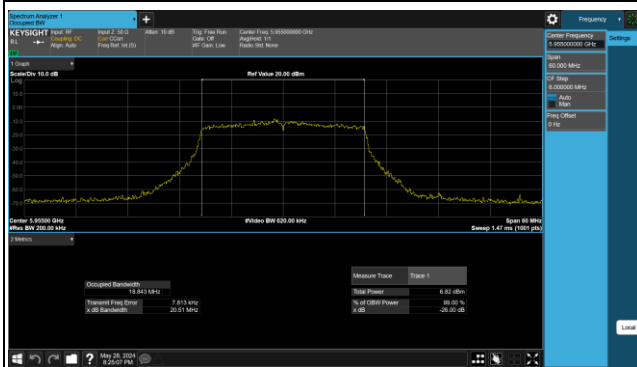

Tower N, Innovation Center, 88 Zuyi Road, High-tech District, Suzhou City, Anhui Province, China

Tel: +86(0557) 368 1008

BUREAU VERITAS

Reference No.: PSU-NQN2412310215RF03

Spectrum Plot

CH 1

CH 45

CH 93