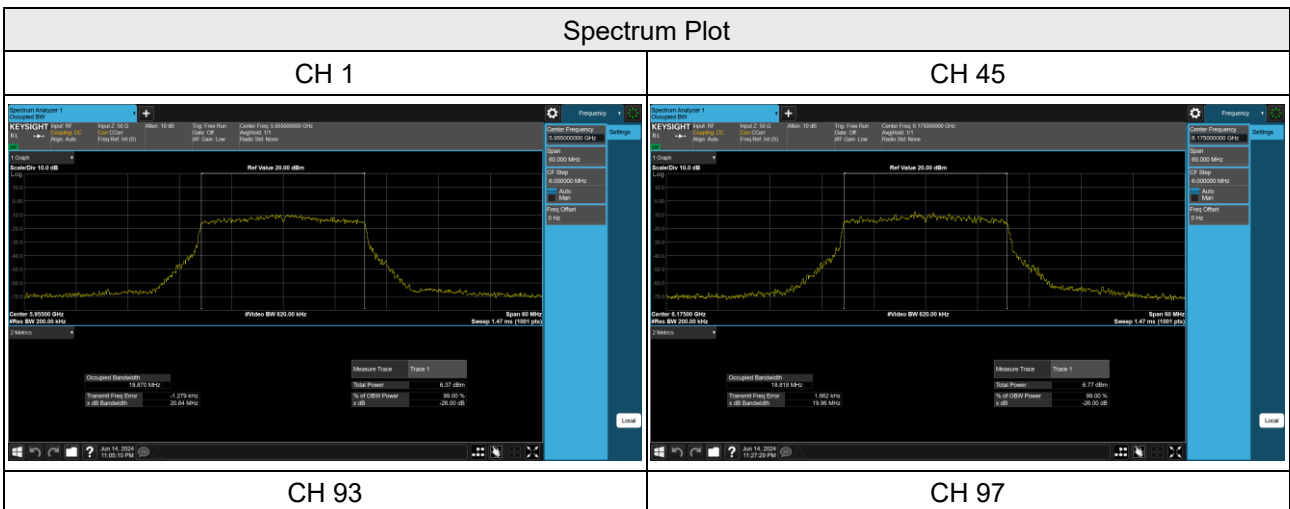

Reference No.: PSU-NQN2412310215RF03

BUREAU VERITAS

CH 233

SISO Antenna 9_802.11ax (HE20)

Spectrum Plot

BUREAU VERITAS

CH 105

CH 113