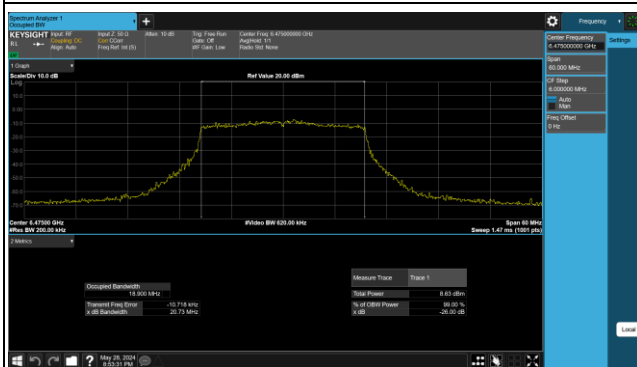

BUREAU VERITAS

Reference No.: PSU-NQN2412310215RF03

Spectrum Plot

CH 105

Huarui 7Layers High Technology (Suzhou) Co., Ltd

Tower N, Innovation Center, 88 Zuyi Road, High-tech District, Suzhou City, Anhui Province, China

Tel: +86(0557) 368 1008