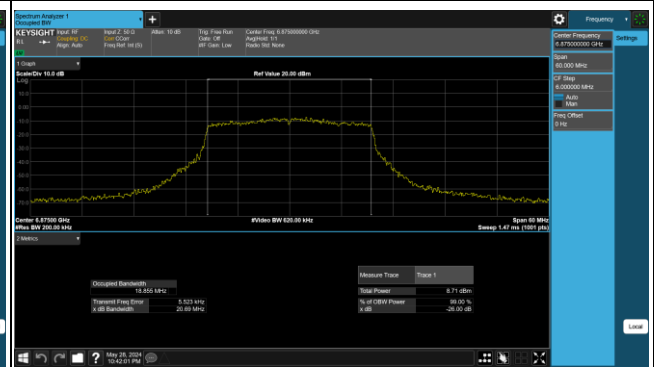

Tower N, Innovation Center, 88 Zuyi Road, High-tech District, Suzhou City, Anhui Province, China

Tel: +86(0557) 368 1008

Reference No.: PSU-NQN2412310215RF03

BUREAU VERITAS

CH 213

CH 229

CH 233

SISO Antenna 8_802.11ax (HE40)