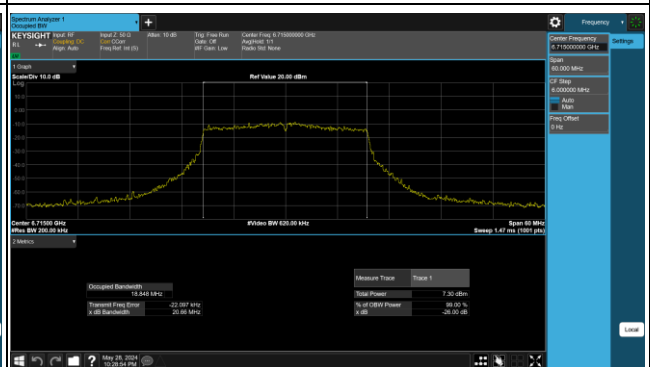

BUREAU VERITAS

Reference No.: PSU-NQN2412310215RF03

Spectrum Plot

CH 153

Huarui 7Layers High Technology (Suzhou) Co., Ltd

Tower N, Innovation Center, 88 Zuyi Road, High-tech District, Suzhou City, Anhui Province, China

Tel: +86(0557) 368 1008