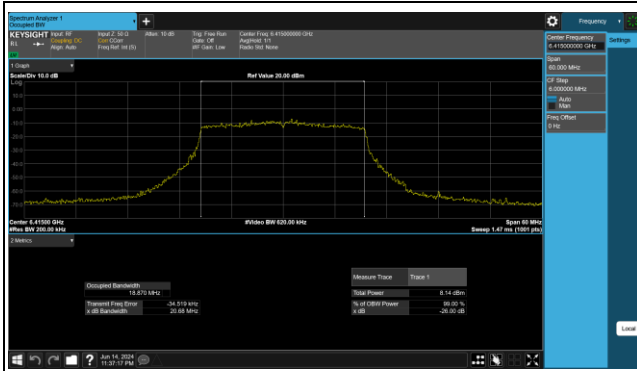

Reference No.: PSU-NQN2412310215RF03

BUREAU VERITAS

CH 233

SISO Antenna 9_802.11ax (HE20)

Spectrum Plot

BUREAU VERITAS

CH 105

CH 113