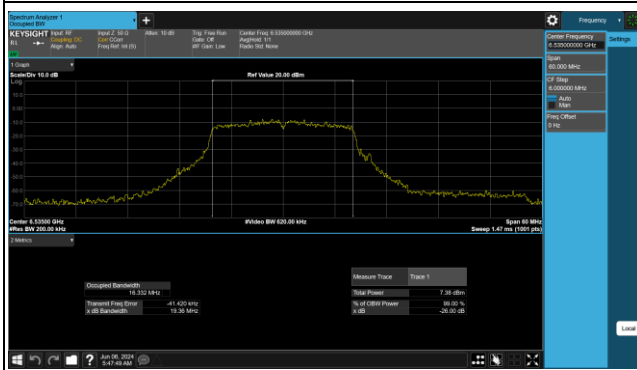

Reference No.: PSU-NQN2412310215RF03

BUREAU VERITAS

CH 117