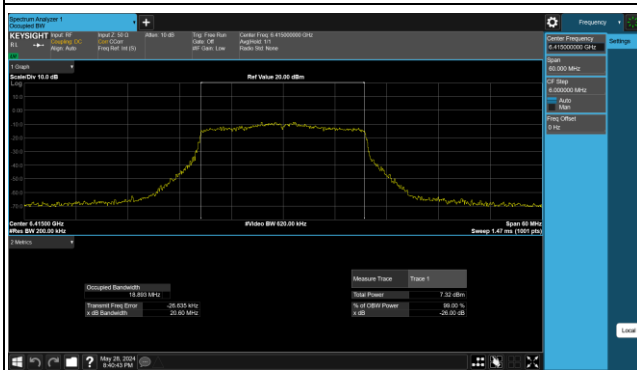

Tower N, Innovation Center, 88 Zuyi Road, High-tech District, Suzhou City, Anhui Province, China

Tel: +86(0557) 368 1008

BUREAU VERITAS

Reference No.: PSU-NQN2412310215RF03

Spectrum Plot

CH 1

CH 45

CH 93