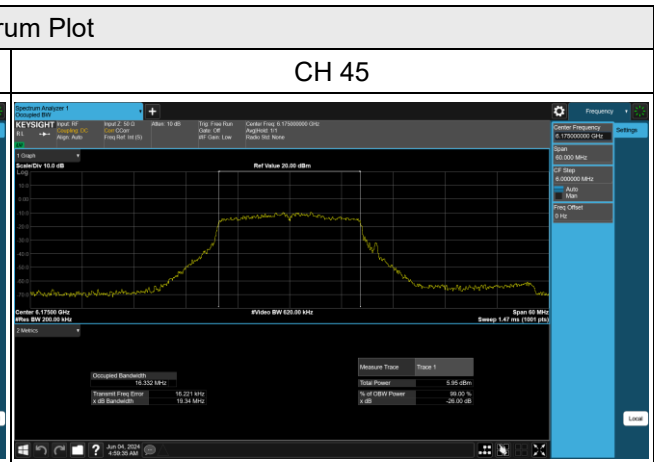

BUREAU VERITAS

BUREAU VERITAS

Reference No.: PSU-NQN2412310215RF03

SISO Antenna 8_802.11ax (HE160)

Reference No.: PSU-NQN2412310215RF03

BUREAU VERITAS

SISO Antenna 9_802.11a

Spectrum Plot