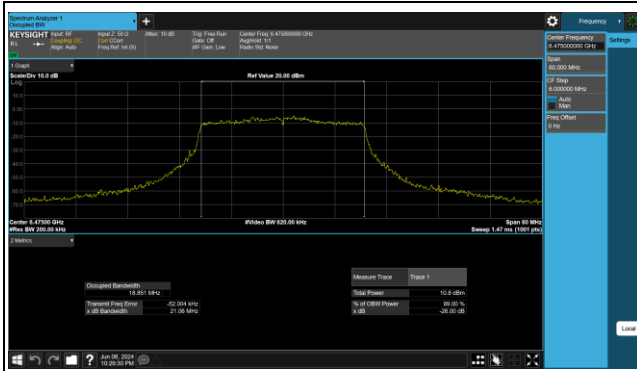

Reference No.: PSU-NQN2412310215RF03

MIMO Antenna 8_802.11ax (HE20)

Reference No.: PSU-NQN2412310215RF03

BUREAU VERITAS

CH 117

CH 153

CH 181

CH 185