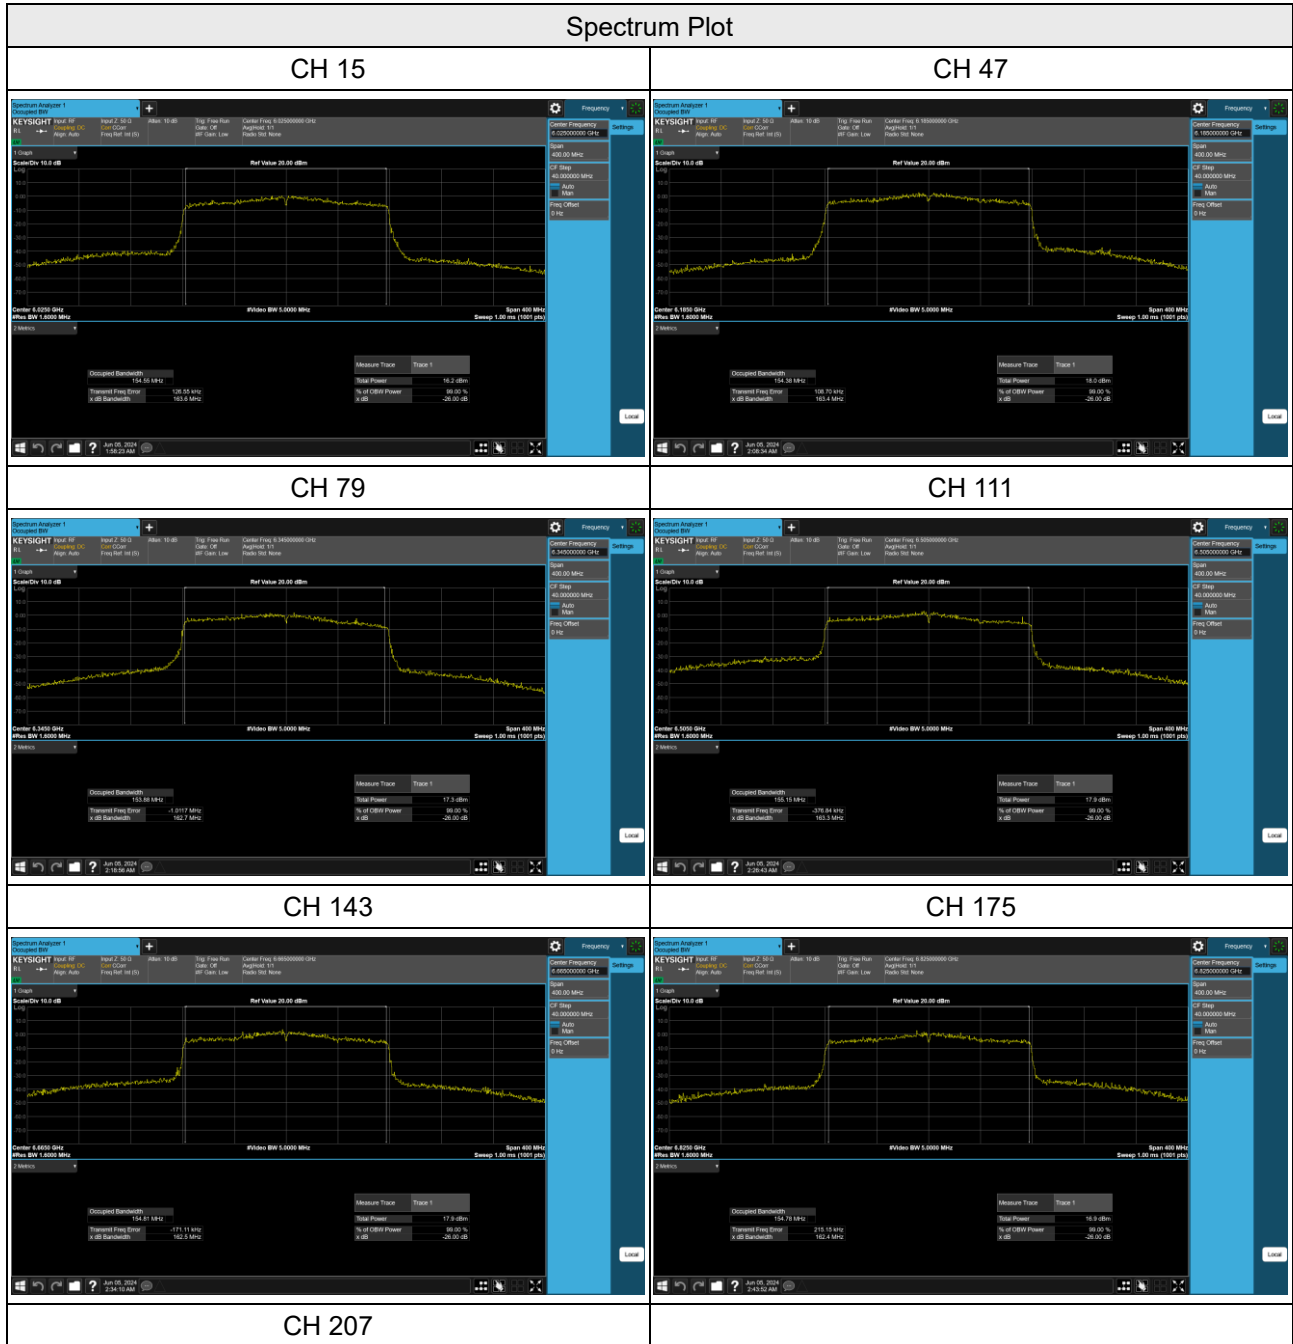

SISO Antenna 9_802.11ax (HE160)