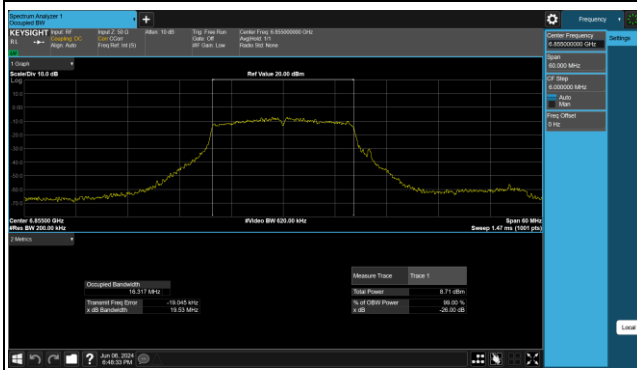

Reference No.: PSU-NQN2412310215RF03

BUREAU VERITAS

CH 181