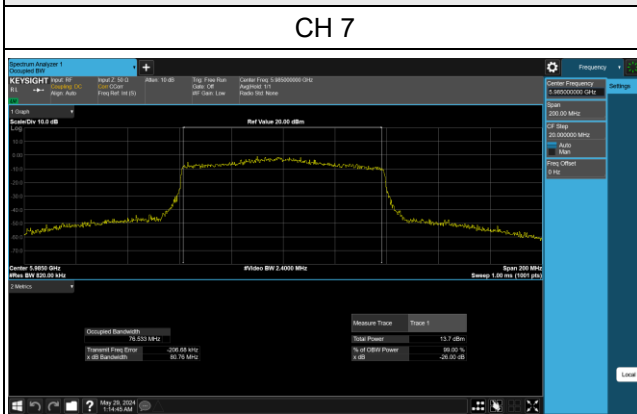

Reference No.: PSU-NQN2412310215RF03

BUREAU VERITAS

CH 179

CH 187

CH 211

CH 227

SISO Antenna 8_802.11ax (HE80)

Spectrum Plot