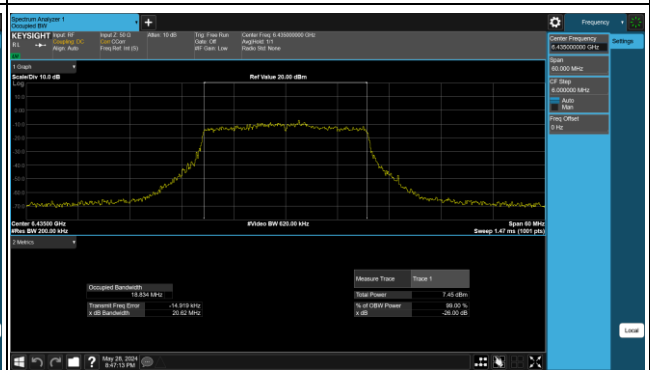

BUREAU VERITAS

Reference No.: PSU-NQN2412310215RF03

Spectrum Plot

CH 97

Huarui 7Layers High Technology (Suzhou) Co., Ltd

Tower N, Innovation Center, 88 Zuyi Road, High-tech District, Suzhou City, Anhui Province, China

Tel: +86(0557) 368 1008