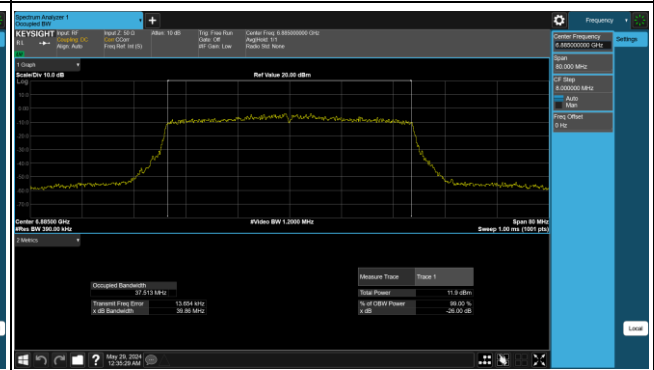

Reference No.: PSU-NQN2412310215RF03

BUREAU VERITAS

CH 179

CH 187

CH 211

CH 227

SISO Antenna 8_802.11ax (HE80)

Spectrum Plot