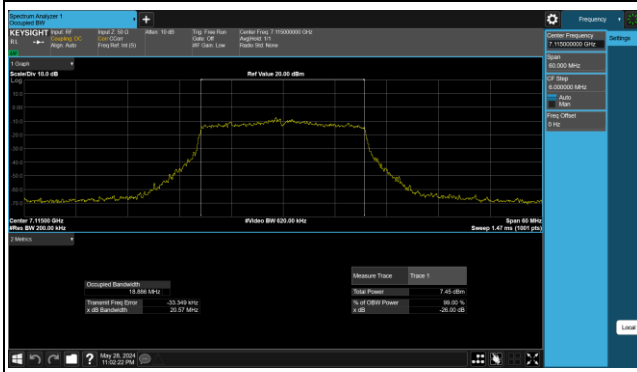

Tower N, Innovation Center, 88 Zuyi Road, High-tech District, Suzhou City, Anhui Province, China

Tel: +86(0557) 368 1008

Reference No.: PSU-NQN2412310215RF03

BUREAU VERITAS

CH 213

CH 229

CH 233

SISO Antenna 8_802.11ax (HE40)