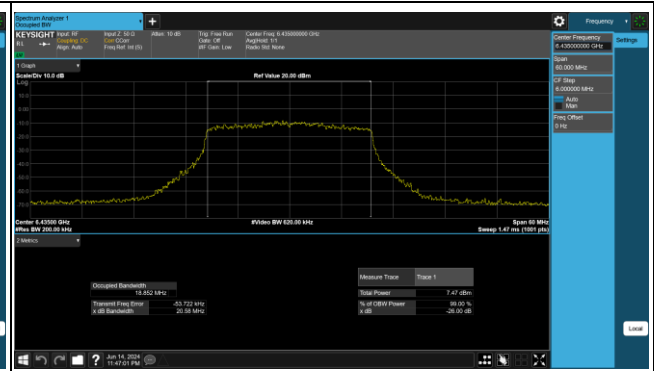

Reference No.: PSU-NQN2412310215RF03

BUREAU VERITAS

CH 233

SISO Antenna 9_802.11ax (HE20)

Spectrum Plot

BUREAU VERITAS

CH 105

CH 113