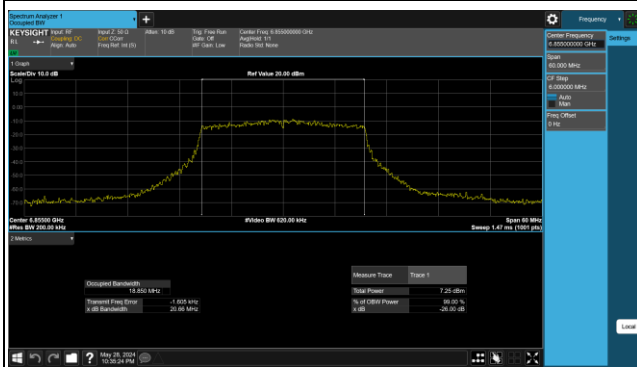

Tower N, Innovation Center, 88 Zuyi Road, High-tech District, Suzhou City, Anhui Province, China

Tel: +86(0557) 368 1008

Reference No.: PSU-NQN2412310215RF03

BUREAU VERITAS

CH 213

CH 229

CH 233

SISO Antenna 8_802.11ax (HE40)