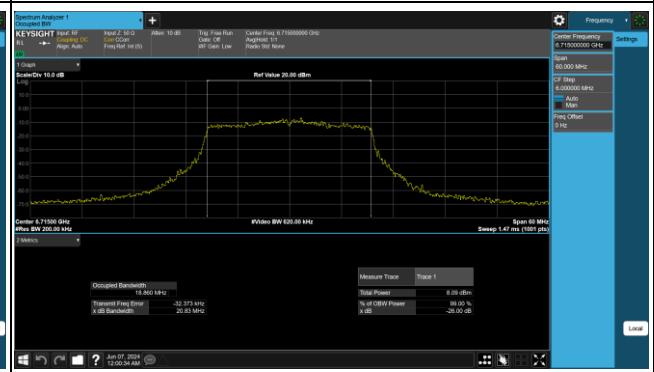

Reference No.: PSU-NQN2412310215RF03

MIMO Antenna 8_802.11ax (HE20)

Reference No.: PSU-NQN2412310215RF03

BUREAU VERITAS

CH 117

CH 153

CH 181

CH 185