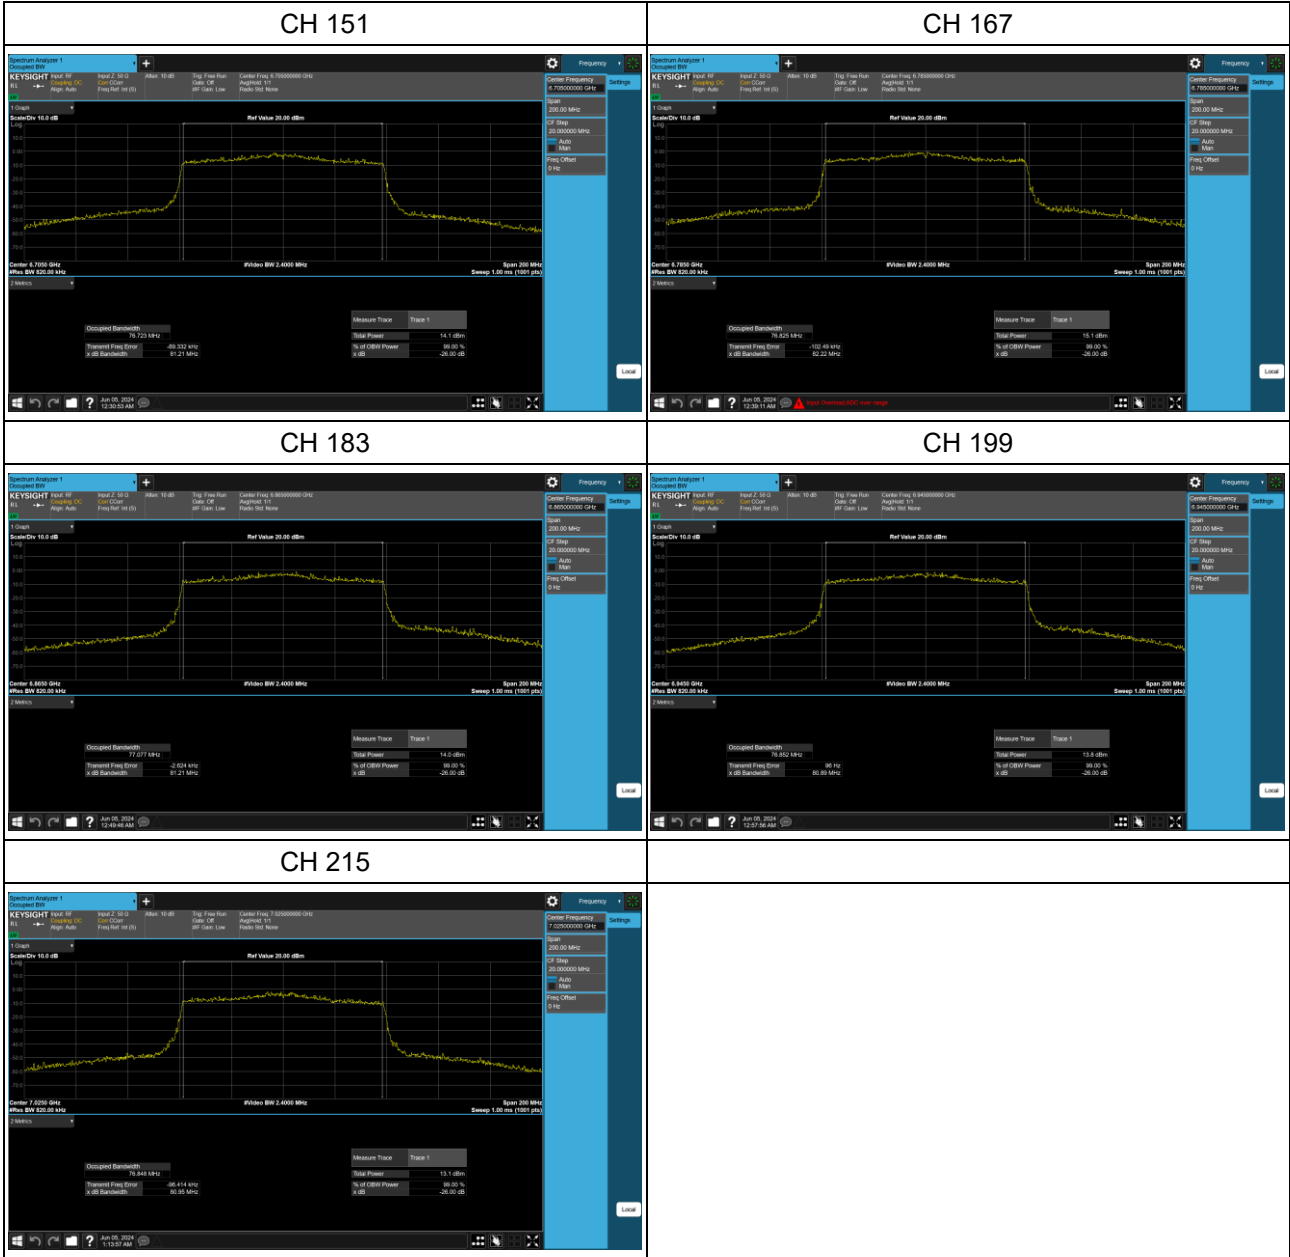

BUREAU VERITAS