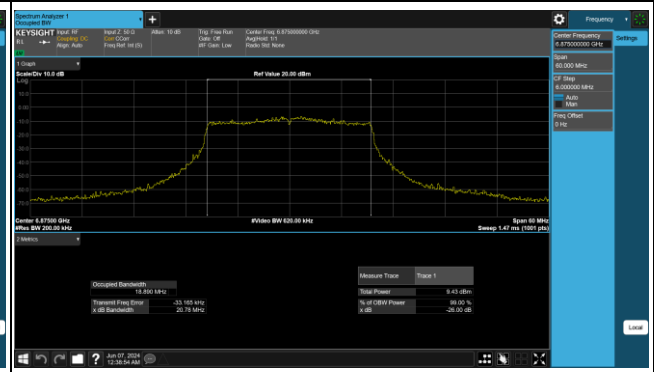

Reference No.: PSU-NQN2412310215RF03

BUREAU VERITAS

CH 185