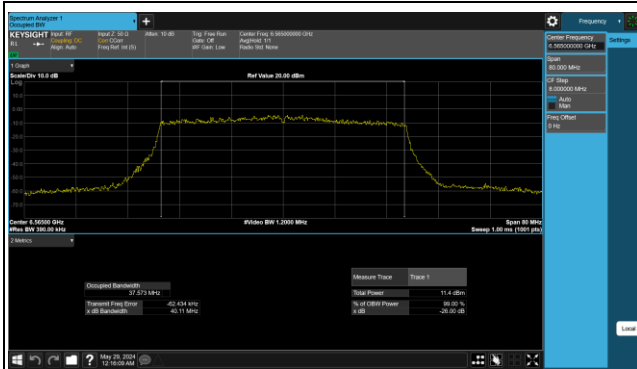

Reference No.: PSU-NQN2412310215RF03

BUREAU VERITAS