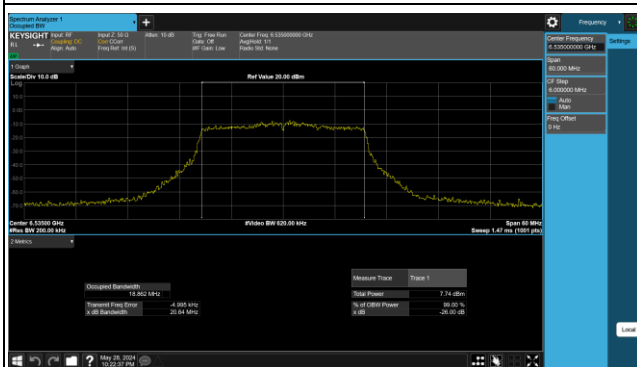

BUREAU VERITAS

Reference No.: PSU-NQN2412310215RF03

Spectrum Plot

CH 117

Huarui 7Layers High Technology (Suzhou) Co., Ltd

Tower N, Innovation Center, 88 Zuyi Road, High-tech District, Suzhou City, Anhui Province, China

Tel: +86(0557) 368 1008