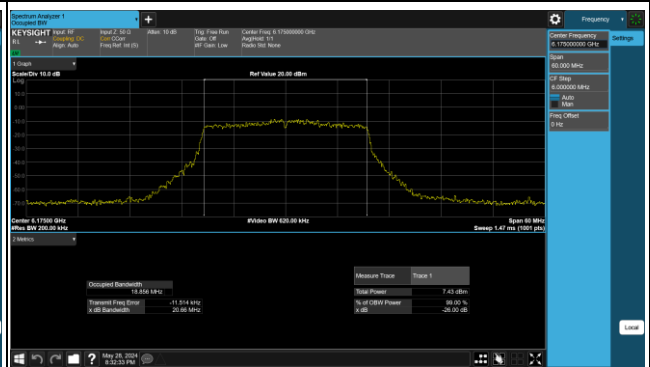

Tower N, Innovation Center, 88 Zuyi Road, High-tech District, Suzhou City, Anhui Province, China

Tel: +86(0557) 368 1008

BUREAU VERITAS

Reference No.: PSU-NQN2412310215RF03

Spectrum Plot

CH 1

CH 45

CH 93