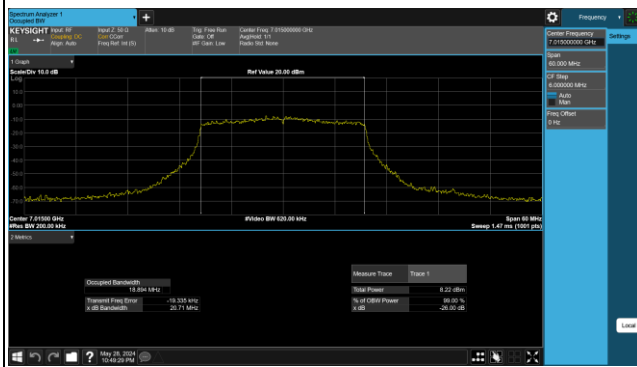

Tower N, Innovation Center, 88 Zuyi Road, High-tech District, Suzhou City, Anhui Province, China

Tel: +86(0557) 368 1008

Reference No.: PSU-NQN2412310215RF03

BUREAU VERITAS

CH 213

CH 229

CH 233

SISO Antenna 8_802.11ax (HE40)