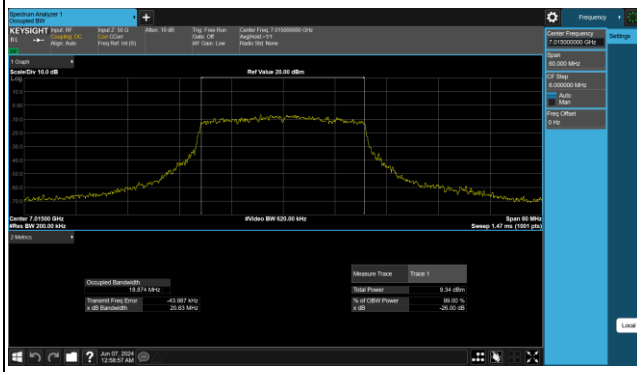

Reference No.: PSU-NQN2412310215RF03

BUREAU VERITAS

CH 213