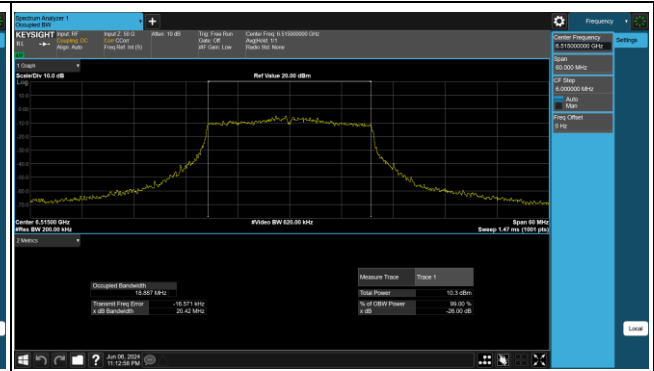

Reference No.: PSU-NQN2412310215RF03

MIMO Antenna 8_802.11ax (HE20)

Reference No.: PSU-NQN2412310215RF03

BUREAU VERITAS

CH 117

CH 153

CH 181

CH 185