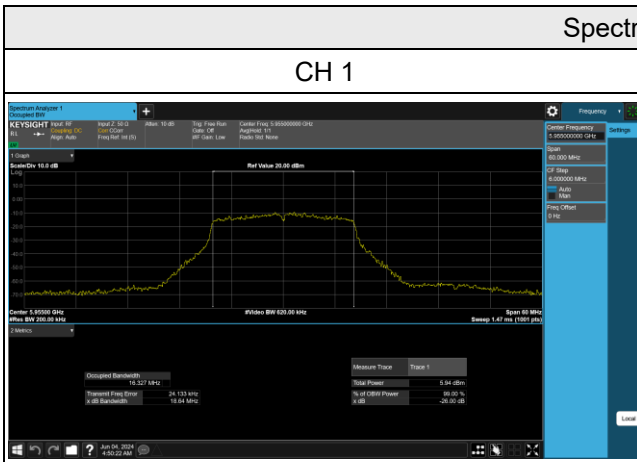

BUREAU VERITAS

BUREAU VERITAS

Reference No.: PSU-NQN2412310215RF03

SISO Antenna 8_802.11ax (HE160)

Reference No.: PSU-NQN2412310215RF03

BUREAU VERITAS

SISO Antenna 9_802.11a

Spectrum Plot