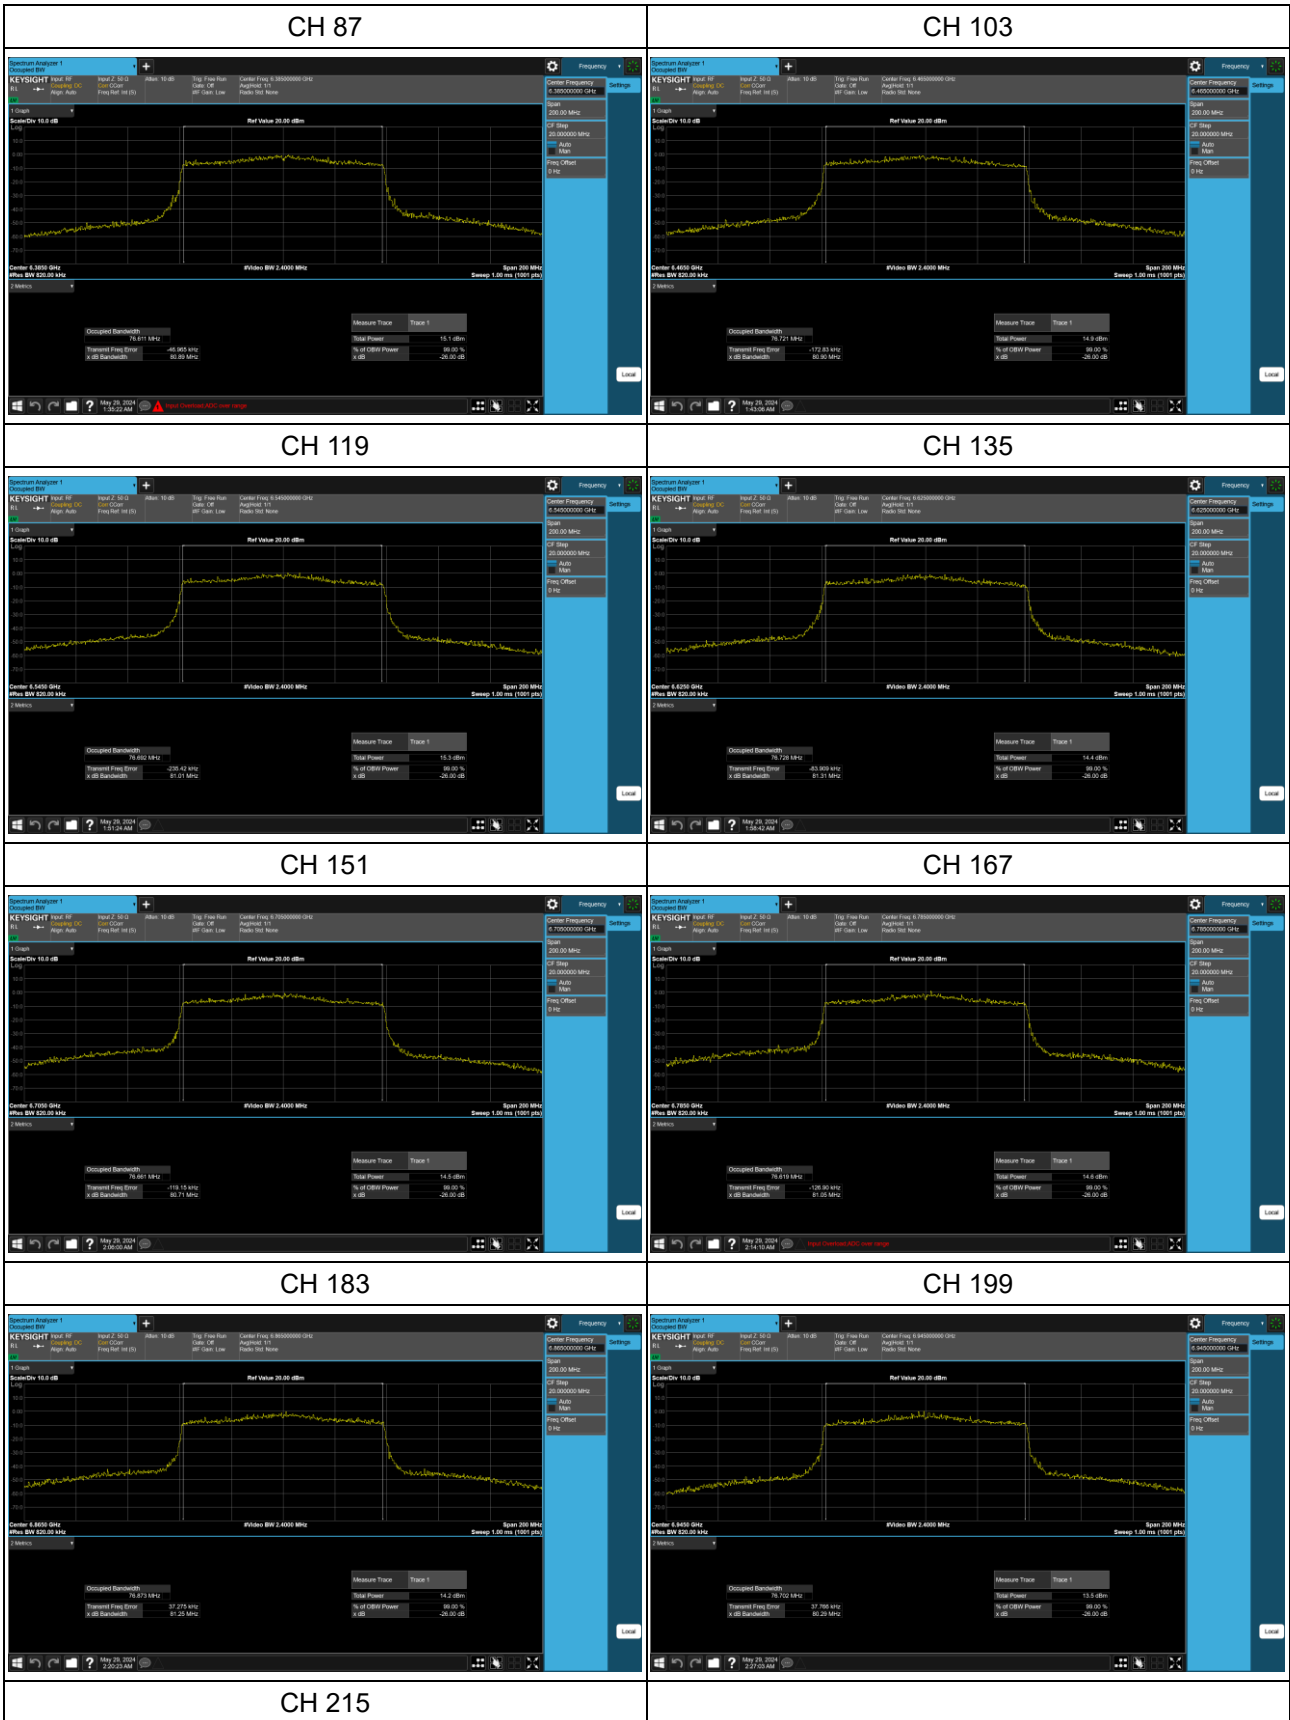

Reference No.: PSU-NQN2412310215RF03

BUREAU VERITAS