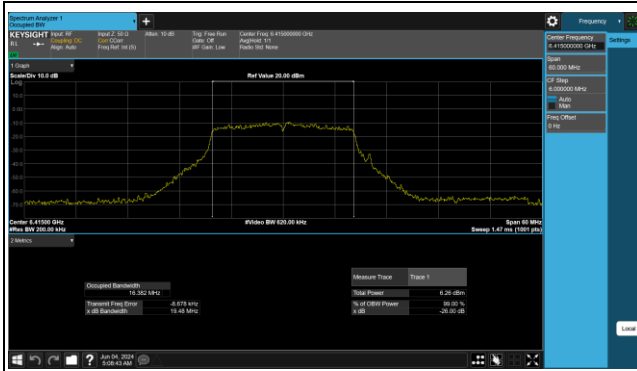

BUREAU VERITAS

BUREAU VERITAS

Reference No.: PSU-NQN2412310215RF03

SISO Antenna 8_802.11ax (HE160)

Reference No.: PSU-NQN2412310215RF03

BUREAU VERITAS

SISO Antenna 9_802.11a

Spectrum Plot