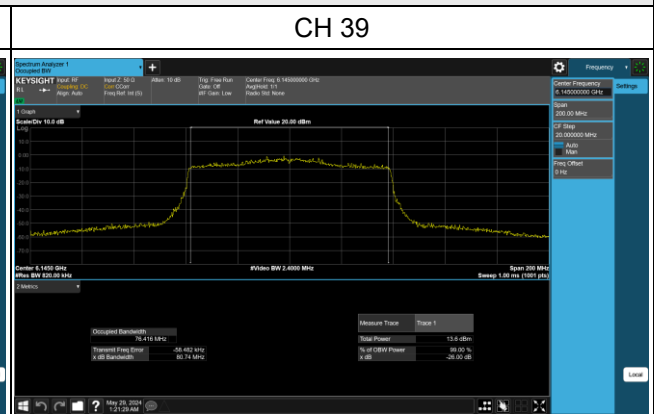

CH 39

Huarui 7Layers High Technology (Suzhou) Co., Ltd

Tower N, Innovation Center, 88 Zuyi Road, High-tech District, Suzhou City, Anhui Province, China

Tel: +86(0557) 368 1008