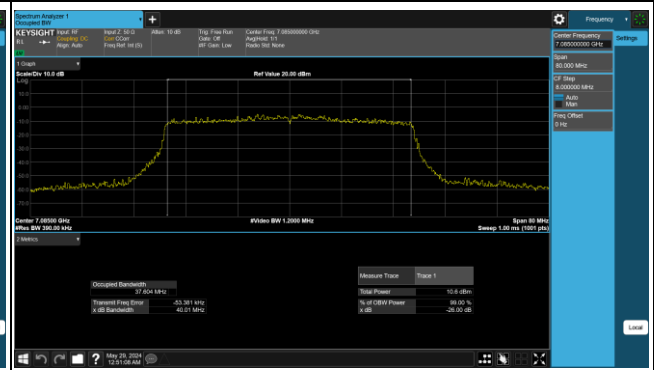

Reference No.: PSU-NQN2412310215RF03

BUREAU VERITAS

CH 179

CH 187

CH 211

CH 227

SISO Antenna 8_802.11ax (HE80)

Spectrum Plot