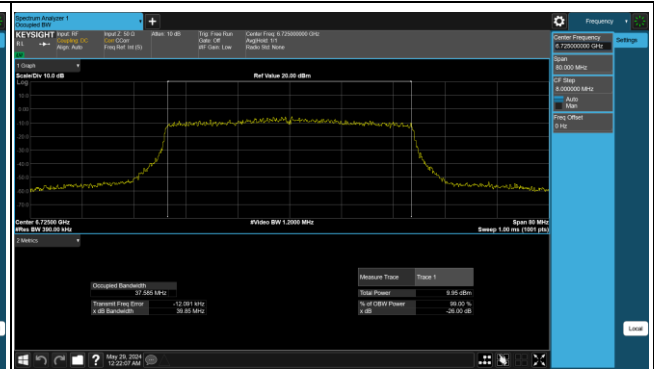

Reference No.: PSU-NQN2412310215RF03

BUREAU VERITAS

SISO Antenna 8_802.11ax (HE80)

Spectrum Plot

Huarui 7Layers High Technology (Suzhou) Co., Ltd

Tower N, Innovation Center, 88 Zuyi Road, High-tech District, Suzhou City, Anhui Province, China

Tel: +86(0557) 368 1008