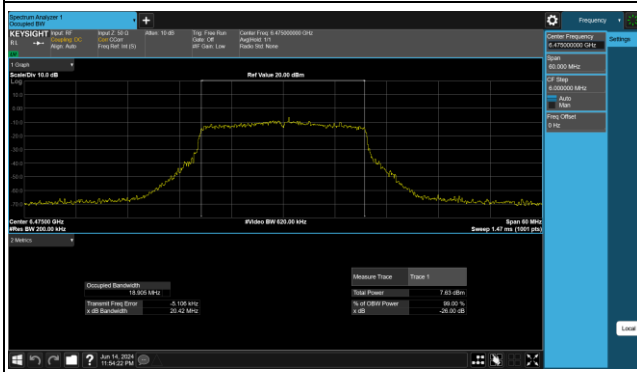

Reference No.: PSU-NQN2412310215RF03

BUREAU VERITAS

CH 233

SISO Antenna 9_802.11ax (HE20)

Spectrum Plot

BUREAU VERITAS

CH 105

CH 113