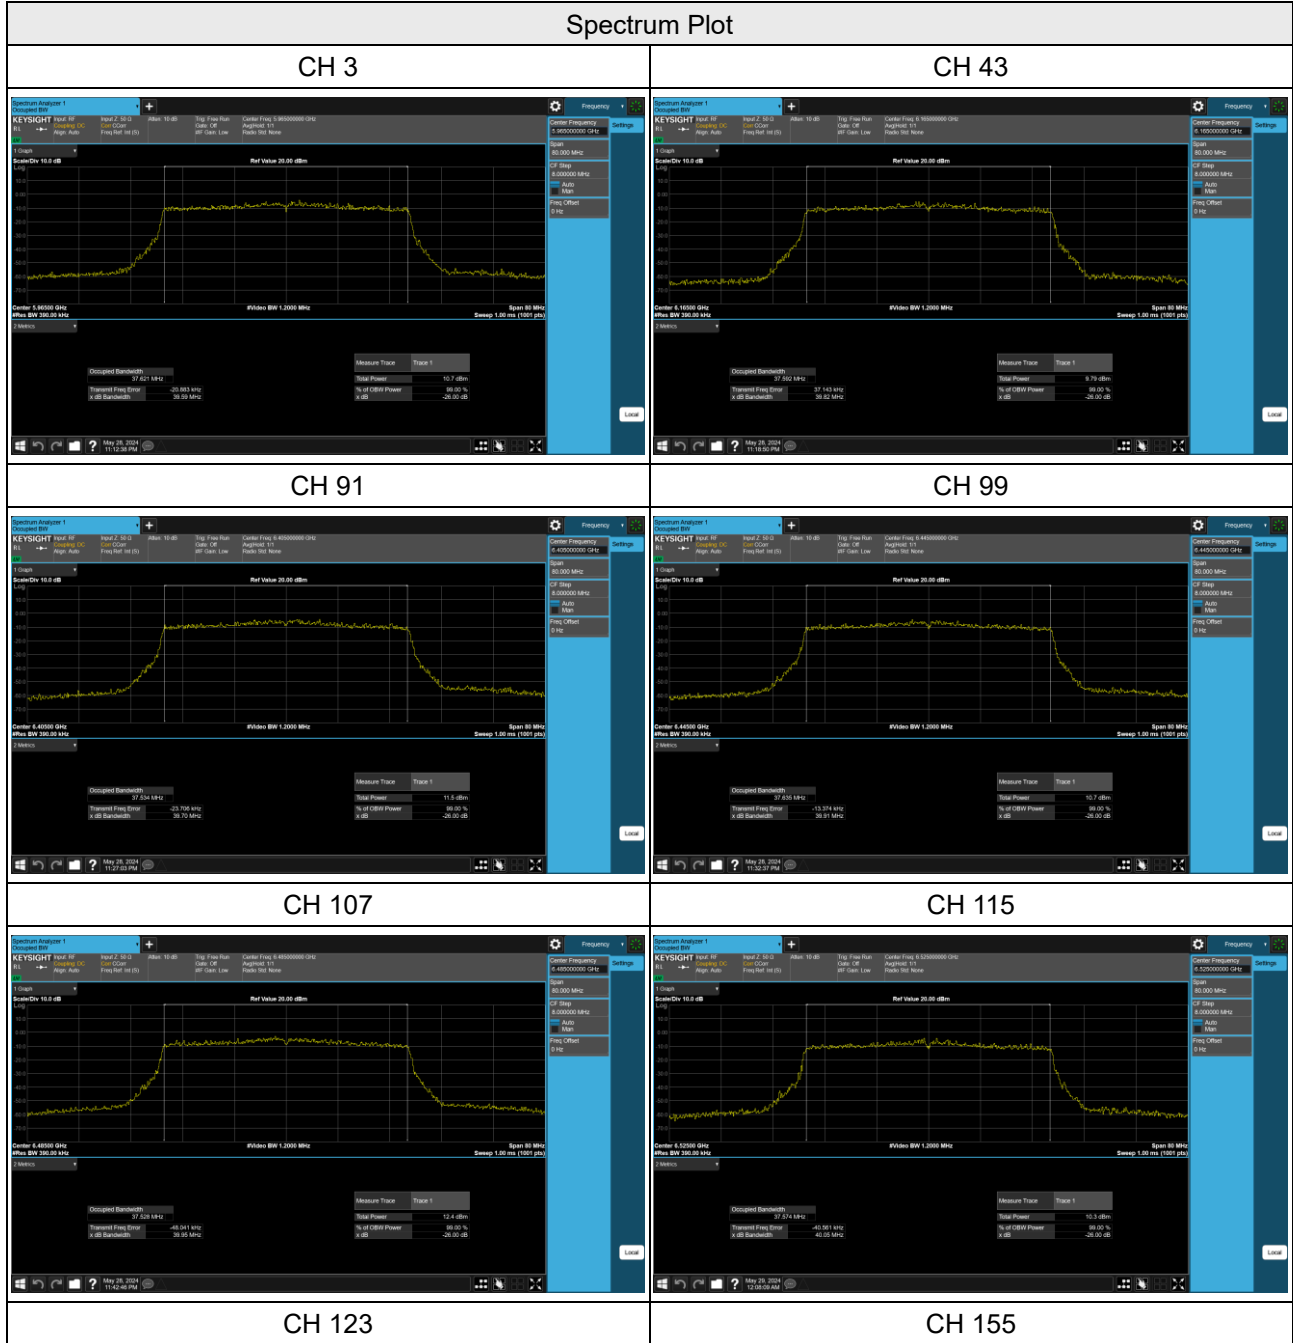

Reference No.: PSU-NQN2412310215RF03

BUREAU VERITAS

CH 179

CH 187

CH 211

CH 227

SISO Antenna 8_802.11ax (HE80)

Spectrum Plot