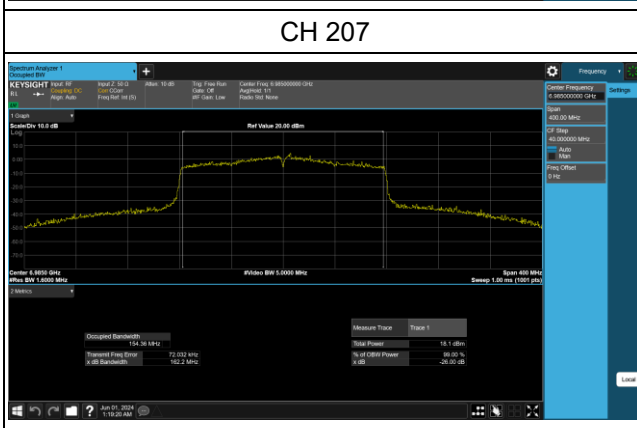

BUREAU VERITAS

BUREAU VERITAS

Reference No.: PSU-NQN2412310215RF03

SISO Antenna 8_802.11ax (HE160)

Reference No.: PSU-NQN2412310215RF03

BUREAU VERITAS

SISO Antenna 9_802.11a

Spectrum Plot