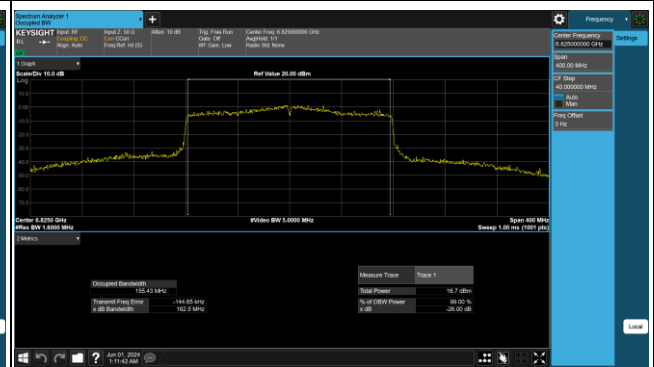

BUREAU VERITAS

BUREAU VERITAS

Reference No.: PSU-NQN2412310215RF03

SISO Antenna 8_802.11ax (HE160)

Reference No.: PSU-NQN2412310215RF03

BUREAU VERITAS

SISO Antenna 9_802.11a

Spectrum Plot