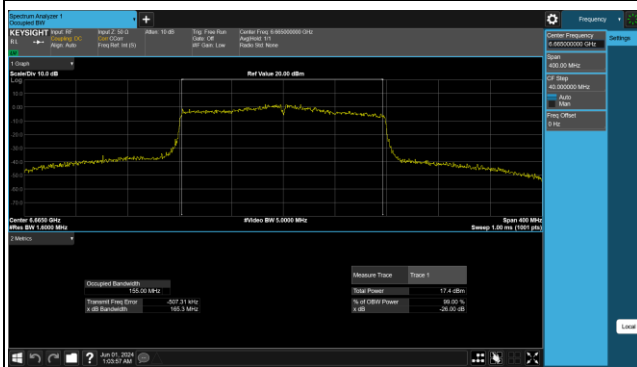

BUREAU VERITAS

BUREAU VERITAS

Reference No.: PSU-NQN2412310215RF03

SISO Antenna 8_802.11ax (HE160)

Reference No.: PSU-NQN2412310215RF03

BUREAU VERITAS

SISO Antenna 9_802.11a

Spectrum Plot