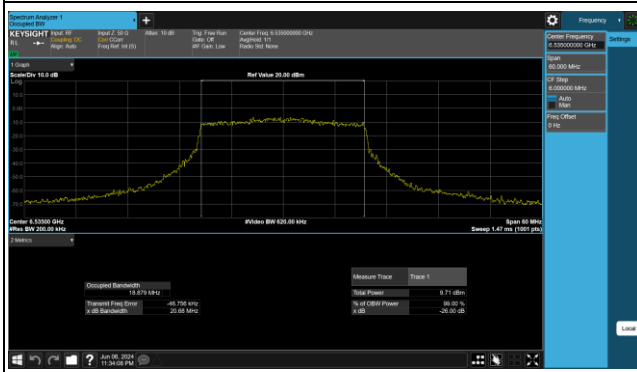

Reference No.: PSU-NQN2412310215RF03

MIMO Antenna 8_802.11ax (HE20)

Reference No.: PSU-NQN2412310215RF03

BUREAU VERITAS

CH 117

CH 153

CH 181

CH 185