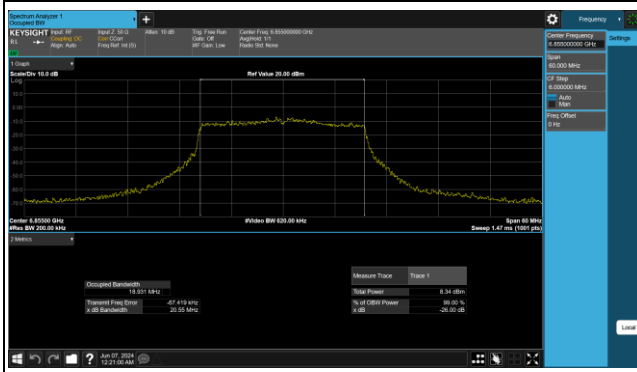

Reference No.: PSU-NQN2412310215RF03

MIMO Antenna 8_802.11ax (HE20)

Reference No.: PSU-NQN2412310215RF03

BUREAU VERITAS

CH 117

CH 153

CH 181

CH 185