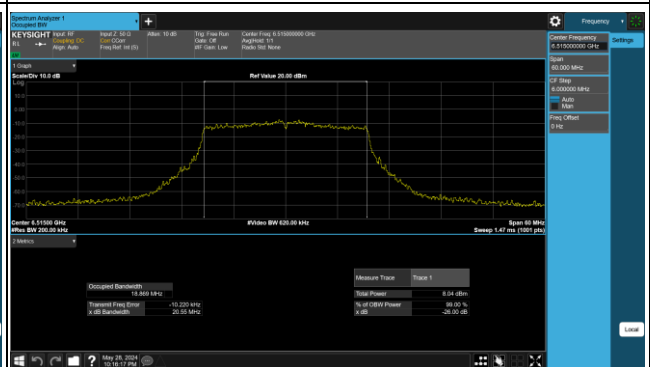

BUREAU VERITAS

Reference No.: PSU-NQN2412310215RF03

Spectrum Plot

CH 113

Huarui 7Layers High Technology (Suzhou) Co., Ltd

Tower N, Innovation Center, 88 Zuyi Road, High-tech District, Suzhou City, Anhui Province, China

Tel: +86(0557) 368 1008