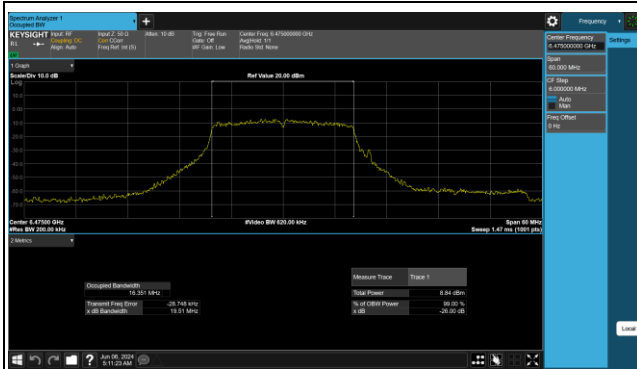

Tel: +86(0557) 368 1008

BUREAU VERITAS

SISO Antenna 9_802.11ax (HE160)

BUREAU VERITAS

Reference No.: PSU-NQN2412310215RF03

MIMO Antenna 8_802.11a

Reference No.: PSU-NQN2412310215RF03

BUREAU VERITAS