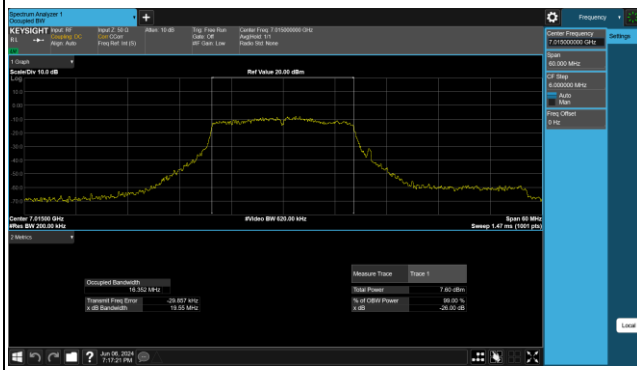

CH 213

CH 233