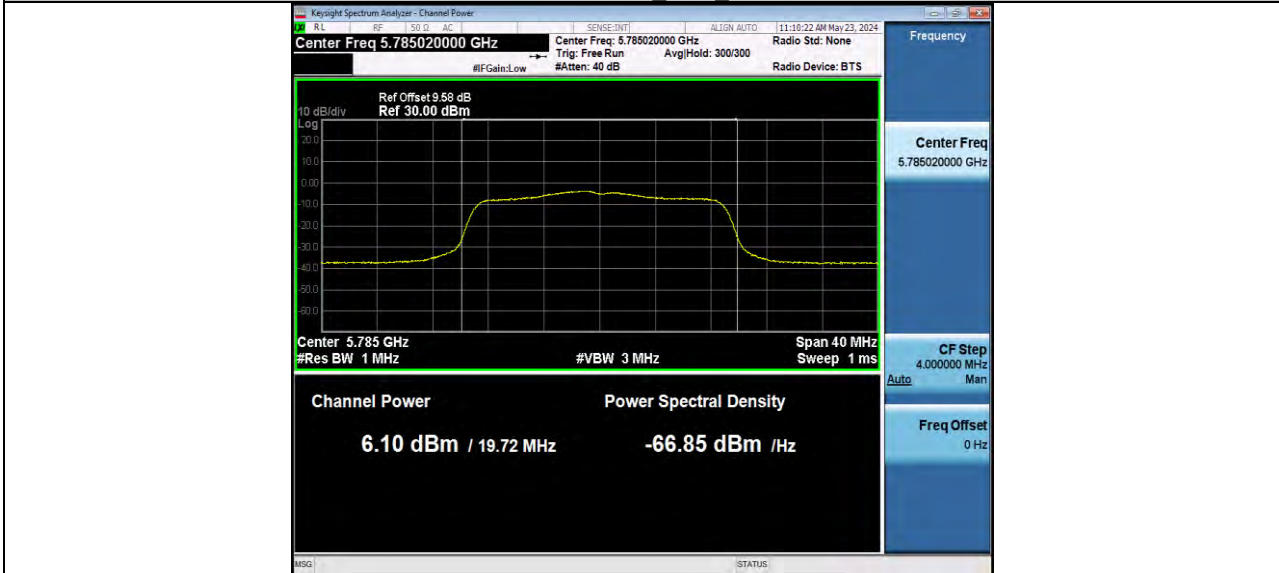

11AC20MIMO Ant2 5745

11AC20MIMO Ant1 5785

BUREAU
VERITAS

Reference No.: W7L-P24040002RF02

11AC20MIMO Ant2 5785

11AC20MIMO Ant1 5825

BUREAU VERITAS

Reference No.: W7L-P24040002RF02