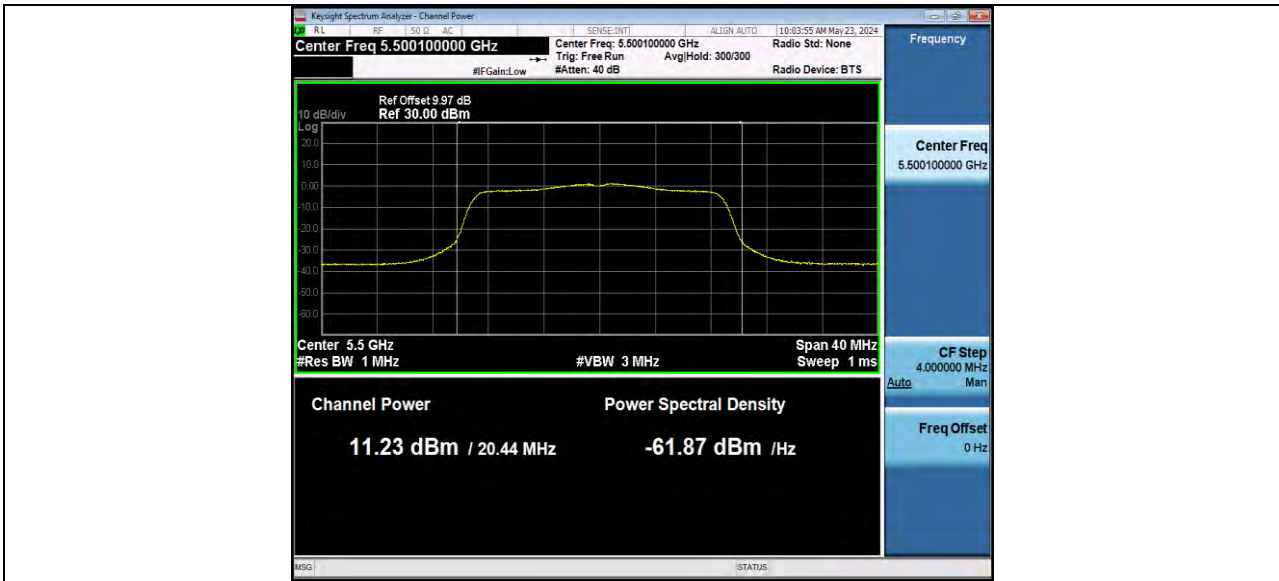

11AC20MIMO Ant2 5300

11AC20MIMO Ant1 5320

BUREAU VERITAS

Reference No.: W7L-P24040002RF02

11AC20MIMO Ant2 5320

11AC20MIMO Ant1 5500

BUREAU VERITAS

Reference No.: W7L-P24040002RF02