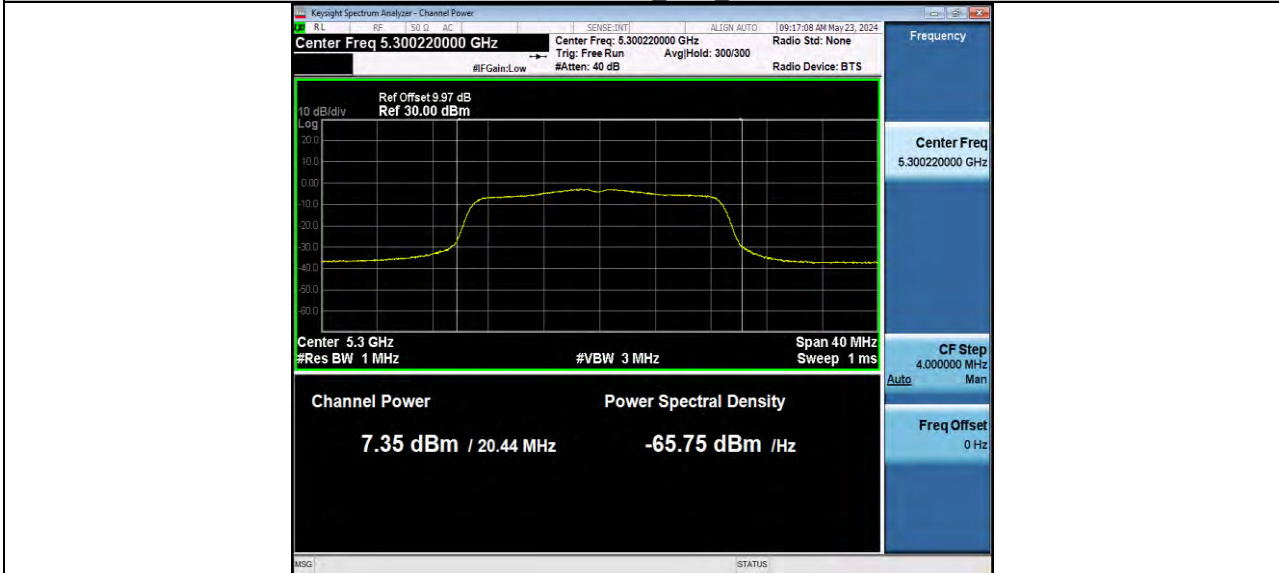

11AC20MIMO Ant1 5320