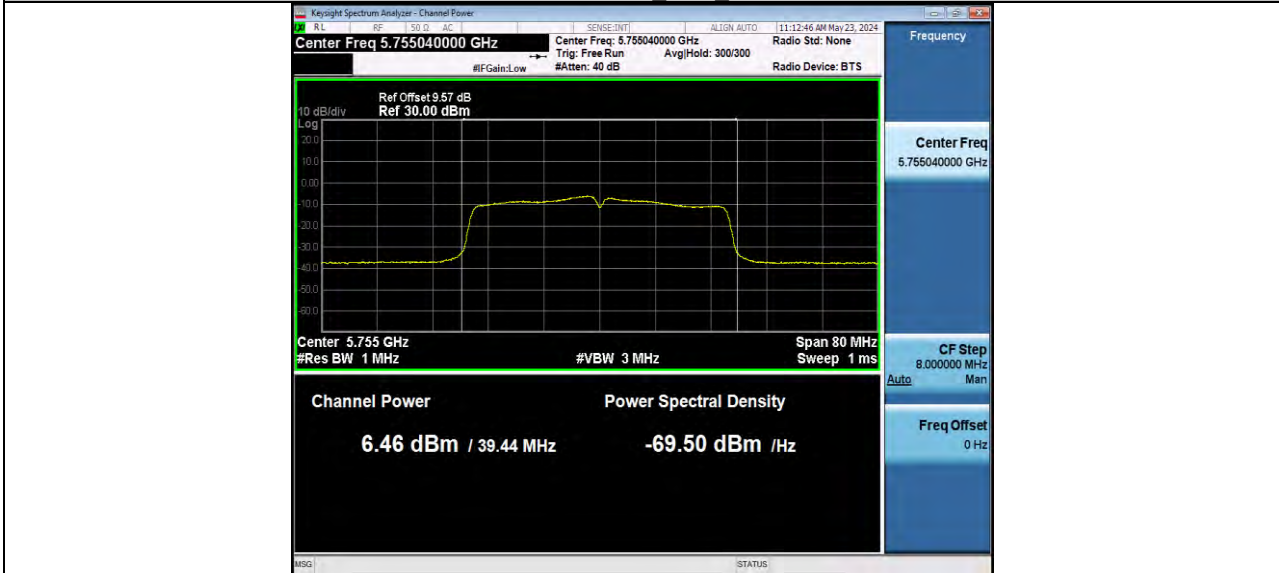

11AC40MIMO Ant2 5710 UNII-3

11AC40MIMO Ant1 5755

BUREAU VERITAS

Reference No.: W7L-P24040002RF02

11AC40MIMO Ant2 5755

11AC40MIMO Ant1 5795

BUREAU VERITAS

Reference No.: W7L-P24040002RF02