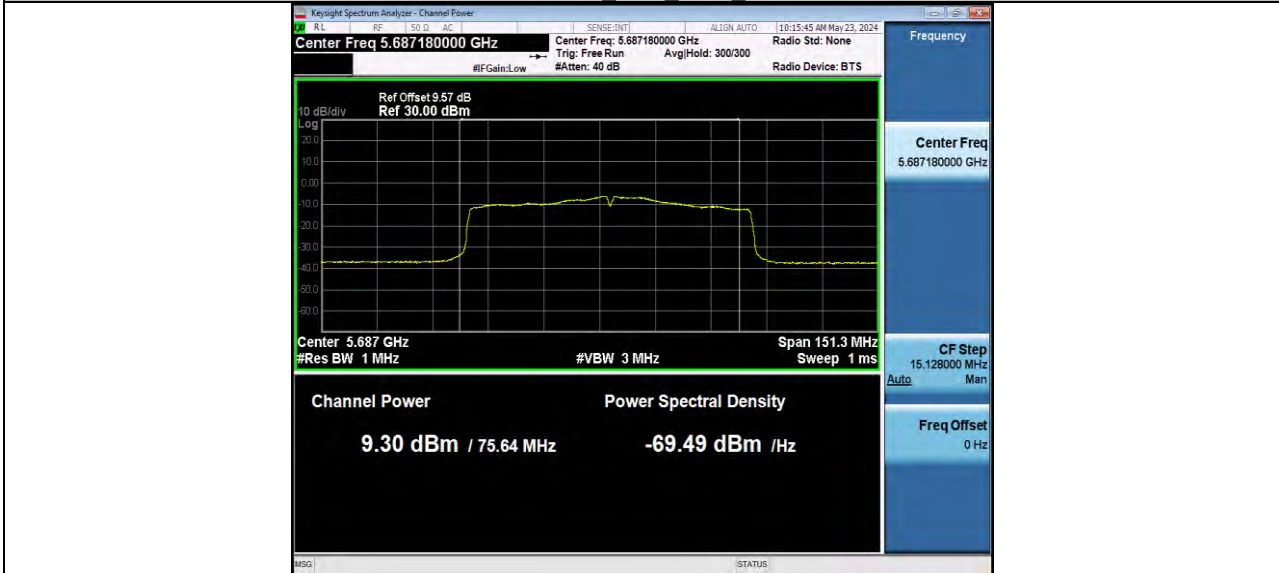

11AC80MIMO Ant1 5690 UNII-3