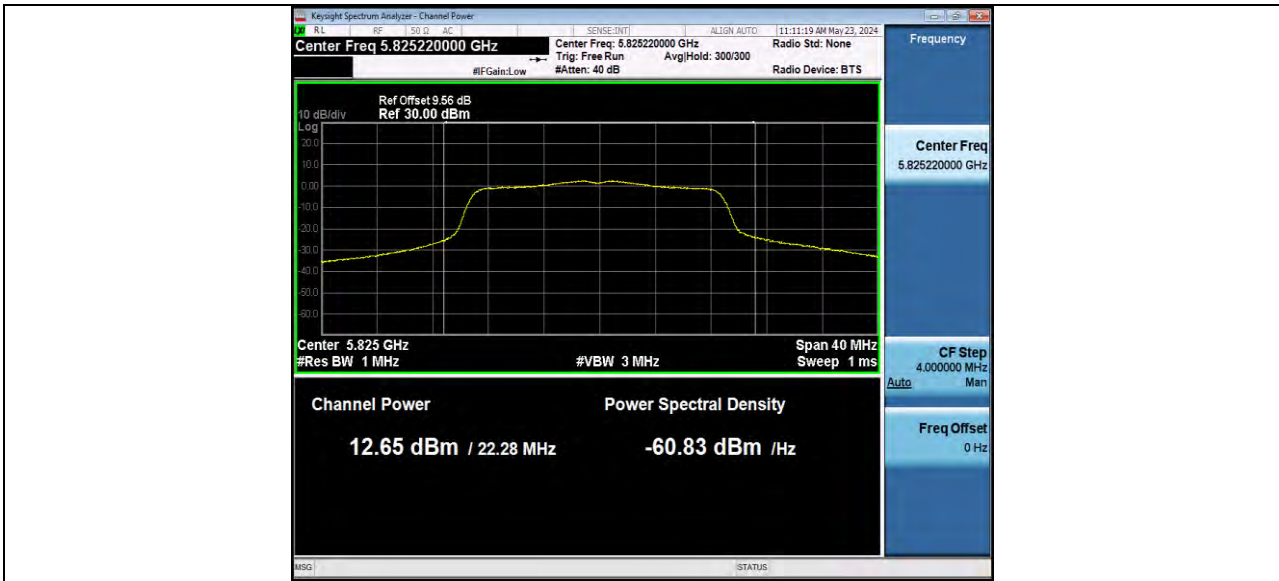

11AC20MIMO Ant2 5745

11AC20MIMO Ant1 5785

BUREAU
VERITAS

Reference No.: W7L-P24040002RF02

11AC20MIMO Ant2 5785

11AC20MIMO Ant1 5825

BUREAU VERITAS

Reference No.: W7L-P24040002RF02