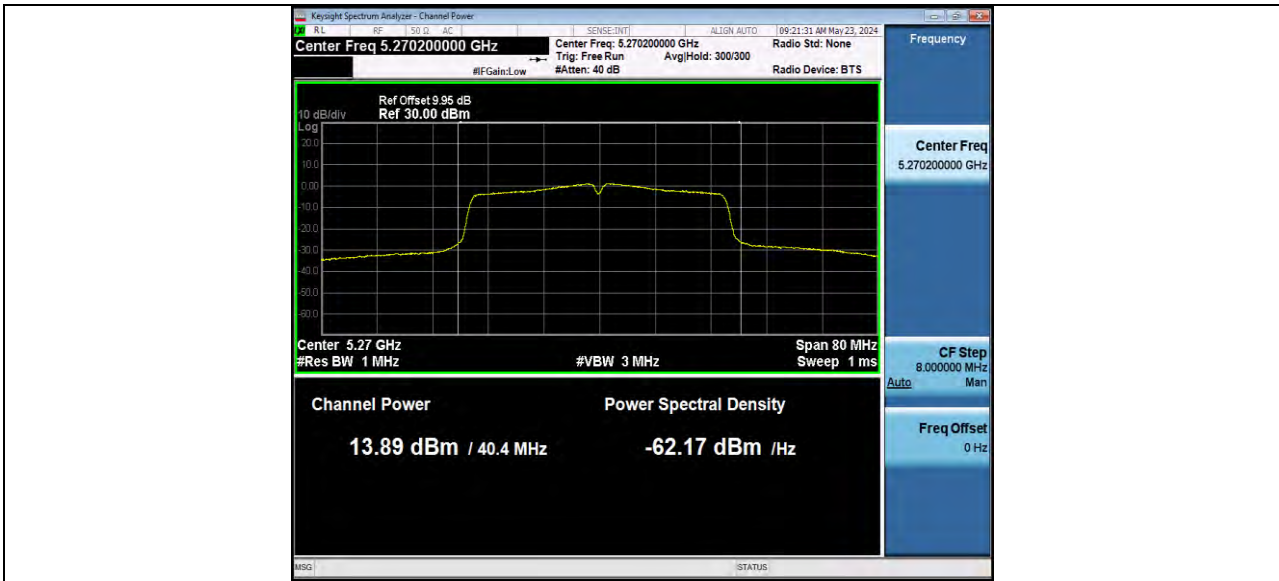

11AC40MIMO Ant2 5230

11AC40MIMO Ant1 5270

BUREAU VERITAS

Reference No.: W7L-P24040002RF02

11AC40MIMO Ant2 5270

11AC40MIMO Ant1 5310

BUREAU
VERITAS

Reference No.: W7L-P24040002RF02