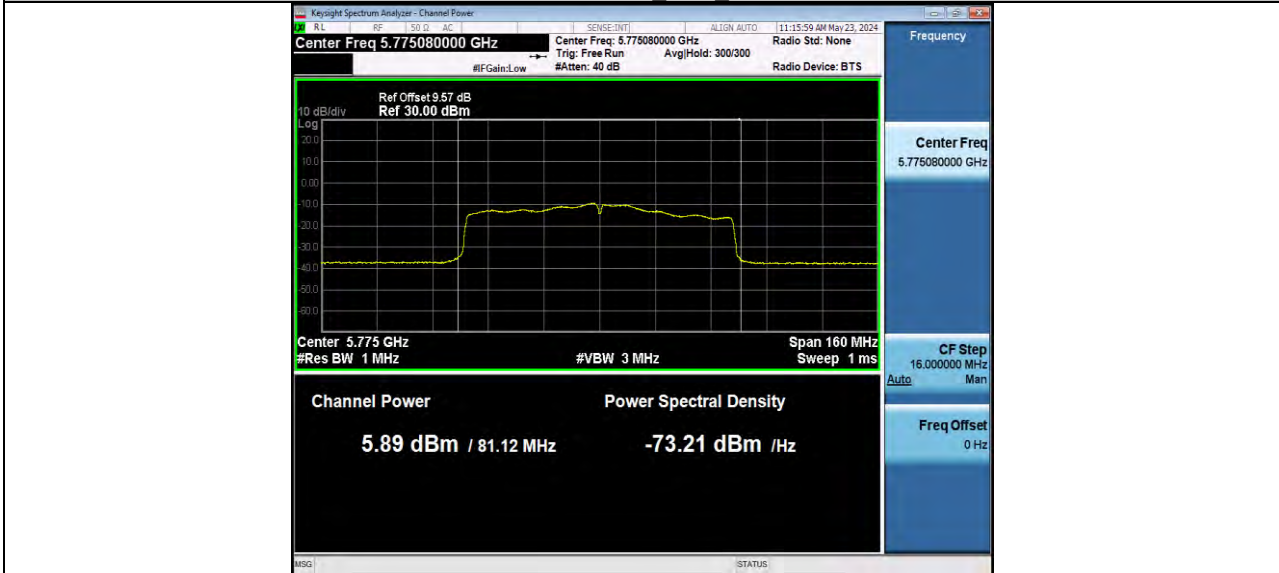

11AC160MIMO Ant1 5250 UNII-1