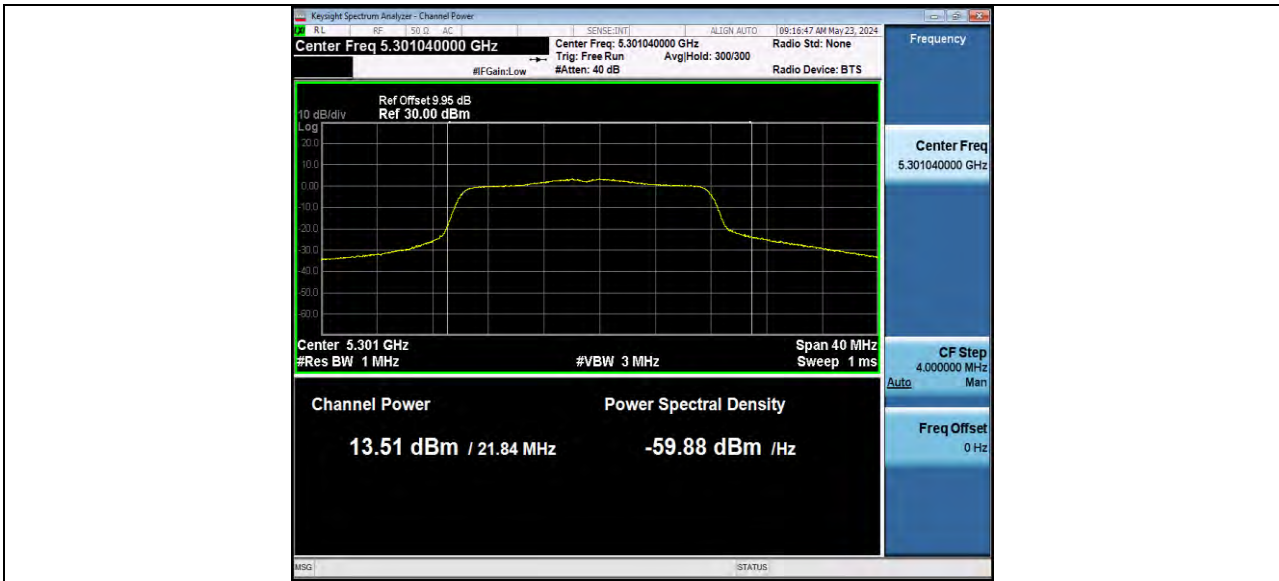

11AC20MIMO Ant2 5240

11AC20MIMO Ant1 5260

BUREAU
VERITAS

Reference No.: W7L-P24040002RF02

11AC20MIMO Ant2 5260

11AC20MIMO Ant1 5300

BUREAU VERITAS

Reference No.: W7L-P24040002RF02