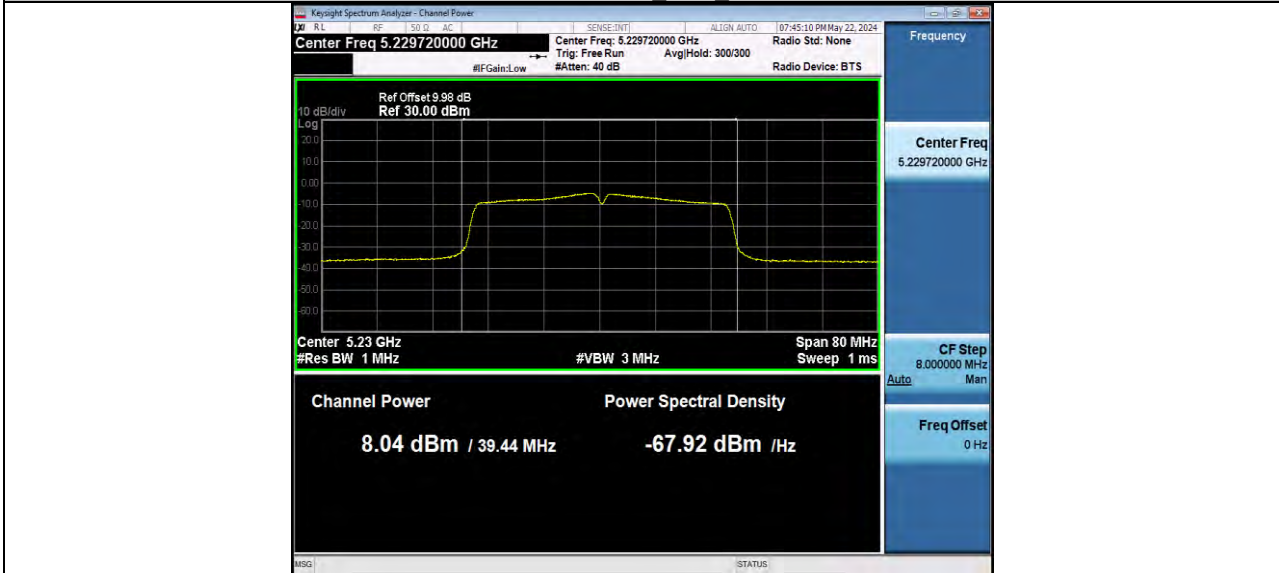

11AC40MIMO Ant1 5270