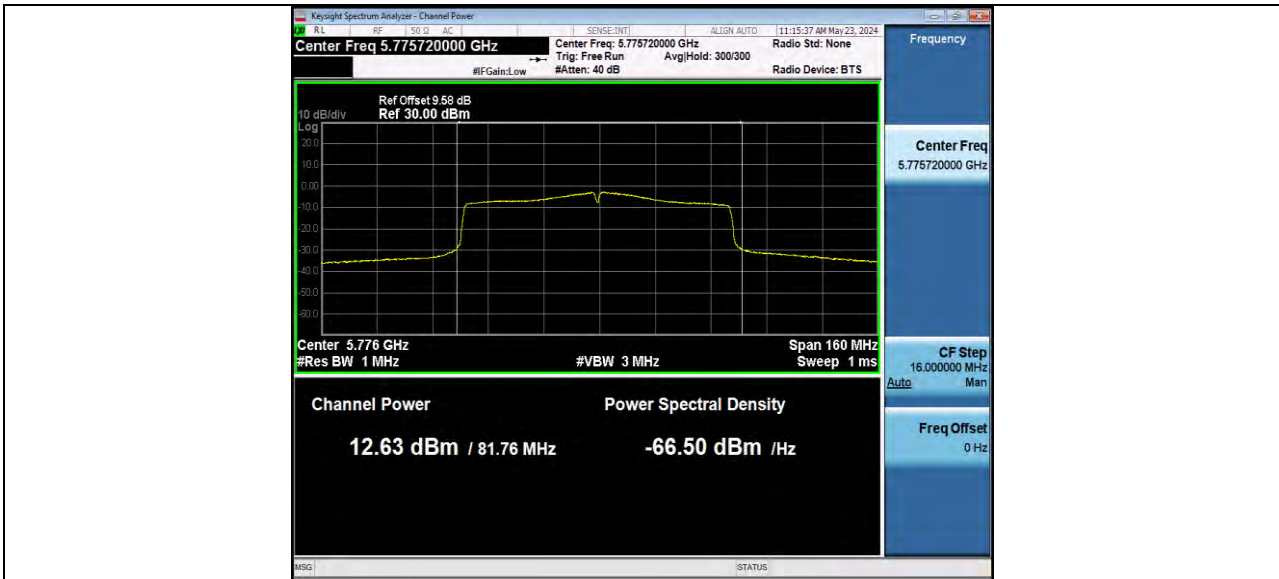

11AC80MIMO Ant2 5690 UNII-2C

11AC80MIMO Ant1 5690 UNII-3

BUREAU
VERITAS

Reference No.: W7L-P24040002RF02

11AC80MIMO Ant2 5690 UNII-3

11AC80MIMO Ant1 5775

BUREAU VERITAS

Reference No.: W7L-P24040002RF02