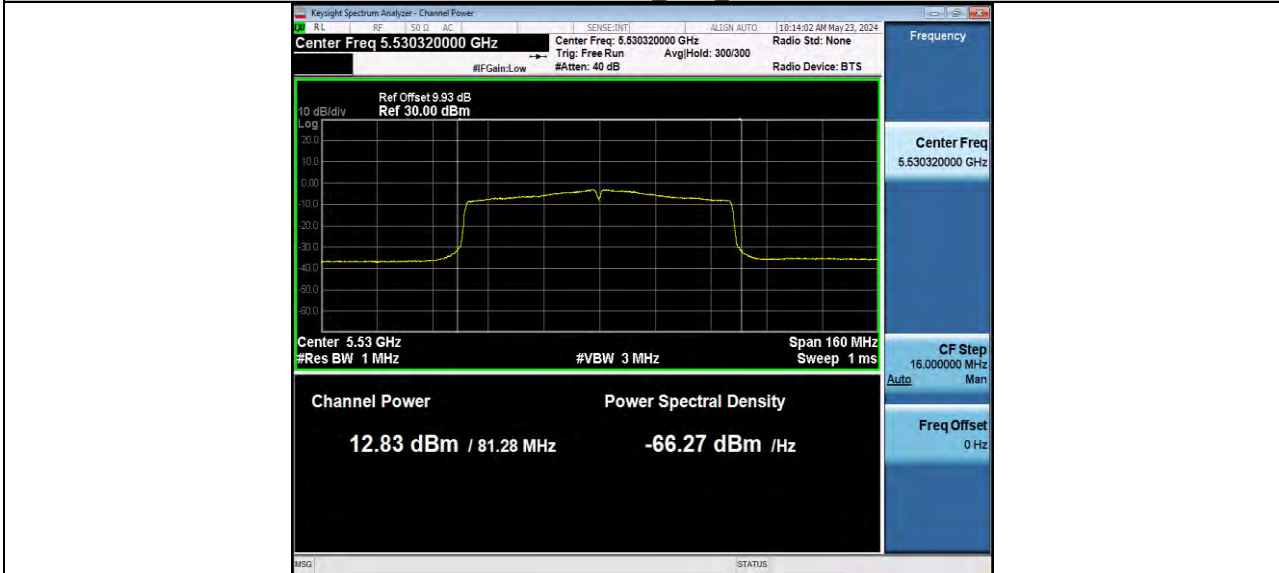

11AC80MIMO Ant2 5290

11AC80MIMO Ant1 5530

BUREAU VERITAS

Reference No.: W7L-P24040002RF02

11AC80MIMO Ant2 5530

11AC80MIMO Ant1 5690 UNII-2C

BUREAU VERITAS

Reference No.: W7L-P24040002RF02