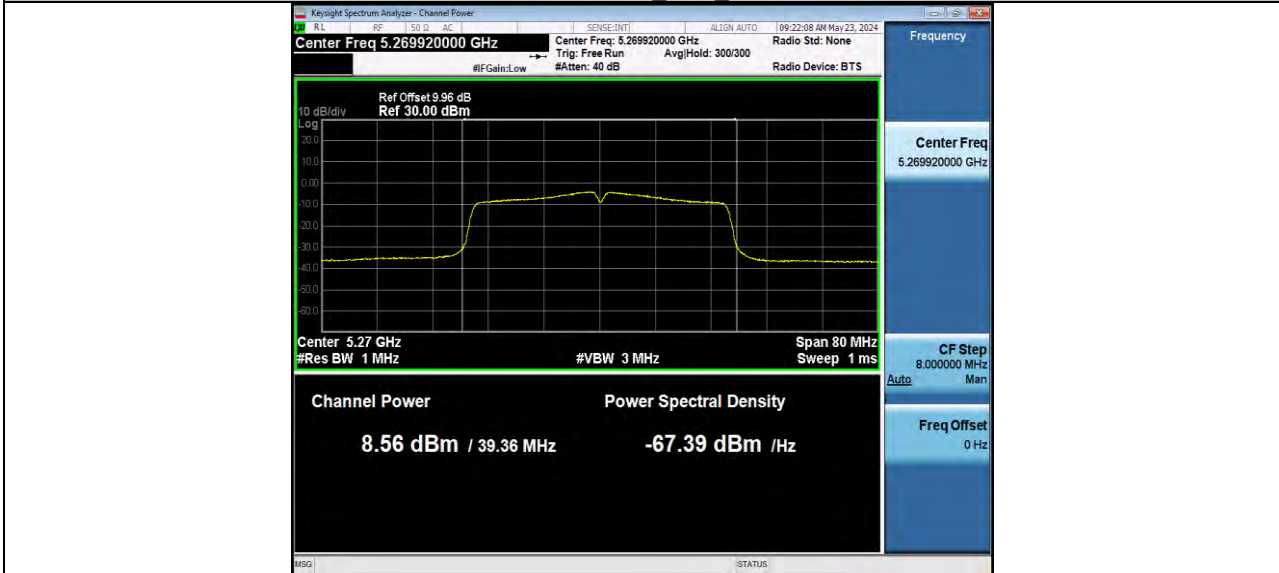

11AC40MIMO Ant2 5230

11AC40MIMO Ant1 5270

BUREAU VERITAS

Reference No.: W7L-P24040002RF02

11AC40MIMO Ant2 5270

11AC40MIMO Ant1 5310

BUREAU
VERITAS

Reference No.: W7L-P24040002RF02