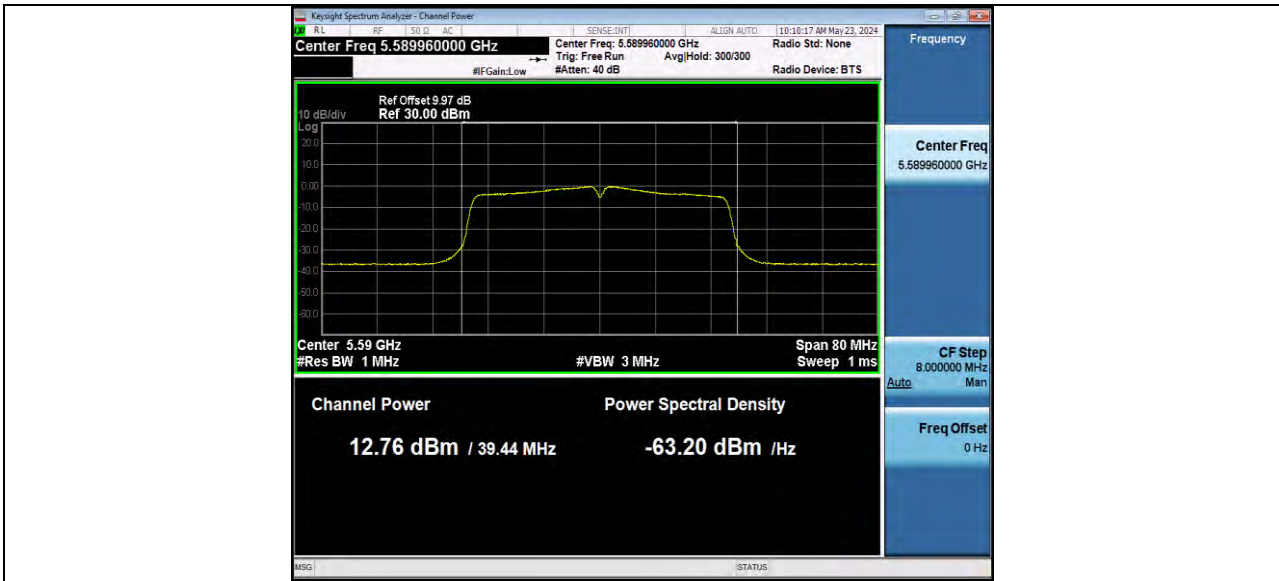

11AC40MIMO Ant2 5310

11AC40MIMO Ant1 5510

BUREAU VERITAS

Reference No.: W7L-P24040002RF02

11AC40MIMO Ant2 5510

11AC40MIMO Ant1 5590

BUREAU VERITAS

Reference No.: W7L-P24040002RF02