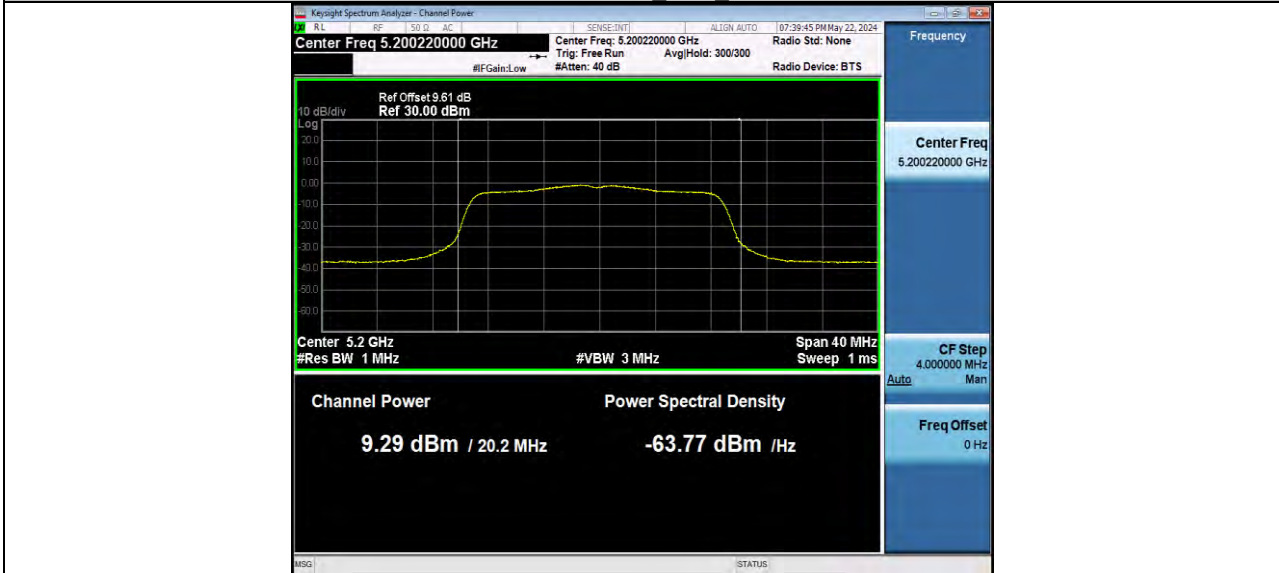

11AC20MIMO Ant2 5180

11AC20MIMO Ant1 5200

BUREAU VERITAS

Reference No.: W7L-P24040002RF02

11AC20MIMO Ant2 5200

11AC20MIMO Ant1 5240

BUREAU
VERITAS

Reference No.: W7L-P24040002RF02