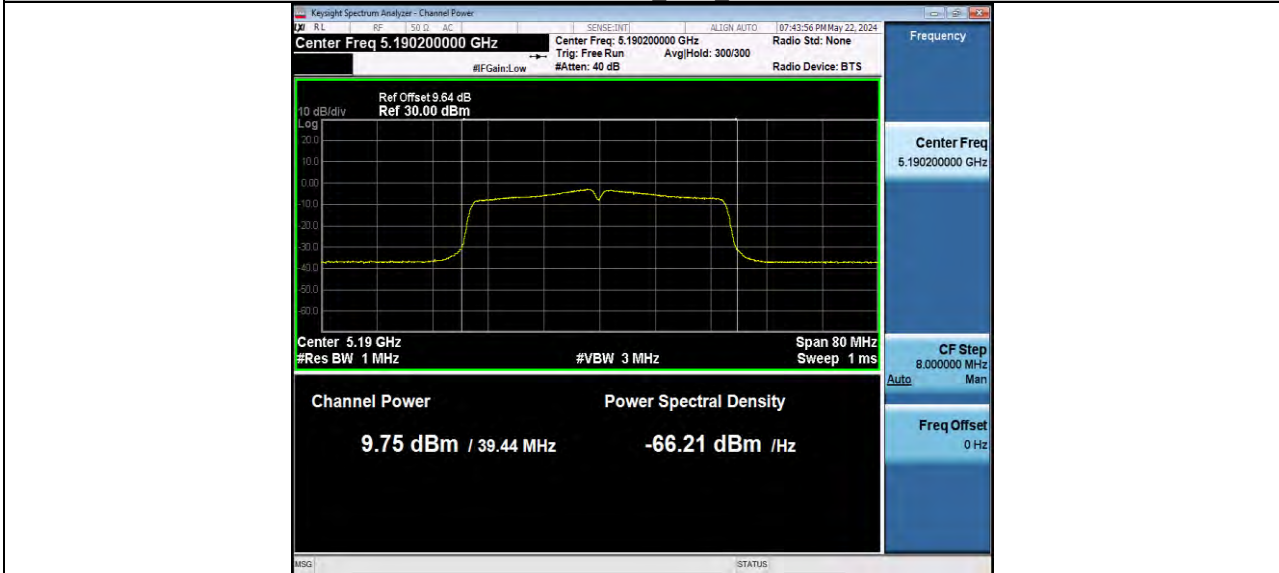

11AC20MIMO Ant2 5825

11AC40MIMO Ant1 5190

BUREAU VERITAS

Reference No.: W7L-P24040002RF02

11AC40MIMO Ant2 5190

11AC40MIMO Ant1 5230

BUREAU VERITAS

Reference No.: W7L-P24040002RF02