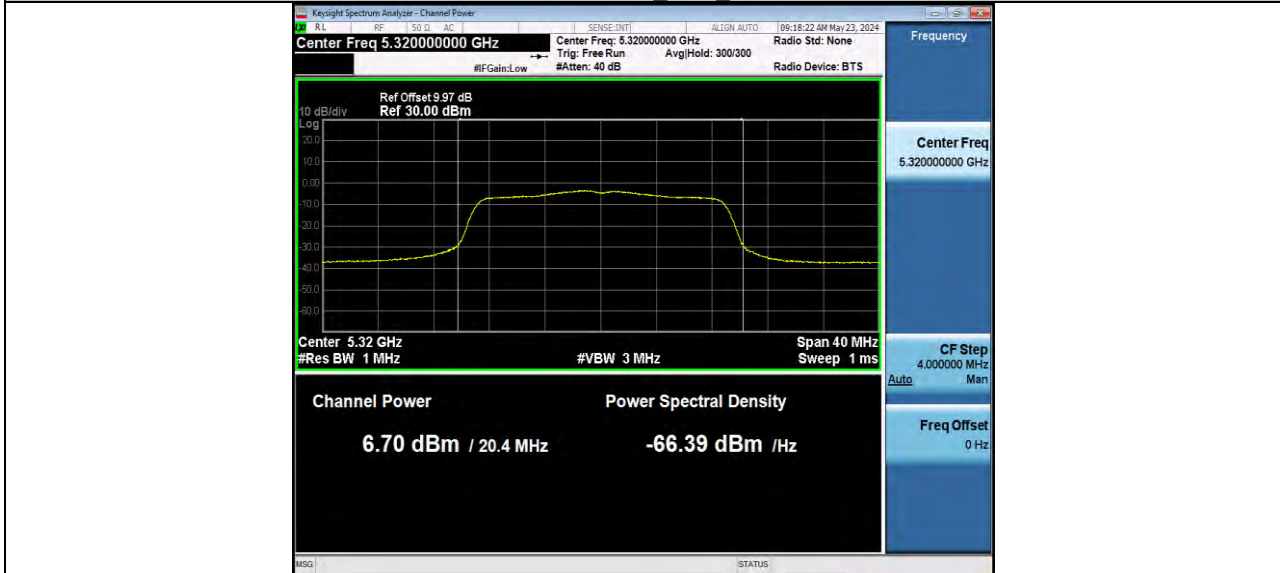

11AC20MIMO Ant2 5300

11AC20MIMO Ant1 5320

BUREAU VERITAS

Reference No.: W7L-P24040002RF02

11AC20MIMO Ant2 5320

11AC20MIMO Ant1 5500

BUREAU VERITAS

Reference No.: W7L-P24040002RF02