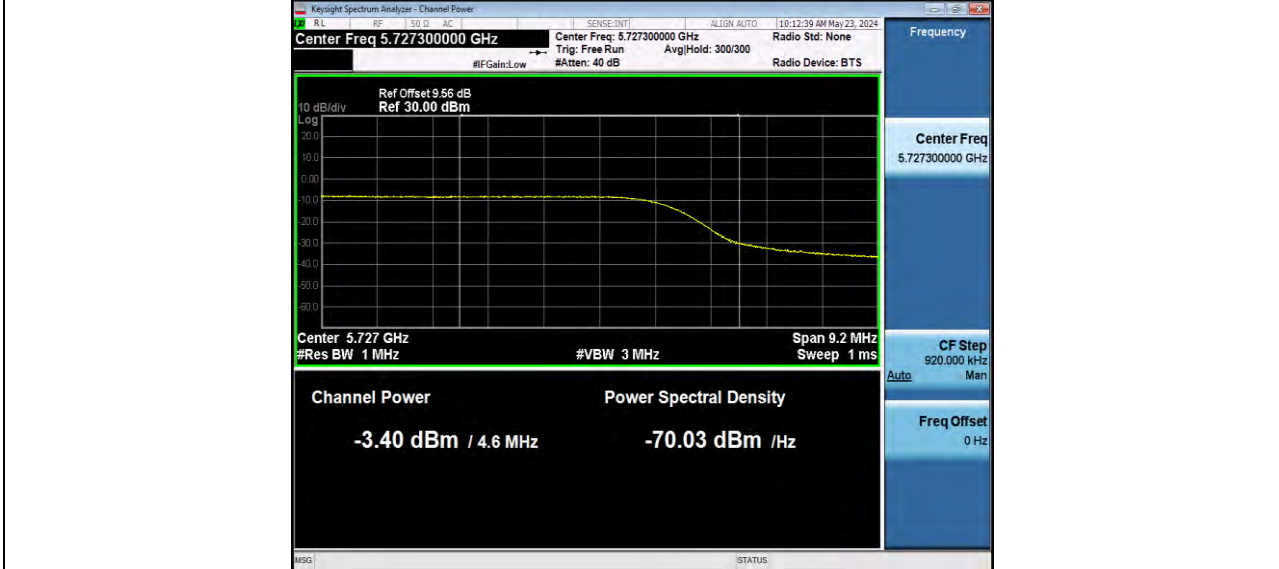

11AC40MIMO Ant2 5710 UNII-3