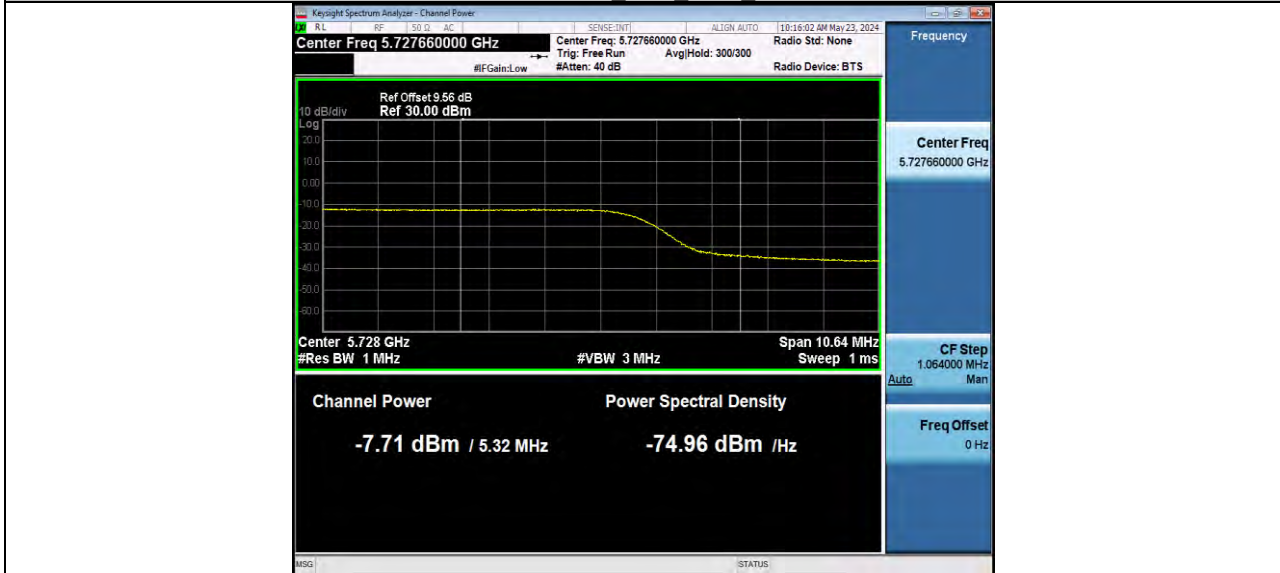

11AC80MIMO Ant2 5690 UNII-2C

11AC80MIMO Ant1 5690 UNII-3

BUREAU
VERITAS

Reference No.: W7L-P24040002RF02

11AC80MIMO Ant2 5690 UNII-3

11AC80MIMO Ant1 5775

BUREAU VERITAS

Reference No.: W7L-P24040002RF02