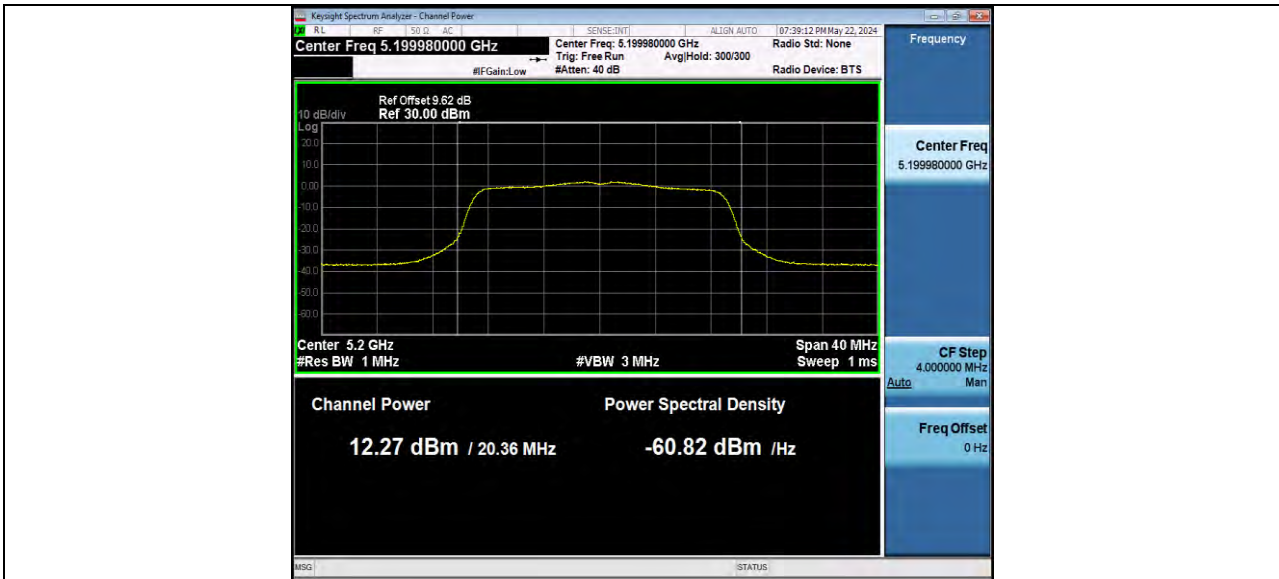

11AC20MIMO Ant2 5180

11AC20MIMO Ant1 5200

BUREAU VERITAS

Reference No.: W7L-P24040002RF02

11AC20MIMO Ant2 5200

11AC20MIMO Ant1 5240

BUREAU
VERITAS

Reference No.: W7L-P24040002RF02