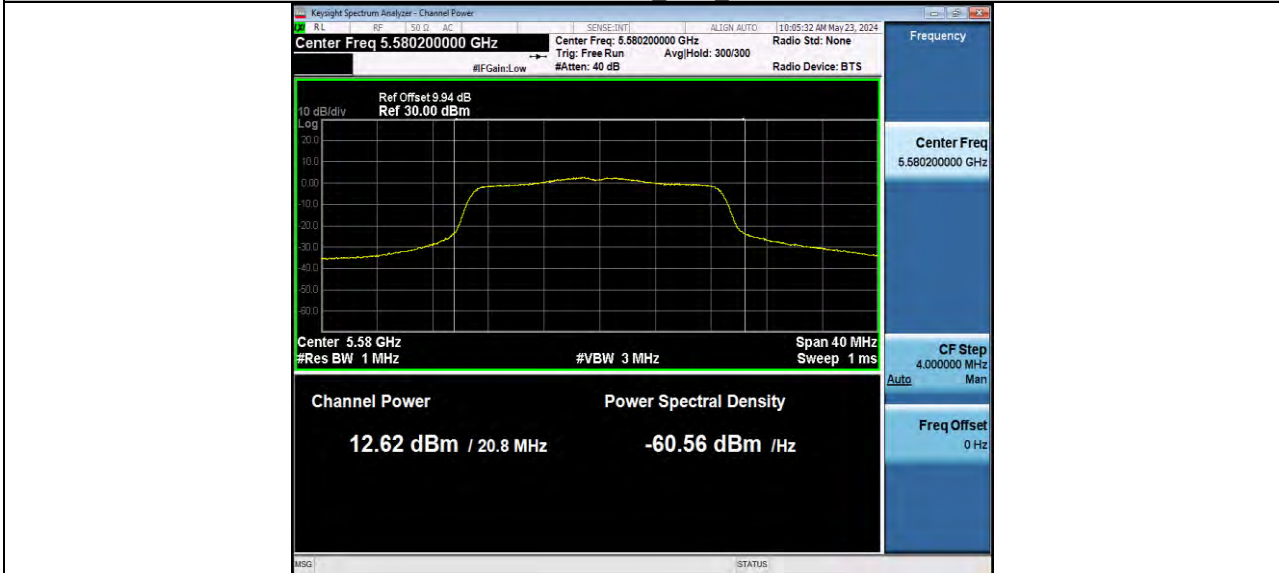

11AC20MIMO Ant2 5500

11AC20MIMO Ant1 5580

BUREAU VERITAS

Reference No.: W7L-P24040002RF02

11AC20MIMO Ant2 5580

11AC20MIMO Ant1 5720 UNII-2C

BUREAU VERITAS

Reference No.: W7L-P24040002RF02