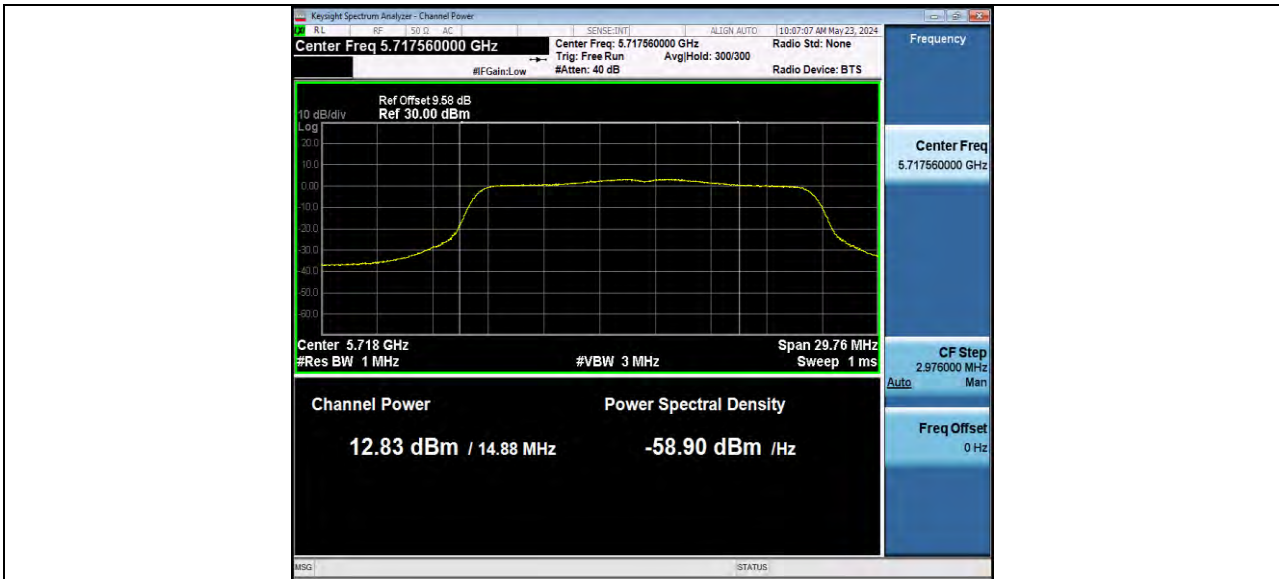

11AC20MIMO Ant2 5500

11AC20MIMO Ant1 5580

BUREAU VERITAS

Reference No.: W7L-P24040002RF02

11AC20MIMO Ant2 5580

11AC20MIMO Ant1 5720 UNII-2C

BUREAU VERITAS

Reference No.: W7L-P24040002RF02