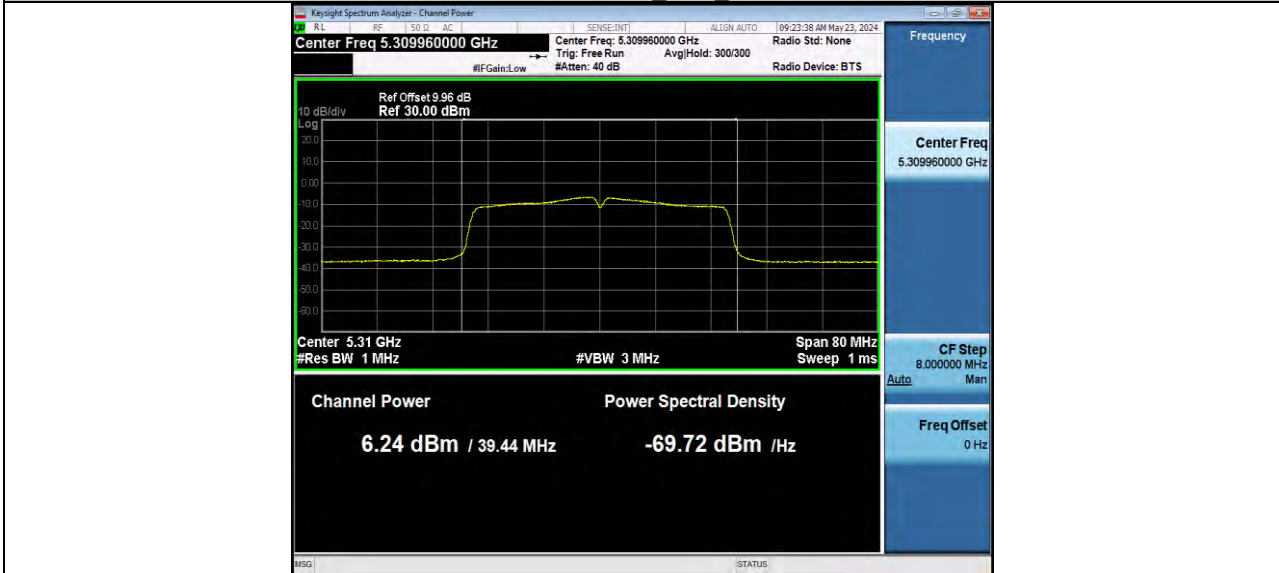

11AC40MIMO Ant1 5510