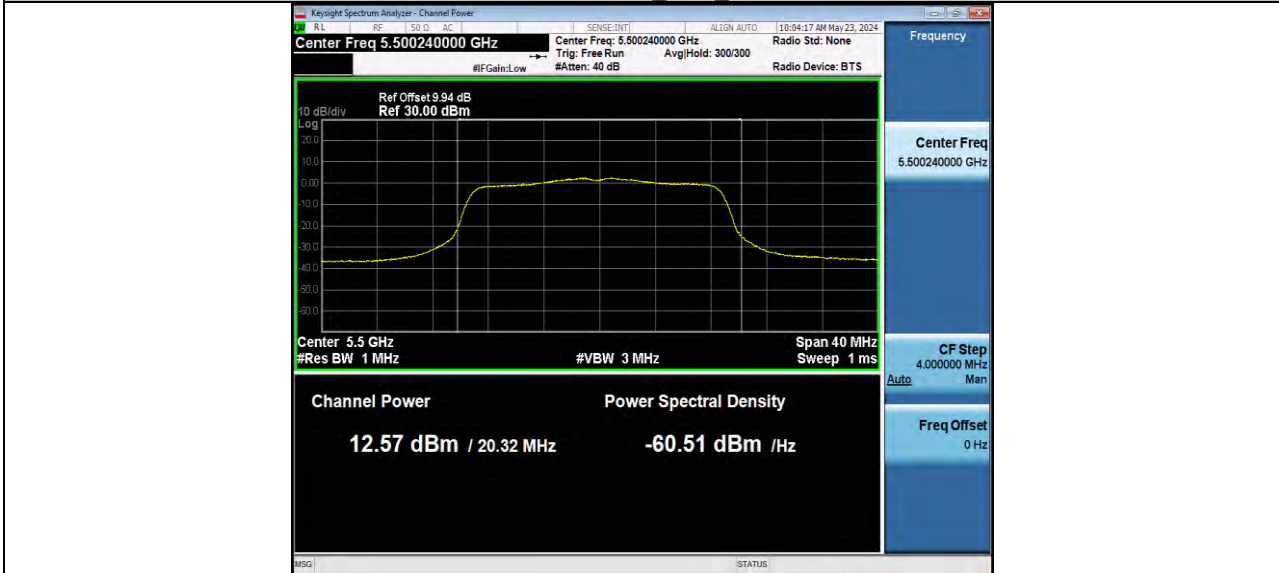

11AC20MIMO Ant1 5580