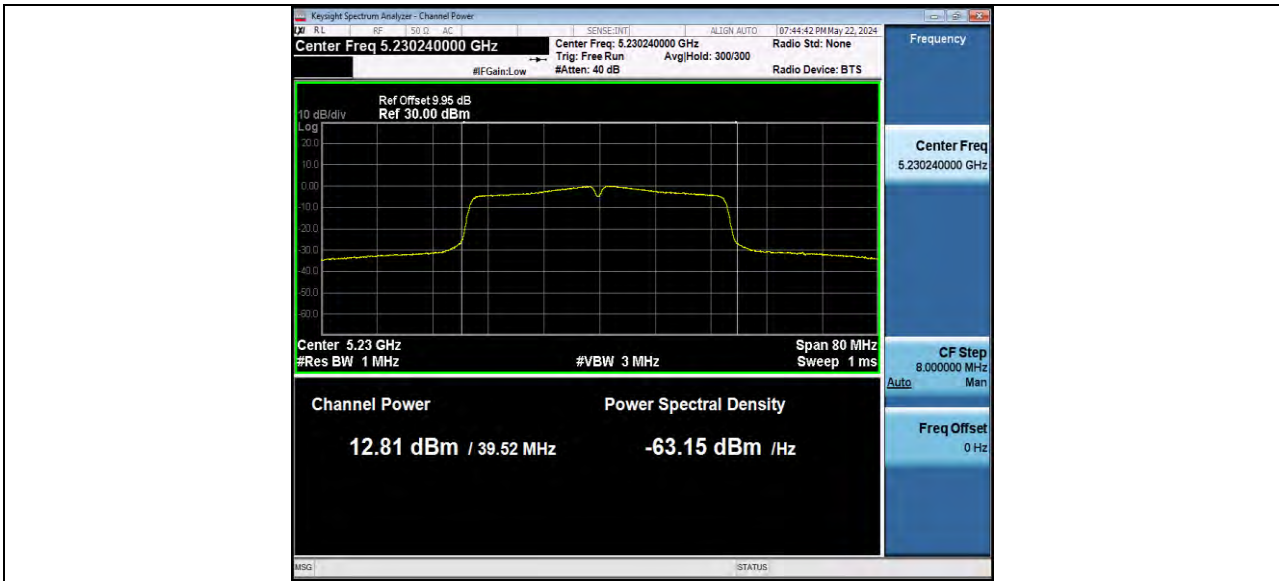

11AC20MIMO Ant2 5825

11AC40MIMO Ant1 5190

BUREAU VERITAS

Reference No.: W7L-P24040002RF02

11AC40MIMO Ant2 5190

11AC40MIMO Ant1 5230

BUREAU VERITAS

Reference No.: W7L-P24040002RF02