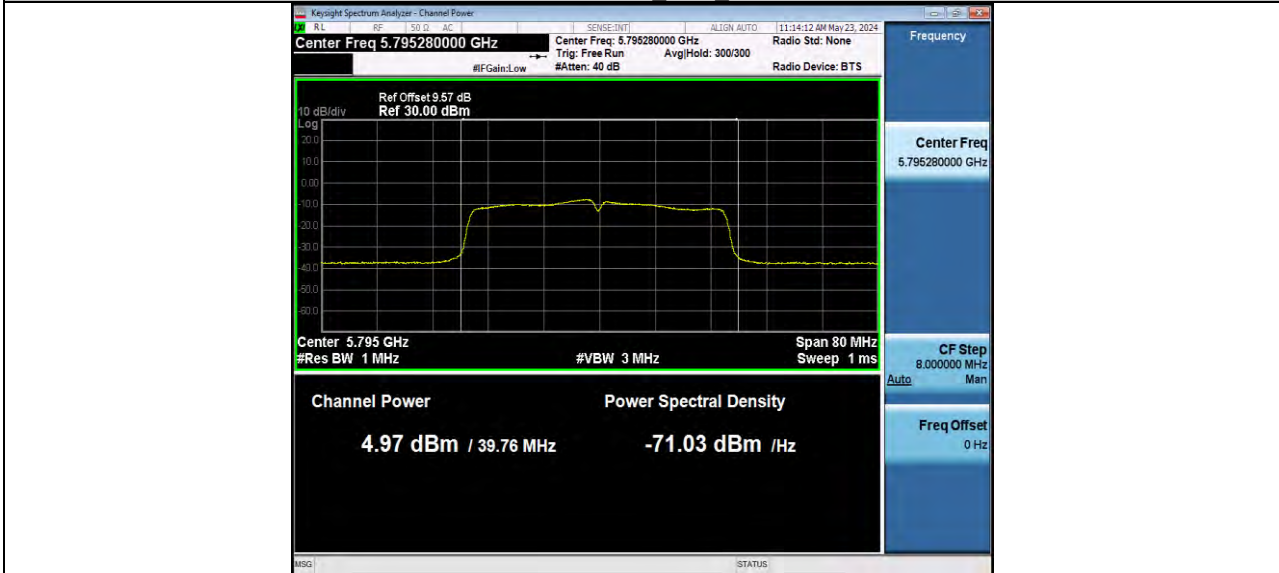

11AC80MIMO Ant1 5210