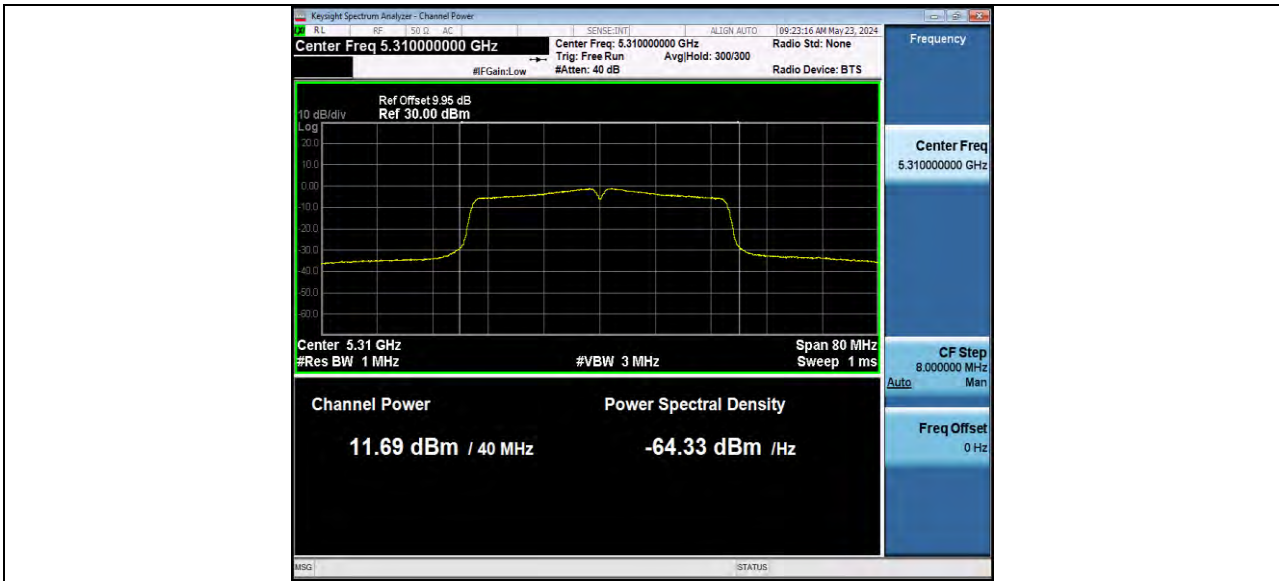

11AC40MIMO Ant2 5230

11AC40MIMO Ant1 5270

BUREAU VERITAS

Reference No.: W7L-P24040002RF02

11AC40MIMO Ant2 5270

11AC40MIMO Ant1 5310

BUREAU
VERITAS

Reference No.: W7L-P24040002RF02