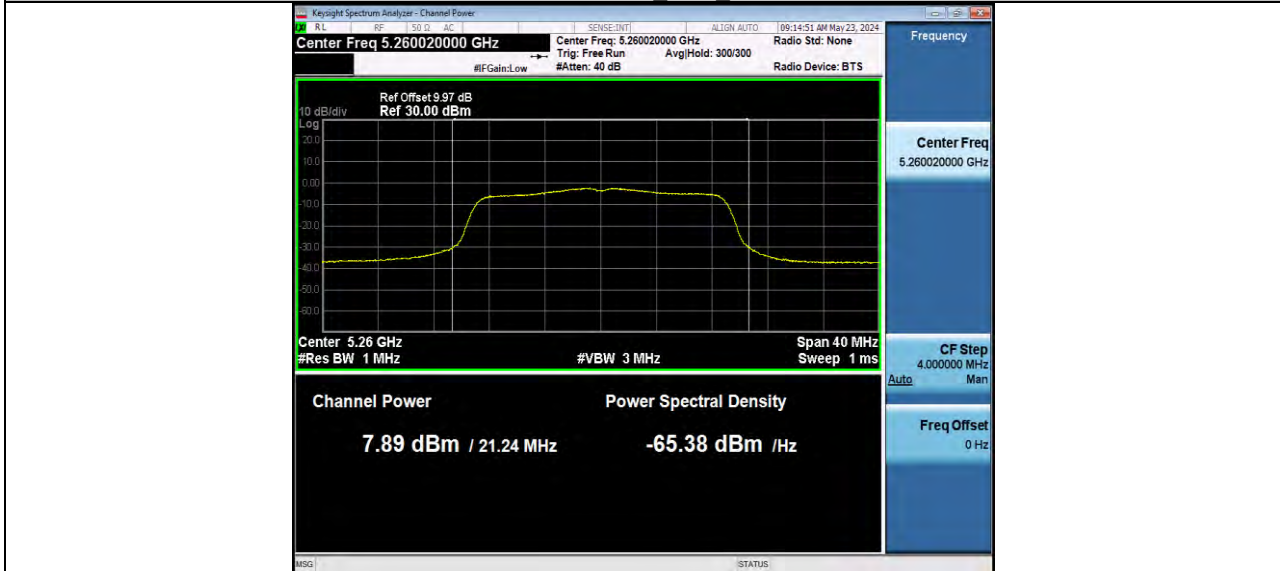

11AC20MIMO Ant2 5240

11AC20MIMO Ant1 5260

BUREAU
VERITAS

Reference No.: W7L-P24040002RF02

11AC20MIMO Ant2 5260

11AC20MIMO Ant1 5300

BUREAU VERITAS

Reference No.: W7L-P24040002RF02