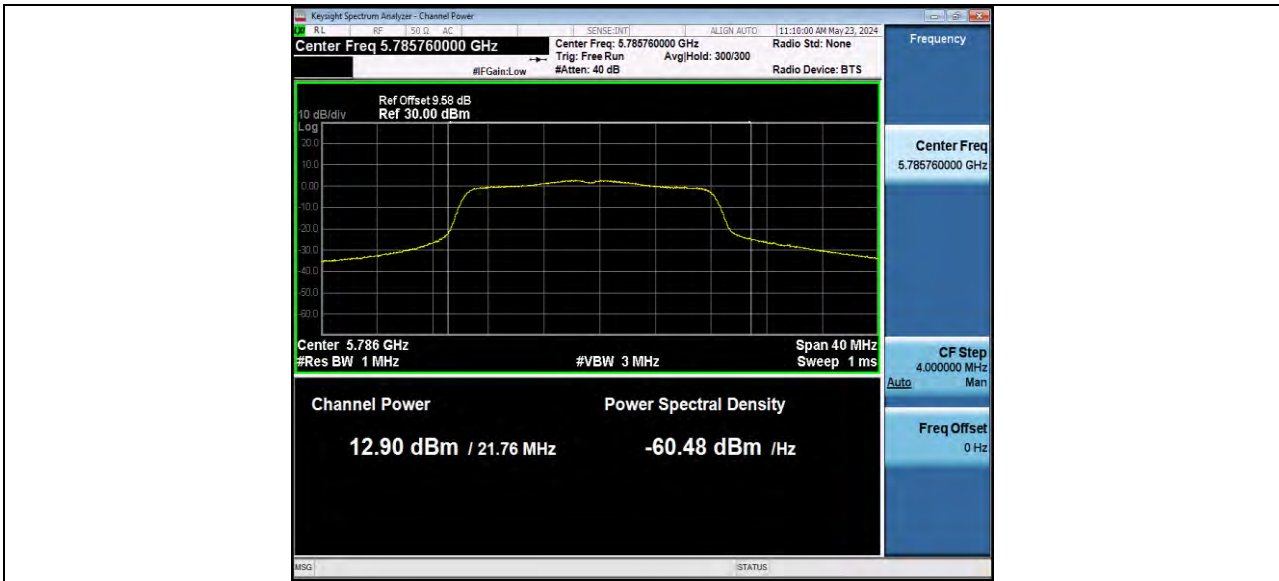

11AC20MIMO Ant2 5745

11AC20MIMO Ant1 5785

BUREAU
VERITAS

Reference No.: W7L-P24040002RF02

11AC20MIMO Ant2 5785

11AC20MIMO Ant1 5825

BUREAU VERITAS

Reference No.: W7L-P24040002RF02