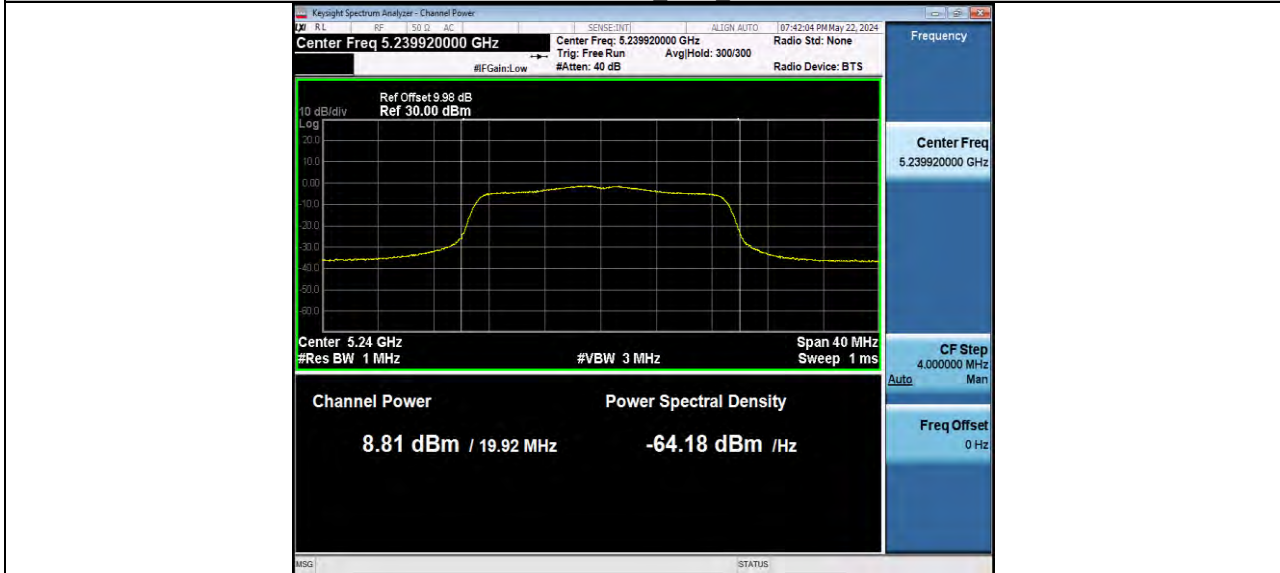

11AC20MIMO Ant1 5260