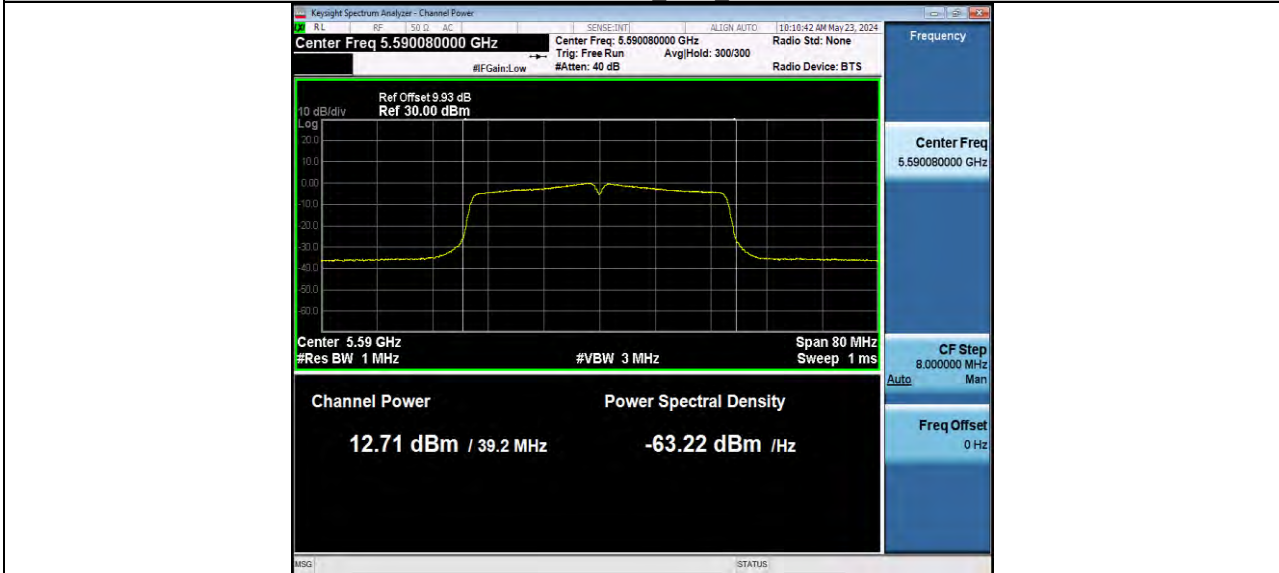

11AC40MIMO Ant1 5710 UNII-2C