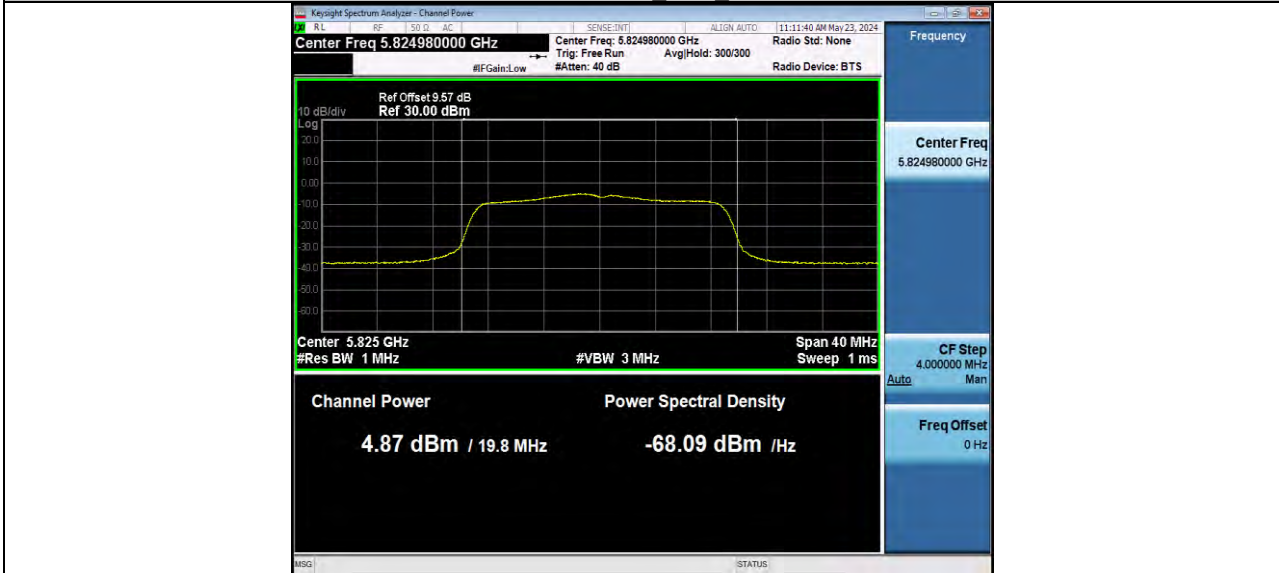

11AC40MIMO Ant1 5190