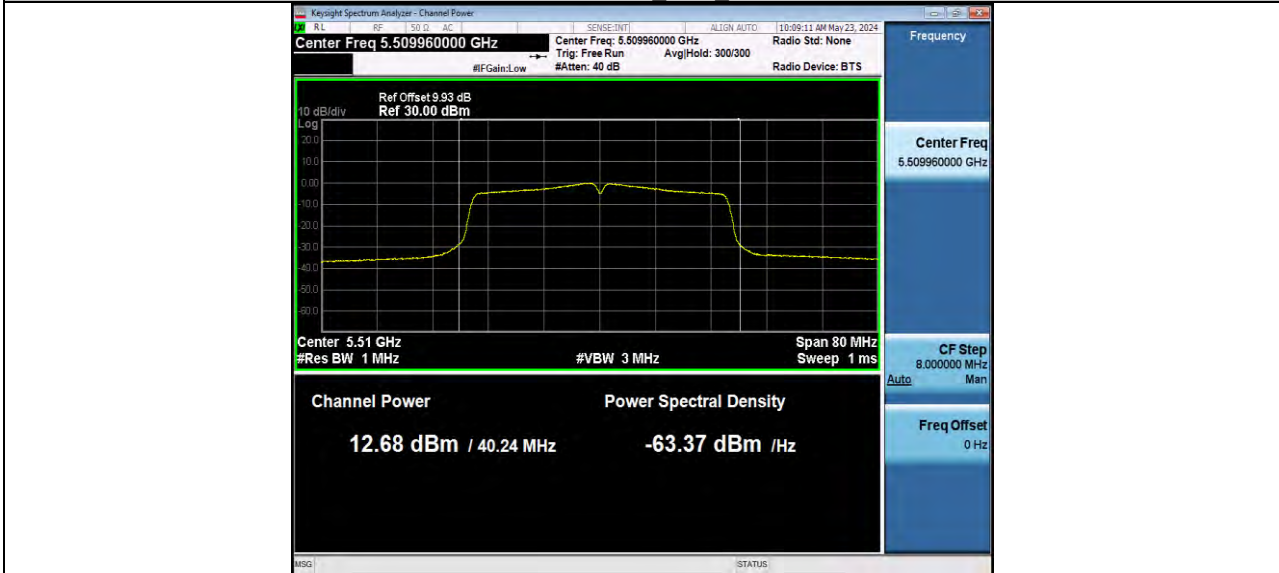

11AC40MIMO Ant2 5310

11AC40MIMO Ant1 5510

BUREAU VERITAS

Reference No.: W7L-P24040002RF02

11AC40MIMO Ant2 5510

11AC40MIMO Ant1 5590

BUREAU VERITAS

Reference No.: W7L-P24040002RF02