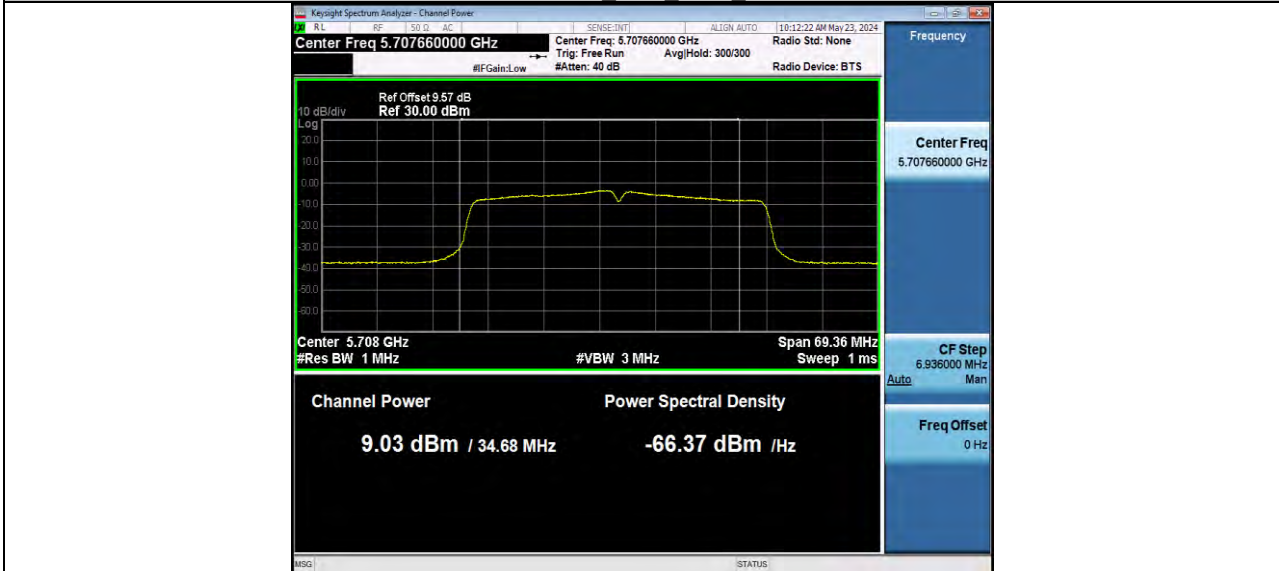

11AC40MIMO Ant2 5590

11AC40MIMO Ant1 5710 UNII-2C

BUREAU VERITAS

Reference No.: W7L-P24040002RF02

11AC40MIMO Ant2 5710 UNII-2C

11AC40MIMO Ant1 5710 UNII-3

BUREAU VERITAS

Reference No.: W7L-P24040002RF02