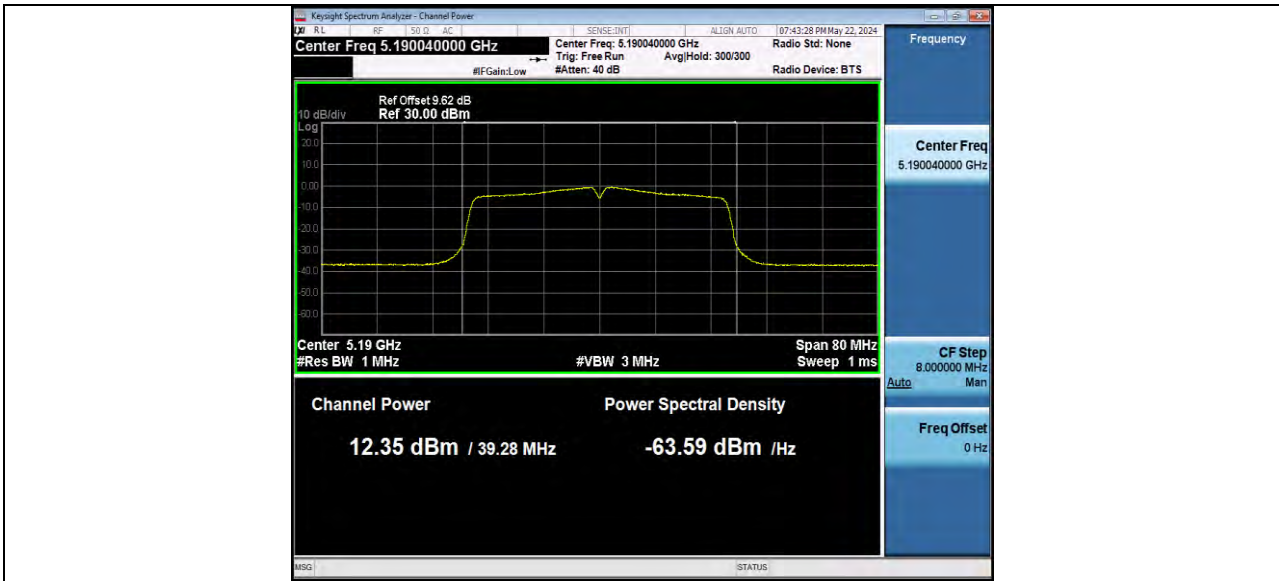

11AC20MIMO Ant2 5825

11AC40MIMO Ant1 5190

BUREAU VERITAS

Reference No.: W7L-P24040002RF02

11AC40MIMO Ant2 5190

11AC40MIMO Ant1 5230

BUREAU VERITAS

Reference No.: W7L-P24040002RF02