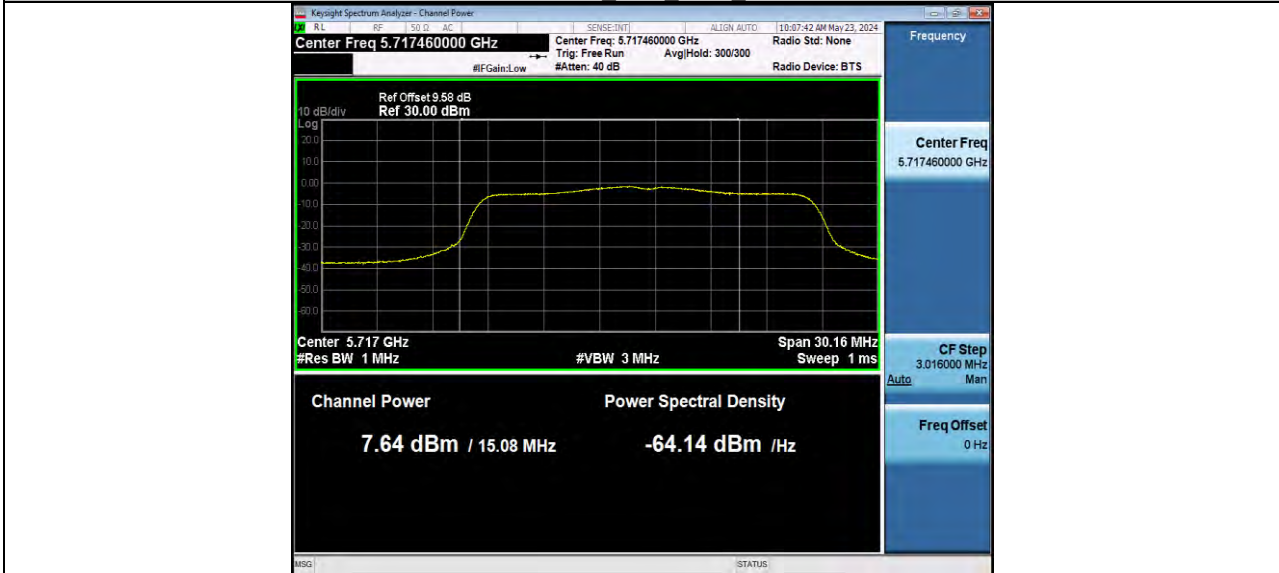

11AC20MIMO Ant1 5720 UNII-3