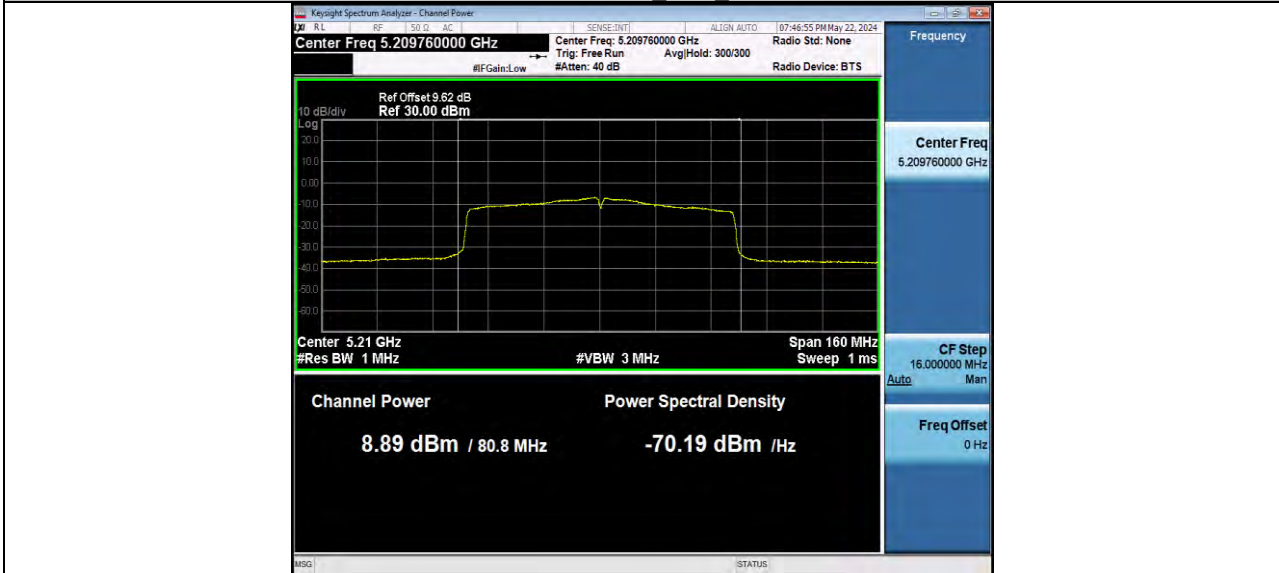

11AC40MIMO Ant2 5795

11AC80MIMO Ant1 5210

BUREAU
VERITAS

Reference No.: W7L-P24040002RF02

11AC80MIMO Ant2 5210

11AC80MIMO Ant1 5290

BUREAU VERITAS

Reference No.: W7L-P24040002RF02