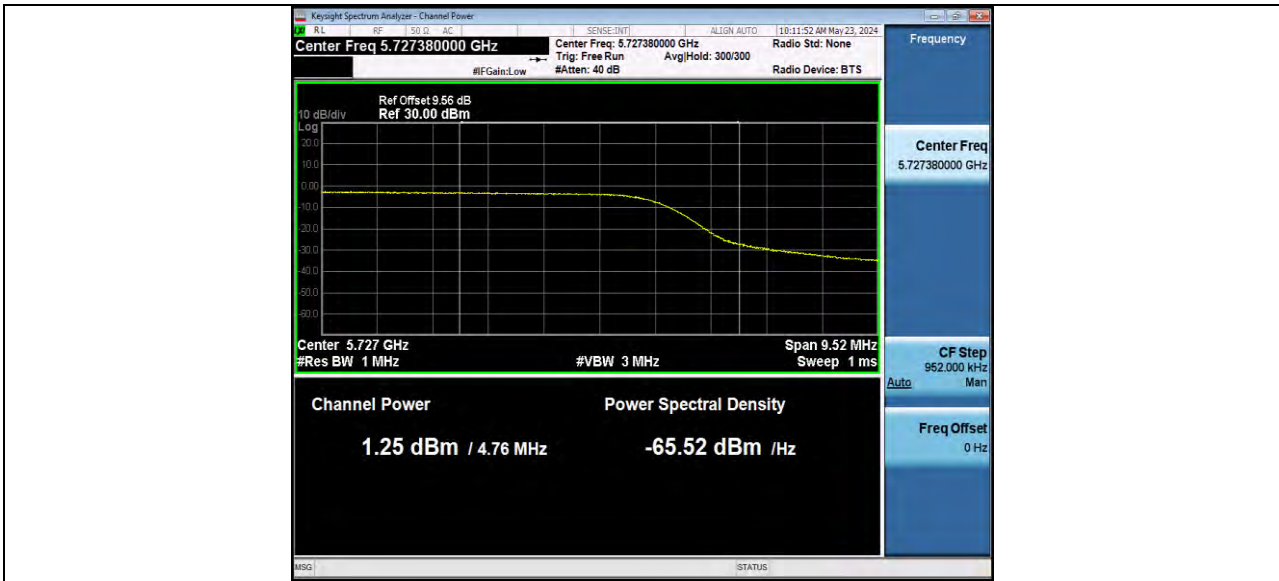

11AC40MIMO Ant2 5590

11AC40MIMO Ant1 5710 UNII-2C

BUREAU VERITAS

Reference No.: W7L-P24040002RF02

11AC40MIMO Ant2 5710 UNII-2C

11AC40MIMO Ant1 5710 UNII-3

BUREAU VERITAS

Reference No.: W7L-P24040002RF02