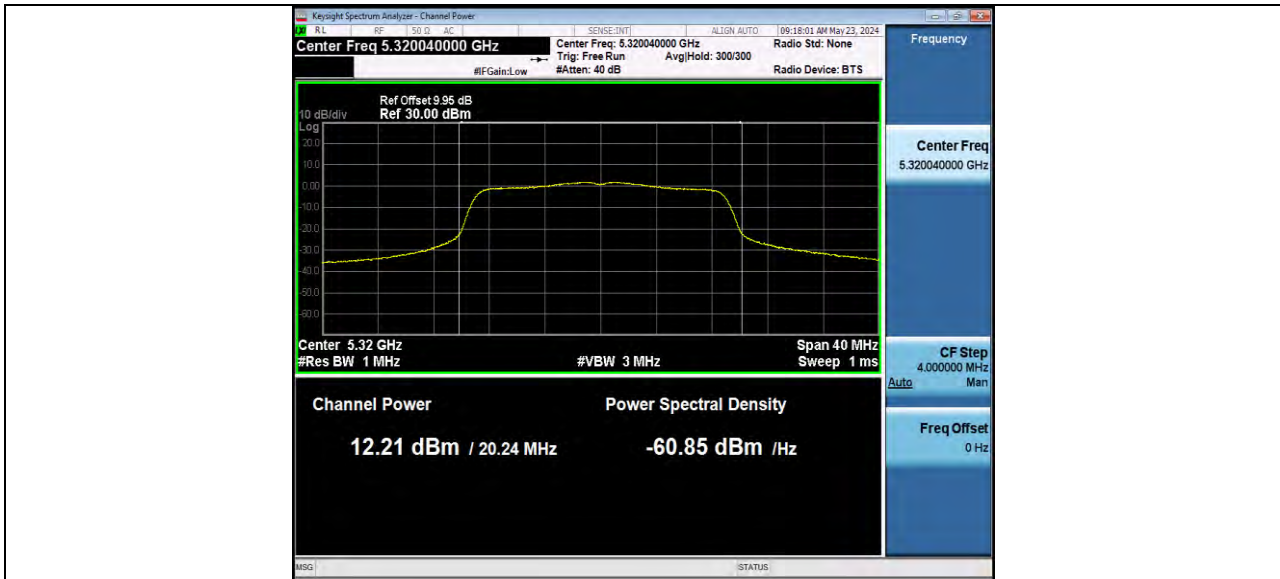

11AC20MIMO Ant2 5300

11AC20MIMO Ant1 5320

BUREAU VERITAS

Reference No.: W7L-P24040002RF02

11AC20MIMO Ant2 5320

11AC20MIMO Ant1 5500

BUREAU VERITAS

Reference No.: W7L-P24040002RF02