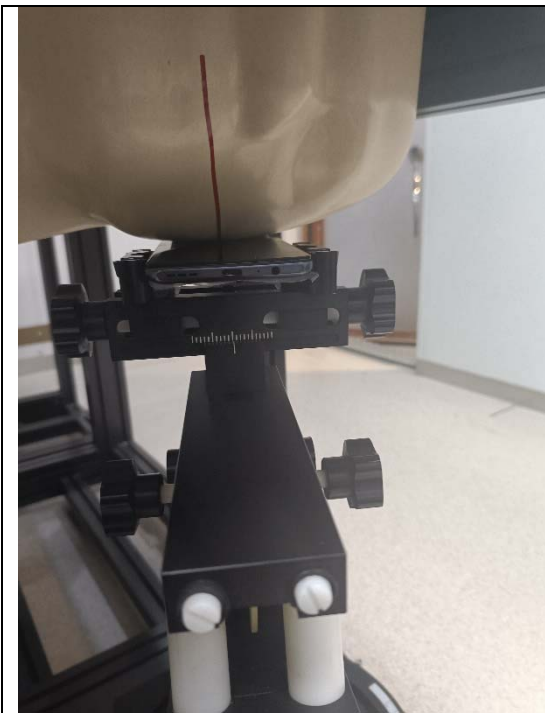

## SETUP PHOTOGRAPH

Left Cheek

Left Tilt

Right Cheek

Right Tilt

Back(10mm)

Front(10mm)

Top(10mm)

Bottom(10mm)

Left(10mm)

Right(10mm)