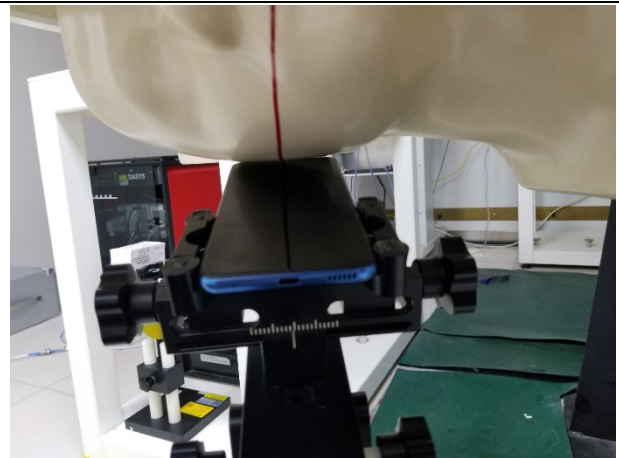

**SRQ-ZTEA7030 SAR TEST SETUP**

Head Section, Left Cheek

Head Section, Left Tilt

Head Section, Right Cheek

Head Section, Right Tilt

FLAT Section, Back

FLAT Section, Front

FLAT Section, Top

FLAT Section, Bottom

FLAT Section, Left

FLAT Section, Right

10mm Spacer

The thickness of EUT: 9 mm

---